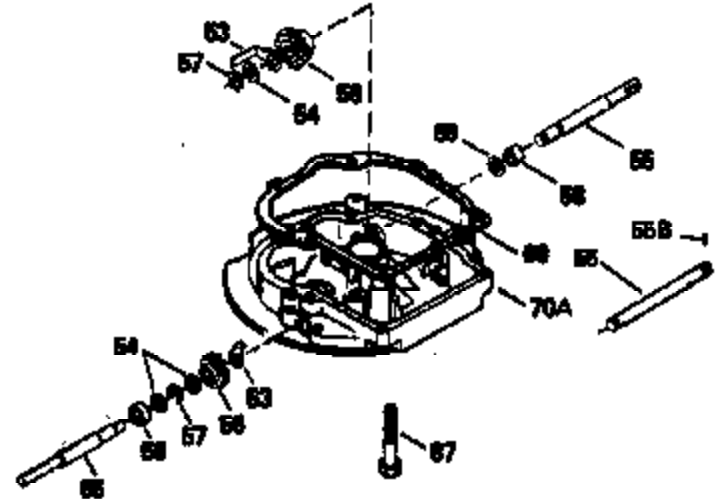

ILLUSTRATION SHOWS TYPICAL PARTS ONLY. ORDER BY PART NUMBER. PARTS NOT LISTED ARE SUPPLIED BY OEM.

VIEW 2 OF 3

Ref #	Part Number	Qty	Description
237	32971	1	Air Cleaner Adapter
238	650709	2	Screw, 10-32 x 7/16"
243	650899	2	Screw, 10-32 x 2-3/32"
245A	35705	1	Air Cleaner Filter
245	35500	1	Air Cleaner Filter
247	35505	2	Air Cleaner Tube Clamp
248	35504	1	Air Cleaner Tube
250	35503	1	Air Cleaner Cover
263	36484	1	Trim Ring
287	650926	2	Screw, 8-32 x 21/64"
299	650900	2	"U" Type Nut, 10-32
301	35355	1	Fuel Cap
347	650898	4	Screw, 10-32 x 27/32"
370C	36260	1	Primer Decal

ILLUSTRATION SHOWS TYPICAL PARTS ONLY. ORDER BY PART NUMBER. PARTS NOT LISTED ARE SUPPLIED BY OEM.

VIEW 3 OF 3

Ref #	Part Number	Qty	Description
19	35998	1	Extension Spring
53	31745	1	Tang Washer
54	31787	1	Thrust Washer
55	31748	1	PTO Shaft
56	33401	1	Right Hand Worm Gear
57	31749	1	Retaining Ring
58	31744	1	Oil Seal
59	31747	1	Washer
69	35261	1	* Mounting Flange Gasket
87	650492	1	Screw, 1/4-20 x 2-1/4"
182	6201	2	Screw, 1/4-28 x 7/8"
185	31384A	1	Intake Pipe (Incl. 224)
186	36255	1	Governor Link
223	650451	2	Screw, 1/4-20 x 1"
237	32971	1	Air Cleaner Adapter
238	650709	2	Screw, 10-32 x 7/16"
239	35815	1	Air Cleaner Gasket
245	35500	1	Air Cleaner Filter
245A	35705	1	Air Cleaner Filter
250	35503	1	Air Cleaner Cover
260	35497	1	Blower Housing
276	35994	1	Locking Plate
277	650957	2	Screw, 1/4-20 x 2-31/32"
370C	36260	1	Primer Decal