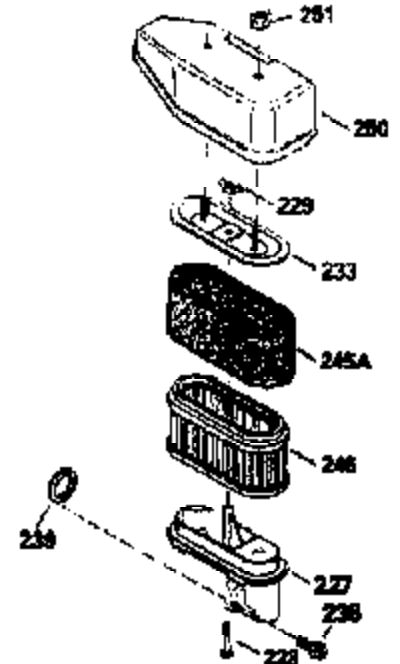

ILLUSTRATION SHOWS TYPICAL PARTS ONLY. ORDER BY PART NUMBER. PARTS NOT LISTED ARE SUPPLIED BY OEM.

VIEW 3 OF 3

Ref #	Part Number	Qty	Description
19	35998	1	Extension Spring
53	31745	1	Tang Washer
54	31787	1	Thrust Washer
55	31748	1	PTO Shaft
56	33401	1	Right Hand Worm Gear
57	31749	1	Retaining Ring
58	31744	1	Oil Seal
59	31747	1	Washer
69	35261	1	* Mounting Flange Gasket
87	650492	1	Screw, 1/4-20 x 2-1/4"
182	6201	2	Screw, 1/4-28 x 7/8"
185	31384A	1	Intake Pipe (Incl. 224)
186	36255	1	Governor Link
223	650451	2	Screw, 1/4-20 x 1"
237	32971	1	Air Cleaner Adapter
238	650709	2	Screw, 10-32 x 7/16"
239	35815	1	Air Cleaner Gasket
245	35500	1	Air Cleaner Filter
245A	35705	1	Air Cleaner Filter
250	35503	1	Air Cleaner Cover
260	35497	1	Blower Housing
276	35994	1	Locking Plate
277	650957	2	Screw, 1/4-20 x 2-31/32"
370C	36260	1	Primer Decal