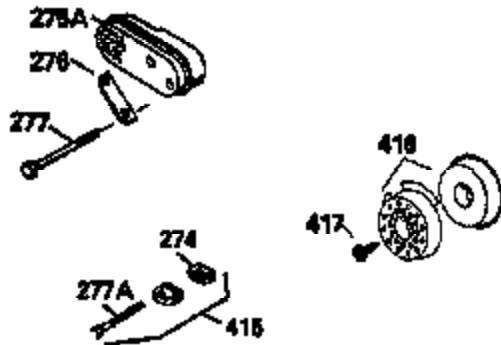

ILLUSTRATION SHOWS TYPICAL PARTS ONLY. ORDER BY PART NUMBER. PARTS NOT LISTED ARE SUPPLIED BY OEM.

VIEW 2 OF 3

Ref #	Part Number	Qty	Description
237	32971	1	Air Cleaner Adapter
238	650709	2	Screw, 10-32 x 7/16"
243	650899	2	Screw, 10-32 x 2-3/32"
245A	35705	1	Air Cleaner Filter
245	35500	1	Air Cleaner Filter
247	35505	2	Air Cleaner Tube Clamp
248	35504	1	Air Cleaner Tube
250	35503	1	Air Cleaner Cover
263	36484	1	Trim Ring
287	650926	2	Screw, 8-32 x 21/64"
299	650900	2	"U" Type Nut, 10-32
301	35355	1	Fuel Cap
347	650898	4	Screw, 10-32 x 27/32"
370C	36260	1	Primer Decal

ILLUSTRATION SHOWS TYPICAL PARTS ONLY. ORDER BY PART NUMBER. PARTS NOT LISTED ARE SUPPLIED BY OEM.

VIEW 3 OF 3

Ref #	Part Number	Qty	Description
19	35998	1	Extension Spring
53	31745	1	Tang Washer
54	31787	1	Thrust Washer
55	31748	1	PTO Shaft
56	33401	1	Right Hand Worm Gear
57	31749	1	Retaining Ring
58	31744	1	Oil Seal
59	31747	1	Washer
69	35261	1	* Mounting Flange Gasket
87	650492	1	Screw, 1/4-20 x 2-1/4"
182	6201	2	Screw, 1/4-28 x 7/8"
185	31384A	1	Intake Pipe (Incl. 224)
186	36255	1	Governor Link
223	650451	2	Screw, 1/4-20 x 1"
237	32971	1	Air Cleaner Adapter
238	650709	2	Screw, 10-32 x 7/16"
239	35815	1	Air Cleaner Gasket
245	35500	1	Air Cleaner Filter
245A	35705	1	Air Cleaner Filter
250	35503	1	Air Cleaner Cover
260	35497	1	Blower Housing
276	35994	1	Locking Plate
277	650957	2	Screw, 1/4-20 x 2-31/32"
370C	36260	1	Primer Decal