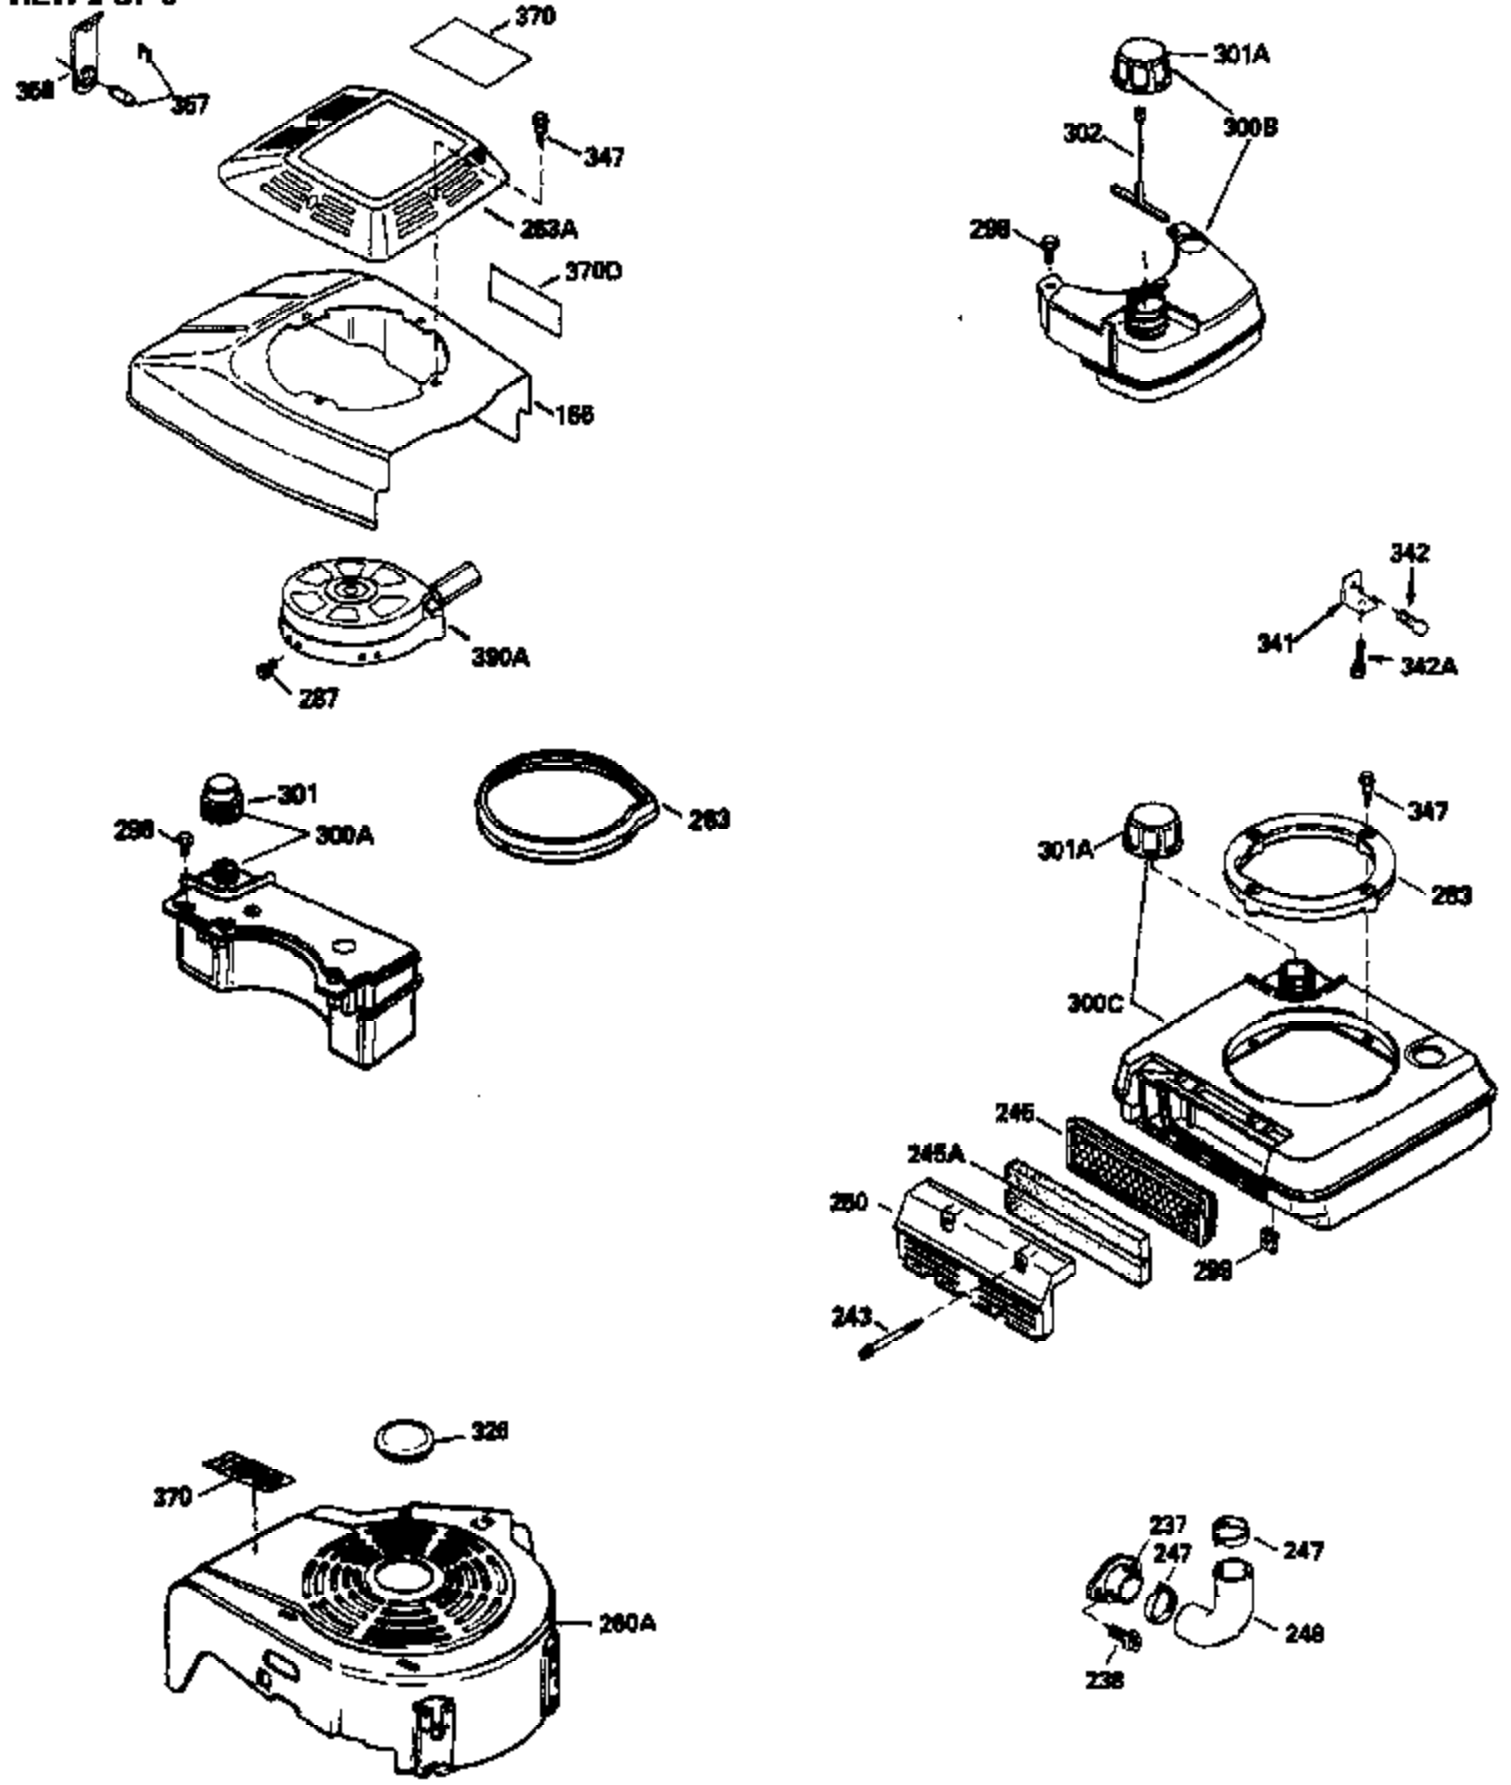

ILLUSTRATION SHOWS TYPICAL PARTS ONLY. ORDER BY PART NUMBER. PARTS NOT LISTED ARE SUPPLIED BY OEM.

VIEW 2 OF 3

Ref #	Part Number	Qty	Description
237	32971	1	Air Cleaner Adapter
238	650709	2	Screw, 10-32 x 7/16"
243	650899	2	Screw, 10-32 x 2-3/32"
245A	35705	1	Air Cleaner Filter
245	35500	1	Air Cleaner Filter
247	35505	2	Air Cleaner Tube Clamp
248	35504	1	Air Cleaner Tube
250	35503	1	Air Cleaner Cover
263	36484	1	Trim Ring
287	650926	2	Screw, 8-32 x 21/64"
299	650900	2	"U" Type Nut, 10-32
301	35355	1	Fuel Cap
347	650898	4	Screw, 10-32 x 27/32"
370C	36260	1	Primer Decal