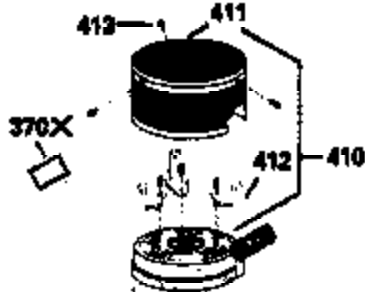

ILLUSTRATION SHOWS TYPICAL PARTS ONLY. ORDER BY PART NUMBER. PARTS NOT LISTED ARE SUPPLIED BY OEM.

VIEW 3 OF 3

Ref #	Part Number	Qty	Description
19	35998	1	Extension Spring
53	31745	1	Tang Washer
54	31787	1	Thrust Washer
55	31748	1	PTO Shaft
56	33401	1	Right Hand Worm Gear
57	31749	1	Retaining Ring
58	31744	1	Oil Seal
59	31747	1	Washer
69	35261	1	* Mounting Flange Gasket
87	650492	1	Screw, 1/4-20 x 2-1/4"
182	6201	2	Screw, 1/4-28 x 7/8"
185	31384A	1	Intake Pipe (Incl. 224)
186	36255	1	Governor Link
223	650451	2	Screw, 1/4-20 x 1"
237	32971	1	Air Cleaner Adapter
238	650709	2	Screw, 10-32 x 7/16"
239	35815	1	Air Cleaner Gasket
245	35500	1	Air Cleaner Filter
245A	35705	1	Air Cleaner Filter
250	35503	1	Air Cleaner Cover
260	35497	1	Blower Housing
276	35994	1	Locking Plate
277	650957	2	Screw, 1/4-20 x 2-31/32"
370C	36260	1	Primer Decal