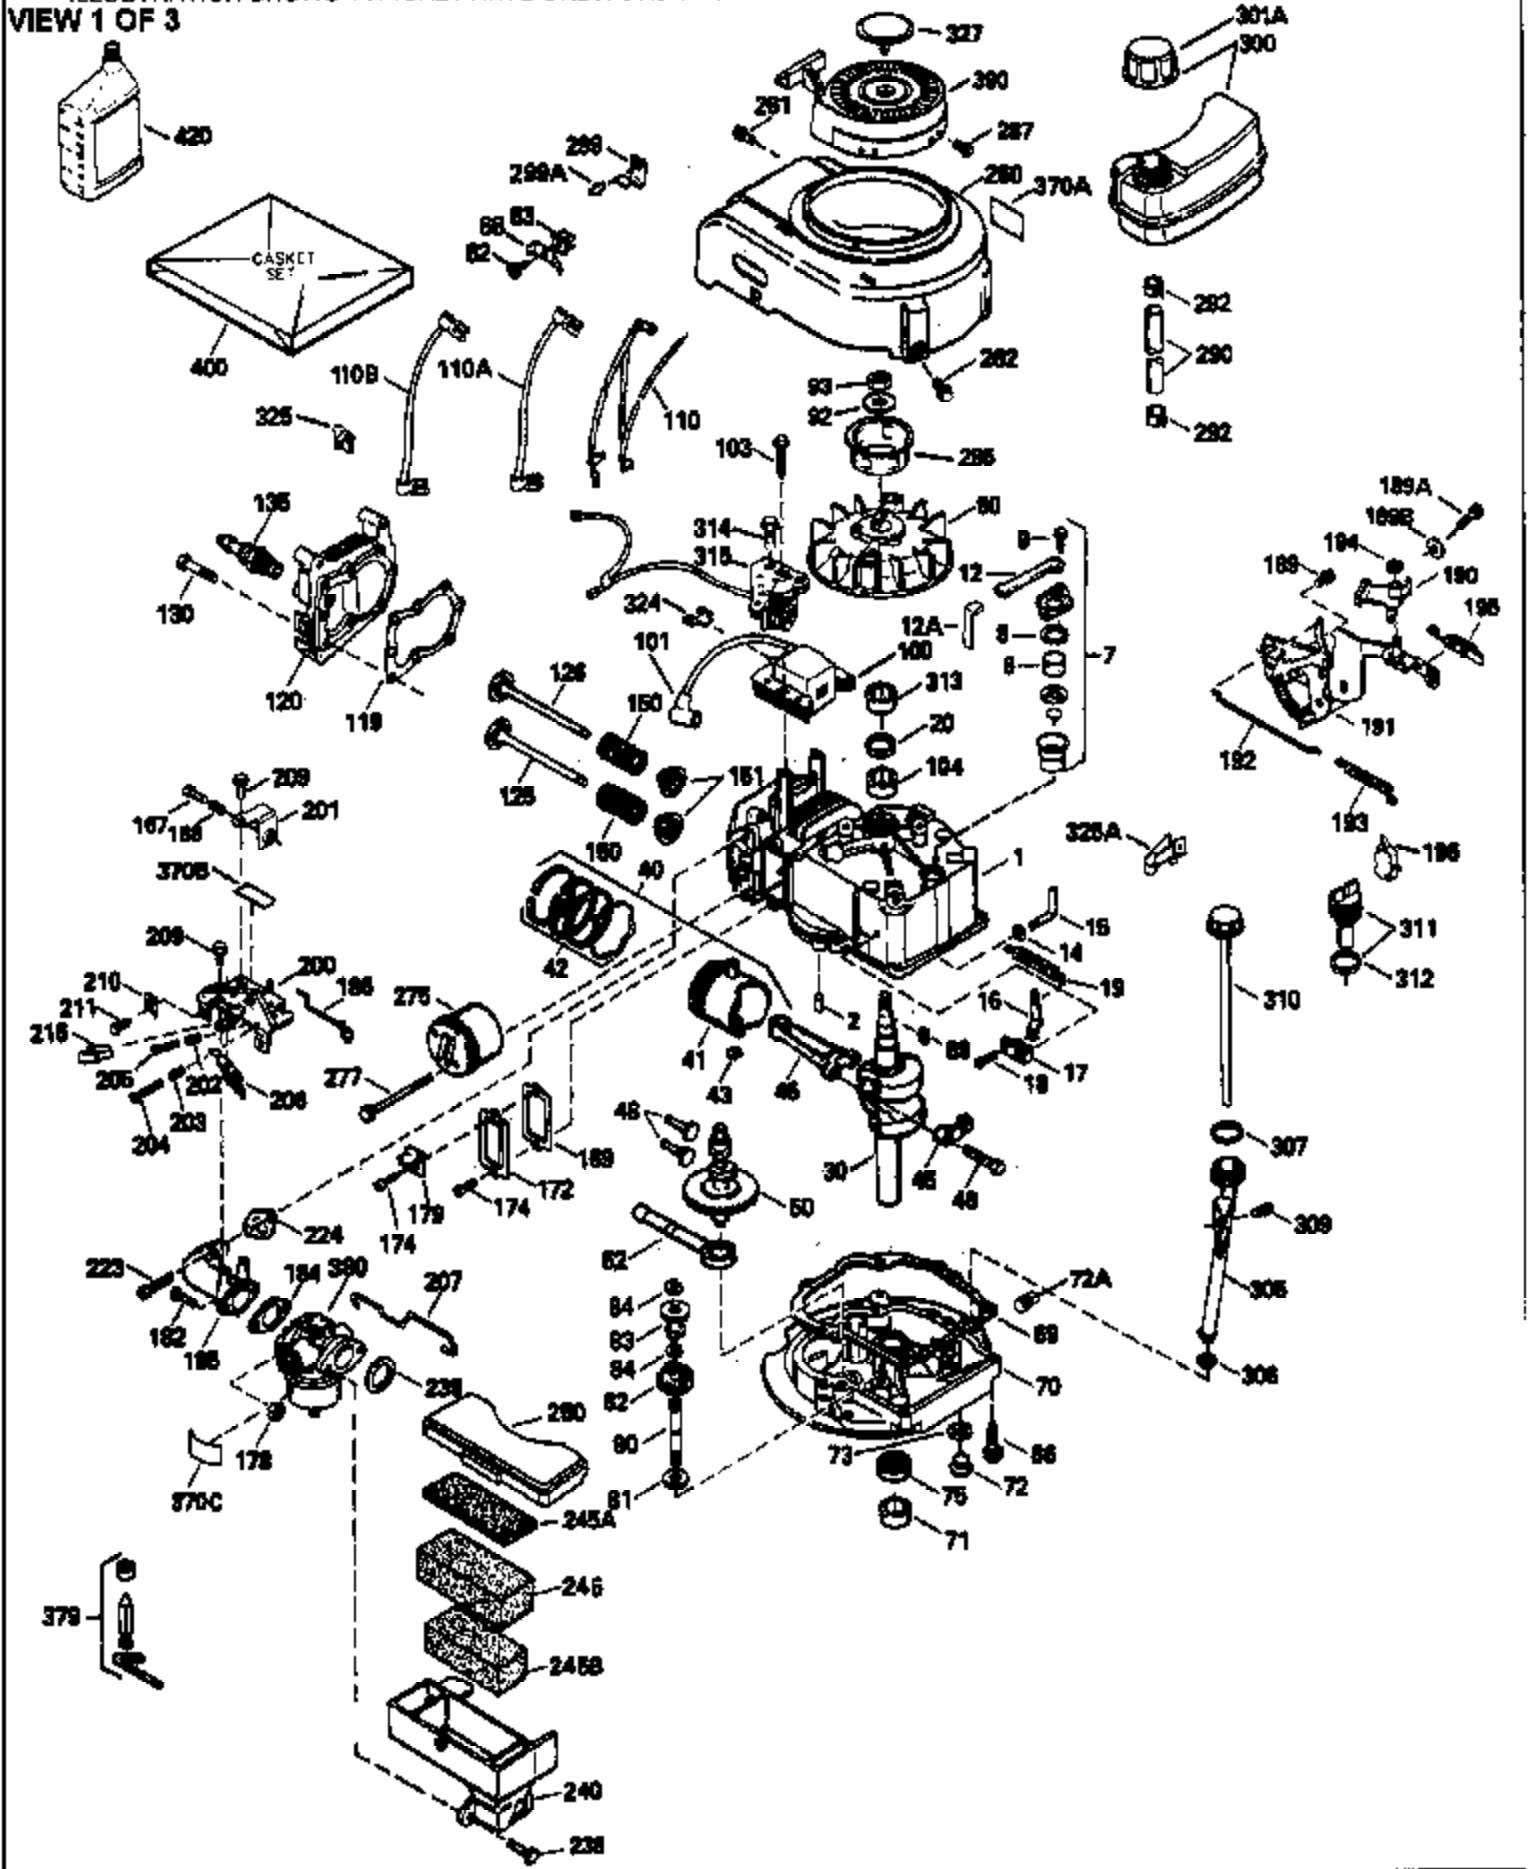

ILLUSTRATION SHOWS TYPICAL PARTS ONLY. ORDER BY PART NUMBER. PARTS NOT LISTED ARE SUPPLIED BY OEM.
VIEW 1 OF 3