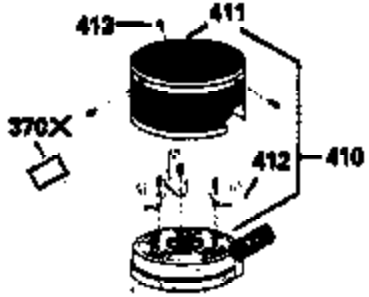

ILLUSTRATION SHOWS TYPICAL PARTS ONLY. ORDER BY PART NUMBER. PARTS NOT LISTED ARE SUPPLIED BY OEM.

VIEW 3 OF 3

Ref #	Part Number	Qty	Description
12B	36608	1	Breather Tube Elbow
19	35998	1	Extension Spring
53	31745	1	Tang Washer
54	31787	1	Thrust Washer
55	31748	1	PTO Shaft
56	33401	1	Right Hand Worm Gear
57	31749	1	Retaining Ring
58	31744	1	Oil Seal
59	31747	1	Washer
69	35261	1	* Mounting Flange Gasket
87	650492	1	Screw, 1/4-20 x 2-1/4"
182	6201	2	Screw, 1/4-28 x 7/8"
185	31384A	1	Intake Pipe (Incl. 224)
186	36255	1	Governor Link
223	650451	2	Screw, 1/4-20 x 1"
237	32971	1	Air Cleaner Adaptor
238	650709	2	Screw, 10-32 x 7/16"
239	35815	1	Air Cleaner Gasket
245A	35705	1	Air Cleaner Filter
245	35500	1	Air Cleaner Filter
250	35503	1	Air Cleaner Cover
260	35497	1	Blower Housing
276	35994	1	Locking Plate
277	650957	2	Screw, 1/4-20 x 2-31/32"
370K	36695	1	Starter Decal
416	36085	1	Spark Arrestor Kit (Incl. 417)(Optional)
417	650760	1	Screw, 8-32 x 3/8" (Optional)