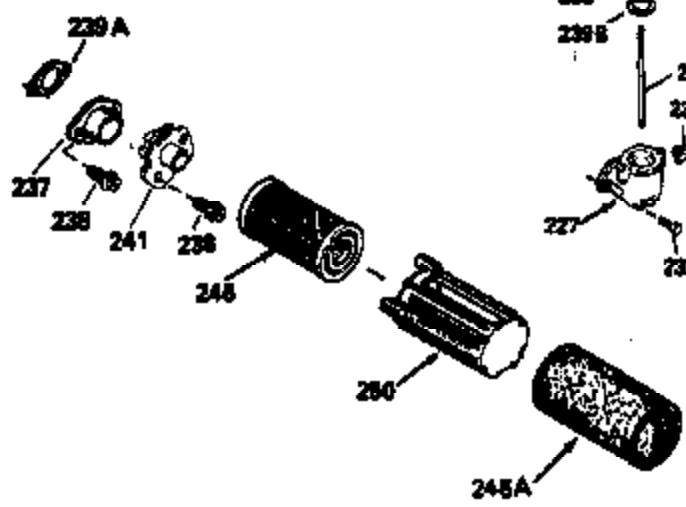

ILLUSTRATION SHOWS TYPICAL PARTS ONLY. ORDER BY PART NUMBER. PARTS NOT LISTED ARE SUPPLIED BY OEM.

VIEW 3 OF 3

Ref #	Part Number	Qty	Description
12B	36608	1	Breather Tube Elbow
19	35998	1	Extension Spring
53	31745	1	Tang Washer
54	31787	1	Thrust Washer
55	31748	1	PTO Shaft
56	33401	1	Right Hand Worm Gear
57	31749	1	Retaining Ring
58	31744	1	Oil Seal
59	31747	1	Washer
69	35261	1	* Mounting Flange Gasket
87	650492	1	Screw, 1/4-20 x 2-1/4"
182	6201	2	Screw, 1/4-28 x 7/8"
185	31384A	1	Intake Pipe (Incl. 224)
186	36255	1	Governor Link
223	650451	2	Screw, 1/4-20 x 1"
237	32971	1	Air Cleaner Adaptor
238	650709	2	Screw, 10-32 x 7/16"
239	35815	1	Air Cleaner Gasket
245A	35705	1	Air Cleaner Filter
245	35500	1	Air Cleaner Filter
250	35503	1	Air Cleaner Cover
260	35497	1	Blower Housing
276	35994	1	Locking Plate
277	650957	2	Screw, 1/4-20 x 2-31/32"
370K	36695	1	Starter Decal
416	36085	1	Spark Arrestor Kit (Incl. 417)(Optional)
417	650760	1	Screw, 8-32 x 3/8" (Optional)