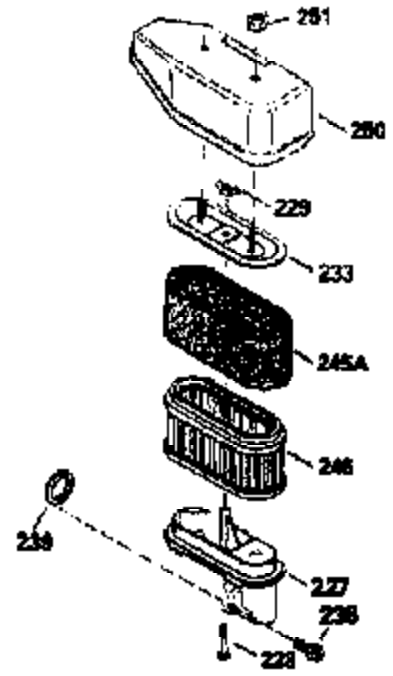

ILLUSTRATION SHOWS TYPICAL PARTS ONLY. ORDER BY PART NUMBER. PARTS NOT LISTED ARE SUPPLIED BY OEM.

VIEW 3 OF 3

Ref #	Part Number	Qty	Description
12B	36608	1	Breather Tube Elbow
19	35998	1	Extension Spring
53	31745	1	Tang Washer
54	31787	1	Thrust Washer
55	31748	1	PTO Shaft
56	33401	1	Right Hand Worm Gear
57	31749	1	Retaining Ring
58	31744	1	Oil Seal
59	31747	1	Washer
69	35261	1	* Mounting Flange Gasket
87	650492	1	Screw, 1/4-20 x 2-1/4"
182	6201	2	Screw, 1/4-28 x 7/8"
185	31384A	1	Intake Pipe (Incl. 224)
186	36255	1	Governor Link
223	650451	2	Screw, 1/4-20 x 1"
237	32971	1	Air Cleaner Adaptor
238	650709	2	Screw, 10-32 x 7/16"
239	35815	1	Air Cleaner Gasket
245A	35705	1	Air Cleaner Filter
245	35500	1	Air Cleaner Filter
250	35503	1	Air Cleaner Cover
260	35497	1	Blower Housing
276	35994	1	Locking Plate
277	650957	2	Screw, 1/4-20 x 2-31/32"
370K	36695	1	Starter Decal
416	36085	1	Spark Arrestor Kit (Incl. 417)(Optional)
417	650760	1	Screw, 8-32 x 3/8" (Optional)