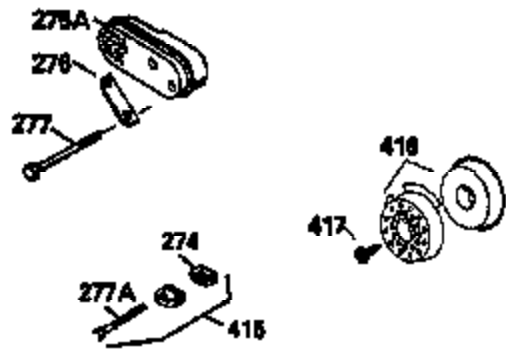

ILLUSTRATION SHOWS TYPICAL PARTS ONLY. ORDER BY PART NUMBER. PARTS NOT LISTED ARE SUPPLIED BY OEM.

VIEW 3 OF 3

Ref #	Part Number	Qty	Description
12B	36608	1	Breather Tube Elbow
19	35998	1	Extension Spring
53	31745	1	Tang Washer
54	31787	1	Thrust Washer
55	31748	1	PTO Shaft
56	33401	1	Right Hand Worm Gear
57	31749	1	Retaining Ring
58	31744	1	Oil Seal
59	31747	1	Washer
69	35261	1	* Mounting Flange Gasket
87	650492	1	Screw, 1/4-20 x 2-1/4"
182	6201	2	Screw, 1/4-28 x 7/8"
185	31384A	1	Intake Pipe (Incl. 224)
186	36255	1	Governor Link
223	650451	2	Screw, 1/4-20 x 1"
237	32971	1	Air Cleaner Adaptor
238	650709	2	Screw, 10-32 x 7/16"
239	35815	1	Air Cleaner Gasket
245A	35705	1	Air Cleaner Filter
245	35500	1	Air Cleaner Filter
250	35503	1	Air Cleaner Cover
260	35497	1	Blower Housing
276	35994	1	Locking Plate
277	650957	2	Screw, 1/4-20 x 2-31/32"
370K	36695	1	Starter Decal
416	36085	1	Spark Arrestor Kit (Incl. 417)(Optional)
417	650760	1	Screw, 8-32 x 3/8" (Optional)