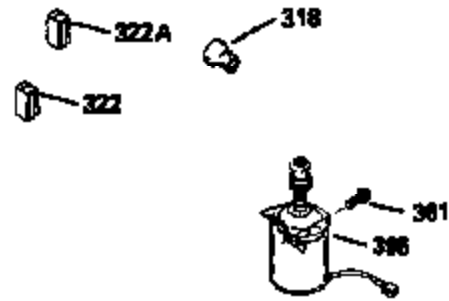

ILLUSTRATION SHOWS TYPICAL PARTS ONLY. ORDER BY PART NUMBER. PARTS NOT LISTED ARE SUPPLIED BY OEM.

VIEW 3 OF 3

Ref #	Part Number	Qty	Description
12B	36608	1	Breather Tube Elbow
19	35998	1	Extension Spring
53	31745	1	Tang Washer
54	31787	1	Thrust Washer
55	31748	1	PTO Shaft
56	33401	1	Right Hand Worm Gear
57	31749	1	Retaining Ring
58	31744	1	Oil Seal
59	31747	1	Washer
69	35261	1	* Mounting Flange Gasket
87	650492	1	Screw, 1/4-20 x 2-1/4"
182	6201	2	Screw, 1/4-28 x 7/8"
185	31384A	1	Intake Pipe (Incl. 224)
186	36255	1	Governor Link
223	650451	2	Screw, 1/4-20 x 1"
237	32971	1	Air Cleaner Adaptor
238	650709	2	Screw, 10-32 x 7/16"
239	35815	1	Air Cleaner Gasket
245A	35705	1	Air Cleaner Filter
245	35500	1	Air Cleaner Filter
250	35503	1	Air Cleaner Cover
260	35497	1	Blower Housing
276	35994	1	Locking Plate
277	650957	2	Screw, 1/4-20 x 2-31/32"
370K	36695	1	Starter Decal
416	36085	1	Spark Arrestor Kit (Incl. 417)(Optional)
417	650760	1	Screw, 8-32 x 3/8" (Optional)