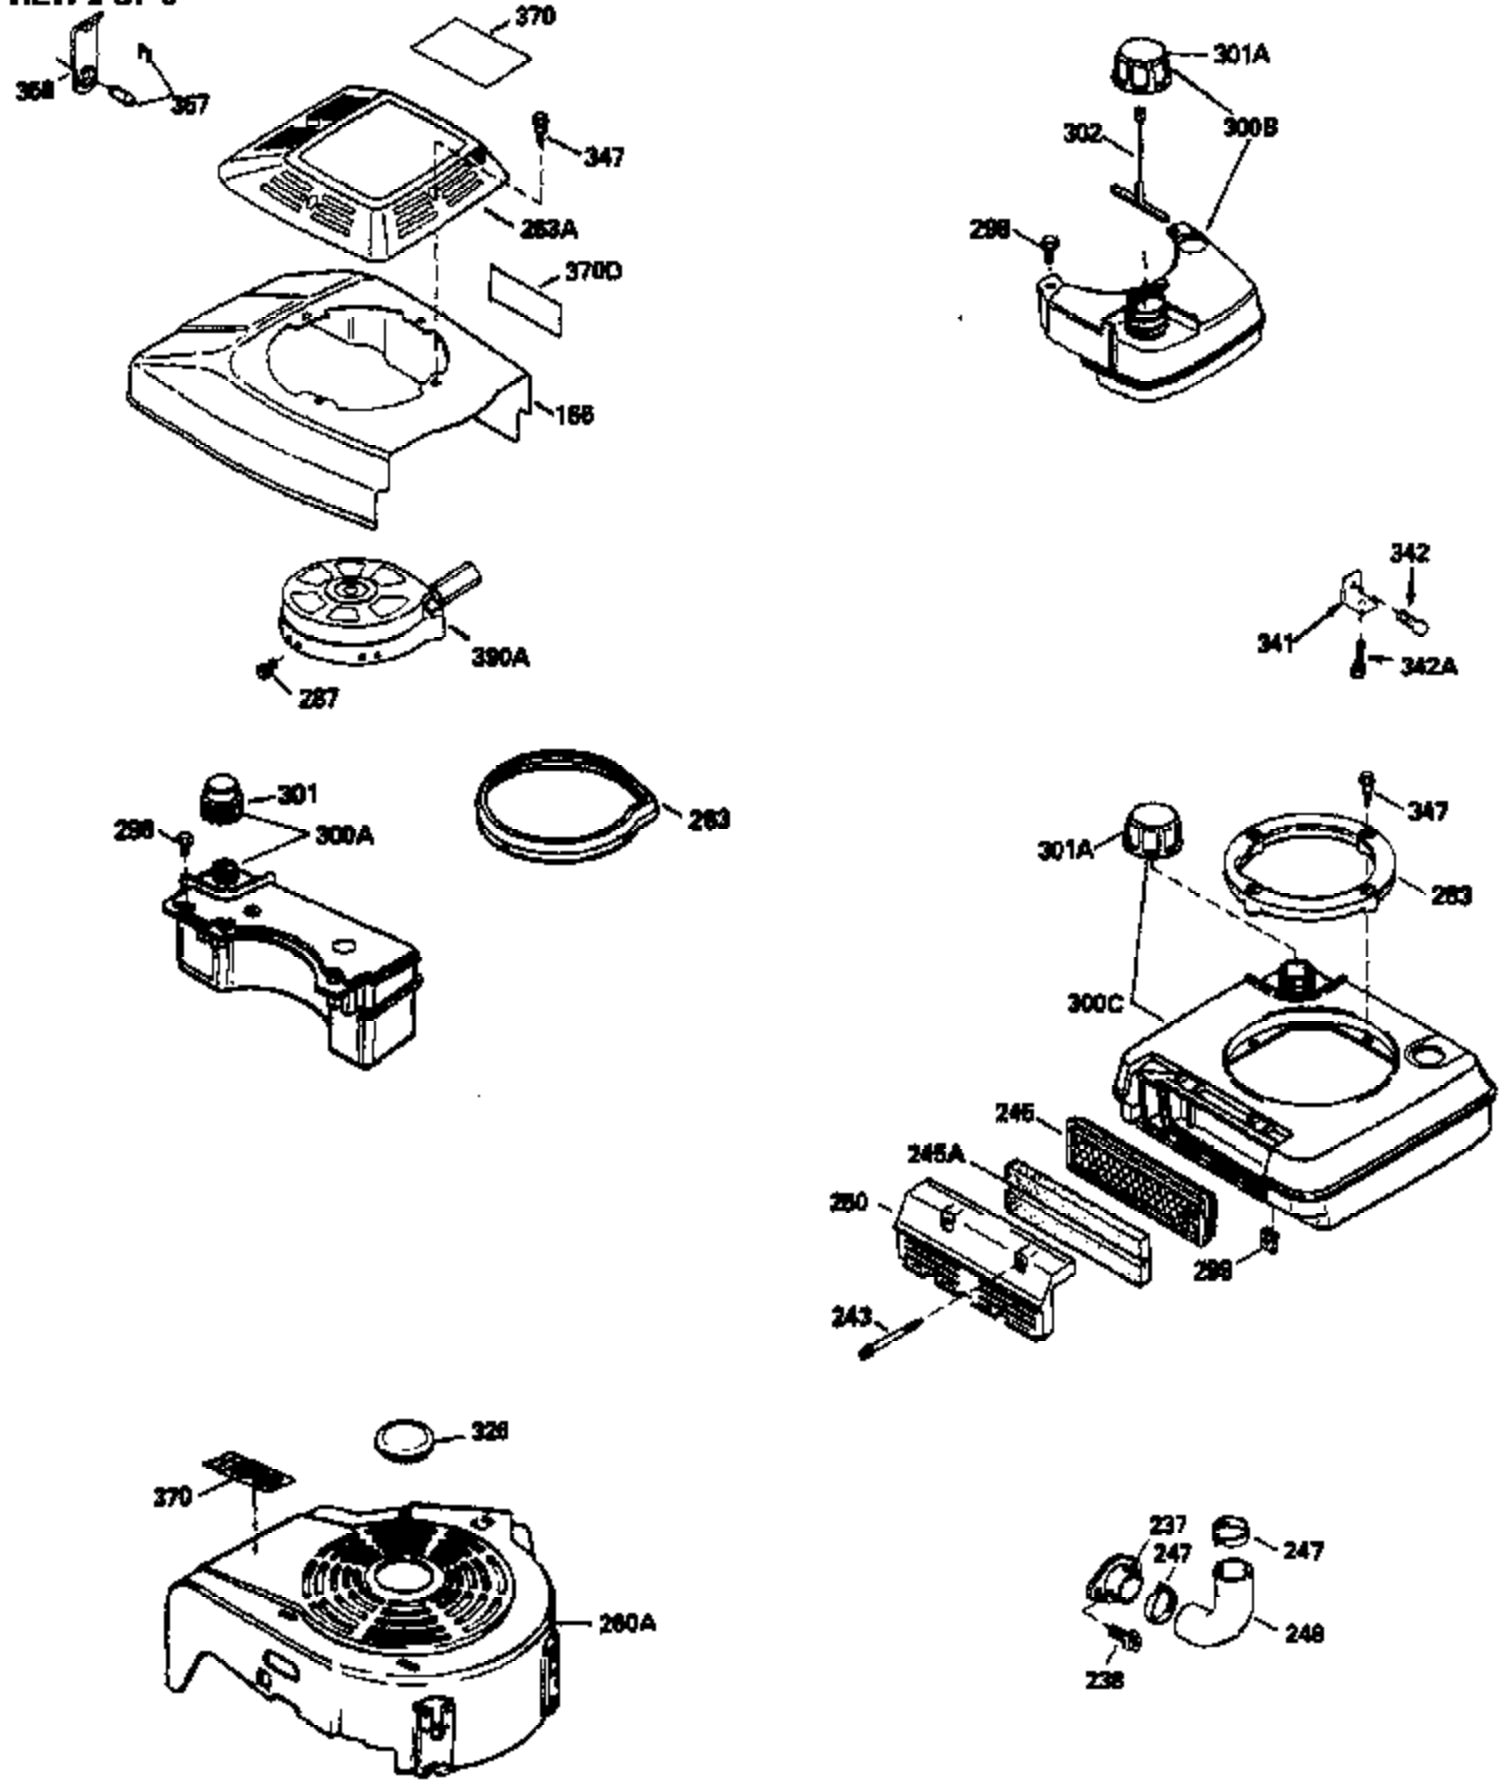

ILLUSTRATION SHOWS TYPICAL PARTS ONLY. ORDER BY PART NUMBER. PARTS NOT LISTED ARE SUPPLIED BY OEM.

VIEW 2 OF 3

Ref #	Part Number	Qty	Description
12B	36608	1	Breather Tube Elbow
237	32971	1	Air Cleaner Adaptor
238	650709	2	Screw, 10-32 x 7/16"
243	650899	2	Screw, 10-32 x 2-3/32"
245	35500	1	Air Cleaner Filter
245A	35705	1	Air Cleaner Filter
247	35505	2	Air Cleaner Tube Clamp
248	35504	1	Air Cleaner Tube
250	35503	1	Air Cleaner Cover
263	36484	1	Trim Ring
287	650926	2	Screw, 8-32 x 21/64"
301	36246	1	Fuel Cap
347	650898A	4	Screw, 10-32 x 27/32"
370K	36695	1	Starter Decal