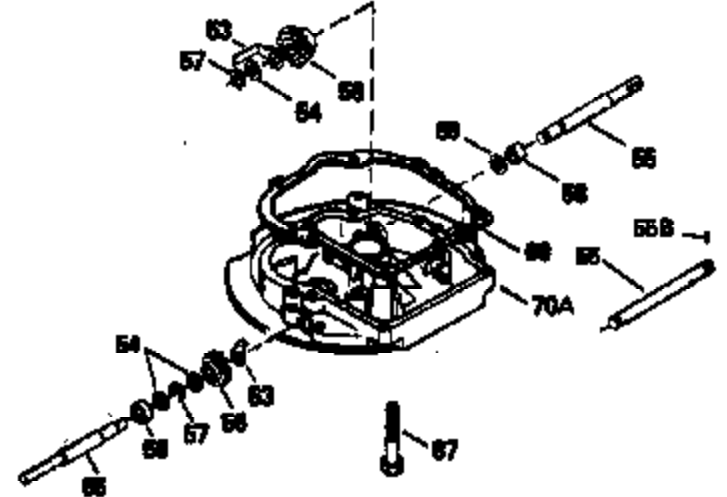

ILLUSTRATION SHOWS TYPICAL PARTS ONLY. ORDER BY PART NUMBER. PARTS NOT LISTED ARE SUPPLIED BY OEM.

VIEW 3 OF 3

Ref #	Part Number	Qty	Description
12B	36608	1	Breather Tube Elbow
19	35998	1	Extension Spring
53	31745	1	Tang Washer
54	31787	1	Thrust Washer
55	31748	1	PTO Shaft
56	33401	1	Right Hand Worm Gear
57	31749	1	Retaining Ring
58	31744	1	Oil Seal
59	31747	1	Washer
69	35261	1	* Mounting Flange Gasket
87	650492	1	Screw, 1/4-20 x 2-1/4"
182	6201	2	Screw, 1/4-28 x 7/8"
185	31384A	1	Intake Pipe (Incl. 224)
186	36255	1	Governor Link
223	650451	2	Screw, 1/4-20 x 1"
237	32971	1	Air Cleaner Adaptor
238	650709	2	Screw, 10-32 x 7/16"
239	35815	1	Air Cleaner Gasket
245A	35705	1	Air Cleaner Filter
245	35500	1	Air Cleaner Filter
250	35503	1	Air Cleaner Cover
260	35497	1	Blower Housing
276	35994	1	Locking Plate
277	650957	2	Screw, 1/4-20 x 2-31/32"
370K	36695	1	Starter Decal
416	36085	1	Spark Arrestor Kit (Incl. 417)(Optional)
417	650760	1	Screw, 8-32 x 3/8" (Optional)