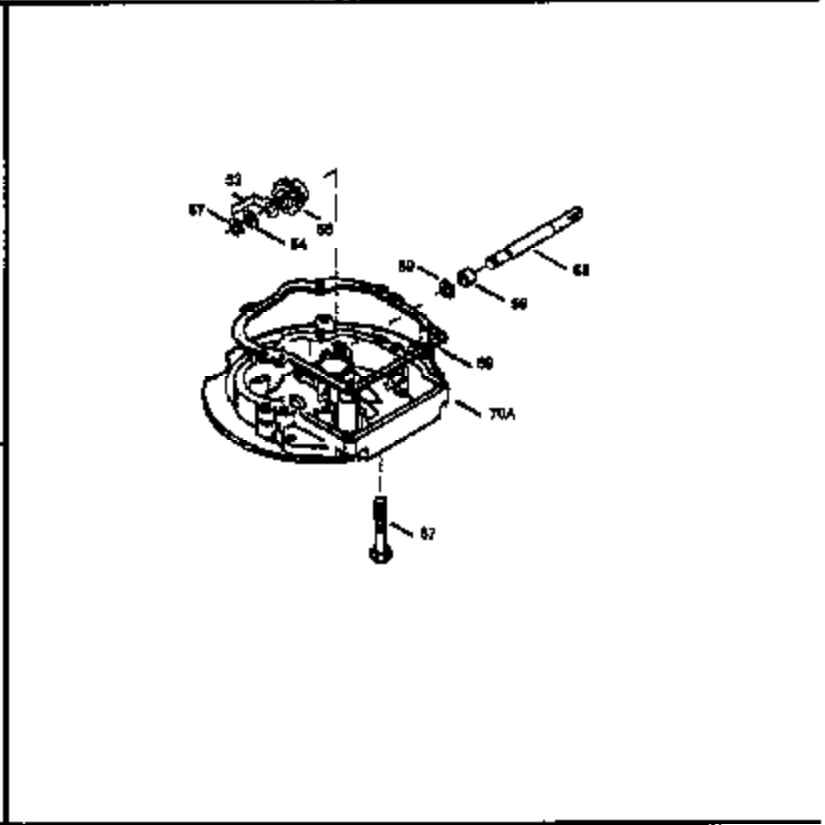

ILLUSTRATION SHOWS TYPICAL PARTS ONLY. ORDER BY PART NUMBER. PARTS NOT LISTED ARE SUPPLIED BY OEM.

VIEW 3 OF 3

Ref #	Part Number	Qty	Description
19	31361	1	Extension Spring
53	31745	1	Tang Washer
54	31747	1	Washer
55	34647	1	P.T.O. Shaft
56	31746	1	L.H. Hand Worm Gear
57	33537	1	Retainer Ring
58	31744	1	Oil Seal
69	35261	1	* Mounting Flange Gasket
87	650492	1	Screw, 1/4-20 x 2-1/4"
182	6201	2	Screw, 1/4-28 x 7/8"
185	31384A	1	Intake Pipe (Incl. 224)
186	34337	1	Governor Link
206	610973	1	Terminal
209	30200	2	Screw, 10-24 x 9/16"
223	650451	2	Screw, 1/4-20 x 1"
238	650937	2	Screw, 10-32 x 43/64"
239	35848	1	* Air Cleaner Gasket
239B	36277	1	Air Cleaner Seal
240	36273	1	Air Cleaner Body
242	36276	1	Air Cleaner Base
243A	650968	1	Screw, M-5 x 0.8-6g x 1-7/16"
243	650966	1	Screw, M-5 x 0.8-6g x 2-7/16"
243B	650967	2	Square Nut M-5 x 0.8-6h
245	36278	1	Air Cleaner Filter
245B	36275	1	Air Cleaner Filter
250	36274	1	Air Cleaner Cover
416	36085	1	Spark Arrestor Kit (Incl. 417)(Optional)
417	650760	1	Screw, 8-32 x 3/8" (Optional)