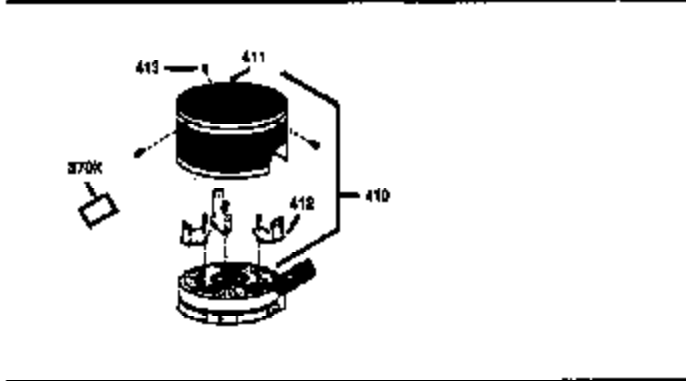

ILLUSTRATION SHOWS TYPICAL PARTS ONLY. ORDER BY PART NUMBER. PARTS NOT LISTED ARE SUPPLIED BY OEM.

VIEW 3 OF 3

Ref #	Part Number	Qty	Description
19	31361	1	Extension Spring
53	31745	1	Tang Washer
54	31747	1	Washer
55	34647	1	P.T.O. Shaft
56	31746	1	L.H. Hand Worm Gear
57	33537	1	Retainer Ring
58	31744	1	Oil Seal
69	35261	1	* Mounting Flange Gasket
87	650492	1	Screw, 1/4-20 x 2-1/4"
182	6201	2	Screw, 1/4-28 x 7/8"
185	31384A	1	Intake Pipe (Incl. 224)
186	34337	1	Governor Link
206	610973	1	Terminal
209	30200	2	Screw, 10-24 x 9/16"
223	650451	2	Screw, 1/4-20 x 1"
238	650937	2	Screw, 10-32 x 43/64"
239	35848	1	* Air Cleaner Gasket
239B	36277	1	Air Cleaner Seal
240	36273	1	Air Cleaner Body
242	36276	1	Air Cleaner Base
243A	650968	1	Screw, M-5 x 0.8-6g x 1-7/16"
243	650966	1	Screw, M-5 x 0.8-6g x 2-7/16"
243B	650967	2	Square Nut M-5 x 0.8-6h
245	36278	1	Air Cleaner Filter
245B	36275	1	Air Cleaner Filter
250	36274	1	Air Cleaner Cover
416	36085	1	Spark Arrestor Kit (Incl. 417)(Optional)
417	650760	1	Screw, 8-32 x 3/8" (Optional)