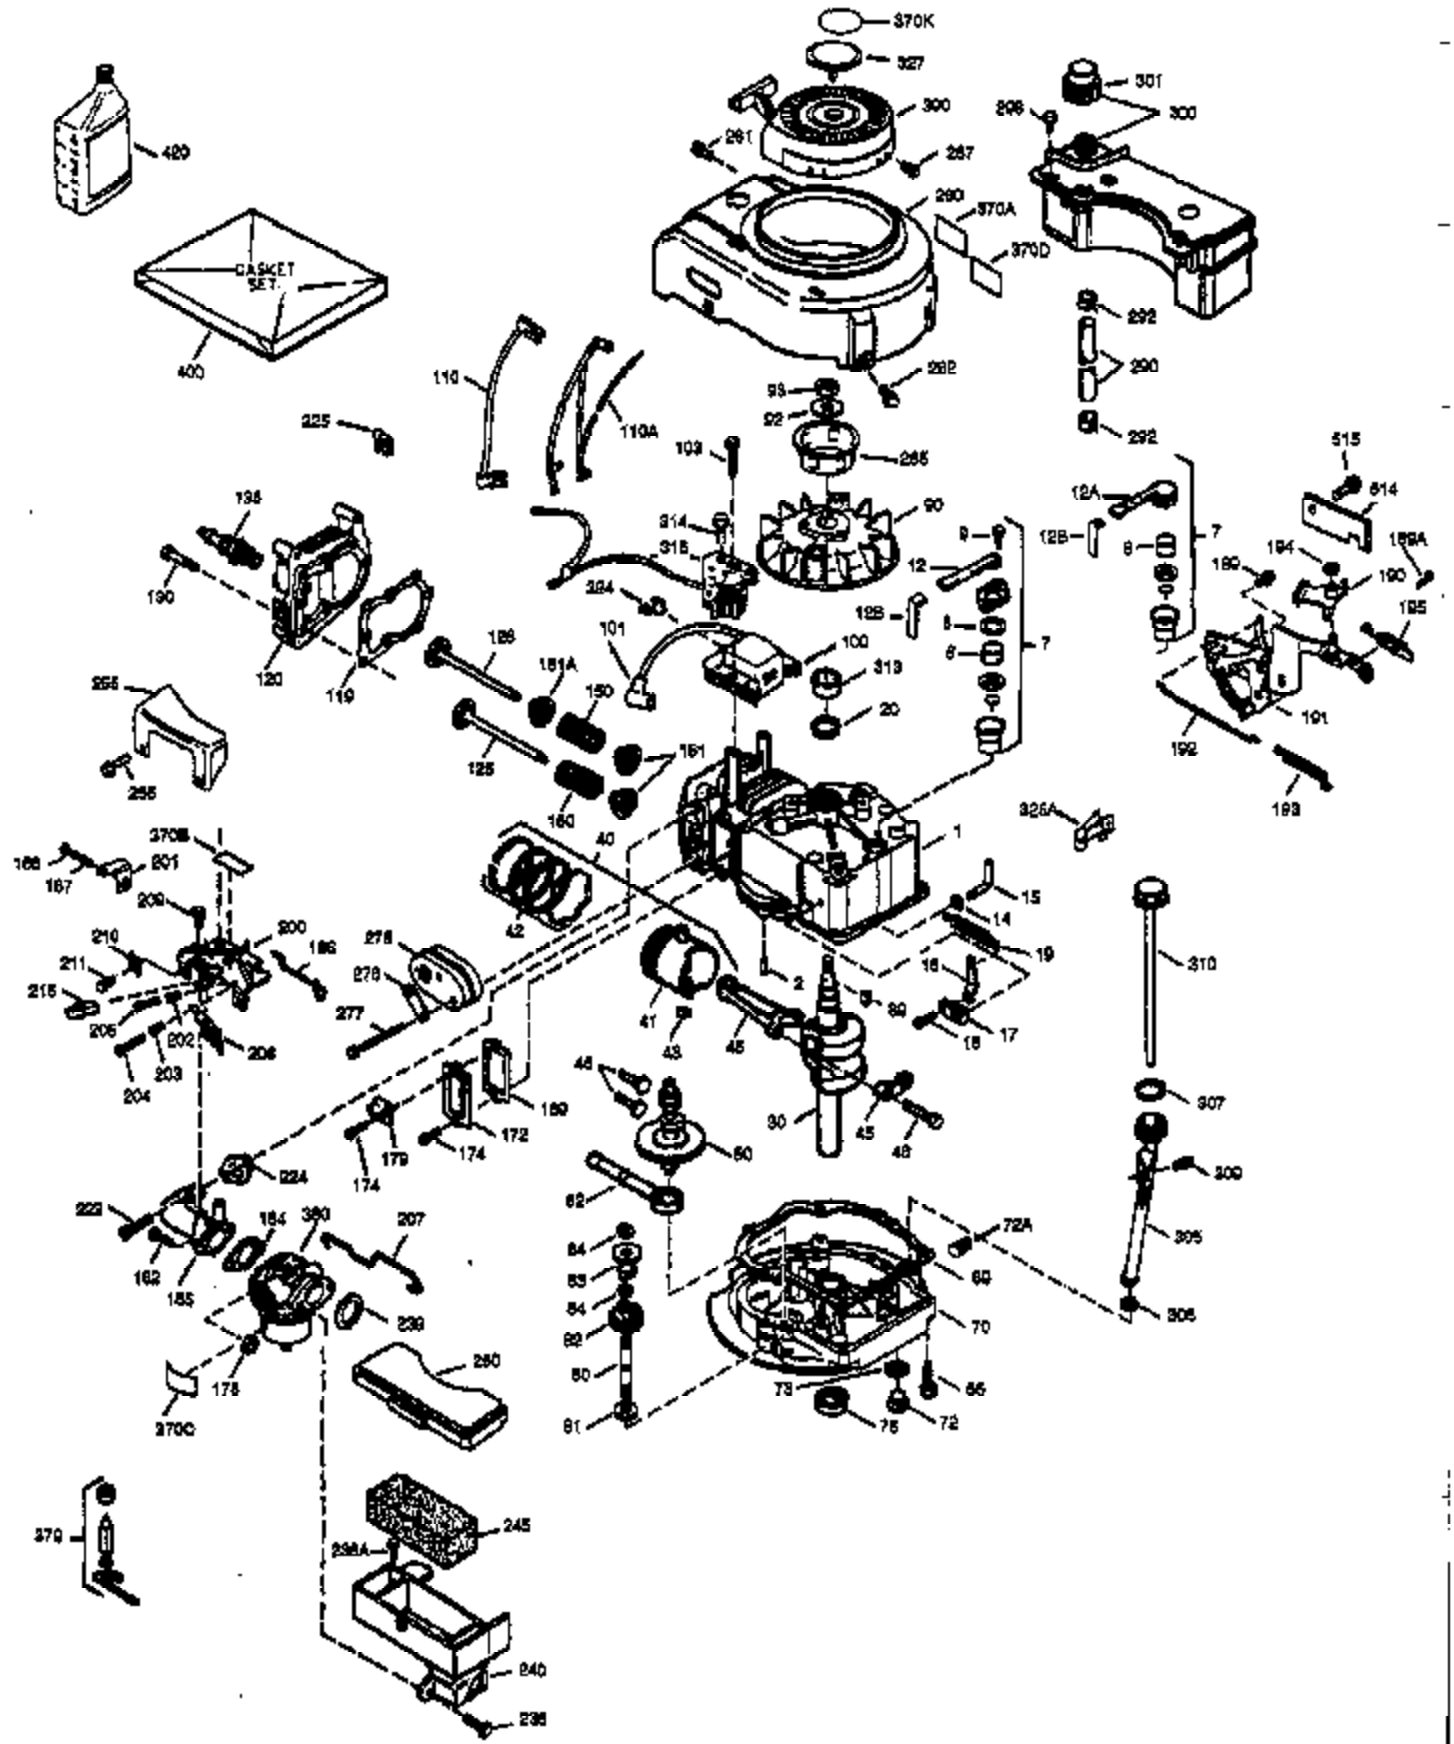

ILLUSTRATION SHOWS TYPICAL PARTS ONLY. ORDER BY PART NUMBER. PARTS NOT LISTED ARE SUPPLIED BY OEM.

VIEW 1 OF 3

Ref #	Part Number	Qty	Description
	1 36486A	1	Cylinder (Incl. 2,7,20 & 125)
	2 26727	2	Dowel Pin
	6 33734	1	Breather Element
	7 36557	1	Breather Ass'y. (Incl. 6 & 12A)
12A	36558	1	Breather Cover & Tube
	14 28277	1	Washer
	15 31513	1	Governor Rod
	16 31383A	1	Governor Lever
	17 31335	1	Governor Lever Clamp
	18 650548	1	Screw, 8-32 x 5/16"
	19 31361	1	Extension Spring
	20 32600	1	Oil Seal
	30 34470B	1	Crankshaft
	40 35544A	1	Piston, Pin & Ring Set (Std.)
	40 35545A	1	Piston, Pin & Ring Set (.010" OS)
	40 35546	1	Piston, Pin & Ring Set (.020" OS)
	41 35541	1	Piston & Pin Ass'y. (Std.) (Incl. 43)
	41 35542	1	Piston & Pin Ass'y. (.010" OS) (Incl. 43)
	41 35543	1	Piston & Pin Ass'y. (.020" OS) (Incl. 43)
	42 35547A	1	Ring Set (Std.)
	42 35548A	1	Ring Set (.010" OS)
	42 35549	1	Ring Set (.020" OS)
	43 20381	2	Piston Pin Retaining Ring
	45 32875A	1	Connecting Rod (Incl. 46)
	46 32610A	2	Connecting Rod Bolt
	48 27241	2	Valve Lifter
	50 33533	1	Camshaft (MCR)
	52 29914	1	Oil Pump Ass'y.
	69 35261	1	* Mounting Flange Gasket
	70 33535C	1	Mounting Flange (Incl.58,72 thru 83)
	72 36083	1	Oil Drain Plug
	75 26208	1	Oil Seal
	80 30574A	1	Governor Shaft
	81 30590A	1	Washer
	82 30591	1	Governor Gear Ass'y. (Incl. 81)
	83 30588A	1	Governor Spool
	86 650488	5	Screw, 1/4-20 x 1-1/4"
	89 611004	1	Flywheel Key
	90 611112	1	Flywheel
	92 650815	1	Belleville Washer
	93 650816	1	Flywheel Nut
	100 34443A	1	Solid State Ignition
	101 610118	1	Spark Plug Cover
	103 651007	2	Screw, Torx T-15, 10-24 x 15/16"
	110 36230	1	Ground Wire
	119 36477	1	* Cylinder Head Gasket
	120 36585	1	Cylinder Head (Incl. 119)
	125 36472	1	Exhaust Valve (1/32" OS) (Incl. 151)
	125 36471	1	Exhaust Valve (Std.) (Incl. 151)
	126 29314B	1	Intake Valve (Std.) (Incl. 151)
	126 29315C	1	Intake Valve (1/32" OS) (Incl. 151)
	130 6021A	8	Screw, 5/16-18 x 1-1/2"
	135 35395	1	Spark Plug (RJ19LM)
	150 35991	2	Valve Spring
	151 31673	2	Valve Spring Cap
	169 27234A	1	* Valve Cover Gasket
	172 32755	1	Valve Cover
	174 30200	2	Screw, 10-24 x 9/16"