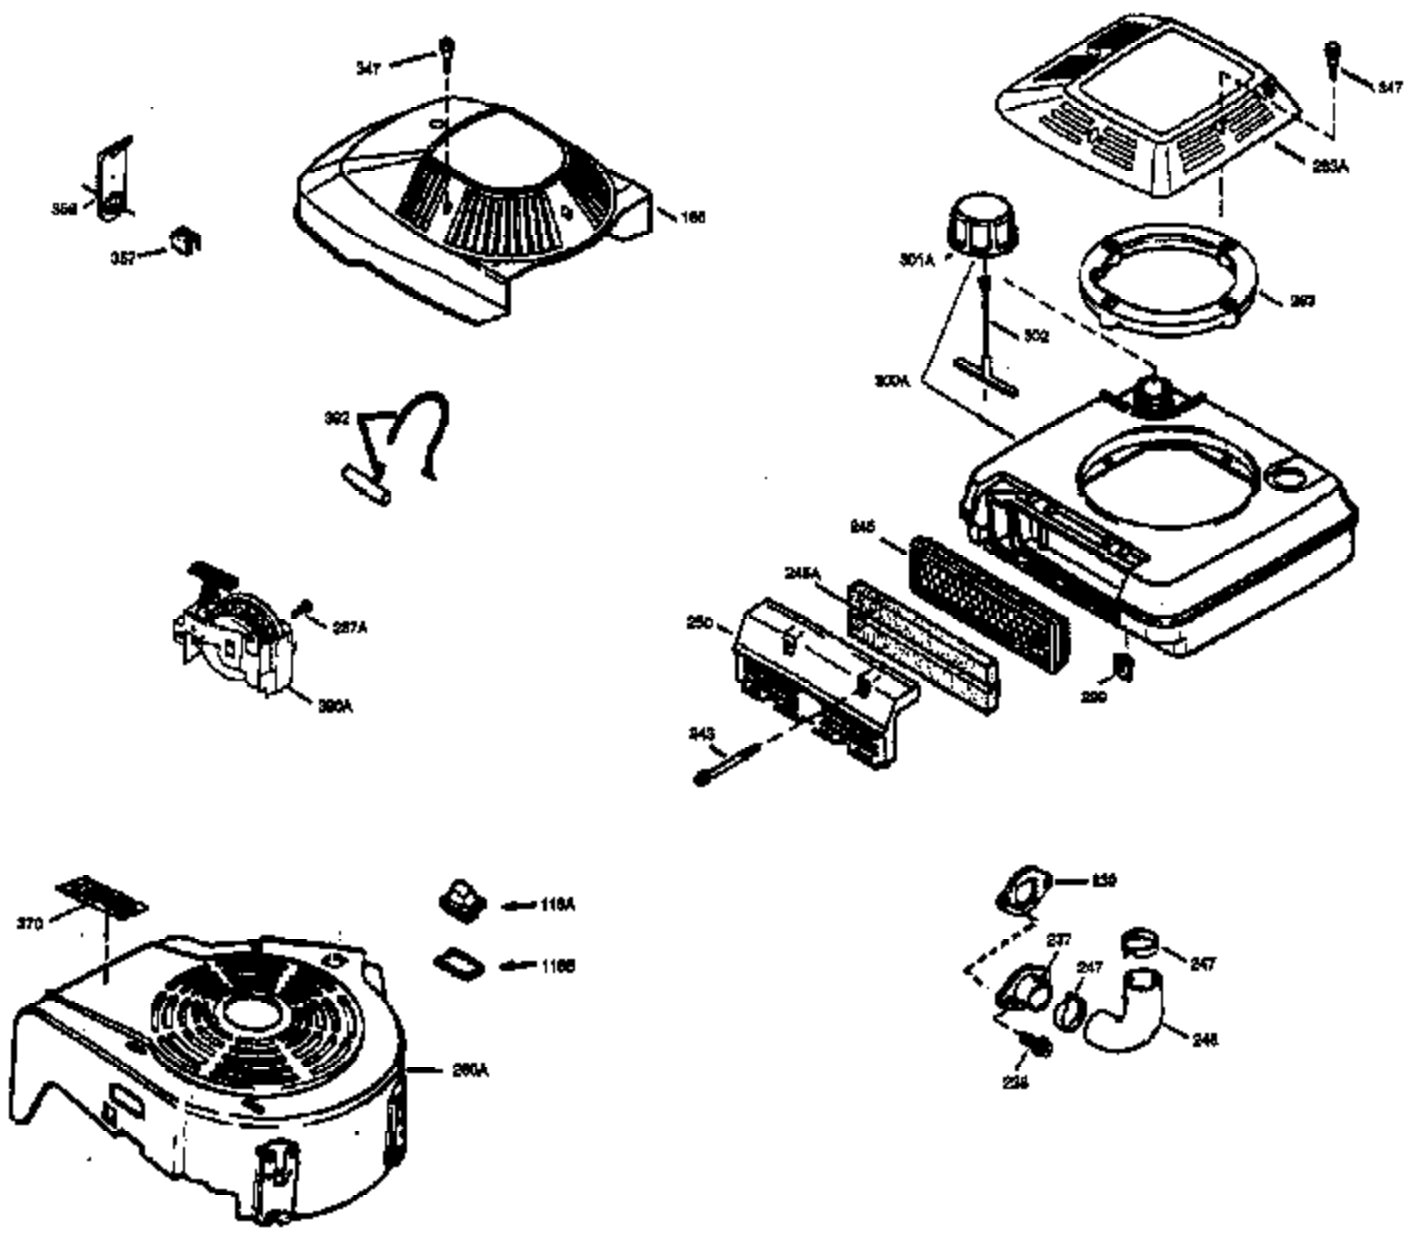

ILLUSTRATION SHOWS TYPICAL PARTS ONLY. ORDER BY PART NUMBER. PARTS NOT LISTED ARE SUPPLIED BY OEM.
VIEW 2 OF 3

Ref #	Part Number	Qty	Description
238	650937	2	Screw, 10-32 x 43/64"
239	35848	1	* Air Cleaner Gasket
243	650966	1	Screw, M-5 x 0.8-6g x 2-7/16"
245	36278	1	Air Cleaner Filter
250	36274	1	Air Cleaner Cover
263	36280	1	Trim Ring