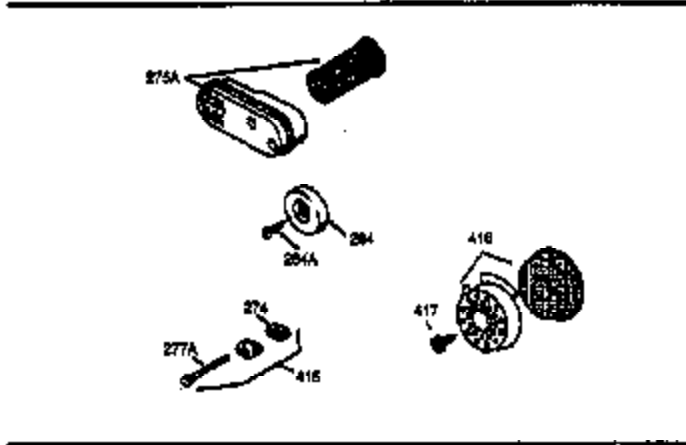

ILLUSTRATION SHOWS TYPICAL PARTS ONLY. ORDER BY PART NUMBER. PARTS NOT LISTED ARE SUPPLIED BY OEM.

VIEW 3 OF 3

Ref #	Part Number	Qty	Description
19	31361	1	Extension Spring
53	31745	1	Tang Washer
54	31747	1	Washer
55	34647	1	P.T.O. Shaft
56	31746	1	L.H. Hand Worm Gear
57	33537	1	Retainer Ring
58	31744	1	Oil Seal
69	35261	1	* Mounting Flange Gasket
87	650492	1	Screw, 1/4-20 x 2-1/4"
182	6201	2	Screw, 1/4-28 x 7/8"
185	31384A	1	Intake Pipe (Incl. 224)
186	34337	1	Governor Link
206	610973	1	Terminal
209	30200	2	Screw, 10-24 x 9/16"
223	650451	2	Screw, 1/4-20 x 1"
238	650937	2	Screw, 10-32 x 43/64"
239	35848	1	* Air Cleaner Gasket
239B	36277	1	Air Cleaner Seal
240	36273	1	Air Cleaner Body
242	36276	1	Air Cleaner Base
243A	650968	1	Screw, M-5 x 0.8-6g x 1-7/16"
243	650966	1	Screw, M-5 x 0.8-6g x 2-7/16"
243B	650967	2	Square Nut M-5 x 0.8-6h
245	36278	1	Air Cleaner Filter
245B	36275	1	Air Cleaner Filter
250	36274	1	Air Cleaner Cover
416	36085	1	Spark Arrestor Kit (Incl. 417)(Optional)
417	650760	1	Screw, 8-32 x 3/8" (Optional)