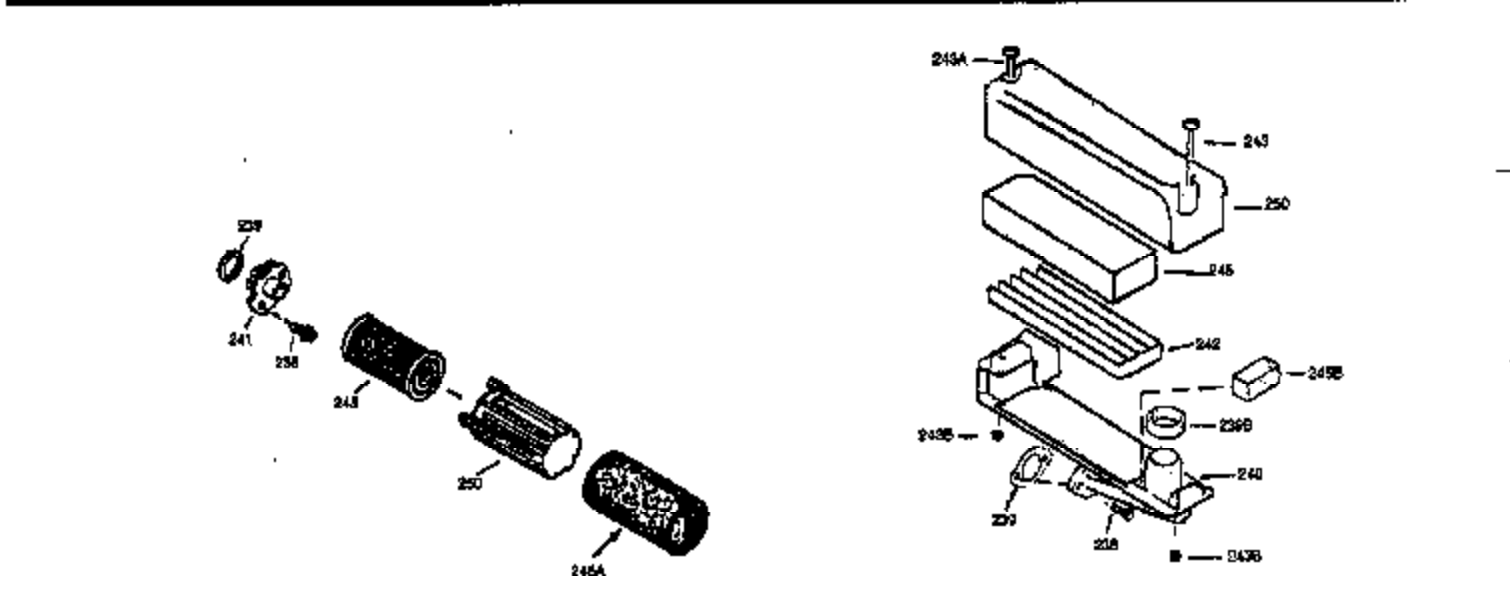

ILLUSTRATION SHOWS TYPICAL PARTS ONLY. ORDER BY PART NUMBER. PARTS NOT LISTED ARE SUPPLIED BY OEM.

VIEW 3 OF 3

Ref #	Part Number	Qty	Description
19	31361	1	Extension Spring
53	31745	1	Tang Washer
54	31747	1	Washer
55	34647	1	P.T.O. Shaft
56	31746	1	L.H. Hand Worm Gear
57	33537	1	Retainer Ring
58	31744	1	Oil Seal
69	35261	1	* Mounting Flange Gasket
87	650492	1	Screw, 1/4-20 x 2-1/4"
182	6201	2	Screw, 1/4-28 x 7/8"
185	31384A	1	Intake Pipe (Incl. 224)
186	34337	1	Governor Link
206	610973	1	Terminal
209	30200	2	Screw, 10-24 x 9/16"
223	650451	2	Screw, 1/4-20 x 1"
238	650937	2	Screw, 10-32 x 43/64"
239	35848	1	* Air Cleaner Gasket
239B	36277	1	Air Cleaner Seal
240	36273	1	Air Cleaner Body
242	36276	1	Air Cleaner Base
243A	650968	1	Screw, M-5 x 0.8-6g x 1-7/16"
243	650966	1	Screw, M-5 x 0.8-6g x 2-7/16"
243B	650967	2	Square Nut M-5 x 0.8-6h
245	36278	1	Air Cleaner Filter
245B	36275	1	Air Cleaner Filter
250	36274	1	Air Cleaner Cover
416	36085	1	Spark Arrestor Kit (Incl. 417)(Optional)
417	650760	1	Screw, 8-32 x 3/8" (Optional)