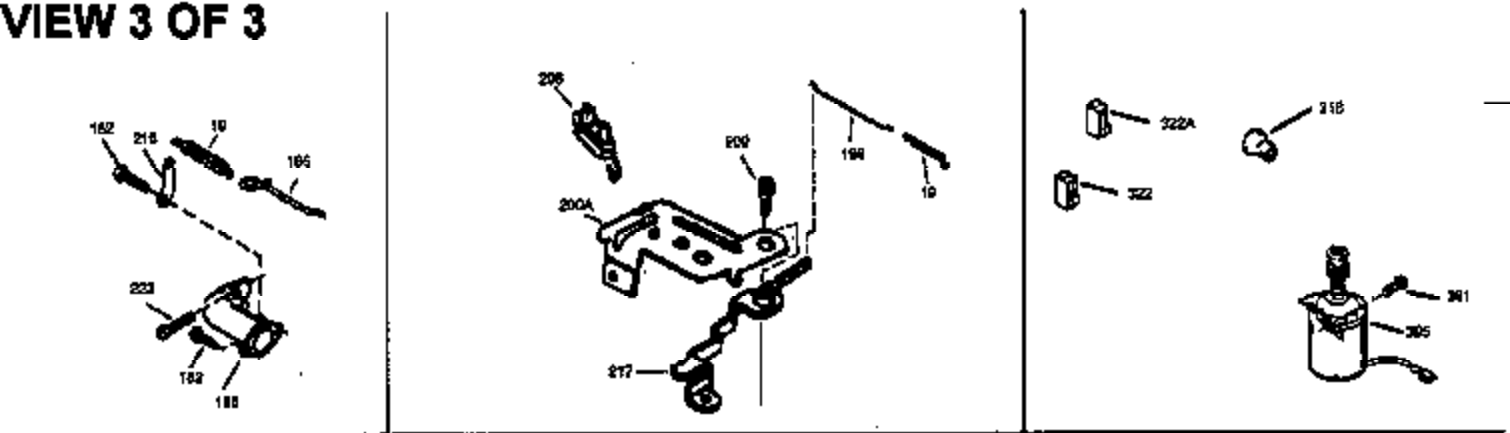

ILLUSTRATION SHOWS TYPICAL PARTS ONLY. ORDER BY PART NUMBER. PARTS NOT LISTED ARE SUPPLIED BY OEM.

VIEW 3 OF 3

Ref #	Part Number	Qty	Description
19	31361	1	Extension Spring
53	31745	1	Tang Washer
54	31747	1	Washer
55	34647	1	P.T.O. Shaft
56	31746	1	L.H. Hand Worm Gear
57	33537	1	Retainer Ring
58	31744	1	Oil Seal
69	35261	1	* Mounting Flange Gasket
87	650492	1	Screw, 1/4-20 x 2-1/4"
182	6201	2	Screw, 1/4-28 x 7/8"
185	31384A	1	Intake Pipe (Incl. 224)
186	34337	1	Governor Link
206	610973	1	Terminal
209	30200	2	Screw, 10-24 x 9/16"
223	650451	2	Screw, 1/4-20 x 1"
238	650937	2	Screw, 10-32 x 43/64"
239	35848	1	* Air Cleaner Gasket
239B	36277	1	Air Cleaner Seal
240	36273	1	Air Cleaner Body
242	36276	1	Air Cleaner Base
243A	650968	1	Screw, M-5 x 0.8-6g x 1-7/16"
243	650966	1	Screw, M-5 x 0.8-6g x 2-7/16"
243B	650967	2	Square Nut M-5 x 0.8-6h
245	36278	1	Air Cleaner Filter
245B	36275	1	Air Cleaner Filter
250	36274	1	Air Cleaner Cover
416	36085	1	Spark Arrestor Kit (Incl. 417)(Optional)
417	650760	1	Screw, 8-32 x 3/8" (Optional)