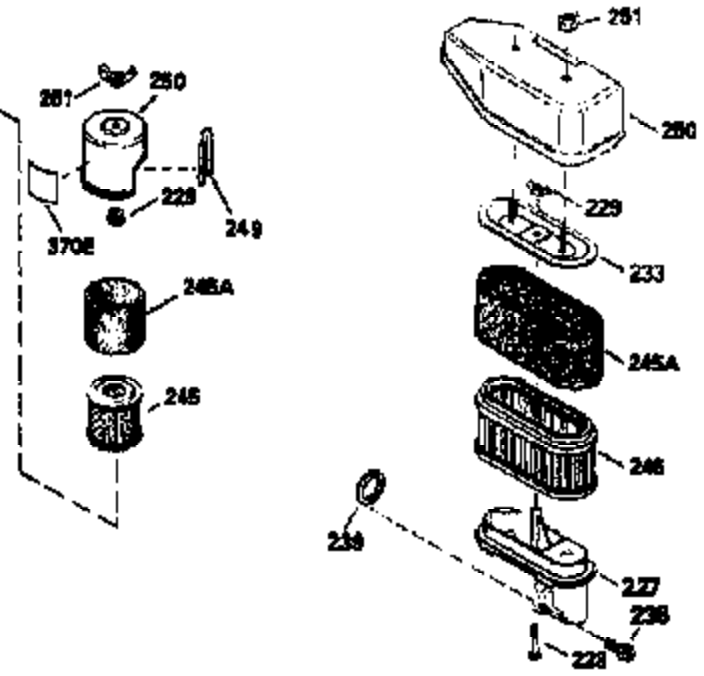

ILLUSTRATION SHOWS TYPICAL PARTS ONLY. ORDER BY PART NUMBER. PARTS NOT LISTED ARE SUPPLIED BY OEM.

VIEW 2 OF 3

Ref #	Part Number	Qty	Description
166	35827		Shroud, Engine
238	650932		Screw, 10-32 x 49/64"
245	35066		Filter, Air cleaner
246D	35435		Filter, Pre-Air (Optional)
250A	35065		Cover Assy., Air cleaner
263A	35821		Grill, Starter
287	650884		Screw, 8-32 x 1/2"
301A	35355		Fuel Cap (Use as required)
347	650898		Screw, 10-32 x 27/32"
354	35025		Staple (Not used on all models)
357	34985		Rope Stop & Staple Assy. (Incl. 354)
370G	34387		Decal, Instruction (Optional)
370C	35167		Decal, Throttle
390A	590637		Rewind Starter (Refer to Division 5, Section C, page 34 or Fiche 8A, Grid G-5 for breakdown)

ILLUSTRATION SHOWS TYPICAL PARTS ONLY. ORDER BY PART NUMBER. PARTS NOT LISTED ARE SUPPLIED BY OEM.

VIEW 3 OF 3

Ref #	Part Number	Qty	Description
19	31361		Spring, Extension
69	35261		* Gasket, Mounting flange
182	6201		Screw, 1/4-28 x 7/8"
185	31384A		Pipe, Intake (Incl. 224)
186	34358		Link, Governor spring
223	650451		Screw, 1/4-20 x 1"
238	650932		Screw, 10-32 x 49/64"
239	34338		* Gasket, Air cleaner
241	35797		Collar, Air cleaner
245	35066		Filter, Air cleaner
246D	35435		Filter, Pre-Air (Optional)
250A	35065		Cover Assy., Air cleaner
260	35826		Housing, Blower
263A	35821		Grill, Starter
275A	34613		Muffler
276	33753		Plate, Locking
277A	30063		Screw, Torx T-30, 1/4-20 x 1/2" (Use as req.)
277	650795		Screw, 1/4-20 x 2-1/4" (Use as requir ed)
354	35025		Staple (Not used on all models)
370C	35167		Decal, Throttle
370G	34387		Decal, Instruction (Optional)
410	730574		Opt.Debris Screen Kit (Incl.370G,411, 412,413)
411	35596		Debris Screen (Optional)
412	35597		Debris Screen Bracket (Optional)
413	650910		Screw, 8-32 x 1/4 (Optional)
415	730162		Muffler Adapter Kit(In.274,277A)(Use as req.)