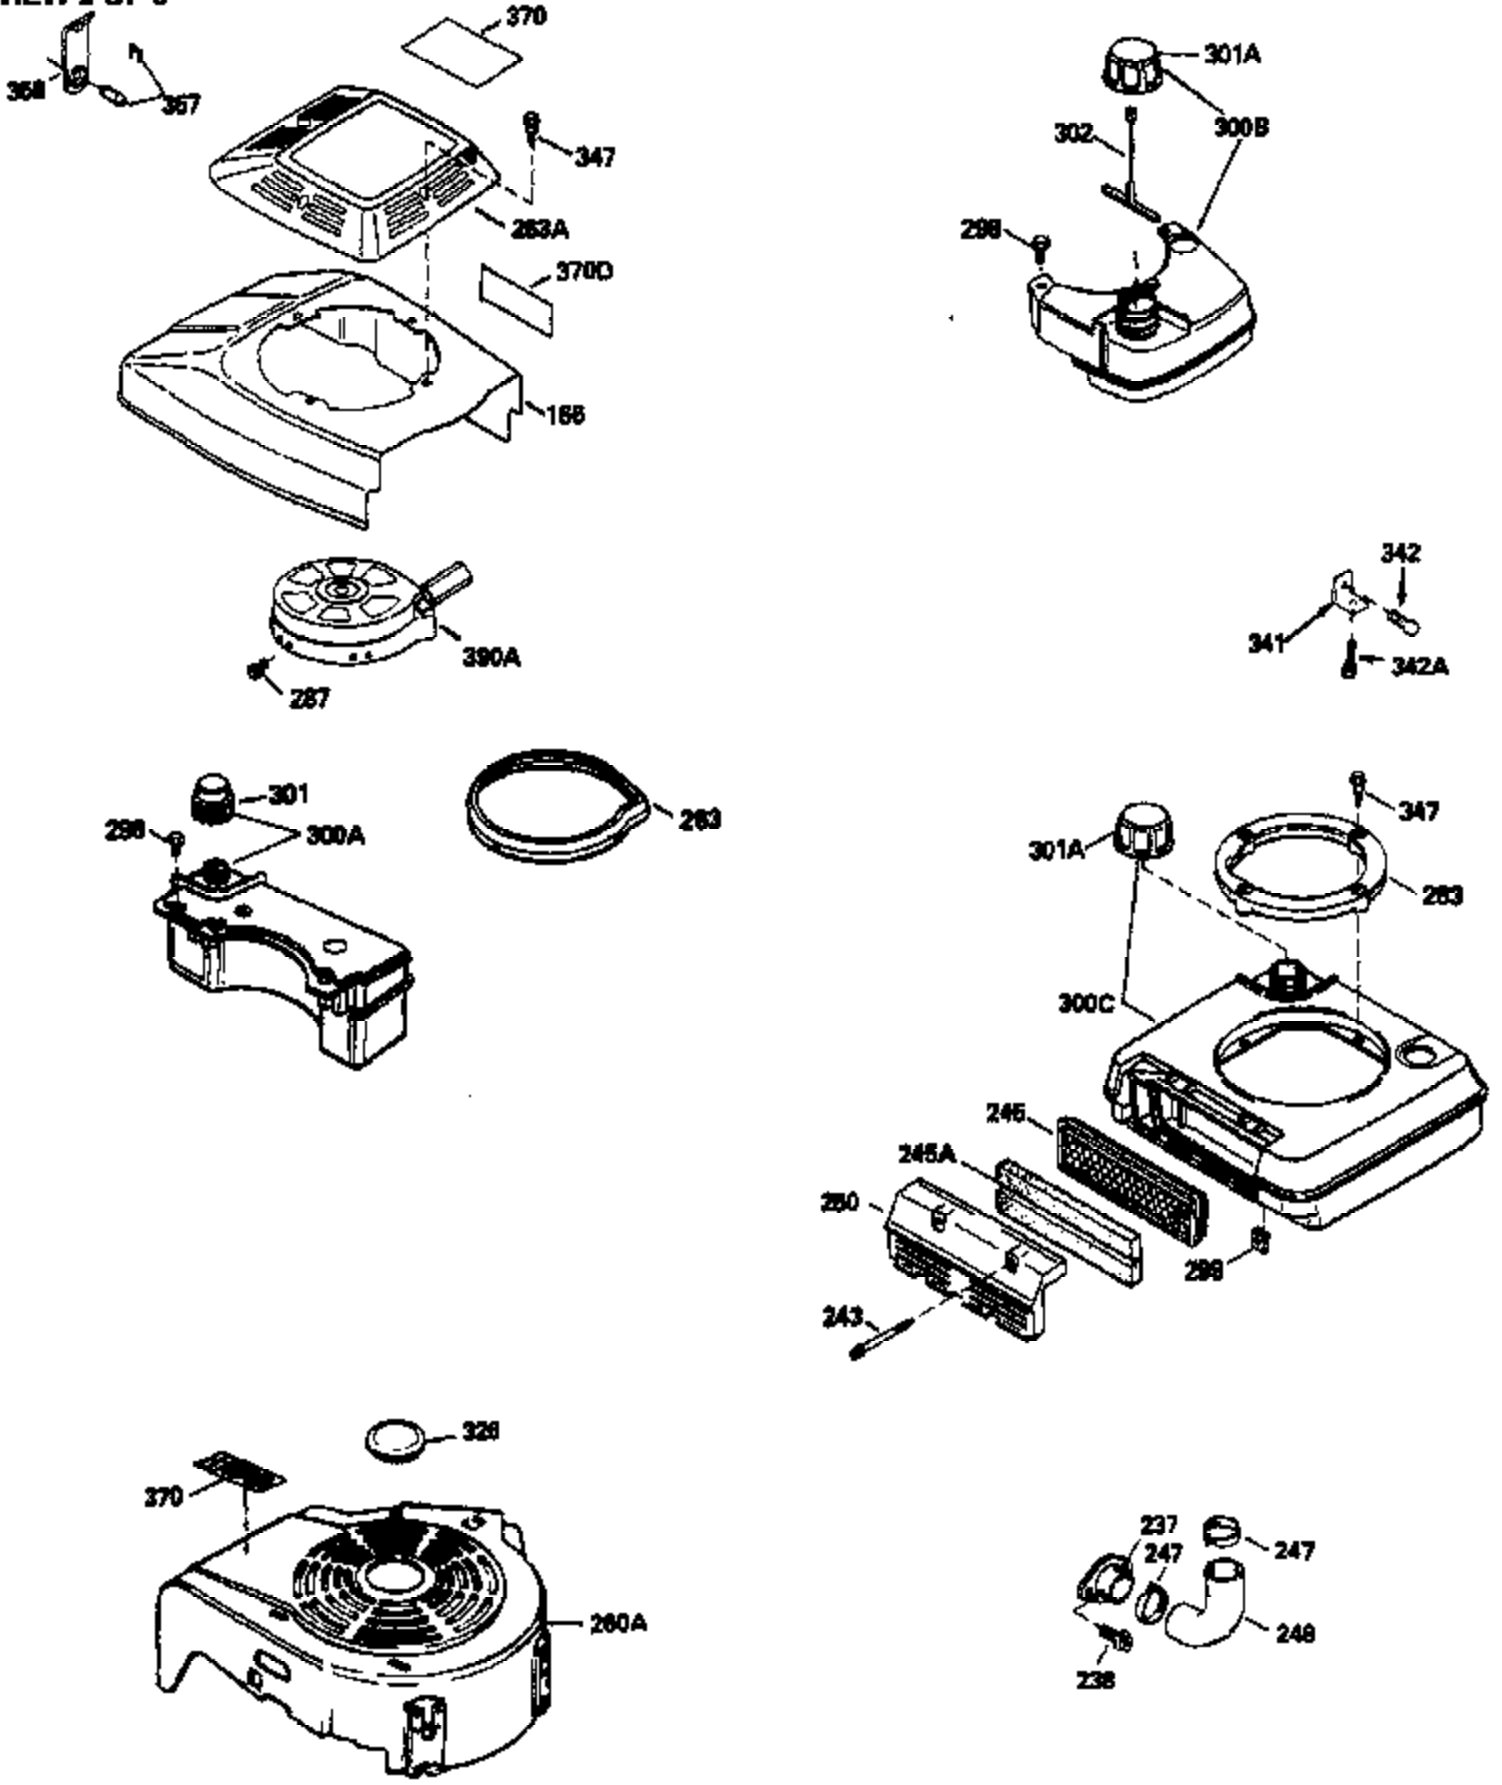

ILLUSTRATION SHOWS TYPICAL PARTS ONLY. ORDER BY PART NUMBER. PARTS NOT LISTED ARE SUPPLIED BY OEM.
VIEW 2 OF 3

Ref #	Part Number	Qty	Description
12B	34695	1	Breather Tube Elbow
166	35827	1	Engine Shroud
238	650932	2	Screw, 10-32 x 49/64"
245	35066	1	Air Cleaner Filter
250	35065	1	Air Cleaner Cover
263A	35821	1	Starter Grill
287	650884	2	Screw, 8-32 x 1/2"
301	35355	1	Fuel Cap
347	650898	4	Screw, 10-32 x 27/32"
357	34985	1	Starter Rope Retainer
370	35167	1	Instruction Decal