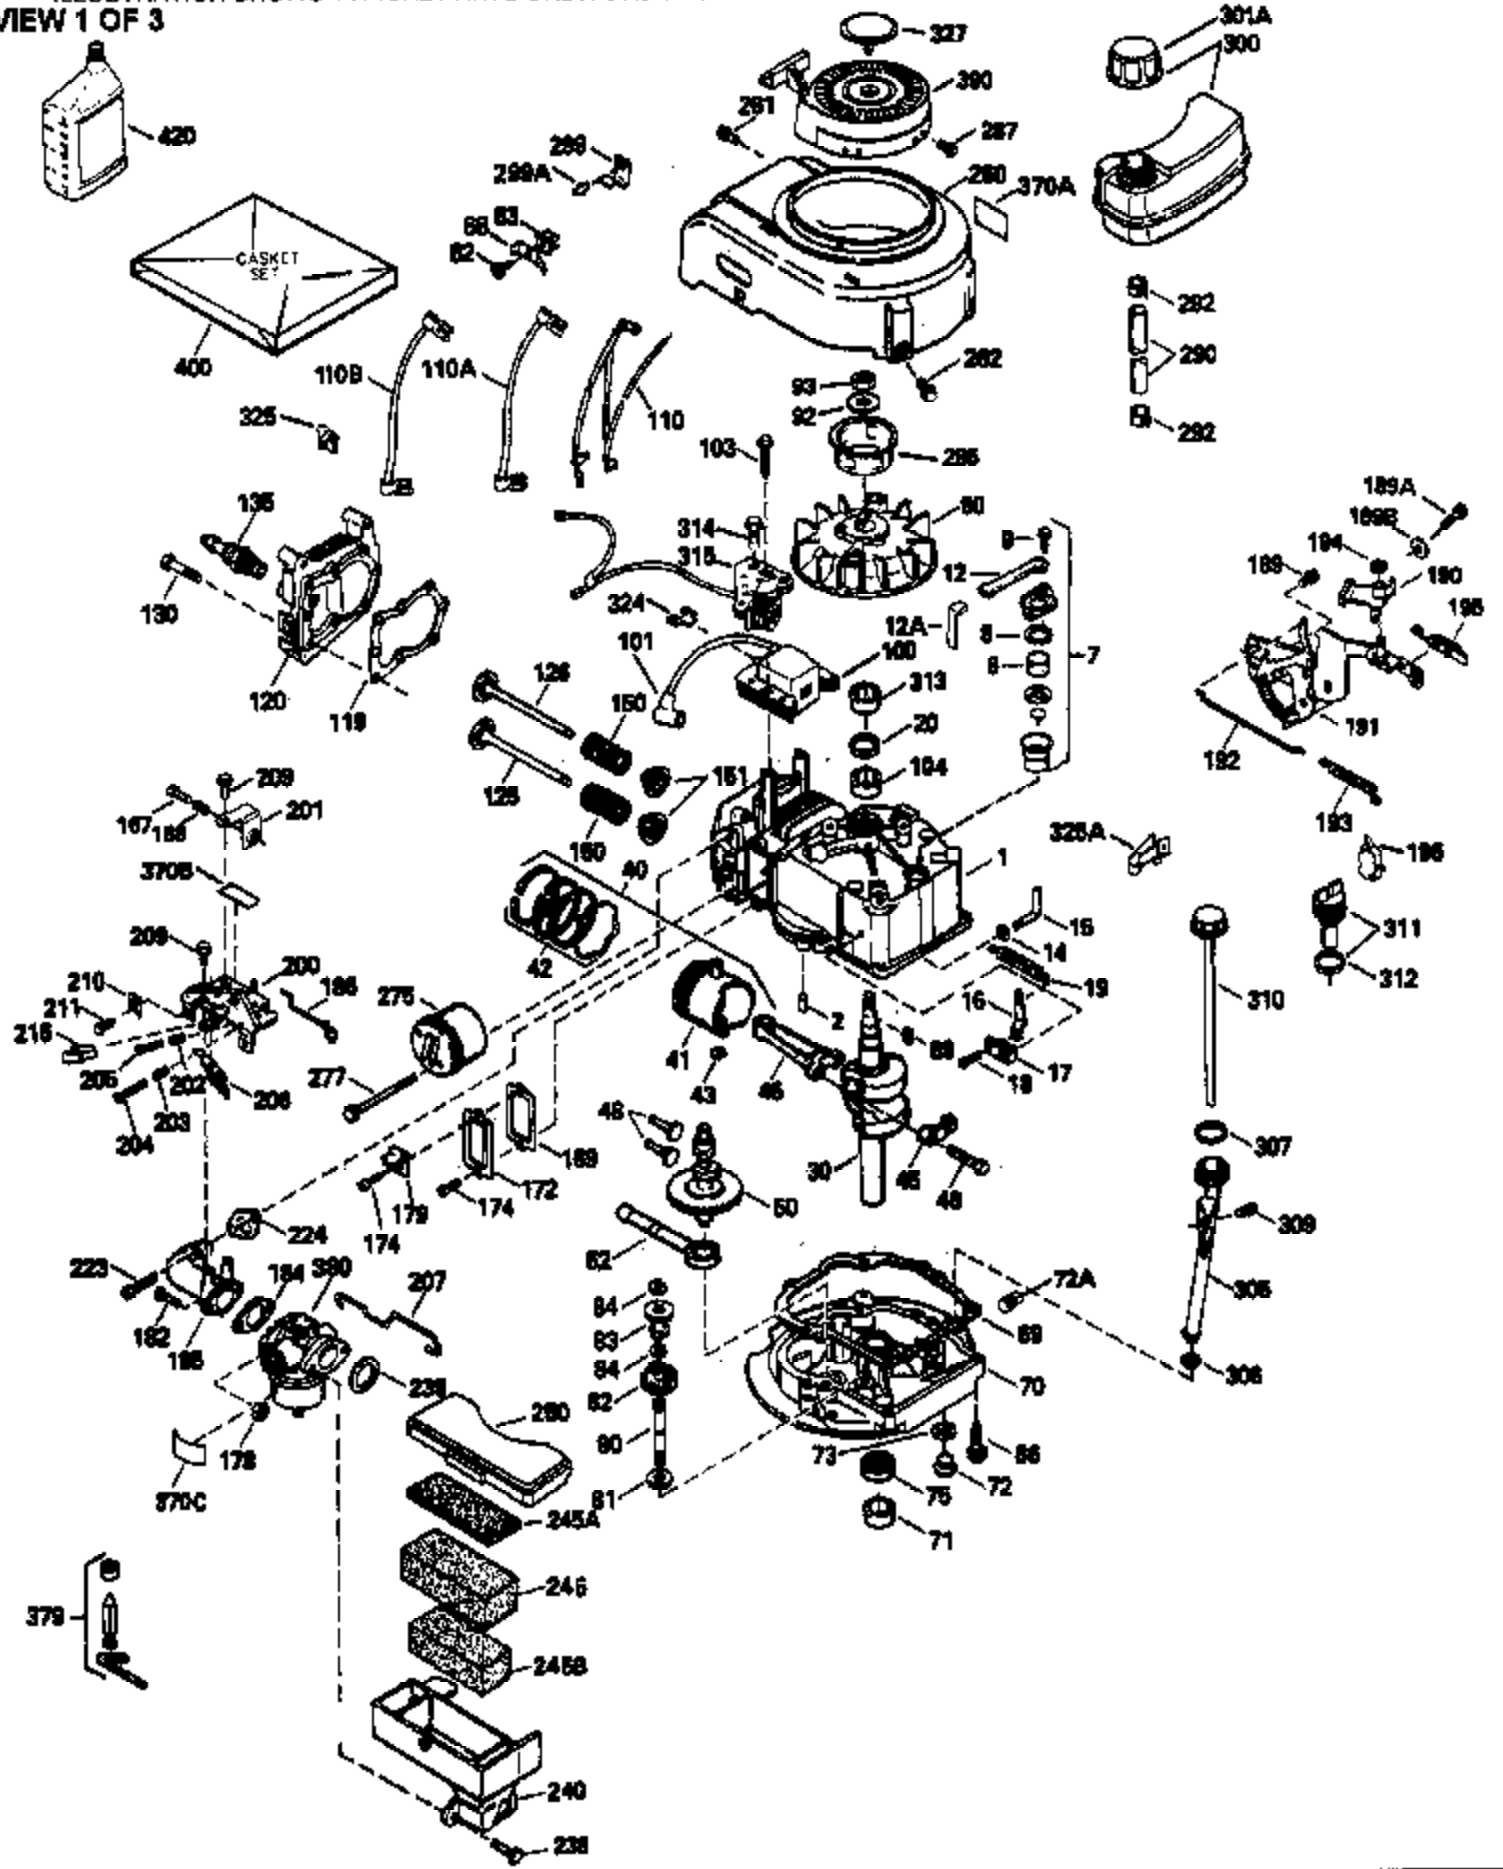

ILLUSTRATION SHOWS TYPICAL PARTS ONLY. ORDER BY PART NUMBER. PARTS NOT LISTED ARE SUPPLIED BY OEM.
VIEW 1 OF 3