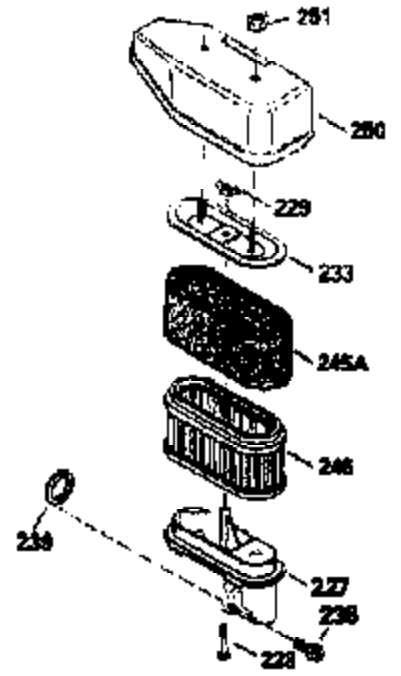

ILLUSTRATION SHOWS TYPICAL PARTS ONLY. ORDER BY PART NUMBER. PARTS NOT LISTED ARE SUPPLIED BY OEM.

VIEW 3 OF 3

Ref #	Part Number	Qty	Description
19	31361		Spring, Extension
69	35261		* Gasket, Mounting flange
182	6201		Screw, 1/4-28 x 7/8"
185	31384A		Pipe, Intake (Incl. 224)
186	34358		Link, Governor spring
223	650451		Screw, 1/4-20 x 1"
238	650932		Screw, 10-32 x 49/64"
239	34338		* Gasket, Air cleaner
241	35797		Collar, Air cleaner
245	35066		Filter, Air cleaner
246D	35435		Filter, Pre-Air (Optional)
250A	35065		Cover Assy., Air cleaner
260	35826		Housing, Blower
263A	35821		Grill, Starter
275A	34613		Muffler
276	33753		Plate, Locking
277A	30063		Screw, Torx T-30, 1/4-20 x 1/2" (Use as req.)
277	650795		Screw, 1/4-20 x 2-1/4" (Use as requir ed)
354	35025		Staple (Not used on all models)
370C	35167		Decal, Throttle
370G	34387		Decal, Instruction (Optional)
410	730574		Opt.Debris Screen Kit (Incl.370G,411, 412,413)
411	35596		Debris Screen (Optional)
412	35597		Debris Screen Bracket (Optional)
413	650910		Screw, 8-32 x 1/4 (Optional)
415	730162		Muffler Adapter Kit(In.274,277A)(Use as req.)