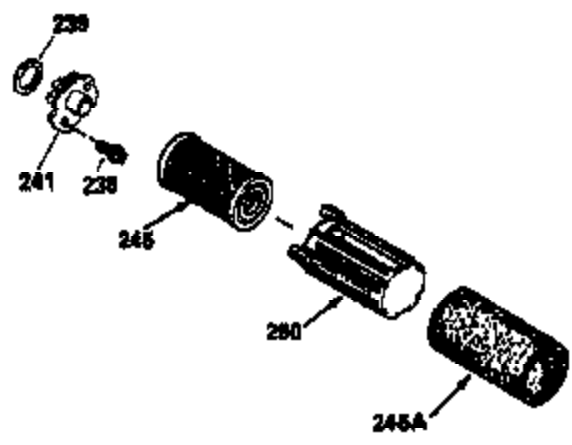

VIEW 3 OF 3

Ref #	Part Number	Qty	Description
12A	34695		Elbow, Breather tube
19	31361		Spring, Extension
69	35261		* Gasket, Mounting flange
118	730194		Rope Guide Kit (Use as required)
166	35827		Shroud, Engine
182	6201		Screw, 1/4-28 x 7/8"
185	31384A		Pipe, Intake (Incl. 224)
186	34358		Link, Governor spring
206	610973		Terminal (Use as required)
209	30200		Screw, 10-24 x 9/16"
223	650451		Screw, 1/4-20 x 1"
238	650932		Screw, 10-32 x 49/64"
239	34338		* Gasket, Air cleaner
241A	35797		Collar, Air cleaner
245A	35066		Filter, Air cleaner
246E	35435		Filter, Pre-air (Use as required)
250C	35065		Cover Assy., Air cleaner
260B	35826		Housing, Blower
274	26754A		* Gasket, Exhaust (Use as required)
275A	34613		Muffler
276	33753		Plate, Locking
277A	30063		Screw, Torx T-30, 1/4-20 x 1/2" (Use as req.)
277	650795		Screw, 1/4-20 x 2-1/4" (Use as required)
277	650774		Screw, 1/4-20 x 2-3/8" (Use as required)
277	792005		Screw, 1/4-20 x 2-1/2" (Use as required)
287B	650884		Screw, 8-32 x 1/2"
370G	35847		Decal, Instruction
370H	34387		Decal, Instruction (Optional)
370J	34870		Decal, Instruction (Optional)
370F	35840		Decal, Name
390C	590637		Rewind Starter (Refer to Division 5, Section C, page 34 or Fiche 8A, Grid G-5 for breakdown)
410	730574		Debris Screen Kit(Incl.370H,411-413)(Opt.)
411	35596		Screen, Debris (Optional)
412	35597		Bracket, Debris screen (Optional)
413	650910		Screw, 8-32 x 1/4 (Optional)
415	730162		Muffler Adapter Kit(Incl.274,277)(Use as req)
425	730571		Starter Muff Kit (Incl.370J,426,427)(Opt.)
426	32203		Starter Air Cleaner (Optional)
427	32204		Starter Air Cleaner Bracket (Optional)
436	611006		Stator Plate Ass'y.(Incl.377,378,437, 442-448)
437	30551		Spring, Breaker box cover
438	610947		Cover, Dust
439	610955		Gasket, Stator cover
440	30992		Cam, Breaker
442	610385		Washer
443	610408		Nut, 8-32
444	29181		Breaker Fastening Screw & Washer
445	610593		Condenser Fastening Screw
446	33356		Terminal, Ground