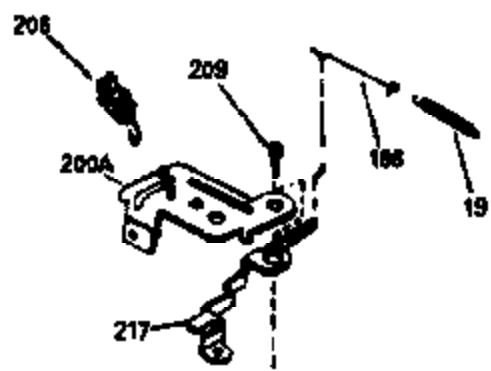

VIEW 3 OF 3

Ref #	Part Number	Qty	Description
12A	34695		Elbow, Breather tube
19	31361		Spring, Extension
69	35261		* Gasket, Mounting flange
118	730194		Rope Guide Kit (Use as required)
166	35827		Shroud, Engine
182	6201		Screw, 1/4-28 x 7/8"
185	31384A		Pipe, Intake (Incl. 224)
186	34358		Link, Governor spring
206	610973		Terminal (Use as required)
209	30200		Screw, 10-24 x 9/16"
223	650451		Screw, 1/4-20 x 1"
238	650932		Screw, 10-32 x 49/64"
239	34338		* Gasket, Air cleaner
241A	35797		Collar, Air cleaner
245A	35066		Filter, Air cleaner
246E	35435		Filter, Pre-air (Use as required)
250C	35065		Cover Assy., Air cleaner
260B	35826		Housing, Blower
274	26754A		* Gasket, Exhaust (Use as required)
275A	34613		Muffler
276	33753		Plate, Locking
277A	30063		Screw, Torx T-30, 1/4-20 x 1/2" (Use as req.)
277	650795		Screw, 1/4-20 x 2-1/4" (Use as required)
277	650774		Screw, 1/4-20 x 2-3/8" (Use as required)
277	792005		Screw, 1/4-20 x 2-1/2" (Use as required)
287B	650884		Screw, 8-32 x 1/2"
370G	35847		Decal, Instruction
370H	34387		Decal, Instruction (Optional)
370J	34870		Decal, Instruction (Optional)
370F	35840		Decal, Name
390C	590637		Rewind Starter (Refer to Division 5, Section C, page 34 or Fiche 8A, Grid G-5 for breakdown)
410	730574		Debris Screen Kit(Incl.370H,411-413)(Opt.)
411	35596		Screen, Debris (Optional)
412	35597		Bracket, Debris screen (Optional)
413	650910		Screw, 8-32 x 1/4 (Optional)
415	730162		Muffler Adapter Kit(Incl.274,277)(Use as req)
425	730571		Starter Muff Kit (Incl.370J,426,427)(Opt.)
426	32203		Starter Air Cleaner (Optional)
427	32204		Starter Air Cleaner Bracket (Optional)
436	611006		Stator Plate Ass'y.(Incl.377,378,437, 442-448)
437	30551		Spring, Breaker box cover
438	610947		Cover, Dust
439	610955		Gasket, Stator cover
440	30992		Cam, Breaker
442	610385		Washer
443	610408		Nut, 8-32
444	29181		Breaker Fastening Screw & Washer
445	610593		Condenser Fastening Screw
446	33356		Terminal, Ground