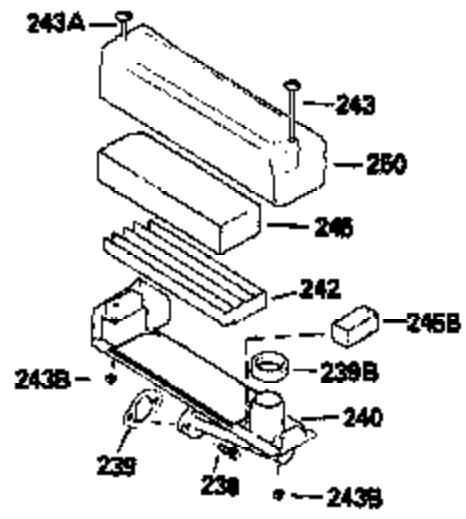

VIEW 3 OF 3

Ref #	Part Number	Qty	Description
12A	34695		Elbow, Breather tube
19	31361		Spring, Extension
69	35261		* Gasket, Mounting flange
118	730194		Rope Guide Kit (Use as required)
166	35827		Shroud, Engine
182	6201		Screw, 1/4-28 x 7/8"
185	31384A		Pipe, Intake (Incl. 224)
186	34358		Link, Governor spring
206	610973		Terminal (Use as required)
209	30200		Screw, 10-24 x 9/16"
223	650451		Screw, 1/4-20 x 1"
238	650932		Screw, 10-32 x 49/64"
239	34338		* Gasket, Air cleaner
241A	35797		Collar, Air cleaner
245A	35066		Filter, Air cleaner
246E	35435		Filter, Pre-air (Use as required)
250C	35065		Cover Assy., Air cleaner
260B	35826		Housing, Blower
274	26754A		* Gasket, Exhaust (Use as required)
275A	34613		Muffler
276	33753		Plate, Locking
277A	30063		Screw, Torx T-30, 1/4-20 x 1/2" (Use as req.)
277	650795		Screw, 1/4-20 x 2-1/4" (Use as required)
277	650774		Screw, 1/4-20 x 2-3/8" (Use as required)
277	792005		Screw, 1/4-20 x 2-1/2" (Use as required)
287B	650884		Screw, 8-32 x 1/2"
370G	35847		Decal, Instruction
370H	34387		Decal, Instruction (Optional)
370J	34870		Decal, Instruction (Optional)
370F	35840		Decal, Name
390C	590637		Rewind Starter (Refer to Division 5, Section C, page 34 or Fiche 8A, Grid G-5 for breakdown)
410	730574		Debris Screen Kit(Incl.370H,411-413)(Opt.)
411	35596		Screen, Debris (Optional)
412	35597		Bracket, Debris screen (Optional)
413	650910		Screw, 8-32 x 1/4 (Optional)
415	730162		Muffler Adapter Kit(Incl.274,277)(Use as req)
425	730571		Starter Muff Kit (Incl.370J,426,427)(Opt.)
426	32203		Starter Air Cleaner (Optional)
427	32204		Starter Air Cleaner Bracket (Optional)
436	611006		Stator Plate Ass'y.(Incl.377,378,437, 442-448)
437	30551		Spring, Breaker box cover
438	610947		Cover, Dust
439	610955		Gasket, Stator cover
440	30992		Cam, Breaker
442	610385		Washer
443	610408		Nut, 8-32
444	29181		Breaker Fastening Screw & Washer
445	610593		Condenser Fastening Screw
446	33356		Terminal, Ground