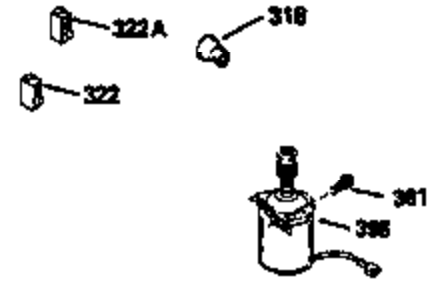

VIEW 3 OF 3

Ref #	Part Number	Qty	Description
12A	34695		Elbow, Breather tube
19	31361		Spring, Extension
69	35261		* Gasket, Mounting flange
118	730194		Rope Guide Kit (Use as required)
166	35827		Shroud, Engine
182	6201		Screw, 1/4-28 x 7/8"
185	31384A		Pipe, Intake (Incl. 224)
186	34358		Link, Governor spring
206	610973		Terminal (Use as required)
209	30200		Screw, 10-24 x 9/16"
223	650451		Screw, 1/4-20 x 1"
238	650932		Screw, 10-32 x 49/64"
239	34338		* Gasket, Air cleaner
241A	35797		Collar, Air cleaner
245A	35066		Filter, Air cleaner
246E	35435		Filter, Pre-air (Use as required)
250C	35065		Cover Assy., Air cleaner
260B	35826		Housing, Blower
274	26754A		* Gasket, Exhaust (Use as required)
275A	34613		Muffler
276	33753		Plate, Locking
277A	30063		Screw, Torx T-30, 1/4-20 x 1/2" (Use as req.)
277	650795		Screw, 1/4-20 x 2-1/4" (Use as required)
277	650774		Screw, 1/4-20 x 2-3/8" (Use as required)
277	792005		Screw, 1/4-20 x 2-1/2" (Use as required)
287B	650884		Screw, 8-32 x 1/2"
370G	35847		Decal, Instruction
370H	34387		Decal, Instruction (Optional)
370J	34870		Decal, Instruction (Optional)
370F	35840		Decal, Name
390C	590637		Rewind Starter (Refer to Division 5, Section C, page 34 or Fiche 8A, Grid G-5 for breakdown)
410	730574		Debris Screen Kit(Incl.370H,411-413)(Opt.)
411	35596		Screen, Debris (Optional)
412	35597		Bracket, Debris screen (Optional)
413	650910		Screw, 8-32 x 1/4 (Optional)
415	730162		Muffler Adapter Kit(Incl.274,277)(Use as req)
425	730571		Starter Muff Kit (Incl.370J,426,427)(Opt.)
426	32203		Starter Air Cleaner (Optional)
427	32204		Starter Air Cleaner Bracket (Optional)
436	611006		Stator Plate Ass'y.(Incl.377,378,437, 442-448)
437	30551		Spring, Breaker box cover
438	610947		Cover, Dust
439	610955		Gasket, Stator cover
440	30992		Cam, Breaker
442	610385		Washer
443	610408		Nut, 8-32
444	29181		Breaker Fastening Screw & Washer
445	610593		Condenser Fastening Screw
446	33356		Terminal, Ground