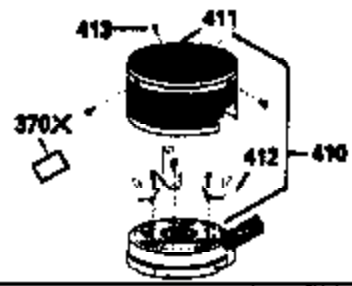

VIEW 3 OF 3

Ref #	Part Number	Qty	Description
12A	34695		Elbow, Breather tube
19	31361		Spring, Extension
69	35261		* Gasket, Mounting flange
118	730194		Rope Guide Kit (Use as required)
166	35827		Shroud, Engine
182	6201		Screw, 1/4-28 x 7/8"
185	31384A		Pipe, Intake (Incl. 224)
186	34358		Link, Governor spring
206	610973		Terminal (Use as required)
209	30200		Screw, 10-24 x 9/16"
223	650451		Screw, 1/4-20 x 1"
238	650932		Screw, 10-32 x 49/64"
239	34338		* Gasket, Air cleaner
241A	35797		Collar, Air cleaner
245A	35066		Filter, Air cleaner
246E	35435		Filter, Pre-air (Use as required)
250C	35065		Cover Assy., Air cleaner
260B	35826		Housing, Blower
274	26754A		* Gasket, Exhaust (Use as required)
275A	34613		Muffler
276	33753		Plate, Locking
277A	30063		Screw, Torx T-30, 1/4-20 x 1/2" (Use as req.)
277	650795		Screw, 1/4-20 x 2-1/4" (Use as required)
277	650774		Screw, 1/4-20 x 2-3/8" (Use as required)
277	792005		Screw, 1/4-20 x 2-1/2" (Use as required)
287B	650884		Screw, 8-32 x 1/2"
370G	35847		Decal, Instruction
370H	34387		Decal, Instruction (Optional)
370J	34870		Decal, Instruction (Optional)
370F	35840		Decal, Name
390C	590637		Rewind Starter (Refer to Division 5, Section C, page 34 or Fiche 8A, Grid G-5 for breakdown)
410	730574		Debris Screen Kit(Incl.370H,411-413)(Opt.)
411	35596		Screen, Debris (Optional)
412	35597		Bracket, Debris screen (Optional)
413	650910		Screw, 8-32 x 1/4 (Optional)
415	730162		Muffler Adapter Kit(Incl.274,277)(Use as req)
425	730571		Starter Muff Kit (Incl.370J,426,427)(Opt.)
426	32203		Starter Air Cleaner (Optional)
427	32204		Starter Air Cleaner Bracket (Optional)
436	611006		Stator Plate Ass'y.(Incl.377,378,437, 442-448)
437	30551		Spring, Breaker box cover
438	610947		Cover, Dust
439	610955		Gasket, Stator cover
440	30992		Cam, Breaker
442	610385		Washer
443	610408		Nut, 8-32
444	29181		Breaker Fastening Screw & Washer
445	610593		Condenser Fastening Screw
446	33356		Terminal, Ground