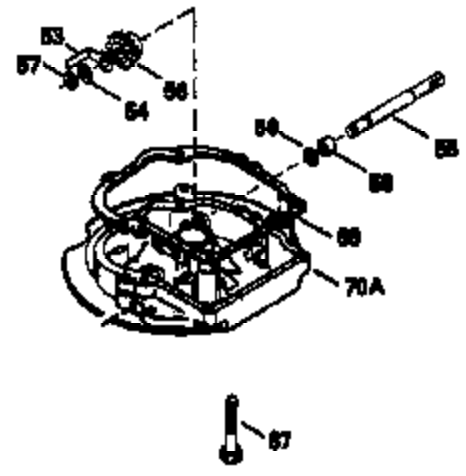

VIEW 3 OF 3

Ref #	Part Number	Qty	Description
12A	34695		Elbow, Breather tube
19	31361		Spring, Extension
69	35261		* Gasket, Mounting flange
118	730194		Rope Guide Kit (Use as required)
166	35827		Shroud, Engine
182	6201		Screw, 1/4-28 x 7/8"
185	31384A		Pipe, Intake (Incl. 224)
186	34358		Link, Governor spring
206	610973		Terminal (Use as required)
209	30200		Screw, 10-24 x 9/16"
223	650451		Screw, 1/4-20 x 1"
238	650932		Screw, 10-32 x 49/64"
239	34338		* Gasket, Air cleaner
241A	35797		Collar, Air cleaner
245A	35066		Filter, Air cleaner
246E	35435		Filter, Pre-air (Use as required)
250C	35065		Cover Assy., Air cleaner
260B	35826		Housing, Blower
274	26754A		* Gasket, Exhaust (Use as required)
275A	34613		Muffler
276	33753		Plate, Locking
277A	30063		Screw, Torx T-30, 1/4-20 x 1/2" (Use as req.)
277	650795		Screw, 1/4-20 x 2-1/4" (Use as required)
277	650774		Screw, 1/4-20 x 2-3/8" (Use as required)
277	792005		Screw, 1/4-20 x 2-1/2" (Use as required)
287B	650884		Screw, 8-32 x 1/2"
370G	35847		Decal, Instruction
370H	34387		Decal, Instruction (Optional)
370J	34870		Decal, Instruction (Optional)
370F	35840		Decal, Name
390C	590637		Rewind Starter (Refer to Division 5, Section C, page 34 or Fiche 8A, Grid G-5 for breakdown)
410	730574		Debris Screen Kit(Incl.370H,411-413)(Opt.)
411	35596		Screen, Debris (Optional)
412	35597		Bracket, Debris screen (Optional)
413	650910		Screw, 8-32 x 1/4 (Optional)
415	730162		Muffler Adapter Kit(Incl.274,277)(Use as req)
425	730571		Starter Muff Kit (Incl.370J,426,427)(Opt.)
426	32203		Starter Air Cleaner (Optional)
427	32204		Starter Air Cleaner Bracket (Optional)
436	611006		Stator Plate Ass'y.(Incl.377,378,437, 442-448)
437	30551		Spring, Breaker box cover
438	610947		Cover, Dust
439	610955		Gasket, Stator cover
440	30992		Cam, Breaker
442	610385		Washer
443	610408		Nut, 8-32
444	29181		Breaker Fastening Screw & Washer
445	610593		Condenser Fastening Screw
446	33356		Terminal, Ground