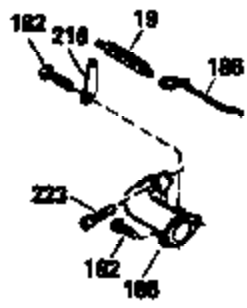

VIEW 3 OF 3

Ref #	Part Number	Qty	Description
12A	34695		Elbow, Breather tube
19	31361		Spring, Extension
69	35261		* Gasket, Mounting flange
118	730194		Rope Guide Kit (Use as required)
166	35827		Shroud, Engine
182	6201		Screw, 1/4-28 x 7/8"
185	31384A		Pipe, Intake (Incl. 224)
186	34358		Link, Governor spring
206	610973		Terminal (Use as required)
209	30200		Screw, 10-24 x 9/16"
223	650451		Screw, 1/4-20 x 1"
238	650932		Screw, 10-32 x 49/64"
239	34338		* Gasket, Air cleaner
241A	35797		Collar, Air cleaner
245A	35066		Filter, Air cleaner
246E	35435		Filter, Pre-air (Use as required)
250C	35065		Cover Assy., Air cleaner
260B	35826		Housing, Blower
274	26754A		* Gasket, Exhaust (Use as required)
275A	34613		Muffler
276	33753		Plate, Locking
277A	30063		Screw, Torx T-30, 1/4-20 x 1/2" (Use as req.)
277	650795		Screw, 1/4-20 x 2-1/4" (Use as required)
277	650774		Screw, 1/4-20 x 2-3/8" (Use as required)
277	792005		Screw, 1/4-20 x 2-1/2" (Use as required)
287B	650884		Screw, 8-32 x 1/2"
370G	35847		Decal, Instruction
370H	34387		Decal, Instruction (Optional)
370J	34870		Decal, Instruction (Optional)
370F	35840		Decal, Name
390C	590637		Rewind Starter (Refer to Division 5, Section C, page 34 or Fiche 8A, Grid G-5 for breakdown)
410	730574		Debris Screen Kit(Incl.370H,411-413)(Opt.)
411	35596		Screen, Debris (Optional)
412	35597		Bracket, Debris screen (Optional)
413	650910		Screw, 8-32 x 1/4 (Optional)
415	730162		Muffler Adapter Kit(Incl.274,277)(Use as req)
425	730571		Starter Muff Kit (Incl.370J,426,427)(Opt.)
426	32203		Starter Air Cleaner (Optional)
427	32204		Starter Air Cleaner Bracket (Optional)
436	611006		Stator Plate Ass'y.(Incl.377,378,437, 442-448)
437	30551		Spring, Breaker box cover
438	610947		Cover, Dust
439	610955		Gasket, Stator cover
440	30992		Cam, Breaker
442	610385		Washer
443	610408		Nut, 8-32
444	29181		Breaker Fastening Screw & Washer
445	610593		Condenser Fastening Screw
446	33356		Terminal, Ground