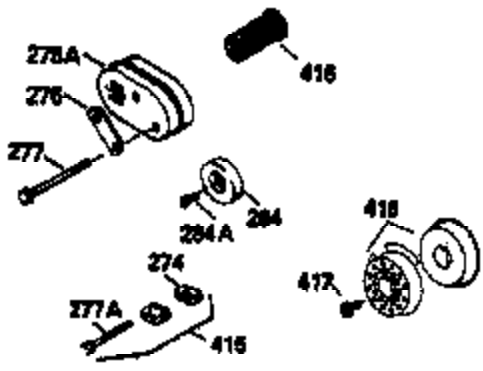

VIEW 3 OF 3

Ref #	Part Number	Qty	Description
12A	34695		Elbow, Breather tube
19	31361		Spring, Extension
69	35261		* Gasket, Mounting flange
118	730194		Rope Guide Kit (Use as required)
166	35827		Shroud, Engine
182	6201		Screw, 1/4-28 x 7/8"
185	31384A		Pipe, Intake (Incl. 224)
186	34358		Link, Governor spring
206	610973		Terminal (Use as required)
209	30200		Screw, 10-24 x 9/16"
223	650451		Screw, 1/4-20 x 1"
238	650932		Screw, 10-32 x 49/64"
239	34338		* Gasket, Air cleaner
241A	35797		Collar, Air cleaner
245A	35066		Filter, Air cleaner
246E	35435		Filter, Pre-air (Use as required)
250C	35065		Cover Assy., Air cleaner
260B	35826		Housing, Blower
274	26754A		* Gasket, Exhaust (Use as required)
275A	34613		Muffler
276	33753		Plate, Locking
277A	30063		Screw, Torx T-30, 1/4-20 x 1/2" (Use as req.)
277	650795		Screw, 1/4-20 x 2-1/4" (Use as required)
277	650774		Screw, 1/4-20 x 2-3/8" (Use as required)
277	792005		Screw, 1/4-20 x 2-1/2" (Use as required)
287B	650884		Screw, 8-32 x 1/2"
370G	35847		Decal, Instruction
370H	34387		Decal, Instruction (Optional)
370J	34870		Decal, Instruction (Optional)
370F	35840		Decal, Name
390C	590637		Rewind Starter (Refer to Division 5, Section C, page 34 or Fiche 8A, Grid G-5 for breakdown)
410	730574		Debris Screen Kit(Incl.370H,411-413)(Opt.)
411	35596		Screen, Debris (Optional)
412	35597		Bracket, Debris screen (Optional)
413	650910		Screw, 8-32 x 1/4 (Optional)
415	730162		Muffler Adapter Kit(Incl.274,277)(Use as req)
425	730571		Starter Muff Kit (Incl.370J,426,427)(Opt.)
426	32203		Starter Air Cleaner (Optional)
427	32204		Starter Air Cleaner Bracket (Optional)
436	611006		Stator Plate Ass'y.(Incl.377,378,437, 442-448)
437	30551		Spring, Breaker box cover
438	610947		Cover, Dust
439	610955		Gasket, Stator cover
440	30992		Cam, Breaker
442	610385		Washer
443	610408		Nut, 8-32
444	29181		Breaker Fastening Screw & Washer
445	610593		Condenser Fastening Screw
446	33356		Terminal, Ground