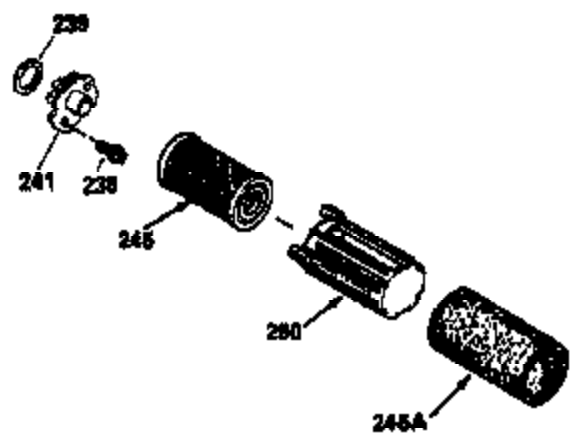

VIEW 3 OF 3

Ref #	Part Number	Qty	Description
12A	34695		Elbow, Breather tube
19	31361		Spring, Extension
69	35261		* Gasket, Mounting flange
118	730194		Rope Guide Kit (Use as required)
166	35827		Shroud, Engine
182	6201		Screw, 1/4-28 x 7/8"
185	31384A		Pipe, Intake (Incl. 224)
186	34358		Link, Governor spring
206	610973		Terminal (Use as required)
209	30200		Screw, 10-24 x 9/16"
223	650451		Screw, 1/4-20 x 1"
238	650932		Screw, 10-32 x 49/64"
239	34338		* Gasket, Air cleaner
241A	35797		Collar, Air cleaner
245A	35066		Filter, Air cleaner
246E	35435		Filter, Pre-air (Use as required)
250C	35065		Cover Assy., Air cleaner
260B	35826		Housing, Blower
274	26754A		* Gasket, Exhaust (Use as required)
275A	34613		Muffler
276	33753		Plate, Locking
277A	30063		Screw, Torx T-30, 1/4-20 x 1/2" (Use as req.)
277	650795		Screw, 1/4-20 x 2-1/4" (Use as required)
277	650774		Screw, 1/4-20 x 2-3/8" (Use as required)
277	792005		Screw, 1/4-20 x 2-1/2" (Use as required)
287B	650884		Screw, 8-32 x 1/2"
354	35025		Staple (Not used on all models)
370G	35847		Decal, Instruction
370H	34387		Decal, Instruction (Optional)
370J	34870		Decal, Instruction (Optional)
370F	35841		Decal, Name
390C	590637		Rewind Starter (Refer to Division 5, Section C, page 34 or Fiche 8A, Grid G-5 for breakdown)
410	730574		Debris Screen Kit(Incl.370H,411-413)(Opt.)
411	35596		Screen, Debris (Optional)
412	35597		Bracket, Debris screen (Optional)
413	650910		Screw, 8-32 x 1/4 (Optional)
415	730162		Muffler Adapter Kit(Incl.274,277)(Use as req)
425	730571		Starter Muff Kit (Incl.370J,426,427)(Opt.)
426	32203		Starter Air Cleaner (Optional)
427	32204		Starter Air Cleaner Bracket (Optional)
436	611006		Stator Plate Ass'y.(Incl.377,378,437, 442-448)
437	30551		Spring, Breaker box cover
438	610947		Cover, Dust
439	610955		Gasket, Stator cover
440	30992		Cam, Breaker
442	610385		Washer
443	610408		Nut, 8-32
444	29181		Breaker Fastening Screw & Washer
445	610593		Condenser Fastening Screw
446	33356		Terminal, Ground