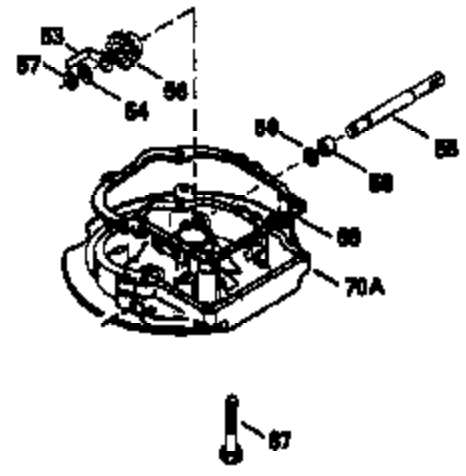

VIEW 3 OF 3

Ref #	Part Number	Qty	Description
12A	34695		Elbow, Breather tube
19	31361		Spring, Extension
69	35261		* Gasket, Mounting flange
118	730194		Rope Guide Kit (Use as required)
166	35827		Shroud, Engine
182	6201		Screw, 1/4-28 x 7/8"
185	31384A		Pipe, Intake (Incl. 224)
186	34358		Link, Governor spring
206	610973		Terminal (Use as required)
209	30200		Screw, 10-24 x 9/16"
223	650451		Screw, 1/4-20 x 1"
238	650932		Screw, 10-32 x 49/64"
239	34338		* Gasket, Air cleaner
241A	35797		Collar, Air cleaner
245A	35066		Filter, Air cleaner
246E	35435		Filter, Pre-air (Use as required)
250C	35065		Cover Assy., Air cleaner
260B	35826		Housing, Blower
274	26754A		* Gasket, Exhaust (Use as required)
275A	34613		Muffler
276	33753		Plate, Locking
277A	30063		Screw, Torx T-30, 1/4-20 x 1/2" (Use as req.)
277	650795		Screw, 1/4-20 x 2-1/4" (Use as required)
277	650774		Screw, 1/4-20 x 2-3/8" (Use as required)
277	792005		Screw, 1/4-20 x 2-1/2" (Use as required)
287B	650884		Screw, 8-32 x 1/2"
354	35025		Staple (Not used on all models)
370G	35847		Decal, Instruction
370H	34387		Decal, Instruction (Optional)
370J	34870		Decal, Instruction (Optional)
370F	35841		Decal, Name
390C	590637		Rewind Starter (Refer to Division 5, Section C, page 34 or Fiche 8A, Grid G-5 for breakdown)
410	730574		Debris Screen Kit(Incl.370H,411-413)(Opt.)
411	35596		Screen, Debris (Optional)
412	35597		Bracket, Debris screen (Optional)
413	650910		Screw, 8-32 x 1/4 (Optional)
415	730162		Muffler Adapter Kit(Incl.274,277)(Use as req)
425	730571		Starter Muff Kit (Incl.370J,426,427)(Opt.)
426	32203		Starter Air Cleaner (Optional)
427	32204		Starter Air Cleaner Bracket (Optional)
436	611006		Stator Plate Ass'y.(Incl.377,378,437, 442-448)
437	30551		Spring, Breaker box cover
438	610947		Cover, Dust
439	610955		Gasket, Stator cover
440	30992		Cam, Breaker
442	610385		Washer
443	610408		Nut, 8-32
444	29181		Breaker Fastening Screw & Washer
445	610593		Condenser Fastening Screw
446	33356		Terminal, Ground