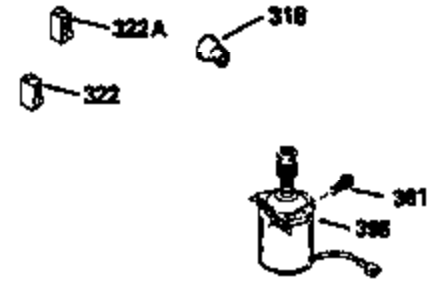

VIEW 3 OF 3

Ref #	Part Number	Qty	Description
12A	34695		Elbow, Breather tube
19	31361		Spring, Extension
69	35261		* Gasket, Mounting flange
118	730194		Rope Guide Kit (Use as required)
166	35827		Shroud, Engine
182	6201		Screw, 1/4-28 x 7/8"
185	31384A		Pipe, Intake (Incl. 224)
186	34358		Link, Governor spring
206	610973		Terminal (Use as required)
209	30200		Screw, 10-24 x 9/16"
223	650451		Screw, 1/4-20 x 1"
238	650932		Screw, 10-32 x 49/64"
239	34338		* Gasket, Air cleaner
241A	35797		Collar, Air cleaner
245A	35066		Filter, Air cleaner
246E	35435		Filter, Pre-air (Use as required)
250C	35065		Cover Assy., Air cleaner
260B	35826		Housing, Blower
274	26754A		* Gasket, Exhaust (Use as required)
275A	34613		Muffler
276	33753		Plate, Locking
277A	30063		Screw, Torx T-30, 1/4-20 x 1/2" (Use as req.)
277	650795		Screw, 1/4-20 x 2-1/4" (Use as required)
277	650774		Screw, 1/4-20 x 2-3/8" (Use as required)
277	792005		Screw, 1/4-20 x 2-1/2" (Use as required)
287B	650884		Screw, 8-32 x 1/2"
354	35025		Staple (Not used on all models)
370G	35847		Decal, Instruction
370H	34387		Decal, Instruction (Optional)
370J	34870		Decal, Instruction (Optional)
370F	35841		Decal, Name
390C	590637		Rewind Starter (Refer to Division 5, Section C, page 34 or Fiche 8A, Grid G-5 for breakdown)
410	730574		Debris Screen Kit(Incl.370H,411-413)(Opt.)
411	35596		Screen, Debris (Optional)
412	35597		Bracket, Debris screen (Optional)
413	650910		Screw, 8-32 x 1/4 (Optional)
415	730162		Muffler Adapter Kit(Incl.274,277)(Use as req)
425	730571		Starter Muff Kit (Incl.370J,426,427)(Opt.)
426	32203		Starter Air Cleaner (Optional)
427	32204		Starter Air Cleaner Bracket (Optional)
436	611006		Stator Plate Ass'y.(Incl.377,378,437, 442-448)
437	30551		Spring, Breaker box cover
438	610947		Cover, Dust
439	610955		Gasket, Stator cover
440	30992		Cam, Breaker
442	610385		Washer
443	610408		Nut, 8-32
444	29181		Breaker Fastening Screw & Washer
445	610593		Condenser Fastening Screw
446	33356		Terminal, Ground