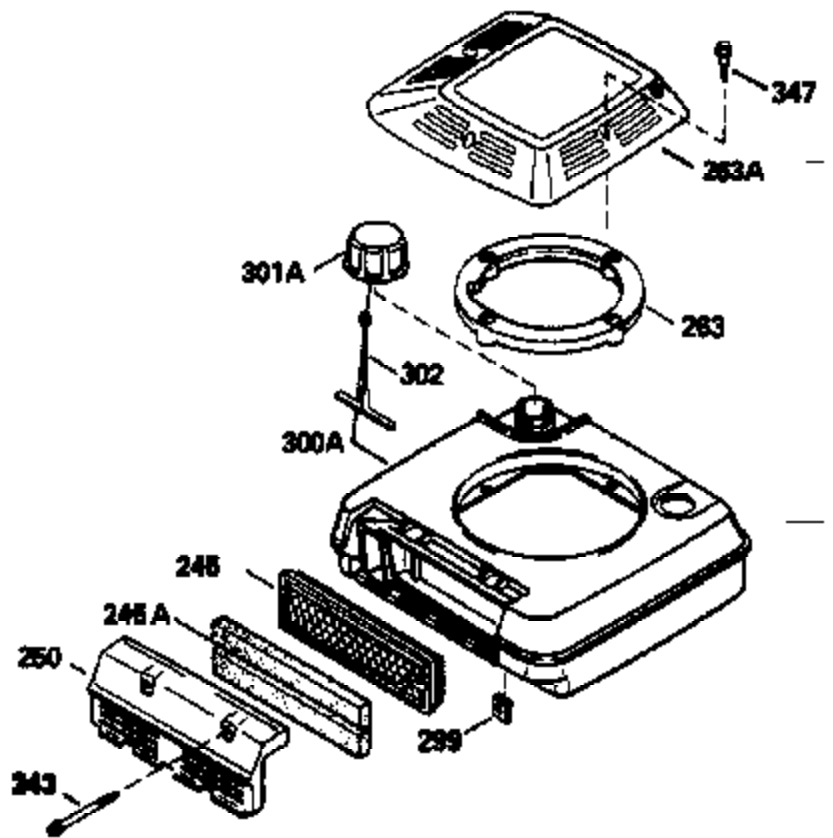

VIEW 2 OF 3

Ref #	Part Number	Qty	Description
12A	34695		Elbow, Breather tube
118	730194		Rope Guide Kit (Use as required)
166	35827		Shroud, Engine
238	650932		Screw, 10-32 x 49/64"
239	34338		* Gasket, Air cleaner
241A	35797		Collar, Air cleaner
245A	35066		Filter, Air cleaner
246E	35435		Filter, Pre-air (Use as required)
250C	35065		Cover Assy., Air cleaner
260B	35826		Housing, Blower
263A	35821		Grill, Starter
287B	650884		Screw, 8-32 x 1/2"
287A	650735		Screw, 10-24 x 3/8" (Use as required)
287A			Pop Rivet (3/16" Dia.) (Purchase locally)
301A	35355		Fuel Cap (Use as required)
347	650898		Screw, 10-32 x 27/32"
354	35025		Staple (Not used on all models)
357	34985		Rope Stop & Staple Assy. (Incl. 354)
370F	35841		Decal, Name
370G	35847		Decal, Instruction
370H	34387		Decal, Instruction (Optional)
370J	34870		Decal, Instruction (Optional)
390C	590637		Rewind Starter (Refer to Division 5, Section C, page 34 or Fiche 8A, Grid G-5 for breakdown)
425	730571		Starter Muff Kit (Incl.370J,426,427)(Opt.)
426	32203		Starter Air Cleaner (Optional)
427	32204		Starter Air Cleaner Bracket (Optional)
436	611006		Stator Plate Ass'y.(Incl.377,378,437, 442-448)
437	30551		Spring, Breaker box cover
438	610947		Cover, Dust
439	610955		Gasket, Stator cover
440	30992		Cam, Breaker
442	610385		Washer
443	610408		Nut, 8-32
444	29181		Breaker Fastening Screw & Washer
445	610593		Condenser Fastening Screw
446	33356		Terminal, Ground