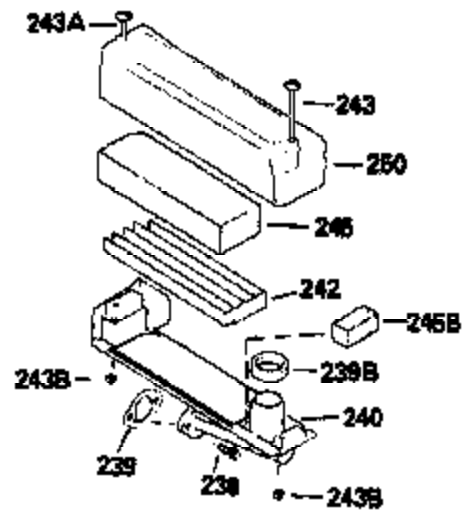

VIEW 3 OF 3

Ref #	Part Number	Qty	Description
12A	34695		Elbow, Breather tube
19	31361		Spring, Extension
69	35261		* Gasket, Mounting flange
118	730194		Rope Guide Kit (Use as required)
166	35827		Shroud, Engine
182	6201		Screw, 1/4-28 x 7/8"
185	31384A		Pipe, Intake (Incl. 224)
186	34358		Link, Governor spring
206	610973		Terminal (Use as required)
209	30200		Screw, 10-24 x 9/16"
223	650451		Screw, 1/4-20 x 1"
238	650932		Screw, 10-32 x 49/64"
239	34338		* Gasket, Air cleaner
241A	35797		Collar, Air cleaner
245A	35066		Filter, Air cleaner
246E	35435		Filter, Pre-air (Use as required)
250C	35065		Cover Assy., Air cleaner
260B	35826		Housing, Blower
274	26754A		* Gasket, Exhaust (Use as required)
275A	34613		Muffler
276	33753		Plate, Locking
277A	30063		Screw, Torx T-30, 1/4-20 x 1/2" (Use as req.)
277	650795		Screw, 1/4-20 x 2-1/4" (Use as required)
277	650774		Screw, 1/4-20 x 2-3/8" (Use as required)
277	792005		Screw, 1/4-20 x 2-1/2" (Use as required)
287B	650884		Screw, 8-32 x 1/2"
354	35025		Staple (Not used on all models)
370G	35847		Decal, Instruction
370H	34387		Decal, Instruction (Optional)
370J	34870		Decal, Instruction (Optional)
370F	35841		Decal, Name
390C	590637		Rewind Starter (Refer to Division 5, Section C, page 34 or Fiche 8A, Grid G-5 for breakdown)
410	730574		Debris Screen Kit(Incl.370H,411-413)(Opt.)
411	35596		Screen, Debris (Optional)
412	35597		Bracket, Debris screen (Optional)
413	650910		Screw, 8-32 x 1/4 (Optional)
415	730162		Muffler Adapter Kit(Incl.274,277)(Use as req)
425	730571		Starter Muff Kit (Incl.370J,426,427)(Opt.)
426	32203		Starter Air Cleaner (Optional)
427	32204		Starter Air Cleaner Bracket (Optional)
436	611006		Stator Plate Ass'y.(Incl.377,378,437, 442-448)
437	30551		Spring, Breaker box cover
438	610947		Cover, Dust
439	610955		Gasket, Stator cover
440	30992		Cam, Breaker
442	610385		Washer
443	610408		Nut, 8-32
444	29181		Breaker Fastening Screw & Washer
445	610593		Condenser Fastening Screw
446	33356		Terminal, Ground