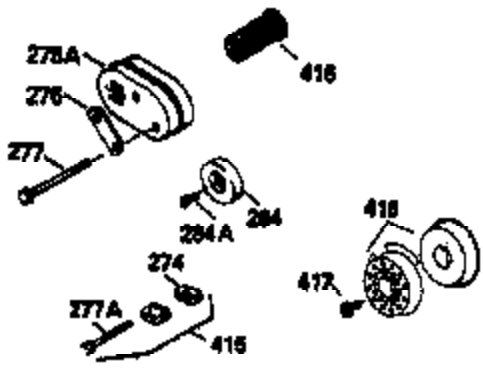

VIEW 3 OF 3

Ref #	Part Number	Qty	Description
12A	34695		Elbow, Breather tube
19	31361		Spring, Extension
69	35261		* Gasket, Mounting flange
118	730194		Rope Guide Kit (Use as required)
166	35827		Shroud, Engine
182	6201		Screw, 1/4-28 x 7/8"
185	31384A		Pipe, Intake (Incl. 224)
186	34358		Link, Governor spring
206	610973		Terminal (Use as required)
209	30200		Screw, 10-24 x 9/16"
223	650451		Screw, 1/4-20 x 1"
238	650932		Screw, 10-32 x 49/64"
239	34338		* Gasket, Air cleaner
241A	35797		Collar, Air cleaner
245A	35066		Filter, Air cleaner
246E	35435		Filter, Pre-air (Use as required)
250C	35065		Cover Assy., Air cleaner
260B	35826		Housing, Blower
274	26754A		* Gasket, Exhaust (Use as required)
275A	34613		Muffler
276	33753		Plate, Locking
277A	30063		Screw, Torx T-30, 1/4-20 x 1/2" (Use as req.)
277	650795		Screw, 1/4-20 x 2-1/4" (Use as required)
277	650774		Screw, 1/4-20 x 2-3/8" (Use as required)
277	792005		Screw, 1/4-20 x 2-1/2" (Use as required)
287B	650884		Screw, 8-32 x 1/2"
354	35025		Staple (Not used on all models)
370G	35847		Decal, Instruction
370H	34387		Decal, Instruction (Optional)
370J	34870		Decal, Instruction (Optional)
370F	35841		Decal, Name
390C	590637		Rewind Starter (Refer to Division 5, Section C, page 34 or Fiche 8A, Grid G-5 for breakdown)
410	730574		Debris Screen Kit(Incl.370H,411-413)(Opt.)
411	35596		Screen, Debris (Optional)
412	35597		Bracket, Debris screen (Optional)
413	650910		Screw, 8-32 x 1/4 (Optional)
415	730162		Muffler Adapter Kit(Incl.274,277)(Use as req)
425	730571		Starter Muff Kit (Incl.370J,426,427)(Opt.)
426	32203		Starter Air Cleaner (Optional)
427	32204		Starter Air Cleaner Bracket (Optional)
436	611006		Stator Plate Ass'y.(Incl.377,378,437, 442-448)
437	30551		Spring, Breaker box cover
438	610947		Cover, Dust
439	610955		Gasket, Stator cover
440	30992		Cam, Breaker
442	610385		Washer
443	610408		Nut, 8-32
444	29181		Breaker Fastening Screw & Washer
445	610593		Condenser Fastening Screw
446	33356		Terminal, Ground