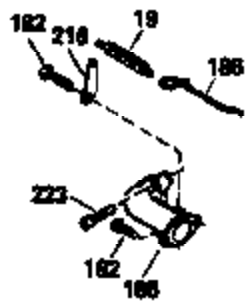

VIEW 3 OF 3

Ref #	Part Number	Qty	Description
12A	34695		Elbow, Breather tube
19	31361		Spring, Extension
69	35261		* Gasket, Mounting flange
118	730194		Rope Guide Kit (Use as required)
166	35827		Shroud, Engine
182	6201		Screw, 1/4-28 x 7/8"
185	31384A		Pipe, Intake (Incl. 224)
186	34358		Link, Governor spring
206	610973		Terminal (Use as required)
209	30200		Screw, 10-24 x 9/16"
223	650451		Screw, 1/4-20 x 1"
238	650932		Screw, 10-32 x 49/64"
239	34338		* Gasket, Air cleaner
241A	35797		Collar, Air cleaner
245A	35066		Filter, Air cleaner
246E	35435		Filter, Pre-air (Use as required)
250C	35065		Cover Assy., Air cleaner
260B	35826		Housing, Blower
274	26754A		* Gasket, Exhaust (Use as required)
275A	34613		Muffler
276	33753		Plate, Locking
277A	30063		Screw, Torx T-30, 1/4-20 x 1/2" (Use as req.)
277	650795		Screw, 1/4-20 x 2-1/4" (Use as required)
277	650774		Screw, 1/4-20 x 2-3/8" (Use as required)
277	792005		Screw, 1/4-20 x 2-1/2" (Use as required)
287B	650884		Screw, 8-32 x 1/2"
354	35025		Staple (Not used on all models)
370G	35847		Decal, Instruction
370H	34387		Decal, Instruction (Optional)
370J	34870		Decal, Instruction (Optional)
370F	35841		Decal, Name
390C	590637		Rewind Starter (Refer to Division 5, Section C, page 34 or Fiche 8A, Grid G-5 for breakdown)
410	730574		Debris Screen Kit(Incl.370H,411-413)(Opt.)
411	35596		Screen, Debris (Optional)
412	35597		Bracket, Debris screen (Optional)
413	650910		Screw, 8-32 x 1/4 (Optional)
415	730162		Muffler Adapter Kit(Incl.274,277)(Use as req)
425	730571		Starter Muff Kit (Incl.370J,426,427)(Opt.)
426	32203		Starter Air Cleaner (Optional)
427	32204		Starter Air Cleaner Bracket (Optional)
436	611006		Stator Plate Ass'y.(Incl.377,378,437, 442-448)
437	30551		Spring, Breaker box cover
438	610947		Cover, Dust
439	610955		Gasket, Stator cover
440	30992		Cam, Breaker
442	610385		Washer
443	610408		Nut, 8-32
444	29181		Breaker Fastening Screw & Washer
445	610593		Condenser Fastening Screw
446	33356		Terminal, Ground