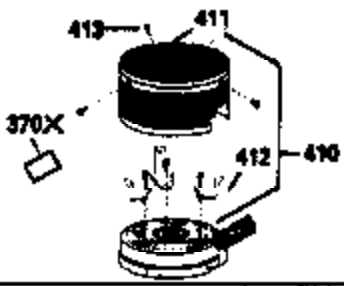

VIEW 3 OF 3

Ref #	Part Number	Qty	Description
12A	34695		Elbow, Breather tube
19	31361		Spring, Extension
69	35261		* Gasket, Mounting flange
118	730194		Rope Guide Kit (Use as required)
166	35827		Shroud, Engine
182	6201		Screw, 1/4-28 x 7/8"
185	31384A		Pipe, Intake (Incl. 224)
186	34358		Link, Governor spring
206	610973		Terminal (Use as required)
209	30200		Screw, 10-24 x 9/16"
223	650451		Screw, 1/4-20 x 1"
238	650932		Screw, 10-32 x 49/64"
239	34338		* Gasket, Air cleaner
241A	35797		Collar, Air cleaner
245A	35066		Filter, Air cleaner
246E	35435		Filter, Pre-air (Use as required)
250C	35065		Cover Assy., Air cleaner
260B	35826		Housing, Blower
274	26754A		* Gasket, Exhaust (Use as required)
275A	34613		Muffler
276	33753		Plate, Locking
277A	30063		Screw, Torx T-30, 1/4-20 x 1/2" (Use as req.)
277	650795		Screw, 1/4-20 x 2-1/4" (Use as required)
277	650774		Screw, 1/4-20 x 2-3/8" (Use as required)
277	792005		Screw, 1/4-20 x 2-1/2" (Use as required)
287B	650884		Screw, 8-32 x 1/2"
354	35025		Staple (Not used on all models)
370G	35847		Decal, Instruction
370H	34387		Decal, Instruction (Optional)
370J	34870		Decal, Instruction (Optional)
370F	35841		Decal, Name
390C	590637		Rewind Starter (Refer to Division 5, Section C, page 34 or Fiche 8A, Grid G-5 for breakdown)
410	730574		Debris Screen Kit(Incl.370H,411-413)(Opt.)
411	35596		Screen, Debris (Optional)
412	35597		Bracket, Debris screen (Optional)
413	650910		Screw, 8-32 x 1/4 (Optional)
415	730162		Muffler Adapter Kit(Incl.274,277)(Use as req)
425	730571		Starter Muff Kit (Incl.370J,426,427)(Opt.)
426	32203		Starter Air Cleaner (Optional)
427	32204		Starter Air Cleaner Bracket (Optional)
436	611006		Stator Plate Ass'y.(Incl.377,378,437, 442-448)
437	30551		Spring, Breaker box cover
438	610947		Cover, Dust
439	610955		Gasket, Stator cover
440	30992		Cam, Breaker
442	610385		Washer
443	610408		Nut, 8-32
444	29181		Breaker Fastening Screw & Washer
445	610593		Condenser Fastening Screw
446	33356		Terminal, Ground