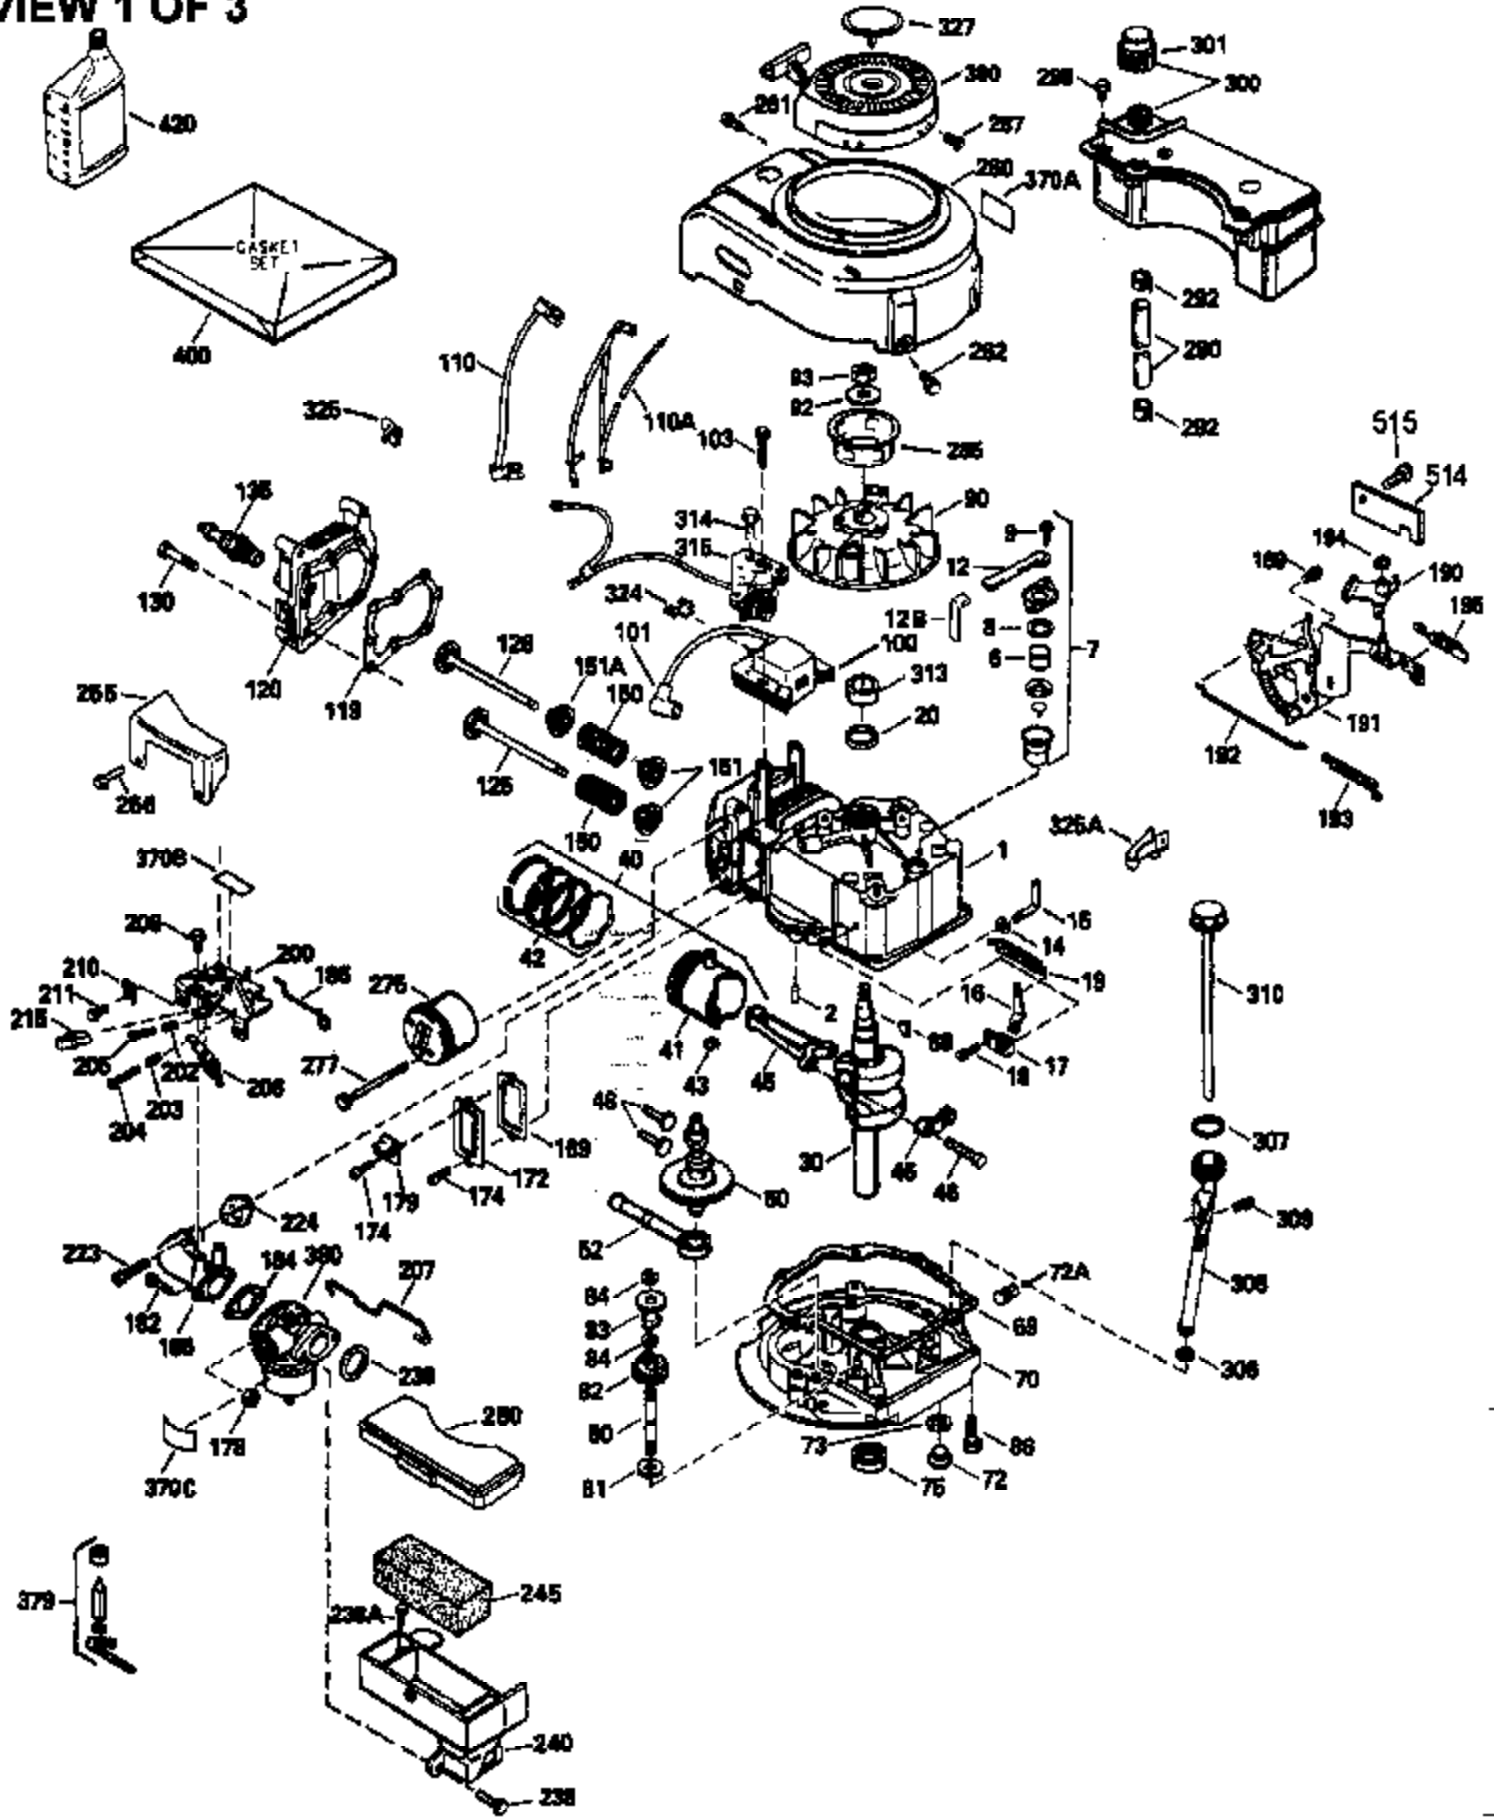

VIEW 1 OF 3

Ref #	Part Number	Qty	Description
1	35513		Cylinder (Incl. 2 & 20) (2-5/8" Bore)
2	26727		Pin, Dowel
6	33734		Element, Breather
7	34214A		Breather Ass'y. (Incl. 6, 8, 9, 12 , & 12A)
8	33735		* Gasket, Breather
9	30200		Screw, 10-24 x 9/16"
12	33886		Tube, Breather
12A	34695		Elbow, Breather tube
14	28277		Washer, Flat
15	30589		Rod, Governor (Incl. 14)
16	31383A		Lever, Governor
17	31335		Clamp, Governor lever
18	650548		Screw, 8-32 x 5/16"
19	31361		Spring, Extension
20	32600		Seal, Oil
30	35801		Crankshaft
40	35544		Piston, Pin & Ring Set (Std.) (2-5/8" Bore)
40	35545		Piston, Pin & Ring Set (.010" OS)
40	35546		Piston, Pin & Ring Set (.020" OS)
41	35541		Piston & Pin Ass'y. (Incl. 43)(Std.) (2-5/8")
41	35542		Piston & Pin Ass'y. (Incl. 43) (.010" OS)
41	35543		Piston & Pin Ass'y. (Incl. 43) (.020" OS)
42	35547		Ring Set (Std.) (2-5/8" Bore)
42	35548		Ring Set (.010" OS)
42	35549		Ring Set (.020" OS)
43	20381		Ring, Piston pin retaining
45	32875		Rod Assy., Connecting (Incl. 46)
46	32610A		Bolt, Connecting rod
48	27241		Lifter, Valve
50	33553		Camshaft (MCR)
52	29914		Oil Pump Assy.
69	35261		* Gasket, Mounting flange
70	34311C		Flange Ass'y. (Incl. 72, 72A, 73, 75 & 80)
72	30572		Plug, Oil drain (Incl. 73)
73	28833		* Drain Plug Gasket (Not req. W/plastic plug)
75	27897		Seal, Oil
80	30574		Shaft, Governor
81	30590A		Washer, Flat
82	30591		Gear Assy., Governor (Incl. 81)
83	30588A		Spool, Governor
84	29193		Ring, Retaining
86	650488		Screw, 1/4-20 x 1-1/4"
89	611004		Flywheel Key
90	611112		Flywheel
92	650815		Washer, Belleville
93	650816		Nut, Flywheel
100	34443A		Solid State Ignition
100	730207		Magneto-to-Solid State Conv. Kit (Includes solid state module, solid state flywheel key, and instructions.) (Use as required on external ignition engines only.)
101	610118		Cover, Spark plug (Use as required)
103	650814		Screw, Torx T-15, 10-24 x 1"
110	34961		Ground Wire
118	730194		Rope Guide Kit (Use as required)
119	33015A		* Gasket, Head
120	34342		Head, Cylinder
125	29314B		Intake Valve (Std.) (Incl. 151) (Conventional Ports)