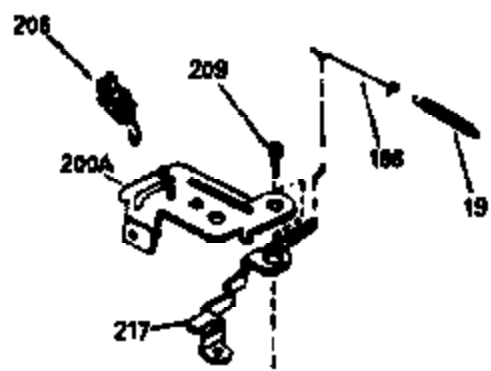

VIEW 3 OF 3

Ref #	Part Number	Qty	Description
12A	34695		Elbow, Breather tube
19	31361		Spring, Extension
69	35261		* Gasket, Mounting flange
118	730194		Rope Guide Kit (Use as required)
166	35827		Shroud, Engine
182	6201		Screw, 1/4-28 x 7/8"
185	31384A		Pipe, Intake (Incl. 224)
186	34358		Link, Governor spring
206	610973		Terminal (Use as required)
209	30200		Screw, 10-24 x 9/16"
223	650451		Screw, 1/4-20 x 1"
238	650932		Screw, 10-32 x 49/64"
239	34338		* Gasket, Air cleaner
241A	35797		Collar, Air cleaner
245A	35066		Filter, Air cleaner
246E	35435		Filter, Pre-air (Use as required)
250C	35065		Cover Assy., Air cleaner
260B	35826		Housing, Blower
274	26754A		* Gasket, Exhaust (Use as required)
275A	34613		Muffler
276	33753		Plate, Locking
277A	30063		Screw, Torx T-30, 1/4-20 x 1/2" (Use as req.)
277	650795		Screw, 1/4-20 x 2-1/4" (Use as required)
277	650774		Screw, 1/4-20 x 2-3/8" (Use as required)
277	792005		Screw, 1/4-20 x 2-1/2" (Use as required)
287B	650884		Screw, 8-32 x 1/2"
354	35025		Staple (Not used on all models)
370G	35847		Decal, Instruction
370H	34387		Decal, Instruction (Optional)
370J	34870		Decal, Instruction (Optional)
370F	35841		Decal, Name
390C	590637		Rewind Starter (Refer to Division 5, Section C, page 34 or Fiche 8A, Grid G-5 for breakdown)
410	730574		Debris Screen Kit(Incl.370H,411-413)(Opt.)
411	35596		Screen, Debris (Optional)
412	35597		Bracket, Debris screen (Optional)
413	650910		Screw, 8-32 x 1/4 (Optional)
415	730162		Muffler Adapter Kit(Incl.274,277)(Use as req)
425	730571		Starter Muff Kit (Incl.370J,426,427)(Opt.)
426	32203		Starter Air Cleaner (Optional)
427	32204		Starter Air Cleaner Bracket (Optional)
436	611006		Stator Plate Ass'y.(Incl.377,378,437, 442-448)
437	30551		Spring, Breaker box cover
438	610947		Cover, Dust
439	610955		Gasket, Stator cover
440	30992		Cam, Breaker
442	610385		Washer
443	610408		Nut, 8-32
444	29181		Breaker Fastening Screw & Washer
445	610593		Condenser Fastening Screw
446	33356		Terminal, Ground