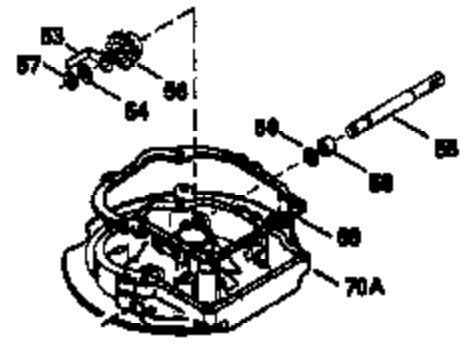

VIEW 3 OF 3

Ref #	Part Number	Qty	Description
12A	34695		Elbow, Breather tube
19	31361		Spring, Extension
69	35261		* Gasket, Mounting flange
118	730194		Rope Guide Kit (Use as required)
166	35827		Shroud, Engine
182	6201		Screw, 1/4-28 x 7/8"
185	31384A		Pipe, Intake (Incl. 224)
186	34337		Link, Governor spring
206	610973		Terminal (Use as required)
209	30200		Screw, 10-24 x 9/16"
223	650451		Screw, 1/4-20 x 1"
238	650932		Screw, 10-32 x 49/64"
239	34338		* Gasket, Air cleaner
241A	35797		Collar, Air cleaner
245A	35066		Filter, Air cleaner
246E	35435		Filter, Pre-air (Use as required)
250C	35065		Cover Assy., Air cleaner
260B	35826		Housing, Blower
274	26754A		* Gasket, Exhaust (Use as required)
275A	34613		Muffler
276	33753		Plate, Locking
277A	30063		Screw, Torx T-30, 1/4-20 x 1/2" (Use as req.)
277	650795		Screw, 1/4-20 x 2-1/4" (Use as required)
277	650774		Screw, 1/4-20 x 2-3/8" (Use as required)
277	792005		Screw, 1/4-20 x 2-1/2" (Use as required)
287B	650884		Screw, 8-32 x 1/2"
354	35025		Staple (Not used on all models)
370G	35847		Decal, Instruction
370H	34387		Decal, Instruction (Optional)
370J	34870		Decal, Instruction (Optional)
370F	35841		Decal, Name
390C	590637		Rewind Starter (Refer to Division 5, Section C, page 34 or Fiche 8A, Grid G-5 for breakdown)
410	730574		Debris Screen Kit(Incl.370H,411-413)(Opt.)
411	35596		Screen, Debris (Optional)
412	35597		Bracket, Debris screen (Optional)
413	650910		Screw, 8-32 x 1/4 (Optional)
415	730162		Muffler Adapter Kit(Incl.274,277)(Use as req)
425	730571		Starter Muff Kit (Incl.370J,426,427)(Opt.)
426	32203		Starter Air Cleaner (Optional)
427	32204		Starter Air Cleaner Bracket (Optional)
436	611006		Stator Plate Ass'y.(Incl.377,378,437, 442-448)
437	30551		Spring, Breaker box cover
438	610947		Cover, Dust
439	610955		Gasket, Stator cover
440	30992		Cam, Breaker
442	610385		Washer
443	610408		Nut, 8-32
444	29181		Breaker Fastening Screw & Washer
445	610593		Condenser Fastening Screw
446	33356		Terminal, Ground