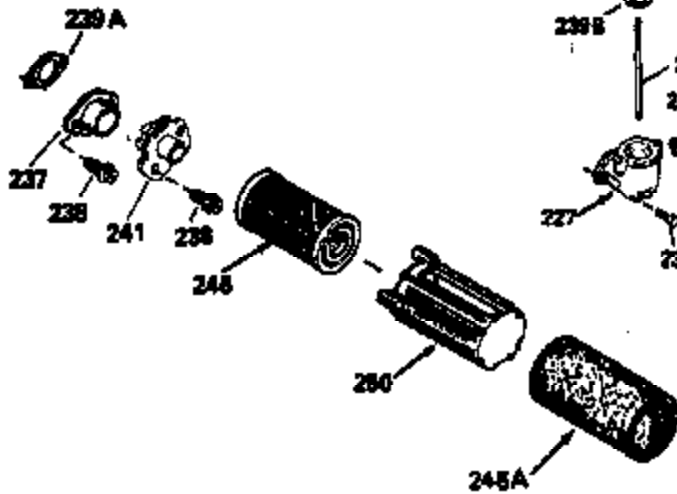

ILLUSTRATION SHOWS TYPICAL PARTS ONLY. ORDER BY PART NUMBER. PARTS NOT LISTED ARE SUPPLIED BY OEM.

VIEW 2 OF 3

Ref #	Part Number	Qty	Description
166	35827		Shroud, Engine
238	650932		Screw, 10-32 x 49/64"
245	35066		Filter, Air cleaner
246D	35435		Filter, Pre-Air (Optional)
250A	35065		Cover Assy., Air cleaner
263A	35821		Grill, Starter
287	650884		Screw, 8-32 x 1/2"
301A	35355		Fuel Cap (Use as required)
347	650898		Screw, 10-32 x 27/32"
354	35025		Staple (Not used on all models)
357	34985		Rope Stop & Staple Assy. (Incl. 354)
370F	35847		Decal, Instruction
370G	34387		Decal, Instruction (Optional)
390A	590637		Rewind Starter (Refer to Division 5, Section C, page 34 or Fiche 8A, Grid G-5 for breakdown)

ILLUSTRATION SHOWS TYPICAL PARTS ONLY. ORDER BY PART NUMBER. PARTS NOT LISTED ARE SUPPLIED BY OEM.

VIEW 3 OF 3

Ref #	Part Number	Qty	Description
19	31361		Spring, Extension
69	35261		* Gasket, Mounting flange
182	6201		Screw, 1/4-28 x 7/8"
185	31384A		Pipe, Intake (Incl. 224)
186	34337		Link, Governor spring
223	650451		Screw, 1/4-20 x 1"
238	650932		Screw, 10-32 x 49/64"
239	34338		* Gasket, Air cleaner
241	35797		Collar, Air cleaner
245	35066		Filter, Air cleaner
246D	35435		Filter, Pre-Air (Optional)
250A	35065		Cover Assy., Air cleaner
260	35826		Housing, Blower
263A	35821		Grill, Starter
275A	34613		Muffler
276	33753		Plate, Locking
277A	30063		Screw, Torx T-30, 1/4-20 x 1/2" (Use as req.)
277	650795		Screw, 1/4-20 x 2-1/4" (Use as requir ed)
354	35025		Staple (Not used on all models)
370F	35847		Decal, Instruction
370G	34387		Decal, Instruction (Optional)
410	730574		Opt.Debris Screen Kit (Incl.370G,411, 412,413)
411	35596		Debris Screen (Optional)
412	35597		Debris Screen Bracket (Optional)
413	650910		Screw, 8-32 x 1/4 (Optional)
415	730162		Muffler Adapter Kit(In.274,277A)(Use as req.)