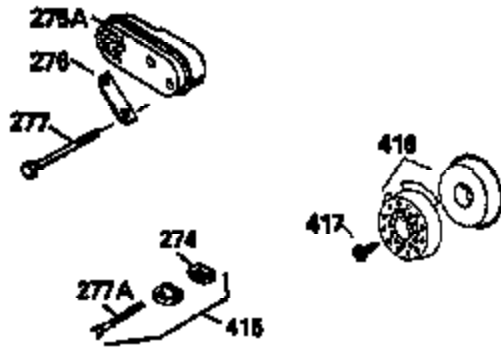

ILLUSTRATION SHOWS TYPICAL PARTS ONLY. ORDER BY PART NUMBER. PARTS NOT LISTED ARE SUPPLIED BY OEM.

VIEW 3 OF 3

Ref #	Part Number	Qty	Description
19	31361		Spring, Extension
69	35261		* Gasket, Mounting flange
182	6201		Screw, 1/4-28 x 7/8"
185	31384A		Pipe, Intake (Incl. 224)
186	34337		Link, Governor spring
223	650451		Screw, 1/4-20 x 1"
238	650932		Screw, 10-32 x 49/64"
239	34338		* Gasket, Air cleaner
241	35797		Collar, Air cleaner
245	35066		Filter, Air cleaner
246D	35435		Filter, Pre-Air (Optional)
250A	35065		Cover Assy., Air cleaner
260	35826		Housing, Blower
263A	35821		Grill, Starter
275A	34613		Muffler
276	33753		Plate, Locking
277A	30063		Screw, Torx T-30, 1/4-20 x 1/2" (Use as req.)
277	650795		Screw, 1/4-20 x 2-1/4" (Use as requir ed)
354	35025		Staple (Not used on all models)
370F	35847		Decal, Instruction
370G	34387		Decal, Instruction (Optional)
410	730574		Opt.Debris Screen Kit (Incl.370G,411, 412,413)
411	35596		Debris Screen (Optional)
412	35597		Debris Screen Bracket (Optional)
413	650910		Screw, 8-32 x 1/4 (Optional)
415	730162		Muffler Adapter Kit(In.274,277A)(Use as req.)