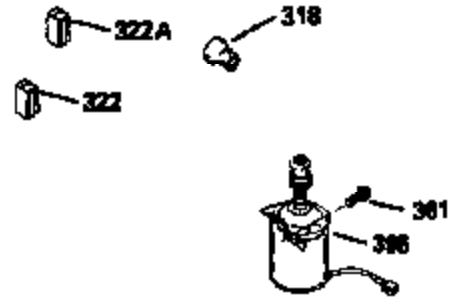

ILLUSTRATION SHOWS TYPICAL PARTS ONLY. ORDER BY PART NUMBER. PARTS NOT LISTED ARE SUPPLIED BY OEM.

VIEW 2 OF 3

Ref #	Part Number	Qty	Description
166	35827		Shroud, Engine
238	650932		Screw, 10-32 x 49/64"
245	35066		Filter, Air cleaner
246D	35435		Filter, Pre-Air (Optional)
250A	35065		Cover Assy., Air cleaner
263A	35821		Grill, Starter
287	650884		Screw, 8-32 x 1/2"
301A	35355		Fuel Cap (Use as required)
347	650898		Screw, 10-32 x 27/32"
354	35025		Staple (Not used on all models)
357	34985		Rope Stop & Staple Assy. (Incl. 354)
370F	35847		Decal, Instruction
370G	34387		Decal, Instruction (Optional)
390A	590637		Rewind Starter (Refer to Division 5, Section C, page 34 or Fiche 8A, Grid G-5 for breakdown)

ILLUSTRATION SHOWS TYPICAL PARTS ONLY. ORDER BY PART NUMBER. PARTS NOT LISTED ARE SUPPLIED BY OEM.

VIEW 3 OF 3

Ref #	Part Number	Qty	Description
19	31361		Spring, Extension
69	35261		* Gasket, Mounting flange
182	6201		Screw, 1/4-28 x 7/8"
185	31384A		Pipe, Intake (Incl. 224)
186	34337		Link, Governor spring
223	650451		Screw, 1/4-20 x 1"
238	650932		Screw, 10-32 x 49/64"
239	34338		* Gasket, Air cleaner
241	35797		Collar, Air cleaner
245	35066		Filter, Air cleaner
246D	35435		Filter, Pre-Air (Optional)
250A	35065		Cover Assy., Air cleaner
260	35826		Housing, Blower
263A	35821		Grill, Starter
275A	34613		Muffler
276	33753		Plate, Locking
277A	30063		Screw, Torx T-30, 1/4-20 x 1/2" (Use as req.)
277	650795		Screw, 1/4-20 x 2-1/4" (Use as requir ed)
354	35025		Staple (Not used on all models)
370F	35847		Decal, Instruction
370G	34387		Decal, Instruction (Optional)
410	730574		Opt.Debris Screen Kit (Incl.370G,411, 412,413)
411	35596		Debris Screen (Optional)
412	35597		Debris Screen Bracket (Optional)
413	650910		Screw, 8-32 x 1/4 (Optional)
415	730162		Muffler Adapter Kit(In.274,277A)(Use as req.)