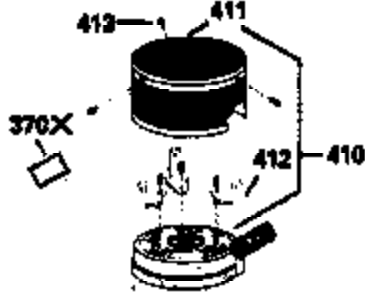

ILLUSTRATION SHOWS TYPICAL PARTS ONLY. ORDER BY PART NUMBER. PARTS NOT LISTED ARE SUPPLIED BY OEM.

VIEW 3 OF 3

Ref #	Part Number	Qty	Description
19	31361		Spring, Extension
69	35261		* Gasket, Mounting flange
182	6201		Screw, 1/4-28 x 7/8"
185	31384A		Pipe, Intake (Incl. 224)
186	34337		Link, Governor spring
223	650451		Screw, 1/4-20 x 1"
238	650932		Screw, 10-32 x 49/64"
239	34338		* Gasket, Air cleaner
241	35797		Collar, Air cleaner
245	35066		Filter, Air cleaner
246D	35435		Filter, Pre-Air (Optional)
250A	35065		Cover Assy., Air cleaner
260	35826		Housing, Blower
263A	35821		Grill, Starter
275A	34613		Muffler
276	33753		Plate, Locking
277A	30063		Screw, Torx T-30, 1/4-20 x 1/2" (Use as req.)
277	650795		Screw, 1/4-20 x 2-1/4" (Use as requir ed)
354	35025		Staple (Not used on all models)
370F	35847		Decal, Instruction
370G	34387		Decal, Instruction (Optional)
410	730574		Opt.Debris Screen Kit (Incl.370G,411, 412,413)
411	35596		Debris Screen (Optional)
412	35597		Debris Screen Bracket (Optional)
413	650910		Screw, 8-32 x 1/4 (Optional)
415	730162		Muffler Adapter Kit(In.274,277A)(Use as req.)