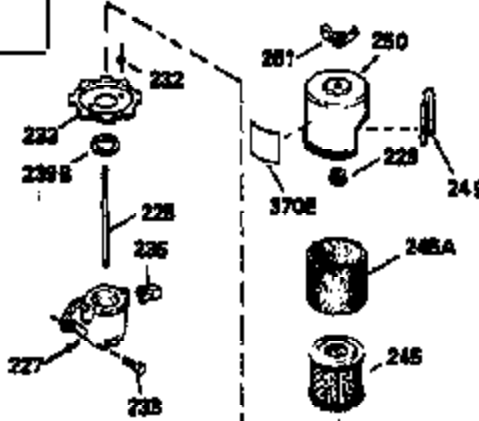

ILLUSTRATION SHOWS TYPICAL PARTS ONLY. ORDER BY PART NUMBER. PARTS NOT LISTED ARE SUPPLIED BY OEM.

VIEW 2 OF 3

Ref #	Part Number	Qty	Description
166	35827		Shroud, Engine
238	650932		Screw, 10-32 x 49/64"
245	35066		Filter, Air cleaner
246D	35435		Filter, Pre-Air (Optional)
250A	35065		Cover Assy., Air cleaner
263A	35821		Grill, Starter
287	650884		Screw, 8-32 x 1/2"
301A	35355		Fuel Cap (Use as required)
347	650898		Screw, 10-32 x 27/32"
354	35025		Staple (Not used on all models)
357	34985		Rope Stop & Staple Assy. (Incl. 354)
370F	35847		Decal, Instruction
370G	34387		Decal, Instruction (Optional)
390A	590637		Rewind Starter (Refer to Division 5, Section C, page 34 or Fiche 8A, Grid G-5 for breakdown)

ILLUSTRATION SHOWS TYPICAL PARTS ONLY. ORDER BY PART NUMBER. PARTS NOT LISTED ARE SUPPLIED BY OEM.

VIEW 3 OF 3

Ref #	Part Number	Qty	Description
19	31361		Spring, Extension
69	35261		* Gasket, Mounting flange
182	6201		Screw, 1/4-28 x 7/8"
185	31384A		Pipe, Intake (Incl. 224)
186	34337		Link, Governor spring
223	650451		Screw, 1/4-20 x 1"
238	650932		Screw, 10-32 x 49/64"
239	34338		* Gasket, Air cleaner
241	35797		Collar, Air cleaner
245	35066		Filter, Air cleaner
246D	35435		Filter, Pre-Air (Optional)
250A	35065		Cover Assy., Air cleaner
260	35826		Housing, Blower
263A	35821		Grill, Starter
275A	34613		Muffler
276	33753		Plate, Locking
277A	30063		Screw, Torx T-30, 1/4-20 x 1/2" (Use as req.)
277	650795		Screw, 1/4-20 x 2-1/4" (Use as requir ed)
354	35025		Staple (Not used on all models)
370F	35847		Decal, Instruction
370G	34387		Decal, Instruction (Optional)
410	730574		Opt.Debris Screen Kit (Incl.370G,411, 412,413)
411	35596		Debris Screen (Optional)
412	35597		Debris Screen Bracket (Optional)
413	650910		Screw, 8-32 x 1/4 (Optional)
415	730162		Muffler Adapter Kit(In.274,277A)(Use as req.)