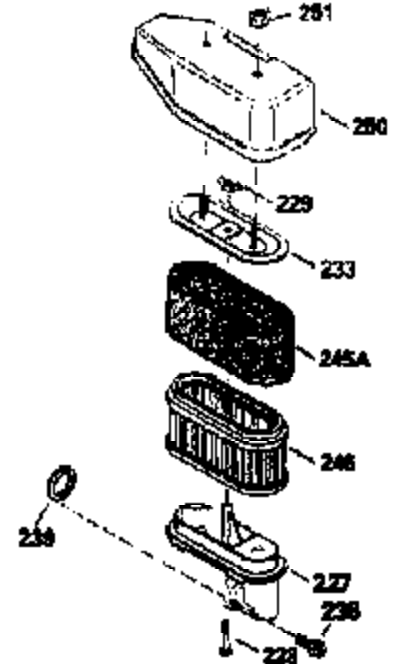

ILLUSTRATION SHOWS TYPICAL PARTS ONLY. ORDER BY PART NUMBER. PARTS NOT LISTED ARE SUPPLIED BY OEM.

VIEW 3 OF 3

Ref #	Part Number	Qty	Description
19	31361		Spring, Extension
69	35261		* Gasket, Mounting flange
182	6201		Screw, 1/4-28 x 7/8"
185	31384A		Pipe, Intake (Incl. 224)
186	34337		Link, Governor spring
223	650451		Screw, 1/4-20 x 1"
238	650932		Screw, 10-32 x 49/64"
239	34338		* Gasket, Air cleaner
241	35797		Collar, Air cleaner
245	35066		Filter, Air cleaner
246D	35435		Filter, Pre-Air (Optional)
250A	35065		Cover Assy., Air cleaner
260	35826		Housing, Blower
263A	35821		Grill, Starter
275A	34613		Muffler
276	33753		Plate, Locking
277A	30063		Screw, Torx T-30, 1/4-20 x 1/2" (Use as req.)
277	650795		Screw, 1/4-20 x 2-1/4" (Use as requir ed)
354	35025		Staple (Not used on all models)
370F	35847		Decal, Instruction
370G	34387		Decal, Instruction (Optional)
410	730574		Opt.Debris Screen Kit (Incl.370G,411, 412,413)
411	35596		Debris Screen (Optional)
412	35597		Debris Screen Bracket (Optional)
413	650910		Screw, 8-32 x 1/4 (Optional)
415	730162		Muffler Adapter Kit(In.274,277A)(Use as req.)