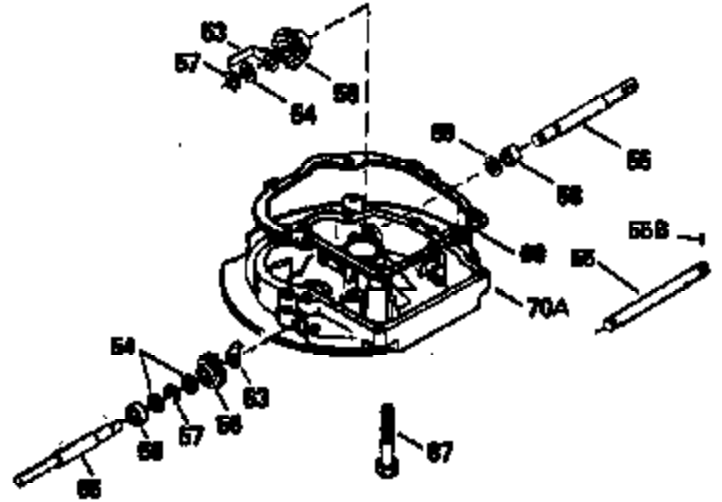

ILLUSTRATION SHOWS TYPICAL PARTS ONLY. ORDER BY PART NUMBER. PARTS NOT LISTED ARE SUPPLIED BY OEM.

VIEW 2 OF 3

Ref #	Part Number	Qty	Description
166	35827		Shroud, Engine
238	650932		Screw, 10-32 x 49/64"
245	35066		Filter, Air cleaner
246D	35435		Filter, Pre-Air (Optional)
250A	35065		Cover Assy., Air cleaner
263A	35821		Grill, Starter
287	650884		Screw, 8-32 x 1/2"
301A	35355		Fuel Cap (Use as required)
347	650898		Screw, 10-32 x 27/32"
354	35025		Staple (Not used on all models)
357	34985		Rope Stop & Staple Assy. (Incl. 354)
370F	35847		Decal, Instruction
370G	34387		Decal, Instruction (Optional)
390A	590637		Rewind Starter (Refer to Division 5, Section C, page 34 or Fiche 8A, Grid G-5 for breakdown)

ILLUSTRATION SHOWS TYPICAL PARTS ONLY. ORDER BY PART NUMBER. PARTS NOT LISTED ARE SUPPLIED BY OEM.

VIEW 3 OF 3

Ref #	Part Number	Qty	Description
19	31361		Spring, Extension
69	35261		* Gasket, Mounting flange
182	6201		Screw, 1/4-28 x 7/8"
185	31384A		Pipe, Intake (Incl. 224)
186	34337		Link, Governor spring
223	650451		Screw, 1/4-20 x 1"
238	650932		Screw, 10-32 x 49/64"
239	34338		* Gasket, Air cleaner
241	35797		Collar, Air cleaner
245	35066		Filter, Air cleaner
246D	35435		Filter, Pre-Air (Optional)
250A	35065		Cover Assy., Air cleaner
260	35826		Housing, Blower
263A	35821		Grill, Starter
275A	34613		Muffler
276	33753		Plate, Locking
277A	30063		Screw, Torx T-30, 1/4-20 x 1/2" (Use as req.)
277	650795		Screw, 1/4-20 x 2-1/4" (Use as requir ed)
354	35025		Staple (Not used on all models)
370F	35847		Decal, Instruction
370G	34387		Decal, Instruction (Optional)
410	730574		Opt.Debris Screen Kit (Incl.370G,411, 412,413)
411	35596		Debris Screen (Optional)
412	35597		Debris Screen Bracket (Optional)
413	650910		Screw, 8-32 x 1/4 (Optional)
415	730162		Muffler Adapter Kit(In.274,277A)(Use as req.)