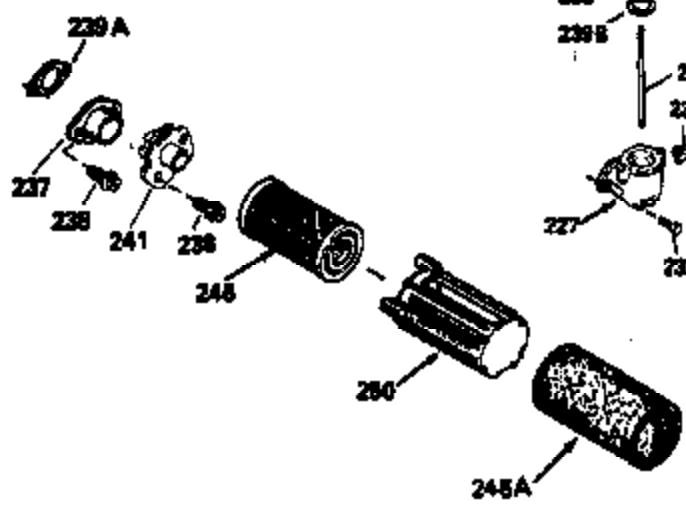

ILLUSTRATION SHOWS TYPICAL PARTS ONLY. ORDER BY PART NUMBER. PARTS NOT LISTED ARE SUPPLIED BY OEM.

VIEW 2 OF 3

Ref #	Part Number	Qty	Description
166	35827		Shroud, Engine
238	650932		Screw, 10-32 x 49/64"
245	35066		Filter, Air cleaner
246D	35435		Filter, Pre-Air (Optional)
250A	35065		Cover Assy., Air cleaner
263A	35821		Grill, Starter
287	650884		Screw, 8-32 x 1/2"
301A	35355		Fuel Cap (Use as required)
347	650898		Screw, 10-32 x 27/32"
354	35025		Staple (Not used on all models)
357	34985		Rope Stop & Staple Assy. (Incl. 354)
370F	35847		Decal, Instruction
370G	34387		Decal, Instruction (Optional)
390A	590637		Rewind Starter (Refer to Division 5, Section C, page 34 or Fiche 8A, Grid G-5 for breakdown)

ILLUSTRATION SHOWS TYPICAL PARTS ONLY. ORDER BY PART NUMBER. PARTS NOT LISTED ARE SUPPLIED BY OEM.

VIEW 3 OF 3

Ref #	Part Number	Qty	Description
19	31361		Spring, Extension
69	35261		* Gasket, Mounting flange
182	6201		Screw, 1/4-28 x 7/8"
185	31384A		Pipe, Intake (Incl. 224)
186	34337		Link, Governor spring
223	650451		Screw, 1/4-20 x 1"
238	650932		Screw, 10-32 x 49/64"
239	34338		* Gasket, Air cleaner
241	35797		Collar, Air cleaner
245	35066		Filter, Air cleaner
246D	35435		Filter, Pre-Air (Optional)
250A	35065		Cover Assy., Air cleaner
260	35826		Housing, Blower
263A	35821		Grill, Starter
275A	34613		Muffler
276	33753		Plate, Locking
277A	30063		Screw, Torx T-30, 1/4-20 x 1/2" (Use as req.)
277	650795		Screw, 1/4-20 x 2-1/4" (Use as requir ed)
354	35025		Staple (Not used on all models)
370F	35847		Decal, Instruction
370G	34387		Decal, Instruction (Optional)
410	730574		Opt.Debris Screen Kit (Incl.370G,411, 412,413)
411	35596		Debris Screen (Optional)
412	35597		Debris Screen Bracket (Optional)
413	650910		Screw, 8-32 x 1/4 (Optional)
415	730162		Muffler Adapter Kit(In.274,277A)(Use as req.)