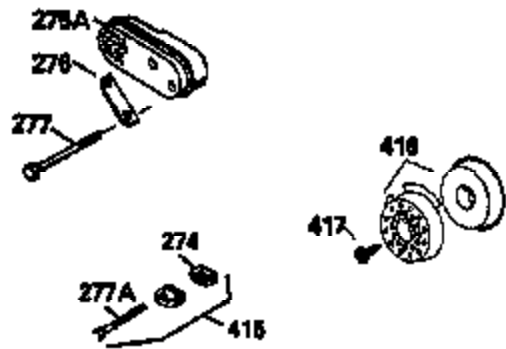

ILLUSTRATION SHOWS TYPICAL PARTS ONLY. ORDER BY PART NUMBER. PARTS NOT LISTED ARE SUPPLIED BY OEM.

VIEW 3 OF 3

Ref #	Part Number	Qty	Description
19	31361		Spring, Extension
69	35261		* Gasket, Mounting flange
182	6201		Screw, 1/4-28 x 7/8"
185	31384A		Pipe, Intake (Incl. 224)
186	34337		Link, Governor spring
223	650451		Screw, 1/4-20 x 1"
238	650932		Screw, 10-32 x 49/64"
239	34338		* Gasket, Air cleaner
241	35797		Collar, Air cleaner
245	35066		Filter, Air cleaner
246D	35435		Filter, Pre-Air (Optional)
250A	35065		Cover Assy., Air cleaner
260	35826		Housing, Blower
263A	35821		Grill, Starter
275A	34613		Muffler
276	33753		Plate, Locking
277A	30063		Screw, Torx T-30, 1/4-20 x 1/2" (Use as req.)
277	650795		Screw, 1/4-20 x 2-1/4" (Use as requir ed)
354	35025		Staple (Not used on all models)
370F	35847		Decal, Instruction
370G	34387		Decal, Instruction (Optional)
410	730574		Opt.Debris Screen Kit (Incl.370G,411, 412,413)
411	35596		Debris Screen (Optional)
412	35597		Debris Screen Bracket (Optional)
413	650910		Screw, 8-32 x 1/4 (Optional)
415	730162		Muffler Adapter Kit(In.274,277A)(Use as req.)