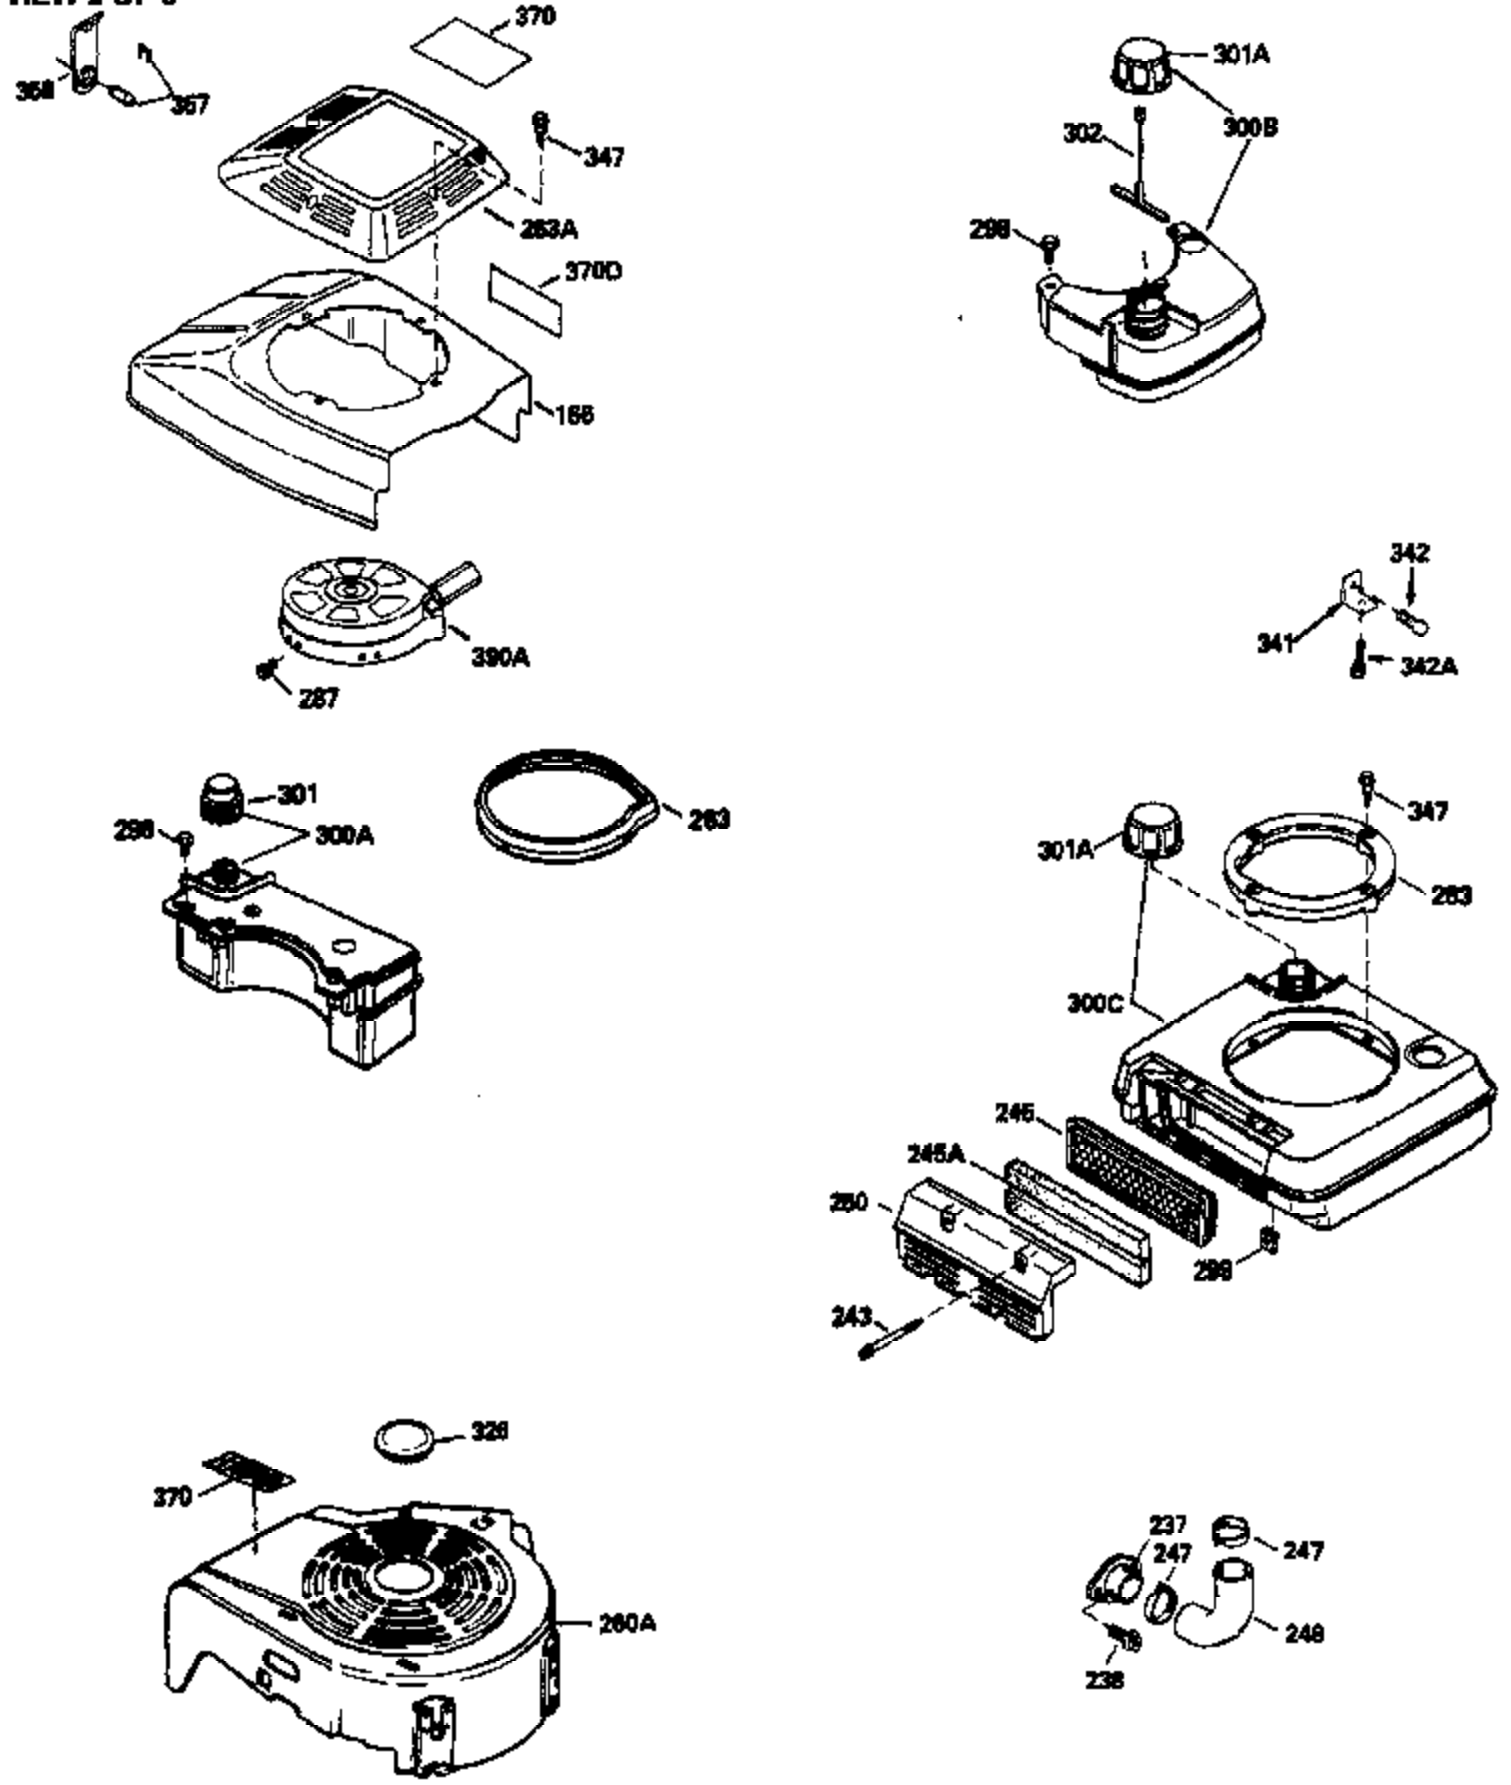

ILLUSTRATION SHOWS TYPICAL PARTS ONLY. ORDER BY PART NUMBER. PARTS NOT LISTED ARE SUPPLIED BY OEM.

VIEW 2 OF 3

Ref #	Part Number	Qty	Description
166	35827		Shroud, Engine
238	650932		Screw, 10-32 x 49/64"
245	35066		Filter, Air cleaner
246D	35435		Filter, Pre-Air (Optional)
250A	35065		Cover Assy., Air cleaner
263A	35821		Grill, Starter
287	650884		Screw, 8-32 x 1/2"
301A	35355		Fuel Cap (Use as required)
347	650898		Screw, 10-32 x 27/32"
354	35025		Staple (Not used on all models)
357	34985		Rope Stop & Staple Assy. (Incl. 354)
370F	35847		Decal, Instruction
370G	34387		Decal, Instruction (Optional)
390A	590637		Rewind Starter (Refer to Division 5, Section C, page 34 or Fiche 8A, Grid G-5 for breakdown)