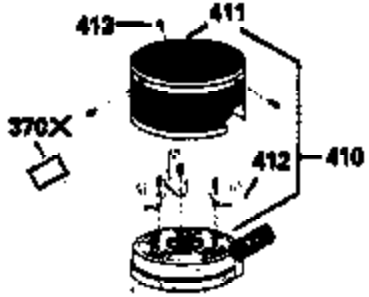

ILLUSTRATION SHOWS TYPICAL PARTS ONLY. ORDER BY PART NUMBER. PARTS NOT LISTED ARE SUPPLIED BY OEM.

VIEW 3 OF 3

Ref #	Part Number	Qty	Description
19	31361		Spring, Extension
69	35261		* Gasket, Mounting flange
182	6201		Screw, 1/4-28 x 7/8"
185	31384A		Pipe, Intake (Incl. 224)
186	34337		Link, Governor spring
223	650451		Screw, 1/4-20 x 1"
238	650932		Screw, 10-32 x 49/64"
239	34338		* Gasket, Air cleaner
241	35797		Collar, Air cleaner
245	35066		Filter, Air cleaner
246D	35435		Filter, Pre-Air (Optional)
250A	35065		Cover Assy., Air cleaner
260	35826		Housing, Blower
263A	35821		Grill, Starter
275A	34613		Muffler
276	33753		Plate, Locking
277A	30063		Screw, Torx T-30, 1/4-20 x 1/2" (Use as req.)
277	650795		Screw, 1/4-20 x 2-1/4" (Use as requir ed)
354	35025		Staple (Not used on all models)
370F	35847		Decal, Instruction
370G	34387		Decal, Instruction (Optional)
410	730574		Opt.Debris Screen Kit (Incl.370G,411, 412,413)
411	35596		Debris Screen (Optional)
412	35597		Debris Screen Bracket (Optional)
413	650910		Screw, 8-32 x 1/4 (Optional)
415	730162		Muffler Adapter Kit(In.274,277A)(Use as req.)