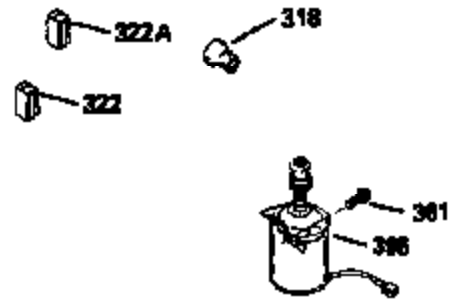

ILLUSTRATION SHOWS TYPICAL PARTS ONLY. ORDER BY PART NUMBER. PARTS NOT LISTED ARE SUPPLIED BY OEM.

VIEW 2 OF 3

Ref #	Part Number	Qty	Description
166	35827		Shroud, Engine
238	650932		Screw, 10-32 x 49/64"
245	35066		Filter, Air cleaner
246D	35435		Filter, Pre-Air (Optional)
250A	35065		Cover Assy., Air cleaner
263A	35821		Grill, Starter
287	650884		Screw, 8-32 x 1/2"
301A	35355		Fuel Cap (Use as required)
347	650898		Screw, 10-32 x 27/32"
354	35025		Staple (Not used on all models)
357	34985		Rope Stop & Staple Assy. (Incl. 354)
370F	35847		Decal, Instruction
370G	34387		Decal, Instruction (Optional)
390A	590637		Rewind Starter (Refer to Division 5, Section C, page 34 or Fiche 8A, Grid G-5 for breakdown)

ILLUSTRATION SHOWS TYPICAL PARTS ONLY. ORDER BY PART NUMBER. PARTS NOT LISTED ARE SUPPLIED BY OEM.

VIEW 3 OF 3

Ref #	Part Number	Qty	Description
19	31361		Spring, Extension
69	35261		* Gasket, Mounting flange
182	6201		Screw, 1/4-28 x 7/8"
185	31384A		Pipe, Intake (Incl. 224)
186	34337		Link, Governor spring
223	650451		Screw, 1/4-20 x 1"
238	650932		Screw, 10-32 x 49/64"
239	34338		* Gasket, Air cleaner
241	35797		Collar, Air cleaner
245	35066		Filter, Air cleaner
246D	35435		Filter, Pre-Air (Optional)
250A	35065		Cover Assy., Air cleaner
260	35826		Housing, Blower
263A	35821		Grill, Starter
275A	34613		Muffler
276	33753		Plate, Locking
277A	30063		Screw, Torx T-30, 1/4-20 x 1/2" (Use as req.)
277	650795		Screw, 1/4-20 x 2-1/4" (Use as requir ed)
354	35025		Staple (Not used on all models)
370F	35847		Decal, Instruction
370G	34387		Decal, Instruction (Optional)
410	730574		Opt.Debris Screen Kit (Incl.370G,411, 412,413)
411	35596		Debris Screen (Optional)
412	35597		Debris Screen Bracket (Optional)
413	650910		Screw, 8-32 x 1/4 (Optional)
415	730162		Muffler Adapter Kit(In.274,277A)(Use as req.)