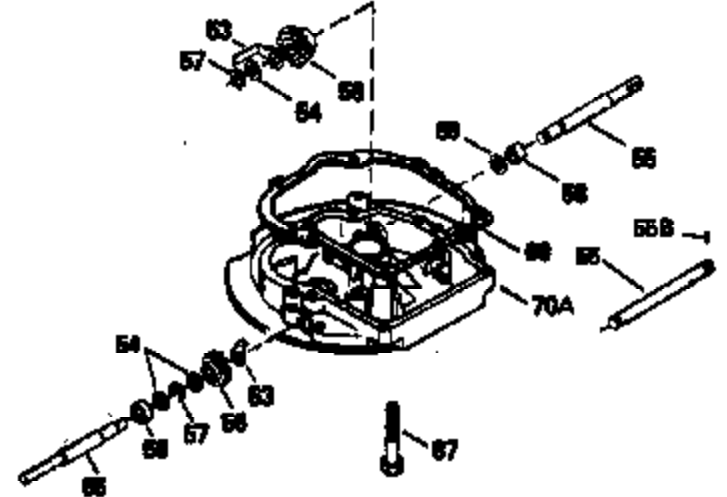

ILLUSTRATION SHOWS TYPICAL PARTS ONLY. ORDER BY PART NUMBER. PARTS NOT LISTED ARE SUPPLIED BY OEM.

VIEW 2 OF 3

Ref #	Part Number	Qty	Description
166	35827		Shroud, Engine
238	650932		Screw, 10-32 x 49/64"
245	35066		Filter, Air cleaner
246D	35435		Filter, Pre-Air (Optional)
250A	35065		Cover Assy., Air cleaner
263A	35821		Grill, Starter
287	650884		Screw, 8-32 x 1/2"
301A	35355		Fuel Cap (Use as required)
347	650898		Screw, 10-32 x 27/32"
354	35025		Staple (Not used on all models)
357	34985		Rope Stop & Staple Assy. (Incl. 354)
370F	35847		Decal, Instruction
370G	34387		Decal, Instruction (Optional)
390A	590637		Rewind Starter (Refer to Division 5, Section C, page 34 or Fiche 8A, Grid G-5 for breakdown)

ILLUSTRATION SHOWS TYPICAL PARTS ONLY. ORDER BY PART NUMBER. PARTS NOT LISTED ARE SUPPLIED BY OEM.

VIEW 3 OF 3

Ref #	Part Number	Qty	Description
19	31361		Spring, Extension
69	35261		* Gasket, Mounting flange
182	6201		Screw, 1/4-28 x 7/8"
185	31384A		Pipe, Intake (Incl. 224)
186	34337		Link, Governor spring
223	650451		Screw, 1/4-20 x 1"
238	650932		Screw, 10-32 x 49/64"
239	34338		* Gasket, Air cleaner
241	35797		Collar, Air cleaner
245	35066		Filter, Air cleaner
246D	35435		Filter, Pre-Air (Optional)
250A	35065		Cover Assy., Air cleaner
260	35826		Housing, Blower
263A	35821		Grill, Starter
275A	34613		Muffler
276	33753		Plate, Locking
277A	30063		Screw, Torx T-30, 1/4-20 x 1/2" (Use as req.)
277	650795		Screw, 1/4-20 x 2-1/4" (Use as requir ed)
354	35025		Staple (Not used on all models)
370F	35847		Decal, Instruction
370G	34387		Decal, Instruction (Optional)
410	730574		Opt.Debris Screen Kit (Incl.370G,411, 412,413)
411	35596		Debris Screen (Optional)
412	35597		Debris Screen Bracket (Optional)
413	650910		Screw, 8-32 x 1/4 (Optional)
415	730162		Muffler Adapter Kit(In.274,277A)(Use as req.)