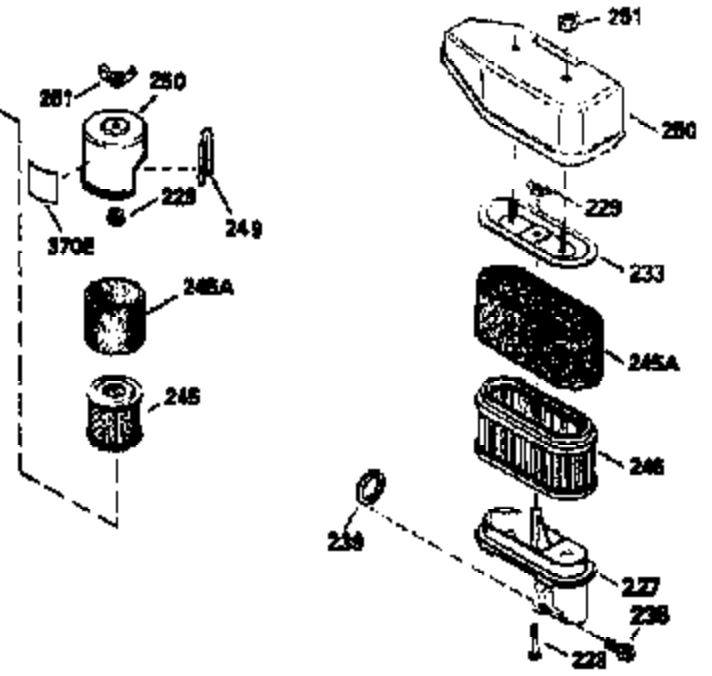

ILLUSTRATION SHOWS TYPICAL PARTS ONLY. ORDER BY PART NUMBER. PARTS NOT LISTED ARE SUPPLIED BY OEM.

VIEW 3 OF 3

Ref #	Part Number	Qty	Description
19	31361		Spring, Extension
69	35261		* Gasket, Mounting flange
182	6201		Screw, 1/4-28 x 7/8"
185	31384A		Pipe, Intake (Incl. 224)
186	34337		Link, Governor spring
223	650451		Screw, 1/4-20 x 1"
238	650932		Screw, 10-32 x 49/64"
239	34338		* Gasket, Air cleaner
241	35797		Collar, Air cleaner
245	35066		Filter, Air cleaner
246D	35435		Filter, Pre-Air (Optional)
250A	35065		Cover Assy., Air cleaner
260	35826		Housing, Blower
263A	35821		Grill, Starter
275A	34613		Muffler
276	33753		Plate, Locking
277A	30063		Screw, Torx T-30, 1/4-20 x 1/2" (Use as req.)
277	650795		Screw, 1/4-20 x 2-1/4" (Use as requir ed)
354	35025		Staple (Not used on all models)
370F	35847		Decal, Instruction
370G	34387		Decal, Instruction (Optional)
410	730574		Opt.Debris Screen Kit (Incl.370G,411, 412,413)
411	35596		Debris Screen (Optional)
412	35597		Debris Screen Bracket (Optional)
413	650910		Screw, 8-32 x 1/4 (Optional)
415	730162		Muffler Adapter Kit(In.274,277A)(Use as req.)