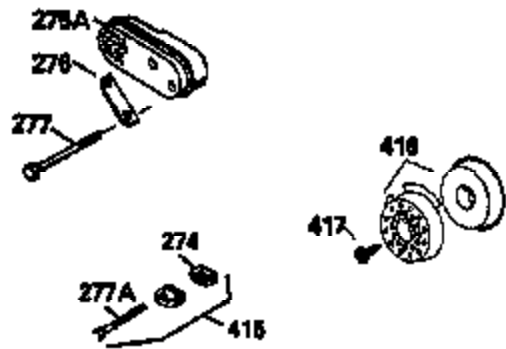

ILLUSTRATION SHOWS TYPICAL PARTS ONLY. ORDER BY PART NUMBER. PARTS NOT LISTED ARE SUPPLIED BY OEM.

VIEW 2 OF 3

Ref #	Part Number	Qty	Description
166	35827		Shroud, Engine
238	650932		Screw, 10-32 x 49/64"
245	35066		Filter, Air cleaner
246D	35435		Filter, Pre-Air (Optional)
250A	35065		Cover Assy., Air cleaner
263A	35821		Grill, Starter
287	650884		Screw, 8-32 x 1/2"
301A	35355		Fuel Cap (Use as required)
347	650898		Screw, 10-32 x 27/32"
354	35025		Staple (Not used on all models)
357	34985		Rope Stop & Staple Assy. (Incl. 354)
370G	34387		Decal, Instruction (Optional)
370C	35167		Decal, Throttle
390A	590637		Rewind Starter (Refer to Division 5, Section C, page 34 or Fiche 8A, Grid G-5 for breakdown)

ILLUSTRATION SHOWS TYPICAL PARTS ONLY. ORDER BY PART NUMBER. PARTS NOT LISTED ARE SUPPLIED BY OEM.

VIEW 3 OF 3

Ref #	Part Number	Qty	Description
19	31361		Spring, Extension
69	35261		* Gasket, Mounting flange
182	6201		Screw, 1/4-28 x 7/8"
185	31384A		Pipe, Intake (Incl. 224)
186	34358		Link, Governor spring
223	650451		Screw, 1/4-20 x 1"
238	650932		Screw, 10-32 x 49/64"
239	34338		* Gasket, Air cleaner
241	35797		Collar, Air cleaner
245	35066		Filter, Air cleaner
246D	35435		Filter, Pre-Air (Optional)
250A	35065		Cover Assy., Air cleaner
260	35826		Housing, Blower
263A	35821		Grill, Starter
275A	34613		Muffler
276	33753		Plate, Locking
277A	30063		Screw, Torx T-30, 1/4-20 x 1/2" (Use as req.)
277	650795		Screw, 1/4-20 x 2-1/4" (Use as requir ed)
354	35025		Staple (Not used on all models)
370C	35167		Decal, Throttle
370G	34387		Decal, Instruction (Optional)
410	730574		Opt.Debris Screen Kit (Incl.370G,411, 412,413)
411	35596		Debris Screen (Optional)
412	35597		Debris Screen Bracket (Optional)
413	650910		Screw, 8-32 x 1/4 (Optional)
415	730162		Muffler Adapter Kit(In.274,277A)(Use as req.)