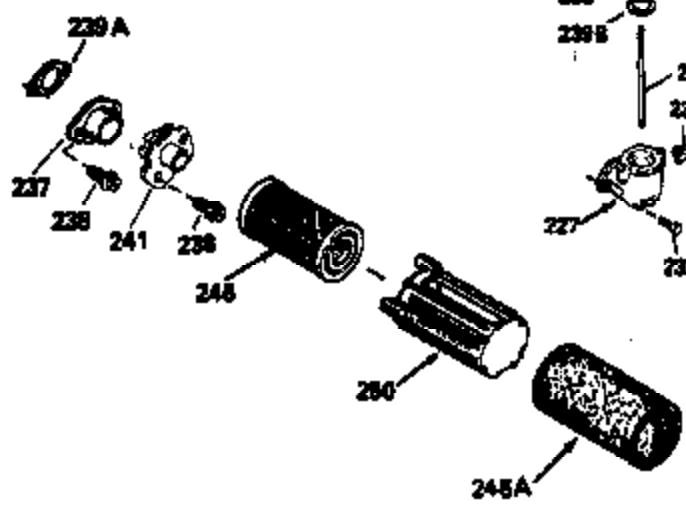

ILLUSTRATION SHOWS TYPICAL PARTS ONLY. ORDER BY PART NUMBER. PARTS NOT LISTED ARE SUPPLIED BY OEM.

VIEW 2 OF 3

Ref #	Part Number	Qty	Description
166	35827		Shroud, Engine
238	650932		Screw, 10-32 x 49/64"
245	35066		Filter, Air cleaner
246D	35435		Filter, Pre-Air (Optional)
250A	35065		Cover Assy., Air cleaner
263A	35821		Grill, Starter
287	650884		Screw, 8-32 x 1/2"
301A	35355		Fuel Cap (Use as required)
347	650898		Screw, 10-32 x 27/32"
354	35025		Staple (Not used on all models)
357	34985		Rope Stop & Staple Assy. (Incl. 354)
370G	34387		Decal, Instruction (Optional)
370C	35167		Decal, Throttle
390A	590637		Rewind Starter (Refer to Division 5, Section C, page 34 or Fiche 8A, Grid G-5 for breakdown)

ILLUSTRATION SHOWS TYPICAL PARTS ONLY. ORDER BY PART NUMBER. PARTS NOT LISTED ARE SUPPLIED BY OEM.

VIEW 3 OF 3

Ref #	Part Number	Qty	Description
19	31361		Spring, Extension
69	35261		* Gasket, Mounting flange
182	6201		Screw, 1/4-28 x 7/8"
185	31384A		Pipe, Intake (Incl. 224)
186	34358		Link, Governor spring
223	650451		Screw, 1/4-20 x 1"
238	650932		Screw, 10-32 x 49/64"
239	34338		* Gasket, Air cleaner
241	35797		Collar, Air cleaner
245	35066		Filter, Air cleaner
246D	35435		Filter, Pre-Air (Optional)
250A	35065		Cover Assy., Air cleaner
260	35826		Housing, Blower
263A	35821		Grill, Starter
275A	34613		Muffler
276	33753		Plate, Locking
277A	30063		Screw, Torx T-30, 1/4-20 x 1/2" (Use as req.)
277	650795		Screw, 1/4-20 x 2-1/4" (Use as requir ed)
354	35025		Staple (Not used on all models)
370C	35167		Decal, Throttle
370G	34387		Decal, Instruction (Optional)
410	730574		Opt.Debris Screen Kit (Incl.370G,411, 412,413)
411	35596		Debris Screen (Optional)
412	35597		Debris Screen Bracket (Optional)
413	650910		Screw, 8-32 x 1/4 (Optional)
415	730162		Muffler Adapter Kit(In.274,277A)(Use as req.)