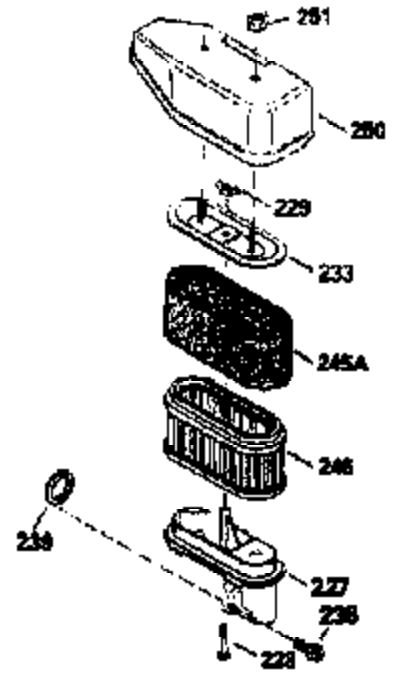

ILLUSTRATION SHOWS TYPICAL PARTS ONLY. ORDER BY PART NUMBER. PARTS NOT LISTED ARE SUPPLIED BY OEM.

VIEW 3 OF 3

Ref #	Part Number	Qty	Description
19	31361		Spring, Extension
69	35261		* Gasket, Mounting flange
182	6201		Screw, 1/4-28 x 7/8"
185	31384A		Pipe, Intake (Incl. 224)
186	34358		Link, Governor spring
223	650451		Screw, 1/4-20 x 1"
238	650932		Screw, 10-32 x 49/64"
239	34338		* Gasket, Air cleaner
241	35797		Collar, Air cleaner
245	35066		Filter, Air cleaner
246D	35435		Filter, Pre-Air (Optional)
250A	35065		Cover Assy., Air cleaner
260	35826		Housing, Blower
263A	35821		Grill, Starter
275A	34613		Muffler
276	33753		Plate, Locking
277A	30063		Screw, Torx T-30, 1/4-20 x 1/2" (Use as req.)
277	650795		Screw, 1/4-20 x 2-1/4" (Use as requir ed)
354	35025		Staple (Not used on all models)
370C	35167		Decal, Throttle
370G	34387		Decal, Instruction (Optional)
410	730574		Opt.Debris Screen Kit (Incl.370G,411, 412,413)
411	35596		Debris Screen (Optional)
412	35597		Debris Screen Bracket (Optional)
413	650910		Screw, 8-32 x 1/4 (Optional)
415	730162		Muffler Adapter Kit(In.274,277A)(Use as req.)