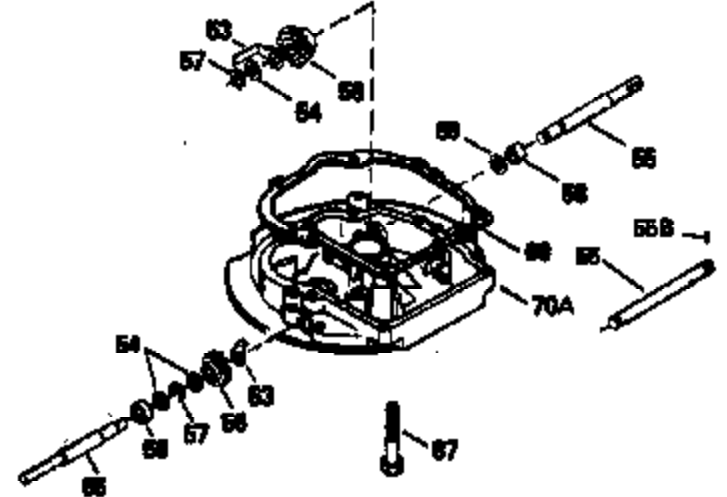

ILLUSTRATION SHOWS TYPICAL PARTS ONLY. ORDER BY PART NUMBER. PARTS NOT LISTED ARE SUPPLIED BY OEM.

VIEW 2 OF 3

Ref #	Part Number	Qty	Description
166	35827		Shroud, Engine
238	650932		Screw, 10-32 x 49/64"
245	35066		Filter, Air cleaner
246D	35435		Filter, Pre-Air (Optional)
250A	35065		Cover Assy., Air cleaner
263A	35821		Grill, Starter
287	650884		Screw, 8-32 x 1/2"
301A	35355		Fuel Cap (Use as required)
347	650898		Screw, 10-32 x 27/32"
354	35025		Staple (Not used on all models)
357	34985		Rope Stop & Staple Assy. (Incl. 354)
370G	34387		Decal, Instruction (Optional)
370C	35167		Decal, Throttle
390A	590637		Rewind Starter (Refer to Division 5, Section C, page 34 or Fiche 8A, Grid G-5 for breakdown)

ILLUSTRATION SHOWS TYPICAL PARTS ONLY. ORDER BY PART NUMBER. PARTS NOT LISTED ARE SUPPLIED BY OEM.

VIEW 3 OF 3

Ref #	Part Number	Qty	Description
19	31361		Spring, Extension
69	35261		* Gasket, Mounting flange
182	6201		Screw, 1/4-28 x 7/8"
185	31384A		Pipe, Intake (Incl. 224)
186	34358		Link, Governor spring
223	650451		Screw, 1/4-20 x 1"
238	650932		Screw, 10-32 x 49/64"
239	34338		* Gasket, Air cleaner
241	35797		Collar, Air cleaner
245	35066		Filter, Air cleaner
246D	35435		Filter, Pre-Air (Optional)
250A	35065		Cover Assy., Air cleaner
260	35826		Housing, Blower
263A	35821		Grill, Starter
275A	34613		Muffler
276	33753		Plate, Locking
277A	30063		Screw, Torx T-30, 1/4-20 x 1/2" (Use as req.)
277	650795		Screw, 1/4-20 x 2-1/4" (Use as requir ed)
354	35025		Staple (Not used on all models)
370C	35167		Decal, Throttle
370G	34387		Decal, Instruction (Optional)
410	730574		Opt.Debris Screen Kit (Incl.370G,411, 412,413)
411	35596		Debris Screen (Optional)
412	35597		Debris Screen Bracket (Optional)
413	650910		Screw, 8-32 x 1/4 (Optional)
415	730162		Muffler Adapter Kit(In.274,277A)(Use as req.)