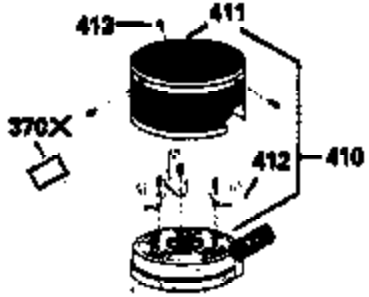

ILLUSTRATION SHOWS TYPICAL PARTS ONLY. ORDER BY PART NUMBER. PARTS NOT LISTED ARE SUPPLIED BY OEM.

VIEW 2 OF 3

Ref #	Part Number	Qty	Description
166	35827		Shroud, Engine
238	650932		Screw, 10-32 x 49/64"
245	35066		Filter, Air cleaner
246D	35435		Filter, Pre-Air (Optional)
250A	35065		Cover Assy., Air cleaner
263A	35821		Grill, Starter
287	650884		Screw, 8-32 x 1/2"
301A	35355		Fuel Cap (Use as required)
347	650898		Screw, 10-32 x 27/32"
354	35025		Staple (Not used on all models)
357	34985		Rope Stop & Staple Assy. (Incl. 354)
370G	34387		Decal, Instruction (Optional)
370C	35167		Decal, Throttle
390A	590637		Rewind Starter (Refer to Division 5, Section C, page 34 or Fiche 8A, Grid G-5 for breakdown)

ILLUSTRATION SHOWS TYPICAL PARTS ONLY. ORDER BY PART NUMBER. PARTS NOT LISTED ARE SUPPLIED BY OEM.

VIEW 3 OF 3

Ref #	Part Number	Qty	Description
19	31361		Spring, Extension
69	35261		* Gasket, Mounting flange
182	6201		Screw, 1/4-28 x 7/8"
185	31384A		Pipe, Intake (Incl. 224)
186	34358		Link, Governor spring
223	650451		Screw, 1/4-20 x 1"
238	650932		Screw, 10-32 x 49/64"
239	34338		* Gasket, Air cleaner
241	35797		Collar, Air cleaner
245	35066		Filter, Air cleaner
246D	35435		Filter, Pre-Air (Optional)
250A	35065		Cover Assy., Air cleaner
260	35826		Housing, Blower
263A	35821		Grill, Starter
275A	34613		Muffler
276	33753		Plate, Locking
277A	30063		Screw, Torx T-30, 1/4-20 x 1/2" (Use as req.)
277	650795		Screw, 1/4-20 x 2-1/4" (Use as requir ed)
354	35025		Staple (Not used on all models)
370C	35167		Decal, Throttle
370G	34387		Decal, Instruction (Optional)
410	730574		Opt.Debris Screen Kit (Incl.370G,411, 412,413)
411	35596		Debris Screen (Optional)
412	35597		Debris Screen Bracket (Optional)
413	650910		Screw, 8-32 x 1/4 (Optional)
415	730162		Muffler Adapter Kit(In.274,277A)(Use as req.)