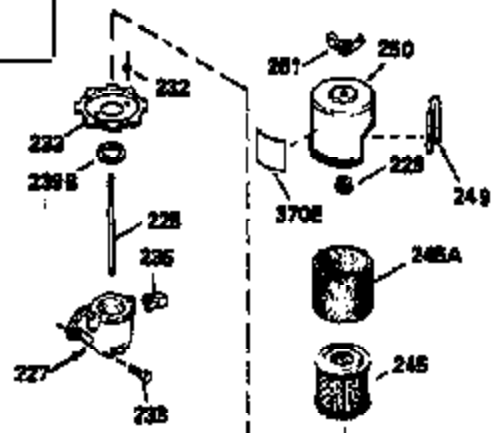

ILLUSTRATION SHOWS TYPICAL PARTS ONLY. ORDER BY PART NUMBER. PARTS NOT LISTED ARE SUPPLIED BY OEM.

VIEW 2 OF 3

Ref #	Part Number	Qty	Description
166	35827		Shroud, Engine
238	650932		Screw, 10-32 x 49/64"
245	35066		Filter, Air cleaner
246D	35435		Filter, Pre-Air (Optional)
250A	35065		Cover Assy., Air cleaner
263A	35821		Grill, Starter
287	650884		Screw, 8-32 x 1/2"
301A	35355		Fuel Cap (Use as required)
347	650898		Screw, 10-32 x 27/32"
354	35025		Staple (Not used on all models)
357	34985		Rope Stop & Staple Assy. (Incl. 354)
370G	34387		Decal, Instruction (Optional)
370C	35167		Decal, Throttle
390A	590637		Rewind Starter (Refer to Division 5, Section C, page 34 or Fiche 8A, Grid G-5 for breakdown)

ILLUSTRATION SHOWS TYPICAL PARTS ONLY. ORDER BY PART NUMBER. PARTS NOT LISTED ARE SUPPLIED BY OEM.

VIEW 3 OF 3

Ref #	Part Number	Qty	Description
19	31361		Spring, Extension
69	35261		* Gasket, Mounting flange
182	6201		Screw, 1/4-28 x 7/8"
185	31384A		Pipe, Intake (Incl. 224)
186	34358		Link, Governor spring
223	650451		Screw, 1/4-20 x 1"
238	650932		Screw, 10-32 x 49/64"
239	34338		* Gasket, Air cleaner
241	35797		Collar, Air cleaner
245	35066		Filter, Air cleaner
246D	35435		Filter, Pre-Air (Optional)
250A	35065		Cover Assy., Air cleaner
260	35826		Housing, Blower
263A	35821		Grill, Starter
275A	34613		Muffler
276	33753		Plate, Locking
277A	30063		Screw, Torx T-30, 1/4-20 x 1/2" (Use as req.)
277	650795		Screw, 1/4-20 x 2-1/4" (Use as requir ed)
354	35025		Staple (Not used on all models)
370C	35167		Decal, Throttle
370G	34387		Decal, Instruction (Optional)
410	730574		Opt.Debris Screen Kit (Incl.370G,411, 412,413)
411	35596		Debris Screen (Optional)
412	35597		Debris Screen Bracket (Optional)
413	650910		Screw, 8-32 x 1/4 (Optional)
415	730162		Muffler Adapter Kit(In.274,277A)(Use as req.)