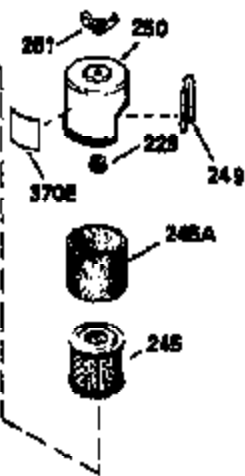

ILLUSTRATION SHOWS TYPICAL PARTS ONLY. ORDER BY PART NUMBER. PARTS NOT LISTED ARE SUPPLIED BY OEM.

VIEW 3 OF 3

Ref #	Part Number	Qty	Description
19	31361		Spring, Extension
69	35261		* Gasket, Mounting flange
182	6201		Screw, 1/4-28 x 7/8"
185	31384A		Pipe, Intake (Incl. 224)
186	34358		Link, Governor spring
223	650451		Screw, 1/4-20 x 1"
238	650932		Screw, 10-32 x 49/64"
239	34338		* Gasket, Air cleaner
241	35797		Collar, Air cleaner
245	35066		Filter, Air cleaner
246D	35435		Filter, Pre-Air (Optional)
250A	35065		Cover Assy., Air cleaner
260	35826		Housing, Blower
263A	35821		Grill, Starter
275A	34613		Muffler
276	33753		Plate, Locking
277A	30063		Screw, Torx T-30, 1/4-20 x 1/2" (Use as req.)
277	650795		Screw, 1/4-20 x 2-1/4" (Use as requir ed)
354	35025		Staple (Not used on all models)
370C	35167		Decal, Throttle
370G	34387		Decal, Instruction (Optional)
410	730574		Opt.Debris Screen Kit (Incl.370G,411, 412,413)
411	35596		Debris Screen (Optional)
412	35597		Debris Screen Bracket (Optional)
413	650910		Screw, 8-32 x 1/4 (Optional)
415	730162		Muffler Adapter Kit(In.274,277A)(Use as req.)