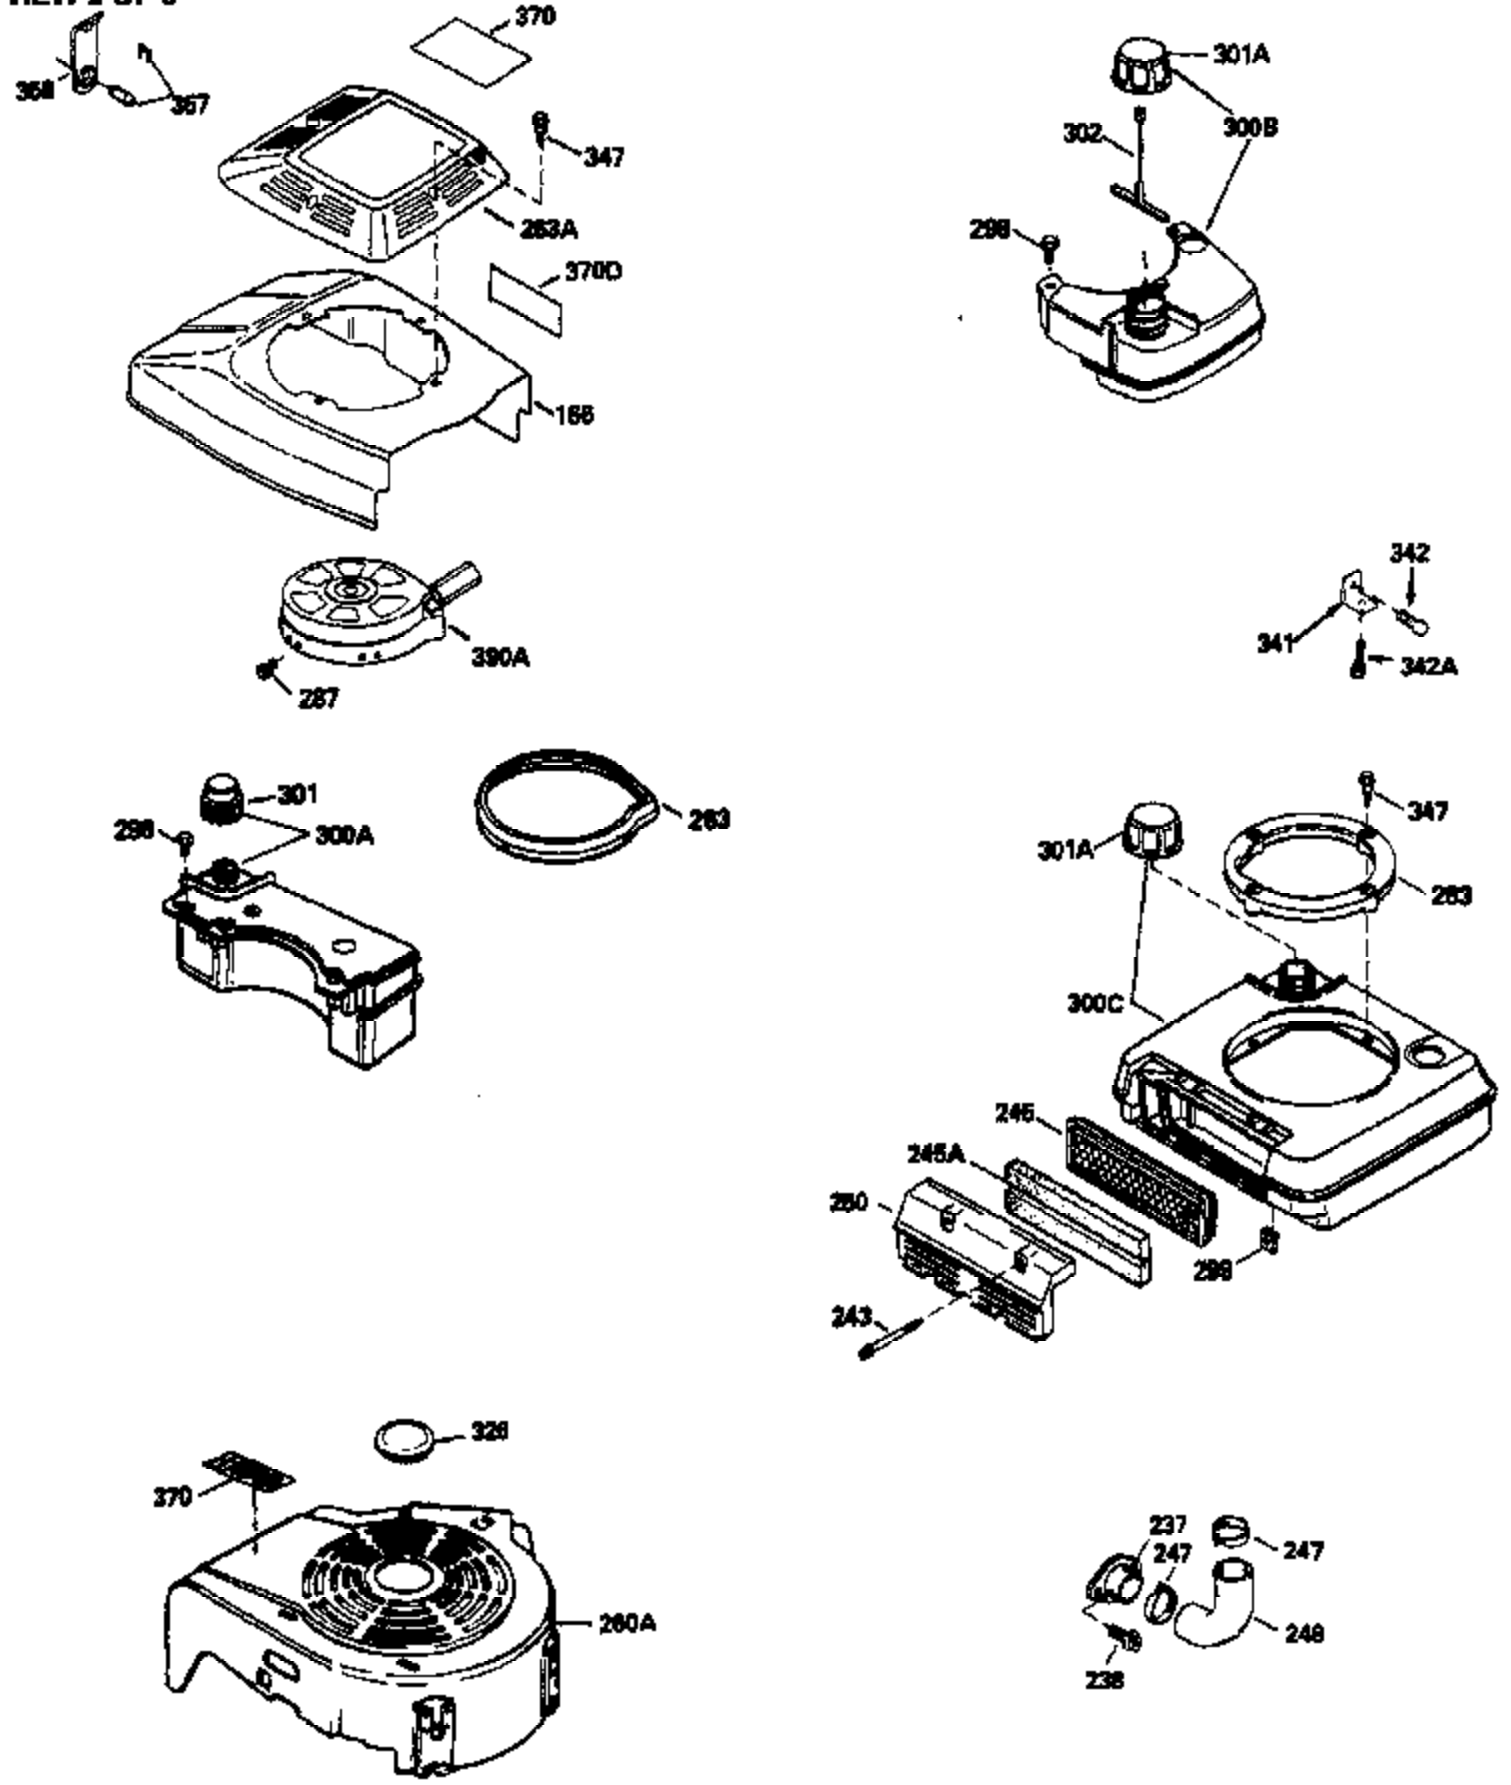

ILLUSTRATION SHOWS TYPICAL PARTS ONLY. ORDER BY PART NUMBER. PARTS NOT LISTED ARE SUPPLIED BY OEM.

VIEW 2 OF 3

Ref #	Part Number	Qty	Description
166	35827		Shroud, Engine
238	650932		Screw, 10-32 x 49/64"
245	35066		Filter, Air cleaner
246D	35435		Filter, Pre-Air (Optional)
250A	35065		Cover Assy., Air cleaner
263A	35821		Grill, Starter
287	650884		Screw, 8-32 x 1/2"
301A	35355		Fuel Cap (Use as required)
347	650898		Screw, 10-32 x 27/32"
354	35025		Staple (Not used on all models)
357	34985		Rope Stop & Staple Assy. (Incl. 354)
370G	34387		Decal, Instruction (Optional)
370C	35167		Decal, Throttle
390A	590637		Rewind Starter (Refer to Division 5, Section C, page 34 or Fiche 8A, Grid G-5 for breakdown)