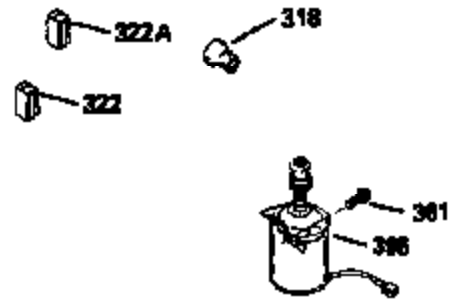

ILLUSTRATION SHOWS TYPICAL PARTS ONLY. ORDER BY PART NUMBER. PARTS NOT LISTED ARE SUPPLIED BY OEM.

VIEW 2 OF 3

Ref #	Part Number	Qty	Description
166	35827		Shroud, Engine
238	650932		Screw, 10-32 x 49/64"
245	35066		Filter, Air cleaner
246D	35435		Filter, Pre-Air (Optional)
250A	35065		Cover Assy., Air cleaner
263A	35821		Grill, Starter
287	650884		Screw, 8-32 x 1/2"
301A	35355		Fuel Cap (Use as required)
347	650898		Screw, 10-32 x 27/32"
354	35025		Staple (Not used on all models)
357	34985		Rope Stop & Staple Assy. (Incl. 354)
370G	34387		Decal, Instruction (Optional)
370C	35167		Decal, Throttle
390A	590637		Rewind Starter (Refer to Division 5, Section C, page 34 or Fiche 8A, Grid G-5 for breakdown)

ILLUSTRATION SHOWS TYPICAL PARTS ONLY. ORDER BY PART NUMBER. PARTS NOT LISTED ARE SUPPLIED BY OEM.

VIEW 3 OF 3

Ref #	Part Number	Qty	Description
19	31361		Spring, Extension
69	35261		* Gasket, Mounting flange
182	6201		Screw, 1/4-28 x 7/8"
185	31384A		Pipe, Intake (Incl. 224)
186	34358		Link, Governor spring
223	650451		Screw, 1/4-20 x 1"
238	650932		Screw, 10-32 x 49/64"
239	34338		* Gasket, Air cleaner
241	35797		Collar, Air cleaner
245	35066		Filter, Air cleaner
246D	35435		Filter, Pre-Air (Optional)
250A	35065		Cover Assy., Air cleaner
260	35826		Housing, Blower
263A	35821		Grill, Starter
275A	34613		Muffler
276	33753		Plate, Locking
277A	30063		Screw, Torx T-30, 1/4-20 x 1/2" (Use as req.)
277	650795		Screw, 1/4-20 x 2-1/4" (Use as requir ed)
354	35025		Staple (Not used on all models)
370C	35167		Decal, Throttle
370G	34387		Decal, Instruction (Optional)
410	730574		Opt.Debris Screen Kit (Incl.370G,411, 412,413)
411	35596		Debris Screen (Optional)
412	35597		Debris Screen Bracket (Optional)
413	650910		Screw, 8-32 x 1/4 (Optional)
415	730162		Muffler Adapter Kit(In.274,277A)(Use as req.)