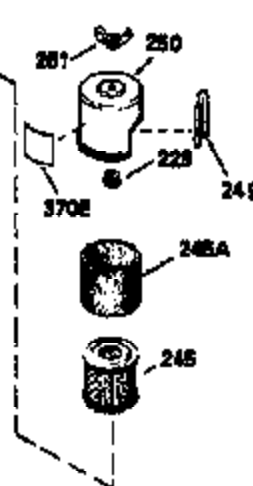

ILLUSTRATION SHOWS TYPICAL PARTS ONLY. ORDER BY PART NUMBER. PARTS NOT LISTED ARE SUPPLIED BY OEM.

VIEW 3 OF 3

Ref #	Part Number	Qty	Description
19	31361		Spring, Extension
69	35261		* Gasket, Mounting flange
182	6201		Screw, 1/4-28 x 7/8"
185	31384A		Pipe, Intake (Incl. 224)
186	35932		Link, Governor spring
223	650451		Screw, 1/4-20 x 1"
238	650932		Screw, 10-32 x 49/64"
239	34338		* Gasket, Air cleaner
241	35797		Collar, Air cleaner
245	35066		Filter, Air cleaner
246D	35435		Filter, Pre-Air (Optional)
250A	35065		Cover Assy., Air cleaner
260	35826		Housing, Blower
263A	35821		Grill, Starter
275A	34613		Muffler
276	33753		Plate, Locking
277A	30063		Screw, Torx T-30, 1/4-20 x 1/2" (Use as req.)
277	650795		Screw, 1/4-20 x 2-1/4" (Use as requir ed)
354	35025		Staple (Not used on all models)
370C	35167		Decal, Throttle
370G	34387		Decal, Instruction (Optional)
410	730574		Opt.Debris Screen Kit (Incl.370G,411, 412,413)
411	35596		Debris Screen (Optional)
412	35597		Debris Screen Bracket (Optional)
413	650910		Screw, 8-32 x 1/4 (Optional)
415	730162		Muffler Adapter Kit(In.274,277A)(Use as req.)