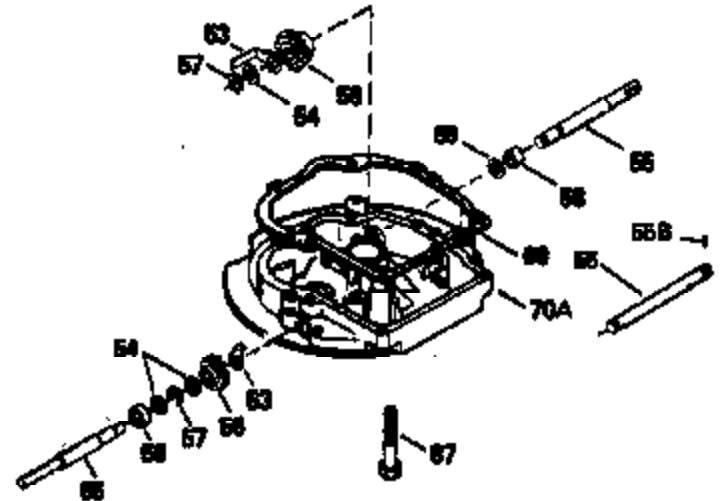

ILLUSTRATION SHOWS TYPICAL PARTS ONLY. ORDER BY PART NUMBER. PARTS NOT LISTED ARE SUPPLIED BY OEM.

VIEW 2 OF 3

Ref #	Part Number	Qty	Description
166	35827		Shroud, Engine
238	650932		Screw, 10-32 x 49/64"
245	35066		Filter, Air cleaner
246D	35435		Filter, Pre-Air (Optional)
250A	35065		Cover Assy., Air cleaner
263A	35821		Grill, Starter
287	650884		Screw, 8-32 x 1/2"
301A	35355		Fuel Cap (Use as required)
347	650898		Screw, 10-32 x 27/32"
354	35025		Staple (Not used on all models)
357	34985		Rope Stop & Staple Assy. (Incl. 354)
370G	34387		Decal, Instruction (Optional)
370C	35167		Decal, Throttle
390A	590637		Rewind Starter (Refer to Division 5, Section C, page 34 or Fiche 8A, Grid G-5 for breakdown)

ILLUSTRATION SHOWS TYPICAL PARTS ONLY. ORDER BY PART NUMBER. PARTS NOT LISTED ARE SUPPLIED BY OEM.

VIEW 3 OF 3

Ref #	Part Number	Qty	Description
19	31361		Spring, Extension
69	35261		* Gasket, Mounting flange
182	6201		Screw, 1/4-28 x 7/8"
185	31384A		Pipe, Intake (Incl. 224)
186	35932		Link, Governor spring
223	650451		Screw, 1/4-20 x 1"
238	650932		Screw, 10-32 x 49/64"
239	34338		* Gasket, Air cleaner
241	35797		Collar, Air cleaner
245	35066		Filter, Air cleaner
246D	35435		Filter, Pre-Air (Optional)
250A	35065		Cover Assy., Air cleaner
260	35826		Housing, Blower
263A	35821		Grill, Starter
275A	34613		Muffler
276	33753		Plate, Locking
277A	30063		Screw, Torx T-30, 1/4-20 x 1/2" (Use as req.)
277	650795		Screw, 1/4-20 x 2-1/4" (Use as requir ed)
354	35025		Staple (Not used on all models)
370C	35167		Decal, Throttle
370G	34387		Decal, Instruction (Optional)
410	730574		Opt.Debris Screen Kit (Incl.370G,411, 412,413)
411	35596		Debris Screen (Optional)
412	35597		Debris Screen Bracket (Optional)
413	650910		Screw, 8-32 x 1/4 (Optional)
415	730162		Muffler Adapter Kit(In.274,277A)(Use as req.)