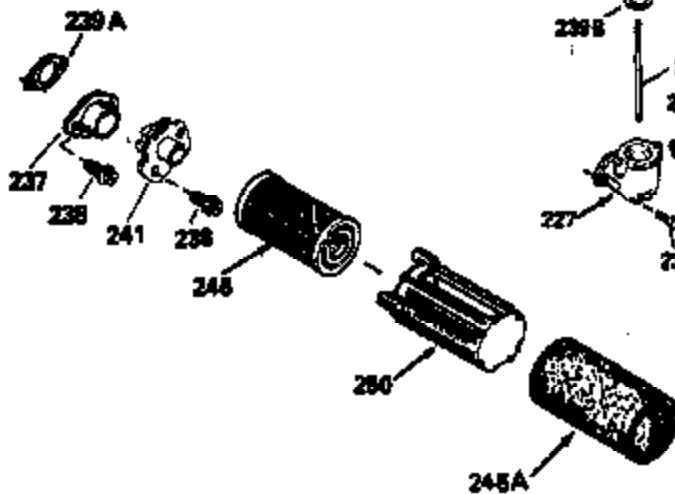

ILLUSTRATION SHOWS TYPICAL PARTS ONLY. ORDER BY PART NUMBER. PARTS NOT LISTED ARE SUPPLIED BY OEM.

VIEW 2 OF 3

Ref #	Part Number	Qty	Description
166	35827		Shroud, Engine
238	650932		Screw, 10-32 x 49/64"
245	35066		Filter, Air cleaner
246D	35435		Filter, Pre-Air (Optional)
250A	35065		Cover Assy., Air cleaner
263A	35821		Grill, Starter
287	650884		Screw, 8-32 x 1/2"
301A	35355		Fuel Cap (Use as required)
347	650898		Screw, 10-32 x 27/32"
354	35025		Staple (Not used on all models)
357	34985		Rope Stop & Staple Assy. (Incl. 354)
370G	34387		Decal, Instruction (Optional)
370C	35167		Decal, Throttle
390A	590637		Rewind Starter (Refer to Division 5, Section C, page 34 or Fiche 8A, Grid G-5 for breakdown)

ILLUSTRATION SHOWS TYPICAL PARTS ONLY. ORDER BY PART NUMBER. PARTS NOT LISTED ARE SUPPLIED BY OEM.

VIEW 3 OF 3

Ref #	Part Number	Qty	Description
19	31361		Spring, Extension
69	35261		* Gasket, Mounting flange
182	6201		Screw, 1/4-28 x 7/8"
185	31384A		Pipe, Intake (Incl. 224)
186	35932		Link, Governor spring
223	650451		Screw, 1/4-20 x 1"
238	650932		Screw, 10-32 x 49/64"
239	34338		* Gasket, Air cleaner
241	35797		Collar, Air cleaner
245	35066		Filter, Air cleaner
246D	35435		Filter, Pre-Air (Optional)
250A	35065		Cover Assy., Air cleaner
260	35826		Housing, Blower
263A	35821		Grill, Starter
275A	34613		Muffler
276	33753		Plate, Locking
277A	30063		Screw, Torx T-30, 1/4-20 x 1/2" (Use as req.)
277	650795		Screw, 1/4-20 x 2-1/4" (Use as requir ed)
354	35025		Staple (Not used on all models)
370C	35167		Decal, Throttle
370G	34387		Decal, Instruction (Optional)
410	730574		Opt.Debris Screen Kit (Incl.370G,411, 412,413)
411	35596		Debris Screen (Optional)
412	35597		Debris Screen Bracket (Optional)
413	650910		Screw, 8-32 x 1/4 (Optional)
415	730162		Muffler Adapter Kit(In.274,277A)(Use as req.)