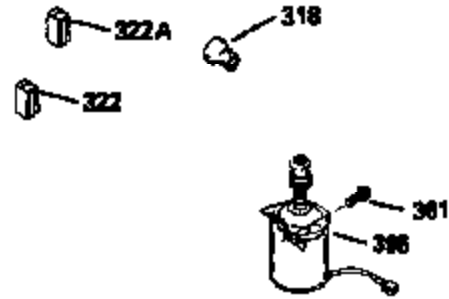

ILLUSTRATION SHOWS TYPICAL PARTS ONLY. ORDER BY PART NUMBER. PARTS NOT LISTED ARE SUPPLIED BY OEM.

VIEW 2 OF 3

Ref #	Part Number	Qty	Description
166	35827		Shroud, Engine
238	650932		Screw, 10-32 x 49/64"
245	35066		Filter, Air cleaner
246D	35435		Filter, Pre-Air (Optional)
250A	35065		Cover Assy., Air cleaner
263A	35821		Grill, Starter
287	650884		Screw, 8-32 x 1/2"
301A	35355		Fuel Cap (Use as required)
347	650898		Screw, 10-32 x 27/32"
354	35025		Staple (Not used on all models)
357	34985		Rope Stop & Staple Assy. (Incl. 354)
370G	34387		Decal, Instruction (Optional)
370C	35167		Decal, Throttle
390A	590637		Rewind Starter (Refer to Division 5, Section C, page 34 or Fiche 8A, Grid G-5 for breakdown)

ILLUSTRATION SHOWS TYPICAL PARTS ONLY. ORDER BY PART NUMBER. PARTS NOT LISTED ARE SUPPLIED BY OEM.

VIEW 3 OF 3

Ref #	Part Number	Qty	Description
19	31361		Spring, Extension
69	35261		* Gasket, Mounting flange
182	6201		Screw, 1/4-28 x 7/8"
185	31384A		Pipe, Intake (Incl. 224)
186	35932		Link, Governor spring
223	650451		Screw, 1/4-20 x 1"
238	650932		Screw, 10-32 x 49/64"
239	34338		* Gasket, Air cleaner
241	35797		Collar, Air cleaner
245	35066		Filter, Air cleaner
246D	35435		Filter, Pre-Air (Optional)
250A	35065		Cover Assy., Air cleaner
260	35826		Housing, Blower
263A	35821		Grill, Starter
275A	34613		Muffler
276	33753		Plate, Locking
277A	30063		Screw, Torx T-30, 1/4-20 x 1/2" (Use as req.)
277	650795		Screw, 1/4-20 x 2-1/4" (Use as requir ed)
354	35025		Staple (Not used on all models)
370C	35167		Decal, Throttle
370G	34387		Decal, Instruction (Optional)
410	730574		Opt.Debris Screen Kit (Incl.370G,411, 412,413)
411	35596		Debris Screen (Optional)
412	35597		Debris Screen Bracket (Optional)
413	650910		Screw, 8-32 x 1/4 (Optional)
415	730162		Muffler Adapter Kit(In.274,277A)(Use as req.)