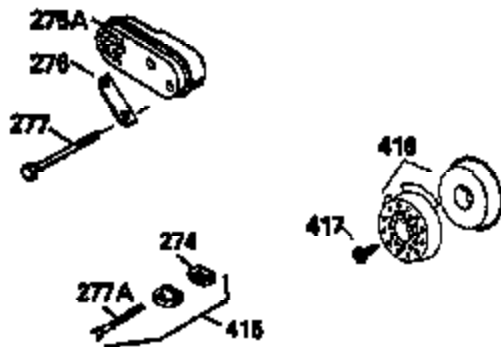

ILLUSTRATION SHOWS TYPICAL PARTS ONLY. ORDER BY PART NUMBER. PARTS NOT LISTED ARE SUPPLIED BY OEM.

VIEW 3 OF 3

Ref #	Part Number	Qty	Description
19	31361		Spring, Extension
69	35261		* Gasket, Mounting flange
182	6201		Screw, 1/4-28 x 7/8"
185	31384A		Pipe, Intake (Incl. 224)
186	35932		Link, Governor spring
223	650451		Screw, 1/4-20 x 1"
238	650932		Screw, 10-32 x 49/64"
239	34338		* Gasket, Air cleaner
241	35797		Collar, Air cleaner
245	35066		Filter, Air cleaner
246D	35435		Filter, Pre-Air (Optional)
250A	35065		Cover Assy., Air cleaner
260	35826		Housing, Blower
263A	35821		Grill, Starter
275A	34613		Muffler
276	33753		Plate, Locking
277A	30063		Screw, Torx T-30, 1/4-20 x 1/2" (Use as req.)
277	650795		Screw, 1/4-20 x 2-1/4" (Use as requir ed)
354	35025		Staple (Not used on all models)
370C	35167		Decal, Throttle
370G	34387		Decal, Instruction (Optional)
410	730574		Opt.Debris Screen Kit (Incl.370G,411, 412,413)
411	35596		Debris Screen (Optional)
412	35597		Debris Screen Bracket (Optional)
413	650910		Screw, 8-32 x 1/4 (Optional)
415	730162		Muffler Adapter Kit(In.274,277A)(Use as req.)