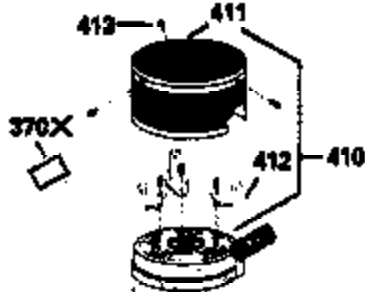

ILLUSTRATION SHOWS TYPICAL PARTS ONLY. ORDER BY PART NUMBER. PARTS NOT LISTED ARE SUPPLIED BY OEM.

VIEW 2 OF 3

Ref #	Part Number	Qty	Description
166	35827		Shroud, Engine
238	650932		Screw, 10-32 x 49/64"
245	35066		Filter, Air cleaner
246D	35435		Filter, Pre-Air (Optional)
250A	35065		Cover Assy., Air cleaner
263A	35821		Grill, Starter
287	650884		Screw, 8-32 x 1/2"
301A	35355		Fuel Cap (Use as required)
347	650898		Screw, 10-32 x 27/32"
354	35025		Staple (Not used on all models)
357	34985		Rope Stop & Staple Assy. (Incl. 354)
370G	34387		Decal, Instruction (Optional)
370C	35167		Decal, Throttle
390A	590637		Rewind Starter (Refer to Division 5, Section C, page 34 or Fiche 8A, Grid G-5 for breakdown)

ILLUSTRATION SHOWS TYPICAL PARTS ONLY. ORDER BY PART NUMBER. PARTS NOT LISTED ARE SUPPLIED BY OEM.

VIEW 3 OF 3

Ref #	Part Number	Qty	Description
19	31361		Spring, Extension
69	35261		* Gasket, Mounting flange
182	6201		Screw, 1/4-28 x 7/8"
185	31384A		Pipe, Intake (Incl. 224)
186	35932		Link, Governor spring
223	650451		Screw, 1/4-20 x 1"
238	650932		Screw, 10-32 x 49/64"
239	34338		* Gasket, Air cleaner
241	35797		Collar, Air cleaner
245	35066		Filter, Air cleaner
246D	35435		Filter, Pre-Air (Optional)
250A	35065		Cover Assy., Air cleaner
260	35826		Housing, Blower
263A	35821		Grill, Starter
275A	34613		Muffler
276	33753		Plate, Locking
277A	30063		Screw, Torx T-30, 1/4-20 x 1/2" (Use as req.)
277	650795		Screw, 1/4-20 x 2-1/4" (Use as requir ed)
354	35025		Staple (Not used on all models)
370C	35167		Decal, Throttle
370G	34387		Decal, Instruction (Optional)
410	730574		Opt.Debris Screen Kit (Incl.370G,411, 412,413)
411	35596		Debris Screen (Optional)
412	35597		Debris Screen Bracket (Optional)
413	650910		Screw, 8-32 x 1/4 (Optional)
415	730162		Muffler Adapter Kit(In.274,277A)(Use as req.)