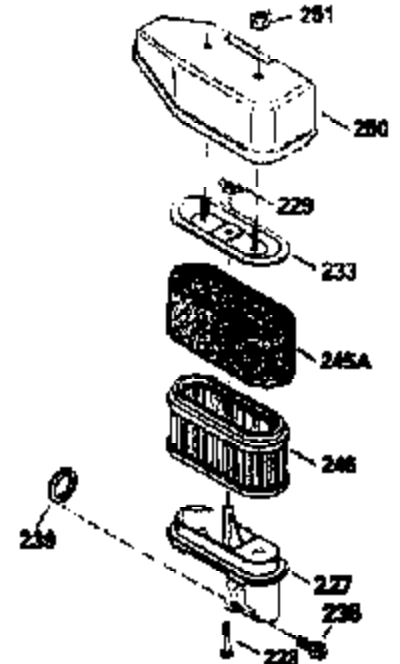

ILLUSTRATION SHOWS TYPICAL PARTS ONLY. ORDER BY PART NUMBER. PARTS NOT LISTED ARE SUPPLIED BY OEM.

VIEW 3 OF 3

Ref #	Part Number	Qty	Description
19	31361		Spring, Extension
69	35261		* Gasket, Mounting flange
182	6201		Screw, 1/4-28 x 7/8"
185	31384A		Pipe, Intake (Incl. 224)
186	35932		Link, Governor spring
223	650451		Screw, 1/4-20 x 1"
238	650932		Screw, 10-32 x 49/64"
239	34338		* Gasket, Air cleaner
241	35797		Collar, Air cleaner
245	35066		Filter, Air cleaner
246D	35435		Filter, Pre-Air (Optional)
250A	35065		Cover Assy., Air cleaner
260	35826		Housing, Blower
263A	35821		Grill, Starter
275A	34613		Muffler
276	33753		Plate, Locking
277A	30063		Screw, Torx T-30, 1/4-20 x 1/2" (Use as req.)
277	650795		Screw, 1/4-20 x 2-1/4" (Use as requir ed)
354	35025		Staple (Not used on all models)
370C	35167		Decal, Throttle
370G	34387		Decal, Instruction (Optional)
410	730574		Opt.Debris Screen Kit (Incl.370G,411, 412,413)
411	35596		Debris Screen (Optional)
412	35597		Debris Screen Bracket (Optional)
413	650910		Screw, 8-32 x 1/4 (Optional)
415	730162		Muffler Adapter Kit(In.274,277A)(Use as req.)