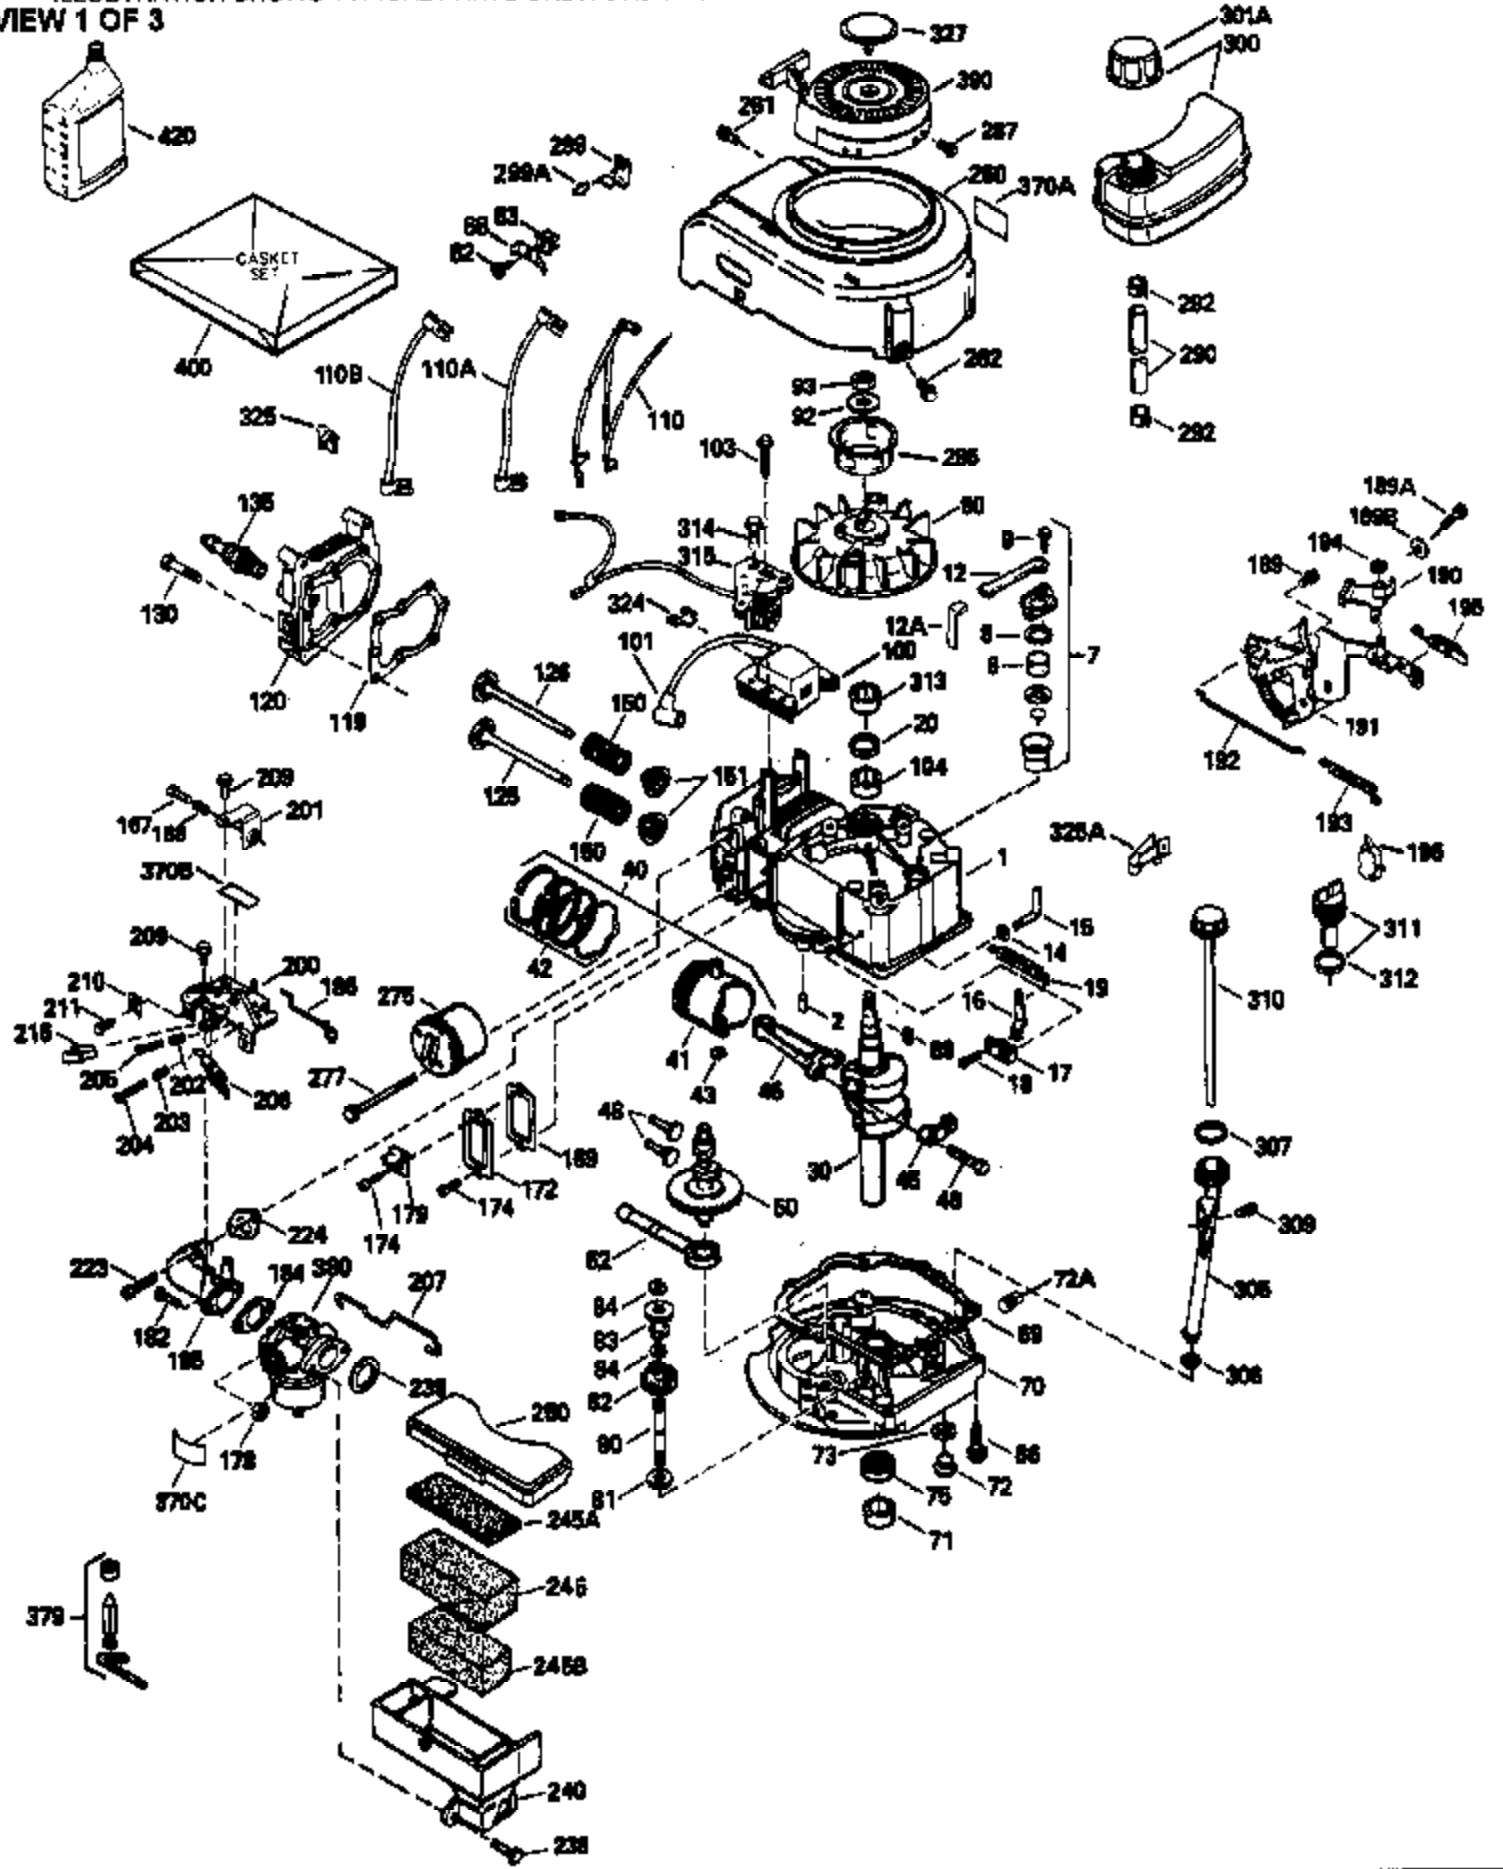

ILLUSTRATION SHOWS TYPICAL PARTS ONLY. ORDER BY PART NUMBER. PARTS NOT LISTED ARE SUPPLIED BY OEM.
VIEW 1 OF 3

Ref #	Part Number	Qty	Description
1	35010		Cylinder (Incl. 2 & 20) (2-5/8" Bore)
2	26727		Pin, Dowel
6	33734		Element, Breather
7	34214A		Breather Assy. (Incl. 6, 8, 9, 12 & 1 2A)
8	33735		* Gasket, Breather
9	30200		Screw, 10-24 x 9/16"
12	33886		Tube, Breather
12A	34695		Elbow, Breather tube
14	28277		Washer, Flat
15	30589		Rod, Governor (Incl. 14)
16	31383A		Lever, Governor
17	31335		Clamp, Governor lever
18	650548		Screw, 8-32 x 5/16"
19	31361		Spring, Extension
20	32600		Seal, Oil
30	34477B		Crankshaft
40	35544		Piston, Pin & Ring Set (Std.) (2-5/8" Bore)
40	35545		Piston, Pin & Ring Set (.010" OS)
40	35546		Piston, Pin & Ring Set (.020" OS)
41	35541		Piston & Pin Ass'y. (Incl. 43)(Std.)(2-5/8")
41	35542		Piston & Pin Ass'y. (Incl. 43) (.010" OS)
41	35543		Piston & Pin Ass'y. (Incl. 43) (.020" OS)
42	35547		Ring Set (Std.) (2-5/8" Bore)
42	35548		Ring Set (.010" OS)
42	35549		Ring Set (.020" OS)
43	20381		Ring, Piston pin retaining
45	32875		Rod Assy., Connecting (Incl. 46)
46	32610A		Bolt, Connecting rod
48	27241		Lifter, Valve
50	33553		Camshaft (MCR)
52	29914		Oil Pump Assy.
69	35261		* Gasket, Mounting flange
70	34311C		Flange Ass'y. (Incl. 72, 72A, 73, 75 & 80)
72	30572		Plug, Oil drain (Incl. 73)
73	28833		* Drain Plug Gasket (Not req. W/plastic plug)
75	27897		Seal, Oil
80	30574		Shaft, Governor
81	30590A		Washer, Flat
82	30591		Gear Assy., Governor (Incl. 81)
83	30588A		Spool, Governor
84	29193		Ring, Retaining
86	650488		Screw, 1/4-20 x 1-1/4"
89	611004		Flywheel Key
90	611112		Flywheel
92	650815		Washer, Belleville
93	650816		Nut, Flywheel
100	34443A		Solid State Ignition
101	610118		Cover, Spark plug
103	650814		Screw, Torx T-15, 10-24 x 1"
110	34961		Ground Wire
119	33015A		* Gasket, Head
120	34342		Head, Cylinder
125	29314B		Intake Valve (Std.) (Incl. 151) (Conventional Ports)
125	29315C		Intake Valve (1/32" OS) (Incl. 151) (Conventional Ports)
126	29313C		Exhaust Valve (Std.) (Incl. 151) (Conventional Ports)
126	29315C		Exhaust Valve (1/32" OS) (Incl. 151) (Conventional Ports)
130	6021A		Screw, 5/16-18 x 1-1/2"
135	35395		Resistor Spark Plug (RJ19LM)