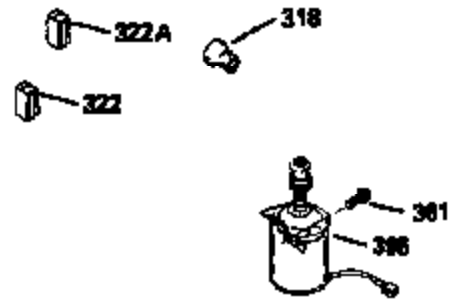

ILLUSTRATION SHOWS TYPICAL PARTS ONLY. ORDER BY PART NUMBER. PARTS NOT LISTED ARE SUPPLIED BY OEM.

VIEW 2 OF 3

Ref #	Part Number	Qty	Description
166	35827		Shroud, Engine
238	650932		Screw, 10-32 x 49/64"
245	35066		Filter, Air cleaner
246D	35435		Filter, Pre-Air (Optional)
250A	35065		Cover Assy., Air cleaner
263A	35821		Grill, Starter
287	650884		Screw, 8-32 x 1/2"
301A	35355		Fuel Cap (Use as required)
347	650898		Screw, 10-32 x 27/32"
354	35025		Staple (Not used on all models)
357	34985		Rope Stop & Staple Assy. (Incl. 354)
370F	35847		Decal, Instruction
370G	34387		Decal, Instruction (Optional)
370C	35167		Decal, Throttle
390A	590637		Rewind Starter (Refer to Division 5, Section C, page 34 or Fiche 8A, Grid G-5 for breakdown)

ILLUSTRATION SHOWS TYPICAL PARTS ONLY. ORDER BY PART NUMBER. PARTS NOT LISTED ARE SUPPLIED BY OEM.

VIEW 3 OF 3

Ref #	Part Number	Qty	Description
19	31361		Spring, Extension
69	35261		* Gasket, Mounting flange
182	6201		Screw, 1/4-28 x 7/8"
185	31384A		Pipe, Intake (Incl. 224)
186	34358		Link, Governor spring
223	650451		Screw, 1/4-20 x 1"
238	650932		Screw, 10-32 x 49/64"
239	34338		* Gasket, Air cleaner
241	35797		Collar, Air cleaner
245	35066		Filter, Air cleaner
246D	35435		Filter, Pre-Air (Optional)
250A	35065		Cover Assy., Air cleaner
260	35826		Housing, Blower
263A	35821		Grill, Starter
275A	34613		Muffler
276	33753		Plate, Locking
277A	30063		Screw, Torx T-30, 1/4-20 x 1/2" (Use as req.)
277	650795		Screw, 1/4-20 x 2-1/4" (Use as requir ed)
354	35025		Staple (Not used on all models)
370F	35847		Decal, Instruction
370C	35167		Decal, Throttle
370G	34387		Decal, Instruction (Optional)
410	730574		Opt.Debris Screen Kit (Incl.370G,411, 412,413)
411	35596		Debris Screen (Optional)
412	35597		Debris Screen Bracket (Optional)
413	650910		Screw, 8-32 x 1/4 (Optional)
415	730162		Muffler Adapter Kit(In.274,277A)(Use as req.)