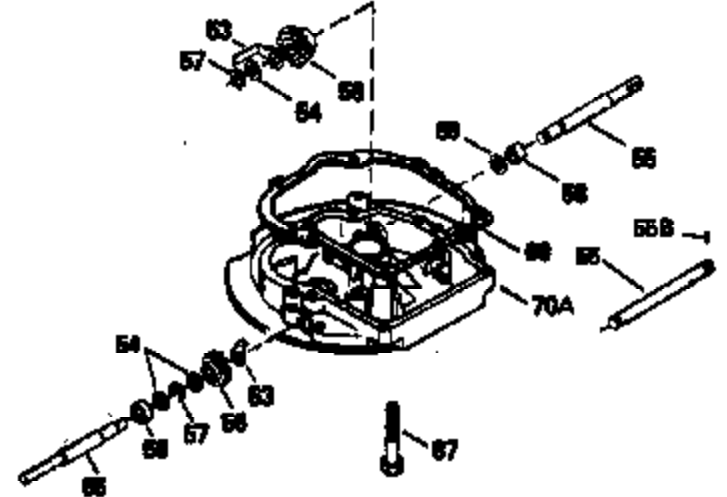

ILLUSTRATION SHOWS TYPICAL PARTS ONLY. ORDER BY PART NUMBER. PARTS NOT LISTED ARE SUPPLIED BY OEM.

VIEW 2 OF 3

Ref #	Part Number	Qty	Description
166	35827		Shroud, Engine
238	650932		Screw, 10-32 x 49/64"
245	35066		Filter, Air cleaner
246D	35435		Filter, Pre-Air (Optional)
250A	35065		Cover Assy., Air cleaner
263A	35821		Grill, Starter
287	650884		Screw, 8-32 x 1/2"
301A	35355		Fuel Cap (Use as required)
347	650898		Screw, 10-32 x 27/32"
354	35025		Staple (Not used on all models)
357	34985		Rope Stop & Staple Assy. (Incl. 354)
370F	35847		Decal, Instruction
370G	34387		Decal, Instruction (Optional)
370C	35167		Decal, Throttle
390A	590637		Rewind Starter (Refer to Division 5, Section C, page 34 or Fiche 8A, Grid G-5 for breakdown)

ILLUSTRATION SHOWS TYPICAL PARTS ONLY. ORDER BY PART NUMBER. PARTS NOT LISTED ARE SUPPLIED BY OEM.

VIEW 3 OF 3

Ref #	Part Number	Qty	Description
19	31361		Spring, Extension
69	35261		* Gasket, Mounting flange
182	6201		Screw, 1/4-28 x 7/8"
185	31384A		Pipe, Intake (Incl. 224)
186	34358		Link, Governor spring
223	650451		Screw, 1/4-20 x 1"
238	650932		Screw, 10-32 x 49/64"
239	34338		* Gasket, Air cleaner
241	35797		Collar, Air cleaner
245	35066		Filter, Air cleaner
246D	35435		Filter, Pre-Air (Optional)
250A	35065		Cover Assy., Air cleaner
260	35826		Housing, Blower
263A	35821		Grill, Starter
275A	34613		Muffler
276	33753		Plate, Locking
277A	30063		Screw, Torx T-30, 1/4-20 x 1/2" (Use as req.)
277	650795		Screw, 1/4-20 x 2-1/4" (Use as requir ed)
354	35025		Staple (Not used on all models)
370F	35847		Decal, Instruction
370C	35167		Decal, Throttle
370G	34387		Decal, Instruction (Optional)
410	730574		Opt.Debris Screen Kit (Incl.370G,411, 412,413)
411	35596		Debris Screen (Optional)
412	35597		Debris Screen Bracket (Optional)
413	650910		Screw, 8-32 x 1/4 (Optional)
415	730162		Muffler Adapter Kit(In.274,277A)(Use as req.)