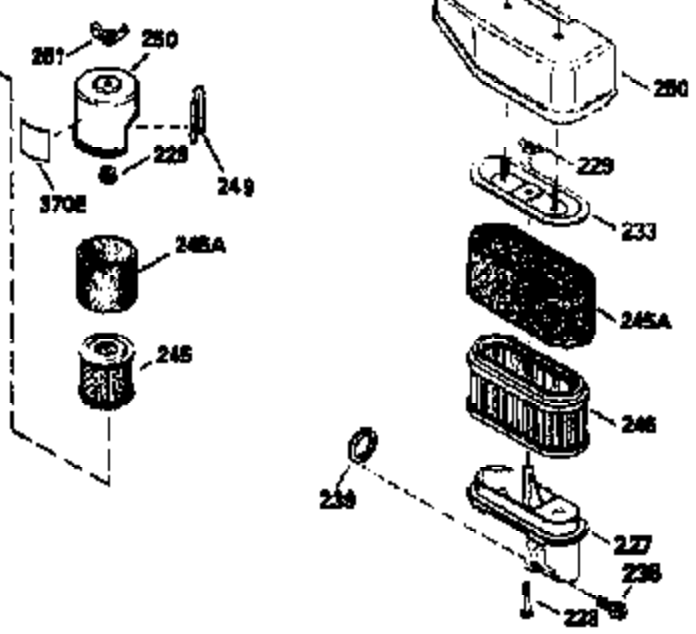

ILLUSTRATION SHOWS TYPICAL PARTS ONLY. ORDER BY PART NUMBER. PARTS NOT LISTED ARE SUPPLIED BY OEM.

VIEW 3 OF 3

Ref #	Part Number	Qty	Description
19	31361		Spring, Extension
69	35261		* Gasket, Mounting flange
182	6201		Screw, 1/4-28 x 7/8"
185	31384A		Pipe, Intake (Incl. 224)
186	34358		Link, Governor spring
223	650451		Screw, 1/4-20 x 1"
238	650932		Screw, 10-32 x 49/64"
239	34338		* Gasket, Air cleaner
241	35797		Collar, Air cleaner
245	35066		Filter, Air cleaner
246D	35435		Filter, Pre-Air (Optional)
250A	35065		Cover Assy., Air cleaner
260	35826		Housing, Blower
263A	35821		Grill, Starter
275A	34613		Muffler
276	33753		Plate, Locking
277A	30063		Screw, Torx T-30, 1/4-20 x 1/2" (Use as req.)
277	650795		Screw, 1/4-20 x 2-1/4" (Use as requir ed)
354	35025		Staple (Not used on all models)
370F	35847		Decal, Instruction
370C	35167		Decal, Throttle
370G	34387		Decal, Instruction (Optional)
410	730574		Opt.Debris Screen Kit (Incl.370G,411, 412,413)
411	35596		Debris Screen (Optional)
412	35597		Debris Screen Bracket (Optional)
413	650910		Screw, 8-32 x 1/4 (Optional)
415	730162		Muffler Adapter Kit(In.274,277A)(Use as req.)