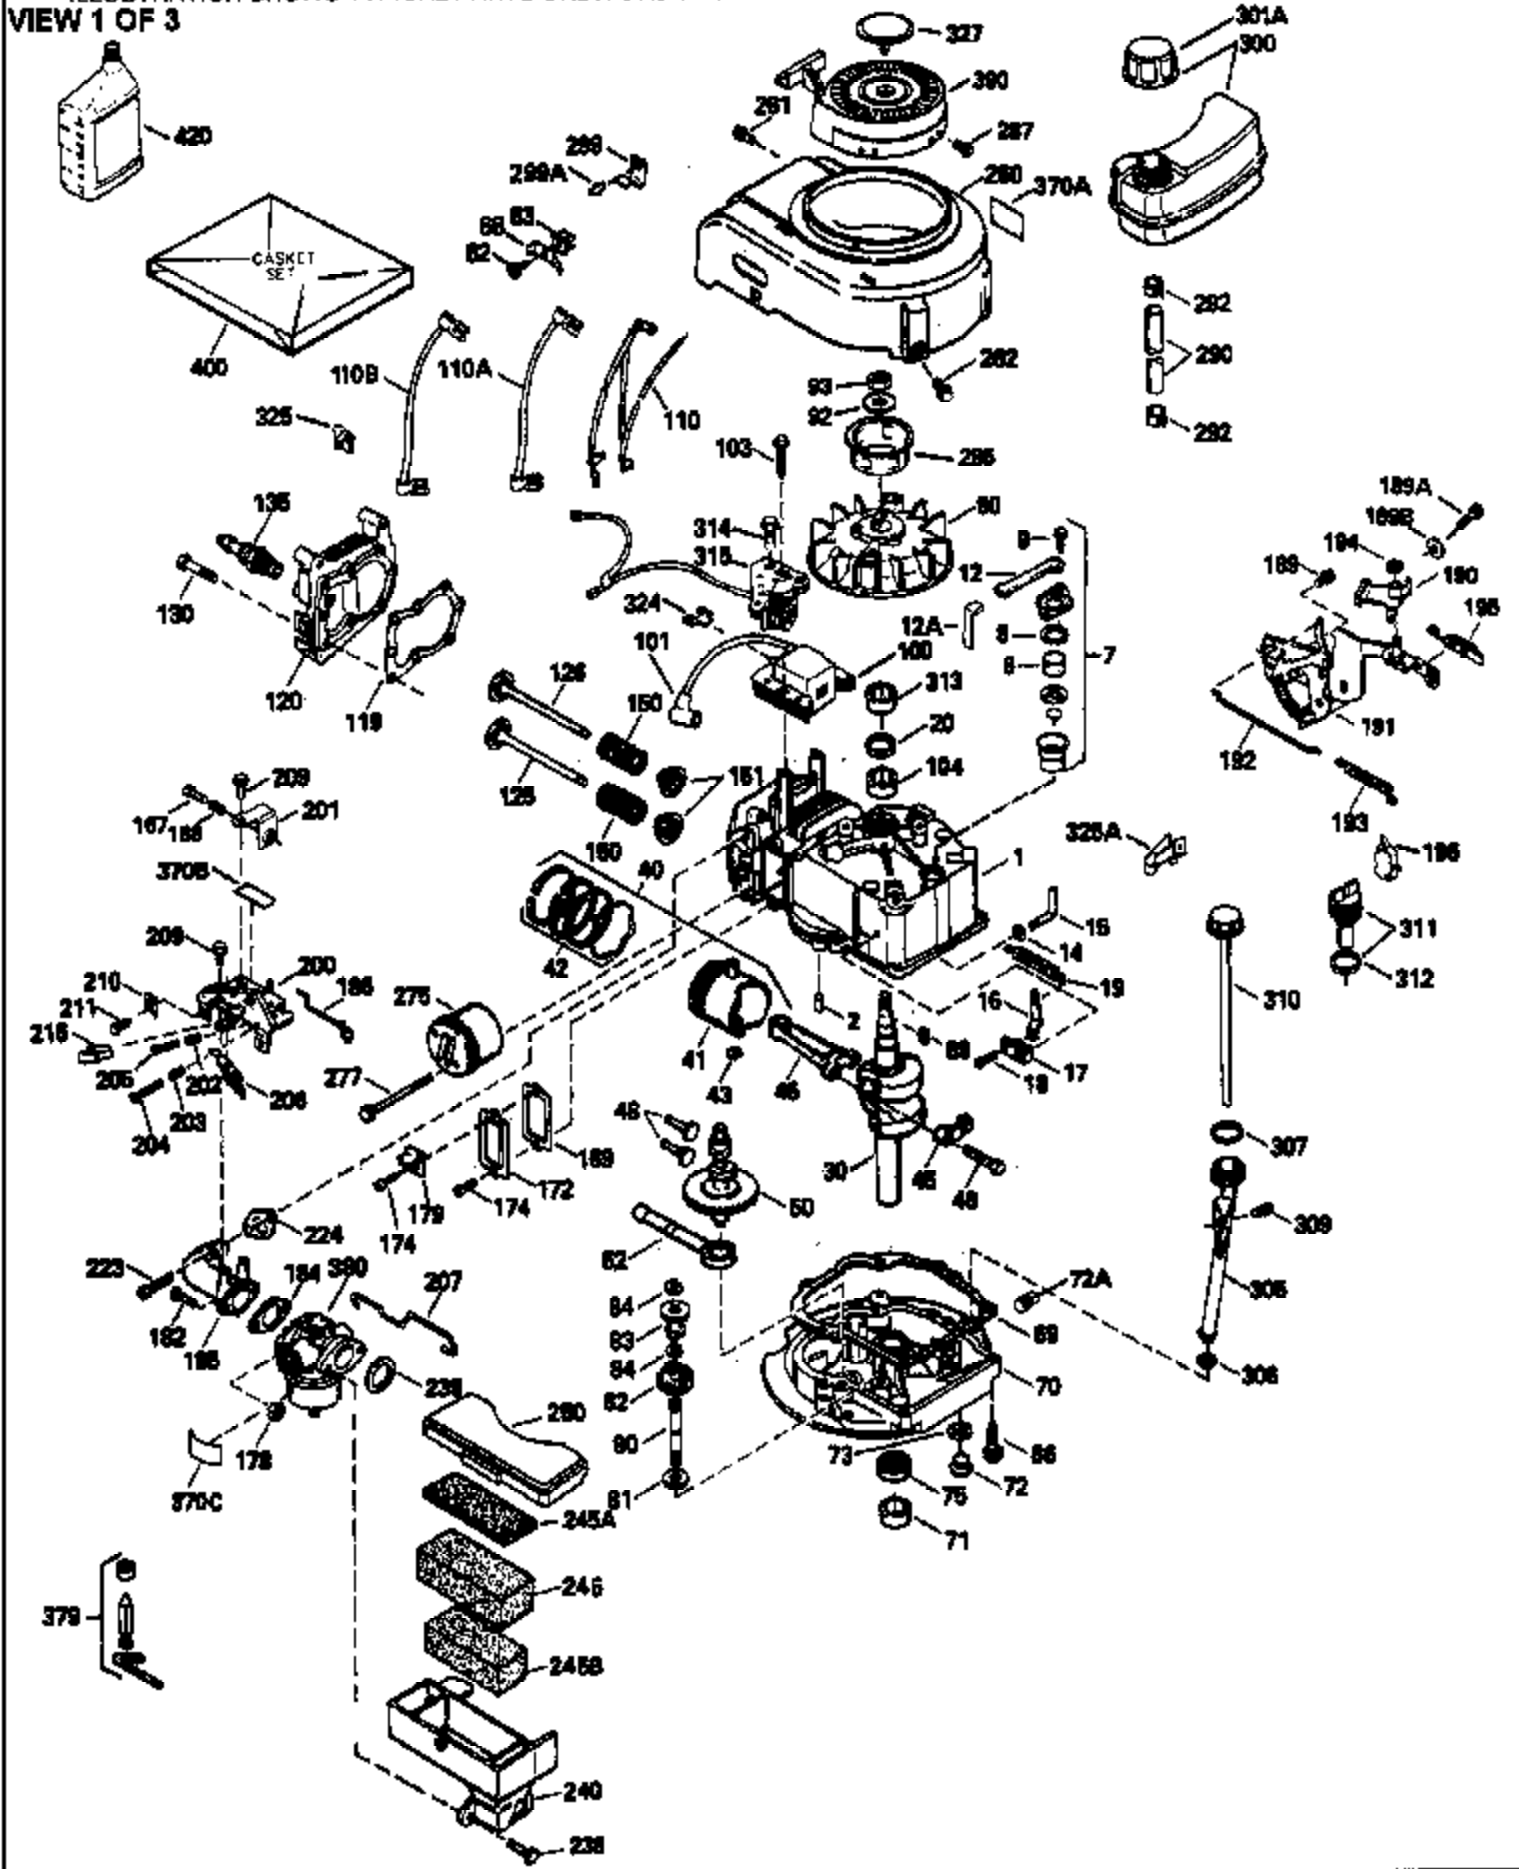

ILLUSTRATION SHOWS TYPICAL PARTS ONLY. ORDER BY PART NUMBER. PARTS NOT LISTED ARE SUPPLIED BY OEM.
VIEW 1 OF 3

Ref #	Part Number	Qty	Description
1	35513		Cylinder (Incl. 2 & 20) (2-5/8" Bore)
2	26727		Pin, Dowel
6	33734		Element, Breather
7	34214A		Breather Assy. (Incl. 6, 8, 9, 12 & 1 2A)
8	33735		* Gasket, Breather
9	30200		Screw, 10-24 x 9/16"
12A	34695		Elbow, Breather tube
12	33886		Tube, Breather
14	28277		Washer, Flat
15	30589		Rod, Governor (Incl. 14)
16	31383A		Lever, Governor
17	31335		Clamp, Governor lever
18	650548		Screw, 8-32 x 5/16"
19	31361		Spring, Extension
20	32600		Seal, Oil
30	35801		Crankshaft
40	35544		Piston, Pin & Ring Set (Std.) (2-5/8" Bore)
40	35545		Piston, Pin & Ring Set (.010" OS)
40	35546		Piston, Pin & Ring Set (.020" OS)
41	35541		Piston & Pin Ass'y. (Incl. 43)(Std.)(2-5/8")
41	35542		Piston & Pin Ass'y. (Incl. 43) (.010" OS)
41	35543		Piston & Pin Ass'y. (Incl. 43) (.020" OS)
42	35547		Ring Set (Std.) (2-5/8" Bore)
42	35548		Ring Set (.010" OS)
42	35549		Ring Set (.020" OS)
43	20381		Ring, Piston pin retaining
45	32875		Rod Assy., Connecting (Incl. 46)
46	32610A		Bolt, Connecting rod
48	27241		Lifter, Valve
50	33553		Camshaft (MCR)
52	29914		Oil Pump Assy.
69	35261		* Gasket, Mounting flange
70	34311C		Flange Ass'y. (Incl. 72, 72A, 73, 75 & 80)
72	30572		Plug, Oil drain (Incl. 73)
73	28833		* Drain Plug Gasket (Not req. W/plastic plug)
75	27897		Seal, Oil
80	30574		Shaft, Governor
81	30590A		Washer, Flat
82	30591		Gear Assy., Governor (Incl. 81)
83	30588A		Spool, Governor
84	29193		Ring, Retaining
86	650488		Screw, 1/4-20 x 1-1/4"
89	611004		Flywheel Key
90	611112		Flywheel
92	650815		Washer, Belleville
93	650816		Nut, Flywheel
100	34443A		Solid State Ignition
101	610118		Cover, Spark plug
103	650814		Screw, Torx T-15, 10-24 x 1"
110	34961		Ground Wire
119	33015A		* Gasket, Head
120	34342		Head, Cylinder
125	29314B		Intake Valve (Std.) (Incl. 151) (Conventional Ports)
125	29315C		Intake Valve (1/32" OS) (Incl. 151) (Conventional Ports)
126	29313C		Exhaust Valve (Std.) (Incl. 151) (Conventional Ports)
126	29315C		Exhaust Valve (1/32" OS) (Incl. 151) (Conventional Ports)
130	6021A		Screw, 5/16-18 x 1-1/2"
135	35395		Resistor Spark Plug (RJ19LM)