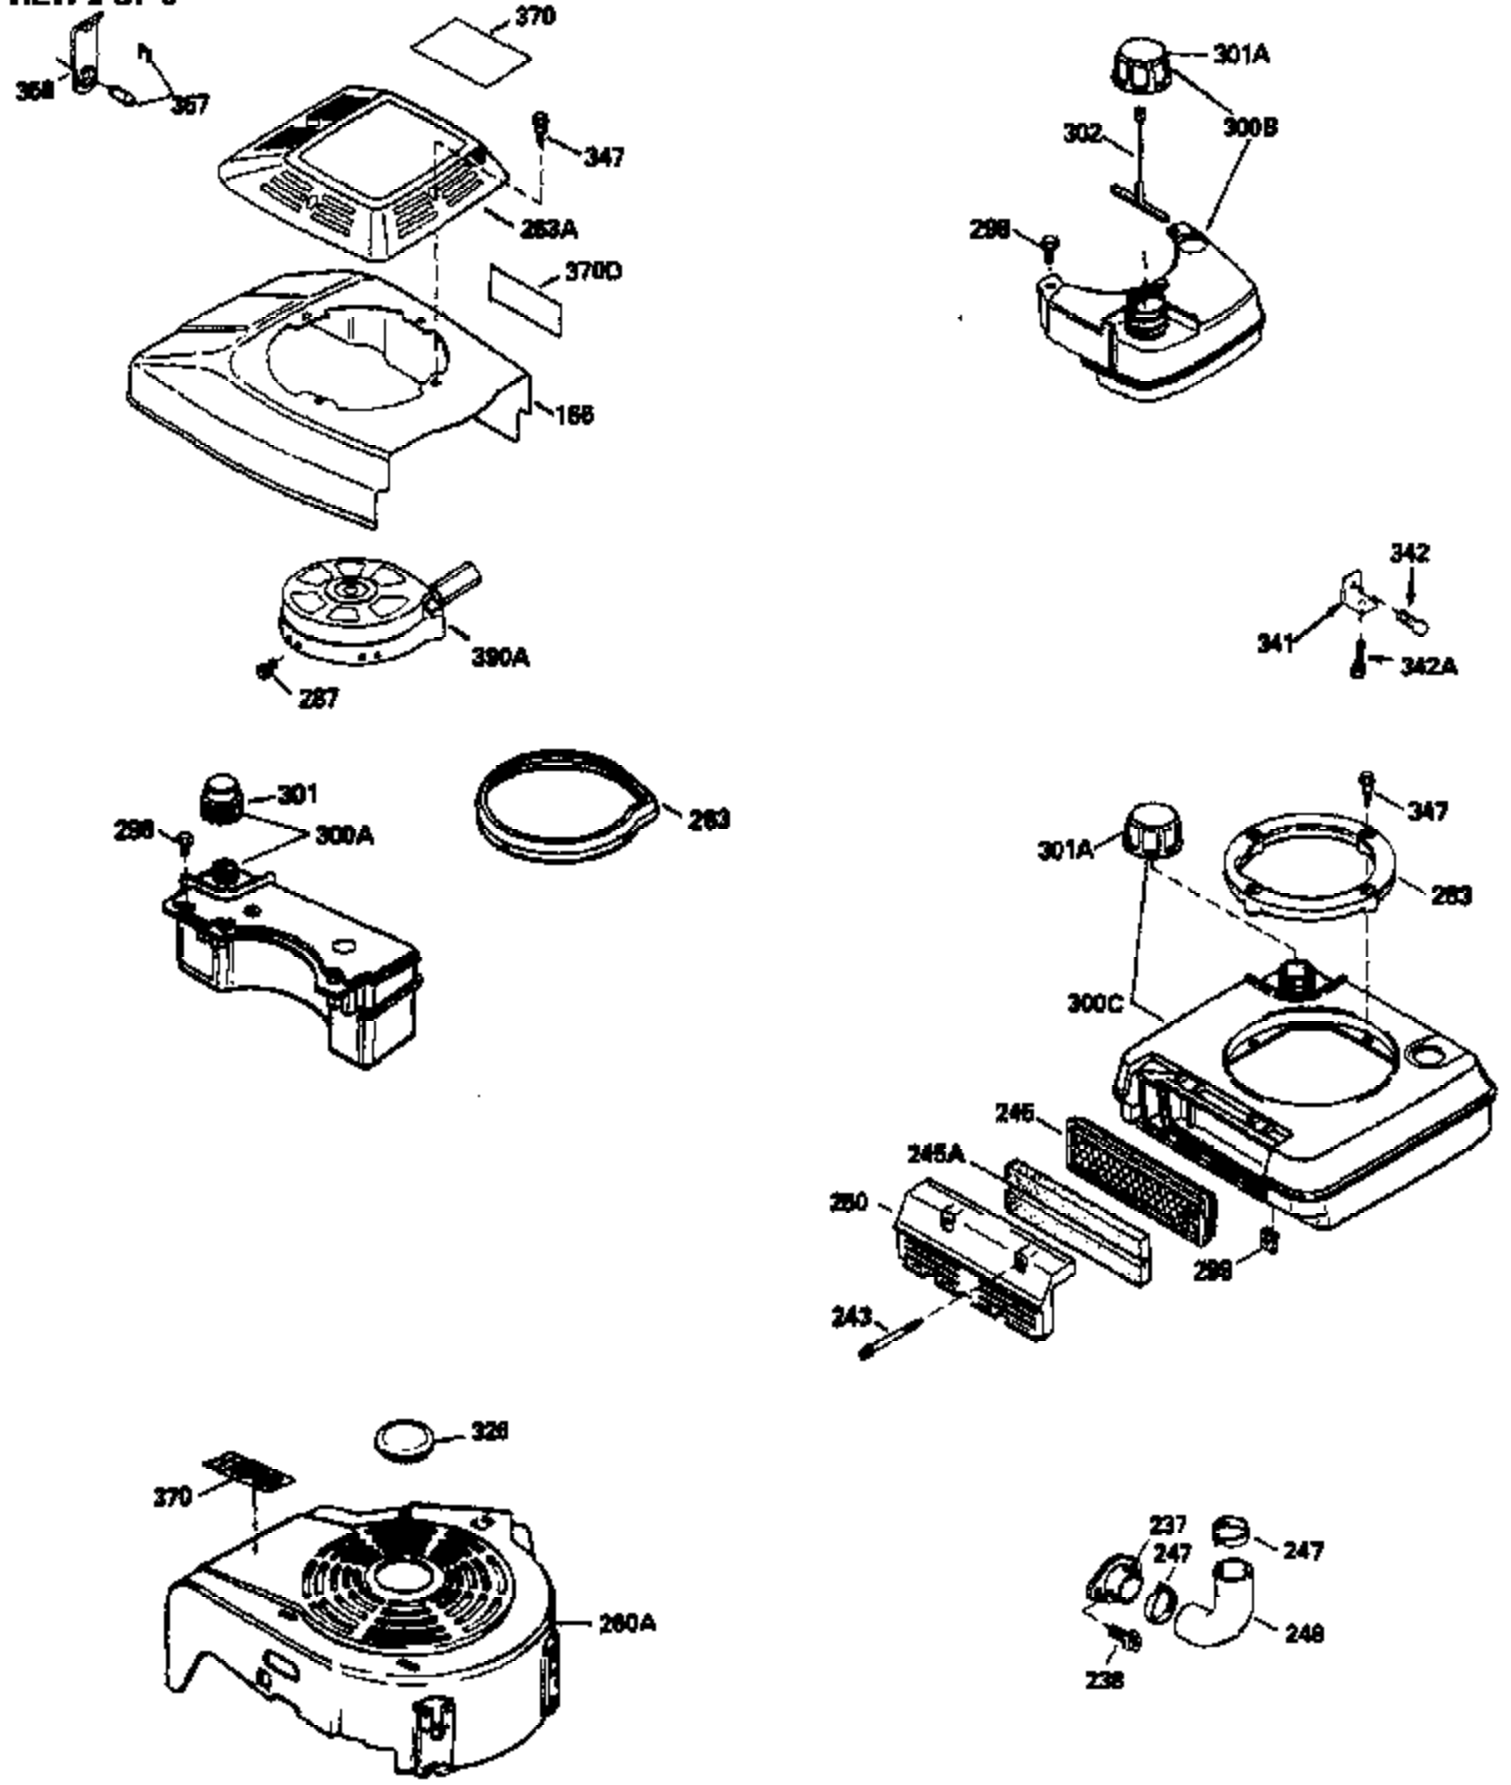

ILLUSTRATION SHOWS TYPICAL PARTS ONLY. ORDER BY PART NUMBER. PARTS NOT LISTED ARE SUPPLIED BY OEM.

VIEW 2 OF 3

Ref #	Part Number	Qty	Description
12B	34695	1	Breather Tube Elbow
166	35827	1	Engine Shroud
238	650932	2	Screw, 10-32 x 49/64"
245	35066	1	Air Cleaner Filter
250	35065	1	Air Cleaner Cover
263A	35821	1	Starter Grill
287	650884	2	Screw, 8-32 x 1/2"
301	35355	1	Fuel Cap
347	650898	4	Screw, 10-32 x 27/32"
354	35025	1	Staple
357	34985	1	Starter Rope Retainer
370D	35977	1	Instruction Decal (Caution)
370C	34144	1	Primer Decal