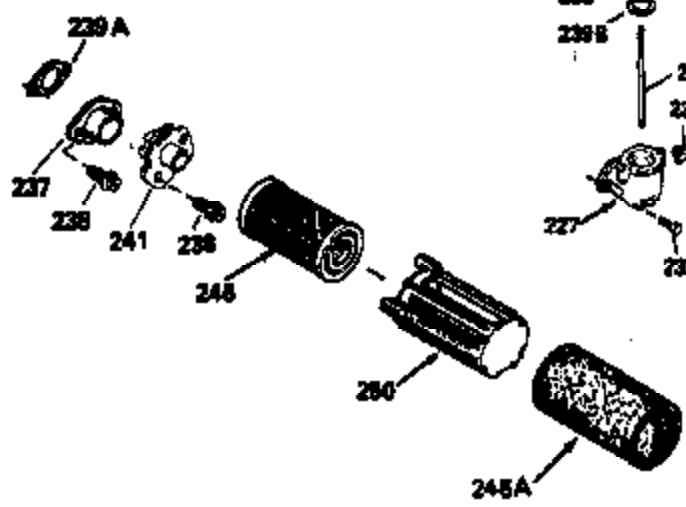

ILLUSTRATION SHOWS TYPICAL PARTS ONLY. ORDER BY PART NUMBER. PARTS NOT LISTED ARE SUPPLIED BY OEM.

VIEW 3 OF 3

Ref #	Part Number	Qty	Description
12B	34695	1	Breather Tube Elbow
19	31361	1	Extension Spring
69	35261	1	* Mounting Flange Gasket
182	6201	2	Screw, 1/4-28 x 7/8"
185	31384A	1	Intake Pipe (Incl. 224)
186	34358	1	Governor Link
223	650451	2	Screw, 1/4-20 x 1"
238	650932	2	Screw, 10-32 x 49/64"
239	34338	1	* Air Cleaner Gasket
241	35797	1	Air Cleaner Collar
245	35066	1	Air Cleaner Filter
250	35065	1	Air Cleaner Cover
260	35826	1	Blower Housing
263A	35821	1	Starter Grill
276	33753	1	Locking Plate
277	650795	2	Screw, 1/4-20 x 2-1/4"
354	35025	1	Staple
370E	35841	1	Name Decal
370C	34144	1	Primer Decal