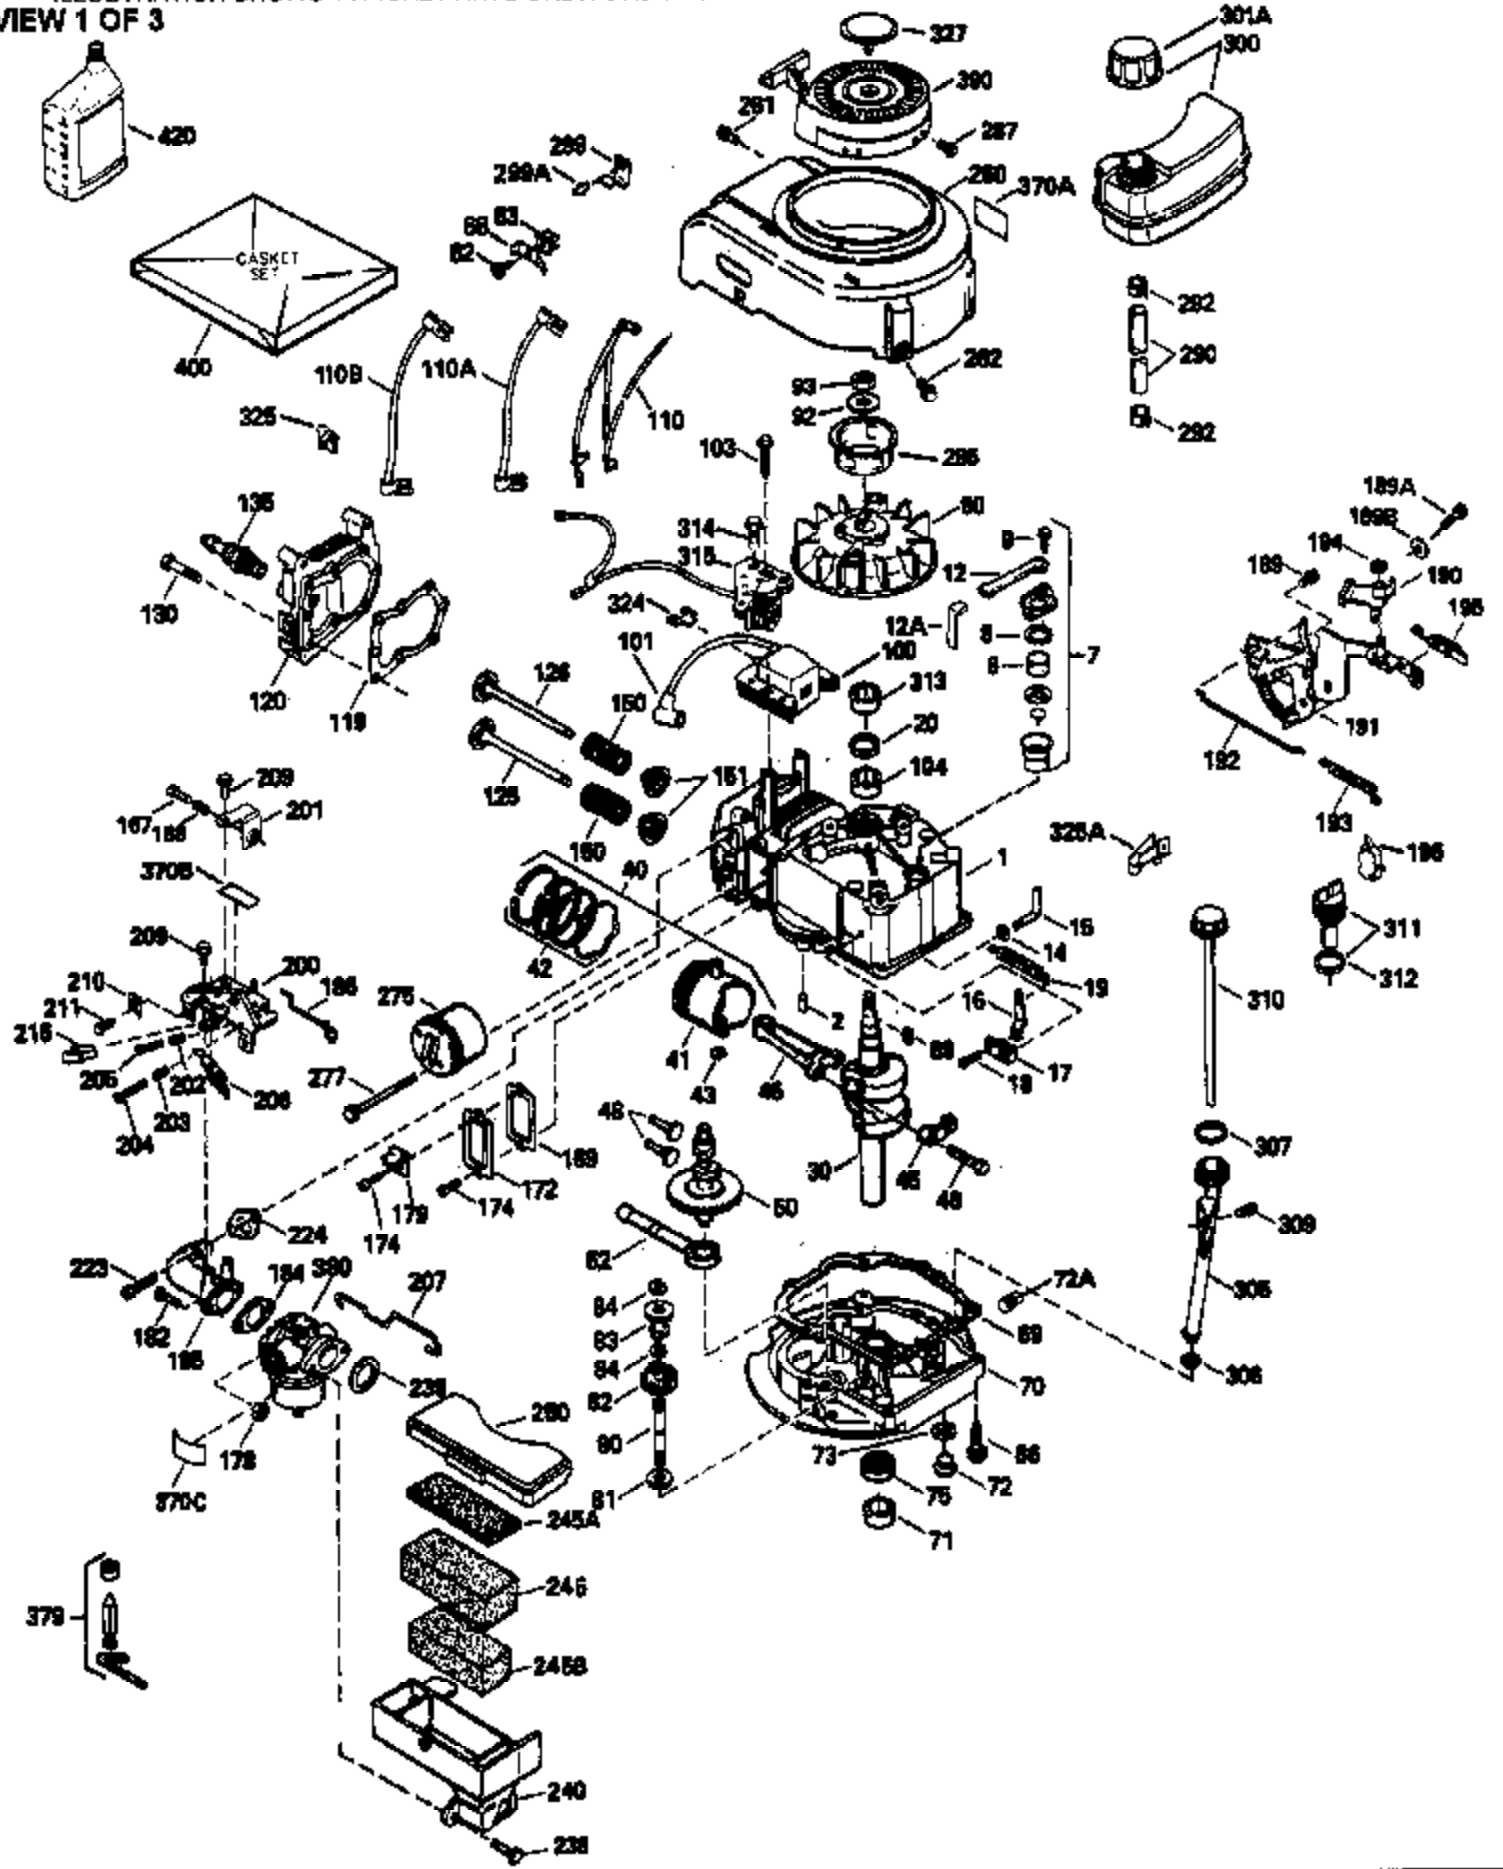

ILLUSTRATION SHOWS TYPICAL PARTS ONLY. ORDER BY PART NUMBER. PARTS NOT LISTED ARE SUPPLIED BY OEM.
VIEW 1 OF 3

Ref #	Part Number	Qty	Description
1	35513	1	Cylinder (Incl. 2 & 20)
2	26727	2	Dowel Pin
6	33734	1	Breather Element
7	34214A	1	Breather Ass'y. (Incl.6,8,9,12 & 12B)
8	33735	1	* Breather Gasket
9	30200	2	Screw, 10-24 x 9/16"
12	33886	1	Breather Tube
12B	34695	1	Breather Tube Elbow
14	28277	1	Washer
15	30589	1	Governor Rod (Incl. 14)
16	31383A	1	Governor Lever
17	31335	1	Governor Lever Clamp
18	650548	1	Screw, 8-32 x 5/16"
19	31361	1	Extension Spring
20	32600	1	Oil Seal
30	35801	1	Crankshaft
40	35544A	1	Piston, Pin & Ring Set (Std.)
40	35545A	1	Piston, Pin & Ring Set (.010" OS)
40	35546	1	Piston, Pin & Ring Set (.020" OS)
41	35541	1	Piston & Pin Ass'y. (Std.) (Incl. 43)
41	35542	1	Piston & Pin Ass'y. (.010" OS) (Incl. 43)
41	35543	1	Piston & Pin Ass'y. (.020" OS) (Incl. 43)
42	35547A	1	Ring Set (Std.)
42	35548A	1	Ring Set (.010" OS)
42	35549	1	Ring Set (.020" OS)
43	20381	2	Piston Pin Retaining Ring
45	32875	1	Connecting Rod Ass'y. (Incl. 46)
46	32610A	2	Connecting Rod Bolt
48	27241	2	Valve Lifter
50	33553	1	Camshaft (MCR)
52	29914	1	Oil Pump Ass'y.
69	35261	1	* Mounting Flange Gasket
70	34311C	1	Mounting Flange (Incl. 72, 75 & 80)
72	30572	1	Oil Drain Plug
73	28833	1	Drain Plug Gasket
75	27897	1	Oil Seal
80	30574A	1	Governor Shaft
81	30590A	1	Washer
82	30591	1	Governor Gear Ass'y. (Incl. 81)
83	30588A	1	Governor Spool
84	29193	2	Retaining Ring
86	650488	6	Screw, 1/4-20 x 1-1/4"
89	611004	1	Flywheel Key
90	611112	1	Flywheel
92	650815	1	Belleville Washer
93	650816	1	Flywheel Nut
100	34443A	1	Solid State Ignition
101	610118	1	Spark Plug Cover
103	650814	2	Screw, Torx T-15, 10-24 x 1"
110	34961	1	Ground Wire
119	33015A	1	* Cylinder Head Gasket
120	34342	1	Cylinder Head
125	29313C	1	Exhaust Valve (Std.) (Incl. 151)
125	29315C	1	Exhaust Valve (1/32" OS) (Incl. 151)
126	29314B	1	Intake Valve (Std.) (Incl. 151)
126	29315C	1	Intake Valve (1/32" OS) (Incl. 151)
130	6021A	8	Screw, 5/16-18 x 1-1/2"
135	35395	1	Resistor Spark Plug (RJ19LM)