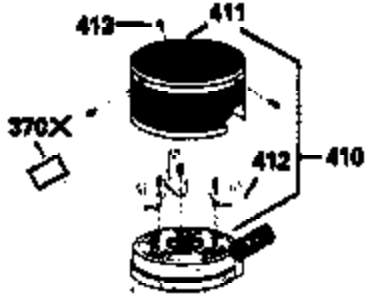

ILLUSTRATION SHOWS TYPICAL PARTS ONLY. ORDER BY PART NUMBER. PARTS NOT LISTED ARE SUPPLIED BY OEM.

VIEW 3 OF 3

Ref #	Part Number	Qty	Description
12B	34695	1	Breather Tube Elbow
19	31361	1	Extension Spring
69	35261	1	* Mounting Flange Gasket
182	6201	2	Screw, 1/4-28 x 7/8"
185	31384A	1	Intake Pipe (Incl. 224)
186	34358	1	Governor Link
223	650451	2	Screw, 1/4-20 x 1"
238	650932	2	Screw, 10-32 x 49/64"
239	34338	1	* Air Cleaner Gasket
241	35797	1	Air Cleaner Collar
245	35066	1	Air Cleaner Filter
250	35065	1	Air Cleaner Cover
260	35826	1	Blower Housing
263A	35821	1	Starter Grill
276	33753	1	Locking Plate
277	650795	2	Screw, 1/4-20 x 2-1/4"
354	35025	1	Staple
370E	35841	1	Name Decal
370C	34144	1	Primer Decal