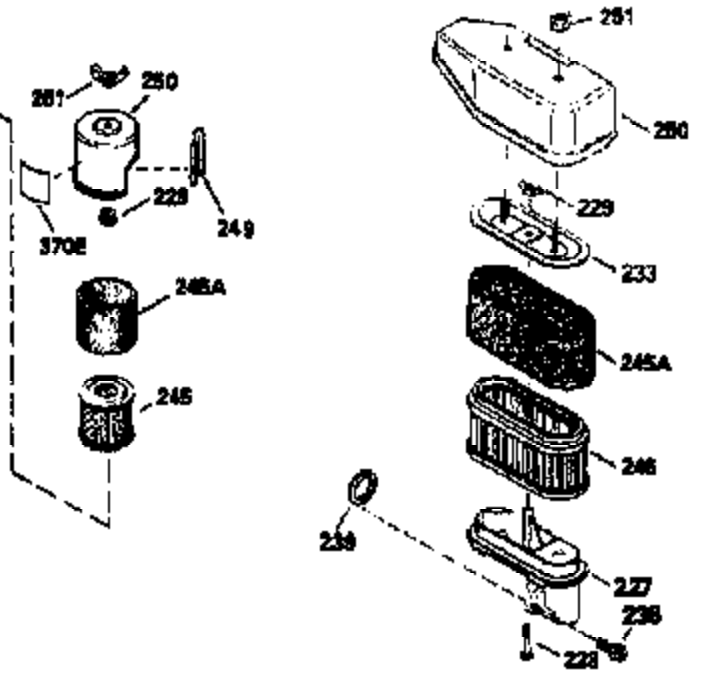

ILLUSTRATION SHOWS TYPICAL PARTS ONLY. ORDER BY PART NUMBER. PARTS NOT LISTED ARE SUPPLIED BY OEM.

VIEW 3 OF 3

Ref #	Part Number	Qty	Description
12B	34695	1	Breather Tube Elbow
19	31361	1	Extension Spring
69	35261	1	* Mounting Flange Gasket
182	6201	2	Screw, 1/4-28 x 7/8"
185	31384A	1	Intake Pipe (Incl. 224)
186	34358	1	Governor Link
223	650451	2	Screw, 1/4-20 x 1"
238	650932	2	Screw, 10-32 x 49/64"
239	34338	1	* Air Cleaner Gasket
241	35797	1	Air Cleaner Collar
245	35066	1	Air Cleaner Filter
250	35065	1	Air Cleaner Cover
260	35826	1	Blower Housing
263A	35821	1	Starter Grill
276	33753	1	Locking Plate
277	650795	2	Screw, 1/4-20 x 2-1/4"
354	35025	1	Staple
370E	35841	1	Name Decal
370C	34144	1	Primer Decal