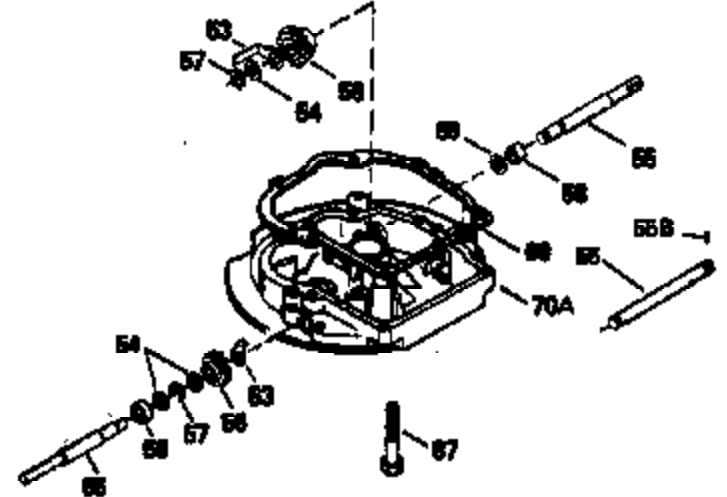

ILLUSTRATION SHOWS TYPICAL PARTS ONLY. ORDER BY PART NUMBER. PARTS NOT LISTED ARE SUPPLIED BY OEM.

VIEW 3 OF 3

Ref #	Part Number	Qty	Description
12B	34695	1	Breather Tube Elbow
19	31361	1	Extension Spring
69	35261	1	* Mounting Flange Gasket
182	6201	2	Screw, 1/4-28 x 7/8"
185	31384A	1	Intake Pipe (Incl. 224)
186	34358	1	Governor Link
223	650451	2	Screw, 1/4-20 x 1"
238	650932	2	Screw, 10-32 x 49/64"
239	34338	1	* Air Cleaner Gasket
241	35797	1	Air Cleaner Collar
245	35066	1	Air Cleaner Filter
250	35065	1	Air Cleaner Cover
260	35826	1	Blower Housing
263A	35821	1	Starter Grill
276	33753	1	Locking Plate
277	650795	2	Screw, 1/4-20 x 2-1/4"
354	35025	1	Staple
370E	35841	1	Name Decal
370C	34144	1	Primer Decal