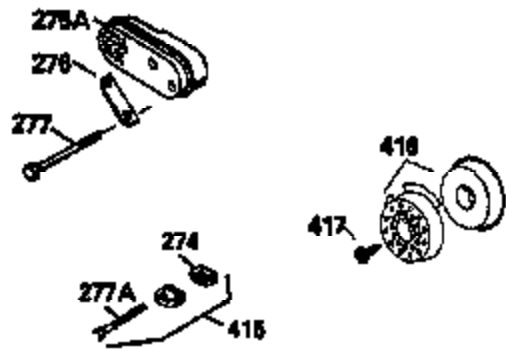

ILLUSTRATION SHOWS TYPICAL PARTS ONLY. ORDER BY PART NUMBER. PARTS NOT LISTED ARE SUPPLIED BY OEM.

VIEW 3 OF 3

Ref #	Part Number	Qty	Description
12B	34695	1	Breather Tube Elbow
19	31361	1	Extension Spring
69	35261	1	* Mounting Flange Gasket
182	6201	2	Screw, 1/4-28 x 7/8"
185	31384A	1	Intake Pipe (Incl. 224)
186	34358	1	Governor Link
223	650451	2	Screw, 1/4-20 x 1"
238	650932	2	Screw, 10-32 x 49/64"
239	34338	1	* Air Cleaner Gasket
241	35797	1	Air Cleaner Collar
245	35066	1	Air Cleaner Filter
250	35065	1	Air Cleaner Cover
260	35826	1	Blower Housing
263A	35821	1	Starter Grill
276	33753	1	Locking Plate
277	650795	2	Screw, 1/4-20 x 2-1/4"
354	35025	1	Staple
370E	35841	1	Name Decal
370C	34144	1	Primer Decal