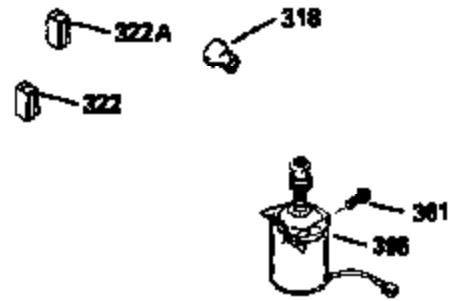

ILLUSTRATION SHOWS TYPICAL PARTS ONLY. ORDER BY PART NUMBER. PARTS NOT LISTED ARE SUPPLIED BY OEM.

VIEW 3 OF 3

Ref #	Part Number	Qty	Description
12B	34695	1	Breather Tube Elbow
19	31361	1	Extension Spring
69	35261	1	* Mounting Flange Gasket
182	6201	2	Screw, 1/4-28 x 7/8"
185	31384A	1	Intake Pipe (Incl. 224)
186	34358	1	Governor Link
223	650451	2	Screw, 1/4-20 x 1"
238	650932	2	Screw, 10-32 x 49/64"
239	34338	1	* Air Cleaner Gasket
241	35797	1	Air Cleaner Collar
245	35066	1	Air Cleaner Filter
250	35065	1	Air Cleaner Cover
260	35826	1	Blower Housing
263A	35821	1	Starter Grill
276	33753	1	Locking Plate
277	650795	2	Screw, 1/4-20 x 2-1/4"
354	35025	1	Staple
370E	35841	1	Name Decal
370C	34144	1	Primer Decal