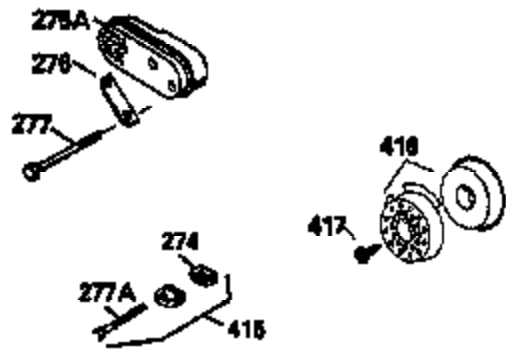

ILLUSTRATION SHOWS TYPICAL PARTS ONLY. ORDER BY PART NUMBER. PARTS NOT LISTED ARE SUPPLIED BY OEM.

VIEW 3 OF 3

Ref #	Part Number	Qty	Description
12B	34695	1	Breather Tube Elbow
19	31361	1	Extension Spring
69	35261	1	* Mounting Flange Gasket
182	6201	2	Screw, 1/4-28 x 7/8"
185	31384A	1	Intake Pipe (Incl. 224)
186	34358	1	Governor Link
223	650451	2	Screw, 1/4-20 x 1"
238	650932	2	Screw, 10-32 x 49/64"
239	34338	1	* Air Cleaner Gasket
241	35797	1	Air Cleaner Collar
245	35066	1	Air Cleaner Filter
250	35065	1	Air Cleaner Cover
260	35826	1	Blower Housing
263A	35821	1	Starter Grill
277	650988	2	Screw, 1/4-20 x 2-13/64"
354	35025	1	Staple
370C	35977	1	Caution Decal