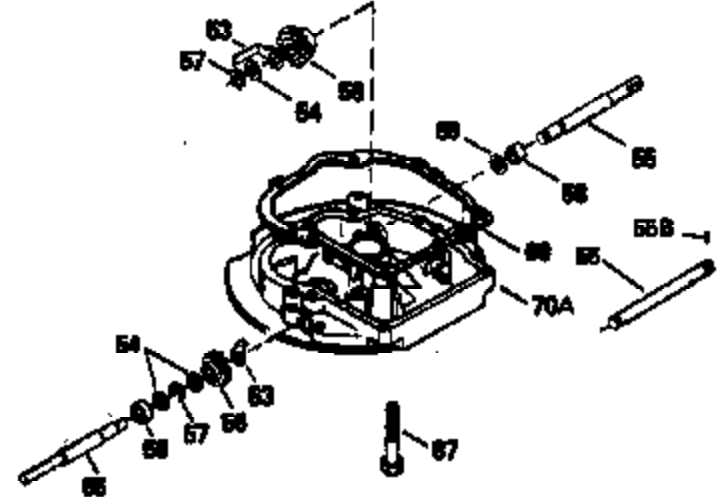

ILLUSTRATION SHOWS TYPICAL PARTS ONLY. ORDER BY PART NUMBER. PARTS NOT LISTED ARE SUPPLIED BY OEM.

VIEW 3 OF 3

Ref #	Part Number	Qty	Description
12B	34695	1	Breather Tube Elbow
19	31361	1	Extension Spring
69	35261	1	* Mounting Flange Gasket
182	6201	2	Screw, 1/4-28 x 7/8"
185	31384A	1	Intake Pipe (Incl. 224)
186	34358	1	Governor Link
223	650451	2	Screw, 1/4-20 x 1"
238	650932	2	Screw, 10-32 x 49/64"
239	34338	1	* Air Cleaner Gasket
241	35797	1	Air Cleaner Collar
245	35066	1	Air Cleaner Filter
250	35065	1	Air Cleaner Cover
260	35826	1	Blower Housing
263A	35821	1	Starter Grill
277	650988	2	Screw, 1/4-20 x 2-13/64"
354	35025	1	Staple
370C	35977	1	Caution Decal