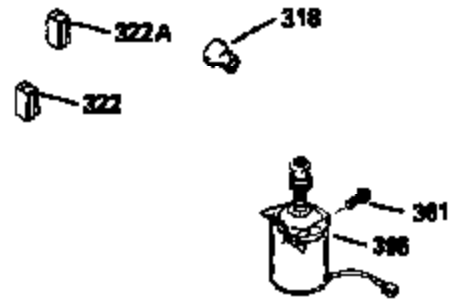

ILLUSTRATION SHOWS TYPICAL PARTS ONLY. ORDER BY PART NUMBER. PARTS NOT LISTED ARE SUPPLIED BY OEM.

VIEW 3 OF 3

Ref #	Part Number	Qty	Description
12B	34695	1	Breather Tube Elbow
19	31361	1	Extension Spring
69	35261	1	* Mounting Flange Gasket
182	6201	2	Screw, 1/4-28 x 7/8"
185	31384A	1	Intake Pipe (Incl. 224)
186	34358	1	Governor Link
223	650451	2	Screw, 1/4-20 x 1"
238	650932	2	Screw, 10-32 x 49/64"
239	34338	1	* Air Cleaner Gasket
241	35797	1	Air Cleaner Collar
245	35066	1	Air Cleaner Filter
250	35065	1	Air Cleaner Cover
260	35826	1	Blower Housing
263A	35821	1	Starter Grill
277	650988	2	Screw, 1/4-20 x 2-13/64"
354	35025	1	Staple
370C	35977	1	Caution Decal