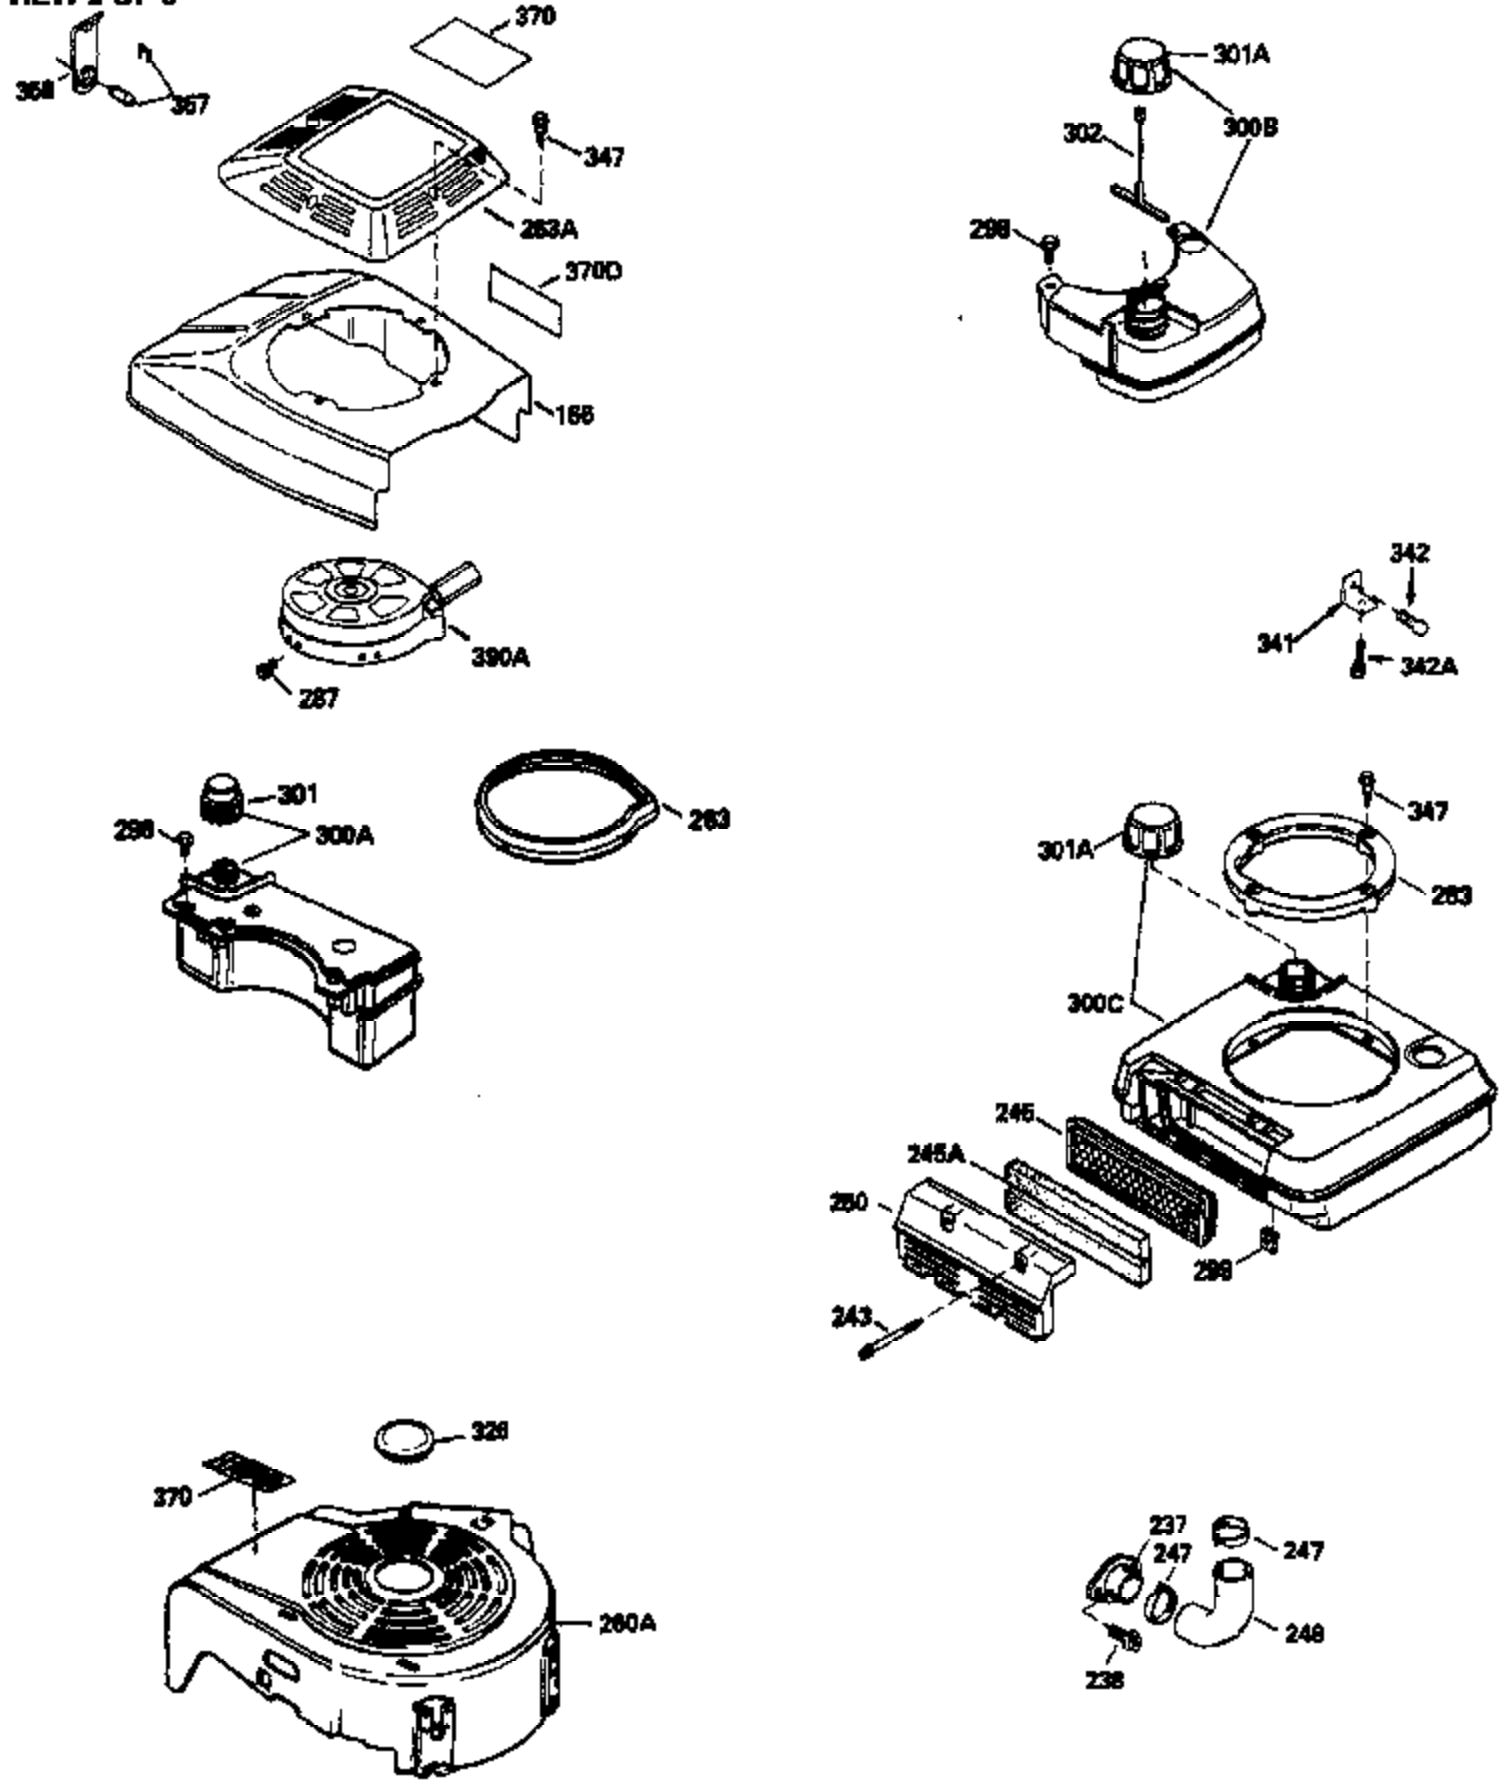

ILLUSTRATION SHOWS TYPICAL PARTS ONLY. ORDER BY PART NUMBER. PARTS NOT LISTED ARE SUPPLIED BY OEM.

VIEW 2 OF 3

Ref #	Part Number	Qty	Description
12B	34695	1	Breather Tube Elbow
166	35827	1	Engine Shroud
238	650932	2	Screw, 10-32 x 49/64"
245	35066	1	Air Cleaner Filter
250	35065	1	Air Cleaner Cover
263A	35821	1	Starter Grill
287	650926	2	Screw, 8-32 x 21/64"
301	35355	1	Fuel Cap
347	650898	4	Screw, 10-32 x 27/32"
354	35025	1	Staple
357	34985	1	Starter Rope Retainer
370C	35977	1	Caution Decal
370	36261	1	Instruction Decal
370D	35841	1	4.0 One Pull HTL Decal