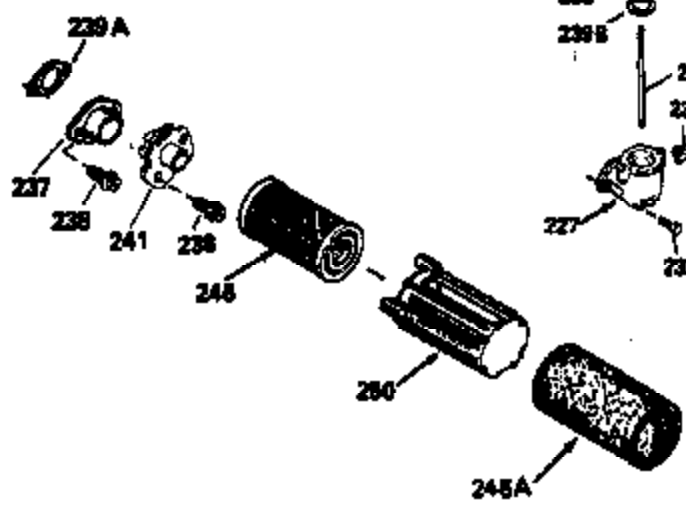

ILLUSTRATION SHOWS TYPICAL PARTS ONLY. ORDER BY PART NUMBER. PARTS NOT LISTED ARE SUPPLIED BY OEM.

VIEW 3 OF 3

Ref #	Part Number	Qty	Description
12B	34695	1	Breather Tube Elbow
19	31361	1	Extension Spring
69	35261	1	* Mounting Flange Gasket
182	6201	2	Screw, 1/4-28 x 7/8"
185	31384A	1	Intake Pipe (Incl. 224)
186	34358	1	Governor Link
223	650451	2	Screw, 1/4-20 x 1"
238	650932	2	Screw, 10-32 x 49/64"
239	34338	1	* Air Cleaner Gasket
241	35797	1	Air Cleaner Collar
245	35066	1	Air Cleaner Filter
250	35065	1	Air Cleaner Cover
260	35826	1	Blower Housing
263A	35821	1	Starter Grill
277	650988	2	Screw, 1/4-20 x 2-13/64"
354	35025	1	Staple
370C	35977	1	Caution Decal