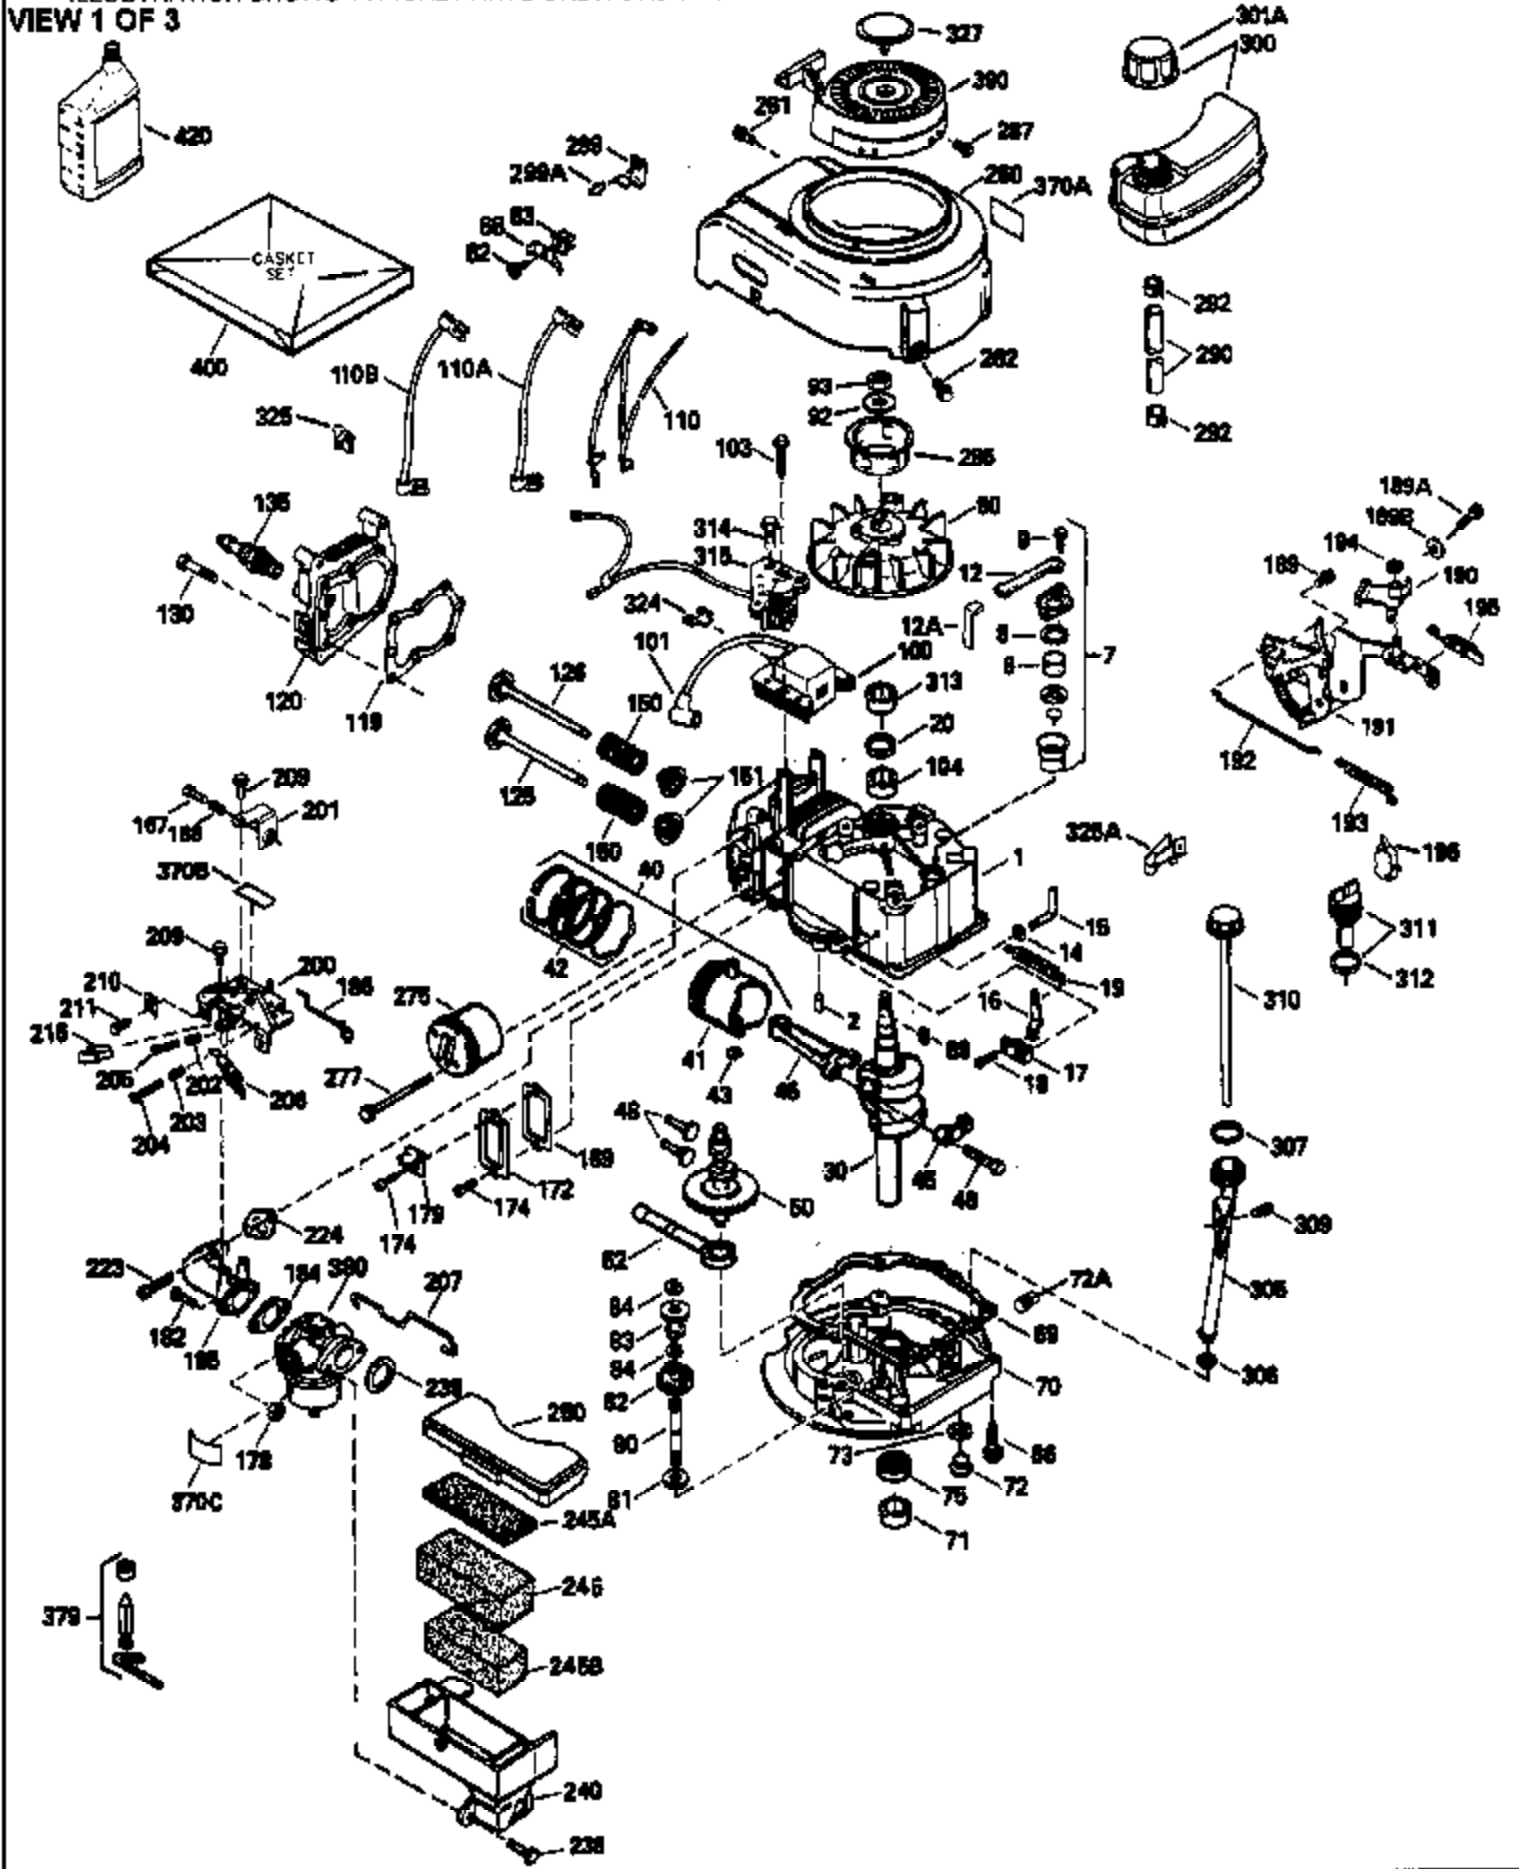

ILLUSTRATION SHOWS TYPICAL PARTS ONLY. ORDER BY PART NUMBER. PARTS NOT LISTED ARE SUPPLIED BY OEM.
VIEW 1 OF 3

Ref #	Part Number	Qty	Description
1	36486	1	Cylinder (Incl. 2 & 20)
2	26727	2	Dowel Pin
6	33734	1	Breather Element
7	34214A	1	Breather Ass'y. (Incl. 6,8,9,12,12B)
8	33735	1	* Breather Gasket
9	30200	2	Screw, 10-24 x 9/16"
12	33886	1	Breather Tube
12B	34695	1	Breather Tube Elbow
14	28277	1	Washer
15	30589	1	Governor Rod (Incl. 14)
16	31383A	1	Governor Lever
17	31335	1	Governor Lever Clamp
18	650548	1	Screw, 8-32 x 5/16"
19	31361	1	Extension Spring
20	32600	1	Oil Seal
30	35801	1	Crankshaft
40	35544A	1	Piston, Pin & Ring Set (Std.)
40	35545A	1	Piston, Pin & Ring Set (.010" OS)
40	35546	1	Piston, Pin & Ring Set (.020" OS)
41	35541	1	Piston & Pin Ass'y. (Std.) (Incl. 43)
41	35542	1	Piston & Pin Ass'y. (.010" OS) (Incl. 43)
41	35543	1	Piston & Pin Ass'y. (.020" OS) (Incl. 43)
42	35547A	1	Ring Set (Std.)
42	35548A	1	Ring Set (.010" OS)
42	35549	1	Ring Set (.020" OS)
43	20381	2	Piston Pin Retaining Ring
45	32875	1	Connecting Rod Ass'y. (Incl. 46)
46	32610A	2	Connecting Rod Bolt
48	27241	2	Valve Lifter
50	35992	1	Camshaft (MCR)
52	29914	1	Oil Pump Ass'y.
69	35261	1	* Mounting Flange Gasket
70	34311D	1	Mounting Flange (Incl. 72 thru 83)
72	30572	1	Oil Drain Plug
73	28833	1	Drain Plug Gasket
75	27897	1	Oil Seal
80	30574A	1	Governor Shaft
81	30590A	1	Washer
82	30591	1	Governor Gear Ass'y. (Incl. 81)
83	30588A	1	Governor Spool
86	650488	6	Screw, 1/4-20 x 1-1/4"
89	611004	1	Flywheel Key
90	611112	1	Flywheel
92	650815	1	Belleville Washer
93	650816	1	Flywheel Nut
100	34443A	1	Solid State Ignition
101	610118	1	Spark Plug Cover
103	650814	2	Screw, Torx T-15, 10-24 x 1"
110	34961	1	Ground Wire
119	36440	1	* Cylinder Head Gasket
120	36476	1	Cylinder Head
125	36471	1	Exhaust Valve (Std.) (Incl. 151)
125	36472	1	Exhaust Valve (1/32" OS) (Incl. 151)
126	29314B	1	Intake Valve (Std.) (Incl. 151)
126	29315C	1	Intake Valve (1/32" OS) (Incl. 151)
130	6021A	8	Screw, 5/16-18 x 1-1/2"
135	35395	1	Resistor Spark Plug (RJ19LM)
150	35991	2	Valve Spring