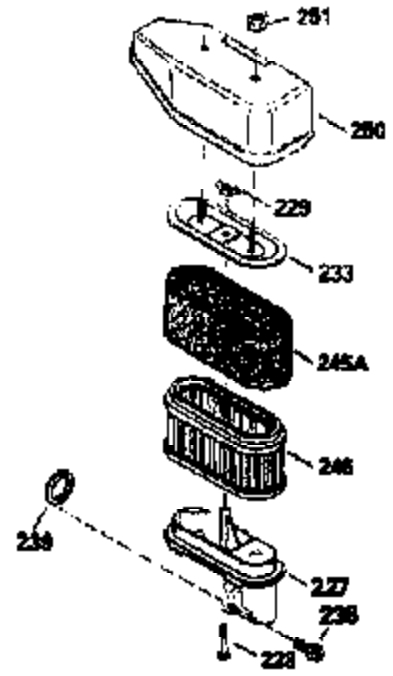

ILLUSTRATION SHOWS TYPICAL PARTS ONLY. ORDER BY PART NUMBER. PARTS NOT LISTED ARE SUPPLIED BY OEM.

VIEW 3 OF 3

Ref #	Part Number	Qty	Description
12B	34695	1	Breather Tube Elbow
19	31361	1	Extension Spring
69	35261	1	* Mounting Flange Gasket
182	6201	2	Screw, 1/4-28 x 7/8"
185	31384A	1	Intake Pipe (Incl. 224)
186	34358	1	Governor Link
223	650451	2	Screw, 1/4-20 x 1"
238	650932	2	Screw, 10-32 x 49/64"
239	34338	1	* Air Cleaner Gasket
241	35797	1	Air Cleaner Collar
245	35066	1	Air Cleaner Filter
250	35065	1	Air Cleaner Cover
260	35826	1	Blower Housing
263A	35821	1	Starter Grill
277	650988	2	Screw, 1/4-20 x 2-13/64"
354	35025	1	Staple
370C	35977	1	Caution Decal