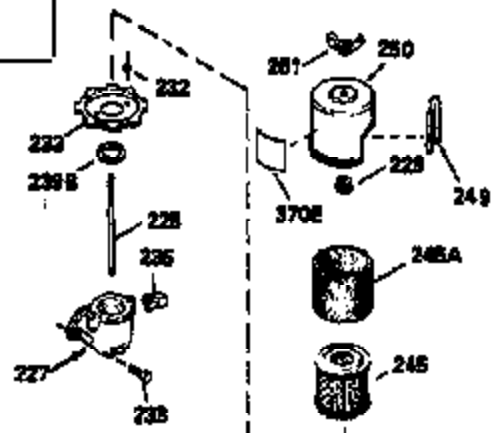

ILLUSTRATION SHOWS TYPICAL PARTS ONLY. ORDER BY PART NUMBER. PARTS NOT LISTED ARE SUPPLIED BY OEM.

VIEW 3 OF 3

Ref #	Part Number	Qty	Description
19	31361		Spring, Extension
69	35261		* Gasket, Mounting flange
182	6201		Screw, 1/4-28 x 7/8"
185	31384A		Pipe, Intake (Incl. 224)
186	34337		Link, Governor spring
223	650451		Screw, 1/4-20 x 1"
238	650932		Screw, 10-32 x 49/64"
239	34338		* Gasket, Air cleaner
241	35797		Collar, Air cleaner
245	35066		Filter, Air cleaner
246D	35435		Filter, Pre-Air (Optional)
250A	35065		Cover Assy., Air cleaner
260	35826		Housing, Blower
263A	35821		Grill, Starter
275A	34613		Muffler
276	33753		Plate, Locking
277A	30063		Screw, Torx T-30, 1/4-20 x 1/2" (Use as req.)
277	650795		Screw, 1/4-20 x 2-1/4" (Use as requir ed)
354	35025		Staple (Not used on all models)
370F	35847		Decal, Instruction
370C	35167		Decal, Throttle
370G	34387		Decal, Instruction (Optional)
410	730574		Opt.Debris Screen Kit (Incl.370G,411, 412,413)
411	35596		Debris Screen (Optional)
412	35597		Debris Screen Bracket (Optional)
413	650910		Screw, 8-32 x 1/4 (Optional)
415	730162		Muffler Adapter Kit(In.274,277A)(Use as req.)