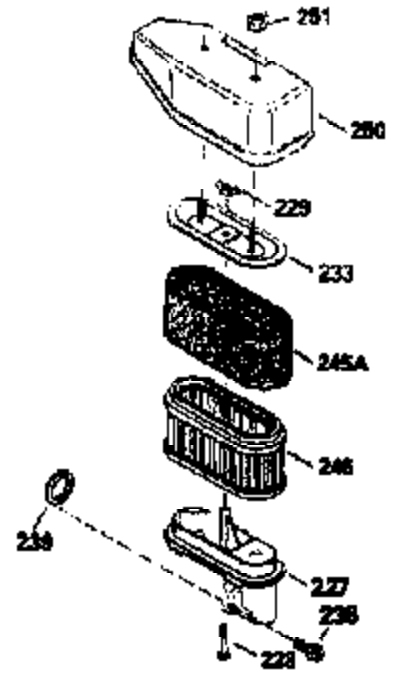

ILLUSTRATION SHOWS TYPICAL PARTS ONLY. ORDER BY PART NUMBER. PARTS NOT LISTED ARE SUPPLIED BY OEM.

VIEW 3 OF 3

Ref #	Part Number	Qty	Description
19	31361		Spring, Extension
69	35261		* Gasket, Mounting flange
182	6201		Screw, 1/4-28 x 7/8"
185	31384A		Pipe, Intake (Incl. 224)
186	34337		Link, Governor spring
223	650451		Screw, 1/4-20 x 1"
238	650932		Screw, 10-32 x 49/64"
239	34338		* Gasket, Air cleaner
241	35797		Collar, Air cleaner
245	35066		Filter, Air cleaner
246D	35435		Filter, Pre-Air (Optional)
250A	35065		Cover Assy., Air cleaner
260	35826		Housing, Blower
263A	35821		Grill, Starter
275A	34613		Muffler
276	33753		Plate, Locking
277A	30063		Screw, Torx T-30, 1/4-20 x 1/2" (Use as req.)
277	650795		Screw, 1/4-20 x 2-1/4" (Use as requir ed)
354	35025		Staple (Not used on all models)
370F	35847		Decal, Instruction
370C	35167		Decal, Throttle
370G	34387		Decal, Instruction (Optional)
410	730574		Opt.Debris Screen Kit (Incl.370G,411, 412,413)
411	35596		Debris Screen (Optional)
412	35597		Debris Screen Bracket (Optional)
413	650910		Screw, 8-32 x 1/4 (Optional)
415	730162		Muffler Adapter Kit(In.274,277A)(Use as req.)