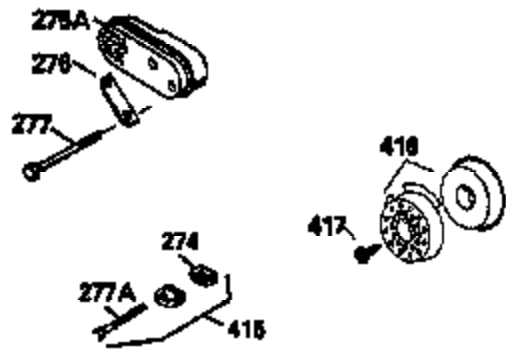

ILLUSTRATION SHOWS TYPICAL PARTS ONLY. ORDER BY PART NUMBER. PARTS NOT LISTED ARE SUPPLIED BY OEM.

VIEW 3 OF 3

Ref #	Part Number	Qty	Description
19	31361		Spring, Extension
69	35261		* Gasket, Mounting flange
182	6201		Screw, 1/4-28 x 7/8"
185	31384A		Pipe, Intake (Incl. 224)
186	34337		Link, Governor spring
223	650451		Screw, 1/4-20 x 1"
238	650932		Screw, 10-32 x 49/64"
239	34338		* Gasket, Air cleaner
241	35797		Collar, Air cleaner
245	35066		Filter, Air cleaner
246D	35435		Filter, Pre-Air (Optional)
250A	35065		Cover Assy., Air cleaner
260	35826		Housing, Blower
263A	35821		Grill, Starter
275A	34613		Muffler
276	33753		Plate, Locking
277A	30063		Screw, Torx T-30, 1/4-20 x 1/2" (Use as req.)
277	650795		Screw, 1/4-20 x 2-1/4" (Use as requir ed)
354	35025		Staple (Not used on all models)
370F	35847		Decal, Instruction
370C	35167		Decal, Throttle
370G	34387		Decal, Instruction (Optional)
410	730574		Opt.Debris Screen Kit (Incl.370G,411, 412,413)
411	35596		Debris Screen (Optional)
412	35597		Debris Screen Bracket (Optional)
413	650910		Screw, 8-32 x 1/4 (Optional)
415	730162		Muffler Adapter Kit(In.274,277A)(Use as req.)