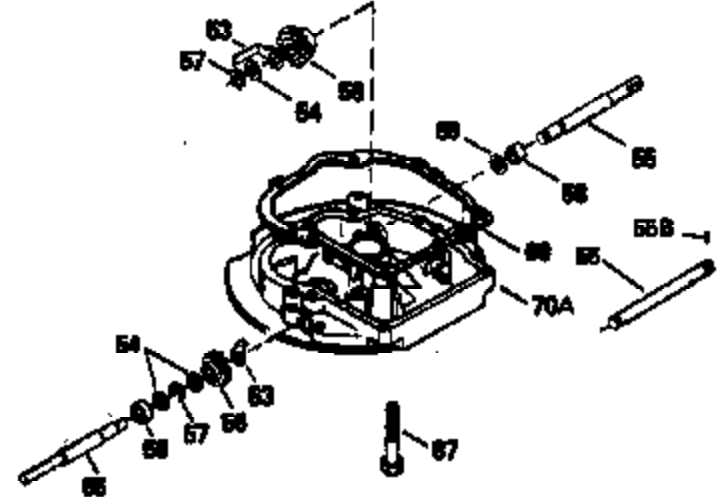

ILLUSTRATION SHOWS TYPICAL PARTS ONLY. ORDER BY PART NUMBER. PARTS NOT LISTED ARE SUPPLIED BY OEM.

VIEW 2 OF 3

Ref #	Part Number	Qty	Description
166	35827		Shroud, Engine
238	650932		Screw, 10-32 x 49/64"
245	35066		Filter, Air cleaner
246D	35435		Filter, Pre-Air (Optional)
250A	35065		Cover Assy., Air cleaner
263A	35821		Grill, Starter
287	650884		Screw, 8-32 x 1/2"
301A	35355		Fuel Cap (Use as required)
347	650898		Screw, 10-32 x 27/32"
354	35025		Staple (Not used on all models)
357	34985		Rope Stop & Staple Assy. (Incl. 354)
370F	35847		Decal, Instruction
370G	34387		Decal, Instruction (Optional)
370C	35167		Decal, Throttle
390A	590637		Rewind Starter (Refer to Division 5, Section C, page 34 or Fiche 8A, Grid G-5 for breakdown)

ILLUSTRATION SHOWS TYPICAL PARTS ONLY. ORDER BY PART NUMBER. PARTS NOT LISTED ARE SUPPLIED BY OEM.

VIEW 3 OF 3

Ref #	Part Number	Qty	Description
19	31361		Spring, Extension
69	35261		* Gasket, Mounting flange
182	6201		Screw, 1/4-28 x 7/8"
185	31384A		Pipe, Intake (Incl. 224)
186	34337		Link, Governor spring
223	650451		Screw, 1/4-20 x 1"
238	650932		Screw, 10-32 x 49/64"
239	34338		* Gasket, Air cleaner
241	35797		Collar, Air cleaner
245	35066		Filter, Air cleaner
246D	35435		Filter, Pre-Air (Optional)
250A	35065		Cover Assy., Air cleaner
260	35826		Housing, Blower
263A	35821		Grill, Starter
275A	34613		Muffler
276	33753		Plate, Locking
277A	30063		Screw, Torx T-30, 1/4-20 x 1/2" (Use as req.)
277	650795		Screw, 1/4-20 x 2-1/4" (Use as requir ed)
354	35025		Staple (Not used on all models)
370F	35847		Decal, Instruction
370C	35167		Decal, Throttle
370G	34387		Decal, Instruction (Optional)
410	730574		Opt.Debris Screen Kit (Incl.370G,411, 412,413)
411	35596		Debris Screen (Optional)
412	35597		Debris Screen Bracket (Optional)
413	650910		Screw, 8-32 x 1/4 (Optional)
415	730162		Muffler Adapter Kit(In.274,277A)(Use as req.)