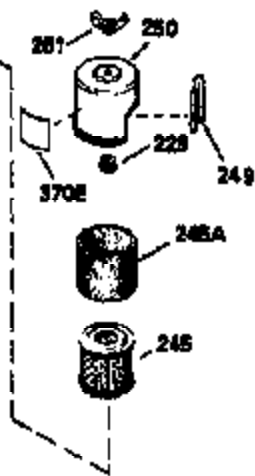

ILLUSTRATION SHOWS TYPICAL PARTS ONLY. ORDER BY PART NUMBER. PARTS NOT LISTED ARE SUPPLIED BY OEM.

VIEW 3 OF 3

Ref #	Part Number	Qty	Description
19	31361		Spring, Extension
69	35261		* Gasket, Mounting flange
182	6201		Screw, 1/4-28 x 7/8"
185	31384A		Pipe, Intake (Incl. 224)
186	34337		Link, Governor spring
223	650451		Screw, 1/4-20 x 1"
238	650932		Screw, 10-32 x 49/64"
239	34338		* Gasket, Air cleaner
241	35797		Collar, Air cleaner
245	35066		Filter, Air cleaner
246D	35435		Filter, Pre-Air (Optional)
250A	35065		Cover Assy., Air cleaner
260	35826		Housing, Blower
263A	35821		Grill, Starter
275A	34613		Muffler
276	33753		Plate, Locking
277A	30063		Screw, Torx T-30, 1/4-20 x 1/2" (Use as req.)
277	650795		Screw, 1/4-20 x 2-1/4" (Use as requir ed)
354	35025		Staple (Not used on all models)
370F	35847		Decal, Instruction
370C	35167		Decal, Throttle
370G	34387		Decal, Instruction (Optional)
410	730574		Opt.Debris Screen Kit (Incl.370G,411, 412,413)
411	35596		Debris Screen (Optional)
412	35597		Debris Screen Bracket (Optional)
413	650910		Screw, 8-32 x 1/4 (Optional)
415	730162		Muffler Adapter Kit(In.274,277A)(Use as req.)