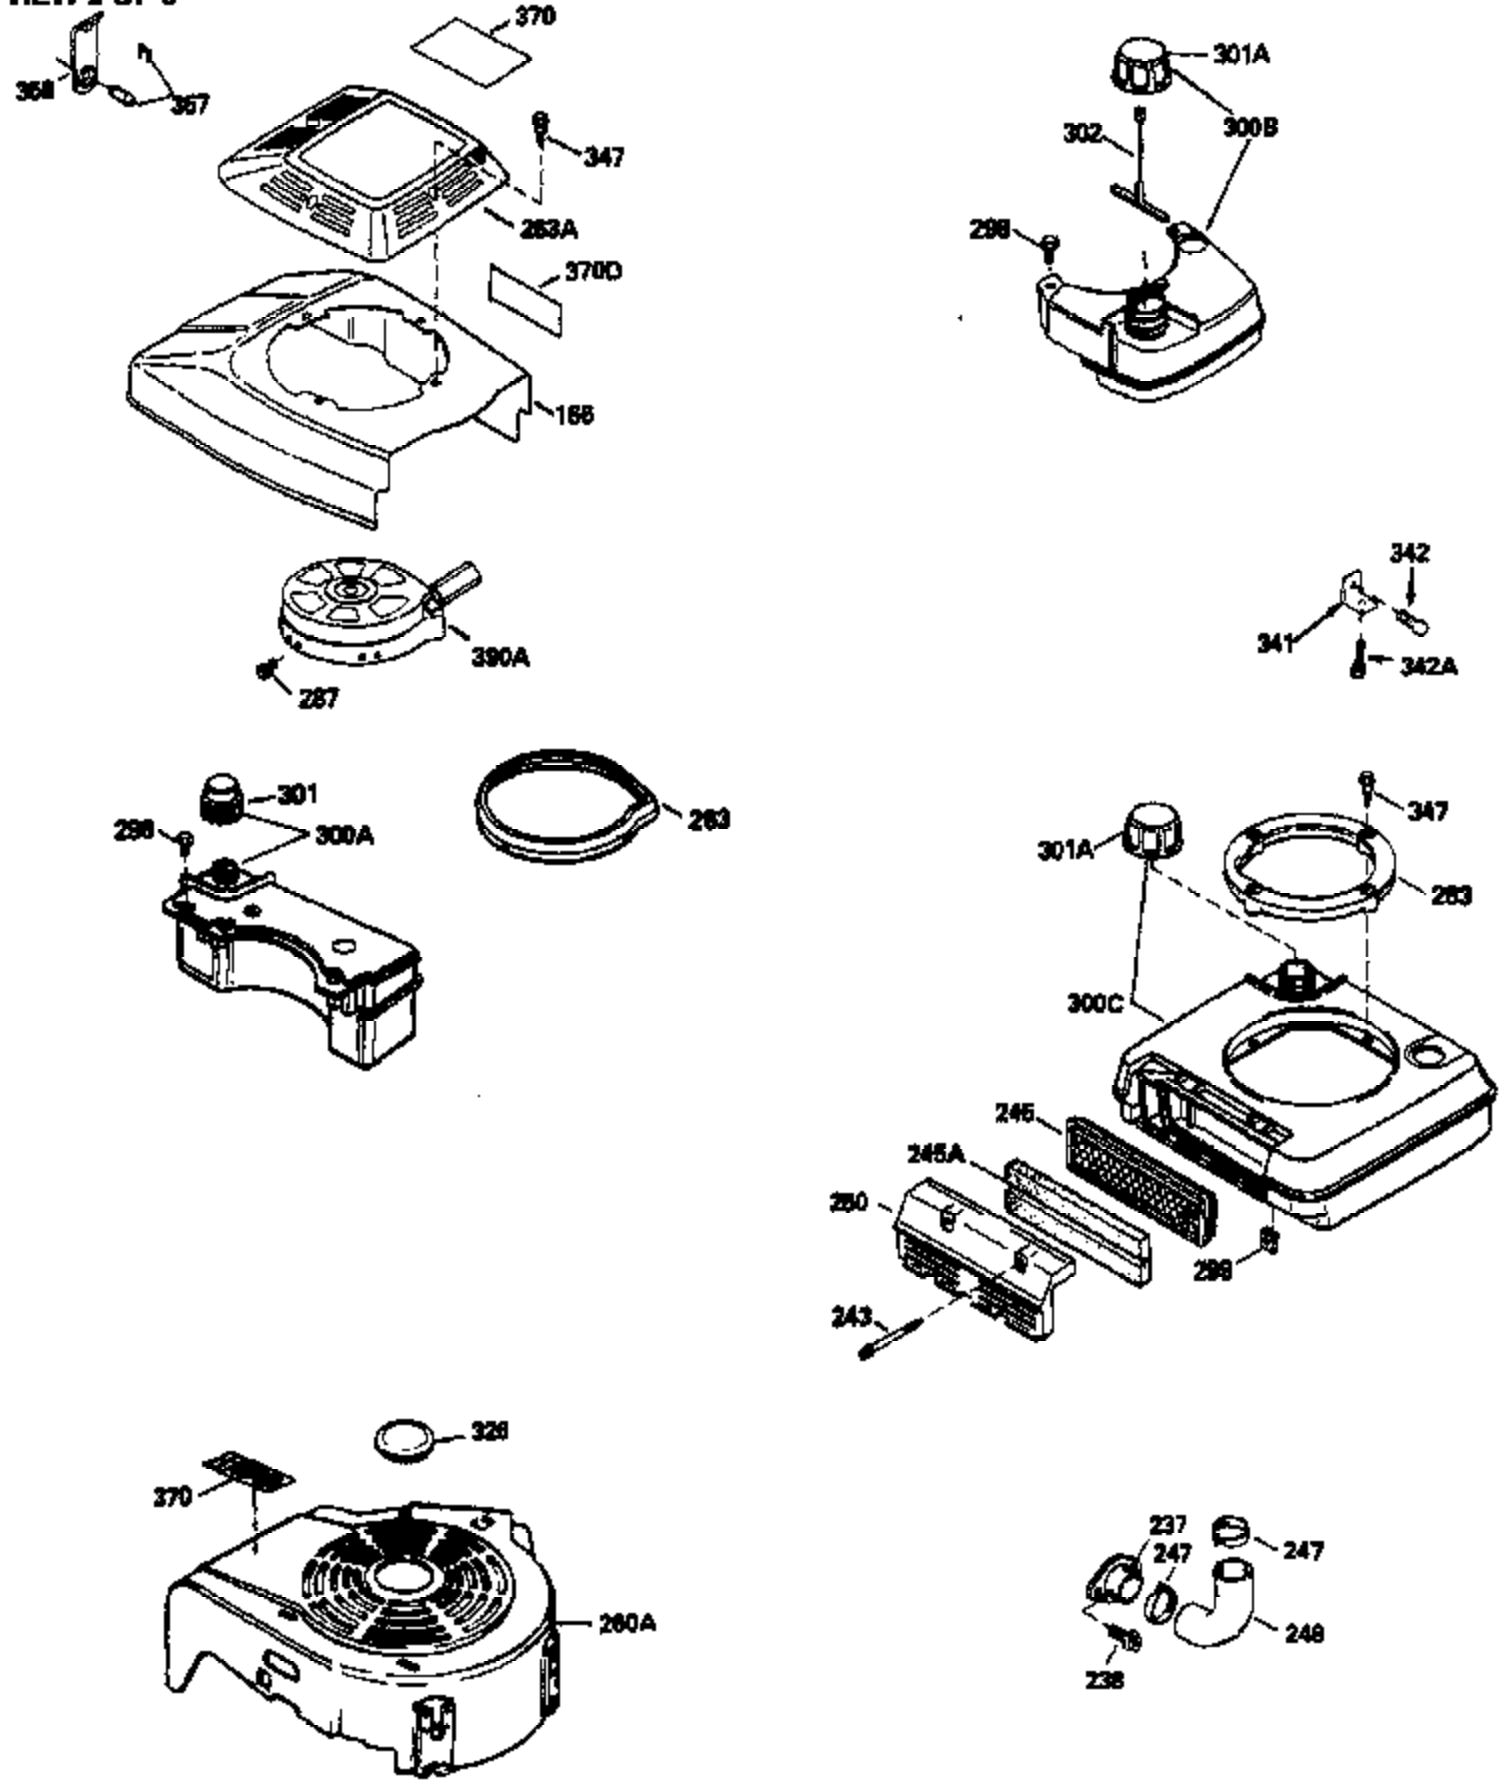

ILLUSTRATION SHOWS TYPICAL PARTS ONLY. ORDER BY PART NUMBER. PARTS NOT LISTED ARE SUPPLIED BY OEM.

VIEW 2 OF 3

Ref #	Part Number	Qty	Description
166	35827		Shroud, Engine
238	650932		Screw, 10-32 x 49/64"
245	35066		Filter, Air cleaner
246D	35435		Filter, Pre-Air (Optional)
250A	35065		Cover Assy., Air cleaner
263A	35821		Grill, Starter
287	650884		Screw, 8-32 x 1/2"
301A	35355		Fuel Cap (Use as required)
347	650898		Screw, 10-32 x 27/32"
354	35025		Staple (Not used on all models)
357	34985		Rope Stop & Staple Assy. (Incl. 354)
370F	35847		Decal, Instruction
370G	34387		Decal, Instruction (Optional)
370C	35167		Decal, Throttle
390A	590637		Rewind Starter (Refer to Division 5, Section C, page 34 or Fiche 8A, Grid G-5 for breakdown)