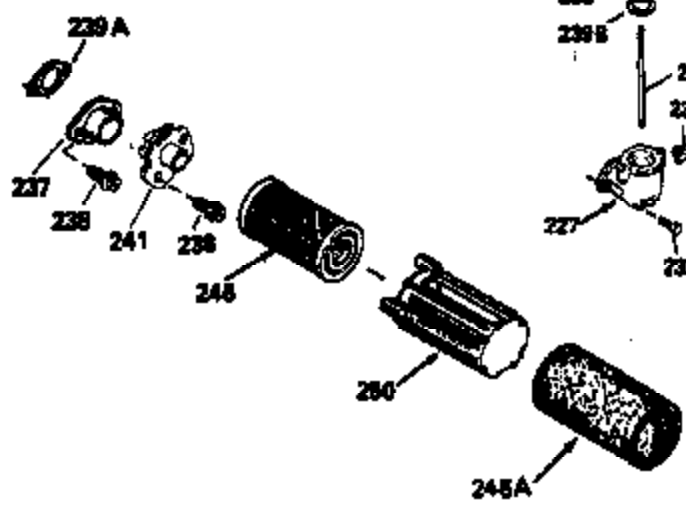

ILLUSTRATION SHOWS TYPICAL PARTS ONLY. ORDER BY PART NUMBER. PARTS NOT LISTED ARE SUPPLIED BY OEM.

VIEW 3 OF 3

Ref #	Part Number	Qty	Description
19	31361		Spring, Extension
69	35261		* Gasket, Mounting flange
182	6201		Screw, 1/4-28 x 7/8"
185	31384A		Pipe, Intake (Incl. 224)
186	34337		Link, Governor spring
223	650451		Screw, 1/4-20 x 1"
238	650932		Screw, 10-32 x 49/64"
239	34338		* Gasket, Air cleaner
241	35797		Collar, Air cleaner
245	35066		Filter, Air cleaner
246D	35435		Filter, Pre-Air (Optional)
250A	35065		Cover Assy., Air cleaner
260	35826		Housing, Blower
263A	35821		Grill, Starter
275A	34613		Muffler
276	33753		Plate, Locking
277A	30063		Screw, Torx T-30, 1/4-20 x 1/2" (Use as req.)
277	650795		Screw, 1/4-20 x 2-1/4" (Use as requir ed)
354	35025		Staple (Not used on all models)
370F	35847		Decal, Instruction
370C	35167		Decal, Throttle
370G	34387		Decal, Instruction (Optional)
410	730574		Opt.Debris Screen Kit (Incl.370G,411, 412,413)
411	35596		Debris Screen (Optional)
412	35597		Debris Screen Bracket (Optional)
413	650910		Screw, 8-32 x 1/4 (Optional)
415	730162		Muffler Adapter Kit(In.274,277A)(Use as req.)