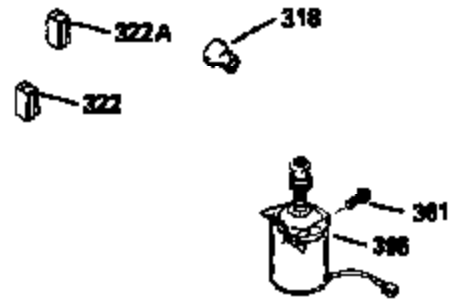

ILLUSTRATION SHOWS TYPICAL PARTS ONLY. ORDER BY PART NUMBER. PARTS NOT LISTED ARE SUPPLIED BY OEM.

VIEW 2 OF 3

Ref #	Part Number	Qty	Description
166	35827		Shroud, Engine
238	650932		Screw, 10-32 x 49/64"
245	35066		Filter, Air cleaner
246D	35435		Filter, Pre-Air (Optional)
250A	35065		Cover Assy., Air cleaner
263A	35821		Grill, Starter
287	650884		Screw, 8-32 x 1/2"
301A	35355		Fuel Cap (Use as required)
347	650898		Screw, 10-32 x 27/32"
354	35025		Staple (Not used on all models)
357	34985		Rope Stop & Staple Assy. (Incl. 354)
370F	35847		Decal, Instruction
370G	34387		Decal, Instruction (Optional)
370C	35167		Decal, Throttle
390A	590637		Rewind Starter (Refer to Division 5, Section C, page 34 or Fiche 8A, Grid G-5 for breakdown)

ILLUSTRATION SHOWS TYPICAL PARTS ONLY. ORDER BY PART NUMBER. PARTS NOT LISTED ARE SUPPLIED BY OEM.

VIEW 3 OF 3

Ref #	Part Number	Qty	Description
19	31361		Spring, Extension
69	35261		* Gasket, Mounting flange
182	6201		Screw, 1/4-28 x 7/8"
185	31384A		Pipe, Intake (Incl. 224)
186	34337		Link, Governor spring
223	650451		Screw, 1/4-20 x 1"
238	650932		Screw, 10-32 x 49/64"
239	34338		* Gasket, Air cleaner
241	35797		Collar, Air cleaner
245	35066		Filter, Air cleaner
246D	35435		Filter, Pre-Air (Optional)
250A	35065		Cover Assy., Air cleaner
260	35826		Housing, Blower
263A	35821		Grill, Starter
275A	34613		Muffler
276	33753		Plate, Locking
277A	30063		Screw, Torx T-30, 1/4-20 x 1/2" (Use as req.)
277	650795		Screw, 1/4-20 x 2-1/4" (Use as requir ed)
354	35025		Staple (Not used on all models)
370F	35847		Decal, Instruction
370C	35167		Decal, Throttle
370G	34387		Decal, Instruction (Optional)
410	730574		Opt.Debris Screen Kit (Incl.370G,411, 412,413)
411	35596		Debris Screen (Optional)
412	35597		Debris Screen Bracket (Optional)
413	650910		Screw, 8-32 x 1/4 (Optional)
415	730162		Muffler Adapter Kit(In.274,277A)(Use as req.)