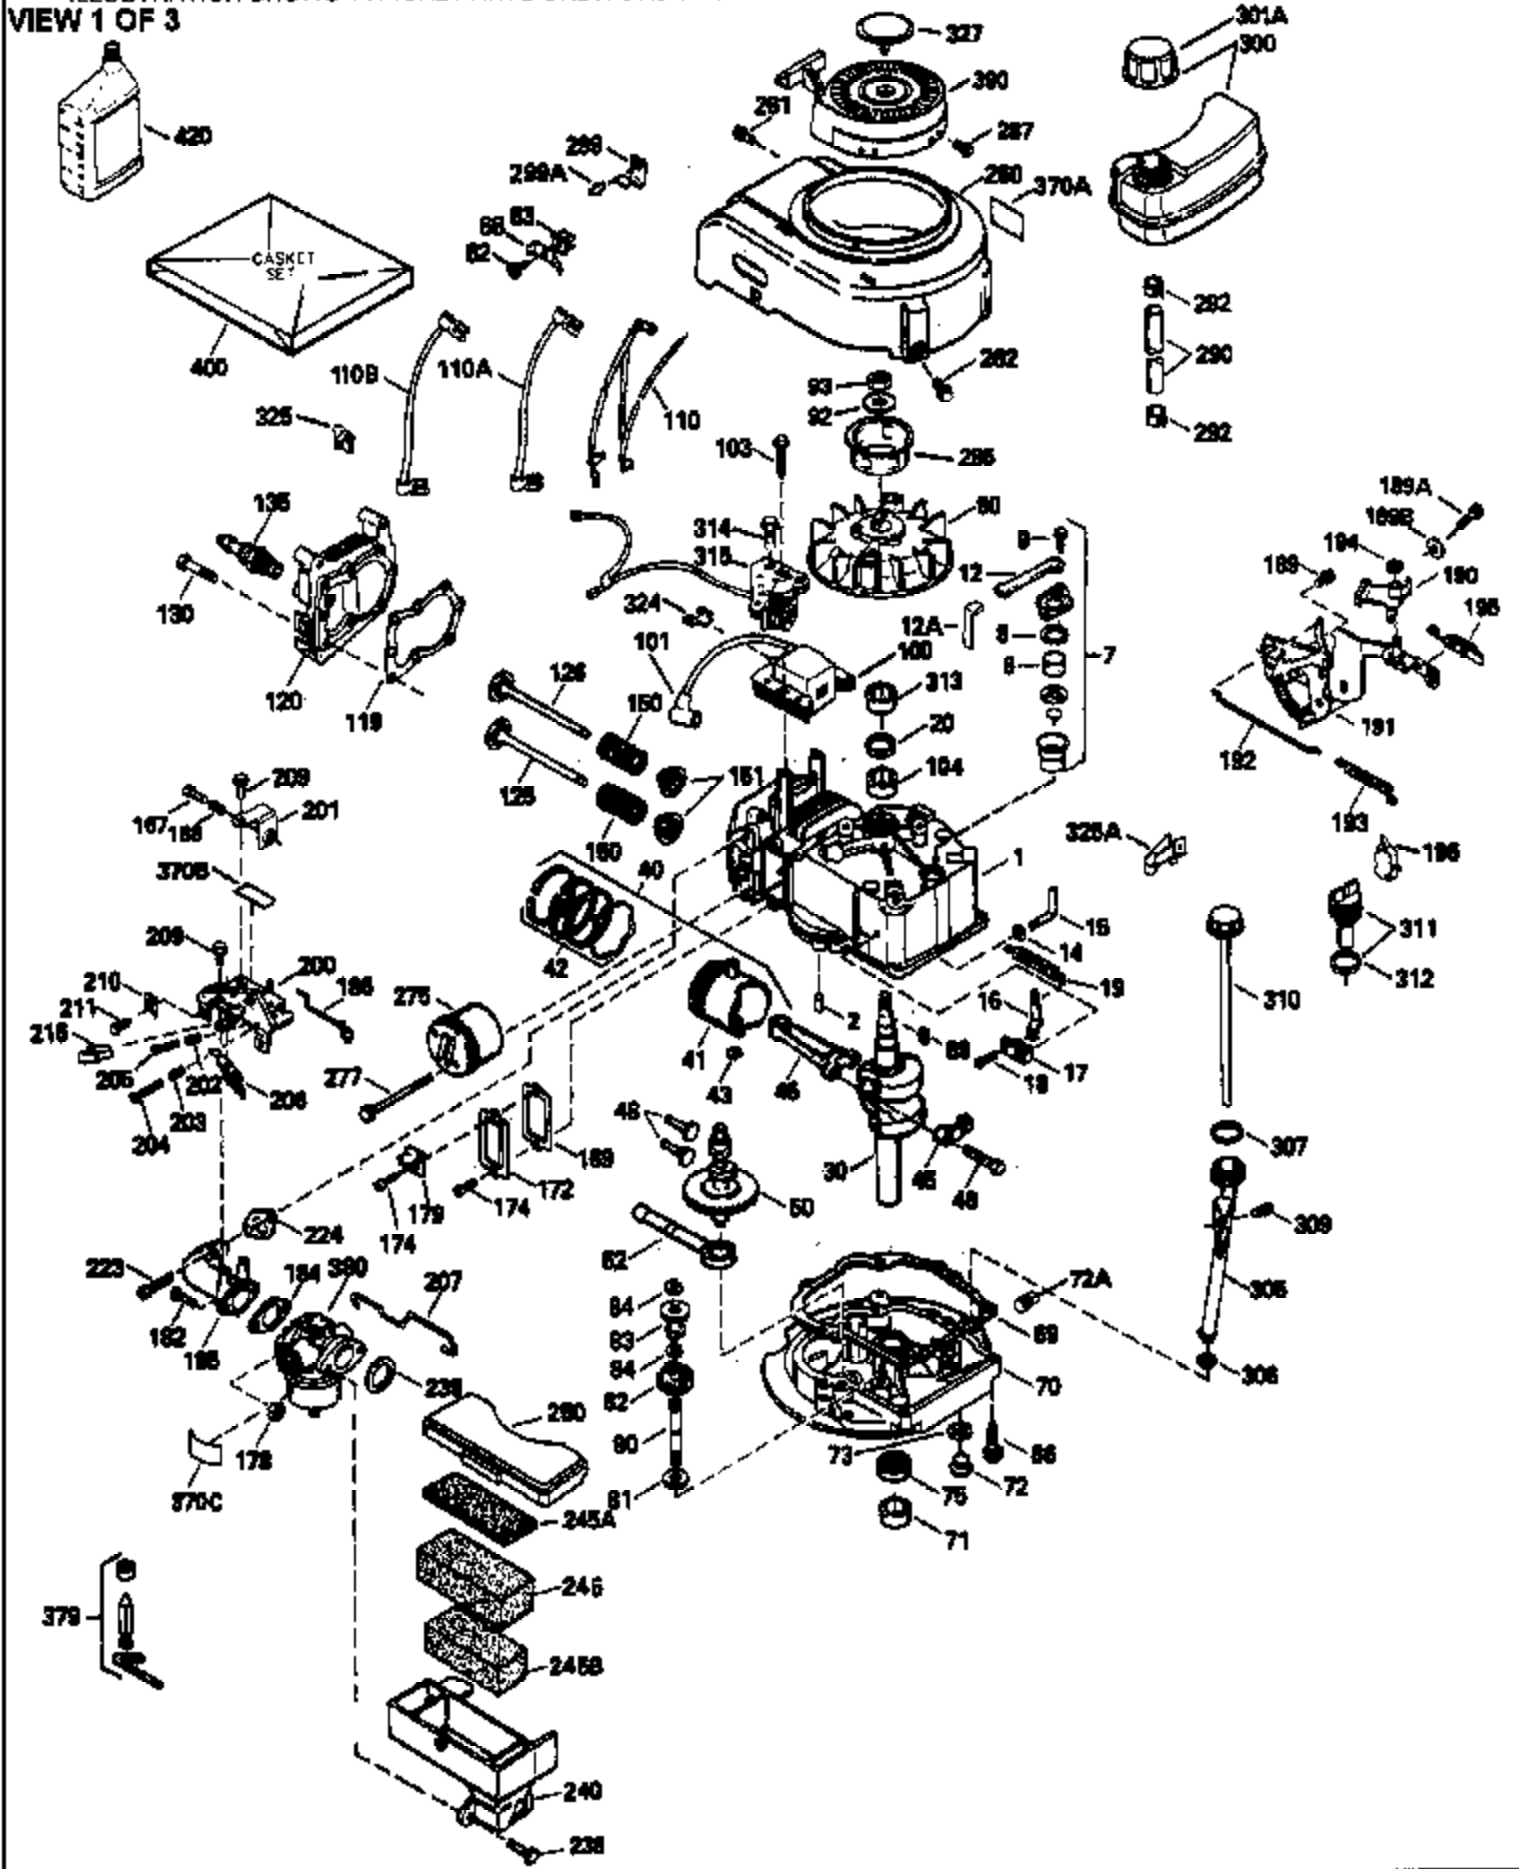

ILLUSTRATION SHOWS TYPICAL PARTS ONLY. ORDER BY PART NUMBER. PARTS NOT LISTED ARE SUPPLIED BY OEM.
VIEW 1 OF 3

Ref #	Part Number	Qty	Description
1	35513		Cylinder (Incl. 2 & 20) (2-5/8" Bore)
2	26727		Pin, Dowel
6	33734		Element, Breather
7	34214A		Breather Assy. (Incl. 6, 8, 9, 12 & 1 2A)
8	33735		* Gasket, Breather
9	30200		Screw, 10-24 x 9/16"
12A	34695		Elbow, Breather tube
12	33886		Tube, Breather
14	28277		Washer, Flat
15	30589		Rod, Governor (Incl. 14)
16	31383A		Lever, Governor
17	31335		Clamp, Governor lever
18	650548		Screw, 8-32 x 5/16"
19	31361		Spring, Extension
20	32600		Seal, Oil
30	34477B		Crankshaft
40	35544		Piston, Pin & Ring Set (Std.) (2-5/8" Bore)
40	35545		Piston, Pin & Ring Set (.010" OS)
40	35546		Piston, Pin & Ring Set (.020" OS)
41	35541		Piston & Pin Ass'y. (Incl. 43)(Std.)(2-5/8")
41	35542		Piston & Pin Ass'y. (Incl. 43) (.010" OS)
41	35543		Piston & Pin Ass'y. (Incl. 43) (.020" OS)
42	35547		Ring Set (Std.) (2-5/8" Bore)
42	35548		Ring Set (.010" OS)
42	35549		Ring Set (.020" OS)
43	20381		Ring, Piston pin retaining
45	32875		Rod Assy., Connecting (Incl. 46)
46	32610A		Bolt, Connecting rod
48	27241		Lifter, Valve
50	33553		Camshaft (MCR)
52	29914		Oil Pump Assy.
69	35261		* Gasket, Mounting flange
70	34311C		Flange Ass'y. (Incl. 72, 72A, 73, 75 & 80)
72	30572		Plug, Oil drain (Incl. 73)
73	28833		* Drain Plug Gasket (Not req. W/plastic plug)
75	27897		Seal, Oil
80	30574		Shaft, Governor
81	30590A		Washer, Flat
82	30591		Gear Assy., Governor (Incl. 81)
83	30588A		Spool, Governor
84	29193		Ring, Retaining
86	650488		Screw, 1/4-20 x 1-1/4"
89	611004		Flywheel Key
90	611112		Flywheel
92	650815		Washer, Belleville
93	650816		Nut, Flywheel
100	34443A		Solid State Ignition
101	610118		Cover, Spark plug
103	650814		Screw, Torx T-15, 10-24 x 1"
110	34961		Ground Wire
119	33015A		* Gasket, Head
120	34342		Head, Cylinder
125	29314B		Intake Valve (Std.) (Incl. 151) (Conventional Ports)
125	29315C		Intake Valve (1/32" OS) (Incl. 151) (Conventional Ports)
126	29313C		Exhaust Valve (Std.) (Incl. 151) (Conventional Ports)
126	29315C		Exhaust Valve (1/32" OS) (Incl. 151) (Conventional Ports)
130	6021A		Screw, 5/16-18 x 1-1/2"
135	35395		Resistor Spark Plug (RJ19LM)