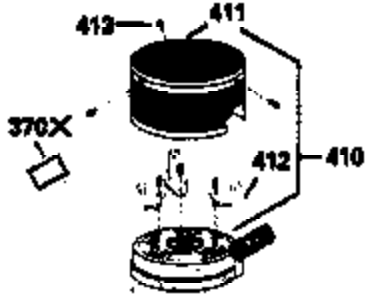

ILLUSTRATION SHOWS TYPICAL PARTS ONLY. ORDER BY PART NUMBER. PARTS NOT LISTED ARE SUPPLIED BY OEM.

VIEW 3 OF 3

Ref #	Part Number	Qty	Description
19	31361		Spring, Extension
69	35261		* Gasket, Mounting flange
182	6201		Screw, 1/4-28 x 7/8"
185	31384A		Pipe, Intake (Incl. 224)
186	34337		Link, Governor spring
223	650451		Screw, 1/4-20 x 1"
238	650932		Screw, 10-32 x 49/64"
239	34338		* Gasket, Air cleaner
241	35797		Collar, Air cleaner
245	35066		Filter, Air cleaner
246D	35435		Filter, Pre-Air (Optional)
250A	35065		Cover Assy., Air cleaner
260	35826		Housing, Blower
263A	35821		Grill, Starter
275A	34613		Muffler
276	33753		Plate, Locking
277A	30063		Screw, Torx T-30, 1/4-20 x 1/2" (Use as req.)
277	650795		Screw, 1/4-20 x 2-1/4" (Use as requir ed)
354	35025		Staple (Not used on all models)
370F	35847		Decal, Instruction
370C	35167		Decal, Throttle
370G	34387		Decal, Instruction (Optional)
410	730574		Opt.Debris Screen Kit (Incl.370G,411, 412,413)
411	35596		Debris Screen (Optional)
412	35597		Debris Screen Bracket (Optional)
413	650910		Screw, 8-32 x 1/4 (Optional)
415	730162		Muffler Adapter Kit(In.274,277A)(Use as req.)