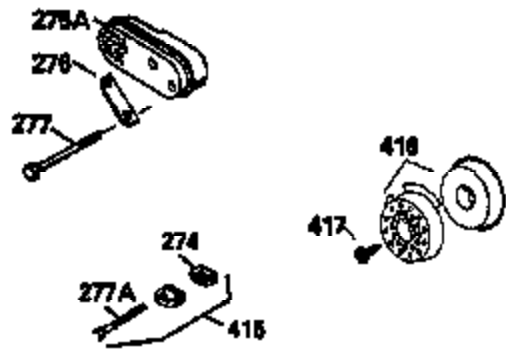

ILLUSTRATION SHOWS TYPICAL PARTS ONLY. ORDER BY PART NUMBER. PARTS NOT LISTED ARE SUPPLIED BY OEM.

VIEW 3 OF 3

Ref #	Part Number	Qty	Description
12B	34695	1	Breather Tube Elbow
19	31361	1	Extension Spring
69	35261	1	* Mounting Flange Gasket
182	6201	2	Screw, 1/4-28 x 7/8"
185	31384A	1	Intake Pipe (Incl. 224)
186	34337	1	Governor Link
223	650451	2	Screw, 1/4-20 x 1"
238	650932	2	Screw, 10-32 x 49/64"
239	34338	1	* Air Cleaner Gasket
241	35797	1	Air Cleaner Collar
245	35066	1	Air Cleaner Filter
250	35065	1	Air Cleaner Cover
260	35826	1	Blower Housing
263A	35821	1	Starter Grill
276	33753	1	Locking Plate
277	650795	2	Screw, 1/4-20 x 2-1/4"
354	35025	1	Staple
370C	36260	1	Primer Decal