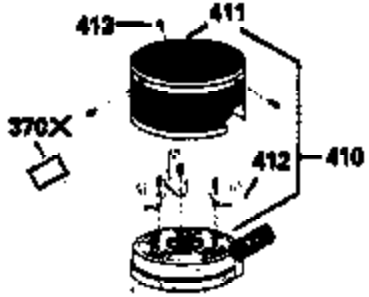

ILLUSTRATION SHOWS TYPICAL PARTS ONLY. ORDER BY PART NUMBER. PARTS NOT LISTED ARE SUPPLIED BY OEM.

VIEW 3 OF 3

Ref #	Part Number	Qty	Description
12B	34695	1	Breather Tube Elbow
19	31361	1	Extension Spring
69	35261	1	* Mounting Flange Gasket
182	6201	2	Screw, 1/4-28 x 7/8"
185	31384A	1	Intake Pipe (Incl. 224)
186	34337	1	Governor Link
223	650451	2	Screw, 1/4-20 x 1"
238	650932	2	Screw, 10-32 x 49/64"
239	34338	1	* Air Cleaner Gasket
241	35797	1	Air Cleaner Collar
245	35066	1	Air Cleaner Filter
250	35065	1	Air Cleaner Cover
260	35826	1	Blower Housing
263A	35821	1	Starter Grill
276	33753	1	Locking Plate
277	650795	2	Screw, 1/4-20 x 2-1/4"
354	35025	1	Staple
370C	36260	1	Primer Decal