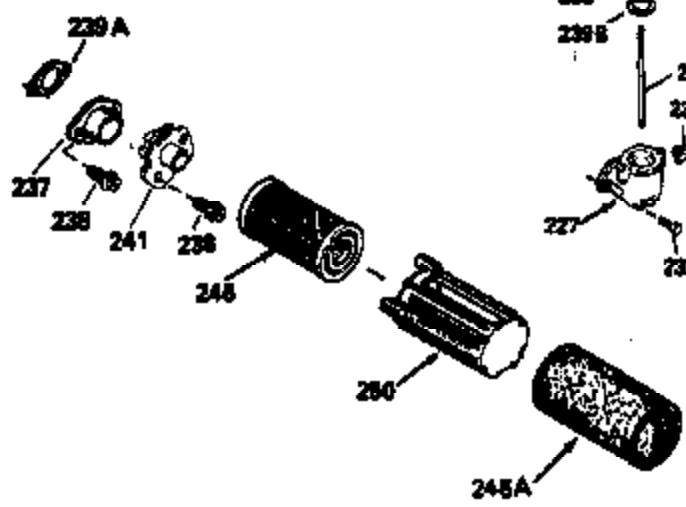

ILLUSTRATION SHOWS TYPICAL PARTS ONLY. ORDER BY PART NUMBER. PARTS NOT LISTED ARE SUPPLIED BY OEM.

VIEW 3 OF 3

Ref #	Part Number	Qty	Description
12B	34695	1	Breather Tube Elbow
19	31361	1	Extension Spring
69	35261	1	* Mounting Flange Gasket
182	6201	2	Screw, 1/4-28 x 7/8"
185	31384A	1	Intake Pipe (Incl. 224)
186	34337	1	Governor Link
223	650451	2	Screw, 1/4-20 x 1"
238	650932	2	Screw, 10-32 x 49/64"
239	34338	1	* Air Cleaner Gasket
241	35797	1	Air Cleaner Collar
245	35066	1	Air Cleaner Filter
250	35065	1	Air Cleaner Cover
260	35826	1	Blower Housing
263A	35821	1	Starter Grill
276	33753	1	Locking Plate
277	650795	2	Screw, 1/4-20 x 2-1/4"
354	35025	1	Staple
370C	36260	1	Primer Decal