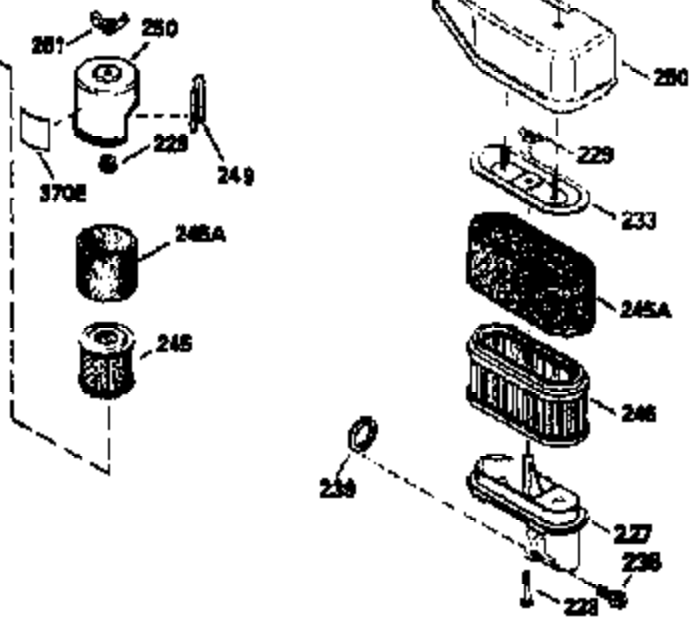

ILLUSTRATION SHOWS TYPICAL PARTS ONLY. ORDER BY PART NUMBER. PARTS NOT LISTED ARE SUPPLIED BY OEM.

VIEW 3 OF 3

Ref #	Part Number	Qty	Description
12B	34695	1	Breather Tube Elbow
19	31361	1	Extension Spring
69	35261	1	* Mounting Flange Gasket
182	6201	2	Screw, 1/4-28 x 7/8"
185	31384A	1	Intake Pipe (Incl. 224)
186	34337	1	Governor Link
223	650451	2	Screw, 1/4-20 x 1"
238	650932	2	Screw, 10-32 x 49/64"
239	34338	1	* Air Cleaner Gasket
241	35797	1	Air Cleaner Collar
245	35066	1	Air Cleaner Filter
250	35065	1	Air Cleaner Cover
260	35826	1	Blower Housing
263A	35821	1	Starter Grill
276	33753	1	Locking Plate
277	650795	2	Screw, 1/4-20 x 2-1/4"
354	35025	1	Staple
370C	36260	1	Primer Decal