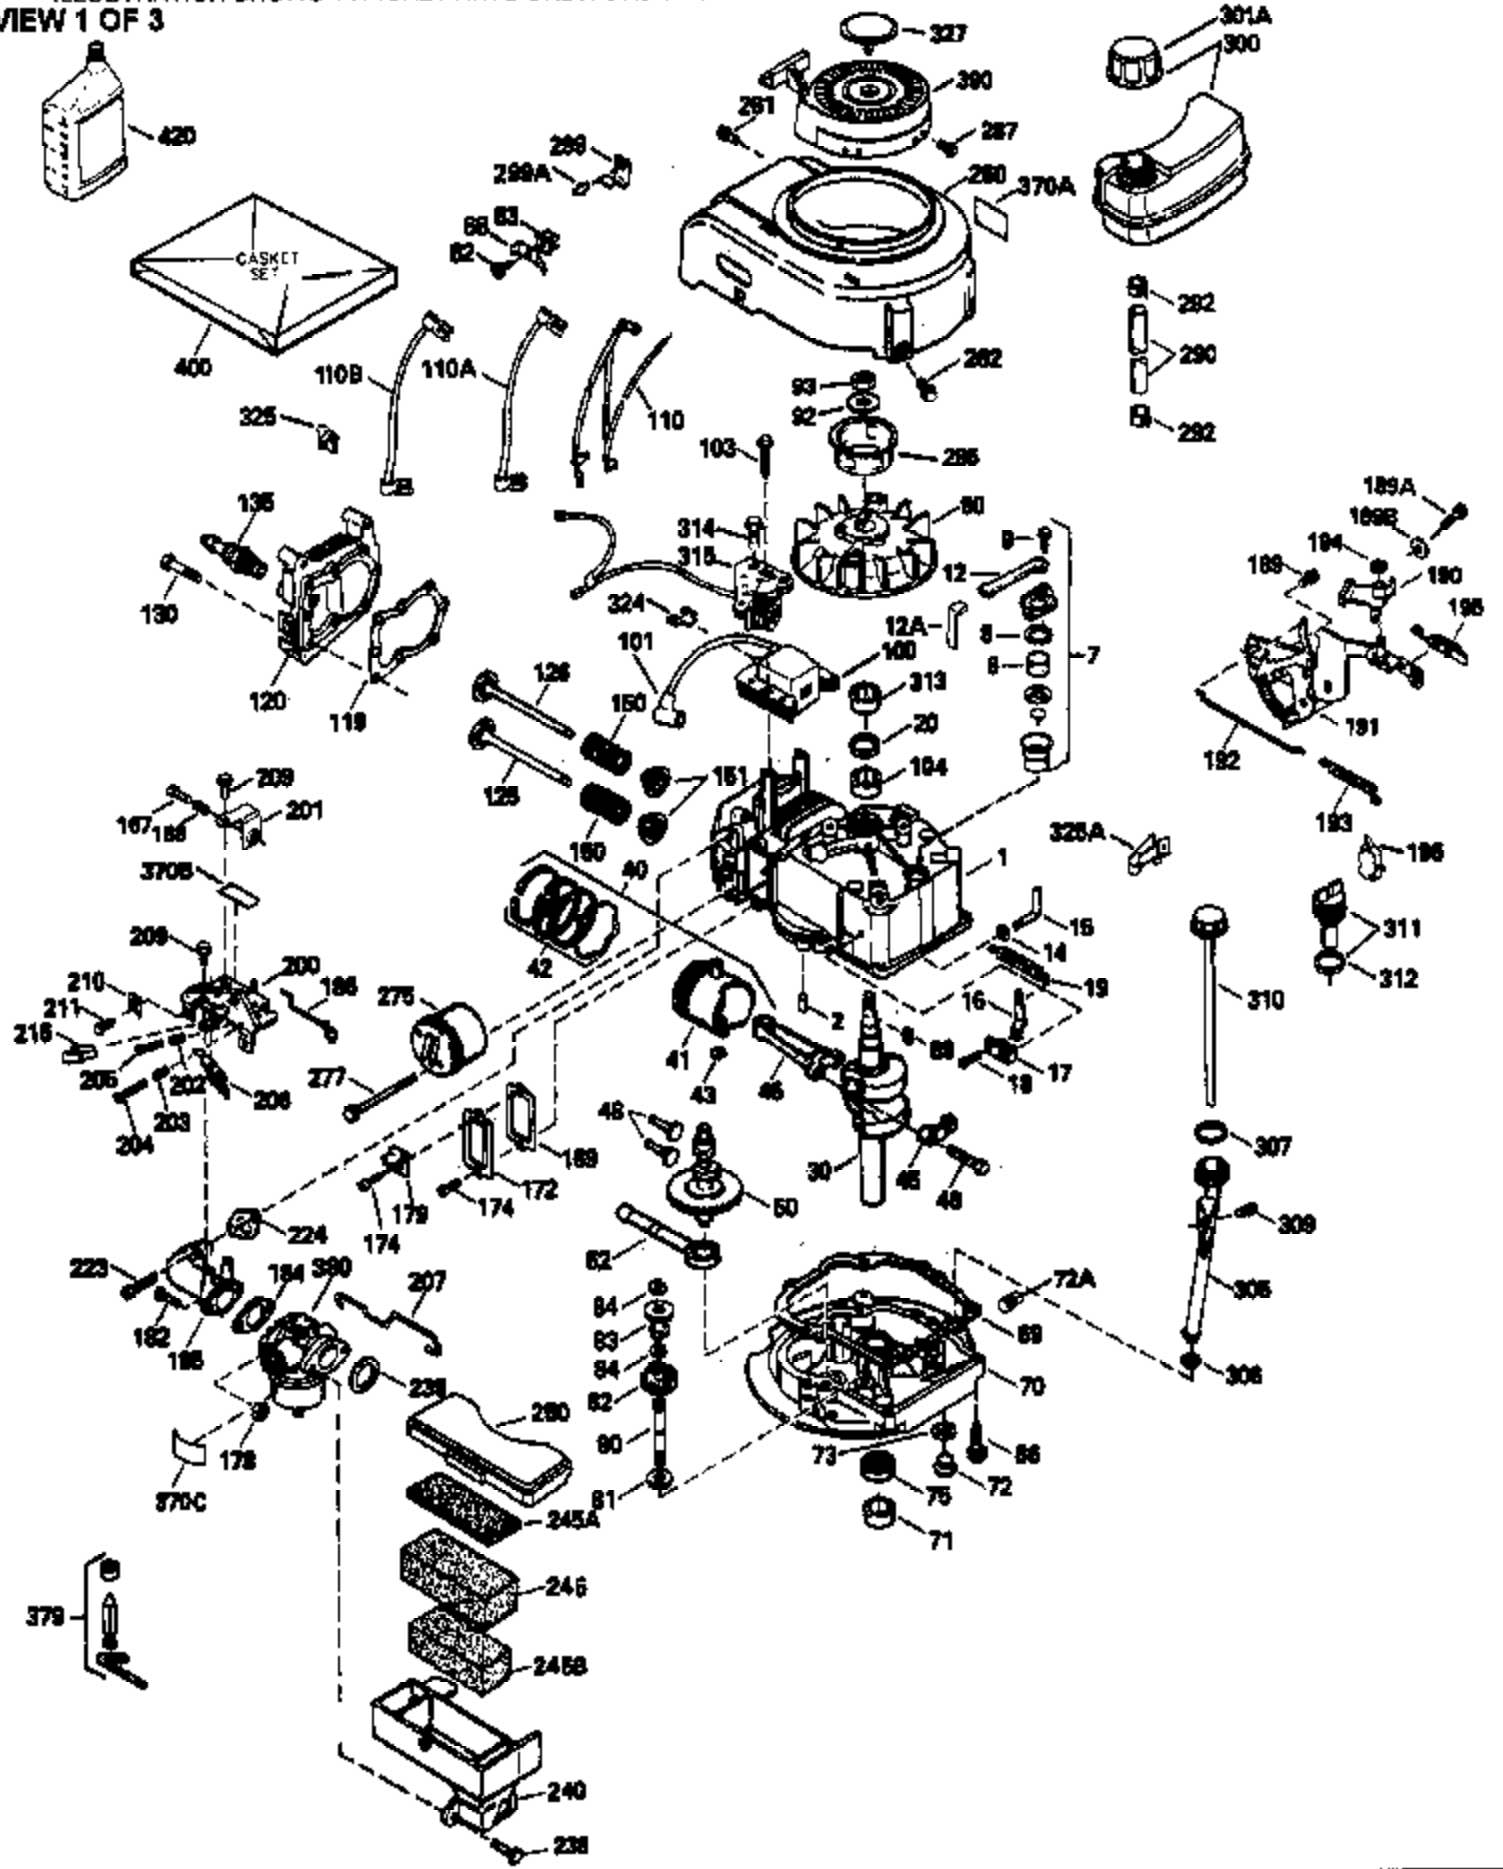

ILLUSTRATION SHOWS TYPICAL PARTS ONLY. ORDER BY PART NUMBER. PARTS NOT LISTED ARE SUPPLIED BY OEM.
VIEW 1 OF 3

Ref #	Part Number	Qty	Description
	1 35513	1	Cylinder (Incl. 2 & 20)
	2 26727	2	Dowel Pin
	6 33734	1	Breather Element
	7 34214A	1	Breather Ass'y. (Incl.6,8,9,12 & 12B)
	8 33735	1	* Breather Gasket
	9 30200	2	Screw, 10-24 x 9/16"
12B	34695	1	Breather Tube Elbow
	12 33886	1	Breather Tube
	14 28277	1	Washer
	15 30589	1	Governor Rod (Incl. 14)
	16 31383A	1	Governor Lever
	17 31335	1	Governor Lever Clamp
	18 650548	1	Screw, 8-32 x 5/16"
	19 31361	1	Extension Spring
	20 32600	1	Oil Seal
	30 34477B	1	Crankshaft
	40 35544A	1	Piston, Pin & Ring Set (Std.)
	40 35545A	1	Piston, Pin & Ring Set (.010" OS)
	40 35546	1	Piston, Pin & Ring Set (.020" OS)
	41 35541	1	Piston & Pin Ass'y. (Std.) (Incl. 43)
	41 35542	1	Piston & Pin Ass'y. (.010" OS) (Incl. 43)
	41 35543	1	Piston & Pin Ass'y. (.020" OS) (Incl. 43)
	42 35547A	1	Ring Set (Std.)
	42 35548A	1	Ring Set (.010" OS)
	42 35549	1	Ring Set (.020" OS)
	43 20381	2	Piston Pin Retaining Ring
	45 32875	1	Connecting Rod Ass'y. (Incl. 46)
	46 32610A	2	Connecting Rod Bolt
	48 27241	2	Valve Lifter
	50 35992	1	Camshaft (MCR)
	52 29914	1	Oil Pump Ass'y.
	69 35261	1	* Mounting Flange Gasket
	70 34311C	1	Mounting Flange (Incl. 72, 75 & 80)
	72 36083	1	Oil Drain Plug
	75 27897	1	Oil Seal
	80 30574A	1	Governor Shaft
	81 30590A	1	Washer
	82 30591	1	Governor Gear Ass'y. (Incl. 81)
	83 30588A	1	Governor Spool
	86 650488	6	Screw, 1/4-20 x 1-1/4"
	89 611004	1	Flywheel Key
	90 611112	1	Flywheel
	92 650815	1	Belleville Washer
	93 650816	1	Flywheel Nut
	100 34443A	1	Solid State Ignition
	101 610118	1	Spark Plug Cover
	103 650814	2	Screw, Torx T-15, 10-24 x 1"
	110 34961	1	Ground Wire
	119 33015A	1	* Cylinder Head Gasket
	120 34342	1	Cylinder Head
	125 29313C	1	Exhaust Valve (Std.) (Incl. 151)
	125 29315C	1	Exhaust Valve (1/32" OS) (Incl. 151)
	126 29314B	1	Intake Valve (Std.) (Incl. 151)
	126 29315C	1	Intake Valve (1/32" OS) (Incl. 151)
	130 6021A	8	Screw, 5/16-18 x 1-1/2"
	135 35395	1	Resistor Spark Plug (RJ19LM)
	150 35991	2	Valve Spring
	151 31673	2	Valve Spring Cap