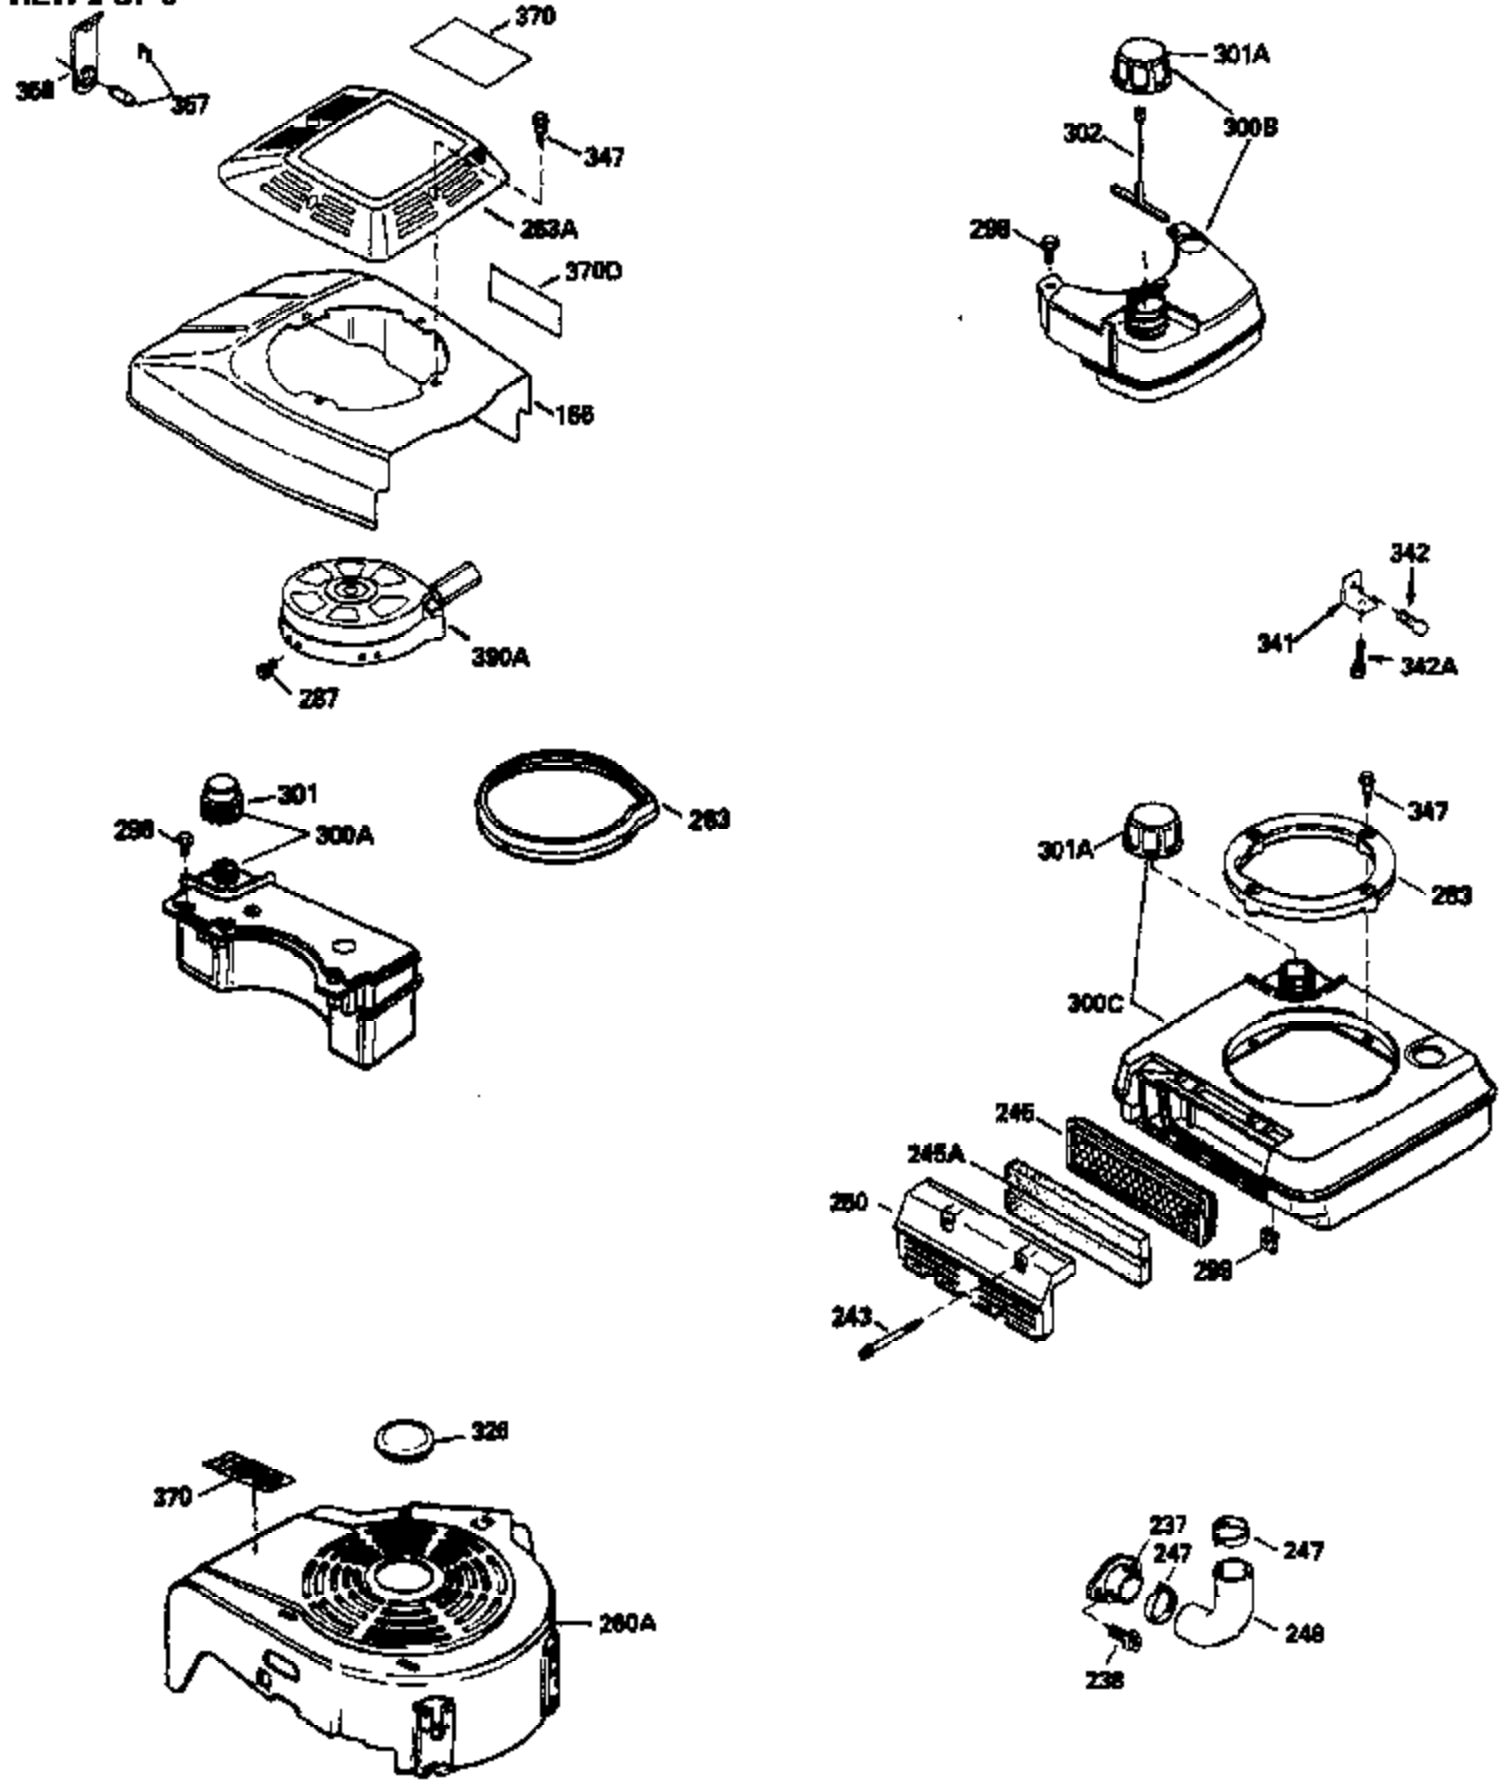

ILLUSTRATION SHOWS TYPICAL PARTS ONLY. ORDER BY PART NUMBER. PARTS NOT LISTED ARE SUPPLIED BY OEM.

VIEW 2 OF 3

Ref #	Part Number	Qty	Description
12B	34695	1	Breather Tube Elbow
166	35827	1	Engine Shroud
238	650932	2	Screw, 10-32 x 49/64"
245	35066	1	Air Cleaner Filter
250	35065	1	Air Cleaner Cover
263A	35821	1	Starter Grill
287	650926	2	Screw, 8-32 x 21/64"
301	35355	1	Fuel Cap
347	650898	4	Screw, 10-32 x 27/32"
354	35025	1	Staple
357	34985	1	Starter Rope Retainer
370C	36260	1	Primer Decal
370	35167	1	Instruction Decal