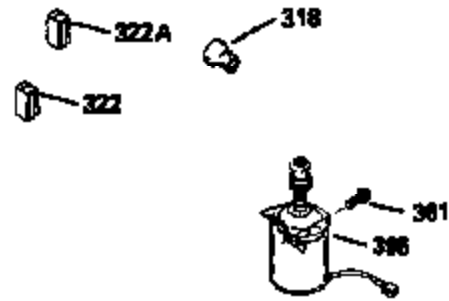

ILLUSTRATION SHOWS TYPICAL PARTS ONLY. ORDER BY PART NUMBER. PARTS NOT LISTED ARE SUPPLIED BY OEM.

VIEW 3 OF 3

Ref #	Part Number	Qty	Description
12B	34695	1	Breather Tube Elbow
19	31361	1	Extension Spring
69	35261	1	* Mounting Flange Gasket
182	6201	2	Screw, 1/4-28 x 7/8"
185	31384A	1	Intake Pipe (Incl. 224)
186	34337	1	Governor Link
223	650451	2	Screw, 1/4-20 x 1"
238	650932	2	Screw, 10-32 x 49/64"
239	34338	1	* Air Cleaner Gasket
241	35797	1	Air Cleaner Collar
245	35066	1	Air Cleaner Filter
250	35065	1	Air Cleaner Cover
260	35826	1	Blower Housing
263A	35821	1	Starter Grill
276	33753	1	Locking Plate
277	650795	2	Screw, 1/4-20 x 2-1/4"
354	35025	1	Staple
370C	36260	1	Primer Decal