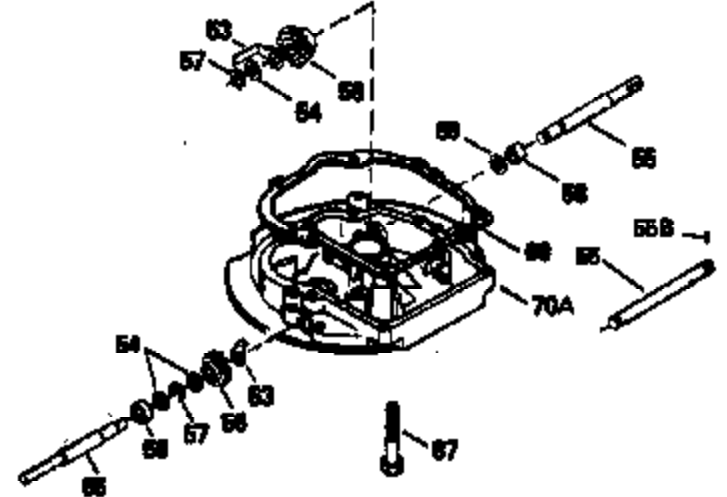

ILLUSTRATION SHOWS TYPICAL PARTS ONLY. ORDER BY PART NUMBER. PARTS NOT LISTED ARE SUPPLIED BY OEM.

VIEW 3 OF 3

Ref #	Part Number	Qty	Description
12B	34695	1	Breather Tube Elbow
19	31361	1	Extension Spring
69	35261	1	* Mounting Flange Gasket
182	6201	2	Screw, 1/4-28 x 7/8"
185	31384A	1	Intake Pipe (Incl. 224)
186	34337	1	Governor Link
223	650451	2	Screw, 1/4-20 x 1"
238	650932	2	Screw, 10-32 x 49/64"
239	34338	1	* Air Cleaner Gasket
241	35797	1	Air Cleaner Collar
245	35066	1	Air Cleaner Filter
250	35065	1	Air Cleaner Cover
260	35826	1	Blower Housing
263A	35821	1	Starter Grill
276	33753	1	Locking Plate
277	650795	2	Screw, 1/4-20 x 2-1/4"
354	35025	1	Staple
370C	36260	1	Primer Decal