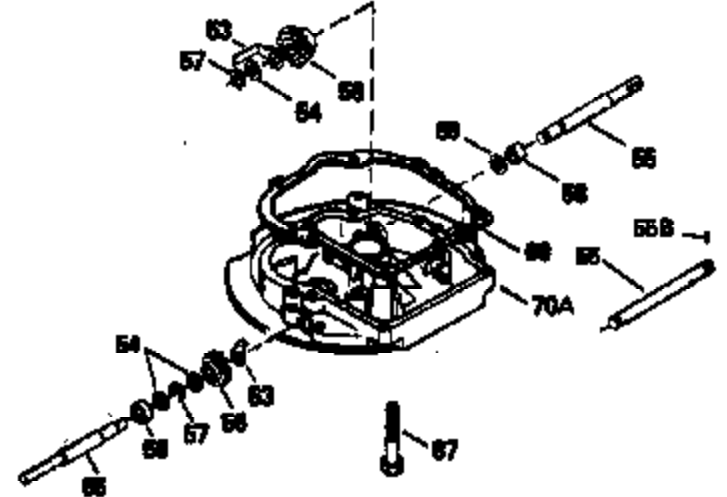

ILLUSTRATION SHOWS TYPICAL PARTS ONLY. ORDER BY PART NUMBER. PARTS NOT LISTED ARE SUPPLIED BY OEM.

VIEW 3 OF 3

Ref #	Part Number	Qty	Description
12B	34695	1	Breather Tube Elbow
19	31361	1	Extension Spring
69	35261	1	* Mounting Flange Gasket
182	6201	2	Screw, 1/4-28 x 7/8"
185	31384A	1	Intake Pipe (Incl. 224)
186	34337	1	Governor Link
223	650451	2	Screw, 1/4-20 x 1"
238	650932	2	Screw, 10-32 x 49/64"
239	34338	1	Air Cleaner Gasket
241	35797	1	Air Cleaner Collar
245	35066	1	Air Cleaner Filter
250	35065	1	Air Cleaner Cover
260	35826	1	Blower Housing
276	33753	1	Locking Plate
277	650988	2	Screw, 1/4-20 x 2-13/64"
354	35025	1	Rope Retainer Staple
370C	35167	1	Instruction Decal