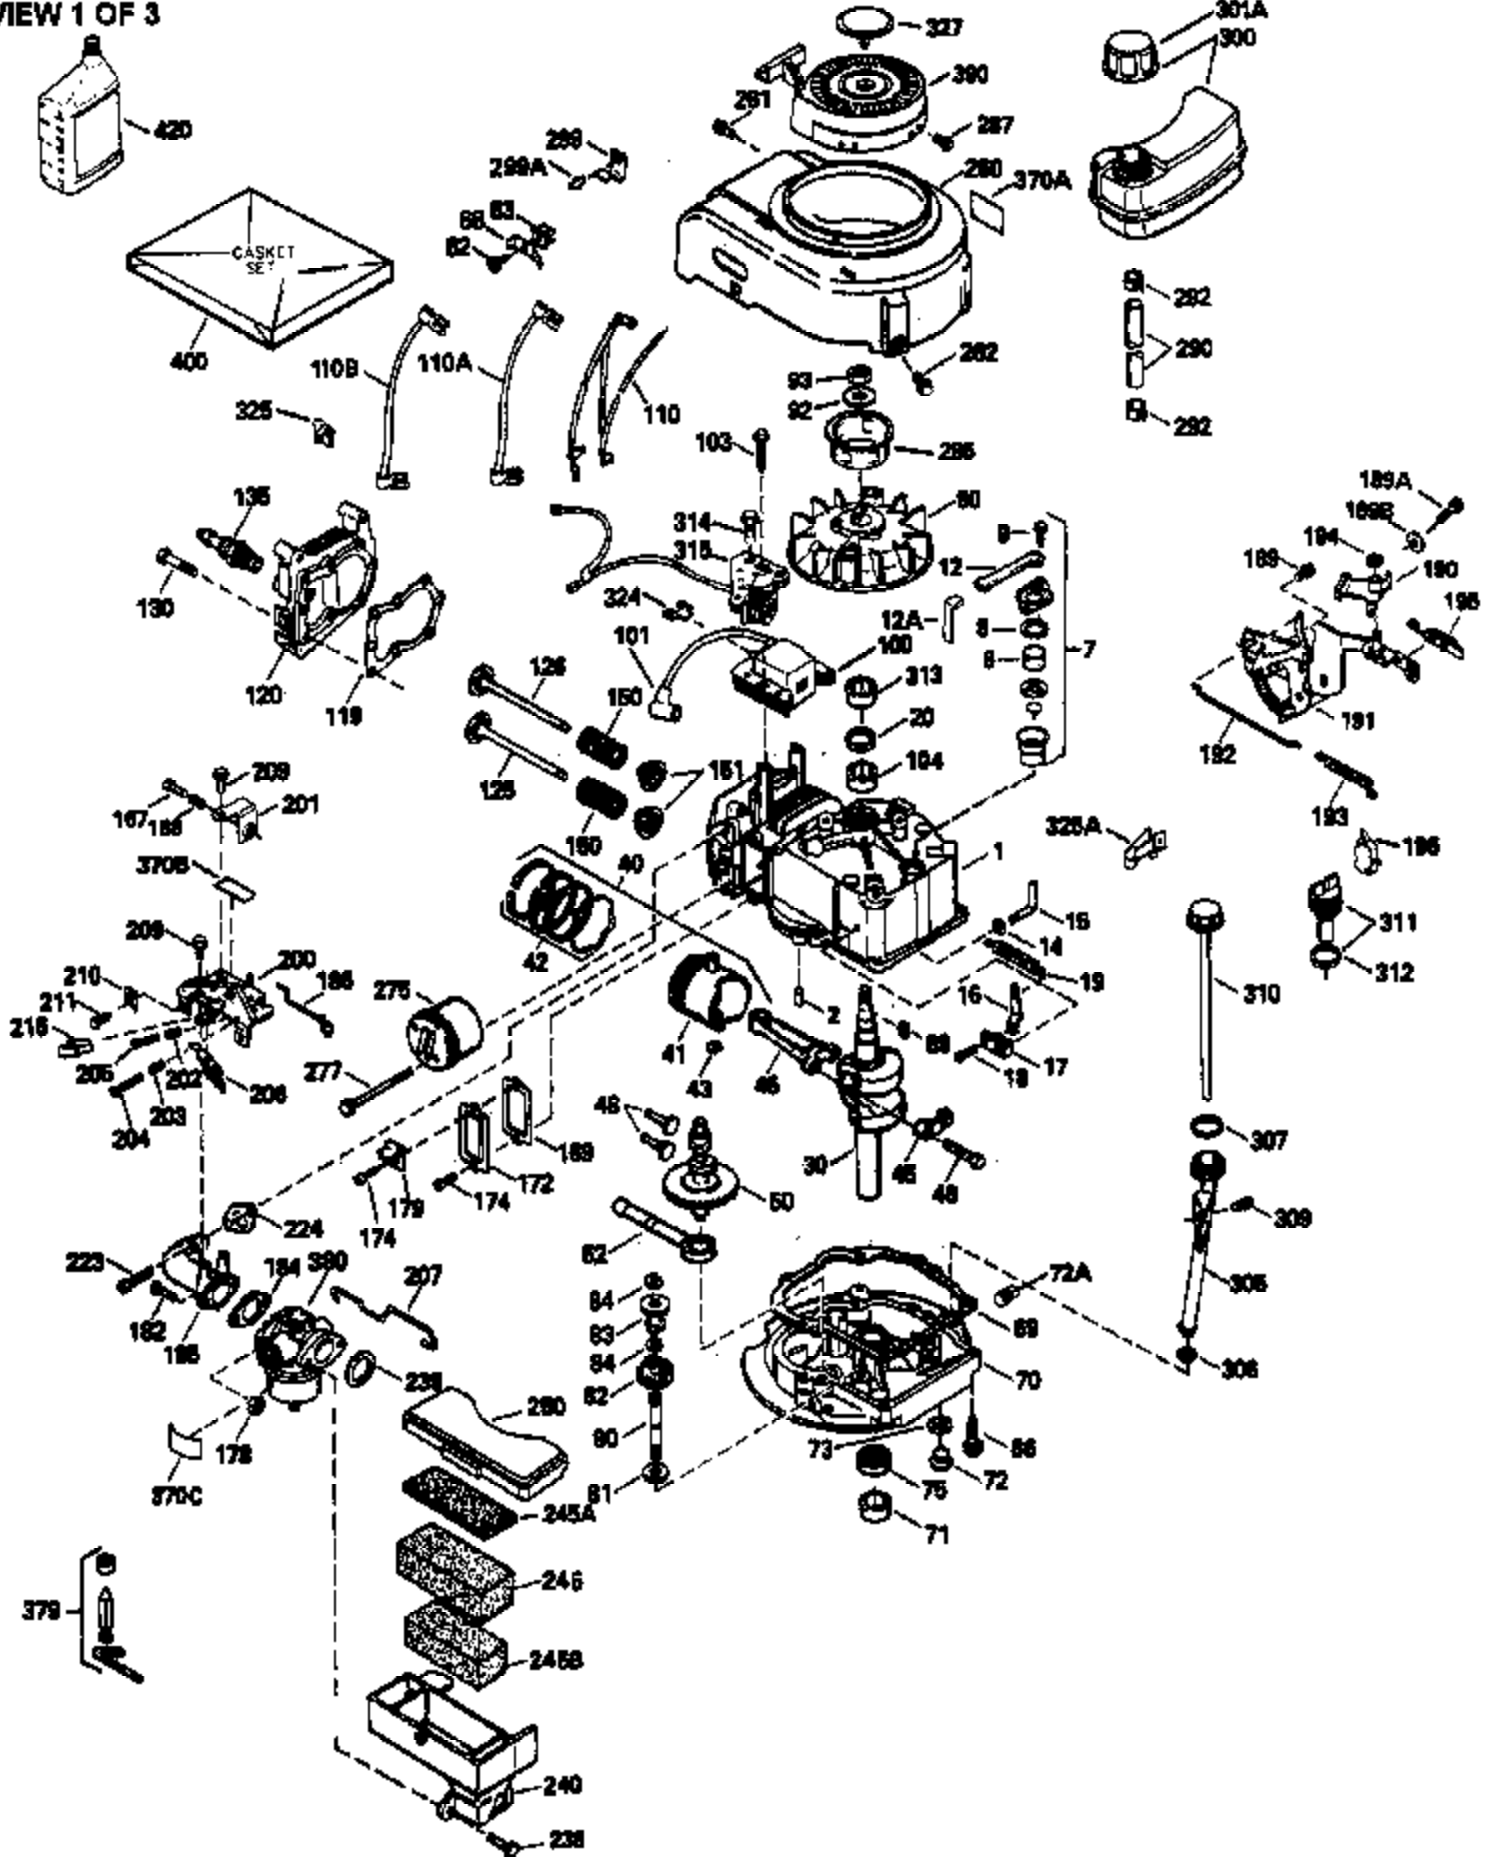

ILLUSTRATION SHOWS TYPICAL PARTS ONLY. ORDER BY PART NUMBER. PARTS NOT LISTED ARE SUPPLIED BY OEM.
VIEW 1 OF 3

Ref #	Part Number	Qty	Description
1	36486	1	Cylinder (Incl. 2 & 20)
2	26727	2	Dowel Pin
6	33734	1	Breather Element
7	34214A	1	Breather Ass'y. (Incl. 6, 8, 9, & 12)
8	33735	1	* Breather Gasket
9	30200	2	Screw, 10-24 x 9/16"
12A	33886	1	Breather Tube
12B	34695	1	Breather Tube Elbow
14	28277	1	Washer
15	30589	1	Governor Rod (Incl. 14)
16	31383A	1	Governor Lever
17	31335	1	Governor Lever Clamp
18	650548	1	Screw, 8-32 x 5/16"
19	31361	1	Extension Spring
20	32600	1	Oil Seal
30	34477B	1	Crankshaft
40	35544A	1	Piston, Pin & Ring Set (Std.)
40	35545A	1	Piston, Pin & Ring Set (.010" OS)
40	35546	1	Piston, Pin & Ring Set (.020" OS)
41	35541	1	Piston & Pin Ass'y. (Std.) (Incl. 43)
41	35542	1	Piston & Pin Ass'y. (.010" OS) (Incl. 43)
41	35543	1	Piston & Pin Ass'y. (.020" OS) (Incl. 43)
42	35547A	1	Ring Set (Std.)
42	35548A	1	Ring Set (.010" OS)
42	35549	1	Ring Set (.020" OS)
43	20381	2	Piston Pin Retaining Ring
45	32875	1	Connecting Rod Ass'y. (Incl. 46)
46	32610A	2	Connecting Rod Bolt
48	27241	2	Valve Lifter
50	35992	1	Camshaft (MCR)
52	29914	1	Oil Pump Ass'y.
69	35261	1	* Mounting Flange Gasket
70	34311D	1	Mounting Flange (Incl. 72 thru 83)
72	36083	1	Oil Drain Plug
75	27897	1	Oil Seal
80	30574A	1	Governor Shaft
81	30590A	1	Washer
82	30591	1	Governor Gear Ass'y. (Incl. 81)
83	30588A	1	Governor Spool
86	650488	6	Screw, 1/4-20 x 1-1/4"
89	611004	1	Flywheel Key
90	611112	1	Flywheel
92	650815	1	Belleville Washer
93	650816	1	Flywheel Nut
100	34443A	1	Solid State Ignition
101	610118	1	Spark Plug Cover
103	650814	2	Screw, Torx T-15, 10-24 x 1"
110	34961	1	Ground Wire
119	36440	1	* Cylinder Head Gasket
120	36476	1	Cylinder Head
125	36471	1	Exhaust Valve (Std.) (Incl. 151)
125	36472	1	Exhaust Valve (1/32" OS) (Incl. 151)
126	29314B	1	Intake Valve (Std.) (Incl. 151)
126	29315C	1	Intake Valve (1/32" OS) (Incl. 151)
130	6021A	6	Screw, 5/16-18 x 1-1/2"
135	35395	1	Resistor Spark Plug (RJ19LM)
150	35991	2	Valve Spring
151	31673	2	Valve Spring Cap