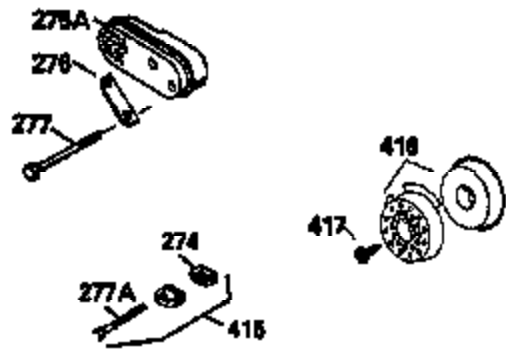

ILLUSTRATION SHOWS TYPICAL PARTS ONLY. ORDER BY PART NUMBER. PARTS NOT LISTED ARE SUPPLIED BY OEM.

VIEW 3 OF 3

Ref #	Part Number	Qty	Description
12B	34695	1	Breather Tube Elbow
19	31361	1	Extension Spring
69	35261	1	* Mounting Flange Gasket
182	6201	2	Screw, 1/4-28 x 7/8"
185	31384A	1	Intake Pipe (Incl. 224)
186	34337	1	Governor Link
223	650451	2	Screw, 1/4-20 x 1"
238	650932	2	Screw, 10-32 x 49/64"
239	34338	1	Air Cleaner Gasket
241	35797	1	Air Cleaner Collar
245	35066	1	Air Cleaner Filter
250	35065	1	Air Cleaner Cover
260	35826	1	Blower Housing
276	33753	1	Locking Plate
277	650988	2	Screw, 1/4-20 x 2-13/64"
354	35025	1	Rope Retainer Staple
370C	35167	1	Instruction Decal