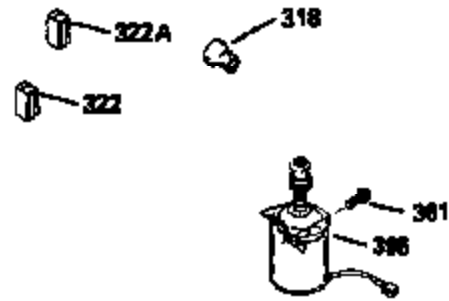

ILLUSTRATION SHOWS TYPICAL PARTS ONLY. ORDER BY PART NUMBER. PARTS NOT LISTED ARE SUPPLIED BY OEM.

VIEW 3 OF 3

Ref #	Part Number	Qty	Description
12B	34695	1	Breather Tube Elbow
19	31361	1	Extension Spring
69	35261	1	* Mounting Flange Gasket
182	6201	2	Screw, 1/4-28 x 7/8"
185	31384A	1	Intake Pipe (Incl. 224)
186	34337	1	Governor Link
223	650451	2	Screw, 1/4-20 x 1"
238	650932	2	Screw, 10-32 x 49/64"
239	34338	1	Air Cleaner Gasket
241	35797	1	Air Cleaner Collar
245	35066	1	Air Cleaner Filter
250	35065	1	Air Cleaner Cover
260	35826	1	Blower Housing
276	33753	1	Locking Plate
277	650988	2	Screw, 1/4-20 x 2-13/64"
354	35025	1	Rope Retainer Staple
370C	35167	1	Instruction Decal