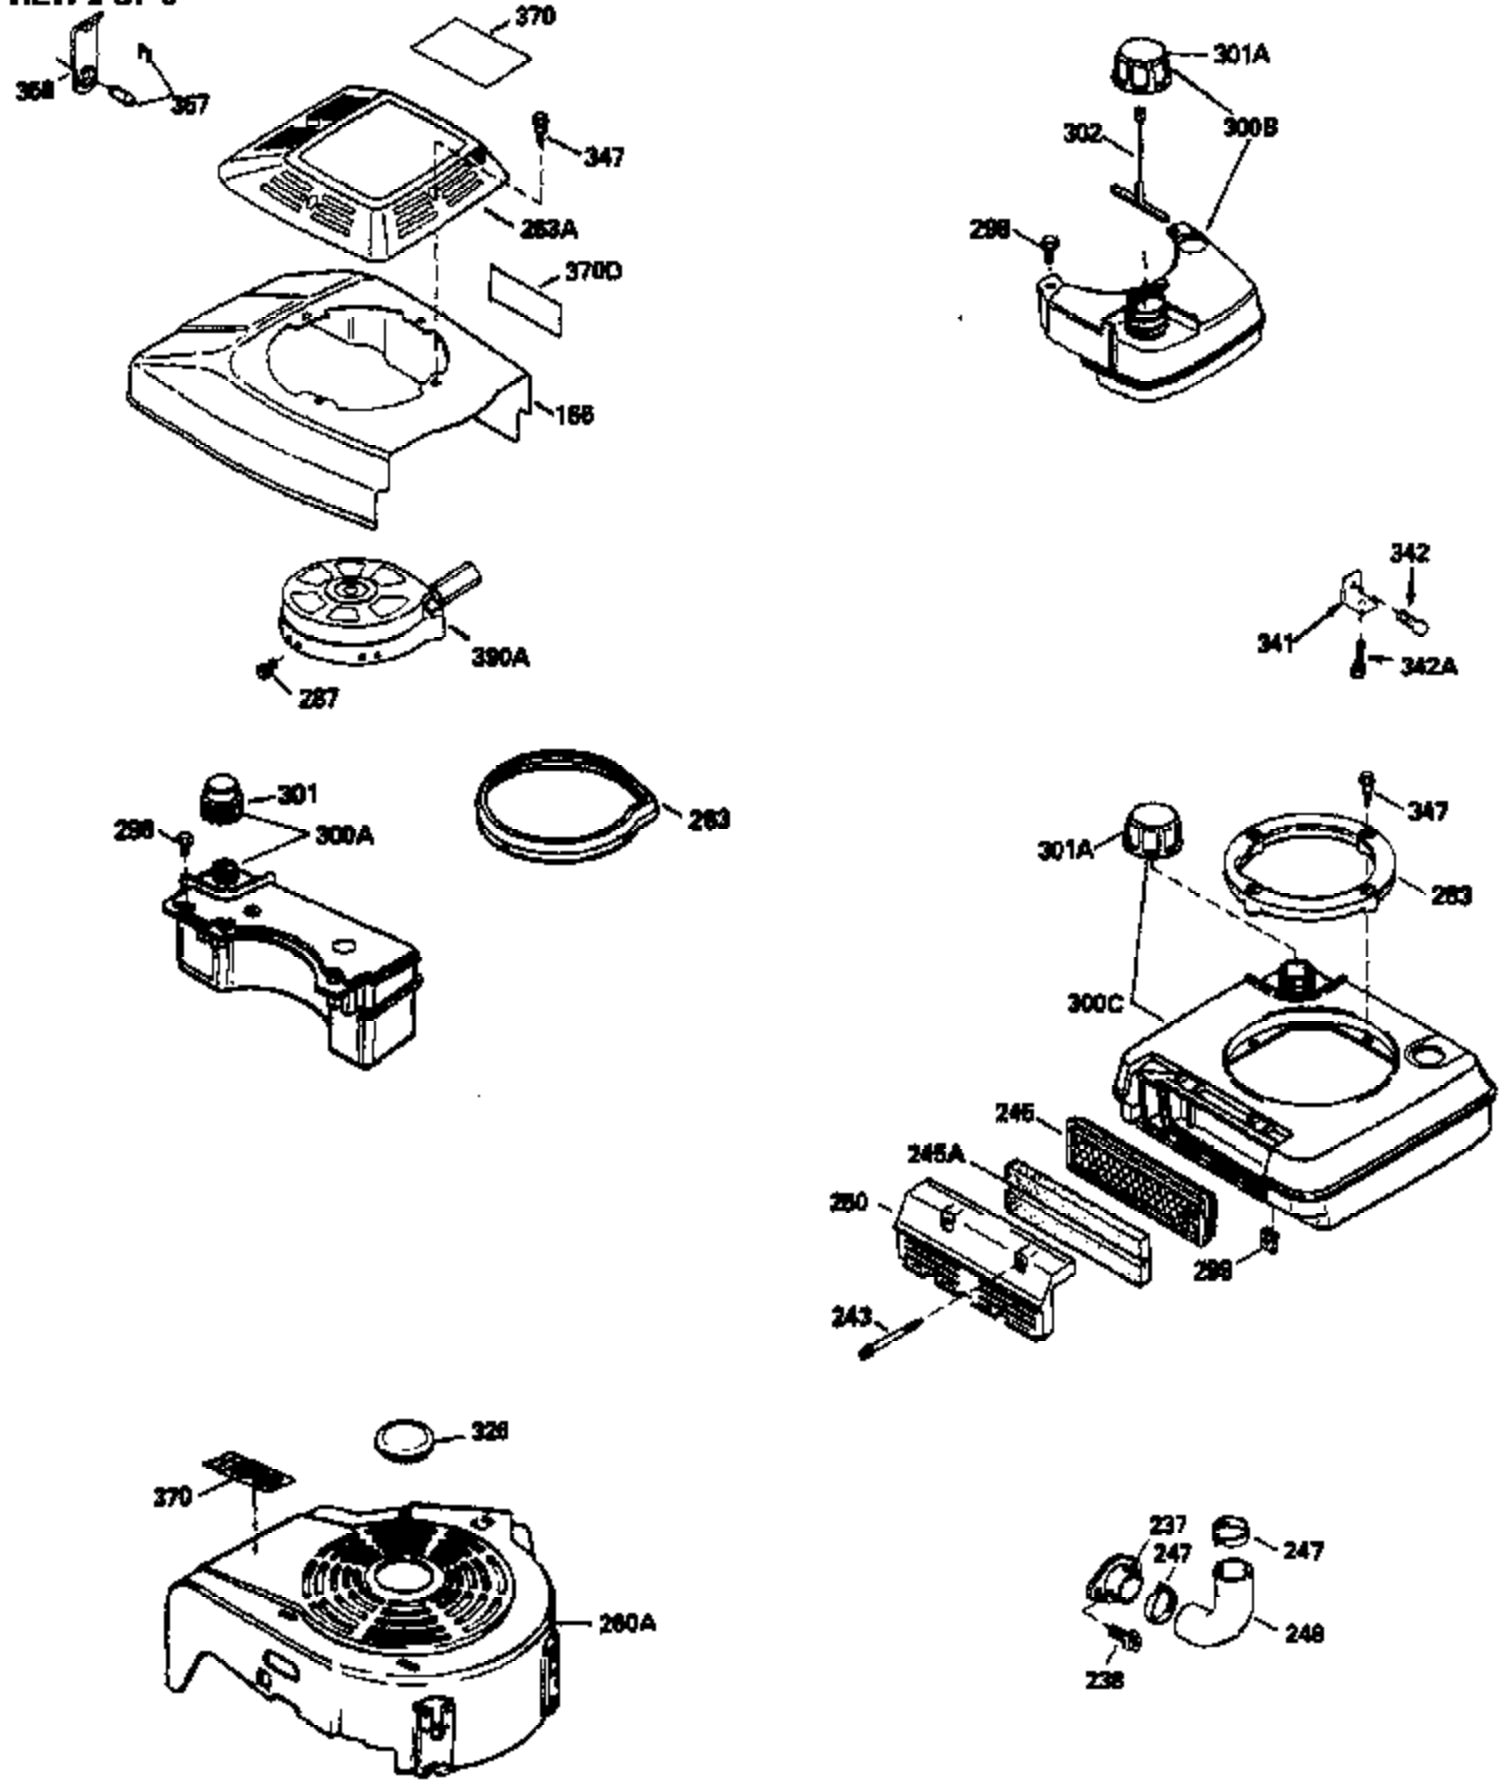

ILLUSTRATION SHOWS TYPICAL PARTS ONLY. ORDER BY PART NUMBER. PARTS NOT LISTED ARE SUPPLIED BY OEM.

VIEW 2 OF 3

Ref #	Part Number	Qty	Description
12B	34695	1	Breather Tube Elbow
166	35827	1	Engine Shroud
238	650932	2	Screw, 10-32 x 49/64"
245	35066	1	Air Cleaner Filter
250	35065	1	Air Cleaner Cover
263	35821	1	Recoil Grill
287	650926	2	Screw, 8-32 x 21/64"
301	35355	1	Fuel Cap
347	650898	4	Screw, 10-32 x 27/32"
354	35025	1	Rope Retainer Staple
357	34985	1	Starter Rope Retainer
370	36261	1	Instruction Decal
370C	35167	1	Instruction Decal