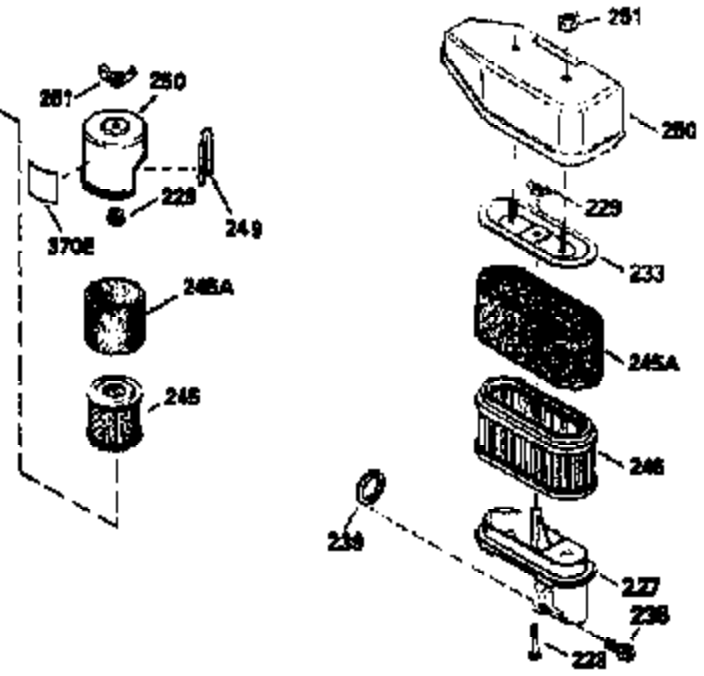

ILLUSTRATION SHOWS TYPICAL PARTS ONLY. ORDER BY PART NUMBER. PARTS NOT LISTED ARE SUPPLIED BY OEM.

VIEW 3 OF 3

Ref #	Part Number	Qty	Description
12B	34695	1	Breather Tube Elbow
19	31361	1	Extension Spring
69	35261	1	* Mounting Flange Gasket
182	6201	2	Screw, 1/4-28 x 7/8"
185	31384A	1	Intake Pipe (Incl. 224)
186	34337	1	Governor Link
223	650451	2	Screw, 1/4-20 x 1"
238	650932	2	Screw, 10-32 x 49/64"
239	34338	1	Air Cleaner Gasket
241	35797	1	Air Cleaner Collar
245	35066	1	Air Cleaner Filter
250	35065	1	Air Cleaner Cover
260	35826	1	Blower Housing
276	33753	1	Locking Plate
277	650988	2	Screw, 1/4-20 x 2-13/64"
354	35025	1	Rope Retainer Staple
370C	35167	1	Instruction Decal