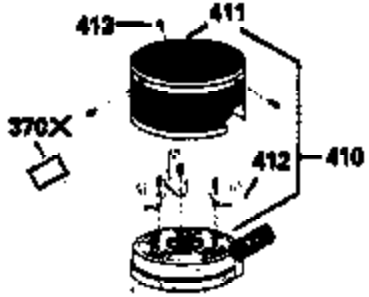

ILLUSTRATION SHOWS TYPICAL PARTS ONLY. ORDER BY PART NUMBER. PARTS NOT LISTED ARE SUPPLIED BY OEM.

VIEW 3 OF 3

Ref #	Part Number	Qty	Description
12B	34695	1	Breather Tube Elbow
19	31361	1	Extension Spring
69	35261	1	* Mounting Flange Gasket
182	6201	2	Screw, 1/4-28 x 7/8"
185	31384A	1	Intake Pipe (Incl. 224)
186	34337	1	Governor Link
223	650451	2	Screw, 1/4-20 x 1"
238	650932	2	Screw, 10-32 x 49/64"
239	34338	1	Air Cleaner Gasket
241	35797	1	Air Cleaner Collar
245	35066	1	Air Cleaner Filter
250	35065	1	Air Cleaner Cover
260	35826	1	Blower Housing
276	33753	1	Locking Plate
277	650988	2	Screw, 1/4-20 x 2-13/64"
354	35025	1	Rope Retainer Staple
370C	35167	1	Instruction Decal