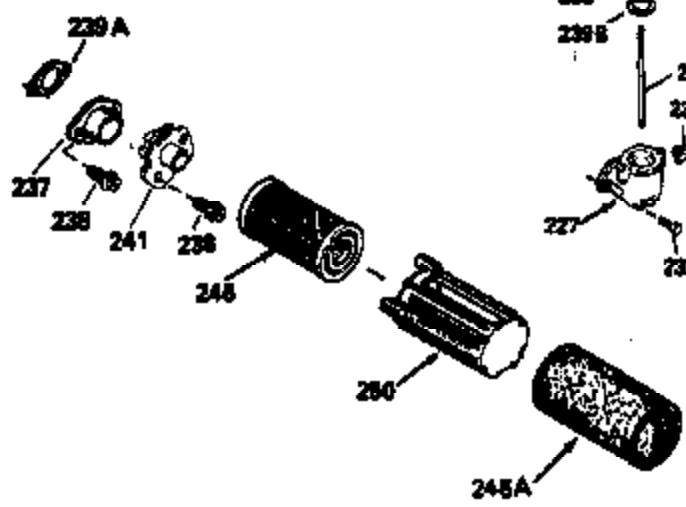

ILLUSTRATION SHOWS TYPICAL PARTS ONLY. ORDER BY PART NUMBER. PARTS NOT LISTED ARE SUPPLIED BY OEM.

VIEW 3 OF 3

Ref #	Part Number	Qty	Description
12B	34695	1	Breather Tube Elbow
19	31361	1	Extension Spring
69	35261	1	* Mounting Flange Gasket
182	6201	2	Screw, 1/4-28 x 7/8"
185	31384A	1	Intake Pipe (Incl. 224)
186	34337	1	Governor Link
223	650451	2	Screw, 1/4-20 x 1"
238	650932	2	Screw, 10-32 x 49/64"
239	34338	1	Air Cleaner Gasket
241	35797	1	Air Cleaner Collar
245	35066	1	Air Cleaner Filter
250	35065	1	Air Cleaner Cover
260	35826	1	Blower Housing
276	33753	1	Locking Plate
277	650988	2	Screw, 1/4-20 x 2-13/64"
354	35025	1	Rope Retainer Staple
370C	35167	1	Instruction Decal