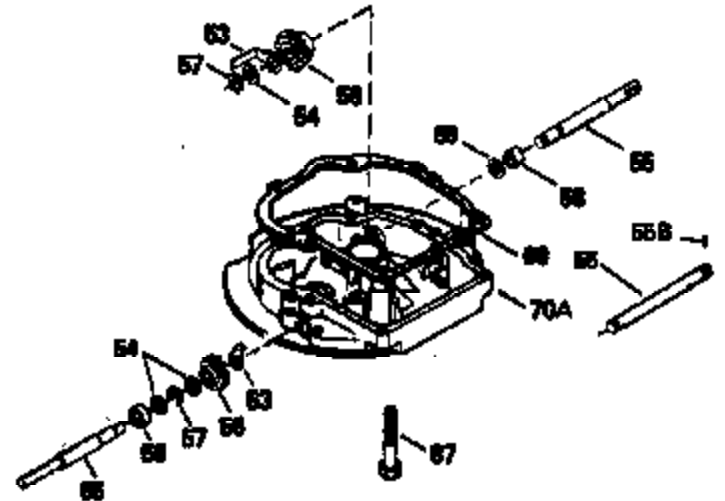

ILLUSTRATION SHOWS TYPICAL PARTS ONLY. ORDER BY PART NUMBER. PARTS NOT LISTED ARE SUPPLIED BY OEM.

VIEW 3 OF 3

Ref #	Part Number	Qty	Description
12B	34695	1	Breather Tube Elbow
19	31361	1	Extension Spring
69	35261	1	* Mounting Flange Gasket
182	6201	2	Screw, 1/4-28 x 7/8"
185	36544	1	Intake Pipe (Incl. 224)
186	34337	1	Governor Link
223	650451	2	Screw, 1/4-20 x 1"
238	650932	2	Screw, 10-32 x 49/64"
239	34338	1	* Air Cleaner Gasket
241	35797	1	Air Cleaner Collar
245	35066	1	Air Cleaner Filter
250	35065	1	Air Cleaner Cover
260	35826	1	Blower Housing
263A	35821	1	Starter Grill
277	650988	2	Screw, 1/4-20 x 2-5/16"
370C	35841	1	Spectra 4 Decal