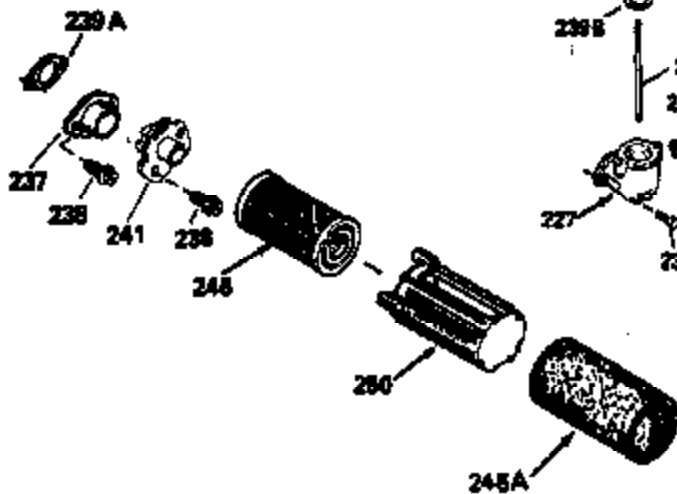

ILLUSTRATION SHOWS TYPICAL PARTS ONLY. ORDER BY PART NUMBER. PARTS NOT LISTED ARE SUPPLIED BY OEM.

VIEW 3 OF 3

Ref #	Part Number	Qty	Description
12B	34695	1	Breather Tube Elbow
19	31361	1	Extension Spring
69	35261	1	* Mounting Flange Gasket
182	6201	2	Screw, 1/4-28 x 7/8"
185	36544	1	Intake Pipe (Incl. 224)
186	34337	1	Governor Link
223	650451	2	Screw, 1/4-20 x 1"
238	650932	2	Screw, 10-32 x 49/64"
239	34338	1	* Air Cleaner Gasket
241	35797	1	Air Cleaner Collar
245	35066	1	Air Cleaner Filter
250	35065	1	Air Cleaner Cover
260	35826	1	Blower Housing
263A	35821	1	Starter Grill
277	650988	2	Screw, 1/4-20 x 2-5/16"
370C	35841	1	Spectra 4 Decal