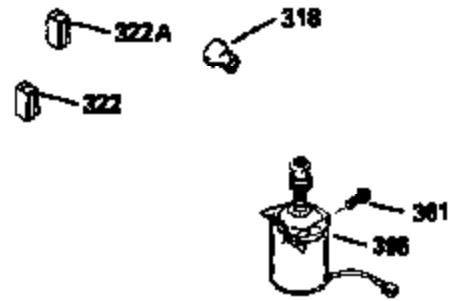

ILLUSTRATION SHOWS TYPICAL PARTS ONLY. ORDER BY PART NUMBER. PARTS NOT LISTED ARE SUPPLIED BY OEM.

VIEW 3 OF 3

Ref #	Part Number	Qty	Description
12B	34695	1	Breather Tube Elbow
19	31361	1	Extension Spring
69	35261	1	* Mounting Flange Gasket
182	6201	2	Screw, 1/4-28 x 7/8"
185	36544	1	Intake Pipe (Incl. 224)
186	34337	1	Governor Link
223	650451	2	Screw, 1/4-20 x 1"
238	650932	2	Screw, 10-32 x 49/64"
239	34338	1	* Air Cleaner Gasket
241	35797	1	Air Cleaner Collar
245	35066	1	Air Cleaner Filter
250	35065	1	Air Cleaner Cover
260	35826	1	Blower Housing
263A	35821	1	Starter Grill
277	650988	2	Screw, 1/4-20 x 2-5/16"
370C	35841	1	Spectra 4 Decal