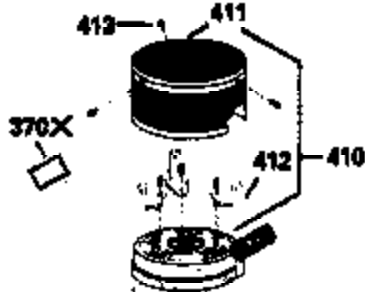

ILLUSTRATION SHOWS TYPICAL PARTS ONLY. ORDER BY PART NUMBER. PARTS NOT LISTED ARE SUPPLIED BY OEM.

VIEW 3 OF 3

Ref #	Part Number	Qty	Description
12B	34695	1	Breather Tube Elbow
19	31361	1	Extension Spring
69	35261	1	* Mounting Flange Gasket
182	6201	2	Screw, 1/4-28 x 7/8"
185	36544	1	Intake Pipe (Incl. 224)
186	34337	1	Governor Link
223	650451	2	Screw, 1/4-20 x 1"
238	650932	2	Screw, 10-32 x 49/64"
239	34338	1	* Air Cleaner Gasket
241	35797	1	Air Cleaner Collar
245	35066	1	Air Cleaner Filter
250	35065	1	Air Cleaner Cover
260	35826	1	Blower Housing
263A	35821	1	Starter Grill
277	650988	2	Screw, 1/4-20 x 2-5/16"
370C	35841	1	Spectra 4 Decal