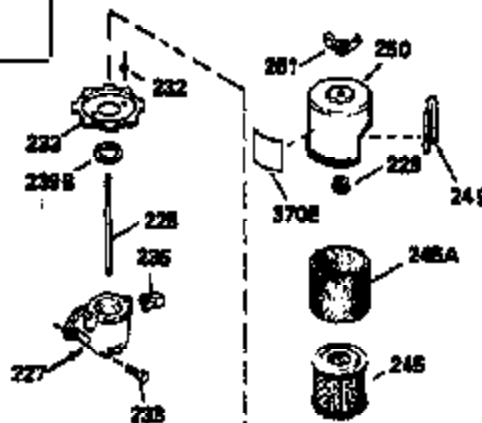

ILLUSTRATION SHOWS TYPICAL PARTS ONLY. ORDER BY PART NUMBER. PARTS NOT LISTED ARE SUPPLIED BY OEM.

VIEW 3 OF 3

Ref #	Part Number	Qty	Description
12B	34695	1	Breather Tube Elbow
19	31361	1	Extension Spring
69	35261	1	* Mounting Flange Gasket
182	6201	2	Screw, 1/4-28 x 7/8"
185	36544	1	Intake Pipe (Incl. 224)
186	34337	1	Governor Link
223	650451	2	Screw, 1/4-20 x 1"
238	650932	2	Screw, 10-32 x 49/64"
239	34338	1	* Air Cleaner Gasket
241	35797	1	Air Cleaner Collar
245	35066	1	Air Cleaner Filter
250	35065	1	Air Cleaner Cover
260	35826	1	Blower Housing
263A	35821	1	Starter Grill
277	650988	2	Screw, 1/4-20 x 2-5/16"
370C	35841	1	Spectra 4 Decal