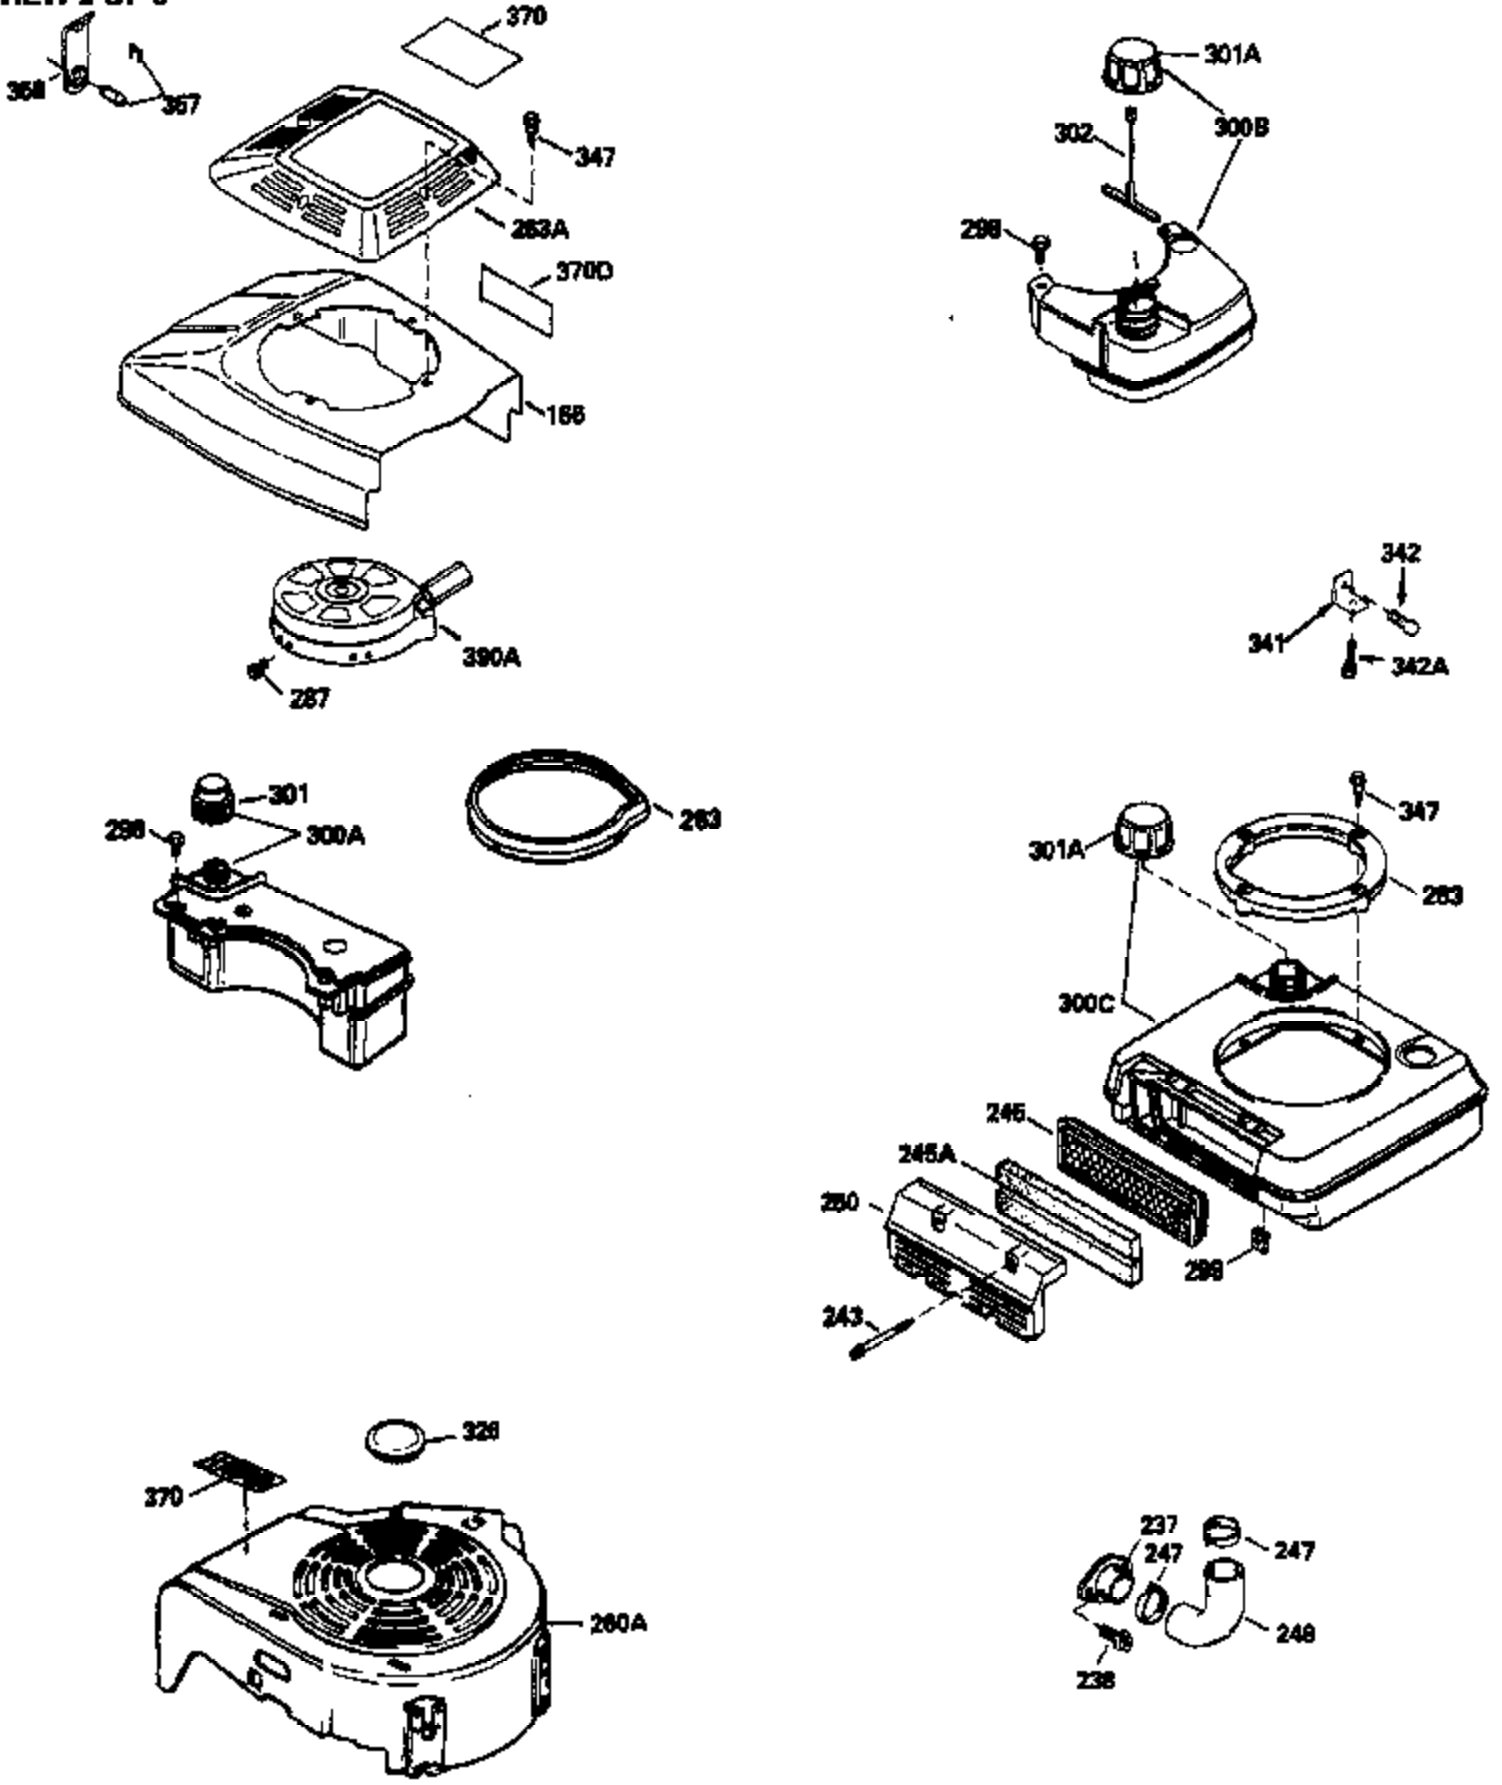

ILLUSTRATION SHOWS TYPICAL PARTS ONLY. ORDER BY PART NUMBER. PARTS NOT LISTED ARE SUPPLIED BY OEM.
VIEW 2 OF 3

Ref #	Part Number	Qty	Description
12B	34695	1	Breather Tube Elbow
166	35827	1	Engine Shroud
238	650932	2	Screw, 10-32 x 49/64"
245	35066	1	Air Cleaner Filter
250	35065	1	Air Cleaner Cover
263A	35821	1	Starter Grill
287	650926	2	Screw, 8-32 x 21/64"
301	35355	1	Fuel Cap
347	650898	4	Screw, 10-32 x 27/32"
357	36412	1	Starter Rope Retainer
370C	35841	1	Spectra 4 Decal