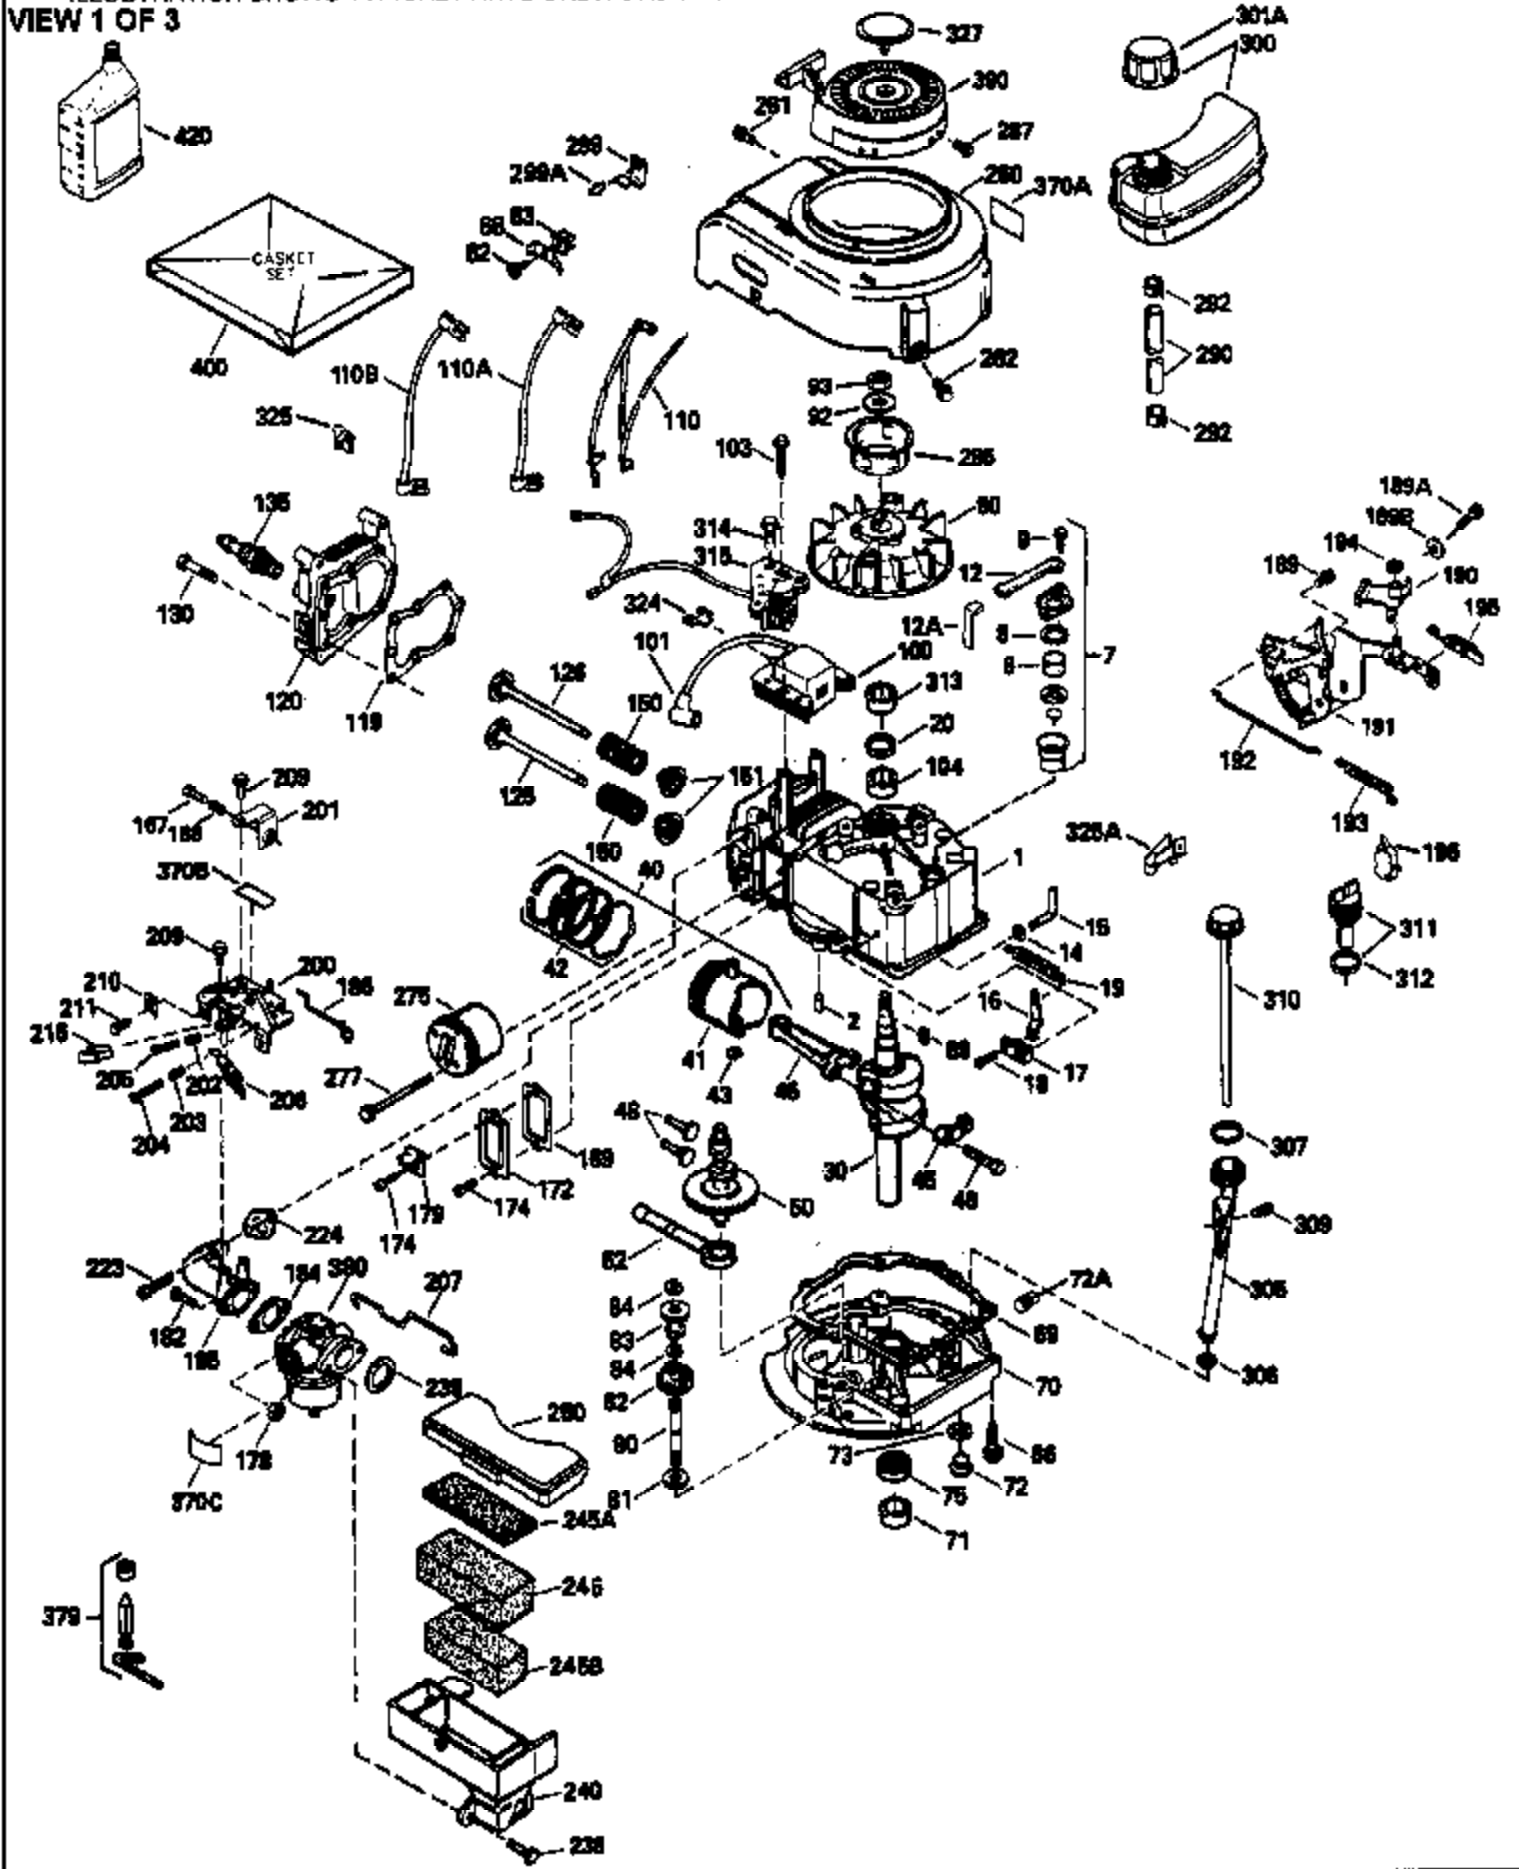

ILLUSTRATION SHOWS TYPICAL PARTS ONLY. ORDER BY PART NUMBER. PARTS NOT LISTED ARE SUPPLIED BY OEM.
VIEW 1 OF 3

Ref #	Part Number	Qty	Description
	1 36486A	1	Cylinder (Incl. 2,20 & 125)
	2 26727	2	Dowel Pin
	6 33734	1	Breather Element
	7 36557	1	Breather Body Ass'y. (Incl. 6 & 12)
12B	34695	1	Breather Tube Elbow
12	36558	1	Breather Cover & Tube (Incl. 12B)
14	28277	1	Washer
15	30589	1	Governor Rod (Incl. 14)
16	32651	1	Governor Lever
17	31335	1	Governor Lever Clamp
18	650548	1	Screw, 8-32 x 5/16"
19	31361	1	Extension Spring
20	32600	1	Oil Seal
30	34477B	1	Crankshaft
40	35544A	1	Piston, Pin & Ring Set (Std.)
40	35545A	1	Piston, Pin & Ring Set (.010" OS)
40	35546	1	Piston, Pin & Ring Set (.020" OS)
41	35541	1	Piston & Pin Ass'y. (Std.) (Incl. 43)
41	35542	1	Piston & Pin Ass'y. (.010" OS) (Incl. 43)
41	35543	1	Piston & Pin Ass'y. (.020" OS) (Incl. 43)
42	35547A	1	Ring Set (Std.)
42	35548A	1	Ring Set (.010" OS)
42	35549	1	Ring Set (.020" OS)
43	20381	2	Piston Pin Retaining Ring
45	32875	1	Connecting Rod Ass'y. (Incl. 46)
46	32610A	2	Connecting Rod Bolt
48	27241	2	Valve Lifter
50	35992	1	Camshaft (MCR)
52	29914	1	Oil Pump Ass'y.
69	35261	1	* Mounting Flange Gasket
70	34311D	1	Mounting Flange (Incl. 72 thru 83)
72	36083	1	Oil Drain Plug
75	27897	1	Oil Seal
80	30574A	1	Governor Shaft
81	30590A	1	Washer
82	30591	1	Governor Gear Ass'y. (Incl. 81)
83	30588A	1	Governor Spool
86	650488	6	Screw, 1/4-20 x 1-1/4"
89	611004	1	Flywheel Key
90	611112	1	Flywheel
92	650815	1	Belleville Washer
93	650816	1	Flywheel Nut
100	34443A	1	Solid State Ignition
101	610118	1	Spark Plug Cover
103	650814	2	Screw, Torx T-15, 10-24 x 1"
110	34961	1	Ground Wire
119	36440	1	* Cylinder Head Gasket
120	36476	1	Cylinder Head
125	36471	1	Exhaust Valve (Std.) (Incl. 151)
125	36472	1	Exhaust Valve (1/32" OS) (Incl. 151)
126	29314B	1	Intake Valve (Std.) (Incl. 151)
126	29315C	1	Intake Valve (1/32" OS) (Incl. 151)
130	6021A	8	Screw, 5/16-18 x 1-1/2"
135	35395	1	Resistor Spark Plug (RJ19LM)
150	35991	2	Valve Spring
151	31673	2	Valve Spring Cap
169	27234A	1	* Valve Cover Gasket
172	32755	1	Valve Cover