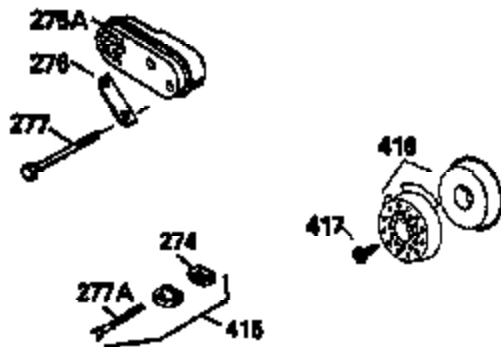

ILLUSTRATION SHOWS TYPICAL PARTS ONLY. ORDER BY PART NUMBER. PARTS NOT LISTED ARE SUPPLIED BY OEM.

VIEW 3 OF 3

Ref #	Part Number	Qty	Description
12B	34695	1	Breather Tube Elbow
19	31361	1	Extension Spring
69	35261	1	* Mounting Flange Gasket
182	6201	2	Screw, 1/4-28 x 7/8"
185	36544	1	Intake Pipe (Incl. 224)
186	34337	1	Governor Link
223	650451	2	Screw, 1/4-20 x 1"
238	650932	2	Screw, 10-32 x 49/64"
239	34338	1	* Air Cleaner Gasket
241	35797	1	Air Cleaner Collar
245	35066	1	Air Cleaner Filter
250	35065	1	Air Cleaner Cover
260	35826	1	Blower Housing
263A	35821	1	Starter Grill
277	650988	2	Screw, 1/4-20 x 2-5/16"
370C	35841	1	Spectra 4 Decal