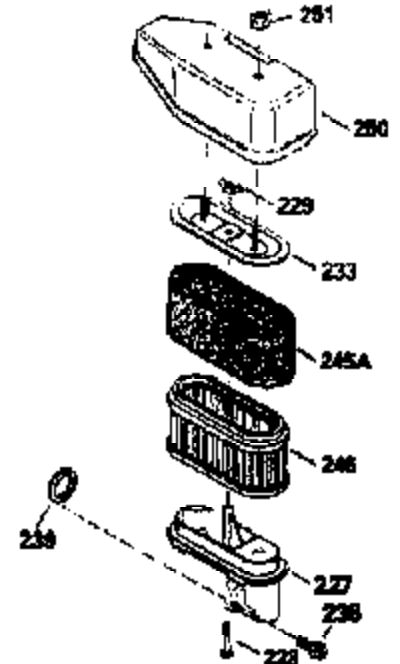

ILLUSTRATION SHOWS TYPICAL PARTS ONLY. ORDER BY PART NUMBER. PARTS NOT LISTED ARE SUPPLIED BY OEM.

VIEW 3 OF 3

Ref #	Part Number	Qty	Description
12B	34695	1	Breather Tube Elbow
19	31361	1	Extension Spring
69	35261	1	* Mounting Flange Gasket
182	6201	2	Screw, 1/4-28 x 7/8"
185	36544	1	Intake Pipe (Incl. 224)
186	34337	1	Governor Link
223	650451	2	Screw, 1/4-20 x 1"
238	650932	2	Screw, 10-32 x 49/64"
239	34338	1	* Air Cleaner Gasket
241	35797	1	Air Cleaner Collar
245	35066	1	Air Cleaner Filter
250	35065	1	Air Cleaner Cover
260	35826	1	Blower Housing
263A	35821	1	Starter Grill
277	650988	2	Screw, 1/4-20 x 2-5/16"
370C	35841	1	Spectra 4 Decal