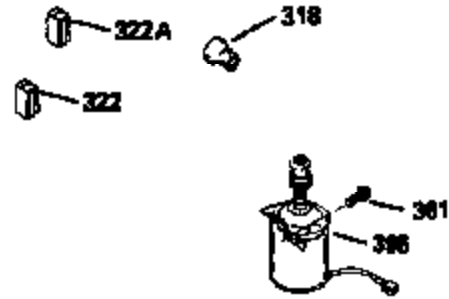

ILLUSTRATION SHOWS TYPICAL PARTS ONLY. ORDER BY PART NUMBER. PARTS NOT LISTED ARE SUPPLIED BY OEM.

VIEW 3 OF 3

Ref #	Part Number	Qty	Description
19	31361		Spring, Extension
69	35261		* Gasket, Mounting flange
182	6201		Screw, 1/4-28 x 7/8"
185	31384A		Pipe, Intake (Incl. 224)
186	32653		Link, Governor spring
216	33086		Lever, Speed adjusting
223	650451		Screw, 1/4-20 x 1"
238	650932		Screw, 10-32 x 49/64"
239	34338		* Gasket, Air cleaner
241	35797		Collar, Air cleaner
245	35066		Filter, Air cleaner
246D	35435		Filter, Pre-Air (Optional)
250A	35065		Cover Assy., Air cleaner
260	35826		Housing, Blower
263A	35821		Grill, Starter
275A	34613		Muffler
276	33753		Plate, Locking
277A	30063		Screw, Torx T-30, 1/4-20 x 1/2" (Use as req.)
277	650795		Screw, 1/4-20 x 2-1/4" (Use as requir ed)
354	35025		Staple (Not used on all models)
370F	35847		Decal, Instruction
370G	34387		Decal, Instruction (Optional)
410	730574		Opt.Debris Screen Kit (Incl.370G,411, 412,413)
411	35596		Debris Screen (Optional)
412	35597		Debris Screen Bracket (Optional)
413	650910		Screw, 8-32 x 1/4 (Optional)
415	730162		Muffler Adapter Kit(In.274,277A)(Use as req.)