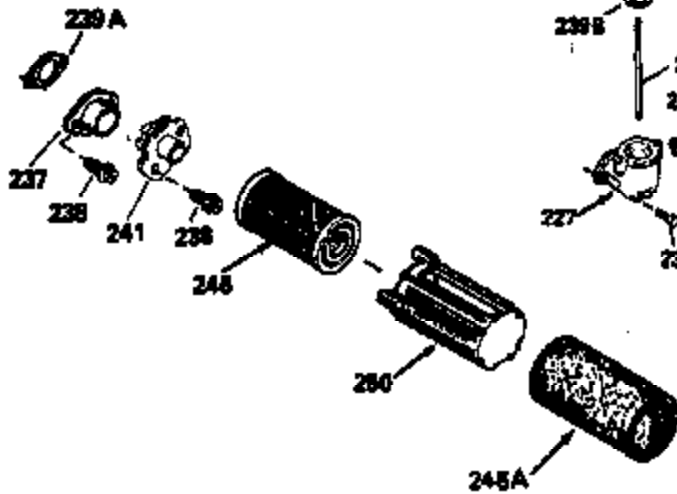

ILLUSTRATION SHOWS TYPICAL PARTS ONLY. ORDER BY PART NUMBER. PARTS NOT LISTED ARE SUPPLIED BY OEM.

VIEW 3 OF 3

Ref #	Part Number	Qty	Description
19	31361		Spring, Extension
69	35261		* Gasket, Mounting flange
182	6201		Screw, 1/4-28 x 7/8"
185	31384A		Pipe, Intake (Incl. 224)
186	32653		Link, Governor spring
216	33086		Lever, Speed adjusting
223	650451		Screw, 1/4-20 x 1"
238	650932		Screw, 10-32 x 49/64"
239	34338		* Gasket, Air cleaner
241	35797		Collar, Air cleaner
245	35066		Filter, Air cleaner
246D	35435		Filter, Pre-Air (Optional)
250A	35065		Cover Assy., Air cleaner
260	35826		Housing, Blower
263A	35821		Grill, Starter
275A	34613		Muffler
276	33753		Plate, Locking
277A	30063		Screw, Torx T-30, 1/4-20 x 1/2" (Use as req.)
277	650795		Screw, 1/4-20 x 2-1/4" (Use as requir ed)
354	35025		Staple (Not used on all models)
370F	35847		Decal, Instruction
370G	34387		Decal, Instruction (Optional)
410	730574		Opt.Debris Screen Kit (Incl.370G,411, 412,413)
411	35596		Debris Screen (Optional)
412	35597		Debris Screen Bracket (Optional)
413	650910		Screw, 8-32 x 1/4 (Optional)
415	730162		Muffler Adapter Kit(In.274,277A)(Use as req.)