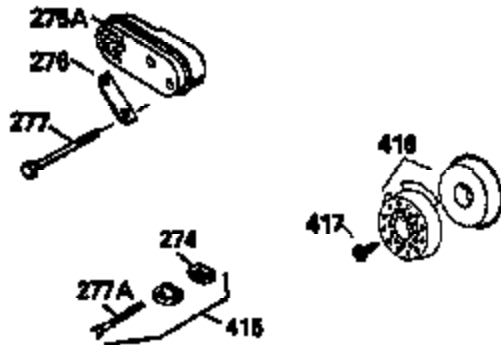

ILLUSTRATION SHOWS TYPICAL PARTS ONLY. ORDER BY PART NUMBER. PARTS NOT LISTED ARE SUPPLIED BY OEM.

VIEW 3 OF 3

Ref #	Part Number	Qty	Description
19	31361		Spring, Extension
69	35261		* Gasket, Mounting flange
182	6201		Screw, 1/4-28 x 7/8"
185	31384A		Pipe, Intake (Incl. 224)
186	32653		Link, Governor spring
216	33086		Lever, Speed adjusting
223	650451		Screw, 1/4-20 x 1"
238	650932		Screw, 10-32 x 49/64"
239	34338		* Gasket, Air cleaner
241	35797		Collar, Air cleaner
245	35066		Filter, Air cleaner
246D	35435		Filter, Pre-Air (Optional)
250A	35065		Cover Assy., Air cleaner
260	35826		Housing, Blower
263A	35821		Grill, Starter
275A	34613		Muffler
276	33753		Plate, Locking
277A	30063		Screw, Torx T-30, 1/4-20 x 1/2" (Use as req.)
277	650795		Screw, 1/4-20 x 2-1/4" (Use as requir ed)
354	35025		Staple (Not used on all models)
370F	35847		Decal, Instruction
370G	34387		Decal, Instruction (Optional)
410	730574		Opt.Debris Screen Kit (Incl.370G,411, 412,413)
411	35596		Debris Screen (Optional)
412	35597		Debris Screen Bracket (Optional)
413	650910		Screw, 8-32 x 1/4 (Optional)
415	730162		Muffler Adapter Kit(In.274,277A)(Use as req.)