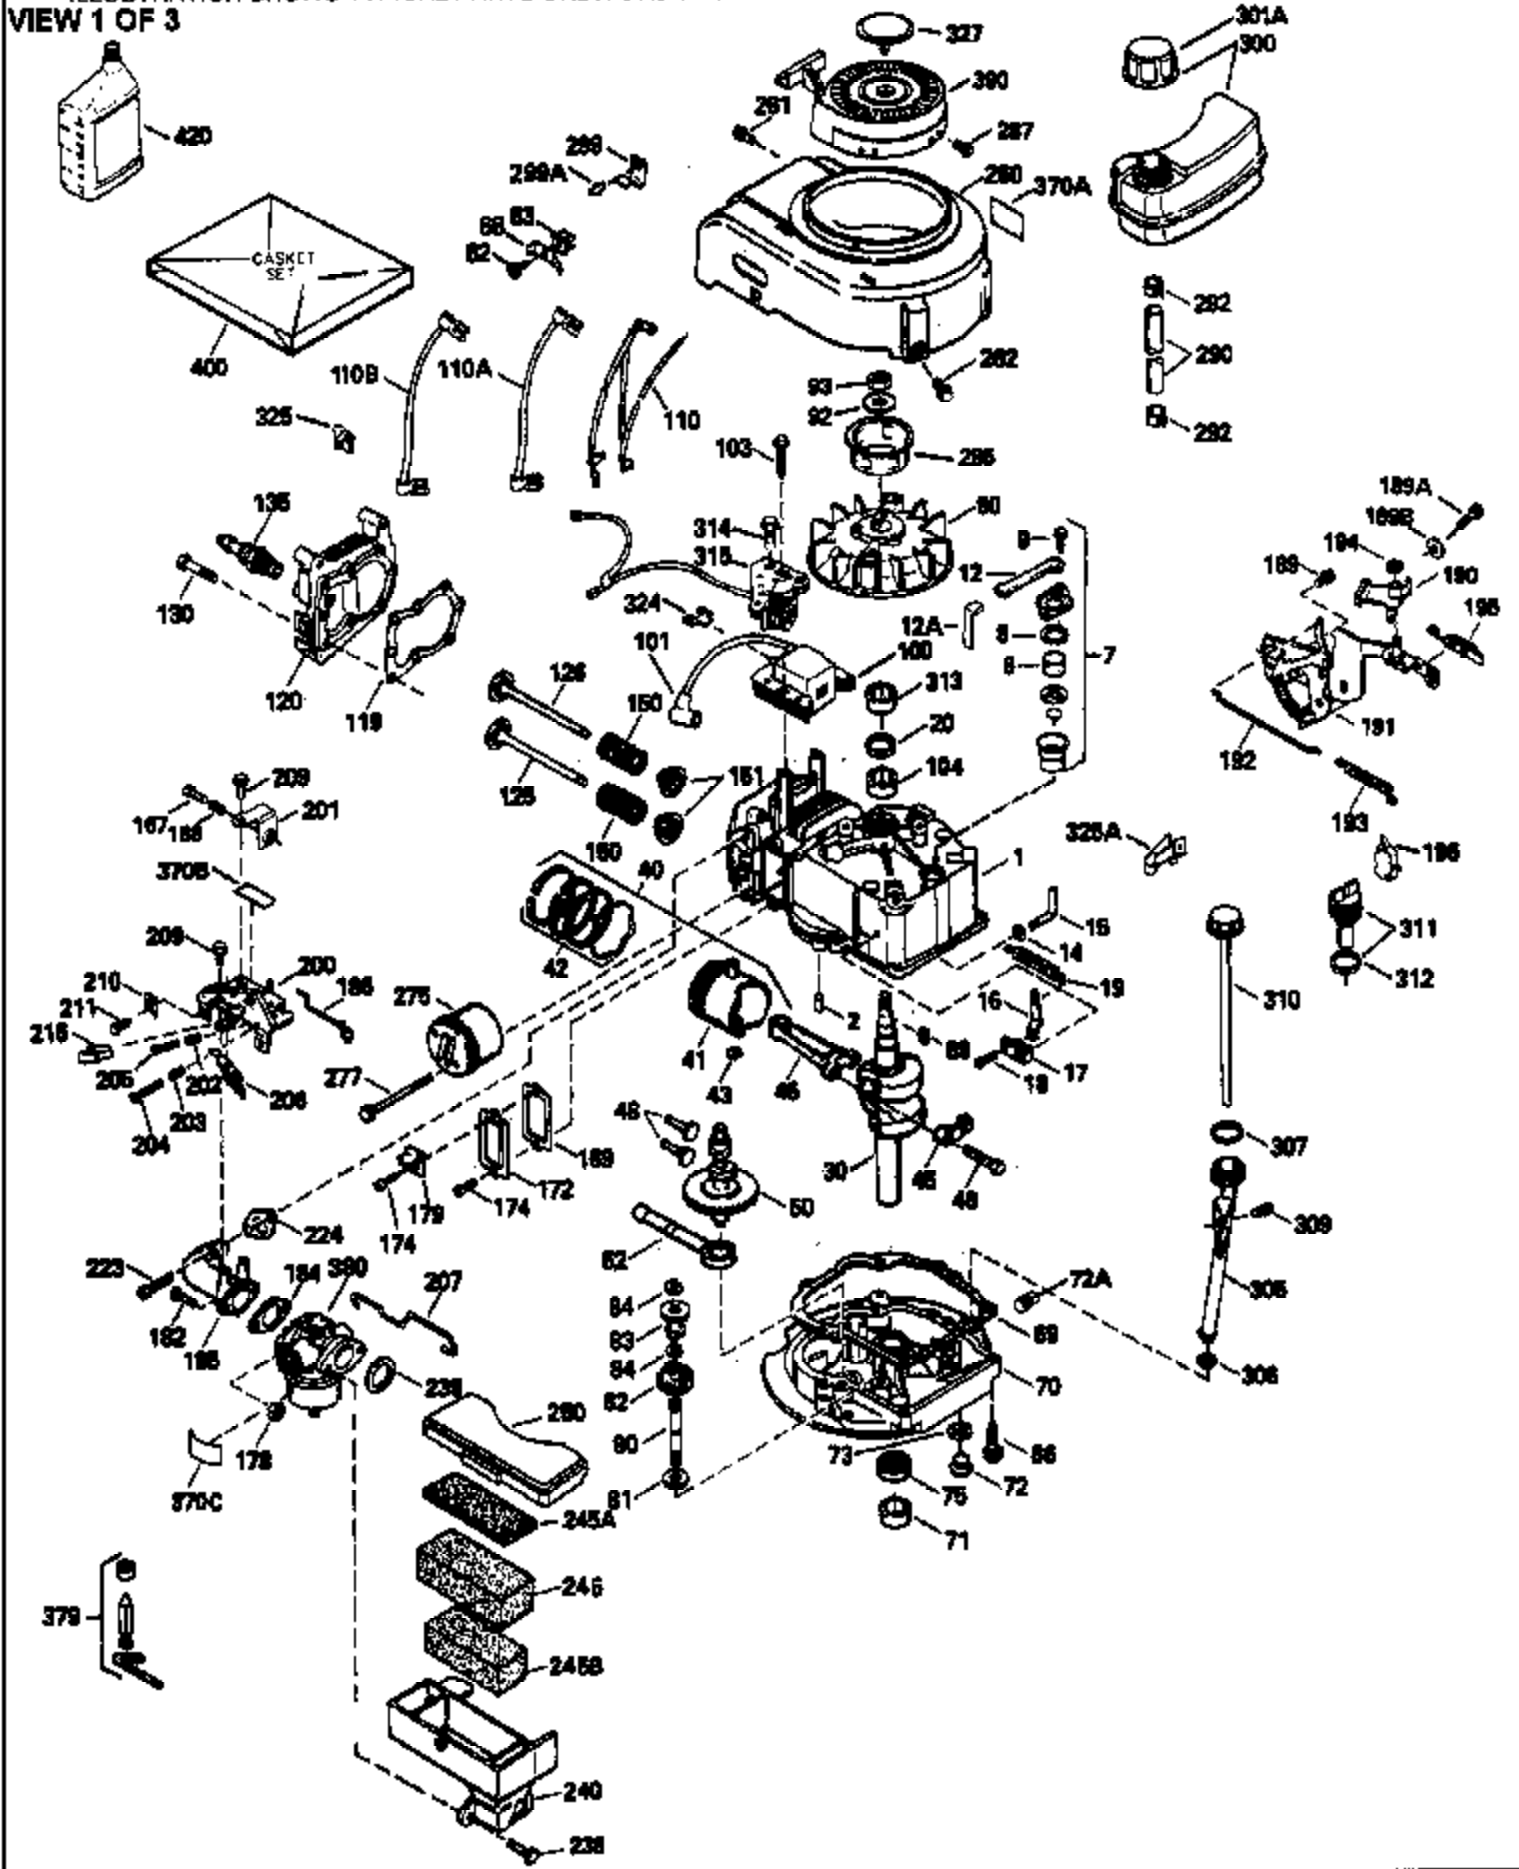

ILLUSTRATION SHOWS TYPICAL PARTS ONLY. ORDER BY PART NUMBER. PARTS NOT LISTED ARE SUPPLIED BY OEM.
VIEW 1 OF 3

Ref #	Part Number	Qty	Description
1	35010		Cylinder (Incl. 2 & 20) (2-5/8" Bore)
2	26727		Pin, Dowel
6	33734		Element, Breather
7	34214A		Breather Assy. (Incl. 6, 8, 9, 12 & 1 2A)
8	33735		* Gasket, Breather
9	30200		Screw, 10-24 x 9/16"
12A	34695		Elbow, Breather tube
12	33886		Tube, Breather
14	28277		Washer, Flat
15	30589		Rod, Governor (Incl. 14)
16	31383A		Lever, Governor
17	31335		Clamp, Governor lever
18	650548		Screw, 8-32 x 5/16"
19	31361		Spring, Extension
20	32600		Seal, Oil
30	35612		Crankshaft
40	35544		Piston, Pin & Ring Set (Std.) (2-5/8" Bore)
40	35545		Piston, Pin & Ring Set (.010" OS)
40	35546		Piston, Pin & Ring Set (.020" OS)
41	35541		Piston & Pin Ass'y. (Incl. 43)(Std.)(2-5/8")
41	35542		Piston & Pin Ass'y. (Incl. 43) (.010" OS)
41	35543		Piston & Pin Ass'y. (Incl. 43) (.020" OS)
42	35547		Ring Set (Std.) (2-5/8" Bore)
42	35548		Ring Set (.010" OS)
42	35549		Ring Set (.020" OS)
43	20381		Ring, Piston pin retaining
45	32875		Rod Assy., Connecting (Incl. 46)
46	32610A		Bolt, Connecting rod
48	27241		Lifter, Valve
50	33553		Camshaft (MCR)
52	29914		Oil Pump Assy.
69	35261		* Gasket, Mounting flange
70	34311C		Flange Ass'y. (Incl. 72, 72A, 73, 75 & 80)
72	30572		Plug, Oil drain (Incl. 73)
73	28833		* Drain Plug Gasket (Not req. W/plastic plug)
75	27897		Seal, Oil
80	30574		Shaft, Governor
81	30590A		Washer, Flat
82	30591		Gear Assy., Governor (Incl. 81)
83	30588A		Spool, Governor
84	29193		Ring, Retaining
86	650488		Screw, 1/4-20 x 1-1/4"
89	611004		Flywheel Key
90	611112		Flywheel
92	650815		Washer, Belleville
93	650816		Nut, Flywheel
100	34443A		Solid State Ignition
101	610118		Cover, Spark plug
103	650814		Screw, Torx T-15, 10-24 x 1"
110	34961		Ground Wire
119	33015A		* Gasket, Head
120	34342		Head, Cylinder
125	29314B		Intake Valve (Std.) (Incl. 151) (Conventional Ports)
125	29315C		Intake Valve (1/32" OS) (Incl. 151) (Conventional Ports)
126	29313C		Exhaust Valve (Std.) (Incl. 151) (Conventional Ports)
126	29315C		Exhaust Valve (1/32" OS) (Incl. 151) (Conventional Ports)
130	6021A		Screw, 5/16-18 x 1-1/2"
135	35395		Resistor Spark Plug (RJ19LM)