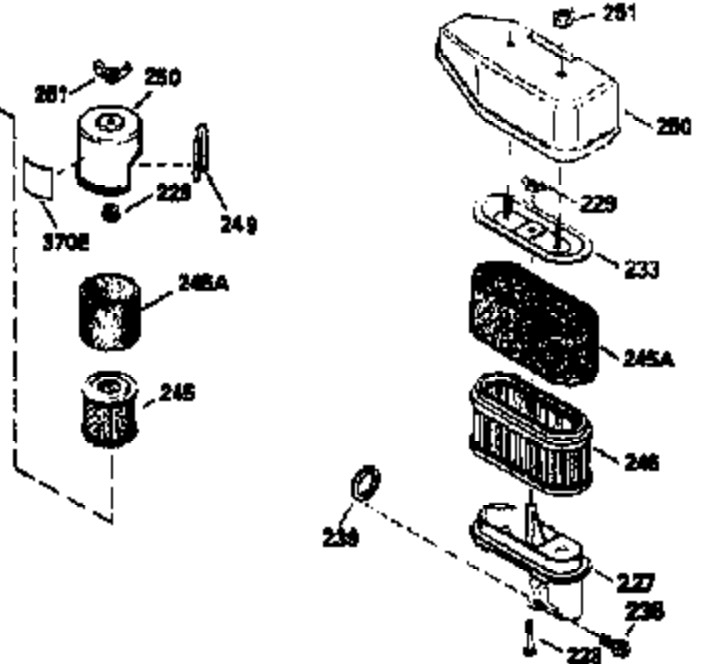

ILLUSTRATION SHOWS TYPICAL PARTS ONLY. ORDER BY PART NUMBER. PARTS NOT LISTED ARE SUPPLIED BY OEM.

VIEW 3 OF 3

Ref #	Part Number	Qty	Description
19	31361		Spring, Extension
69	35261		* Gasket, Mounting flange
182	6201		Screw, 1/4-28 x 7/8"
185	31384A		Pipe, Intake (Incl. 224)
186	32653		Link, Governor spring
216	33086		Lever, Speed adjusting
223	650451		Screw, 1/4-20 x 1"
238	650932		Screw, 10-32 x 49/64"
239	34338		* Gasket, Air cleaner
241	35797		Collar, Air cleaner
245	35066		Filter, Air cleaner
246D	35435		Filter, Pre-Air (Optional)
250A	35065		Cover Assy., Air cleaner
260	35826		Housing, Blower
263A	35821		Grill, Starter
275A	34613		Muffler
276	33753		Plate, Locking
277A	30063		Screw, Torx T-30, 1/4-20 x 1/2" (Use as req.)
277	650795		Screw, 1/4-20 x 2-1/4" (Use as requir ed)
354	35025		Staple (Not used on all models)
370F	35847		Decal, Instruction
370G	34387		Decal, Instruction (Optional)
410	730574		Opt.Debris Screen Kit (Incl.370G,411, 412,413)
411	35596		Debris Screen (Optional)
412	35597		Debris Screen Bracket (Optional)
413	650910		Screw, 8-32 x 1/4 (Optional)
415	730162		Muffler Adapter Kit(In.274,277A)(Use as req.)