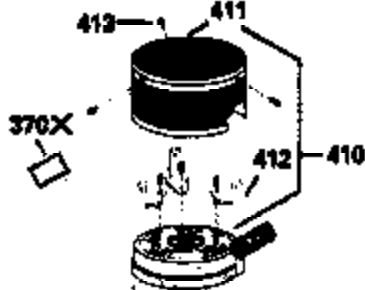

ILLUSTRATION SHOWS TYPICAL PARTS ONLY. ORDER BY PART NUMBER. PARTS NOT LISTED ARE SUPPLIED BY OEM.

VIEW 3 OF 3

Ref #	Part Number	Qty	Description
19	31361		Spring, Extension
69	35261		* Gasket, Mounting flange
182	6201		Screw, 1/4-28 x 7/8"
185	31384A		Pipe, Intake (Incl. 224)
186	32653		Link, Governor spring
216	33086		Lever, Speed adjusting
223	650451		Screw, 1/4-20 x 1"
238	650932		Screw, 10-32 x 49/64"
239	34338		* Gasket, Air cleaner
241	35797		Collar, Air cleaner
245	35066		Filter, Air cleaner
246D	35435		Filter, Pre-Air (Optional)
250A	35065		Cover Assy., Air cleaner
260	35826		Housing, Blower
263A	35821		Grill, Starter
275A	34613		Muffler
276	33753		Plate, Locking
277A	30063		Screw, Torx T-30, 1/4-20 x 1/2" (Use as req.)
277	650795		Screw, 1/4-20 x 2-1/4" (Use as requir ed)
354	35025		Staple (Not used on all models)
370F	35847		Decal, Instruction
370G	34387		Decal, Instruction (Optional)
410	730574		Opt.Debris Screen Kit (Incl.370G,411, 412,413)
411	35596		Debris Screen (Optional)
412	35597		Debris Screen Bracket (Optional)
413	650910		Screw, 8-32 x 1/4 (Optional)
415	730162		Muffler Adapter Kit(In.274,277A)(Use as req.)