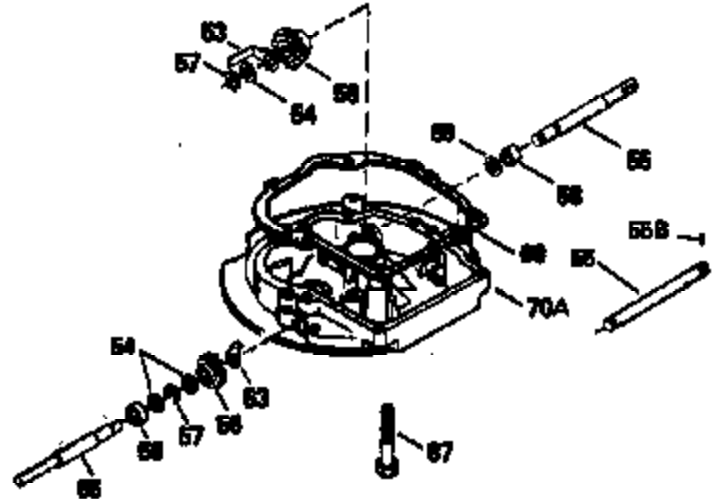

ILLUSTRATION SHOWS TYPICAL PARTS ONLY. ORDER BY PART NUMBER. PARTS NOT LISTED ARE SUPPLIED BY OEM.

VIEW 3 OF 3

Ref #	Part Number	Qty	Description
19	31361		Spring, Extension
69	35261		* Gasket, Mounting flange
182	6201		Screw, 1/4-28 x 7/8"
185	31384A		Pipe, Intake (Incl. 224)
186	32653		Link, Governor spring
216	33086		Lever, Speed adjusting
223	650451		Screw, 1/4-20 x 1"
238	650932		Screw, 10-32 x 49/64"
239	34338		* Gasket, Air cleaner
241	35797		Collar, Air cleaner
245	35066		Filter, Air cleaner
246D	35435		Filter, Pre-Air (Optional)
250A	35065		Cover Assy., Air cleaner
260	35826		Housing, Blower
263A	35821		Grill, Starter
275A	34613		Muffler
276	33753		Plate, Locking
277A	30063		Screw, Torx T-30, 1/4-20 x 1/2" (Use as req.)
277	650795		Screw, 1/4-20 x 2-1/4" (Use as requir ed)
354	35025		Staple (Not used on all models)
370F	35847		Decal, Instruction
370G	34387		Decal, Instruction (Optional)
410	730574		Opt.Debris Screen Kit (Incl.370G,411, 412,413)
411	35596		Debris Screen (Optional)
412	35597		Debris Screen Bracket (Optional)
413	650910		Screw, 8-32 x 1/4 (Optional)
415	730162		Muffler Adapter Kit(In.274,277A)(Use as req.)