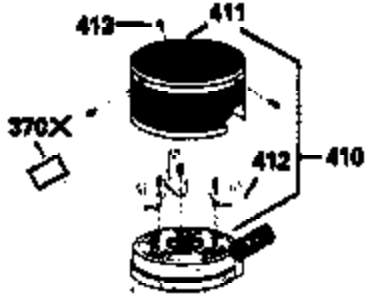

ILLUSTRATION SHOWS TYPICAL PARTS ONLY. ORDER BY PART NUMBER. PARTS NOT LISTED ARE SUPPLIED BY OEM.

VIEW 3 OF 3

Ref #	Part Number	Qty	Description
12B	34695	1	Breather Tube Elbow
19	33578	1	Extension Spring
69	35261	1	* Mounting Flange Gasket
182	6201	2	Screw, 1/4-28 x 7/8"
185	35363	1	Intake Pipe
186	34337	1	Governor Link
223	650451	2	Screw, 1/4-20 x 1"
227	35849	1	Air Cleaner Elbow
228	650962	1	Stud & Nut Ass'y.
229	650962	1	Stud & Nut Ass'y.
233	35818	1	Air Cleaner Bracket
238	650937	2	Screw, 10-32 x 43/64"
239	35848	1	Air Cleaner Gasket
245	35850	1	Air Cleaner Filter
245A	35937	1	Air Cleaner Filter
250	35823	1	Air Cleaner Cover
251	650933	2	Wing Nut, 1/4-20
260	35826	1	Blower Housing
263A	35821	1	Recoil Grill
276	33753	1	Locking Plate
277	650795	2	Screw, 1/4-20 x 2-1/4"
370C	34144	1	Primer Decal