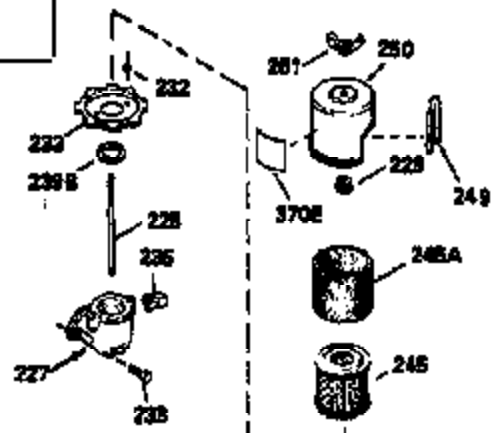

ILLUSTRATION SHOWS TYPICAL PARTS ONLY. ORDER BY PART NUMBER. PARTS NOT LISTED ARE SUPPLIED BY OEM.

VIEW 3 OF 3

Ref #	Part Number	Qty	Description
12B	34695	1	Breather Tube Elbow
19	33578	1	Extension Spring
69	35261	1	* Mounting Flange Gasket
182	6201	2	Screw, 1/4-28 x 7/8"
185	35363	1	Intake Pipe
186	34337	1	Governor Link
223	650451	2	Screw, 1/4-20 x 1"
227	35849	1	Air Cleaner Elbow
228	650962	1	Stud & Nut Ass'y.
229	650962	1	Stud & Nut Ass'y.
233	35818	1	Air Cleaner Bracket
238	650937	2	Screw, 10-32 x 43/64"
239	35848	1	Air Cleaner Gasket
245	35850	1	Air Cleaner Filter
245A	35937	1	Air Cleaner Filter
250	35823	1	Air Cleaner Cover
251	650933	2	Wing Nut, 1/4-20
260	35826	1	Blower Housing
263A	35821	1	Recoil Grill
276	33753	1	Locking Plate
277	650795	2	Screw, 1/4-20 x 2-1/4"
370C	34144	1	Primer Decal