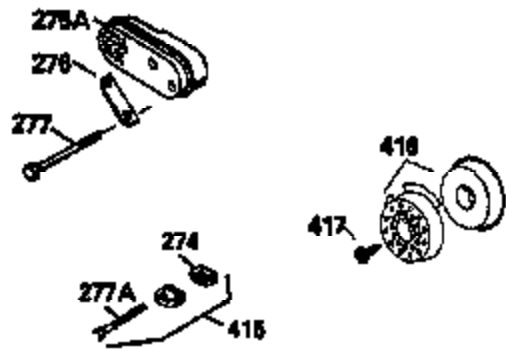

ILLUSTRATION SHOWS TYPICAL PARTS ONLY. ORDER BY PART NUMBER. PARTS NOT LISTED ARE SUPPLIED BY OEM.

VIEW 3 OF 3

Ref #	Part Number	Qty	Description
12B	34695	1	Breather Tube Elbow
19	33578	1	Extension Spring
69	35261	1	* Mounting Flange Gasket
182	6201	2	Screw, 1/4-28 x 7/8"
185	35363	1	Intake Pipe
186	34337	1	Governor Link
223	650451	2	Screw, 1/4-20 x 1"
227	35849	1	Air Cleaner Elbow
228	650962	1	Stud & Nut Ass'y.
229	650962	1	Stud & Nut Ass'y.
233	35818	1	Air Cleaner Bracket
238	650937	2	Screw, 10-32 x 43/64"
239	35848	1	Air Cleaner Gasket
245	35850	1	Air Cleaner Filter
245A	35937	1	Air Cleaner Filter
250	35823	1	Air Cleaner Cover
251	650933	2	Wing Nut, 1/4-20
260	35826	1	Blower Housing
263A	35821	1	Recoil Grill
276	33753	1	Locking Plate
277	650795	2	Screw, 1/4-20 x 2-1/4"
370C	34144	1	Primer Decal