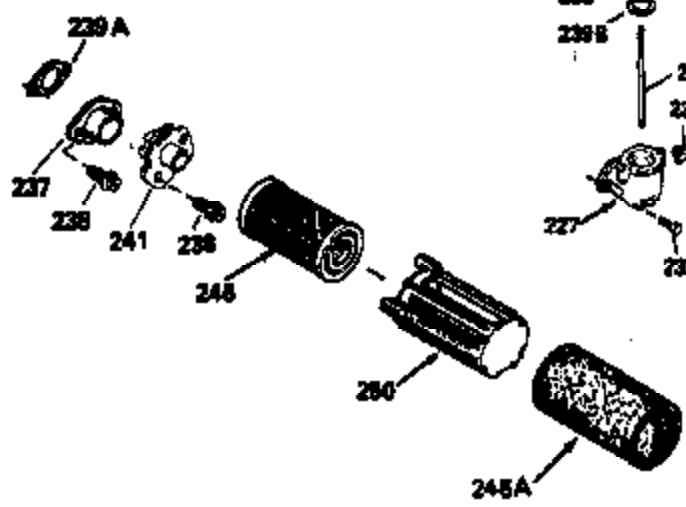

ILLUSTRATION SHOWS TYPICAL PARTS ONLY. ORDER BY PART NUMBER. PARTS NOT LISTED ARE SUPPLIED BY OEM.

VIEW 3 OF 3

Ref #	Part Number	Qty	Description
12B	34695	1	Breather Tube Elbow
19	33578	1	Extension Spring
69	35261	1	* Mounting Flange Gasket
182	6201	2	Screw, 1/4-28 x 7/8"
185	35363	1	Intake Pipe
186	34337	1	Governor Link
223	650451	2	Screw, 1/4-20 x 1"
227	35849	1	Air Cleaner Elbow
228	650962	1	Stud & Nut Ass'y.
229	650962	1	Stud & Nut Ass'y.
233	35818	1	Air Cleaner Bracket
238	650937	2	Screw, 10-32 x 43/64"
239	35848	1	Air Cleaner Gasket
245	35850	1	Air Cleaner Filter
245A	35937	1	Air Cleaner Filter
250	35823	1	Air Cleaner Cover
251	650933	2	Wing Nut, 1/4-20
260	35826	1	Blower Housing
263A	35821	1	Recoil Grill
276	33753	1	Locking Plate
277	650795	2	Screw, 1/4-20 x 2-1/4"
370C	34144	1	Primer Decal