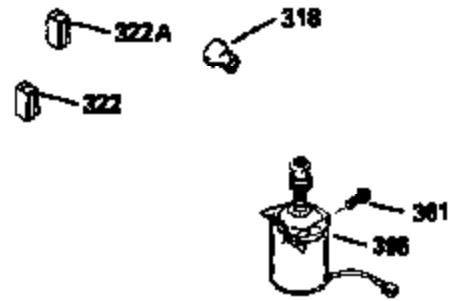

ILLUSTRATION SHOWS TYPICAL PARTS ONLY. ORDER BY PART NUMBER. PARTS NOT LISTED ARE SUPPLIED BY OEM.

VIEW 3 OF 3

Ref #	Part Number	Qty	Description
12B	34695	1	Breather Tube Elbow
19	33578	1	Extension Spring
69	35261	1	* Mounting Flange Gasket
182	6201	2	Screw, 1/4-28 x 7/8"
185	35363	1	Intake Pipe
186	34337	1	Governor Link
223	650451	2	Screw, 1/4-20 x 1"
227	35849	1	Air Cleaner Elbow
228	650962	1	Stud & Nut Ass'y.
229	650962	1	Stud & Nut Ass'y.
233	35818	1	Air Cleaner Bracket
238	650937	2	Screw, 10-32 x 43/64"
239	35848	1	Air Cleaner Gasket
245	35850	1	Air Cleaner Filter
245A	35937	1	Air Cleaner Filter
250	35823	1	Air Cleaner Cover
251	650933	2	Wing Nut, 1/4-20
260	35826	1	Blower Housing
263A	35821	1	Recoil Grill
276	33753	1	Locking Plate
277	650795	2	Screw, 1/4-20 x 2-1/4"
370C	34144	1	Primer Decal