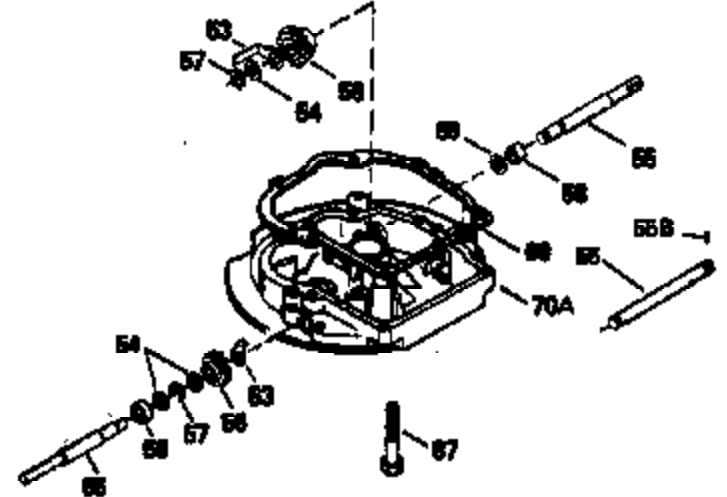

ILLUSTRATION SHOWS TYPICAL PARTS ONLY. ORDER BY PART NUMBER. PARTS NOT LISTED ARE SUPPLIED BY OEM.

VIEW 3 OF 3

Ref #	Part Number	Qty	Description
12B	34695	1	Breather Tube Elbow
19	33578	1	Extension Spring
69	35261	1	* Mounting Flange Gasket
182	6201	2	Screw, 1/4-28 x 7/8"
185	35363	1	Intake Pipe
186	34337	1	Governor Link
223	650451	2	Screw, 1/4-20 x 1"
227	35849	1	Air Cleaner Elbow
228	650962	1	Stud & Nut Ass'y.
229	650962	1	Stud & Nut Ass'y.
233	35818	1	Air Cleaner Bracket
238	650937	2	Screw, 10-32 x 43/64"
239	35848	1	Air Cleaner Gasket
245	35850	1	Air Cleaner Filter
245A	35937	1	Air Cleaner Filter
250	35823	1	Air Cleaner Cover
251	650933	2	Wing Nut, 1/4-20
260	35826	1	Blower Housing
263A	35821	1	Recoil Grill
276	33753	1	Locking Plate
277	650795	2	Screw, 1/4-20 x 2-1/4"
370C	34144	1	Primer Decal