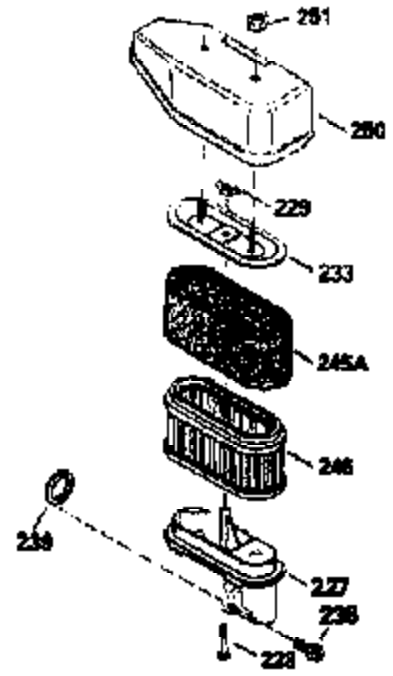

ILLUSTRATION SHOWS TYPICAL PARTS ONLY. ORDER BY PART NUMBER. PARTS NOT LISTED ARE SUPPLIED BY OEM.

VIEW 3 OF 3

Ref #	Part Number	Qty	Description
12B	34695	1	Breather Tube Elbow
19	33578	1	Extension Spring
69	35261	1	* Mounting Flange Gasket
182	6201	2	Screw, 1/4-28 x 7/8"
185	35363	1	Intake Pipe
186	34337	1	Governor Link
223	650451	2	Screw, 1/4-20 x 1"
227	35849	1	Air Cleaner Elbow
228	650962	1	Stud & Nut Ass'y.
229	650962	1	Stud & Nut Ass'y.
233	35818	1	Air Cleaner Bracket
238	650937	2	Screw, 10-32 x 43/64"
239	35848	1	Air Cleaner Gasket
245	35850	1	Air Cleaner Filter
245A	35937	1	Air Cleaner Filter
250	35823	1	Air Cleaner Cover
251	650933	2	Wing Nut, 1/4-20
260	35826	1	Blower Housing
263A	35821	1	Recoil Grill
276	33753	1	Locking Plate
277	650795	2	Screw, 1/4-20 x 2-1/4"
370C	34144	1	Primer Decal