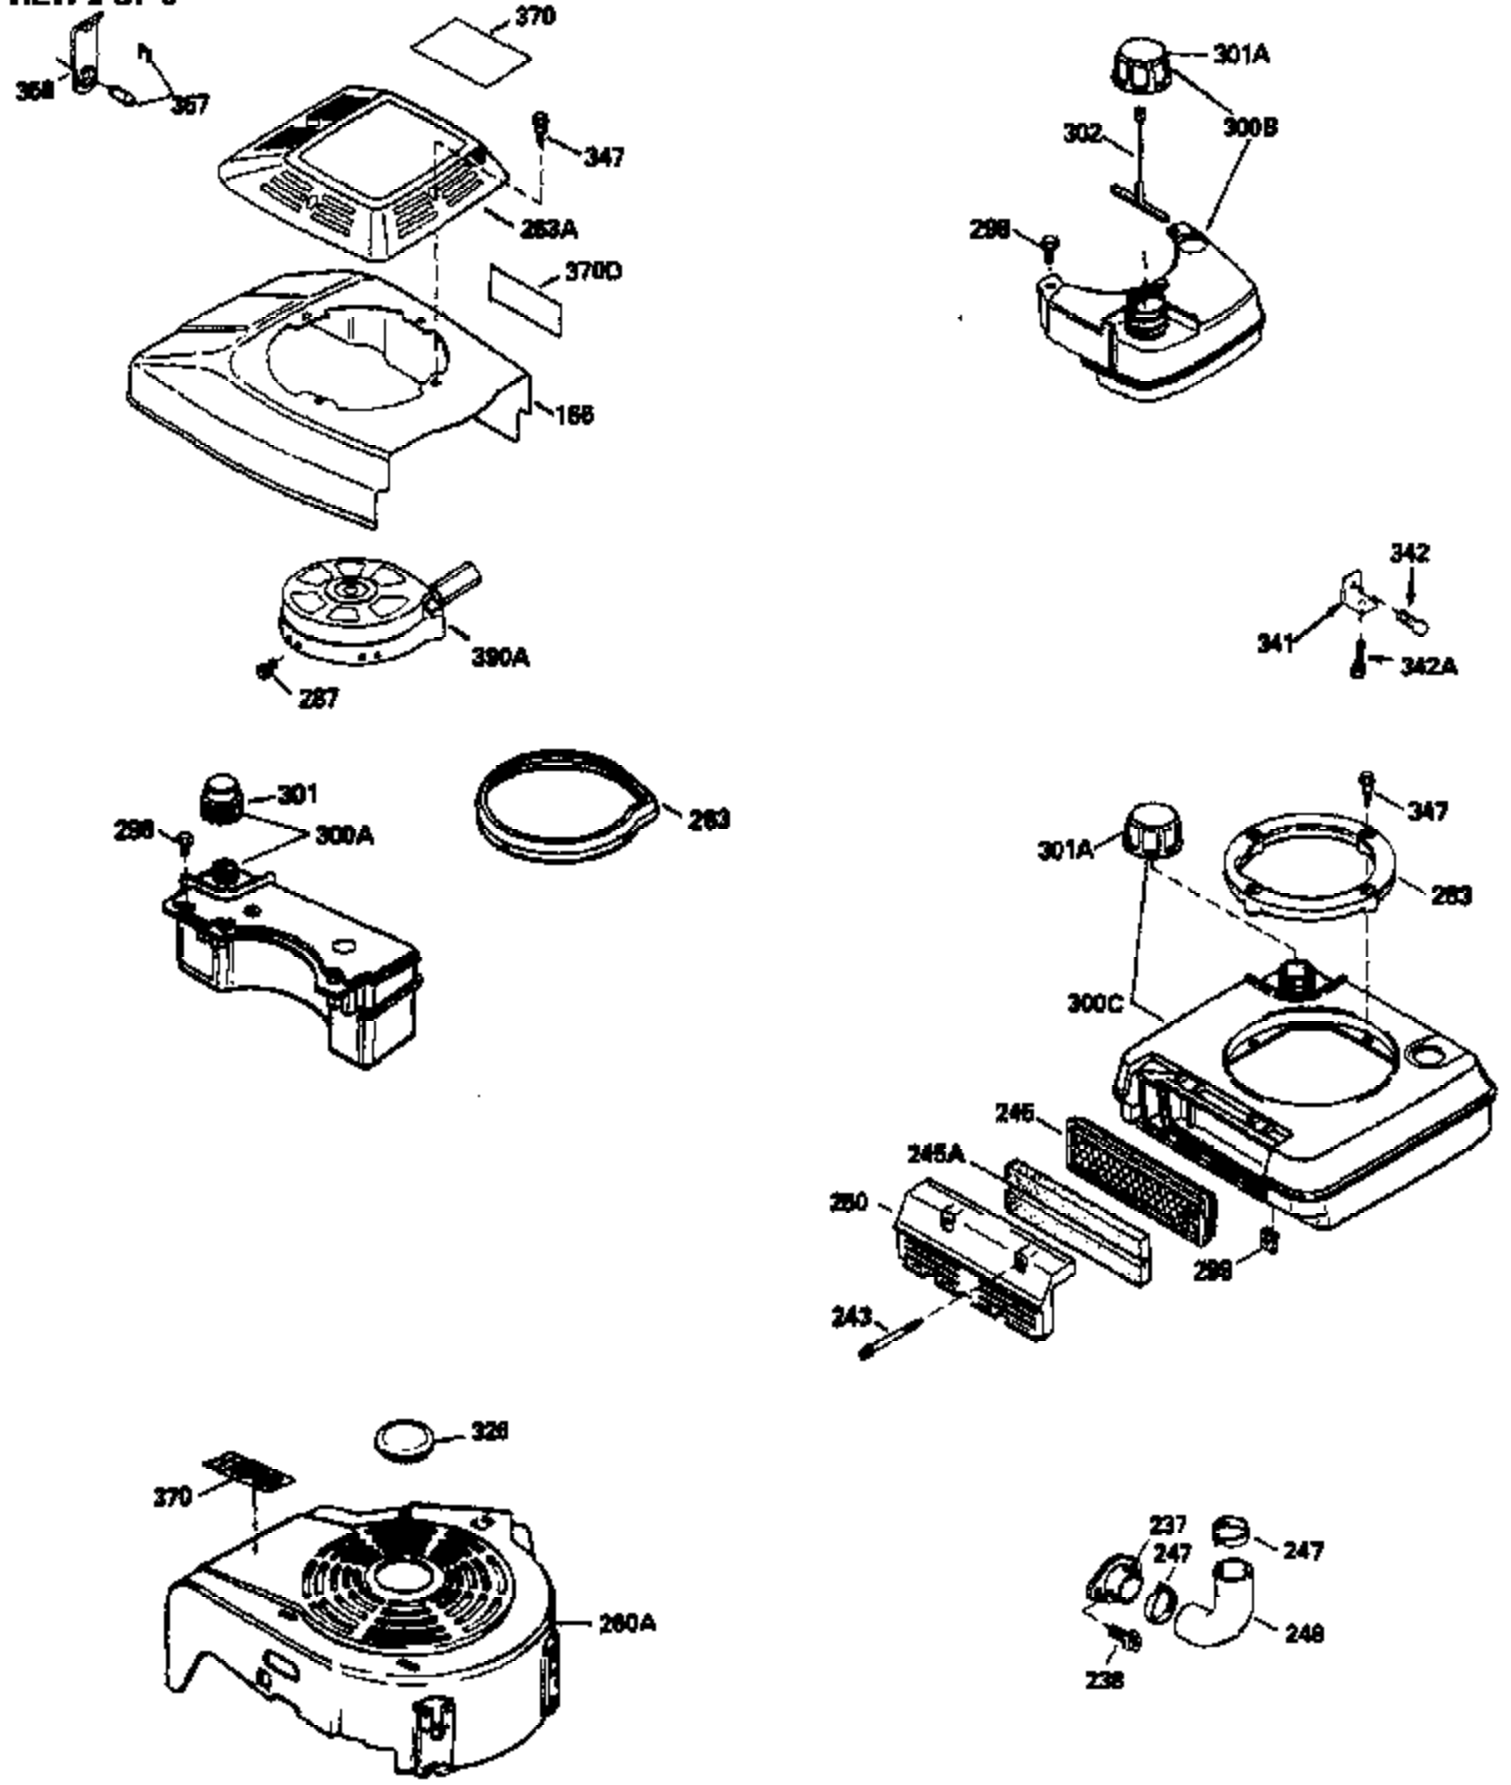

ILLUSTRATION SHOWS TYPICAL PARTS ONLY. ORDER BY PART NUMBER. PARTS NOT LISTED ARE SUPPLIED BY OEM.

VIEW 2 OF 3

Ref #	Part Number	Qty	Description
12B	34695	1	Breather Tube Elbow
166	35820	1	Engine Shroud
238	650937	2	Screw, 10-32 x 43/64"
245A	35937	1	Air Cleaner Filter
245	35850	1	Air Cleaner Filter
250	35823	1	Air Cleaner Cover
263A	35821	1	Recoil Grill
287	650884	2	Screw, 8-32 x 1/2"
301	35355	1	Fuel Cap
347	650898	4	Screw, 10-32 x 27/32"
370C	34144	1	Primer Decal
370	35841	1	Spectra 4 (Quiet) Decal