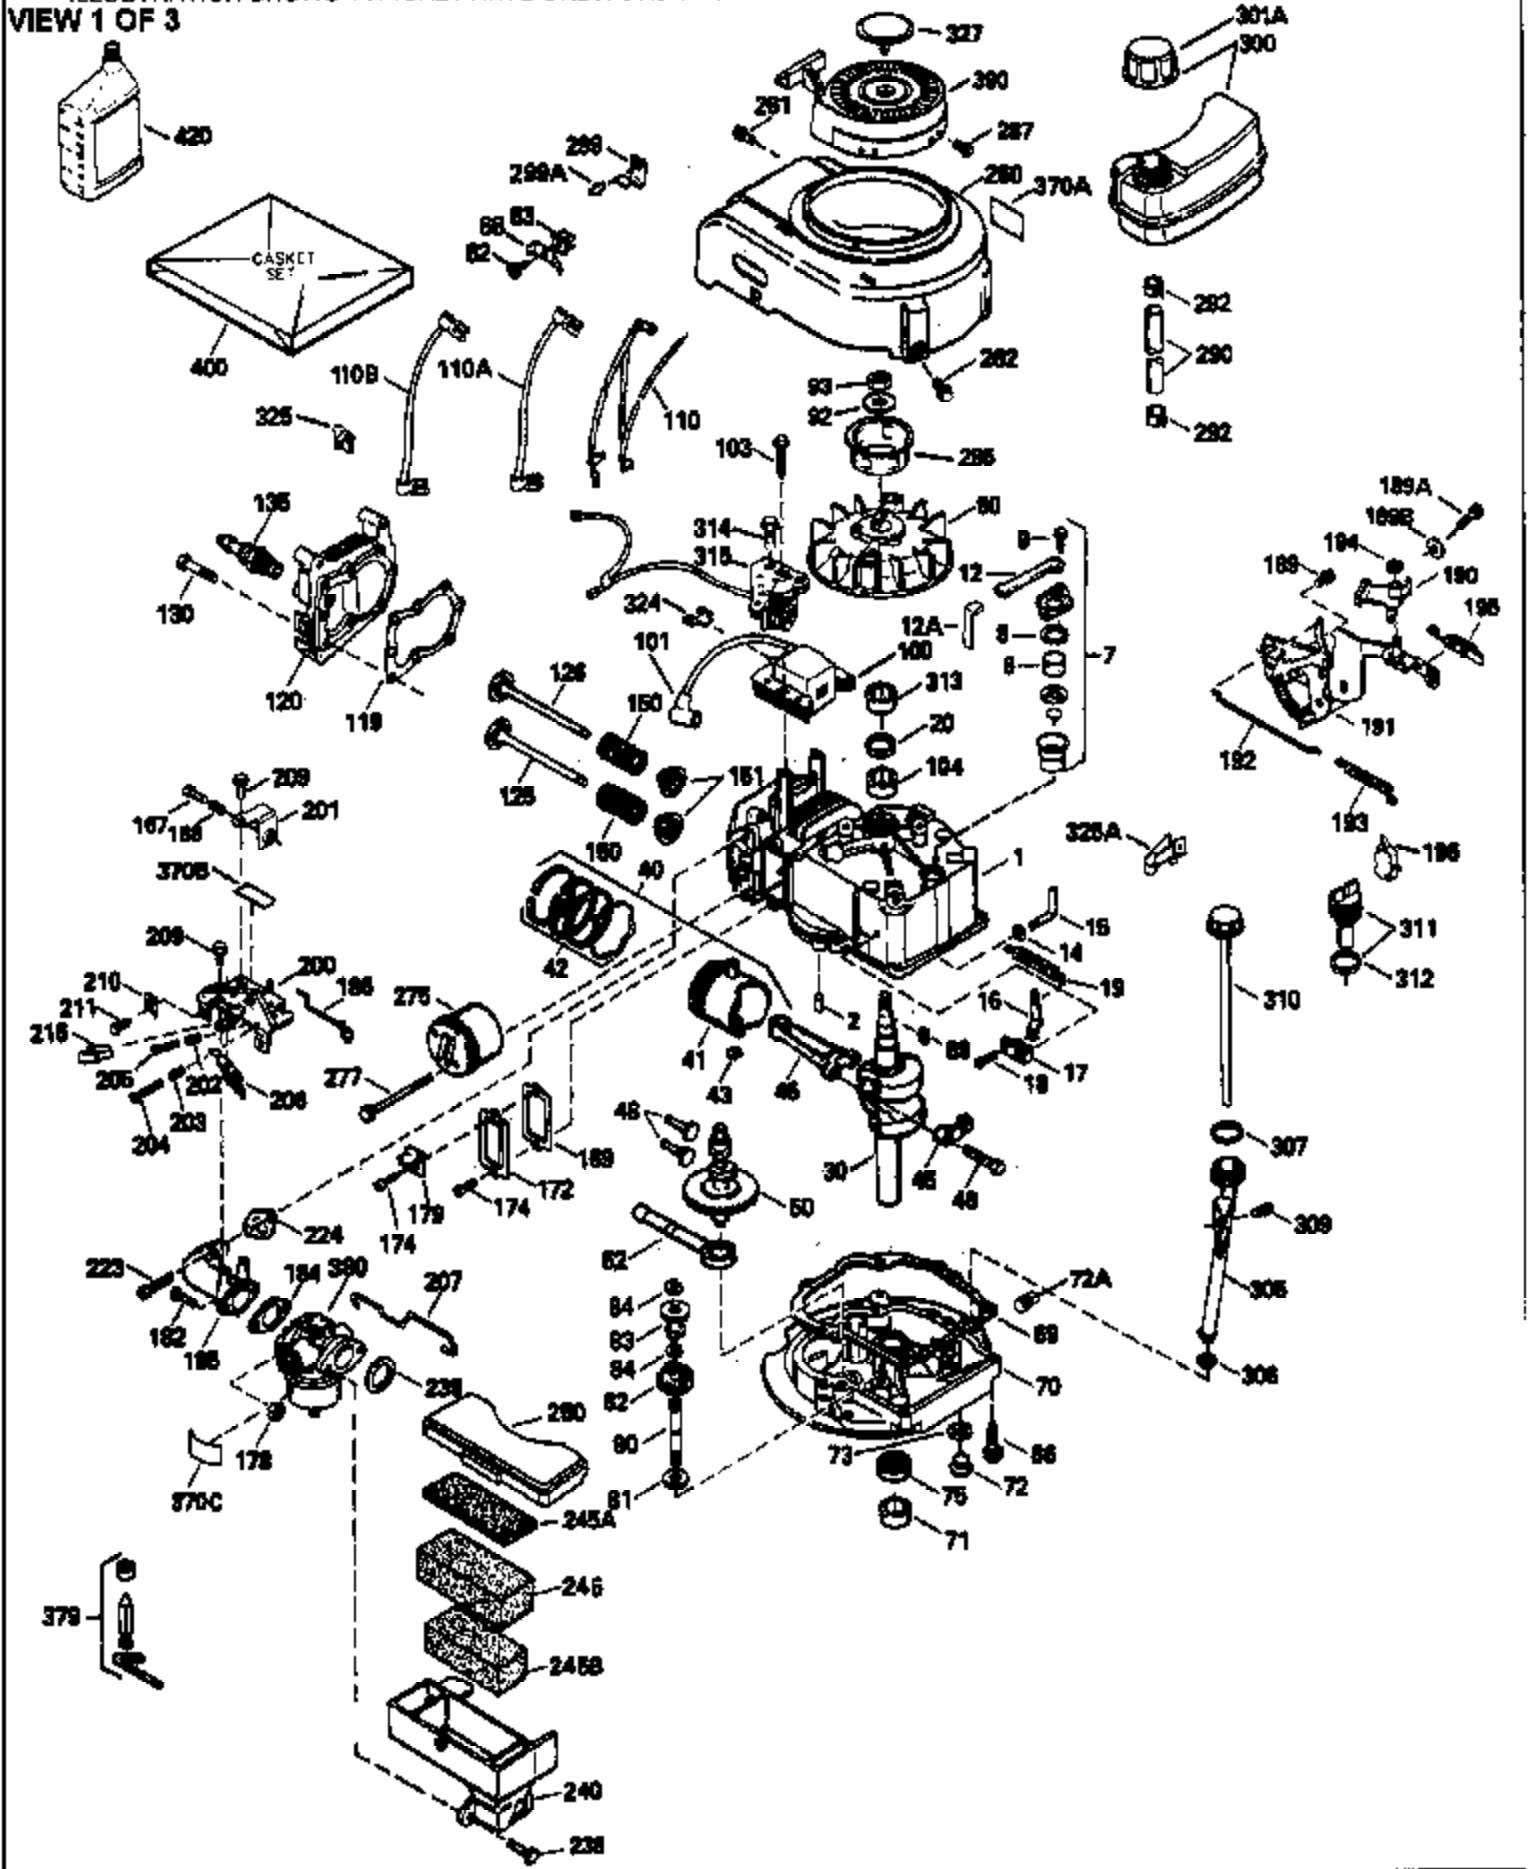

ILLUSTRATION SHOWS TYPICAL PARTS ONLY. ORDER BY PART NUMBER. PARTS NOT LISTED ARE SUPPLIED BY OEM.
VIEW 1 OF 3

Ref #	Part Number	Qty	Description
1	35513	1	Cylinder (Incl. 2 & 20)
2	26727	2	Dowel Pin
6	33734	1	Breather Element
7	34214A	1	Breather Ass'y. (Incl.6,8,9,12 & 12B)
8	33735	1	* Breather Gasket
9	30200	2	Screw, 10-24 x 9/16"
12	33886	1	Breather Tube
12B	34695	1	Breather Tube Elbow
14	28277	1	Washer
15	30589	1	Governor Rod (Incl. 14)
16	32651	1	Governor Lever
17	31335	1	Governor Lever Clamp
18	650548	1	Screw, 8-32 x 5/16"
19	33578	1	Extension Spring
20	32600	1	Oil Seal
30	34570A	1	Crankshaft
40	35544A	1	Piston, Pin & Ring Set (Std.)
40	35545A	1	Piston, Pin & Ring Set (.010" OS)
40	35546	1	Piston, Pin & Ring Set (.020" OS)
41	35541	1	Piston & Pin Ass'y. (Std.) (Incl. 43)
41	35542	1	Piston & Pin Ass'y. (.010" OS) (Incl. 43)
41	35543	1	Piston & Pin Ass'y. (.020" OS) (Incl. 43)
42	35547A	1	Ring Set (Std.)
42	35548A	1	Ring Set (.010" OS)
42	35549	1	Ring Set (.020" OS)
43	20381	2	Piston Pin Retaining Ring
45	32875	1	Connecting Rod Ass'y. (Incl. 46)
46	32610A	2	Connecting Rod Bolt
48	27241	2	Valve Lifter
50	35992	1	Camshaft (MCR)
52	29914	1	Oil Pump Ass'y.
69	35261	1	* Mounting Flange Gasket
70	34311D	1	Mounting Flange (Incl.72,75,80,81,82 & 83)
72	36083	1	Oil Drain Plug
75	27897	1	Oil Seal
80	30574A	1	Governor Shaft
81	30590A	1	Washer
82	30591	1	Governor Gear Ass'y. (Incl. 81)
83	30588A	1	Governor Spool
86	650488	6	Screw, 1/4-20 x 1-1/4"
89	611004	1	Flywheel Key
90	611112	1	Flywheel
92	650815	1	Belleville Washer
93	650816	1	Flywheel Nut
100	34443A	1	Solid State Ignition
101	610118	1	Spark Plug Cover
103	650814	2	Screw, Torx T-15, 10-24 x 1"
110	36230	1	Ground Wire
119	33015A	1	* Cylinder Head Gasket
120	34342	1	Cylinder Head
125	29313C	1	Exhaust Valve (Std.) (Incl. 151)
125	29315C	1	Exhaust Valve (1/32" OS) (Incl. 151)
126	29314B	1	Intake Valve (Std.) (Incl. 151)
126	29315C	1	Intake Valve (1/32" OS) (Incl. 151)
130	6021A	8	Screw, 5/16-18 x 1-1/2"
135	35395	1	Resistor Spark Plug (RJ19LM)
150	35991	2	Valve Spring
151	31673	2	Valve Spring Cap