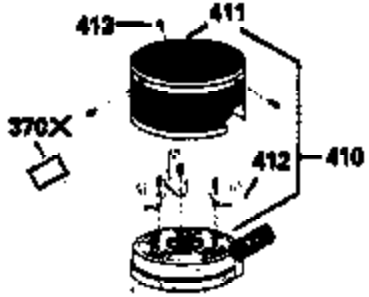

ILLUSTRATION SHOWS TYPICAL PARTS ONLY. ORDER BY PART NUMBER. PARTS NOT LISTED ARE SUPPLIED BY OEM.

VIEW 3 OF 3

Ref #	Part Number	Qty	Description
12B	34695	1	Breather Tube Elbow
19	33578	1	Extension Spring
69	35261	1	* Mounting Flange Gasket
182	6201	2	Screw, 1/4-28 x 7/8"
185	35363	1	Intake Pipe (Incl. 224)
186	34337	1	Governor Link
223	650451	2	Screw, 1/4-20 x 1"
227	35849	1	Air Cleaner Elbow
228	650962	1	Stud & Nut Ass'y.
229	650962	1	Stud & Nut Ass'y.
233	35818	1	Air Cleaner Bracket
238	650937	2	Screw, 10-32 x 43/64"
239	35848	1	Air Cleaner Gasket
245	35850A	1	Air Cleaner Filter
245A	35937	1	Air Cleaner Filter
250	35823	1	Air Cleaner Cover
251	650933	2	Wing Nut, 1/4-20
260	35826	1	Blower Housing
263A	35821	1	Starter Grill
276	33753	1	Locking Plate
277	650795	2	Screw, 1/4-20 x 2-1/4"
370C	36260	1	Primer Decal