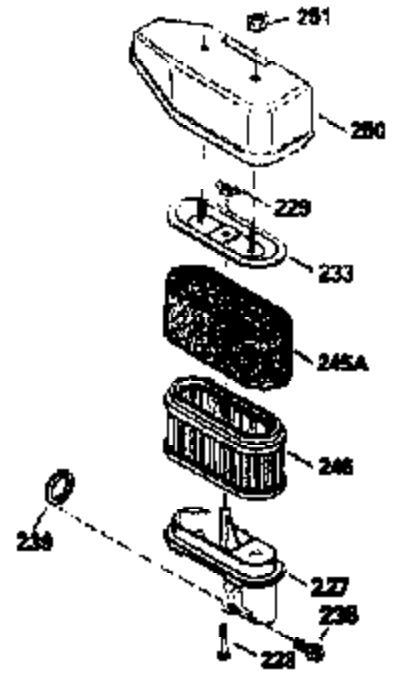

ILLUSTRATION SHOWS TYPICAL PARTS ONLY. ORDER BY PART NUMBER. PARTS NOT LISTED ARE SUPPLIED BY OEM.

VIEW 3 OF 3

Ref #	Part Number	Qty	Description
12B	34695	1	Breather Tube Elbow
19	33578	1	Extension Spring
69	35261	1	* Mounting Flange Gasket
182	6201	2	Screw, 1/4-28 x 7/8"
185	35363	1	Intake Pipe (Incl. 224)
186	34337	1	Governor Link
223	650451	2	Screw, 1/4-20 x 1"
227	35849	1	Air Cleaner Elbow
228	650962	1	Stud & Nut Ass'y.
229	650962	1	Stud & Nut Ass'y.
233	35818	1	Air Cleaner Bracket
238	650937	2	Screw, 10-32 x 43/64"
239	35848	1	Air Cleaner Gasket
245	35850A	1	Air Cleaner Filter
245A	35937	1	Air Cleaner Filter
250	35823	1	Air Cleaner Cover
251	650933	2	Wing Nut, 1/4-20
260	35826	1	Blower Housing
263A	35821	1	Starter Grill
276	33753	1	Locking Plate
277	650795	2	Screw, 1/4-20 x 2-1/4"
370C	36260	1	Primer Decal