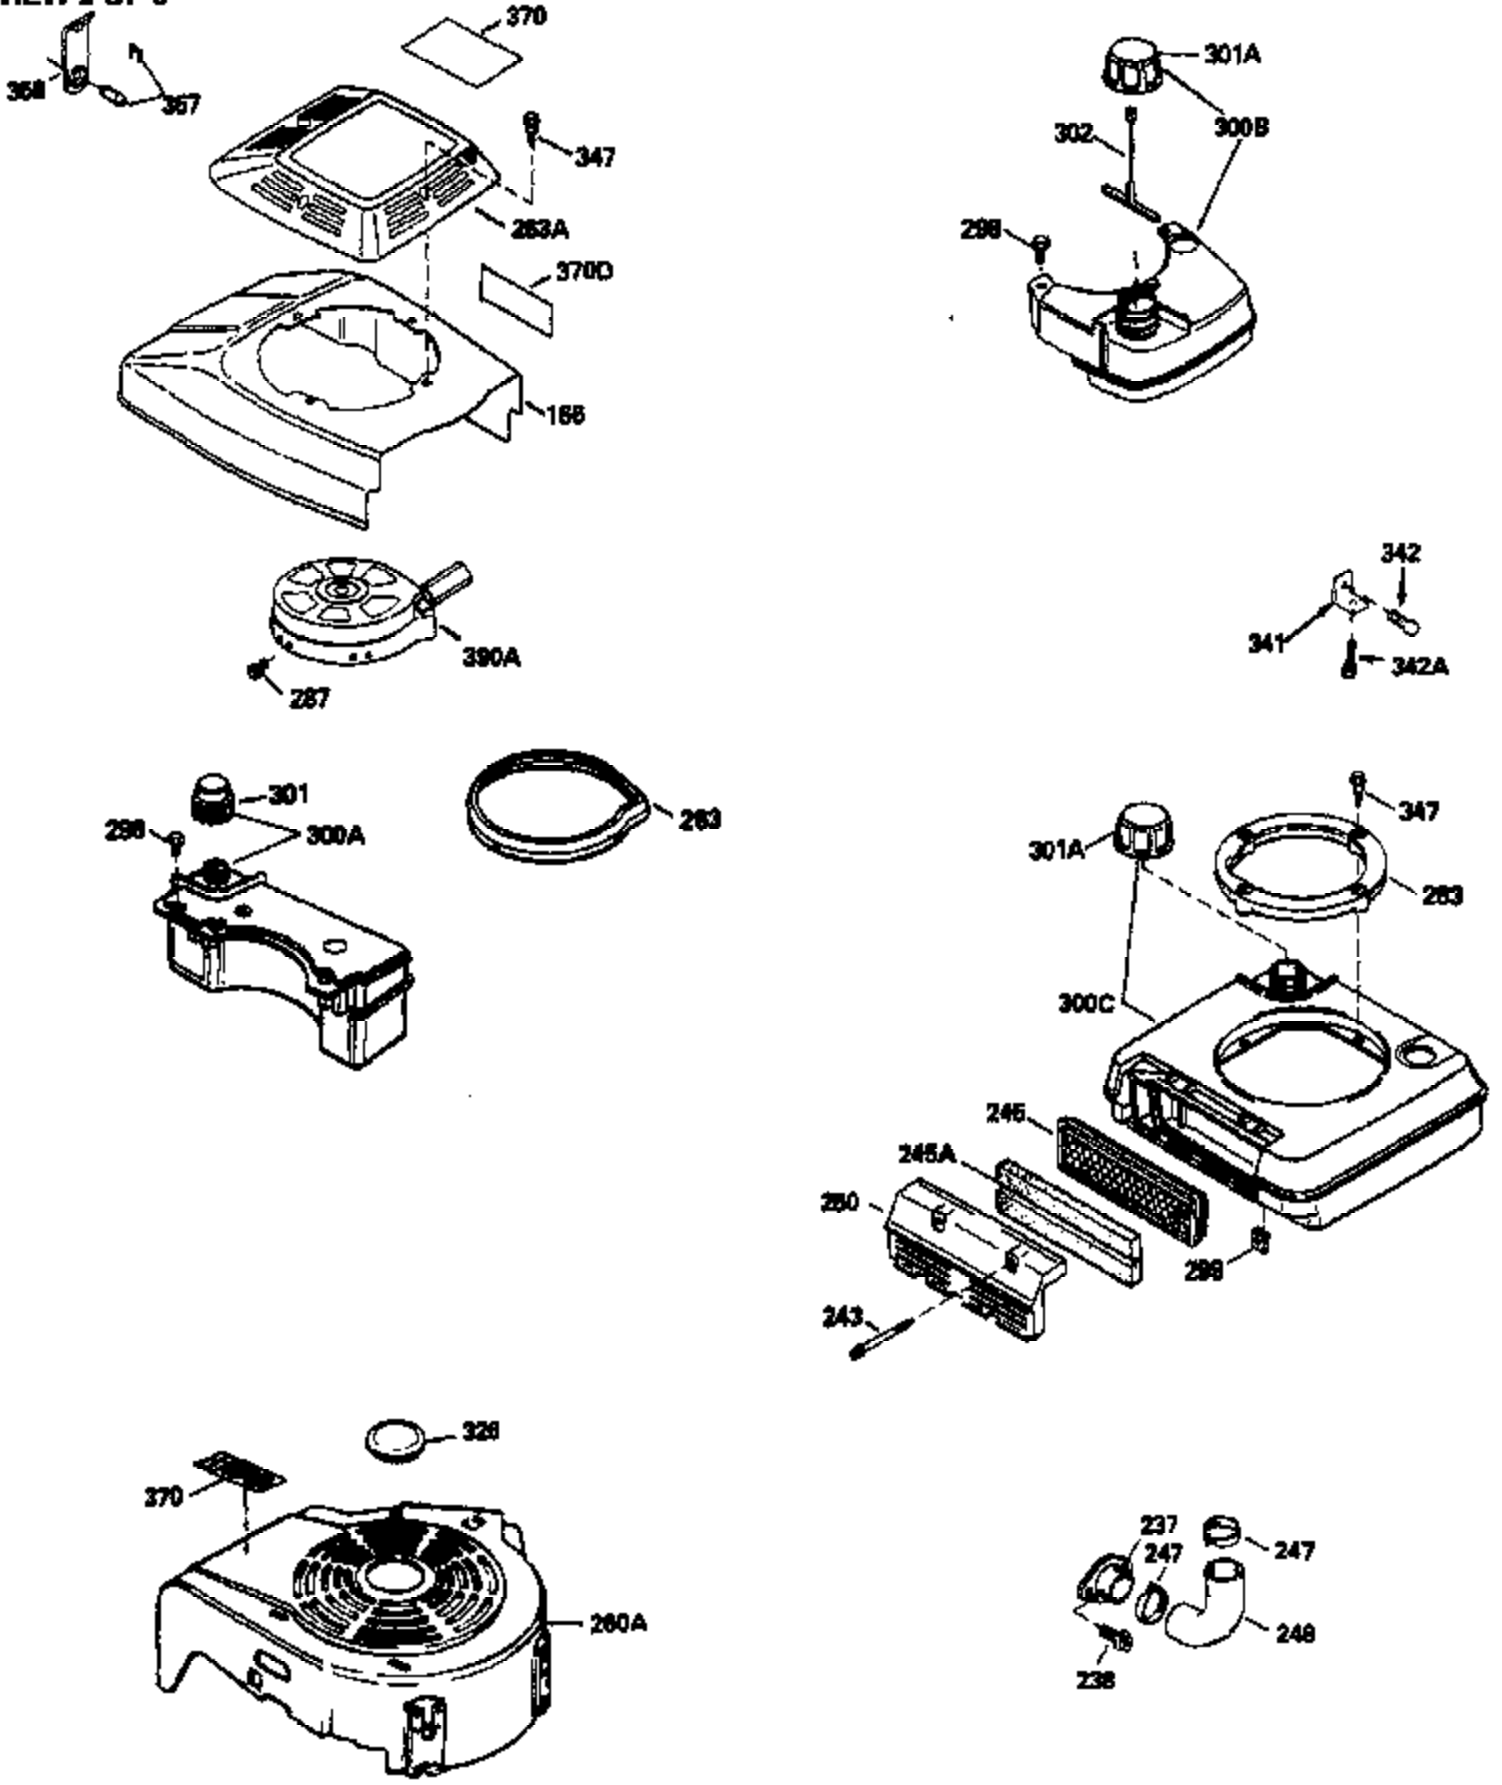

ILLUSTRATION SHOWS TYPICAL PARTS ONLY. ORDER BY PART NUMBER. PARTS NOT LISTED ARE SUPPLIED BY OEM.
VIEW 2 OF 3

Ref #	Part Number	Qty	Description
12B	34695	1	Breather Tube Elbow
166	35820	1	Engine Shroud
238	650937	2	Screw, 10-32 x 43/64"
245A	35937	1	Air Cleaner Filter
245	35850A	1	Air Cleaner Filter
250	35823	1	Air Cleaner Cover
263A	35821	1	Starter Grill
287	650926	2	Screw, 8-32 x 21/64"
301	35355	1	Fuel Cap
347	650898	4	Screw, 10-32 x 27/32"
370	35841	1	Name Decal
370C	36260	1	Primer Decal