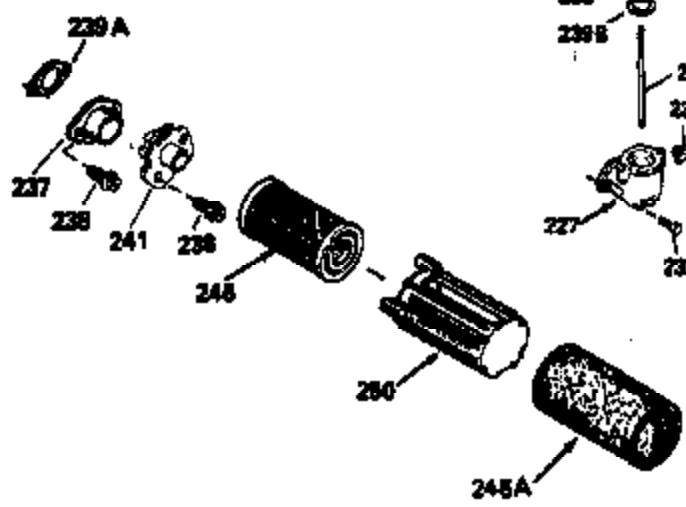

ILLUSTRATION SHOWS TYPICAL PARTS ONLY. ORDER BY PART NUMBER. PARTS NOT LISTED ARE SUPPLIED BY OEM.

VIEW 3 OF 3

Ref #	Part Number	Qty	Description
12B	34695	1	Breather Tube Elbow
19	33578	1	Extension Spring
69	35261	1	* Mounting Flange Gasket
182	6201	2	Screw, 1/4-28 x 7/8"
185	35363	1	Intake Pipe (Incl. 224)
186	34337	1	Governor Link
223	650451	2	Screw, 1/4-20 x 1"
227	35849	1	Air Cleaner Elbow
228	650962	1	Stud & Nut Ass'y.
229	650962	1	Stud & Nut Ass'y.
233	35818	1	Air Cleaner Bracket
238	650937	2	Screw, 10-32 x 43/64"
239	35848	1	Air Cleaner Gasket
245	35850A	1	Air Cleaner Filter
245A	35937	1	Air Cleaner Filter
250	35823	1	Air Cleaner Cover
251	650933	2	Wing Nut, 1/4-20
260	35826	1	Blower Housing
263A	35821	1	Starter Grill
276	33753	1	Locking Plate
277	650795	2	Screw, 1/4-20 x 2-1/4"
370C	36260	1	Primer Decal