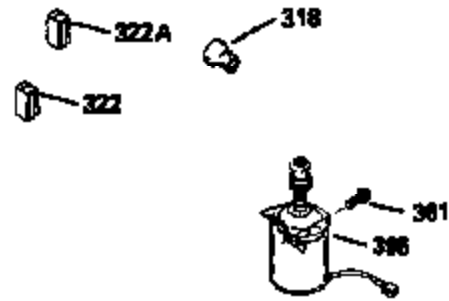

ILLUSTRATION SHOWS TYPICAL PARTS ONLY. ORDER BY PART NUMBER. PARTS NOT LISTED ARE SUPPLIED BY OEM.

VIEW 3 OF 3

Ref #	Part Number	Qty	Description
12B	34695	1	Breather Tube Elbow
19	33578	1	Extension Spring
69	35261	1	* Mounting Flange Gasket
182	6201	2	Screw, 1/4-28 x 7/8"
185	35363	1	Intake Pipe (Incl. 224)
186	34337	1	Governor Link
223	650451	2	Screw, 1/4-20 x 1"
227	35849	1	Air Cleaner Elbow
228	650962	1	Stud & Nut Ass'y.
229	650962	1	Stud & Nut Ass'y.
233	35818	1	Air Cleaner Bracket
238	650937	2	Screw, 10-32 x 43/64"
239	35848	1	Air Cleaner Gasket
245	35850A	1	Air Cleaner Filter
245A	35937	1	Air Cleaner Filter
250	35823	1	Air Cleaner Cover
251	650933	2	Wing Nut, 1/4-20
260	35826	1	Blower Housing
263A	35821	1	Starter Grill
276	33753	1	Locking Plate
277	650795	2	Screw, 1/4-20 x 2-1/4"
370C	36260	1	Primer Decal