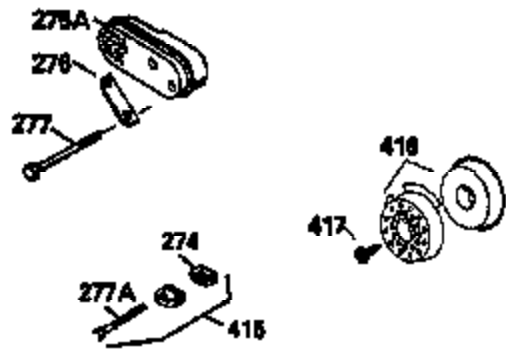

ILLUSTRATION SHOWS TYPICAL PARTS ONLY. ORDER BY PART NUMBER. PARTS NOT LISTED ARE SUPPLIED BY OEM.

VIEW 3 OF 3

Ref #	Part Number	Qty	Description
12B	34695	1	Breather Tube Elbow
19	33578	1	Extension Spring
69	35261	1	* Mounting Flange Gasket
182	6201	2	Screw, 1/4-28 x 7/8"
185	35363	1	Intake Pipe (Incl. 224)
186	34337	1	Governor Link
223	650451	2	Screw, 1/4-20 x 1"
227	35849	1	Air Cleaner Elbow
228	650962	1	Stud & Nut Ass'y.
229	650962	1	Stud & Nut Ass'y.
233	35818	1	Air Cleaner Bracket
238	650937	2	Screw, 10-32 x 43/64"
239	35848	1	Air Cleaner Gasket
245	35850A	1	Air Cleaner Filter
245A	35937	1	Air Cleaner Filter
250	35823	1	Air Cleaner Cover
251	650933	2	Wing Nut, 1/4-20
260	35826	1	Blower Housing
263A	35821	1	Starter Grill
276	33753	1	Locking Plate
277	650795	2	Screw, 1/4-20 x 2-1/4"
370C	36260	1	Primer Decal