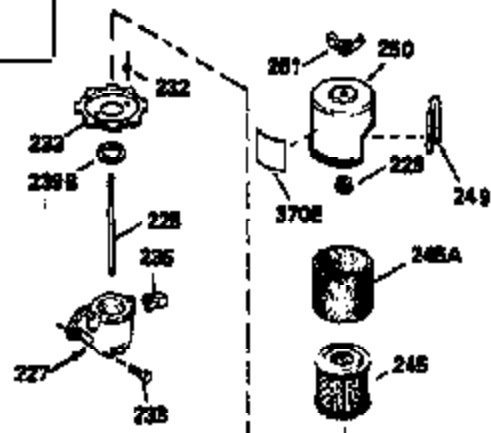

ILLUSTRATION SHOWS TYPICAL PARTS ONLY. ORDER BY PART NUMBER. PARTS NOT LISTED ARE SUPPLIED BY OEM.

VIEW 3 OF 3

Ref #	Part Number	Qty	Description
12B	34695	1	Breather Tube Elbow
19	33578	1	Extension Spring
69	35261	1	* Mounting Flange Gasket
182	6201	2	Screw, 1/4-28 x 7/8"
185	35363	1	Intake Pipe (Incl. 224)
186	34337	1	Governor Link
223	650451	2	Screw, 1/4-20 x 1"
227	35849	1	Air Cleaner Elbow
228	650962	1	Stud & Nut Ass'y.
229	650962	1	Stud & Nut Ass'y.
233	35818	1	Air Cleaner Bracket
238	650937	2	Screw, 10-32 x 43/64"
239	35848	1	Air Cleaner Gasket
245	35850A	1	Air Cleaner Filter
245A	35937	1	Air Cleaner Filter
250	35823	1	Air Cleaner Cover
251	650933	2	Wing Nut, 1/4-20
260	35826	1	Blower Housing
263A	35821	1	Starter Grill
276	33753	1	Locking Plate
277	650795	2	Screw, 1/4-20 x 2-1/4"
370C	36260	1	Primer Decal