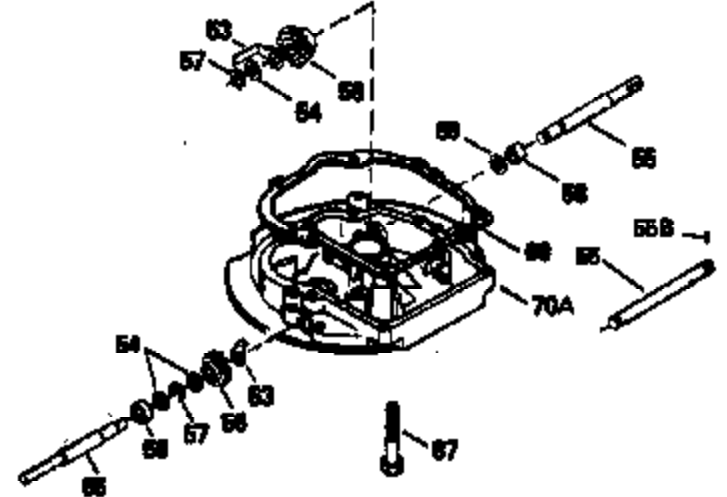

ILLUSTRATION SHOWS TYPICAL PARTS ONLY. ORDER BY PART NUMBER. PARTS NOT LISTED ARE SUPPLIED BY OEM.

VIEW 3 OF 3

Ref #	Part Number	Qty	Description
12B	34695	1	Breather Tube Elbow
19	33578	1	Extension Spring
69	35261	1	* Mounting Flange Gasket
182	6201	2	Screw, 1/4-28 x 7/8"
185	35363	1	Intake Pipe (Incl. 224)
186	34337	1	Governor Link
223	650451	2	Screw, 1/4-20 x 1"
227	35849	1	Air Cleaner Elbow
228	650962	1	Stud & Nut Ass'y.
229	650962	1	Stud & Nut Ass'y.
233	35818	1	Air Cleaner Bracket
238	650937	2	Screw, 10-32 x 43/64"
239	35848	1	Air Cleaner Gasket
245	35850A	1	Air Cleaner Filter
245A	35937	1	Air Cleaner Filter
250	35823	1	Air Cleaner Cover
251	650933	2	Wing Nut, 1/4-20
260	35826	1	Blower Housing
263A	35821	1	Starter Grill
276	33753	1	Locking Plate
277	650795	2	Screw, 1/4-20 x 2-1/4"
370C	36260	1	Primer Decal