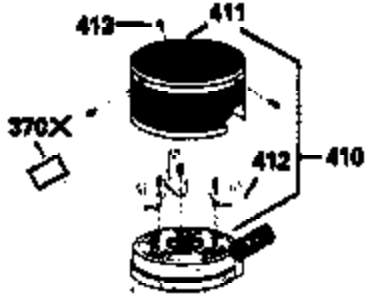

ILLUSTRATION SHOWS TYPICAL PARTS ONLY. ORDER BY PART NUMBER. PARTS NOT LISTED ARE SUPPLIED BY OEM.

VIEW 3 OF 3

Ref #	Part Number	Qty	Description
12B	34695	1	Breather Tube Elbow
19	33578	1	Extension Spring
69	35261	1	* Mounting Flange Gasket
182	6201	2	Screw, 1/4-28 x 7/8"
185	35363	1	Intake Pipe
186	34337	1	Governor Link
223	650451	2	Screw, 1/4-20 x 1"
227	35849	1	Air Cleaner Elbow
228	650962	1	Stud & Nut Ass'y.
229	650962	1	Stud & Nut Ass'y.
233	35818	1	Air Cleaner Bracket
238	650937	2	Screw, 10-32 x 43/64"
239	35848	1	Air Cleaner Gasket
245	35850	1	Air Cleaner Filter
245A	35937	1	Air Cleaner Filter
250	35823	1	Air Cleaner Cover
251	650933	2	Wing Nut, 1/4-20
260	35826	1	Blower Housing
263A	35821	1	Starter Grill
276	33753	1	Locking Plate
277	650795	2	Screw, 1/4-20 x 2-1/4"
370C	34144	1	Primer Decal