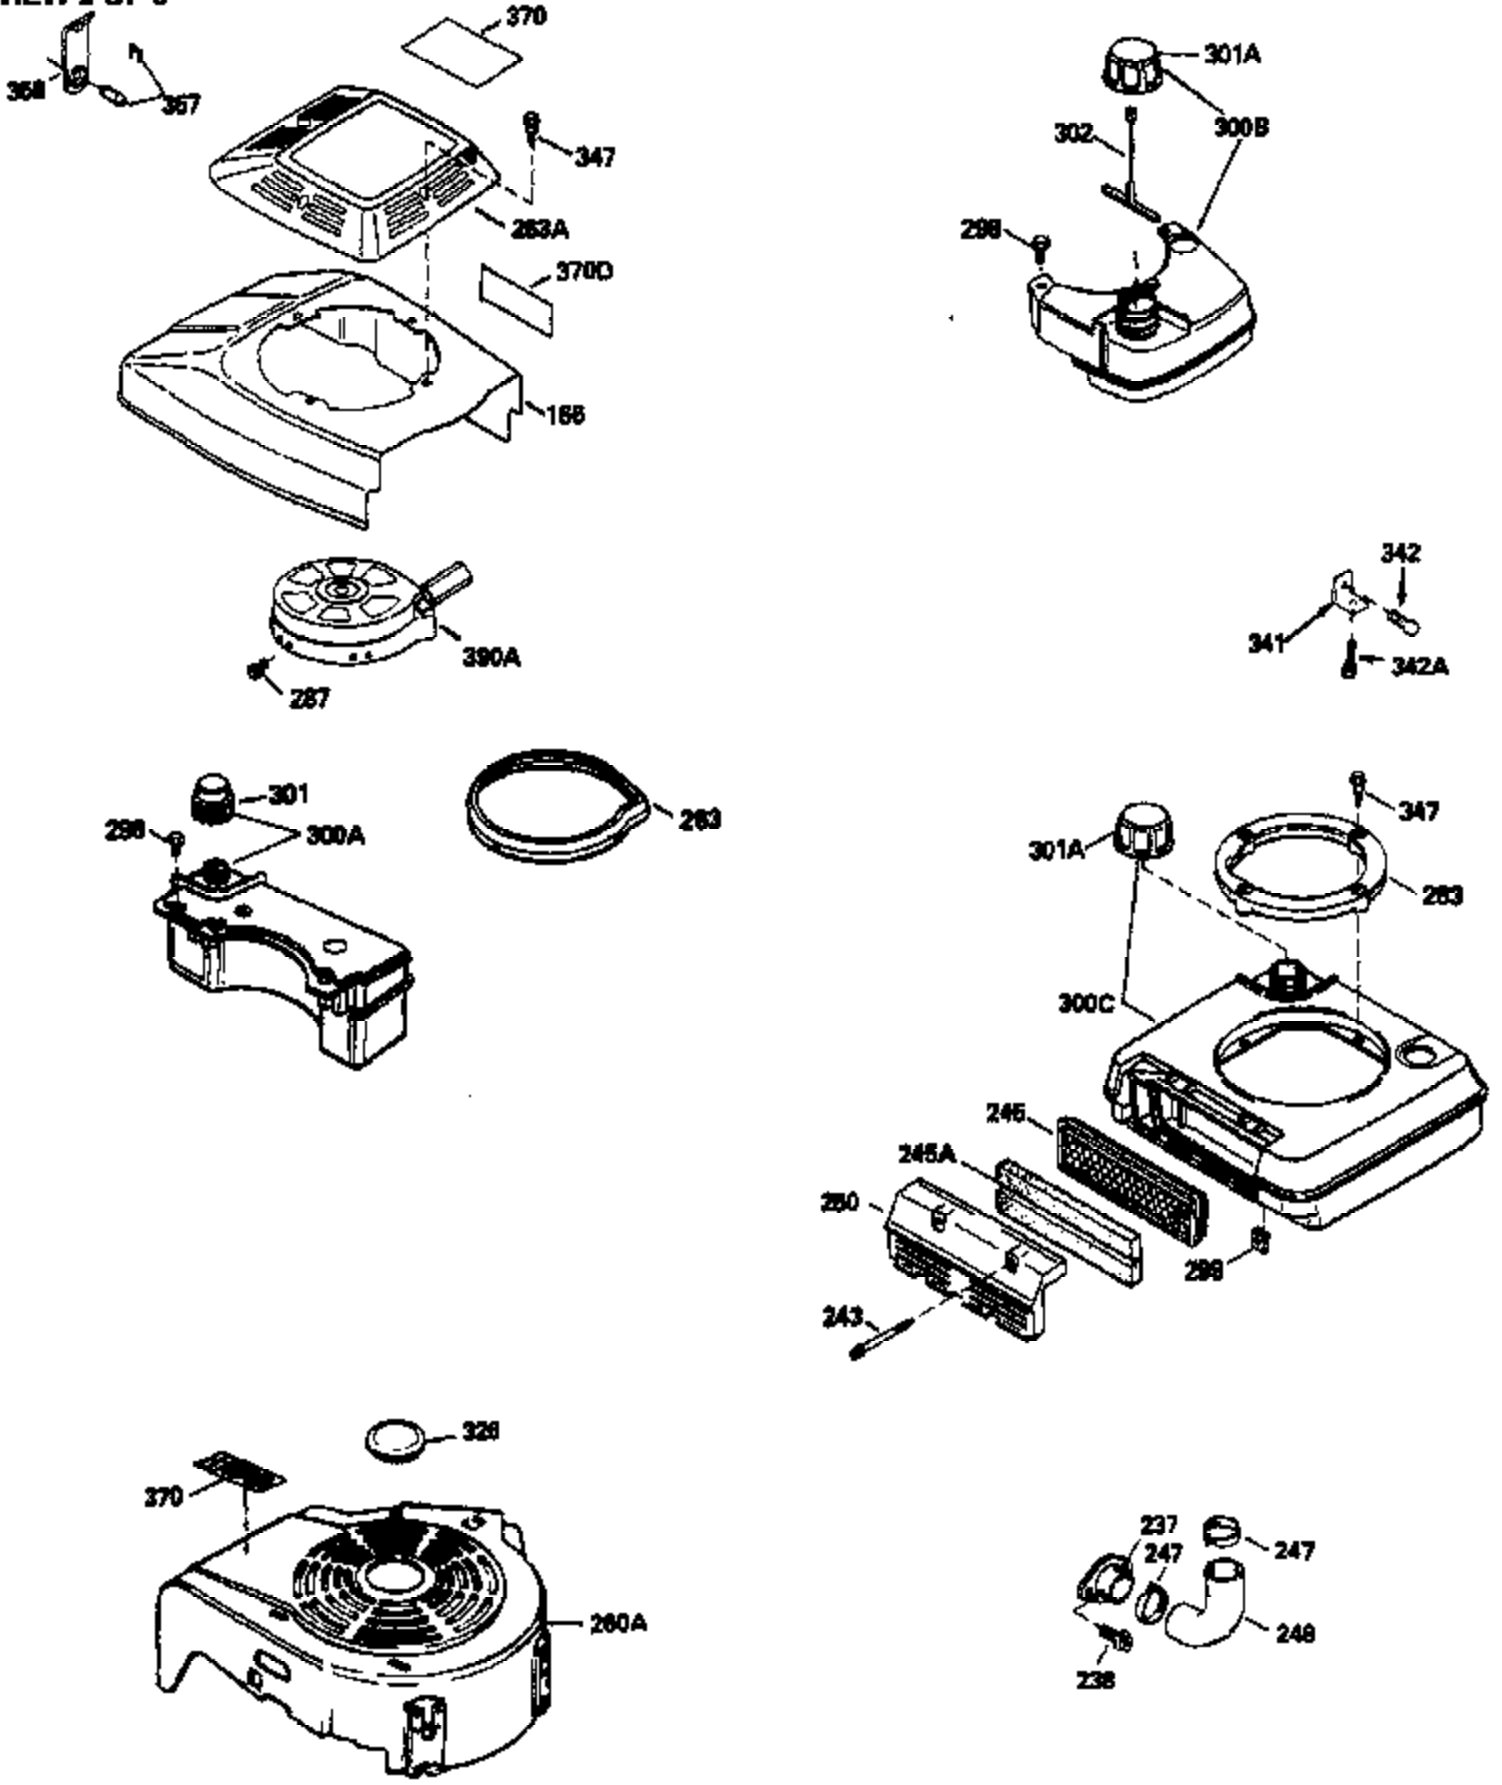

ILLUSTRATION SHOWS TYPICAL PARTS ONLY. ORDER BY PART NUMBER. PARTS NOT LISTED ARE SUPPLIED BY OEM.
VIEW 2 OF 3

Ref #	Part Number	Qty	Description
12B	34695	1	Breather Tube Elbow
166	35820	1	Engine Shroud
238	650937	2	Screw, 10-32 x 43/64"
245A	35937	1	Air Cleaner Filter
245	35850	1	Air Cleaner Filter
250	35823	1	Air Cleaner Cover
263A	35821	1	Starter Grill
287	650884	2	Screw, 8-32 x 1/2"
301	35355	1	Fuel Cap
347	650898	4	Screw, 10-32 x 27/32"
370	35841	1	Spectra 4 (Quiet) Decal
370C	34144	1	Primer Decal
370D	35977	1	Instruction Decal