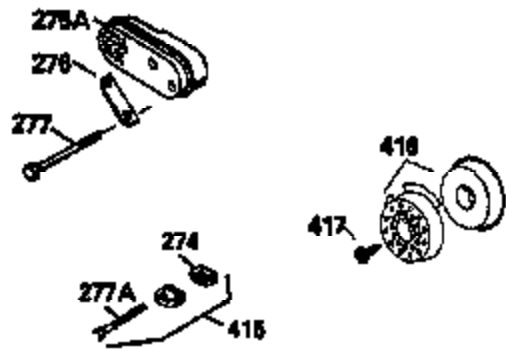

ILLUSTRATION SHOWS TYPICAL PARTS ONLY. ORDER BY PART NUMBER. PARTS NOT LISTED ARE SUPPLIED BY OEM.

VIEW 3 OF 3

Ref #	Part Number	Qty	Description
12B	34695	1	Breather Tube Elbow
19	33578	1	Extension Spring
69	35261	1	* Mounting Flange Gasket
182	6201	2	Screw, 1/4-28 x 7/8"
185	35363	1	Intake Pipe
186	34337	1	Governor Link
223	650451	2	Screw, 1/4-20 x 1"
227	35849	1	Air Cleaner Elbow
228	650962	1	Stud & Nut Ass'y.
229	650962	1	Stud & Nut Ass'y.
233	35818	1	Air Cleaner Bracket
238	650937	2	Screw, 10-32 x 43/64"
239	35848	1	Air Cleaner Gasket
245	35850	1	Air Cleaner Filter
245A	35937	1	Air Cleaner Filter
250	35823	1	Air Cleaner Cover
251	650933	2	Wing Nut, 1/4-20
260	35826	1	Blower Housing
263A	35821	1	Starter Grill
276	33753	1	Locking Plate
277	650795	2	Screw, 1/4-20 x 2-1/4"
370C	34144	1	Primer Decal