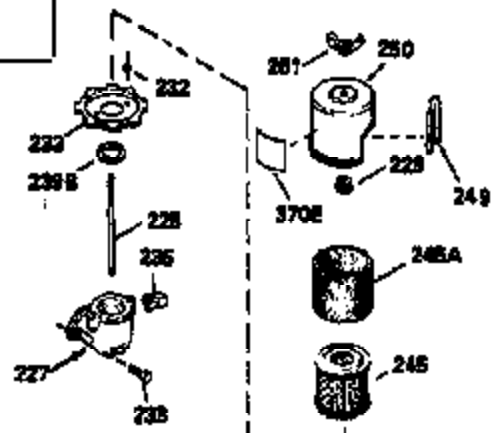

ILLUSTRATION SHOWS TYPICAL PARTS ONLY. ORDER BY PART NUMBER. PARTS NOT LISTED ARE SUPPLIED BY OEM.

VIEW 3 OF 3

Ref #	Part Number	Qty	Description
12B	34695	1	Breather Tube Elbow
19	33578	1	Extension Spring
69	35261	1	* Mounting Flange Gasket
182	6201	2	Screw, 1/4-28 x 7/8"
185	35363	1	Intake Pipe
186	34337	1	Governor Link
223	650451	2	Screw, 1/4-20 x 1"
227	35849	1	Air Cleaner Elbow
228	650962	1	Stud & Nut Ass'y.
229	650962	1	Stud & Nut Ass'y.
233	35818	1	Air Cleaner Bracket
238	650937	2	Screw, 10-32 x 43/64"
239	35848	1	Air Cleaner Gasket
245	35850	1	Air Cleaner Filter
245A	35937	1	Air Cleaner Filter
250	35823	1	Air Cleaner Cover
251	650933	2	Wing Nut, 1/4-20
260	35826	1	Blower Housing
263A	35821	1	Starter Grill
276	33753	1	Locking Plate
277	650795	2	Screw, 1/4-20 x 2-1/4"
370C	34144	1	Primer Decal