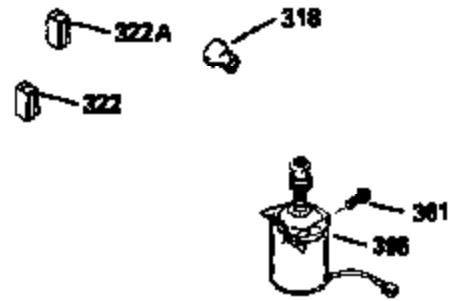

ILLUSTRATION SHOWS TYPICAL PARTS ONLY. ORDER BY PART NUMBER. PARTS NOT LISTED ARE SUPPLIED BY OEM.

VIEW 3 OF 3

Ref #	Part Number	Qty	Description
12B	34695	1	Breather Tube Elbow
19	33578	1	Extension Spring
69	35261	1	* Mounting Flange Gasket
182	6201	2	Screw, 1/4-28 x 7/8"
185	35363	1	Intake Pipe
186	34337	1	Governor Link
223	650451	2	Screw, 1/4-20 x 1"
227	35849	1	Air Cleaner Elbow
228	650962	1	Stud & Nut Ass'y.
229	650962	1	Stud & Nut Ass'y.
233	35818	1	Air Cleaner Bracket
238	650937	2	Screw, 10-32 x 43/64"
239	35848	1	Air Cleaner Gasket
245	35850	1	Air Cleaner Filter
245A	35937	1	Air Cleaner Filter
250	35823	1	Air Cleaner Cover
251	650933	2	Wing Nut, 1/4-20
260	35826	1	Blower Housing
263A	35821	1	Starter Grill
276	33753	1	Locking Plate
277	650795	2	Screw, 1/4-20 x 2-1/4"
370C	34144	1	Primer Decal