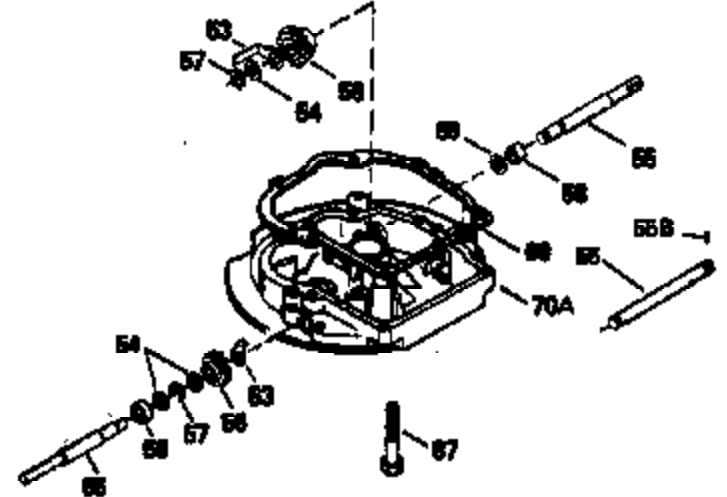

ILLUSTRATION SHOWS TYPICAL PARTS ONLY. ORDER BY PART NUMBER. PARTS NOT LISTED ARE SUPPLIED BY OEM.

VIEW 3 OF 3

Ref #	Part Number	Qty	Description
12B	34695	1	Breather Tube Elbow
19	33578	1	Extension Spring
69	35261	1	* Mounting Flange Gasket
182	6201	2	Screw, 1/4-28 x 7/8"
185	35363	1	Intake Pipe
186	34337	1	Governor Link
223	650451	2	Screw, 1/4-20 x 1"
227	35849	1	Air Cleaner Elbow
228	650962	1	Stud & Nut Ass'y.
229	650962	1	Stud & Nut Ass'y.
233	35818	1	Air Cleaner Bracket
238	650937	2	Screw, 10-32 x 43/64"
239	35848	1	Air Cleaner Gasket
245	35850	1	Air Cleaner Filter
245A	35937	1	Air Cleaner Filter
250	35823	1	Air Cleaner Cover
251	650933	2	Wing Nut, 1/4-20
260	35826	1	Blower Housing
263A	35821	1	Starter Grill
276	33753	1	Locking Plate
277	650795	2	Screw, 1/4-20 x 2-1/4"
370C	34144	1	Primer Decal