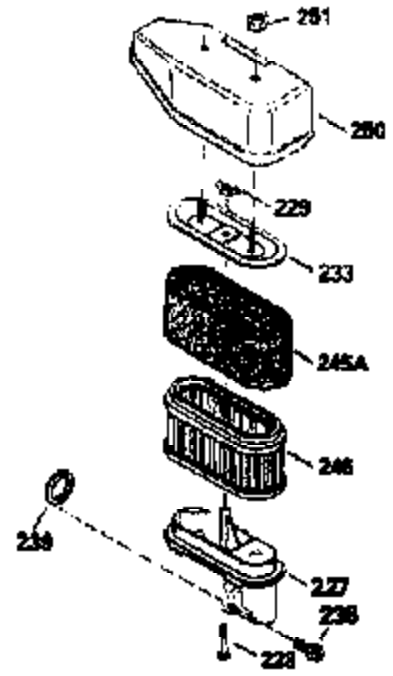

ILLUSTRATION SHOWS TYPICAL PARTS ONLY. ORDER BY PART NUMBER. PARTS NOT LISTED ARE SUPPLIED BY OEM.

VIEW 3 OF 3

Ref #	Part Number	Qty	Description
12B	34695	1	Breather Tube Elbow
19	33578	1	Extension Spring
69	35261	1	* Mounting Flange Gasket
182	6201	2	Screw, 1/4-28 x 7/8"
185	35363	1	Intake Pipe
186	34337	1	Governor Link
223	650451	2	Screw, 1/4-20 x 1"
227	35849	1	Air Cleaner Elbow
228	650962	1	Stud & Nut Ass'y.
229	650962	1	Stud & Nut Ass'y.
233	35818	1	Air Cleaner Bracket
238	650937	2	Screw, 10-32 x 43/64"
239	35848	1	Air Cleaner Gasket
245	35850	1	Air Cleaner Filter
245A	35937	1	Air Cleaner Filter
250	35823	1	Air Cleaner Cover
251	650933	2	Wing Nut, 1/4-20
260	35826	1	Blower Housing
263A	35821	1	Starter Grill
276	33753	1	Locking Plate
277	650795	2	Screw, 1/4-20 x 2-1/4"
370C	34144	1	Primer Decal