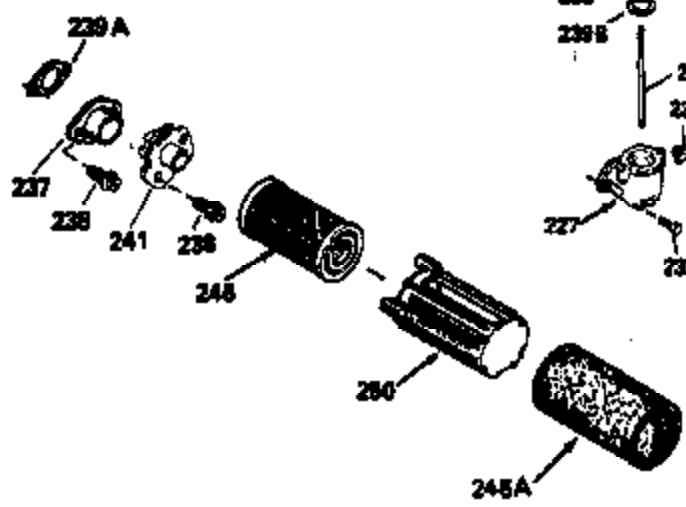

ILLUSTRATION SHOWS TYPICAL PARTS ONLY. ORDER BY PART NUMBER. PARTS NOT LISTED ARE SUPPLIED BY OEM.

VIEW 3 OF 3

Ref #	Part Number	Qty	Description
12B	34695	1	Breather Tube Elbow
19	33578	1	Extension Spring
69	35261	1	* Mounting Flange Gasket
182	6201	2	Screw, 1/4-28 x 7/8"
185	35363	1	Intake Pipe
186	34337	1	Governor Link
223	650451	2	Screw, 1/4-20 x 1"
227	35849	1	Air Cleaner Elbow
228	650962	1	Stud & Nut Ass'y.
229	650962	1	Stud & Nut Ass'y.
233	35818	1	Air Cleaner Bracket
238	650937	2	Screw, 10-32 x 43/64"
239	35848	1	Air Cleaner Gasket
245	35850	1	Air Cleaner Filter
245A	35937	1	Air Cleaner Filter
250	35823	1	Air Cleaner Cover
251	650933	2	Wing Nut, 1/4-20
260	35826	1	Blower Housing
263A	35821	1	Starter Grill
276	33753	1	Locking Plate
277	650795	2	Screw, 1/4-20 x 2-1/4"
370C	34144	1	Primer Decal