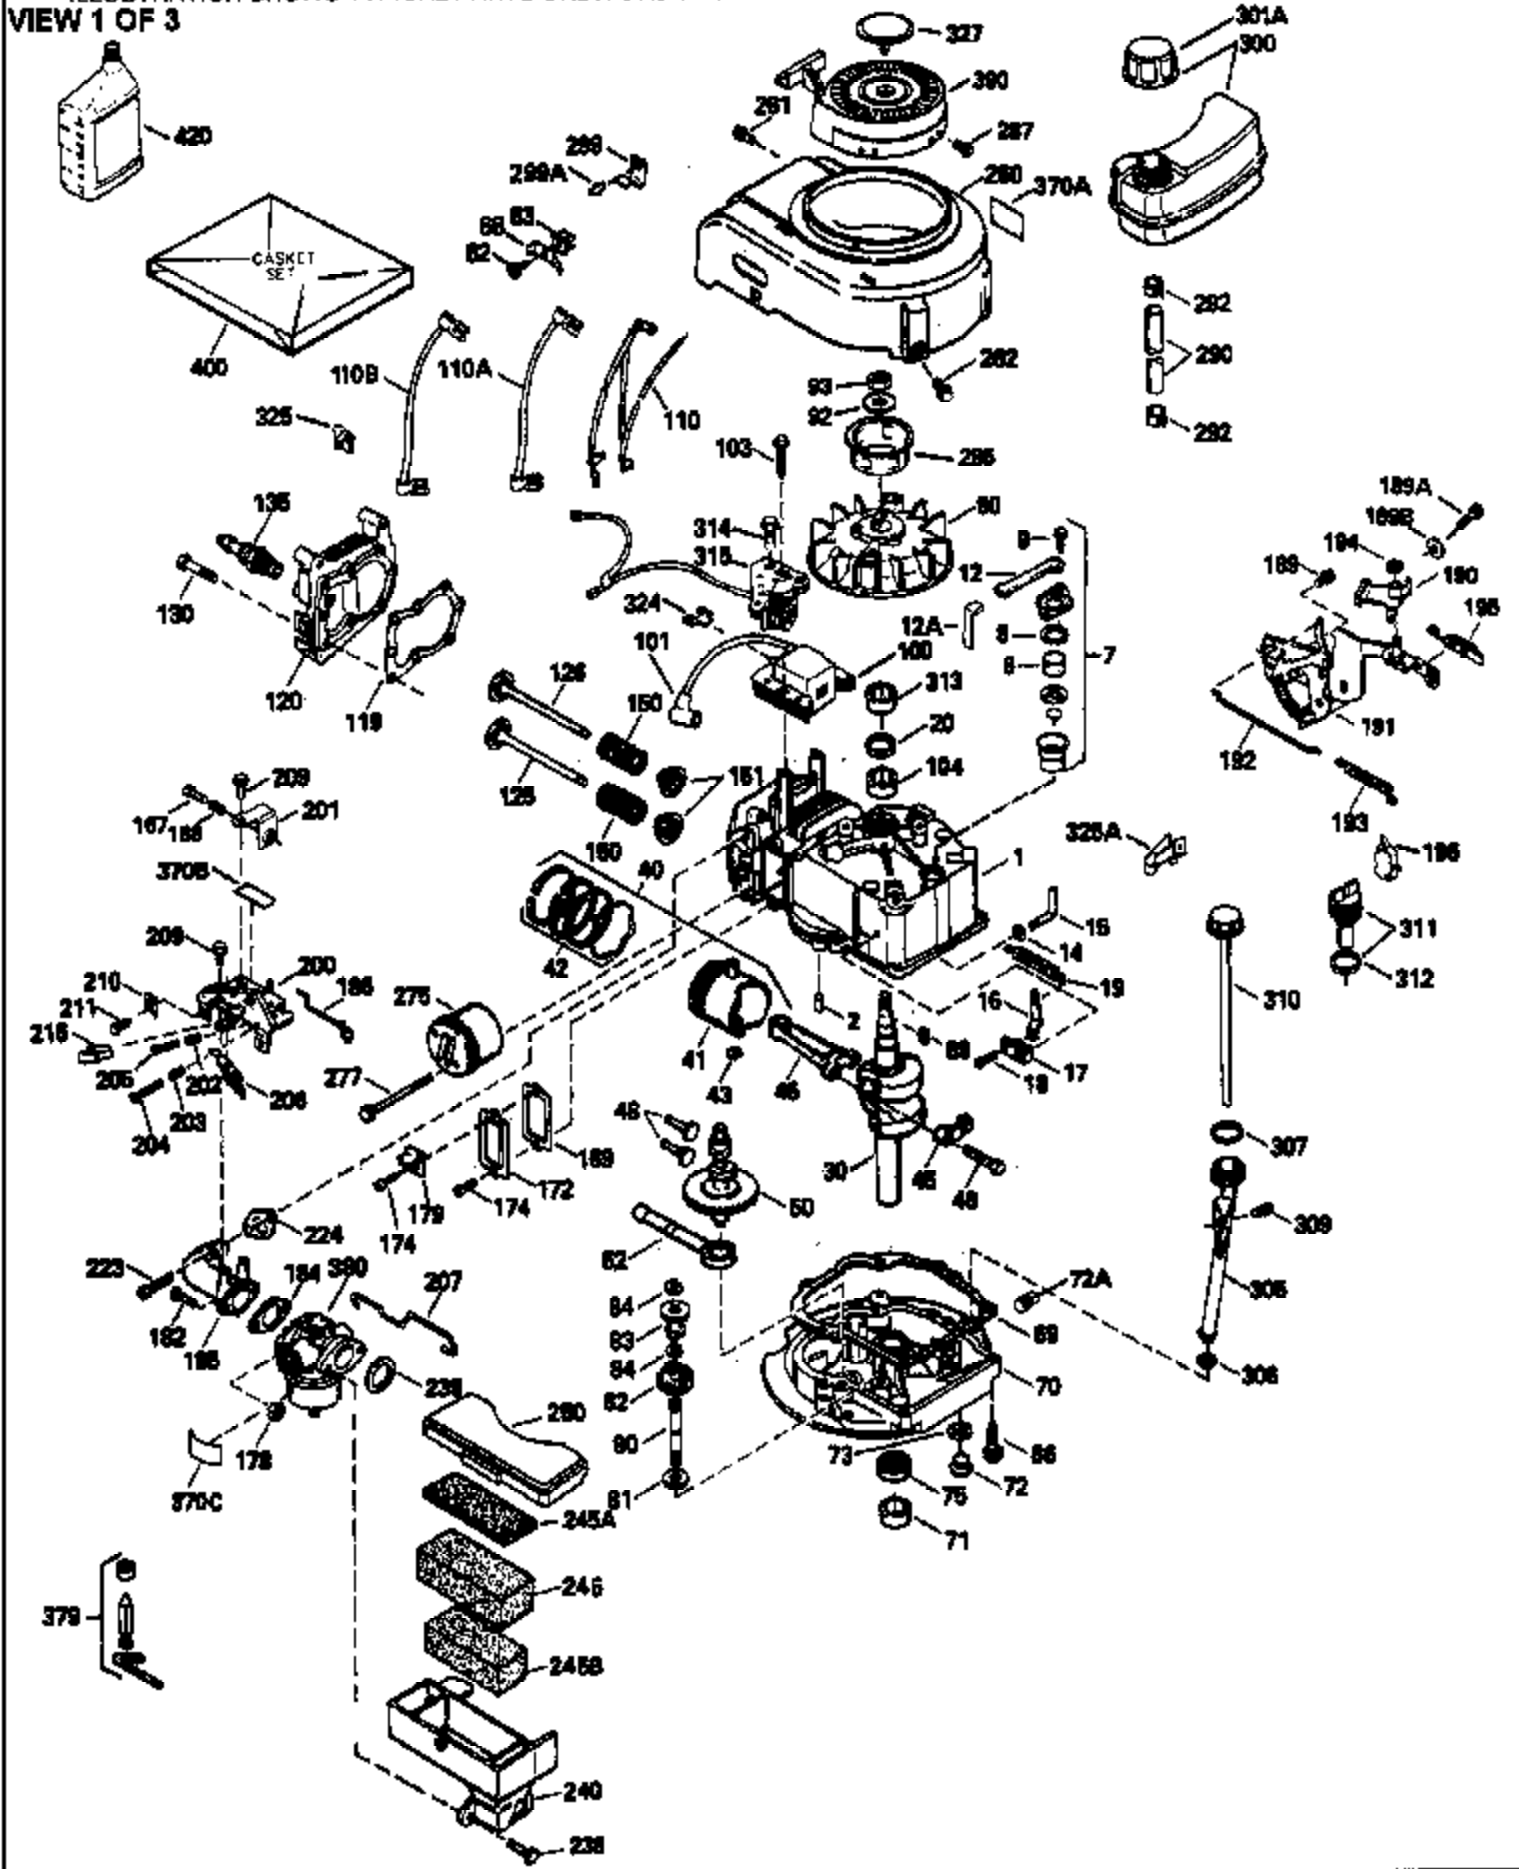

ILLUSTRATION SHOWS TYPICAL PARTS ONLY. ORDER BY PART NUMBER. PARTS NOT LISTED ARE SUPPLIED BY OEM.
VIEW 1 OF 3

Ref #	Part Number	Qty	Description
1	35513	1	Cylinder (Incl. 2 & 20)
2	26727	2	Dowel Pin
6	33734	1	Breather Element
7	34214A	1	Breather Ass'y. (Incl.6,8,9,12 & 12B)
8	33735	1	* Breather Gasket
9	30200	2	Screw, 10-24 x 9/16"
12	33886	1	Breather Tube
12B	34695	1	Breather Tube Elbow
14	28277	1	Washer
15	30589	1	Governor Rod (Incl. 14)
16	32651	1	Governor Lever
17	31335	1	Governor Lever Clamp
18	650548	1	Screw, 8-32 x 5/16"
19	33578	1	Extension Spring
20	32600	1	Oil Seal
30	34570A	1	Crankshaft
40	35544A	1	Piston, Pin & Ring Set (Std.)
40	35545A	1	Piston, Pin & Ring Set (.010" OS)
40	35546	1	Piston, Pin & Ring Set (.020" OS)
41	35541	1	Piston & Pin Ass'y. (Std.) (Incl. 43)
41	35542	1	Piston & Pin Ass'y. (.010" OS) (Incl. 43)
41	35543	1	Piston & Pin Ass'y. (.020" OS) (Incl. 43)
42	35547A	1	Ring Set (Std.)
42	35548A	1	Ring Set (.010" OS)
42	35549	1	Ring Set (.020" OS)
43	20381	2	Piston Pin Retaining Ring
45	32875	1	Connecting Rod Ass'y. (Incl. 46)
46	32610A	2	Connecting Rod Bolt
48	27241	2	Valve Lifter
50	35992	1	Camshaft (MCR)
52	29914	1	Oil Pump Ass'y.
69	35261	1	* Mounting Flange Gasket
70	34311C	1	Mounting Flange (Incl. 72, 75 & 80)
72	36083	1	Oil Drain Plug
75	27897	1	Oil Seal
80	30574A	1	Governor Shaft
81	30590A	1	Washer
82	30591	1	Governor Gear Ass'y. (Incl. 81)
83	30588A	1	Governor Spool
84	29193	2	Retaining Ring
86	650488	6	Screw, 1/4-20 x 1-1/4"
89	611004	1	Flywheel Key
90	611112	1	Flywheel
92	650815	1	Belleville Washer
93	650816	1	Flywheel Nut
100	34443A	1	Solid State Ignition
101	610118	1	Spark Plug Cover
103	650814	2	Screw, Torx T-15, 10-24 x 1"
110	36230	1	Ground Wire
119	33015A	1	* Cylinder Head Gasket
120	34342	1	Cylinder Head
125	29313C	1	Exhaust Valve (Std.) (Incl. 151)
125	29315C	1	Exhaust Valve (1/32" OS) (Incl. 151)
126	29314B	1	Intake Valve (Std.) (Incl. 151)
126	29315C	1	Intake Valve (1/32" OS) (Incl. 151)
130	6021A	8	Screw, 5/16-18 x 1-1/2"
135	35395	1	Resistor Spark Plug (RJ19LM)
150	35991	2	Valve Spring