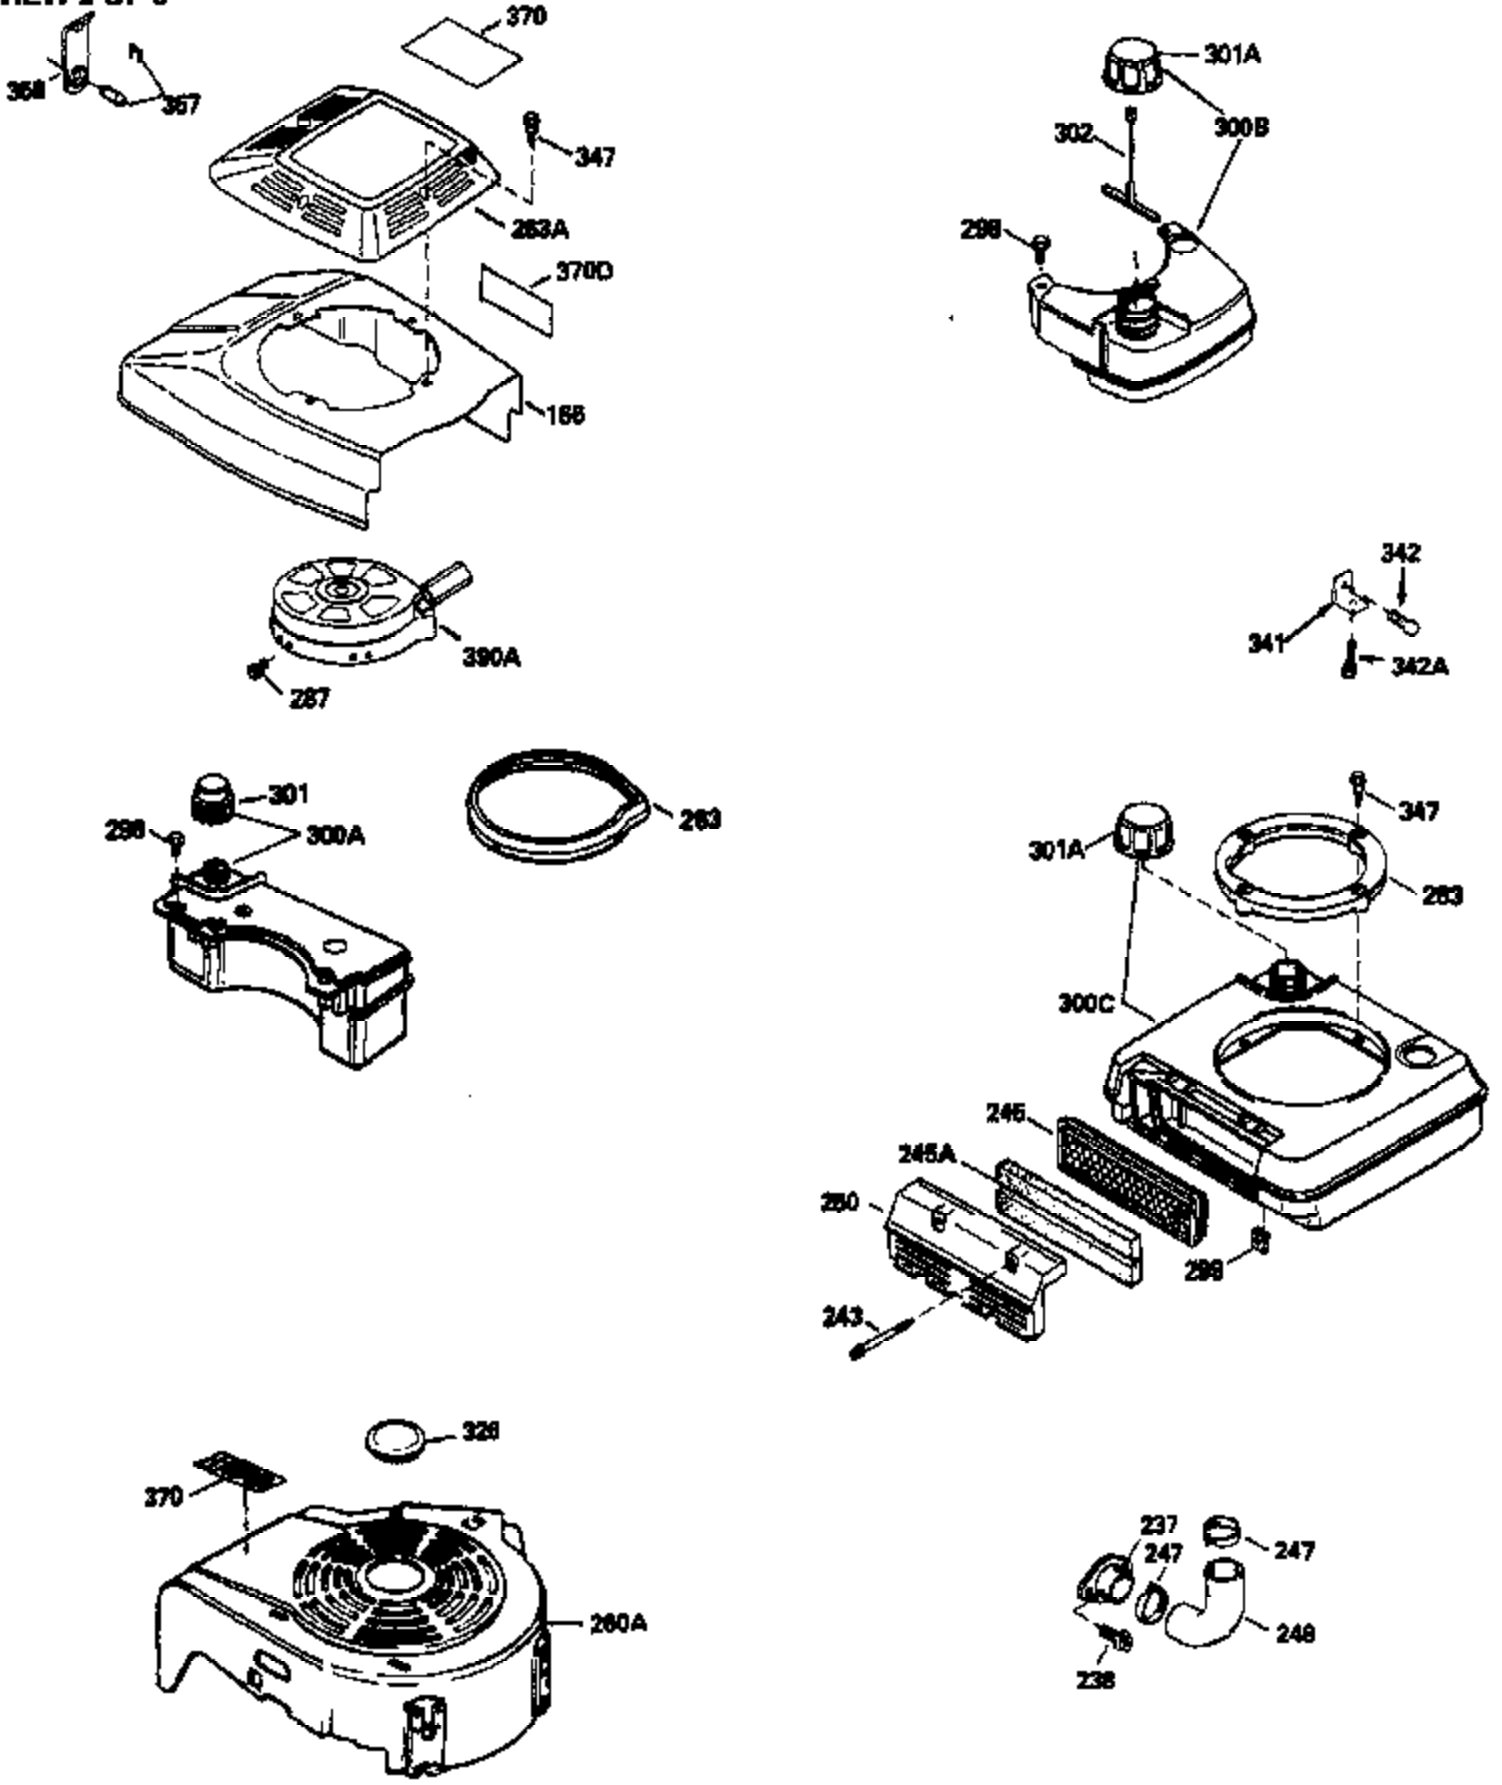

ILLUSTRATION SHOWS TYPICAL PARTS ONLY. ORDER BY PART NUMBER. PARTS NOT LISTED ARE SUPPLIED BY OEM.
VIEW 2 OF 3

Ref #	Part Number	Qty	Description
12B	34695	1	Breather Tube Elbow
166	35827	1	Engine Shroud
238	650932	2	Screw, 10-32 x 49/64"
245	35066	1	Air Cleaner Filter
250	35065	1	Air Cleaner Cover
263A	35821	1	Starter Grill
287	650884	2	Screw, 8-32 x 1/2"
301	35355	1	Fuel Cap
347	650898	4	Screw, 10-32 x 27/32"
370	35841	1	Name Decal
370C	34144	1	Primer Decal