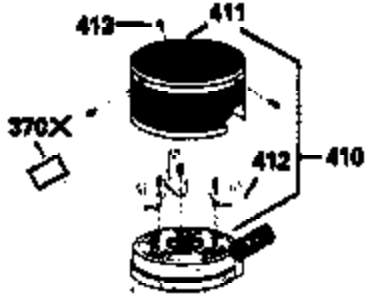

ILLUSTRATION SHOWS TYPICAL PARTS ONLY. ORDER BY PART NUMBER. PARTS NOT LISTED ARE SUPPLIED BY OEM.

VIEW 3 OF 3

Ref #	Part Number	Qty	Description
12B	34695	1	Breather Tube Elbow
19	31361	1	Extension Spring
69	35261	1	* Mounting Flange Gasket
182	6201	2	Screw, 1/4-28 x 7/8"
185	31384A	1	Intake Pipe (Incl. 224)
186	32653	1	Governor Spring Link
216	33086	1	RPM Adjusting Lever
223	650451	2	Screw, 1/4-20 x 1"
238	650932	2	Screw, 10-32 x 49/64"
239	34338	1	* Air Cleaner Gasket
241	35797	1	Air Cleaner Collar
245	35066	1	Air Cleaner Filter
250	35065	1	Air Cleaner Cover
260	35826	1	Blower Housing
263A	35821	1	Starter Grill
276	33753	1	Locking Plate
277	650795	2	Screw, 1/4-20 x 2-1/4"
370C	34144	1	Primer Decal