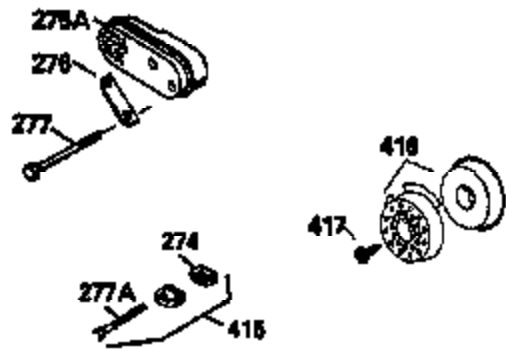

ILLUSTRATION SHOWS TYPICAL PARTS ONLY. ORDER BY PART NUMBER. PARTS NOT LISTED ARE SUPPLIED BY OEM.

VIEW 3 OF 3

Ref #	Part Number	Qty	Description
12B	34695	1	Breather Tube Elbow
19	31361	1	Extension Spring
69	35261	1	* Mounting Flange Gasket
182	6201	2	Screw, 1/4-28 x 7/8"
185	31384A	1	Intake Pipe (Incl. 224)
186	32653	1	Governor Spring Link
216	33086	1	RPM Adjusting Lever
223	650451	2	Screw, 1/4-20 x 1"
238	650932	2	Screw, 10-32 x 49/64"
239	34338	1	* Air Cleaner Gasket
241	35797	1	Air Cleaner Collar
245	35066	1	Air Cleaner Filter
250	35065	1	Air Cleaner Cover
260	35826	1	Blower Housing
263A	35821	1	Starter Grill
276	33753	1	Locking Plate
277	650795	2	Screw, 1/4-20 x 2-1/4"
370C	34144	1	Primer Decal