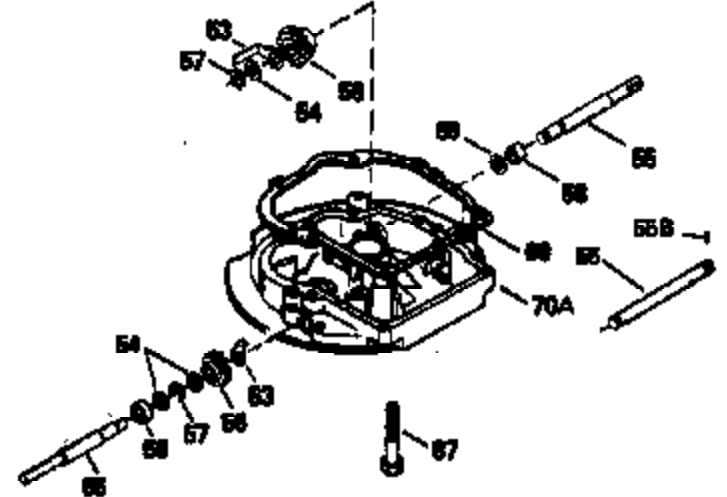

ILLUSTRATION SHOWS TYPICAL PARTS ONLY. ORDER BY PART NUMBER. PARTS NOT LISTED ARE SUPPLIED BY OEM.

VIEW 3 OF 3

Ref #	Part Number	Qty	Description
12B	34695	1	Breather Tube Elbow
19	31361	1	Extension Spring
69	35261	1	* Mounting Flange Gasket
182	6201	2	Screw, 1/4-28 x 7/8"
185	31384A	1	Intake Pipe (Incl. 224)
186	32653	1	Governor Spring Link
216	33086	1	RPM Adjusting Lever
223	650451	2	Screw, 1/4-20 x 1"
238	650932	2	Screw, 10-32 x 49/64"
239	34338	1	* Air Cleaner Gasket
241	35797	1	Air Cleaner Collar
245	35066	1	Air Cleaner Filter
250	35065	1	Air Cleaner Cover
260	35826	1	Blower Housing
263A	35821	1	Starter Grill
276	33753	1	Locking Plate
277	650795	2	Screw, 1/4-20 x 2-1/4"
370C	34144	1	Primer Decal