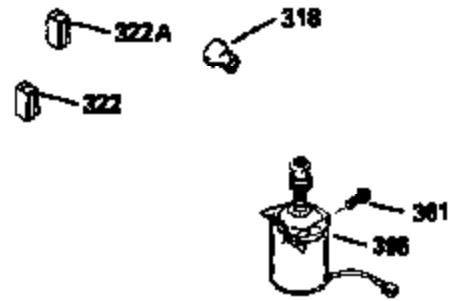

ILLUSTRATION SHOWS TYPICAL PARTS ONLY. ORDER BY PART NUMBER. PARTS NOT LISTED ARE SUPPLIED BY OEM.

VIEW 3 OF 3

Ref #	Part Number	Qty	Description
12B	34695	1	Breather Tube Elbow
19	33578	1	Extension Spring
69	35261	1	* Mounting Flange Gasket
182	6201	2	Screw, 1/4-28 x 7/8"
185	35363	1	Intake Pipe
186	34337	1	Governor Link
223	650451	2	Screw, 1/4-20 x 1"
227	35849	1	Air Cleaner Elbow
228	650962	1	Stud & Nut Ass'y.
229	650962	1	Stud & Nut Ass'y.
233	35818	1	Air Cleaner Bracket
238	650937	2	Screw, 10-32 x 43/64"
239	35848	1	Air Cleaner Gasket
245A	35937	1	Air Cleaner Filter
245	35850A	1	Air Cleaner Filter
250	35823	1	Air Cleaner Cover
251	650933	2	Wing Nut, 1/4-20
260	35826	1	Blower Housing
263A	35821	1	Starter Grill
276	33753	1	Locking Plate
277	650795	2	Screw, 1/4-20 x 2-1/4"
322	35013	1	Connector Body
361	650831	2	Screw, 1/4-20 x 1/2"
370C	36260	1	Primer Decal
395	35707	1	Electric Starter Motor (12 Volt)