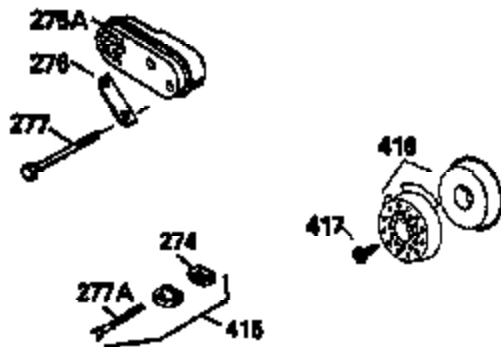

ILLUSTRATION SHOWS TYPICAL PARTS ONLY. ORDER BY PART NUMBER. PARTS NOT LISTED ARE SUPPLIED BY OEM.

VIEW 3 OF 3

Ref #	Part Number	Qty	Description
12B	34695	1	Breather Tube Elbow
19	33578	1	Extension Spring
69	35261	1	* Mounting Flange Gasket
182	6201	2	Screw, 1/4-28 x 7/8"
185	35363	1	Intake Pipe
186	34337	1	Governor Link
223	650451	2	Screw, 1/4-20 x 1"
227	35849	1	Air Cleaner Elbow
228	650962	1	Stud & Nut Ass'y.
229	650962	1	Stud & Nut Ass'y.
233	35818	1	Air Cleaner Bracket
238	650937	2	Screw, 10-32 x 43/64"
239	35848	1	Air Cleaner Gasket
245A	35937	1	Air Cleaner Filter
245	35850A	1	Air Cleaner Filter
250	35823	1	Air Cleaner Cover
251	650933	2	Wing Nut, 1/4-20
260	35826	1	Blower Housing
263A	35821	1	Starter Grill
276	33753	1	Locking Plate
277	650795	2	Screw, 1/4-20 x 2-1/4"
322	35013	1	Connector Body
361	650831	2	Screw, 1/4-20 x 1/2"
370C	36260	1	Primer Decal
395	35707	1	Electric Starter Motor (12 Volt)