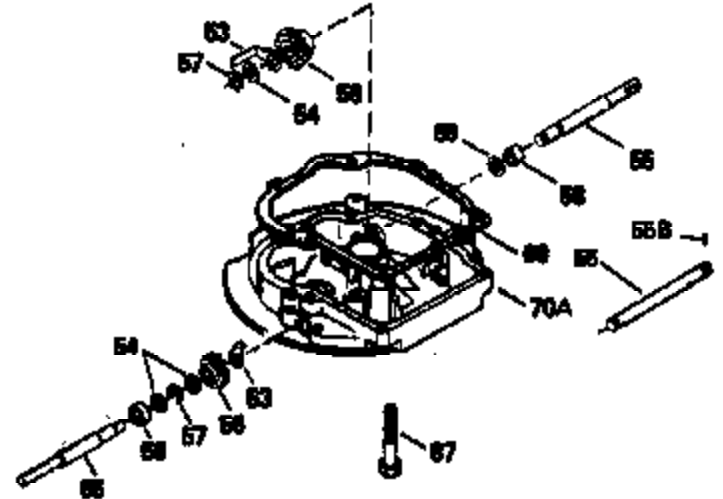

ILLUSTRATION SHOWS TYPICAL PARTS ONLY. ORDER BY PART NUMBER. PARTS NOT LISTED ARE SUPPLIED BY OEM.

VIEW 3 OF 3

Ref #	Part Number	Qty	Description
12B	34695	1	Breather Tube Elbow
19	33578	1	Extension Spring
69	35261	1	* Mounting Flange Gasket
182	6201	2	Screw, 1/4-28 x 7/8"
185	35363	1	Intake Pipe
186	34337	1	Governor Link
223	650451	2	Screw, 1/4-20 x 1"
227	35849	1	Air Cleaner Elbow
228	650962	1	Stud & Nut Ass'y.
229	650962	1	Stud & Nut Ass'y.
233	35818	1	Air Cleaner Bracket
238	650937	2	Screw, 10-32 x 43/64"
239	35848	1	Air Cleaner Gasket
245A	35937	1	Air Cleaner Filter
245	35850A	1	Air Cleaner Filter
250	35823	1	Air Cleaner Cover
251	650933	2	Wing Nut, 1/4-20
260	35826	1	Blower Housing
263A	35821	1	Starter Grill
276	33753	1	Locking Plate
277	650795	2	Screw, 1/4-20 x 2-1/4"
322	35013	1	Connector Body
361	650831	2	Screw, 1/4-20 x 1/2"
370C	36260	1	Primer Decal
395	35707	1	Electric Starter Motor (12 Volt)