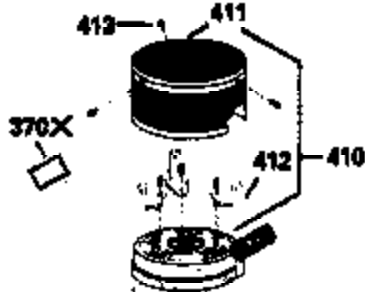

ILLUSTRATION SHOWS TYPICAL PARTS ONLY. ORDER BY PART NUMBER. PARTS NOT LISTED ARE SUPPLIED BY OEM.

VIEW 3 OF 3

Ref #	Part Number	Qty	Description
12B	34695	1	Breather Tube Elbow
19	33578	1	Extension Spring
69	35261	1	* Mounting Flange Gasket
182	6201	2	Screw, 1/4-28 x 7/8"
185	35363	1	Intake Pipe
186	34337	1	Governor Link
223	650451	2	Screw, 1/4-20 x 1"
227	35849	1	Air Cleaner Elbow
228	650962	1	Stud & Nut Ass'y.
229	650962	1	Stud & Nut Ass'y.
233	35818	1	Air Cleaner Bracket
238	650937	2	Screw, 10-32 x 43/64"
239	35848	1	Air Cleaner Gasket
245A	35937	1	Air Cleaner Filter
245	35850A	1	Air Cleaner Filter
250	35823	1	Air Cleaner Cover
251	650933	2	Wing Nut, 1/4-20
260	35826	1	Blower Housing
263A	35821	1	Starter Grill
276	33753	1	Locking Plate
277	650795	2	Screw, 1/4-20 x 2-1/4"
322	35013	1	Connector Body
361	650831	2	Screw, 1/4-20 x 1/2"
370C	36260	1	Primer Decal
395	35707	1	Electric Starter Motor (12 Volt)