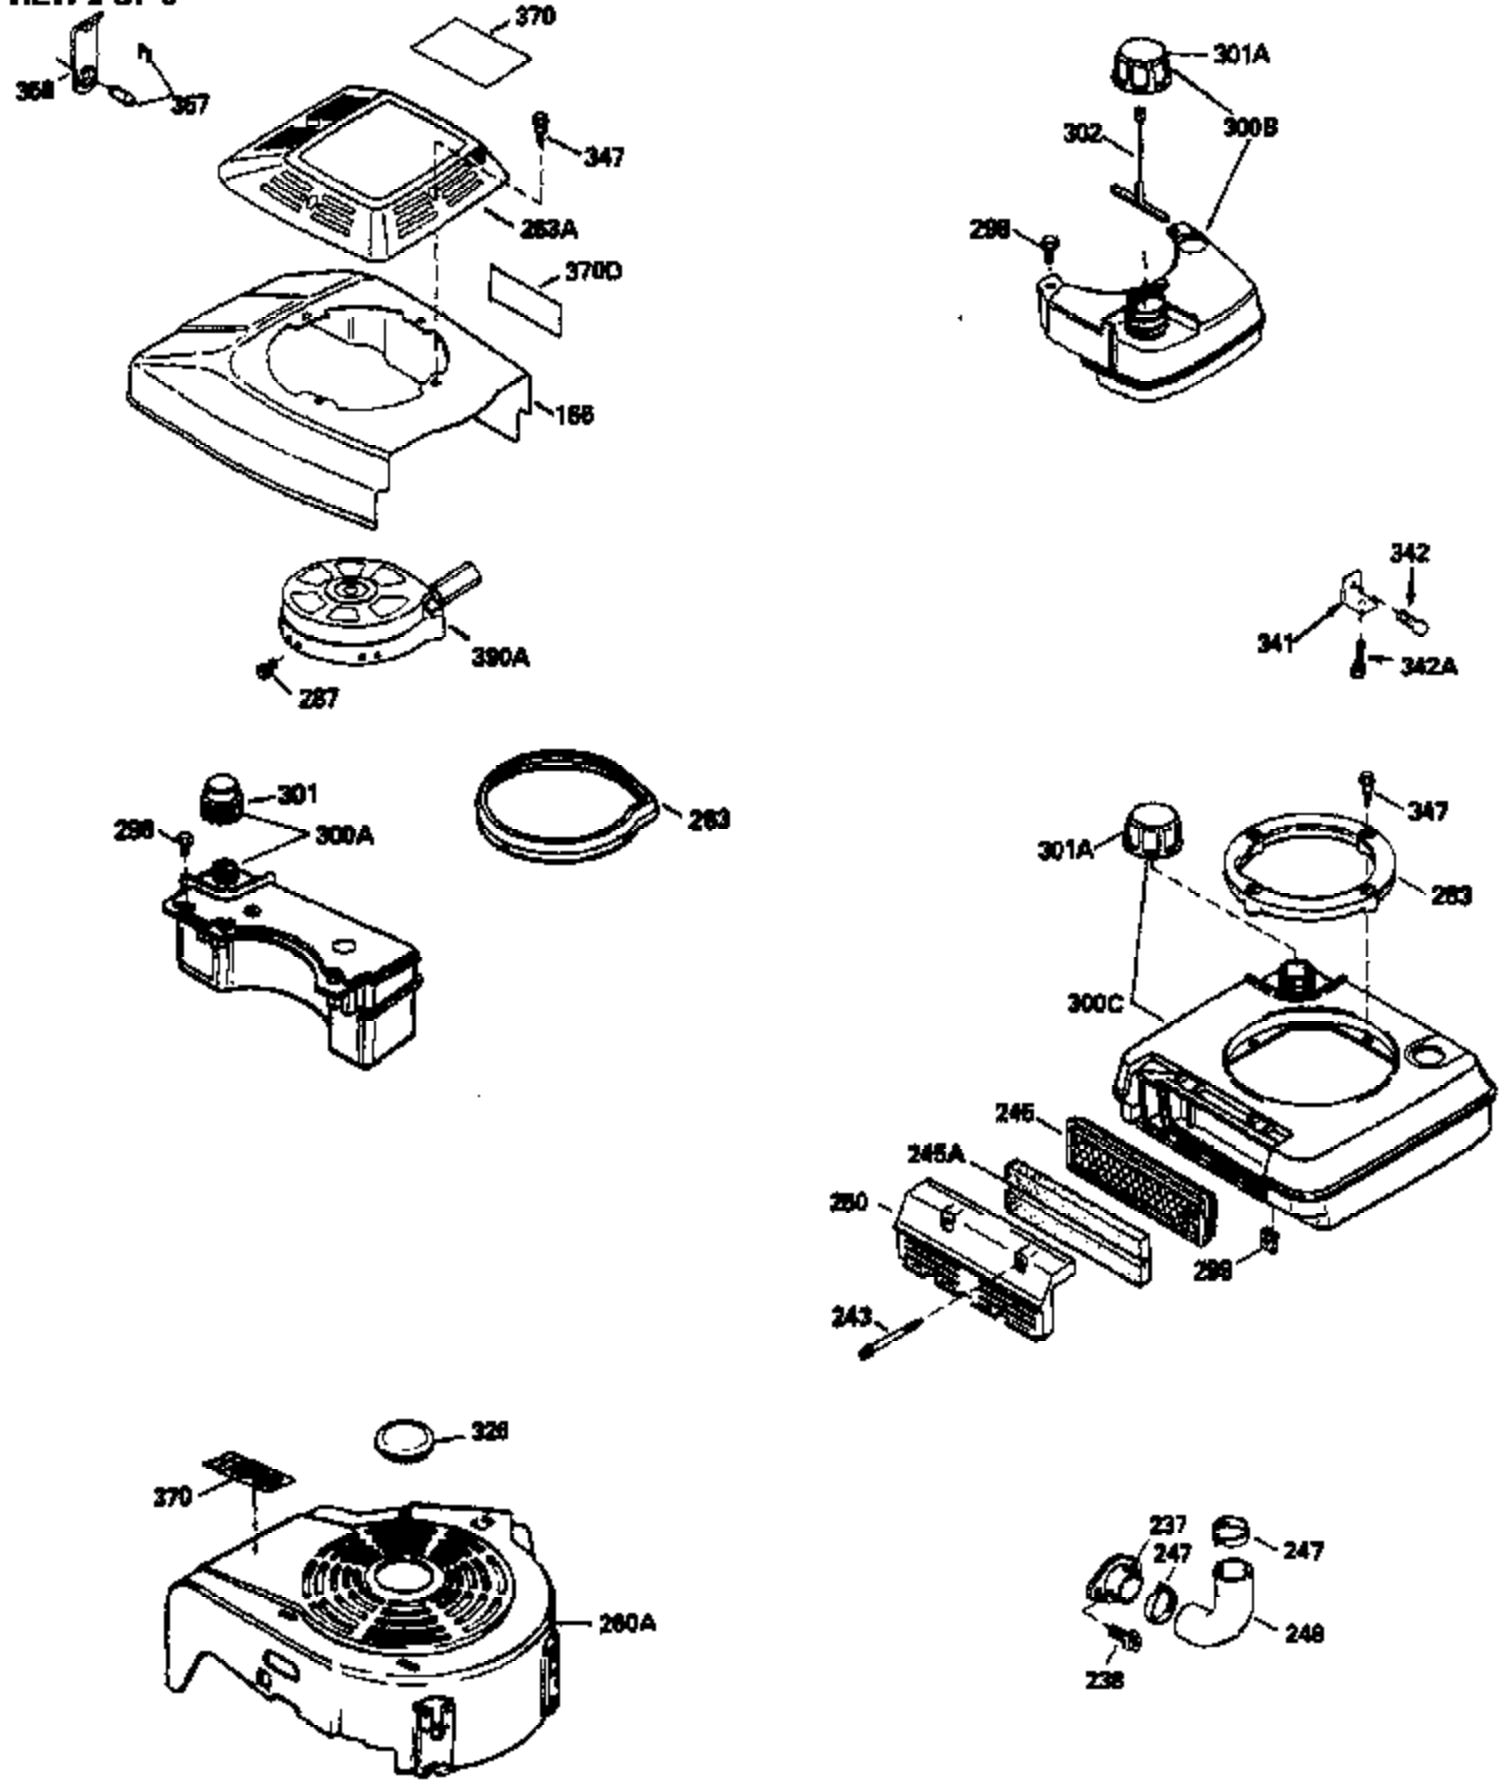

ILLUSTRATION SHOWS TYPICAL PARTS ONLY. ORDER BY PART NUMBER. PARTS NOT LISTED ARE SUPPLIED BY OEM.

VIEW 2 OF 3

Ref #	Part Number	Qty	Description
12B	34695	1	Breather Tube Elbow
166	35820	1	Engine Shroud
238	650937	2	Screw, 10-32 x 43/64"
245A	35937	1	Air Cleaner Filter
245	35850A	1	Air Cleaner Filter
250	35823	1	Air Cleaner Cover
263A	35821	1	Starter Grill
287	650926	2	Screw, 8-32 x 21/64"
301	35355	1	Fuel Cap
347	650898	4	Screw, 10-32 x 27/32"
370	35841	1	Name Decal
370C	36260	1	Primer Decal