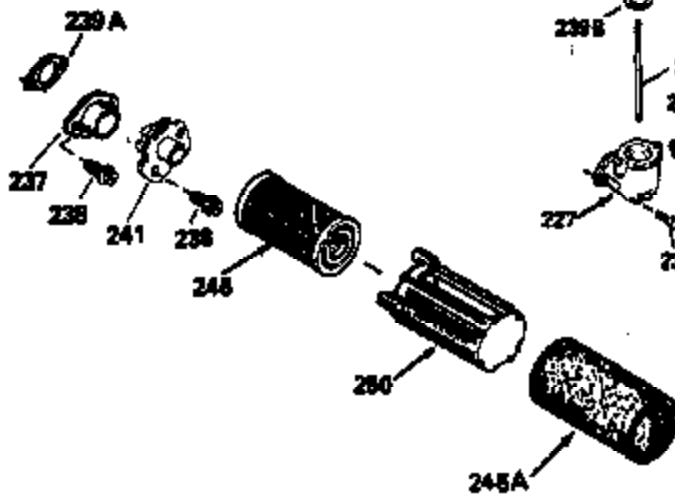

ILLUSTRATION SHOWS TYPICAL PARTS ONLY. ORDER BY PART NUMBER. PARTS NOT LISTED ARE SUPPLIED BY OEM.

VIEW 3 OF 3

Ref #	Part Number	Qty	Description
12B	34695	1	Breather Tube Elbow
19	33578	1	Extension Spring
69	35261	1	* Mounting Flange Gasket
182	6201	2	Screw, 1/4-28 x 7/8"
185	35363	1	Intake Pipe
186	34337	1	Governor Link
223	650451	2	Screw, 1/4-20 x 1"
227	35849	1	Air Cleaner Elbow
228	650962	1	Stud & Nut Ass'y.
229	650962	1	Stud & Nut Ass'y.
233	35818	1	Air Cleaner Bracket
238	650937	2	Screw, 10-32 x 43/64"
239	35848	1	Air Cleaner Gasket
245A	35937	1	Air Cleaner Filter
245	35850A	1	Air Cleaner Filter
250	35823	1	Air Cleaner Cover
251	650933	2	Wing Nut, 1/4-20
260	35826	1	Blower Housing
263A	35821	1	Starter Grill
276	33753	1	Locking Plate
277	650795	2	Screw, 1/4-20 x 2-1/4"
322	35013	1	Connector Body
361	650831	2	Screw, 1/4-20 x 1/2"
370C	36260	1	Primer Decal
395	35707	1	Electric Starter Motor (12 Volt)