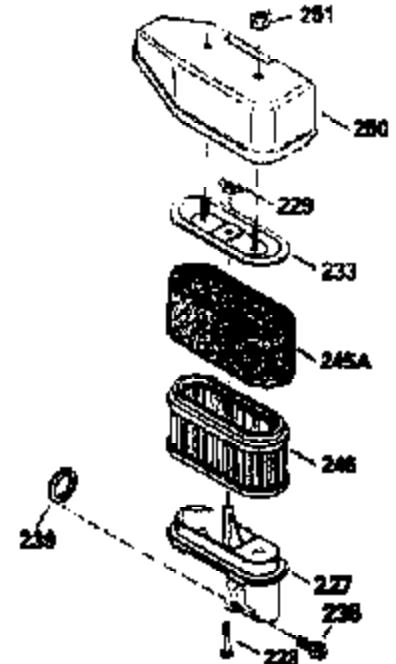

ILLUSTRATION SHOWS TYPICAL PARTS ONLY. ORDER BY PART NUMBER. PARTS NOT LISTED ARE SUPPLIED BY OEM.

VIEW 3 OF 3

Ref #	Part Number	Qty	Description
12B	34695	1	Breather Tube Elbow
19	33578	1	Extension Spring
69	35261	1	* Mounting Flange Gasket
182	6201	2	Screw, 1/4-28 x 7/8"
185	35363	1	Intake Pipe
186	34337	1	Governor Link
223	650451	2	Screw, 1/4-20 x 1"
227	35849	1	Air Cleaner Elbow
228	650962	1	Stud & Nut Ass'y.
229	650962	1	Stud & Nut Ass'y.
233	35818	1	Air Cleaner Bracket
238	650937	2	Screw, 10-32 x 43/64"
239	35848	1	Air Cleaner Gasket
245A	35937	1	Air Cleaner Filter
245	35850A	1	Air Cleaner Filter
250	35823	1	Air Cleaner Cover
251	650933	2	Wing Nut, 1/4-20
260	35826	1	Blower Housing
263A	35821	1	Starter Grill
276	33753	1	Locking Plate
277	650795	2	Screw, 1/4-20 x 2-1/4"
322	35013	1	Connector Body
361	650831	2	Screw, 1/4-20 x 1/2"
370C	36260	1	Primer Decal
395	35707	1	Electric Starter Motor (12 Volt)