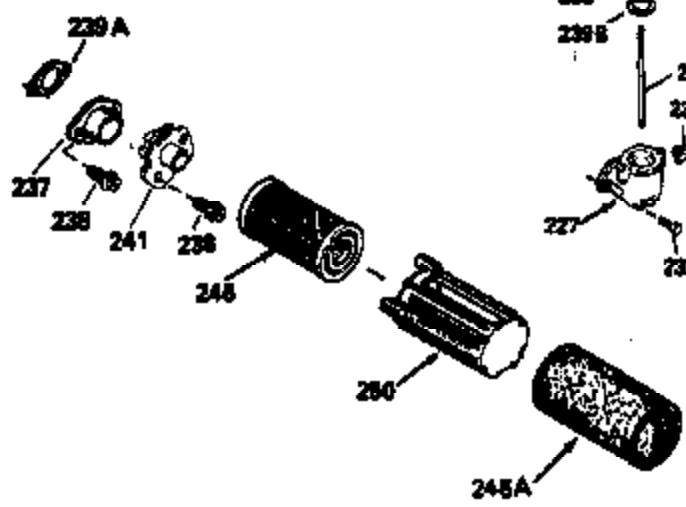

ILLUSTRATION SHOWS TYPICAL PARTS ONLY. ORDER BY PART NUMBER. PARTS NOT LISTED ARE SUPPLIED BY OEM.

VIEW 3 OF 3

Ref #	Part Number	Qty	Description
12B	34695	1	Breather Tube Elbow
19	33578	1	Extension Spring
69	35261	1	* Mounting Flange Gasket
182	6201	2	Screw, 1/4-28 x 7/8"
185	35363	1	Intake Pipe
186	34337	1	Governor Link
223	650451	2	Screw, 1/4-20 x 1"
227	35849	1	Air Cleaner Elbow
228	650962	1	Stud & Nut Ass'y.
229	650962	1	Stud & Nut Ass'y.
233	35818	1	Air Cleaner Bracket
238	650937	2	Screw, 10-32 x 43/64"
239	35848	1	Air Cleaner Gasket
245	35850A	1	Air Cleaner Filter
245A	35937	1	Air Cleaner Filter
250	35823	1	Air Cleaner Cover
251	650933	2	Wing Nut, 1/4-20
260	35826	1	Blower Housing
263A	35821	1	Starter Grill
276	33753	1	Locking Plate
277	650795	2	Screw, 1/4-20 x 2-1/4"
370C	36260	1	Primer Decal