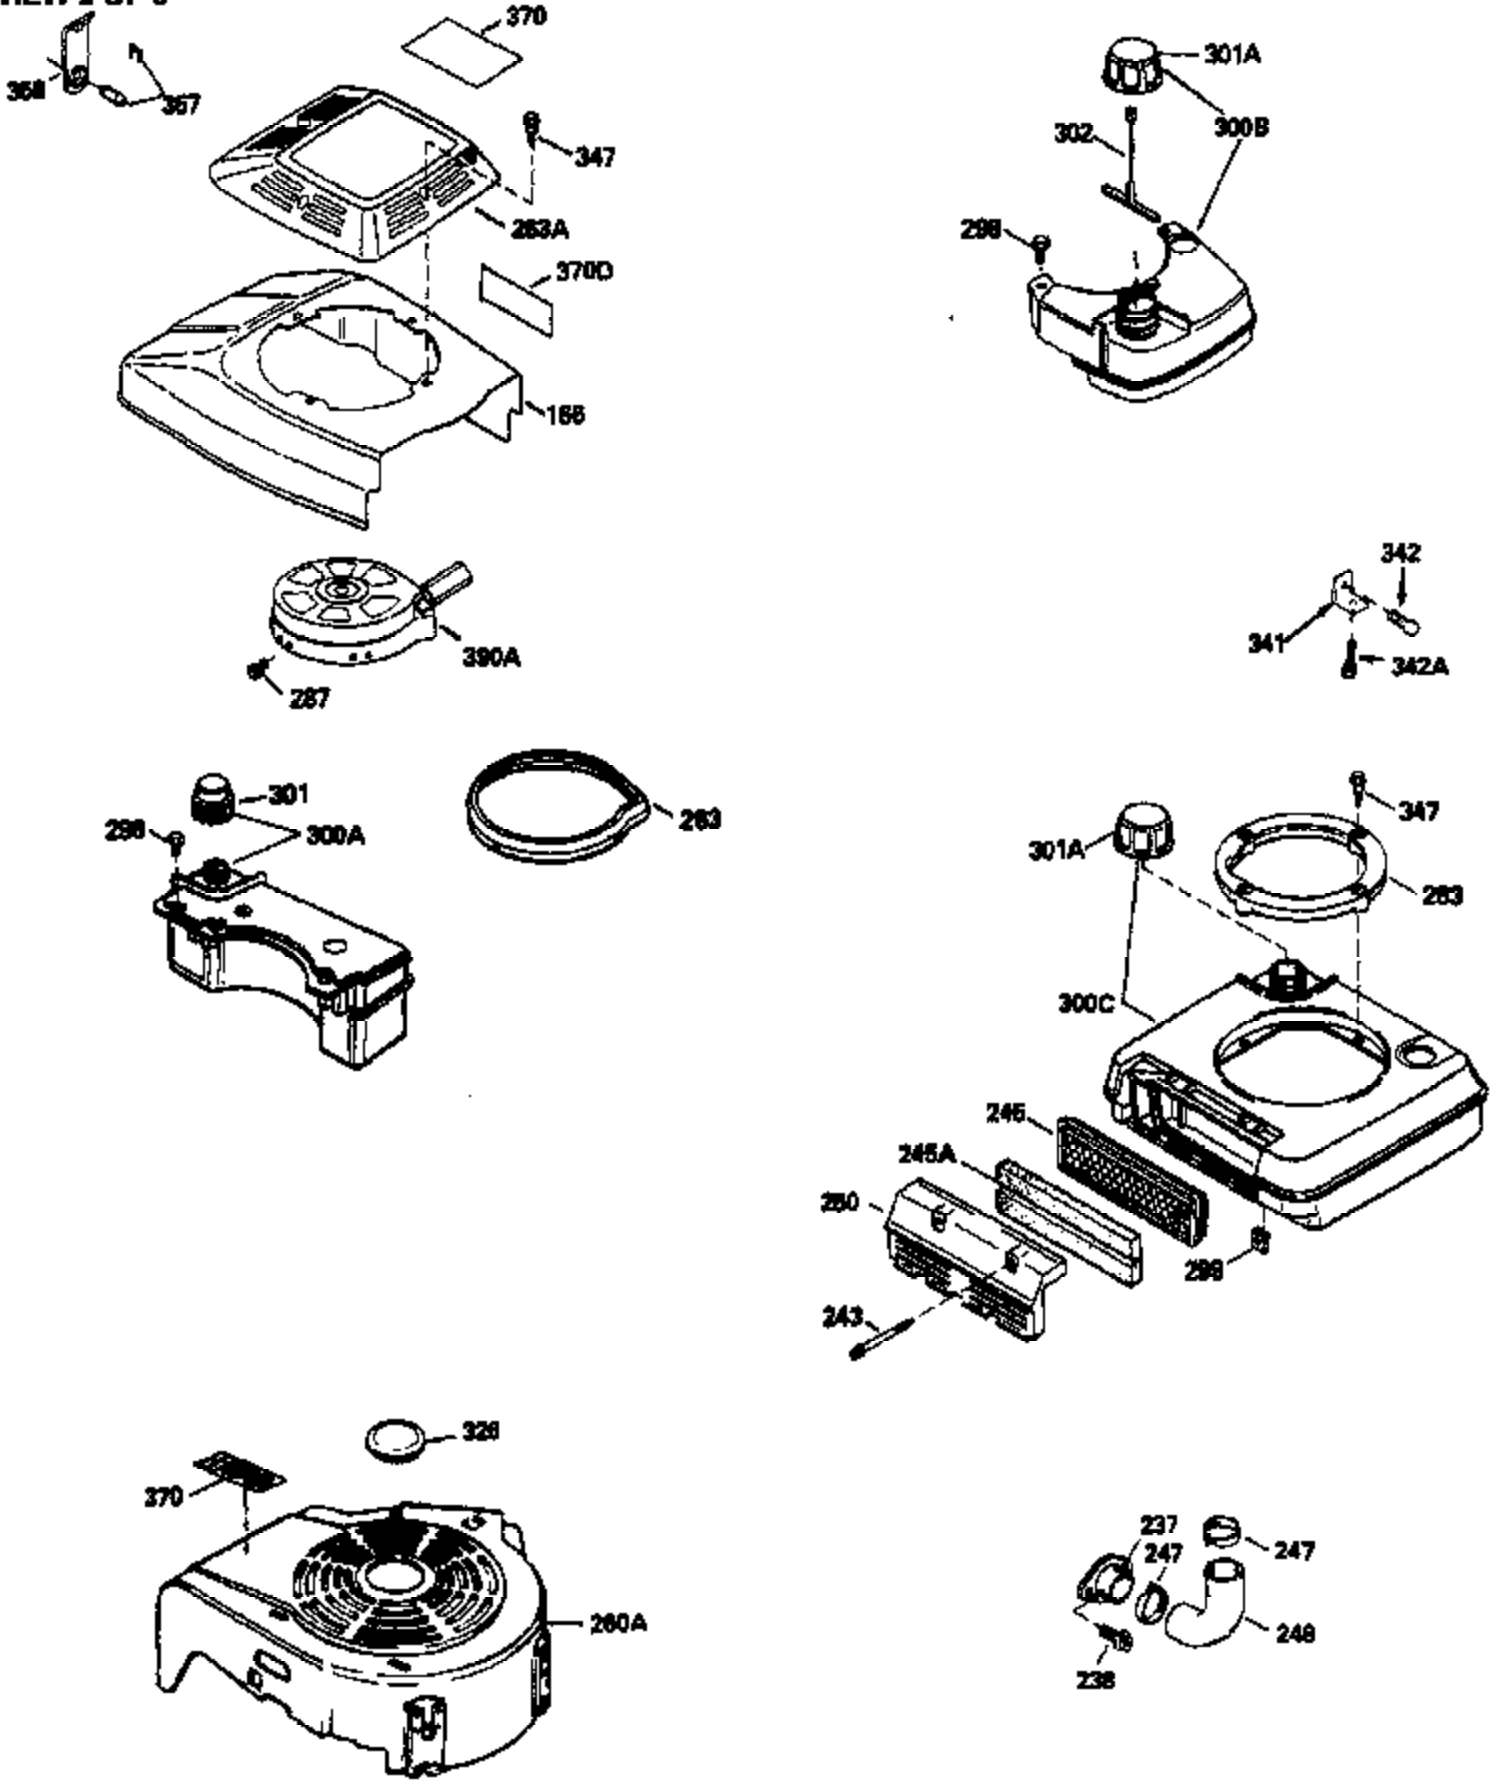

ILLUSTRATION SHOWS TYPICAL PARTS ONLY. ORDER BY PART NUMBER. PARTS NOT LISTED ARE SUPPLIED BY OEM.

VIEW 2 OF 3

Ref #	Part Number	Qty	Description
12B	34695	1	Breather Tube Elbow
166	35820	1	Engine Shroud
238	650937	2	Screw, 10-32 x 43/64"
245	35850A	1	Air Cleaner Filter
245A	35937	1	Air Cleaner Filter
250	35823	1	Air Cleaner Cover
263A	35821	1	Starter Grill
287	650926	2	Screw, 8-32 x 21/64"
301	35355	1	Fuel Cap
347	650898	4	Screw, 10-32 x 27/32"
370C	36260	1	Primer Decal