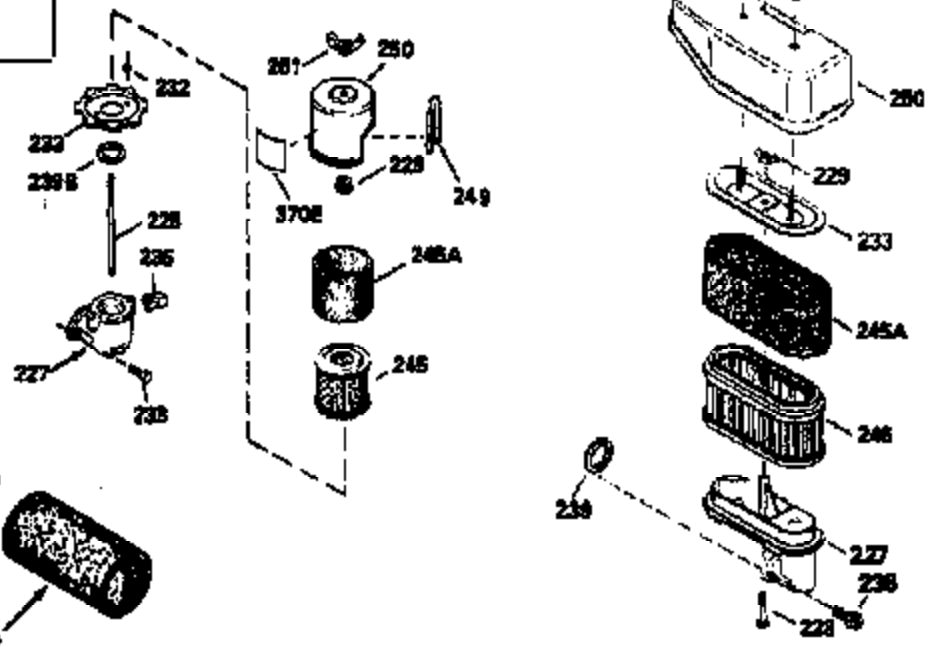

ILLUSTRATION SHOWS TYPICAL PARTS ONLY. ORDER BY PART NUMBER. PARTS NOT LISTED ARE SUPPLIED BY OEM.

VIEW 3 OF 3

Ref #	Part Number	Qty	Description
12B	34695	1	Breather Tube Elbow
19	33578	1	Extension Spring
69	35261	1	* Mounting Flange Gasket
182	6201	2	Screw, 1/4-28 x 7/8"
185	35363	1	Intake Pipe
186	34337	1	Governor Link
223	650451	2	Screw, 1/4-20 x 1"
227	35849	1	Air Cleaner Elbow
228	650962	1	Stud & Nut Ass'y.
229	650962	1	Stud & Nut Ass'y.
233	35818	1	Air Cleaner Bracket
238	650937	2	Screw, 10-32 x 43/64"
239	35848	1	Air Cleaner Gasket
245	35850A	1	Air Cleaner Filter
245A	35937	1	Air Cleaner Filter
250	35823	1	Air Cleaner Cover
251	650933	2	Wing Nut, 1/4-20
260	35826	1	Blower Housing
263A	35821	1	Starter Grill
276	33753	1	Locking Plate
277	650795	2	Screw, 1/4-20 x 2-1/4"
370C	36260	1	Primer Decal