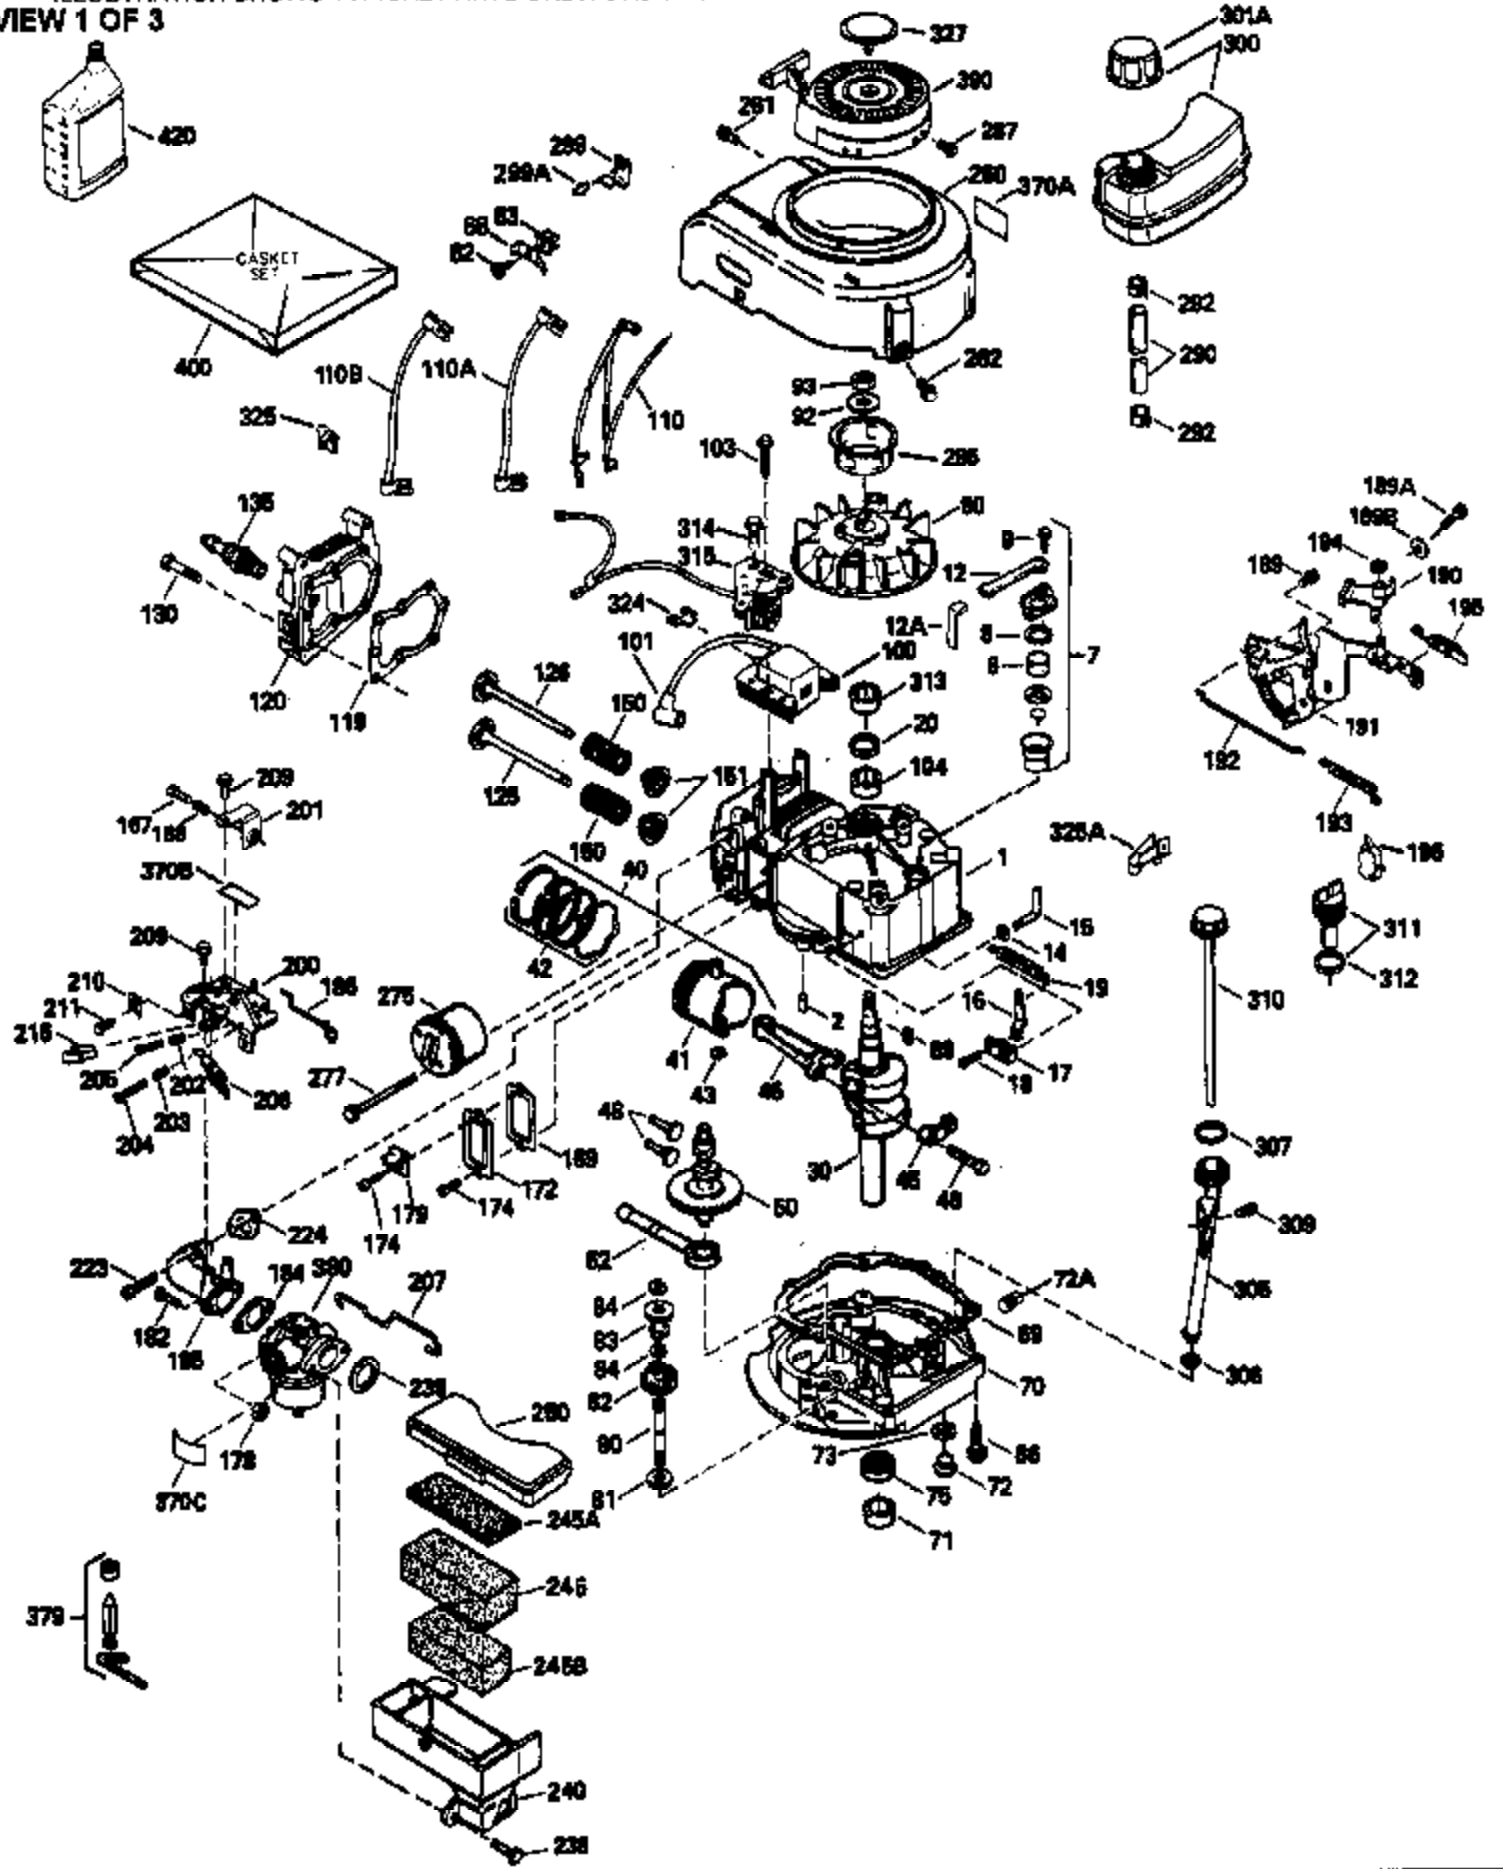

ILLUSTRATION SHOWS TYPICAL PARTS ONLY. ORDER BY PART NUMBER. PARTS NOT LISTED ARE SUPPLIED BY OEM.

VIEW 1 OF 3