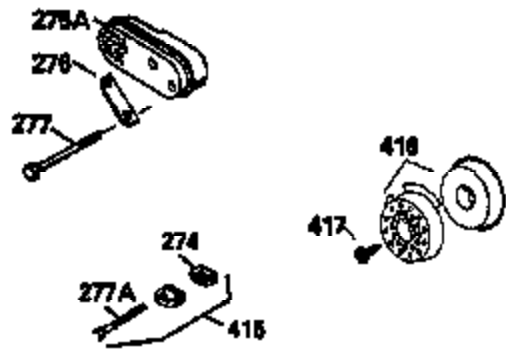

ILLUSTRATION SHOWS TYPICAL PARTS ONLY. ORDER BY PART NUMBER. PARTS NOT LISTED ARE SUPPLIED BY OEM.

VIEW 3 OF 3

Ref #	Part Number	Qty	Description
12B	34695	1	Breather Tube Elbow
19	33578	1	Extension Spring
69	35261	1	* Mounting Flange Gasket
182	6201	2	Screw, 1/4-28 x 7/8"
185	35363	1	Intake Pipe
186	34337	1	Governor Link
223	650451	2	Screw, 1/4-20 x 1"
227	35849	1	Air Cleaner Elbow
228	650962	1	Stud & Nut Ass'y.
229	650962	1	Stud & Nut Ass'y.
233	35818	1	Air Cleaner Bracket
238	650937	2	Screw, 10-32 x 43/64"
239	35848	1	Air Cleaner Gasket
245	35850A	1	Air Cleaner Filter
245A	35937	1	Air Cleaner Filter
250	35823	1	Air Cleaner Cover
251	650933	2	Wing Nut, 1/4-20
260	35826	1	Blower Housing
263A	35821	1	Starter Grill
276	33753	1	Locking Plate
277	650795	2	Screw, 1/4-20 x 2-1/4"
370C	36260	1	Primer Decal