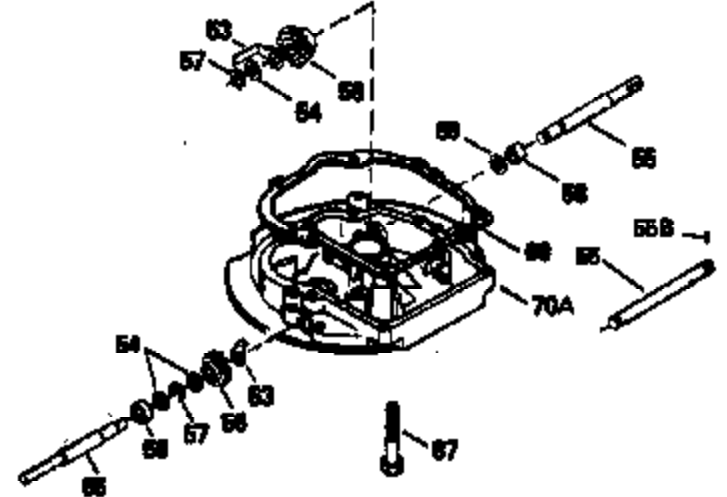

ILLUSTRATION SHOWS TYPICAL PARTS ONLY. ORDER BY PART NUMBER. PARTS NOT LISTED ARE SUPPLIED BY OEM.

VIEW 2 OF 3

Ref #	Part Number	Qty	Description
12B	34695	1	Breather Tube Elbow
166	35820	1	Engine Shroud
238	650937	2	Screw, 10-32 x 43/64"
245	35850A	1	Air Cleaner Filter
245A	35937	1	Air Cleaner Filter
250	35823	1	Air Cleaner Cover
263A	35821	1	Starter Grill
287	650926	2	Screw, 8-32 x 21/64"
301	35355	1	Fuel Cap
347	650898	4	Screw, 10-32 x 27/32"
370C	36260	1	Primer Decal

ILLUSTRATION SHOWS TYPICAL PARTS ONLY. ORDER BY PART NUMBER. PARTS NOT LISTED ARE SUPPLIED BY OEM.

VIEW 3 OF 3

Ref #	Part Number	Qty	Description
12B	34695	1	Breather Tube Elbow
19	33578	1	Extension Spring
69	35261	1	* Mounting Flange Gasket
182	6201	2	Screw, 1/4-28 x 7/8"
185	35363	1	Intake Pipe
186	34337	1	Governor Link
223	650451	2	Screw, 1/4-20 x 1"
227	35849	1	Air Cleaner Elbow
228	650962	1	Stud & Nut Ass'y.
229	650962	1	Stud & Nut Ass'y.
233	35818	1	Air Cleaner Bracket
238	650937	2	Screw, 10-32 x 43/64"
239	35848	1	Air Cleaner Gasket
245	35850A	1	Air Cleaner Filter
245A	35937	1	Air Cleaner Filter
250	35823	1	Air Cleaner Cover
251	650933	2	Wing Nut, 1/4-20
260	35826	1	Blower Housing
263A	35821	1	Starter Grill
276	33753	1	Locking Plate
277	650795	2	Screw, 1/4-20 x 2-1/4"
370C	36260	1	Primer Decal