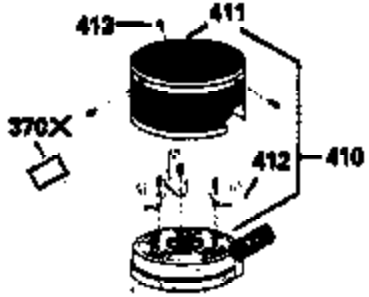

ILLUSTRATION SHOWS TYPICAL PARTS ONLY. ORDER BY PART NUMBER. PARTS NOT LISTED ARE SUPPLIED BY OEM.

VIEW 3 OF 3

Ref #	Part Number	Qty	Description
12B	34695	1	Breather Tube Elbow
19	33578	1	Extension Spring
69	35261	1	* Mounting Flange Gasket
182	6201	2	Screw, 1/4-28 x 7/8"
185	35363	1	Intake Pipe
186	34337	1	Governor Link
223	650451	2	Screw, 1/4-20 x 1"
227	35849	1	Air Cleaner Elbow
228	650962	1	Stud & Nut Ass'y.
229	650962	1	Stud & Nut Ass'y.
233	35818	1	Air Cleaner Bracket
238	650937	2	Screw, 10-32 x 43/64"
239	35848	1	Air Cleaner Gasket
245	35850A	1	Air Cleaner Filter
245A	35937	1	Air Cleaner Filter
250	35823	1	Air Cleaner Cover
251	650933	2	Wing Nut, 1/4-20
260	35826	1	Blower Housing
263A	35821	1	Starter Grill
276	33753	1	Locking Plate
277	650795	2	Screw, 1/4-20 x 2-1/4"
370C	36260	1	Primer Decal