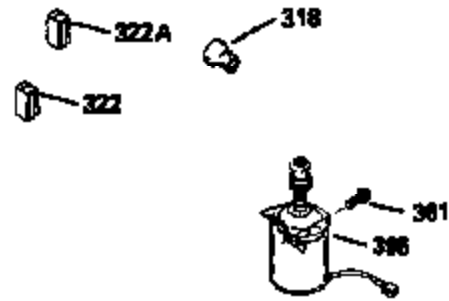

ILLUSTRATION SHOWS TYPICAL PARTS ONLY. ORDER BY PART NUMBER. PARTS NOT LISTED ARE SUPPLIED BY OEM.

VIEW 3 OF 3

Ref #	Part Number	Qty	Description
12B	34695	1	Breather Tube Elbow
19	33578	1	Extension Spring
69	35261	1	* Mounting Flange Gasket
182	6201	2	Screw, 1/4-28 x 7/8"
185	35363	1	Intake Pipe
186	34337	1	Governor Link
223	650451	2	Screw, 1/4-20 x 1"
227	35849	1	Air Cleaner Elbow
228	650962	1	Stud & Nut Ass'y.
229	650962	1	Stud & Nut Ass'y.
233	35818	1	Air Cleaner Bracket
238	650937	2	Screw, 10-32 x 43/64"
239	35848	1	Air Cleaner Gasket
245	35850A	1	Air Cleaner Filter
245A	35937	1	Air Cleaner Filter
250	35823	1	Air Cleaner Cover
251	650933	2	Wing Nut, 1/4-20
260	35826	1	Blower Housing
263A	35821	1	Starter Grill
276	33753	1	Locking Plate
277	650795	2	Screw, 1/4-20 x 2-1/4"
370C	36260	1	Primer Decal