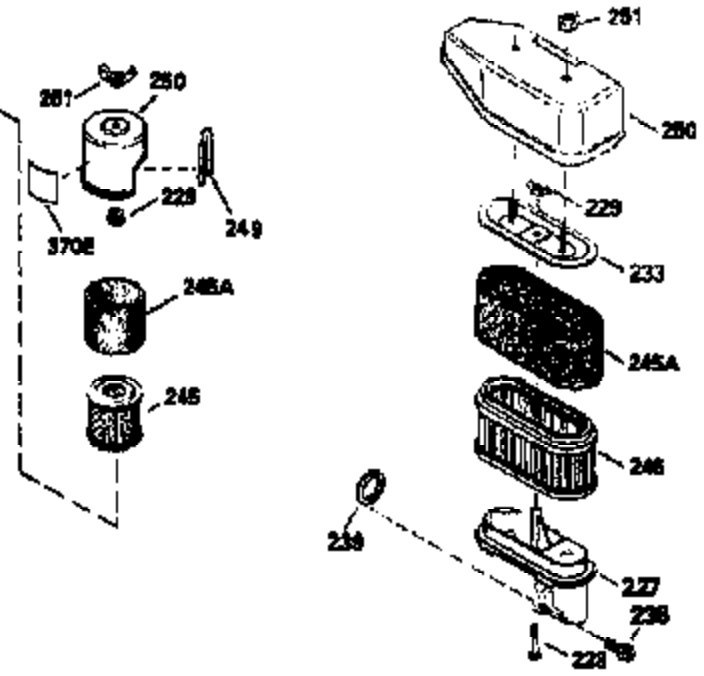

ILLUSTRATION SHOWS TYPICAL PARTS ONLY. ORDER BY PART NUMBER. PARTS NOT LISTED ARE SUPPLIED BY OEM.

VIEW 3 OF 3

Ref #	Part Number	Qty	Description
19	35998	1	Extension Spring
53	31745	1	Washer
55	34647	1	P.T.O. Shaft
56	33401	1	R.H. Worm Gear
57	33537	1	Retaining Ring
58	31744	1	Oil Seal
59	31747	2	Washer
69	35261	1	* Mounting Flange Gasket
87	650492	1	Screw, 1/4-20 x 2-1/4"
182	6201	2	Screw, 1/4-28 x 7/8"
185	31384A	1	Intake Pipe (Incl. 224)
186	36201	1	Governor Link
223	650451	2	Screw, 1/4-20 x 1"
238	650806	2	Screw, 10-32 x 5/8"
239	34338	1	* Air Cleaner Gasket
245	34340	1	Air Cleaner Filter
250	36213	1	Air Cleaner Cover
260	36212	1	Blower Housing
276	33753	1	Locking Plate
277	650795	2	Screw, 1/4-20 x 2-1/4"