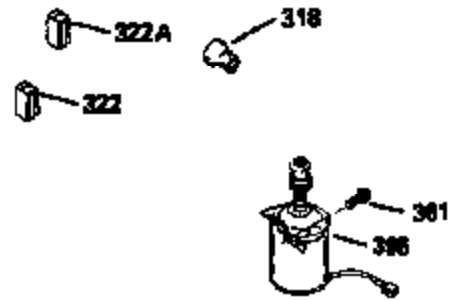

ILLUSTRATION SHOWS TYPICAL PARTS ONLY. ORDER BY PART NUMBER. PARTS NOT LISTED ARE SUPPLIED BY OEM.

VIEW 3 OF 3

Ref #	Part Number	Qty	Description
19	35998	1	Extension Spring
53	31745	1	Washer
55	34647	1	P.T.O. Shaft
56	33401	1	R.H. Worm Gear
57	33537	1	Retaining Ring
58	31744	1	Oil Seal
59	31747	2	Washer
69	35261	1	* Mounting Flange Gasket
87	650492	1	Screw, 1/4-20 x 2-1/4"
182	6201	2	Screw, 1/4-28 x 7/8"
185	31384A	1	Intake Pipe (Incl. 224)
186	36201	1	Governor Link
223	650451	2	Screw, 1/4-20 x 1"
238	650806	2	Screw, 10-32 x 5/8"
239	34338	1	* Air Cleaner Gasket
245	34340	1	Air Cleaner Filter
250	36213	1	Air Cleaner Cover
260	36212	1	Blower Housing
276	33753	1	Locking Plate
277	650795	2	Screw, 1/4-20 x 2-1/4"