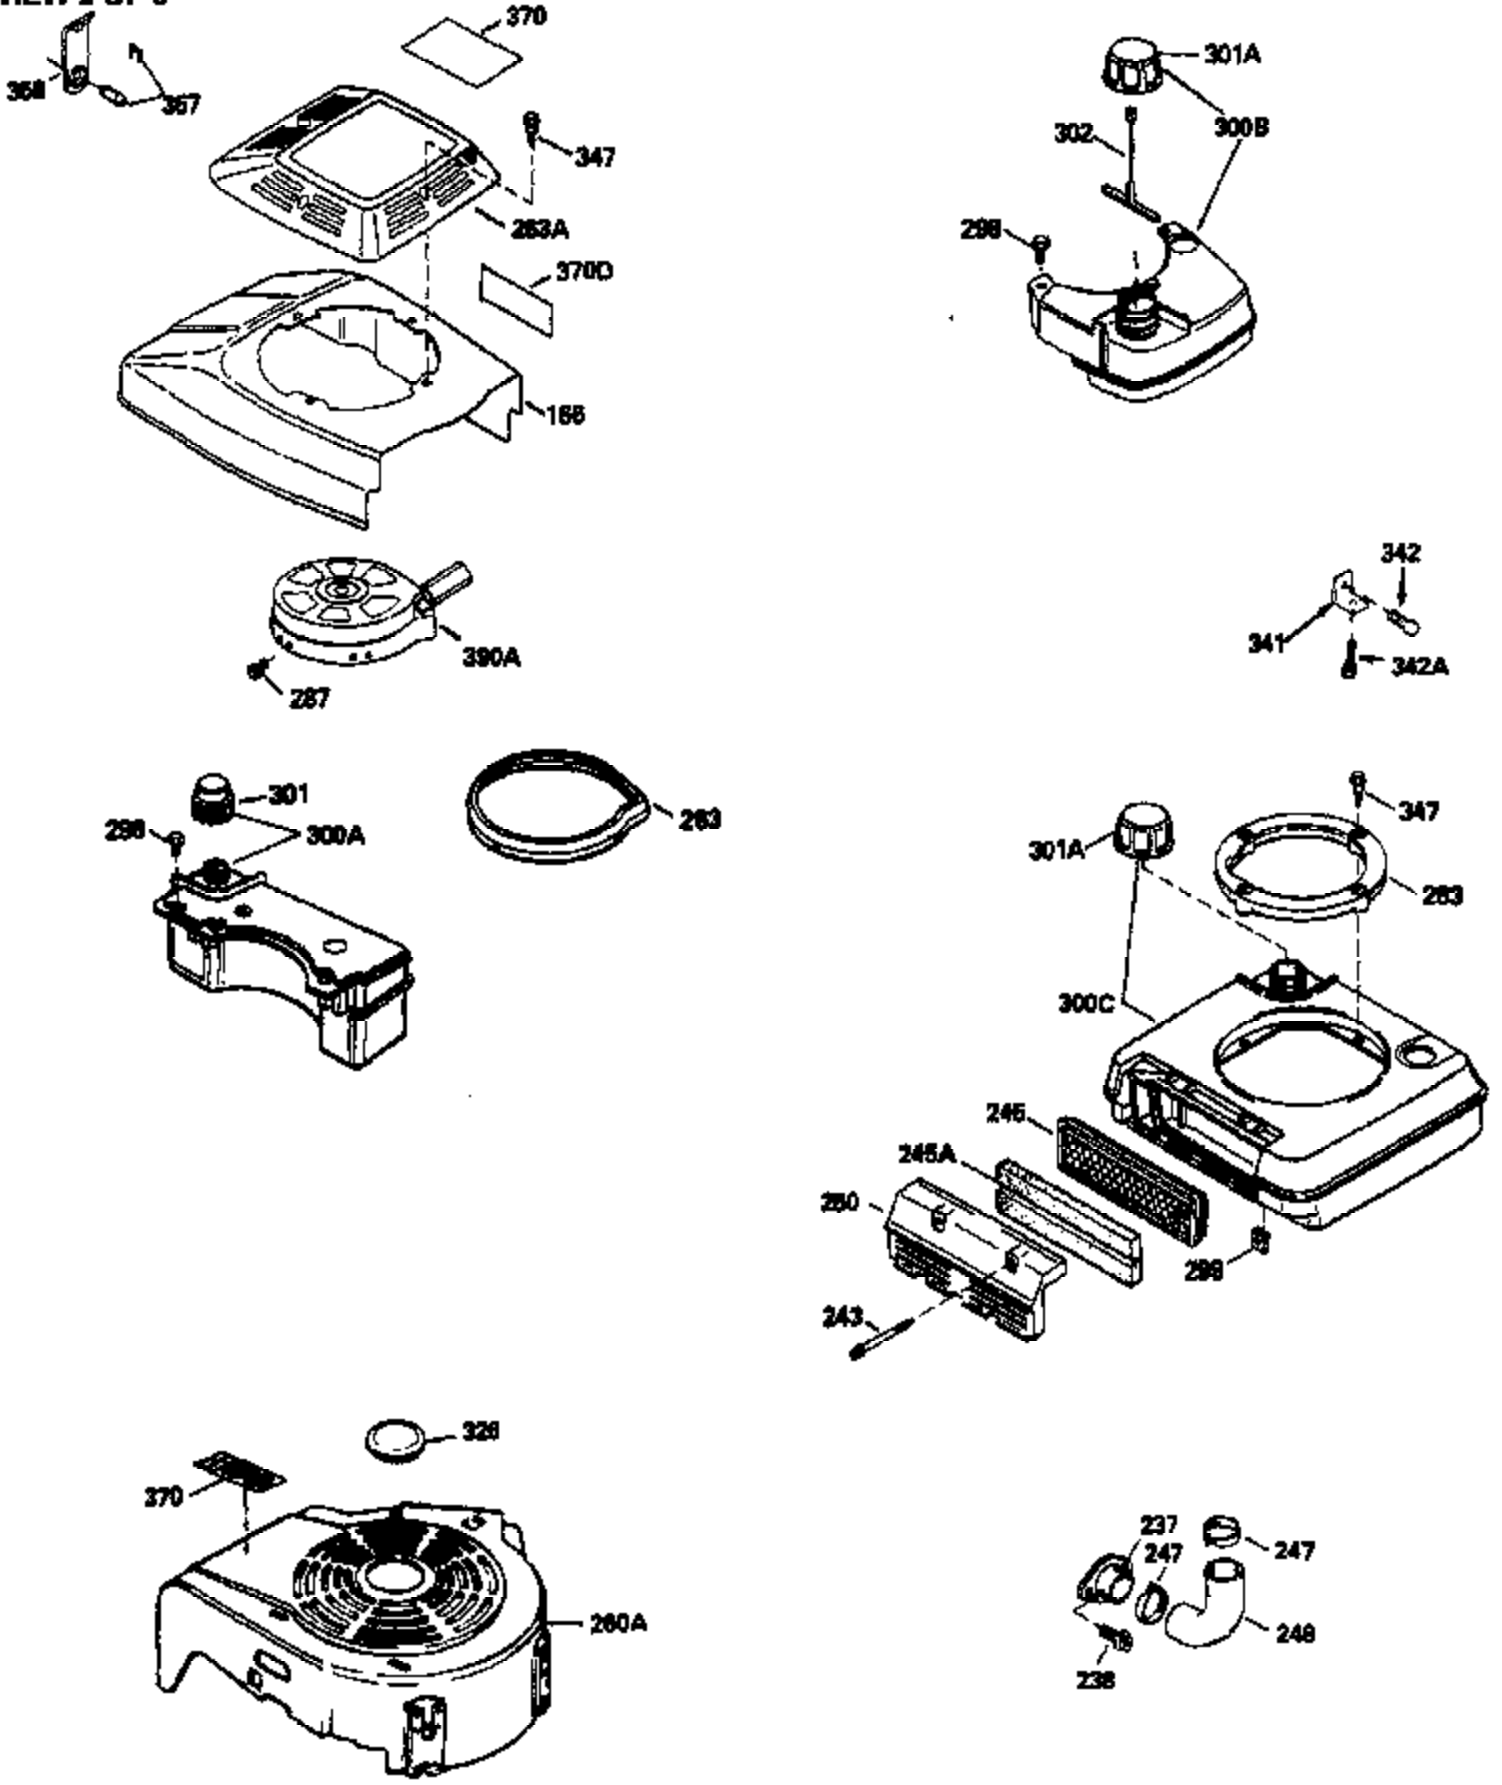

ILLUSTRATION SHOWS TYPICAL PARTS ONLY. ORDER BY PART NUMBER. PARTS NOT LISTED ARE SUPPLIED BY OEM.
VIEW 2 OF 3

Ref #	Part Number	Qty	Description
238	650806	2	Screw, 10-32 x 5/8"
245	34340	1	Air Cleaner Filter
250	36213	1	Air Cleaner Cover
287	650884	2	Screw, 8-32 x 1/2"
301	33032	1	Fuel Cap
370	34346	1	Instruction Decal