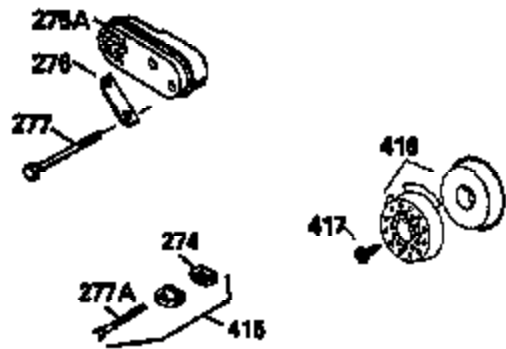

ILLUSTRATION SHOWS TYPICAL PARTS ONLY. ORDER BY PART NUMBER. PARTS NOT LISTED ARE SUPPLIED BY OEM.

VIEW 3 OF 3

Ref #	Part Number	Qty	Description
19	35998	1	Extension Spring
53	31745	1	Washer
55	34647	1	P.T.O. Shaft
56	33401	1	R.H. Worm Gear
57	33537	1	Retaining Ring
58	31744	1	Oil Seal
59	31747	2	Washer
69	35261	1	* Mounting Flange Gasket
87	650492	1	Screw, 1/4-20 x 2-1/4"
182	6201	2	Screw, 1/4-28 x 7/8"
185	31384A	1	Intake Pipe (Incl. 224)
186	36201	1	Governor Link
223	650451	2	Screw, 1/4-20 x 1"
238	650806	2	Screw, 10-32 x 5/8"
239	34338	1	* Air Cleaner Gasket
245	34340	1	Air Cleaner Filter
250	36213	1	Air Cleaner Cover
260	36212	1	Blower Housing
276	33753	1	Locking Plate
277	650795	2	Screw, 1/4-20 x 2-1/4"