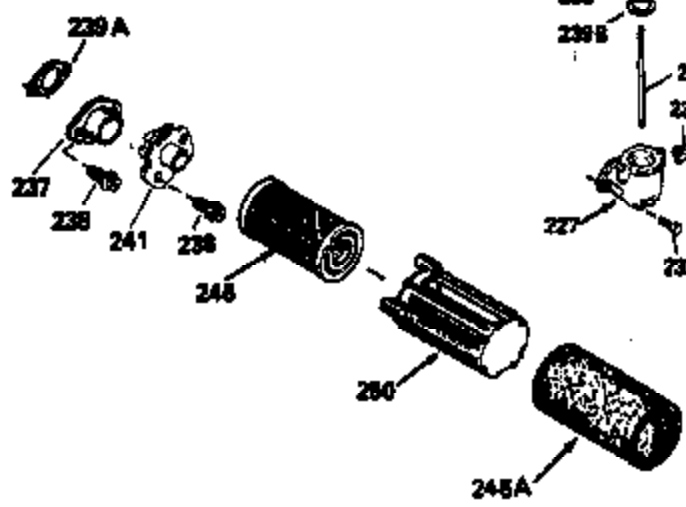

ILLUSTRATION SHOWS TYPICAL PARTS ONLY. ORDER BY PART NUMBER. PARTS NOT LISTED ARE SUPPLIED BY OEM.

VIEW 3 OF 3

Ref #	Part Number	Qty	Description
19	35998	1	Extension Spring
53	31745	1	Washer
55	34647	1	P.T.O. Shaft
56	33401	1	R.H. Worm Gear
57	33537	1	Retaining Ring
58	31744	1	Oil Seal
59	31747	2	Washer
69	35261	1	* Mounting Flange Gasket
87	650492	1	Screw, 1/4-20 x 2-1/4"
182	6201	2	Screw, 1/4-28 x 7/8"
185	31384A	1	Intake Pipe (Incl. 224)
186	36201	1	Governor Link
223	650451	2	Screw, 1/4-20 x 1"
238	650806	2	Screw, 10-32 x 5/8"
239	34338	1	* Air Cleaner Gasket
245	34340	1	Air Cleaner Filter
250	36213	1	Air Cleaner Cover
260	36212	1	Blower Housing
276	33753	1	Locking Plate
277	650795	2	Screw, 1/4-20 x 2-1/4"