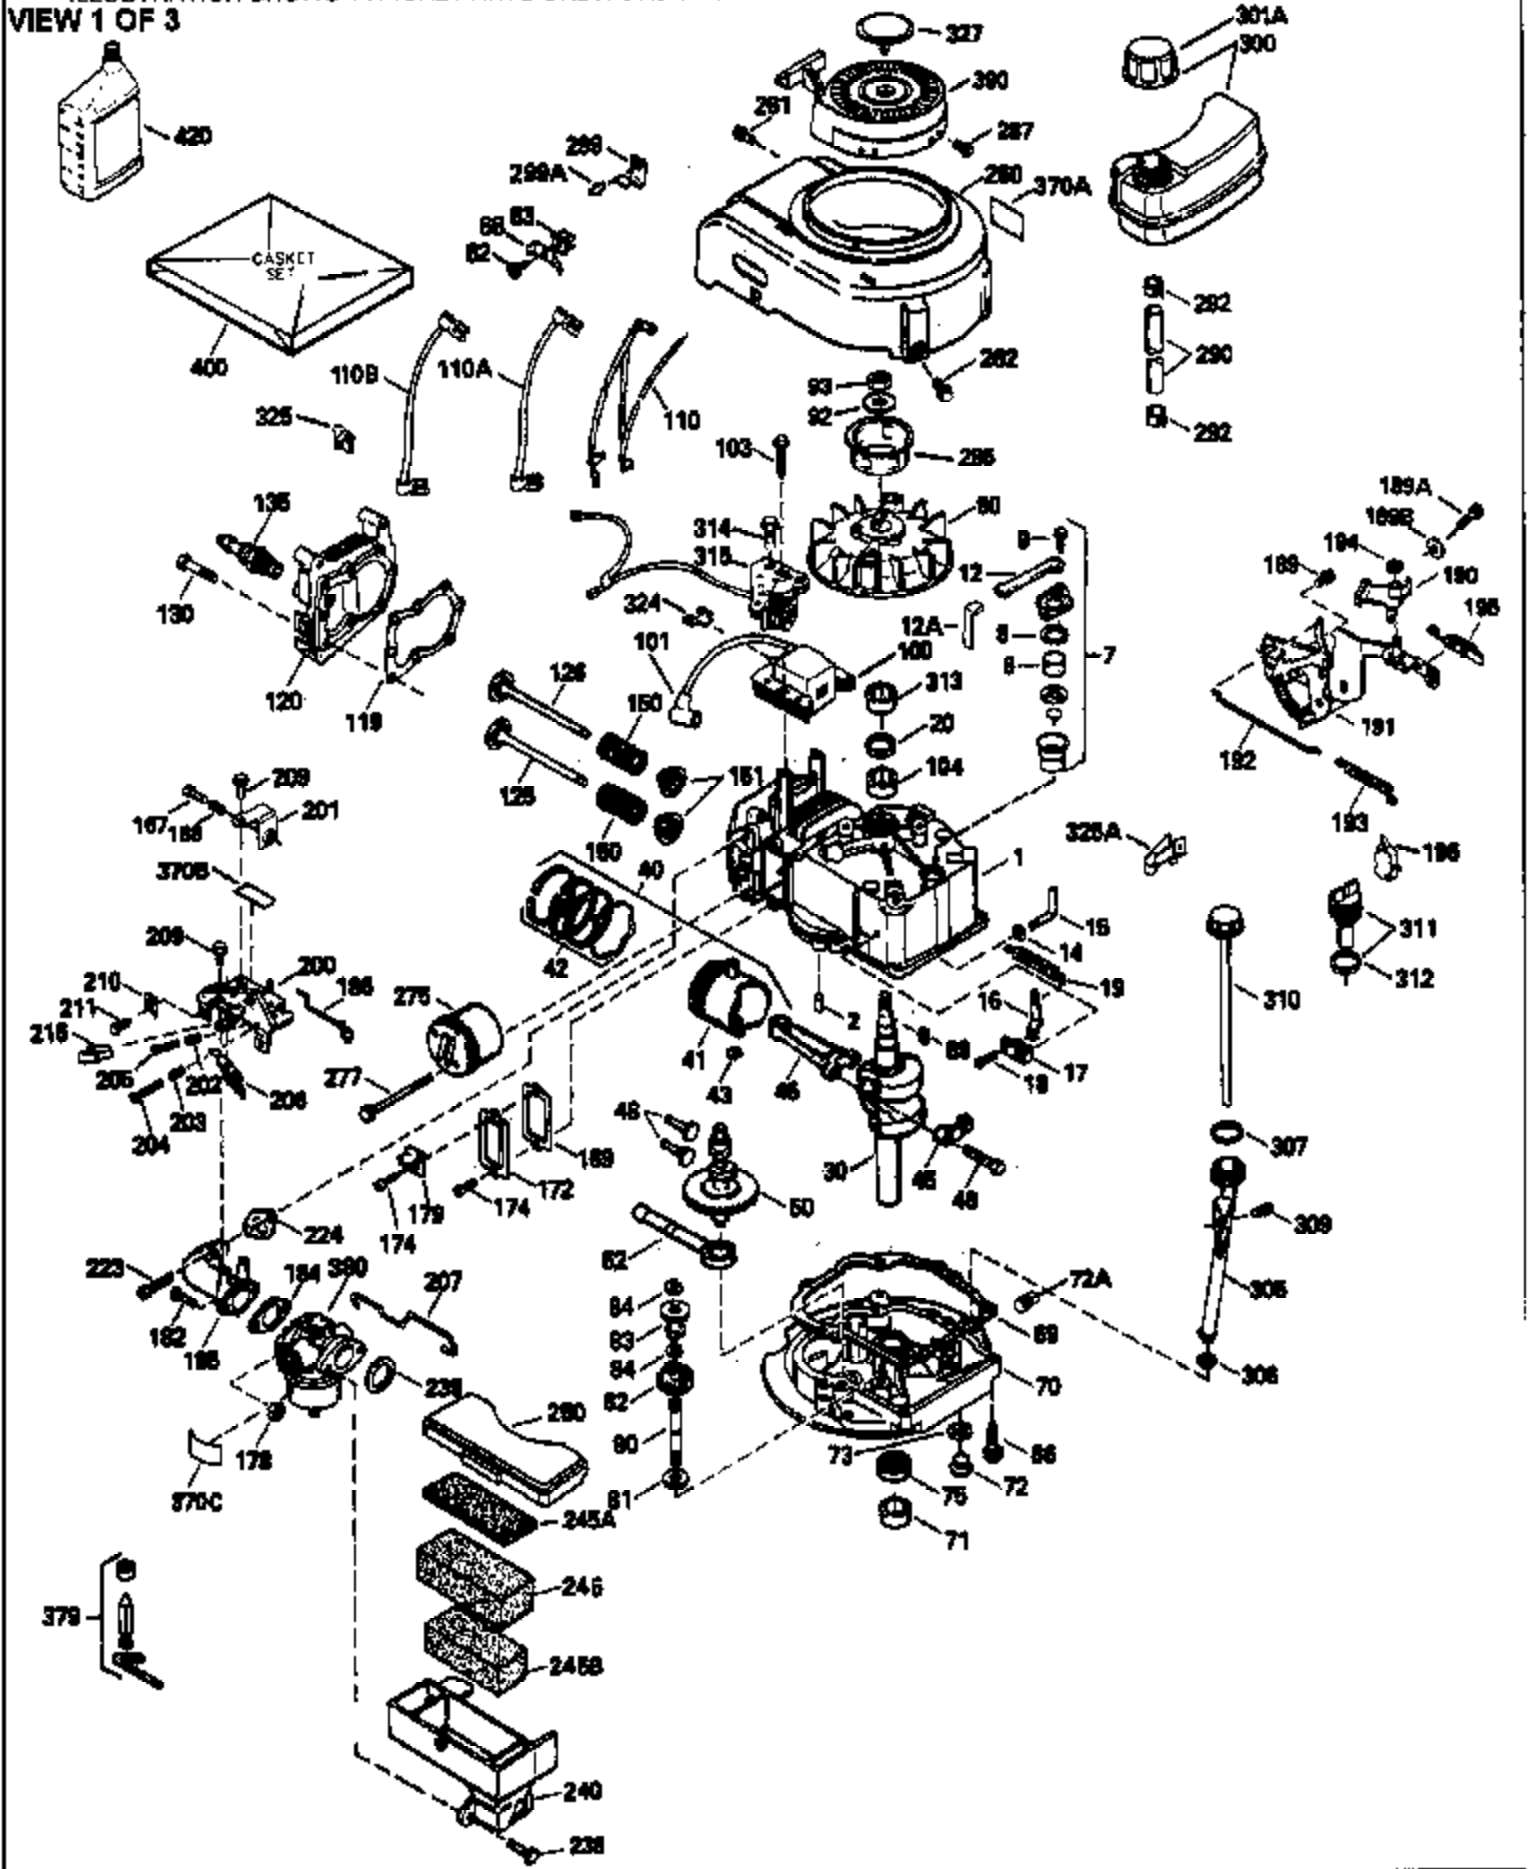

ILLUSTRATION SHOWS TYPICAL PARTS ONLY. ORDER BY PART NUMBER. PARTS NOT LISTED ARE SUPPLIED BY OEM.
VIEW 1 OF 3

Ref #	Part Number	Qty	Description
1	33968B	1	Cylinder (Incl. 2 & 20)
2	26727	2	Dowel Pin
6	33734	1	Breather Element
7	34214A	1	Breather Ass'y. (Incl. 6, 8, 9 & 12)
8	33735	1	* Breather Gasket
9	30200	2	Screw, 10-24 x 9/16"
12	33886	1	Breather Tube
14	28277	1	Washer
15	31513	1	Governor Rod (Incl. 14)
16	31383A	1	Governor Lever
17	31335	1	Governor Lever Clamp
18	650548	1	Screw, 8-32 x 5/16"
19	35998	1	Extension Spring
20	32600	1	Oil Seal
30	34769A	1	Crankshaft
40	34535	1	Piston, Pin & Ring Set (Std.)
40	34536	1	Piston, Pin & Ring Set (.010" OS)
40	34537	1	Piston, Pin & Ring Set (.020" OS)
41	33562B	1	Piston & Pin Ass'y. (Std.) (Incl. 43)
41	33563B	1	Piston & Pin Ass'y. (.010" OS) (Incl. 43)
41	33564B	1	Piston & Pin Ass'y. (.020" OS) (Incl. 43)
42	33567	1	Ring Set (Std.)
42	33568	1	Ring Set (.010" OS)
42	33569	1	Ring Set (.020" OS)
43	20381	2	Piston Pin Retaining Ring
45	30963B	1	Connecting Rod Ass'y. (Incl. 46)
46	32610A	2	Connecting Rod Bolt
48	27241	2	Valve Lifter
50	33533	1	Camshaft (MCR)
52	29914	1	Oil Pump Ass'y.
69	35261	1	* Mounting Flange Gasket
70	33535B	1	Mounting Flange (Incl. 72,75,80,81,82 & 83)
72	30572	1	Oil Drain Plug
75	26208	1	Oil Seal
80	30574A	1	Governor Shaft
81	30590A	1	Washer
82	30591	1	Governor Gear Ass'y.(Incl. 81)
83	30588A	1	Governor Spool
84	29193	2	Retaining Ring
86	650488	5	Screw, 1/4-20 x 1-1/4"
89	611004	1	Flywheel Key
90	611112	1	Flywheel
92	650815	1	Belleville Washer
93	650816	1	Flywheel Nut
100	34443A	1	Solid State Ignition
101	610118	1	Spark Plug Cover
103	650814	2	Screw, Torx T-15, 10-24 x 1"
110	34961	1	Ground Wire
119	33554A	1	* Cylinder Head Gasket
120	34342	1	Cylinder Head
125	29313C	1	Exhaust Valve (Std.) (Incl. 151)
125	29315C	1	Exhaust Valve (1/32" OS) (Incl. 151)
126	29314B	1	Intake Valve (Std.) (Incl. 151)
126	29315C	1	Intake Valve (1/32" OS) (Incl. 151)
130	6021A	8	Screw, 5/16-18 x 1-1/2"
135	35395	1	Resistor Spark Plug (RJ19LM)
150	31672	2	Valve Spring
151	31673	2	Valve Spring Cap