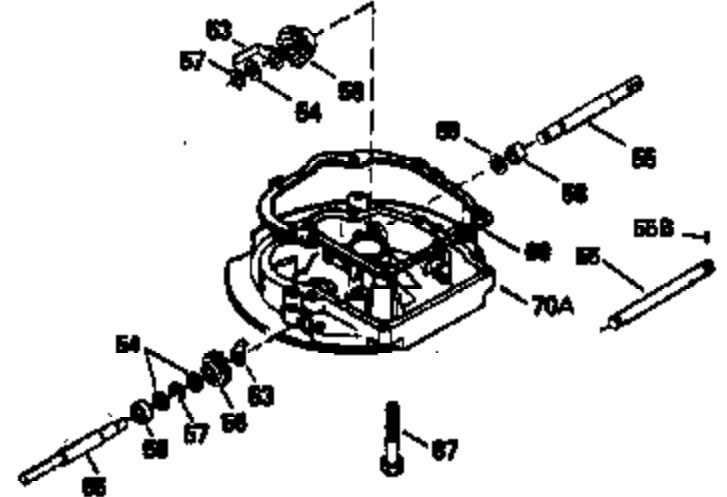

ILLUSTRATION SHOWS TYPICAL PARTS ONLY. ORDER BY PART NUMBER. PARTS NOT LISTED ARE SUPPLIED BY OEM.

VIEW 3 OF 3

Ref #	Part Number	Qty	Description
19	35998	1	Extension Spring
53	31745	1	Washer
55	34647	1	P.T.O. Shaft
56	33401	1	R.H. Worm Gear
57	33537	1	Retaining Ring
58	31744	1	Oil Seal
59	31747	2	Washer
69	35261	1	* Mounting Flange Gasket
87	650492	1	Screw, 1/4-20 x 2-1/4"
182	6201	2	Screw, 1/4-28 x 7/8"
185	31384A	1	Intake Pipe (Incl. 224)
186	36201	1	Governor Link
223	650451	2	Screw, 1/4-20 x 1"
238	650806	2	Screw, 10-32 x 5/8"
239	34338	1	* Air Cleaner Gasket
245	34340	1	Air Cleaner Filter
250	36213	1	Air Cleaner Cover
260	36212	1	Blower Housing
276	33753	1	Locking Plate
277	650795	2	Screw, 1/4-20 x 2-1/4"