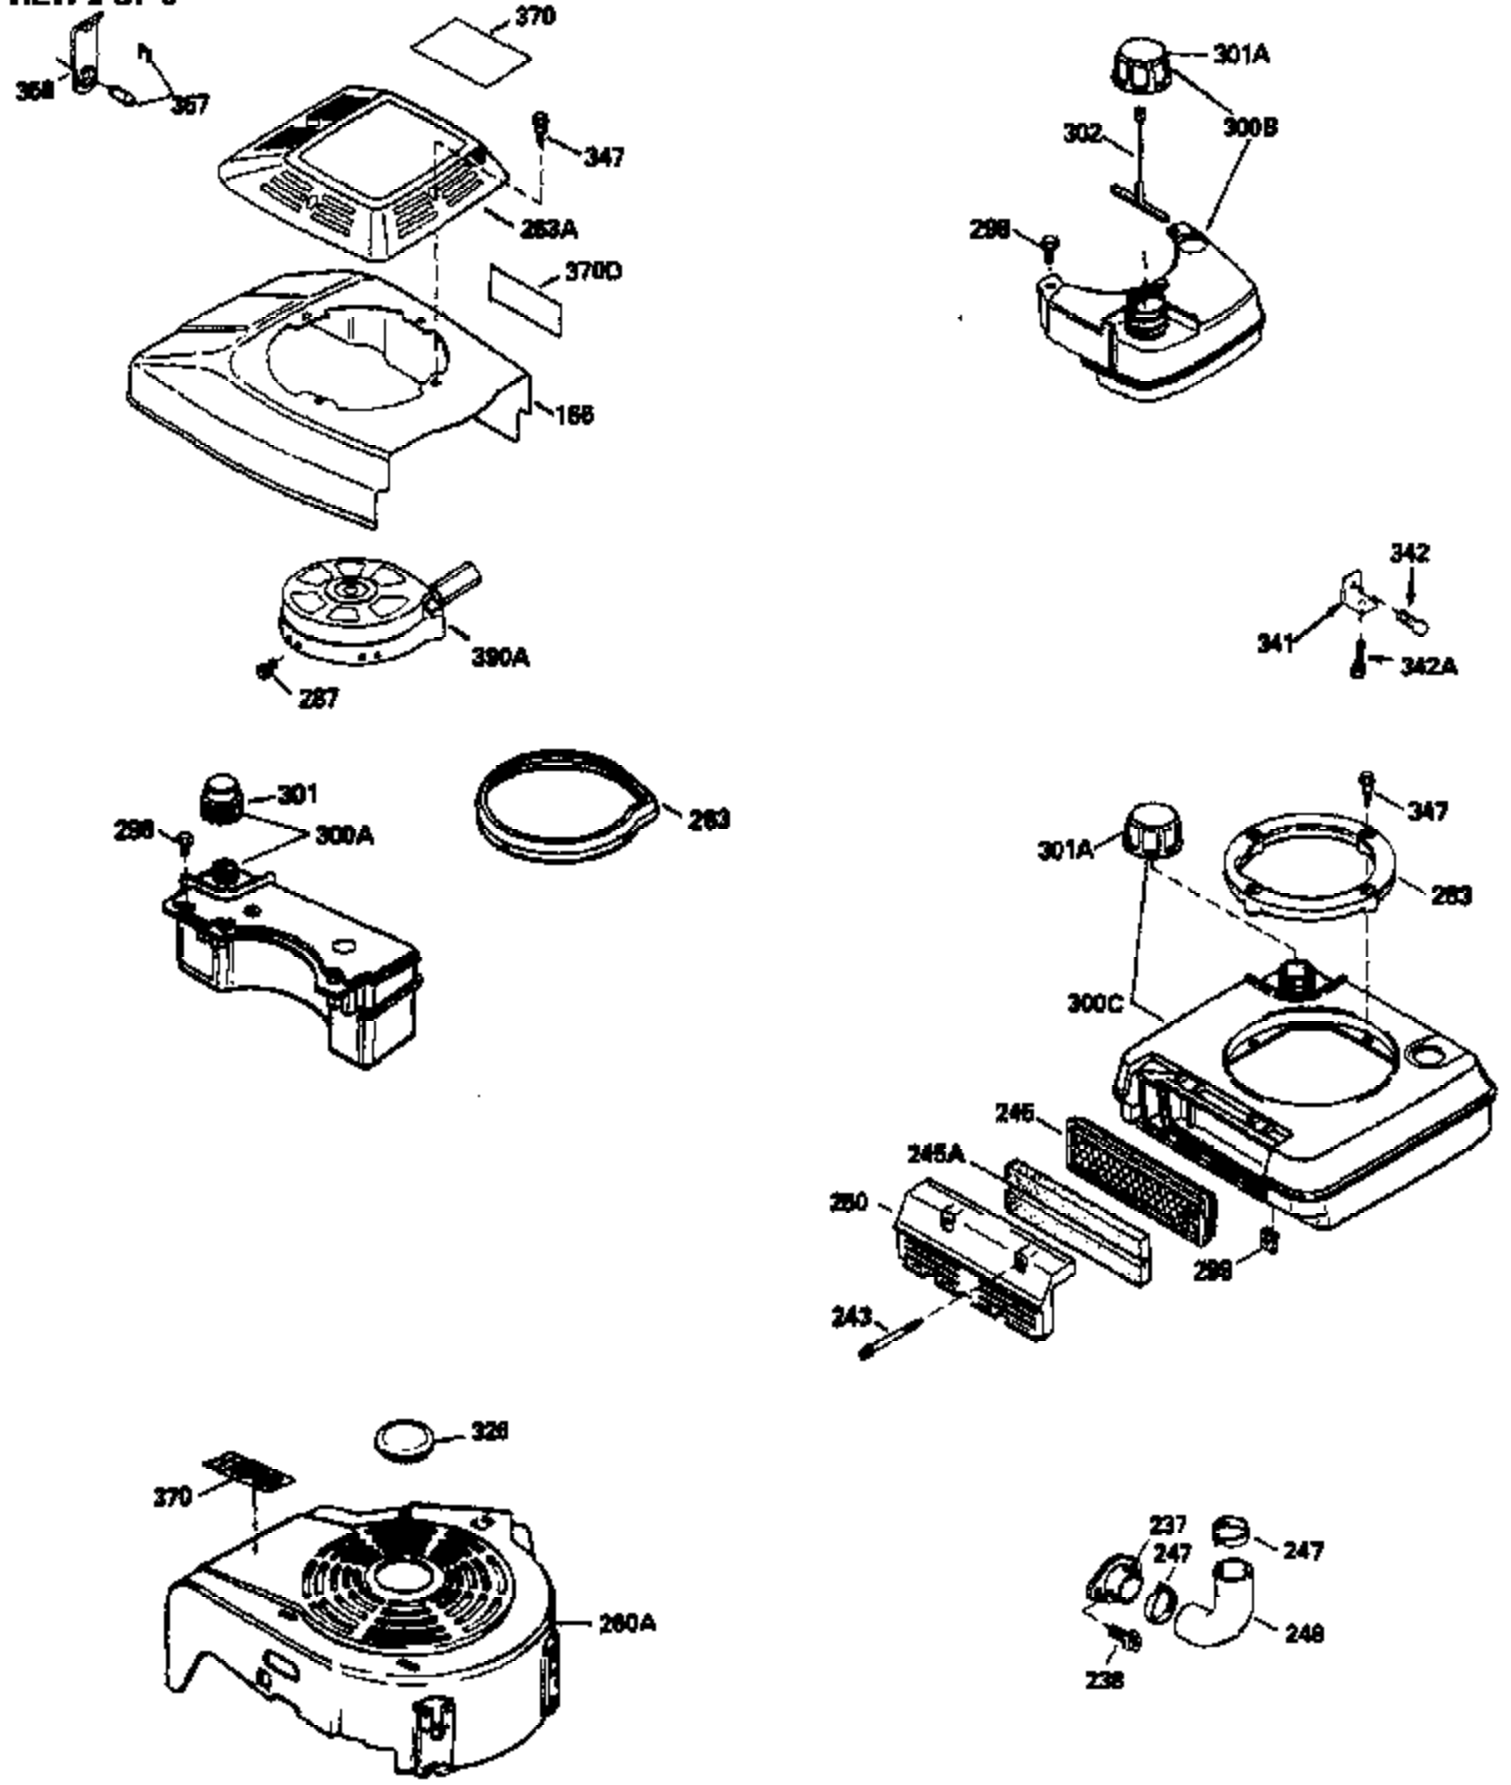

ILLUSTRATION SHOWS TYPICAL PARTS ONLY. ORDER BY PART NUMBER. PARTS NOT LISTED ARE SUPPLIED BY OEM.

VIEW 2 OF 3

Ref #	Part Number	Qty	Description
238	650806	2	Screw, 10-32 x 5/8"
245	34340	1	Air Cleaner Filter
250	36213	1	Air Cleaner Cover
287	650884	2	Screw, 8-32 x 1/2"
301	33032	1	Fuel Cap
370	34346	1	Instruction Decal