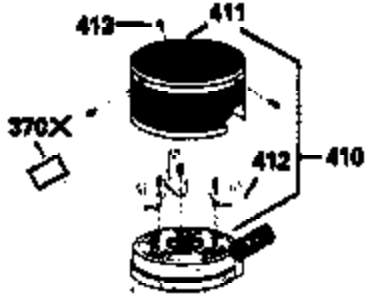

ILLUSTRATION SHOWS TYPICAL PARTS ONLY. ORDER BY PART NUMBER. PARTS NOT LISTED ARE SUPPLIED BY OEM.

VIEW 3 OF 3

Ref #	Part Number	Qty	Description
19	35998	1	Extension Spring
53	31745	1	Washer
55	34647	1	P.T.O. Shaft
56	33401	1	R.H. Worm Gear
57	33537	1	Retaining Ring
58	31744	1	Oil Seal
59	31747	2	Washer
69	35261	1	* Mounting Flange Gasket
87	650492	1	Screw, 1/4-20 x 2-1/4"
182	6201	2	Screw, 1/4-28 x 7/8"
185	31384A	1	Intake Pipe (Incl. 224)
186	36201	1	Governor Link
223	650451	2	Screw, 1/4-20 x 1"
238	650806	2	Screw, 10-32 x 5/8"
239	34338	1	* Air Cleaner Gasket
245	34340	1	Air Cleaner Filter
250	36213	1	Air Cleaner Cover
260	36212	1	Blower Housing
276	33753	1	Locking Plate
277	650795	2	Screw, 1/4-20 x 2-1/4"