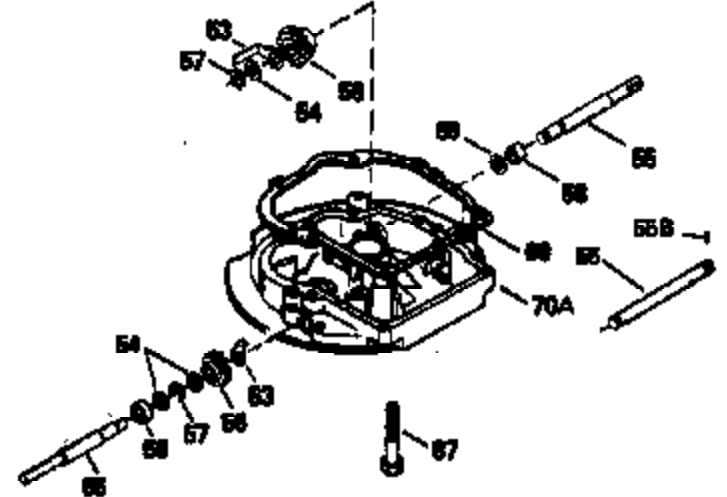

ILLUSTRATION SHOWS TYPICAL PARTS ONLY. ORDER BY PART NUMBER. PARTS NOT LISTED ARE SUPPLIED BY OEM.

VIEW 2 OF 3

Ref #	Part Number	Qty	Description
238	650806	2	Screw, 10-32 x 5/8"
245	34340	1	Air Cleaner Filter
250	36213	1	Air Cleaner Cover
287	650884	2	Screw, 8-32 x 1/2"
301	33032	1	Fuel Cap
370	34346	1	Instruction Decal

ILLUSTRATION SHOWS TYPICAL PARTS ONLY. ORDER BY PART NUMBER. PARTS NOT LISTED ARE SUPPLIED BY OEM.

VIEW 3 OF 3

Ref #	Part Number	Qty	Description
19	35998	1	Extension Spring
53	31745	1	Washer
55	34647	1	P.T.O. Shaft
56	33401	1	R.H. Worm Gear
57	33537	1	Retaining Ring
58	31744	1	Oil Seal
59	31747	2	Washer
69	35261	1	* Mounting Flange Gasket
87	650492	1	Screw, 1/4-20 x 2-1/4"
182	6201	2	Screw, 1/4-28 x 7/8"
185	31384A	1	Intake Pipe (Incl. 224)
186	36201	1	Governor Link
223	650451	2	Screw, 1/4-20 x 1"
238	650806	2	Screw, 10-32 x 5/8"
239	34338	1	* Air Cleaner Gasket
245	34340	1	Air Cleaner Filter
250	36213	1	Air Cleaner Cover
260	36212	1	Blower Housing
276	33753	1	Locking Plate
277	650795	2	Screw, 1/4-20 x 2-1/4"