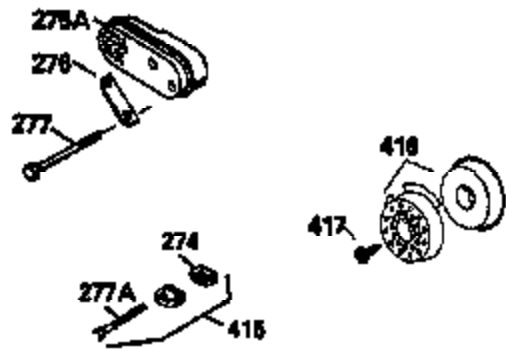

ILLUSTRATION SHOWS TYPICAL PARTS ONLY. ORDER BY PART NUMBER. PARTS NOT LISTED ARE SUPPLIED BY OEM.

VIEW 2 OF 3

Ref #	Part Number	Qty	Description
238	650806	2	Screw, 10-32 x 5/8"
245	34340	1	Air Cleaner Filter
250	36213	1	Air Cleaner Cover
287	650884	2	Screw, 8-32 x 1/2"
301	33032	1	Fuel Cap
370	34346	1	Instruction Decal

ILLUSTRATION SHOWS TYPICAL PARTS ONLY. ORDER BY PART NUMBER. PARTS NOT LISTED ARE SUPPLIED BY OEM.

VIEW 3 OF 3

Ref #	Part Number	Qty	Description
19	35998	1	Extension Spring
53	31745	1	Washer
55	34647	1	P.T.O. Shaft
56	33401	1	R.H. Worm Gear
57	33537	1	Retaining Ring
58	31744	1	Oil Seal
59	31747	2	Washer
69	35261	1	* Mounting Flange Gasket
87	650492	1	Screw, 1/4-20 x 2-1/4"
182	6201	2	Screw, 1/4-28 x 7/8"
185	31384A	1	Intake Pipe (Incl. 224)
186	36201	1	Governor Link
223	650451	2	Screw, 1/4-20 x 1"
238	650806	2	Screw, 10-32 x 5/8"
239	34338	1	* Air Cleaner Gasket
245	34340	1	Air Cleaner Filter
250	36213	1	Air Cleaner Cover
260	36212	1	Blower Housing
276	33753	1	Locking Plate
277	650795	2	Screw, 1/4-20 x 2-1/4"