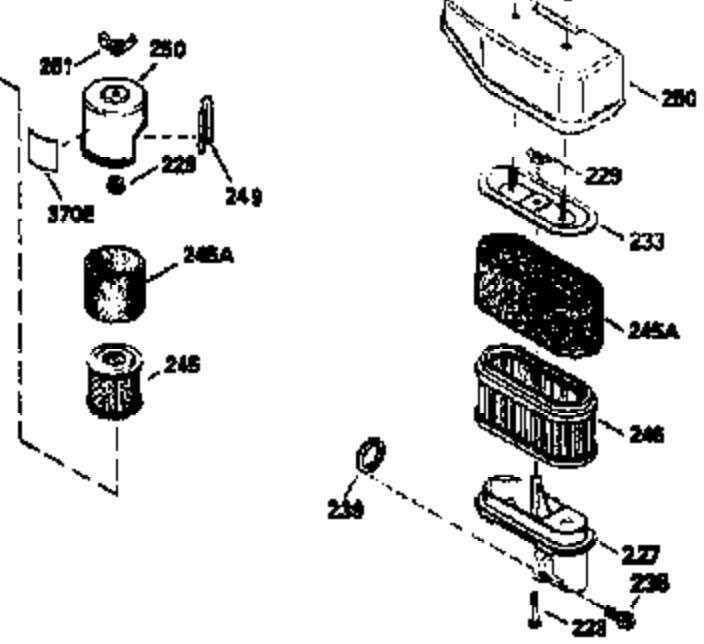

ILLUSTRATION SHOWS TYPICAL PARTS ONLY. ORDER BY PART NUMBER. PARTS NOT LISTED ARE SUPPLIED BY OEM.

VIEW 2 OF 3

Ref #	Part Number	Qty	Description
238	650806	2	Screw, 10-32 x 5/8"
245	34340	1	Air Cleaner Filter
250	36213	1	Air Cleaner Cover
287	650884	2	Screw, 8-32 x 1/2"
301	33032	1	Fuel Cap
370	34346	1	Instruction Decal

ILLUSTRATION SHOWS TYPICAL PARTS ONLY. ORDER BY PART NUMBER. PARTS NOT LISTED ARE SUPPLIED BY OEM.

VIEW 3 OF 3

Ref #	Part Number	Qty	Description
19	35998	1	Extension Spring
53	31745	1	Washer
55	34647	1	P.T.O. Shaft
56	33401	1	R.H. Worm Gear
57	33537	1	Retaining Ring
58	31744	1	Oil Seal
59	31747	2	Washer
69	35261	1	* Mounting Flange Gasket
87	650492	1	Screw, 1/4-20 x 2-1/4"
182	6201	2	Screw, 1/4-28 x 7/8"
185	31384A	1	Intake Pipe (Incl. 224)
186	36201	1	Governor Link
223	650451	2	Screw, 1/4-20 x 1"
238	650806	2	Screw, 10-32 x 5/8"
239	34338	1	* Air Cleaner Gasket
245	34340	1	Air Cleaner Filter
250	36213	1	Air Cleaner Cover
260	36212	1	Blower Housing
276	33753	1	Locking Plate
277	650795	2	Screw, 1/4-20 x 2-1/4"