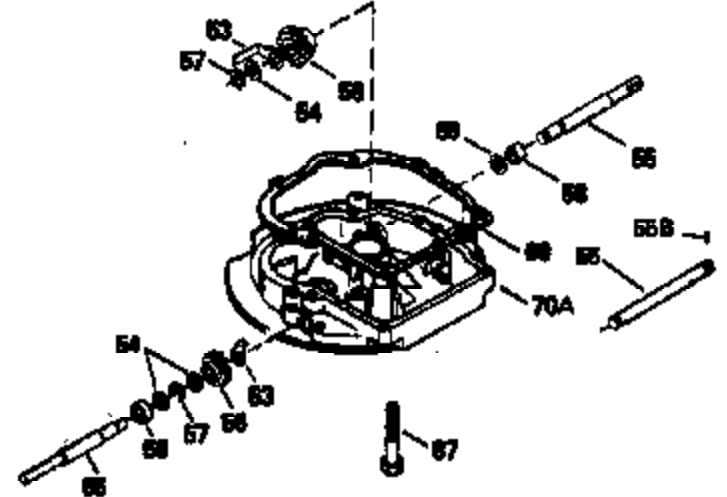

ILLUSTRATION SHOWS TYPICAL PARTS ONLY. ORDER BY PART NUMBER. PARTS NOT LISTED ARE SUPPLIED BY OEM.

VIEW 3 OF 3

Ref #	Part Number	Qty	Description
12B	34695	1	Breather Tube Elbow
19	31361	1	Extension Spring
69	35261	1	* Mounting Flange Gasket
182	6201	2	Screw, 1/4-28 x 7/8"
185	31384A	1	Intake Pipe (Incl. 224)
186	35358	1	Governor Link
223	650451	2	Screw, 1/4-20 x 1"
238	650932	2	Screw, 10-32 x 49/64"
239	34338	1	* Air Cleaner Gasket
241	35797	1	Air Cleaner Collar
245	35066	1	Air Cleaner Filter
250	35065	1	Air Cleaner Cover
260	35393	1	Blower Housing
277	650795	2	Screw, 1/4-20 x 2-1/4"