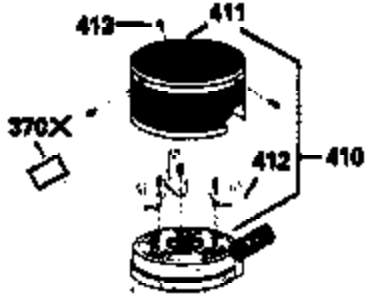

ILLUSTRATION SHOWS TYPICAL PARTS ONLY. ORDER BY PART NUMBER. PARTS NOT LISTED ARE SUPPLIED BY OEM.

VIEW 3 OF 3

Ref #	Part Number	Qty	Description
12B	34695	1	Breather Tube Elbow
19	31361	1	Extension Spring
69	35261	1	* Mounting Flange Gasket
182	6201	2	Screw, 1/4-28 x 7/8"
185	31384A	1	Intake Pipe (Incl. 224)
186	35358	1	Governor Link
223	650451	2	Screw, 1/4-20 x 1"
238	650932	2	Screw, 10-32 x 49/64"
239	34338	1	* Air Cleaner Gasket
241	35797	1	Air Cleaner Collar
245	35066	1	Air Cleaner Filter
250	35065	1	Air Cleaner Cover
260	35393	1	Blower Housing
277	650795	2	Screw, 1/4-20 x 2-1/4"