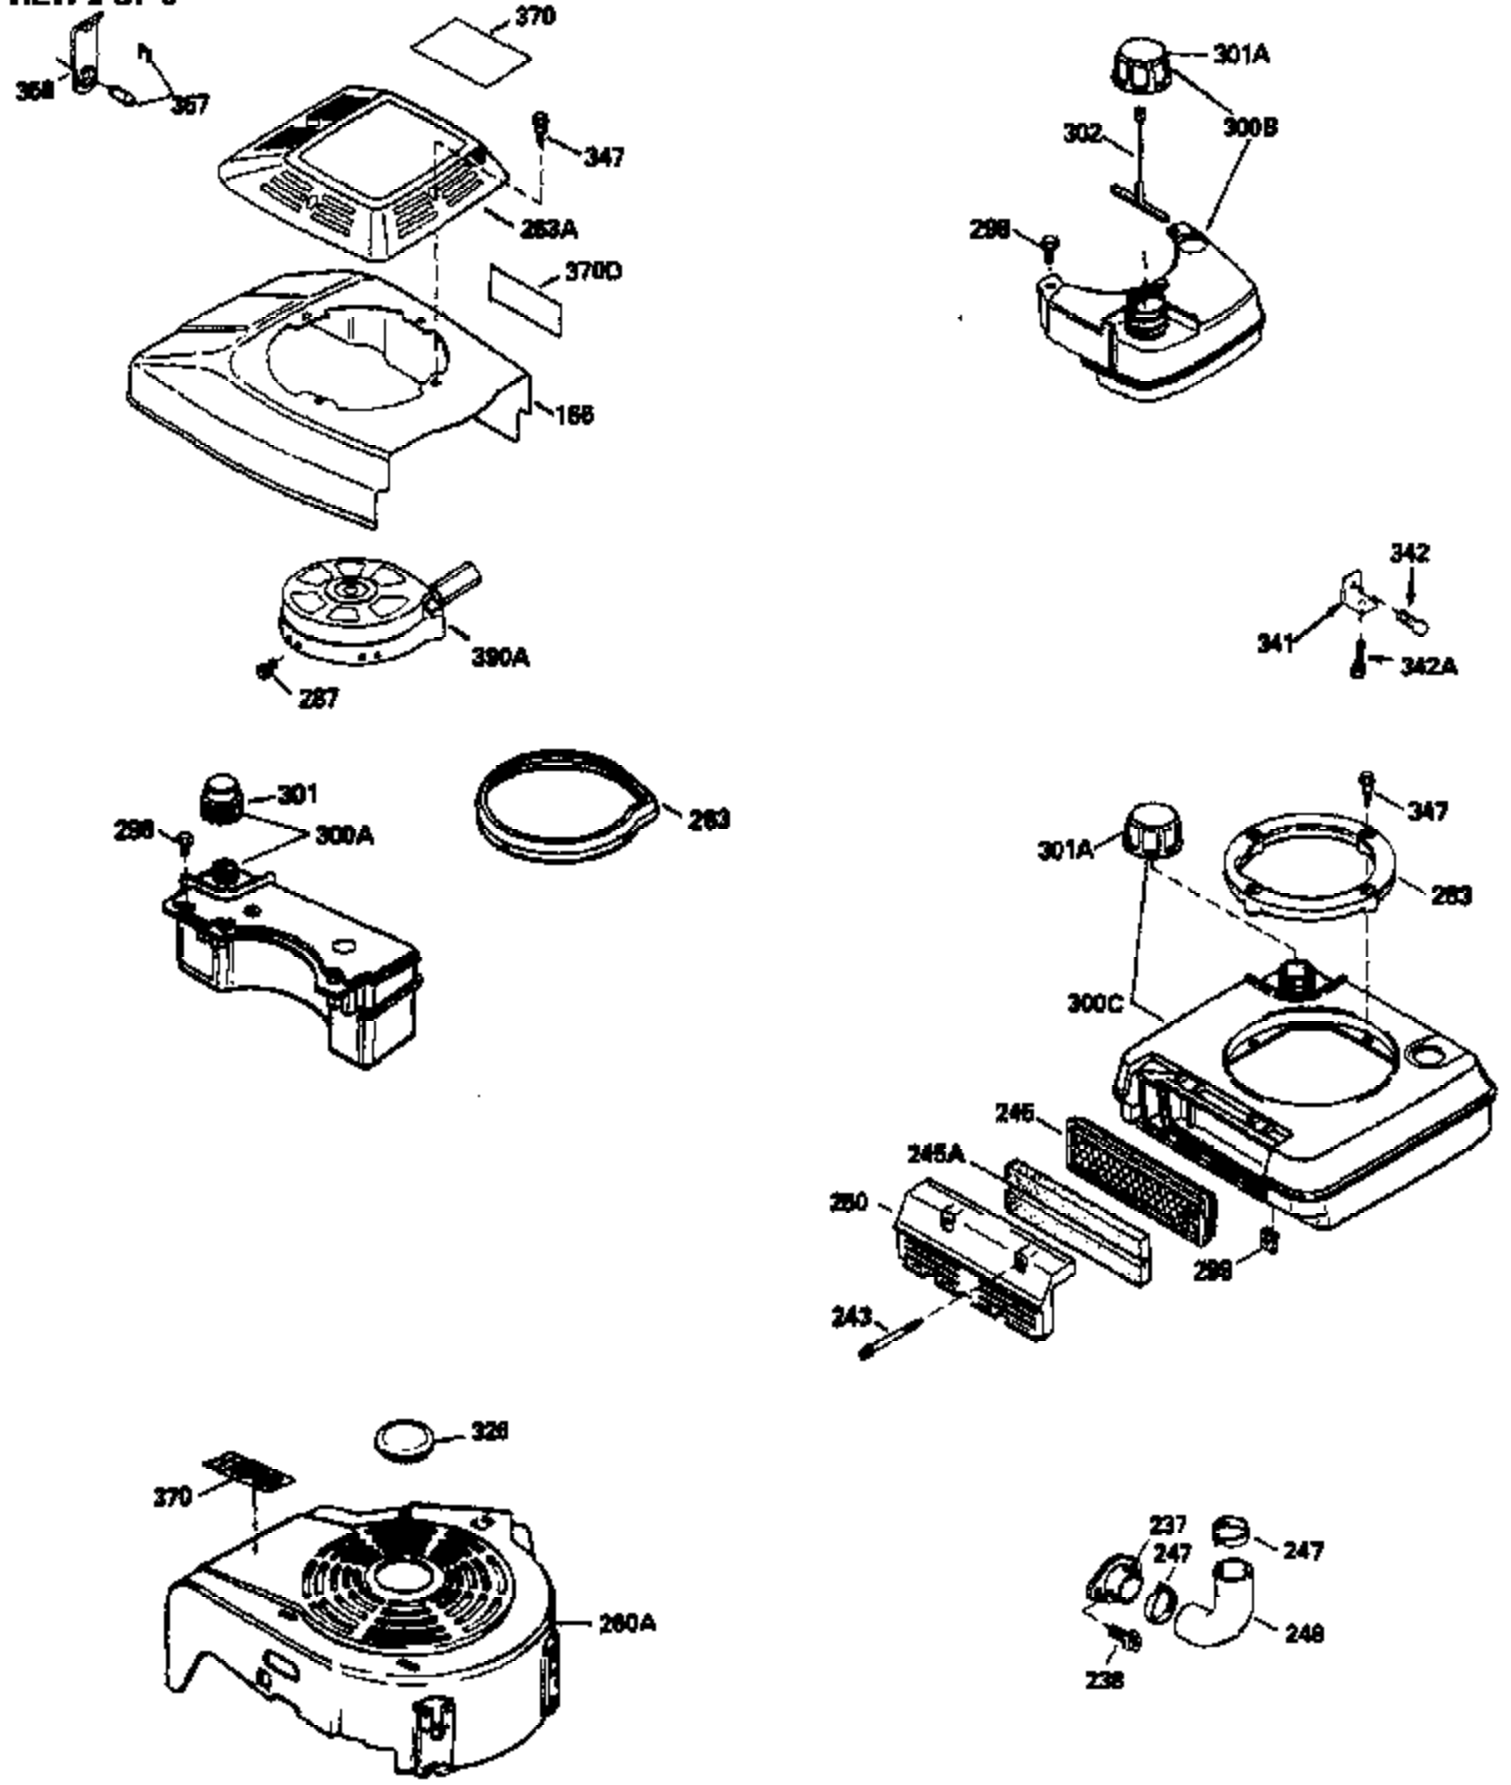

ILLUSTRATION SHOWS TYPICAL PARTS ONLY. ORDER BY PART NUMBER. PARTS NOT LISTED ARE SUPPLIED BY OEM.

VIEW 2 OF 3

Ref #	Part Number	Qty	Description
12B	34695	1	Breather Tube Elbow
238	650932	2	Screw, 10-32 x 49/64"
245	35066	1	Air Cleaner Filter
250	35065	1	Air Cleaner Cover
287	650884	2	Screw, 8-32 x 1/2"
298	28763	3	Screw, 10-32 x 35/64"
301	35355	1	Fuel Cap
370	35167	1	Instruction Decal