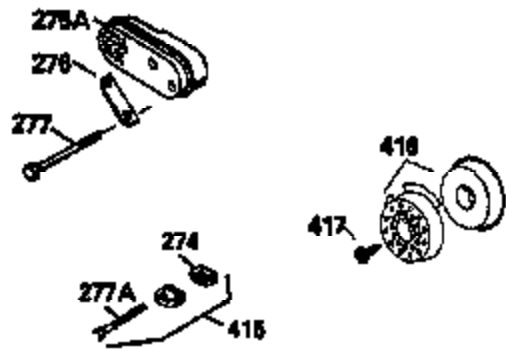

ILLUSTRATION SHOWS TYPICAL PARTS ONLY. ORDER BY PART NUMBER. PARTS NOT LISTED ARE SUPPLIED BY OEM.

VIEW 3 OF 3

Ref #	Part Number	Qty	Description
12B	34695	1	Breather Tube Elbow
19	31361	1	Extension Spring
69	35261	1	* Mounting Flange Gasket
182	6201	2	Screw, 1/4-28 x 7/8"
185	31384A	1	Intake Pipe (Incl. 224)
186	35358	1	Governor Link
223	650451	2	Screw, 1/4-20 x 1"
238	650932	2	Screw, 10-32 x 49/64"
239	34338	1	* Air Cleaner Gasket
241	35797	1	Air Cleaner Collar
245	35066	1	Air Cleaner Filter
250	35065	1	Air Cleaner Cover
260	35393	1	Blower Housing
277	650795	2	Screw, 1/4-20 x 2-1/4"