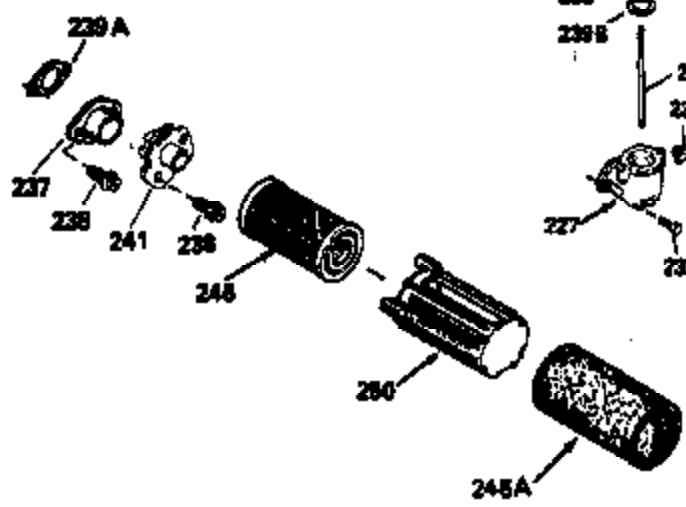

ILLUSTRATION SHOWS TYPICAL PARTS ONLY. ORDER BY PART NUMBER. PARTS NOT LISTED ARE SUPPLIED BY OEM.

VIEW 3 OF 3

Ref #	Part Number	Qty	Description
12B	34695	1	Breather Tube Elbow
19	31361	1	Extension Spring
69	35261	1	* Mounting Flange Gasket
182	6201	2	Screw, 1/4-28 x 7/8"
185	31384A	1	Intake Pipe (Incl. 224)
186	35358	1	Governor Link
223	650451	2	Screw, 1/4-20 x 1"
238	650932	2	Screw, 10-32 x 49/64"
239	34338	1	* Air Cleaner Gasket
241	35797	1	Air Cleaner Collar
245	35066	1	Air Cleaner Filter
250	35065	1	Air Cleaner Cover
260	35393	1	Blower Housing
277	650795	2	Screw, 1/4-20 x 2-1/4"