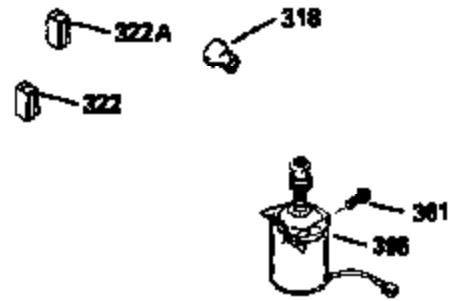

ILLUSTRATION SHOWS TYPICAL PARTS ONLY. ORDER BY PART NUMBER. PARTS NOT LISTED ARE SUPPLIED BY OEM.

VIEW 3 OF 3

Ref #	Part Number	Qty	Description
12B	34695	1	Breather Tube Elbow
19	31361	1	Extension Spring
69	35261	1	* Mounting Flange Gasket
182	6201	2	Screw, 1/4-28 x 7/8"
185	31384A	1	Intake Pipe (Incl. 224)
186	35358	1	Governor Link
223	650451	2	Screw, 1/4-20 x 1"
238	650932	2	Screw, 10-32 x 49/64"
239	34338	1	* Air Cleaner Gasket
241	35797	1	Air Cleaner Collar
245	35066	1	Air Cleaner Filter
250	35065	1	Air Cleaner Cover
260	35393	1	Blower Housing
277	650795	2	Screw, 1/4-20 x 2-1/4"