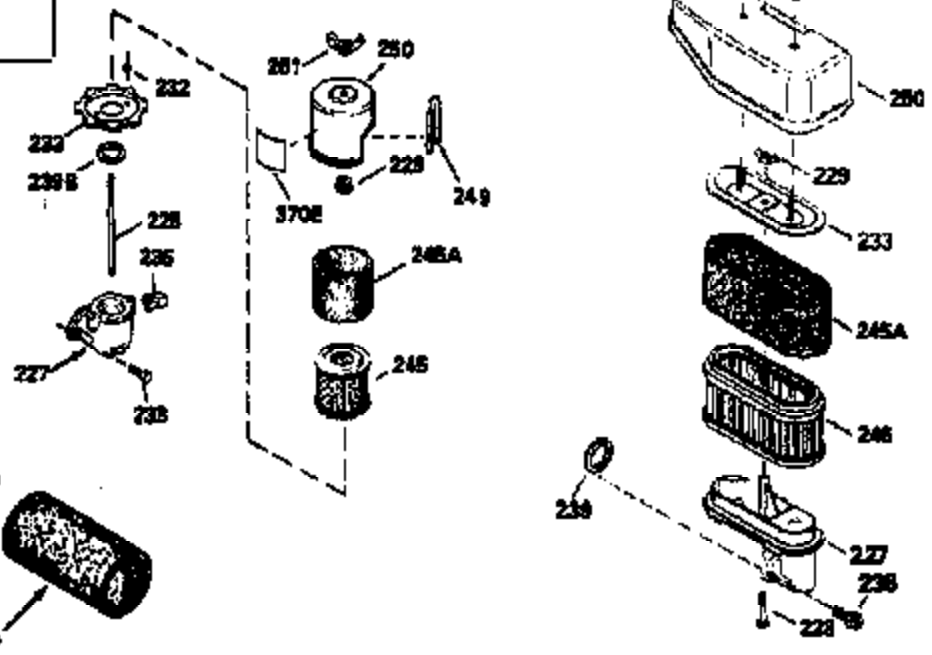

ILLUSTRATION SHOWS TYPICAL PARTS ONLY. ORDER BY PART NUMBER. PARTS NOT LISTED ARE SUPPLIED BY OEM.

VIEW 3 OF 3

Ref #	Part Number	Qty	Description
12B	34695	1	Breather Tube Elbow
19	31361	1	Extension Spring
69	35261	1	* Mounting Flange Gasket
182	6201	2	Screw, 1/4-28 x 7/8"
185	31384A	1	Intake Pipe (Incl. 224)
186	35358	1	Governor Link
223	650451	2	Screw, 1/4-20 x 1"
238	650932	2	Screw, 10-32 x 49/64"
239	34338	1	* Air Cleaner Gasket
241	35797	1	Air Cleaner Collar
245	35066	1	Air Cleaner Filter
250	35065	1	Air Cleaner Cover
260	35393	1	Blower Housing
277	650795	2	Screw, 1/4-20 x 2-1/4"