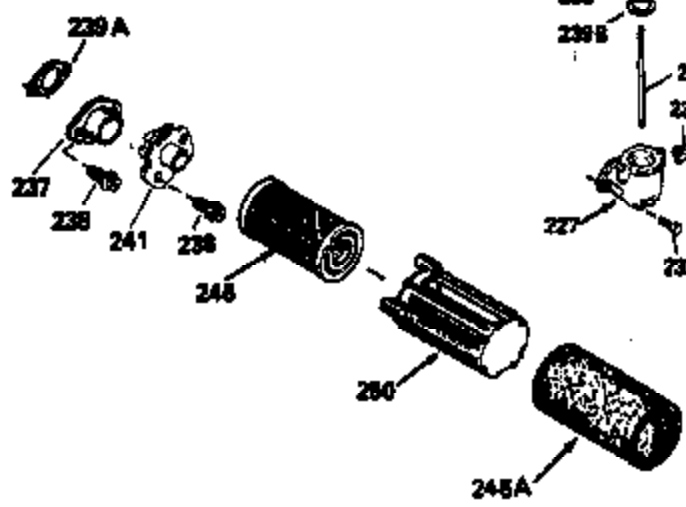

ILLUSTRATION SHOWS TYPICAL PARTS ONLY. ORDER BY PART NUMBER. PARTS NOT LISTED ARE SUPPLIED BY OEM.

VIEW 3 OF 3

Ref #	Part Number	Qty	Description
12B	34695	1	Breather Tube Elbow
19	31361	1	Extension Spring
69	35261	1	* Mounting Flange Gasket
182	6201	2	Screw, 1/4-28 x 7/8"
185	31384A	1	Intake Pipe (Incl. 224)
186	32653	1	Governor Link
216	33086	1	RPM Adjusting Lever
223	650451	2	Screw, 1/4-20 x 1"
238	650932	2	Screw, 10-32 x 49/64"
239	34338	1	* Air Cleaner Gasket
241	35797	1	Air Cleaner Collar
245	35066	1	Air Cleaner Filter
250	35065	1	Air Cleaner Cover
260	35478	1	Blower Housing
276	33753	1	Locking Plate
277	650795	2	Screw, 1/4-20 x 2-1/4"