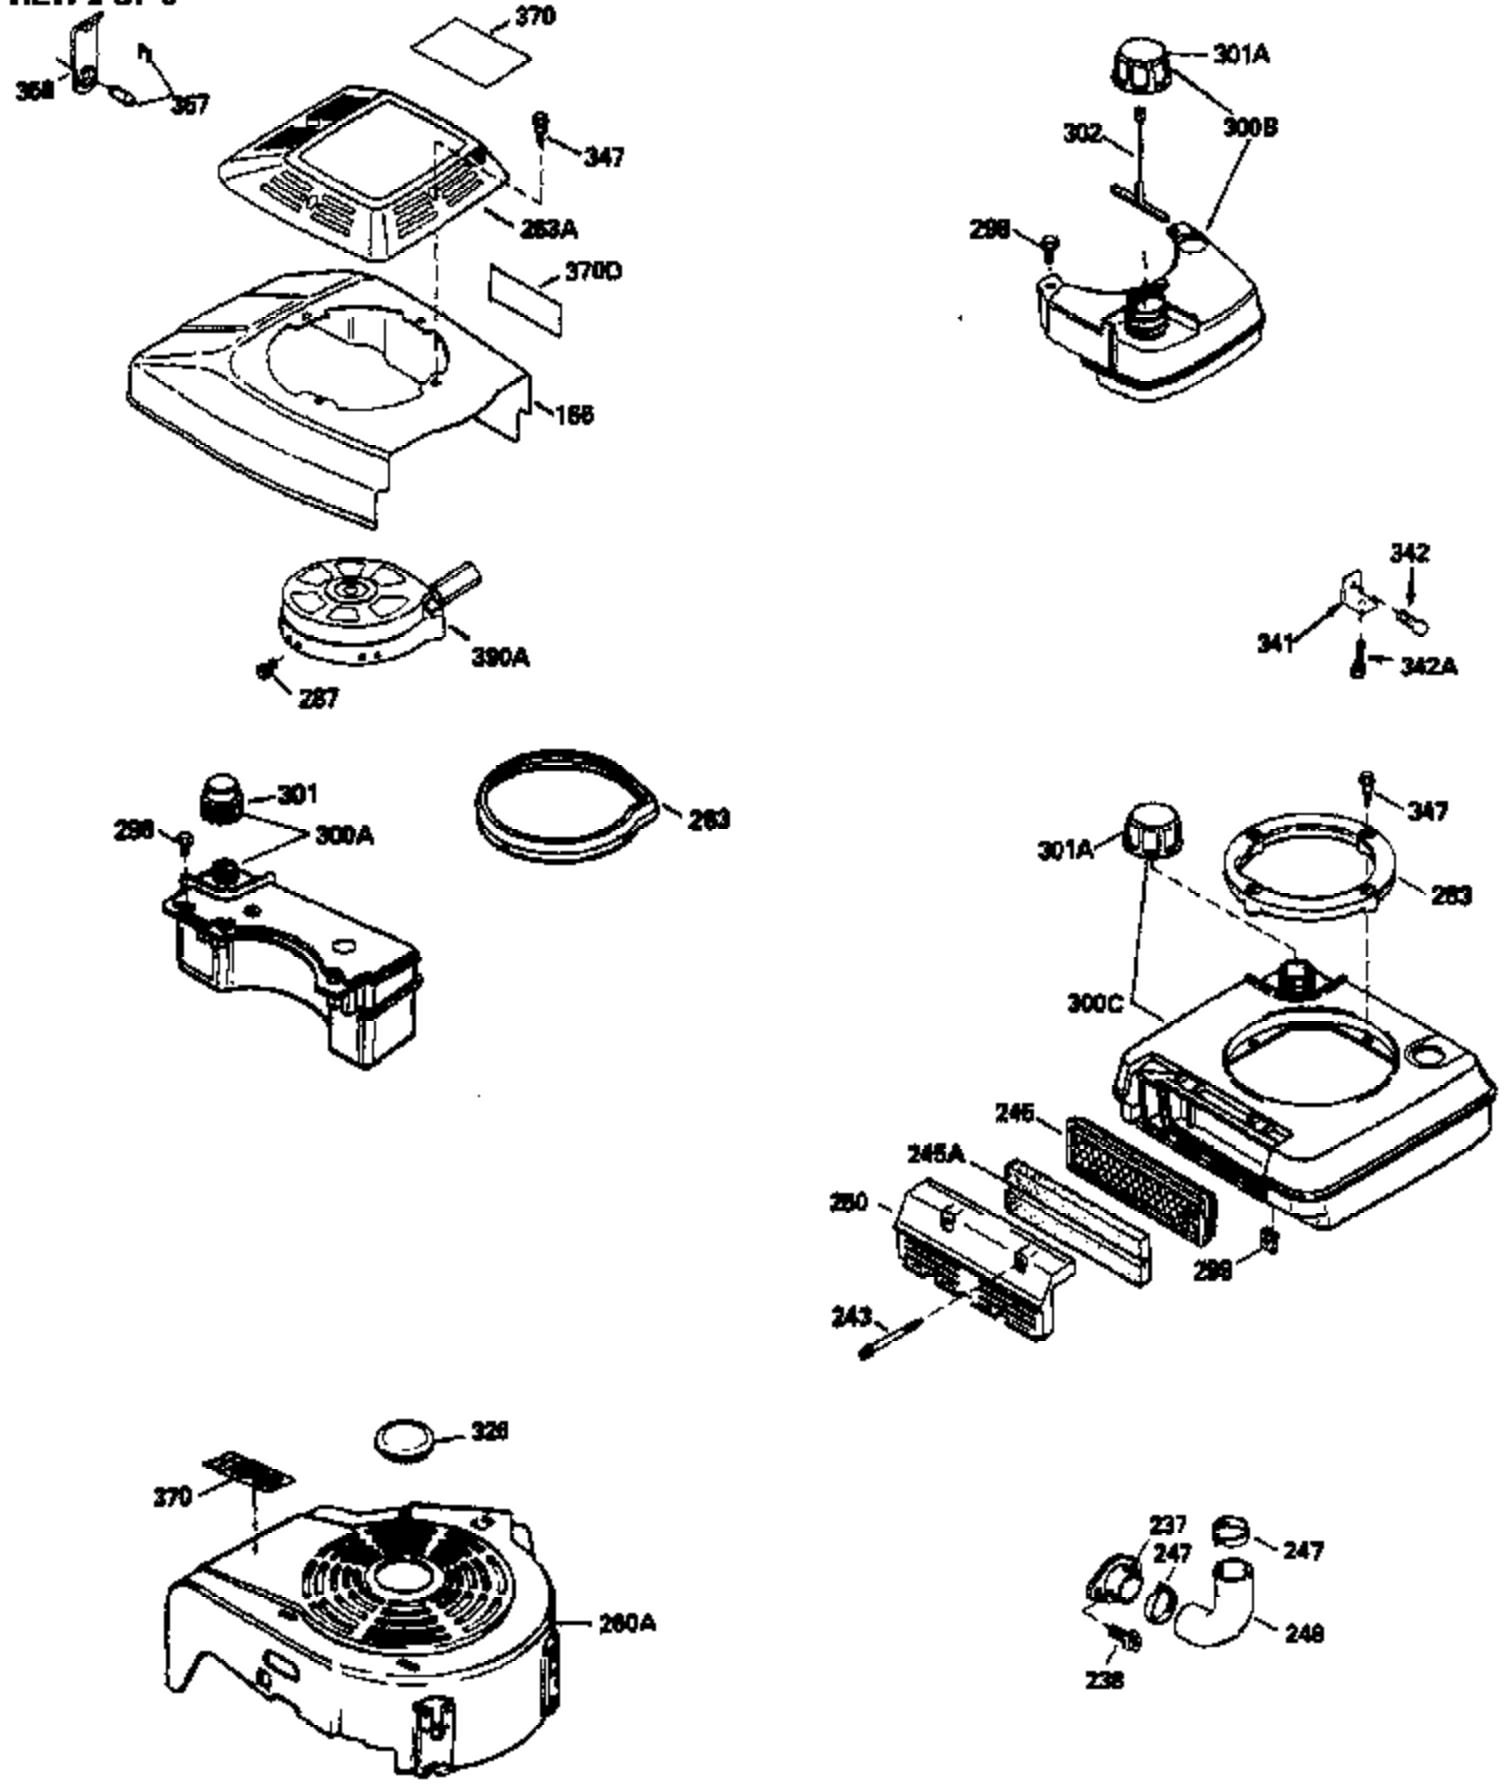

ILLUSTRATION SHOWS TYPICAL PARTS ONLY. ORDER BY PART NUMBER. PARTS NOT LISTED ARE SUPPLIED BY OEM.

VIEW 2 OF 3

Ref #	Part Number	Qty	Description
12B	34695	1	Breather Tube Elbow
238	650932	2	Screw, 10-32 x 49/64"
245	35066	1	Air Cleaner Filter
250	35065	1	Air Cleaner Cover
287	650884	2	Screw, 8-32 x 1/2"
301	35355	1	Fuel Cap