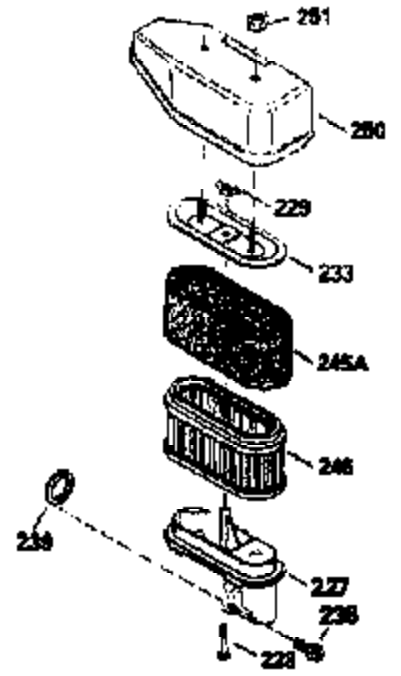

ILLUSTRATION SHOWS TYPICAL PARTS ONLY. ORDER BY PART NUMBER. PARTS NOT LISTED ARE SUPPLIED BY OEM.

VIEW 3 OF 3

Ref #	Part Number	Qty	Description
12B	34695	1	Breather Tube Elbow
19	31361	1	Extension Spring
69	35261	1	* Mounting Flange Gasket
182	6201	2	Screw, 1/4-28 x 7/8"
185	31384A	1	Intake Pipe (Incl. 224)
186	32653	1	Governor Link
216	33086	1	RPM Adjusting Lever
223	650451	2	Screw, 1/4-20 x 1"
238	650932	2	Screw, 10-32 x 49/64"
239	34338	1	* Air Cleaner Gasket
241	35797	1	Air Cleaner Collar
245	35066	1	Air Cleaner Filter
250	35065	1	Air Cleaner Cover
260	35478	1	Blower Housing
276	33753	1	Locking Plate
277	650795	2	Screw, 1/4-20 x 2-1/4"