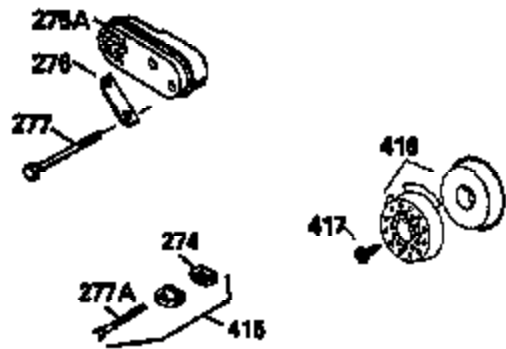

ILLUSTRATION SHOWS TYPICAL PARTS ONLY. ORDER BY PART NUMBER. PARTS NOT LISTED ARE SUPPLIED BY OEM.

VIEW 3 OF 3

Ref #	Part Number	Qty	Description
12B	34695	1	Breather Tube Elbow
19	31361	1	Extension Spring
69	35261	1	* Mounting Flange Gasket
182	6201	2	Screw, 1/4-28 x 7/8"
185	31384A	1	Intake Pipe (Incl. 224)
186	32653	1	Governor Link
216	33086	1	RPM Adjusting Lever
223	650451	2	Screw, 1/4-20 x 1"
238	650932	2	Screw, 10-32 x 49/64"
239	34338	1	* Air Cleaner Gasket
241	35797	1	Air Cleaner Collar
245	35066	1	Air Cleaner Filter
250	35065	1	Air Cleaner Cover
260	35478	1	Blower Housing
276	33753	1	Locking Plate
277	650795	2	Screw, 1/4-20 x 2-1/4"