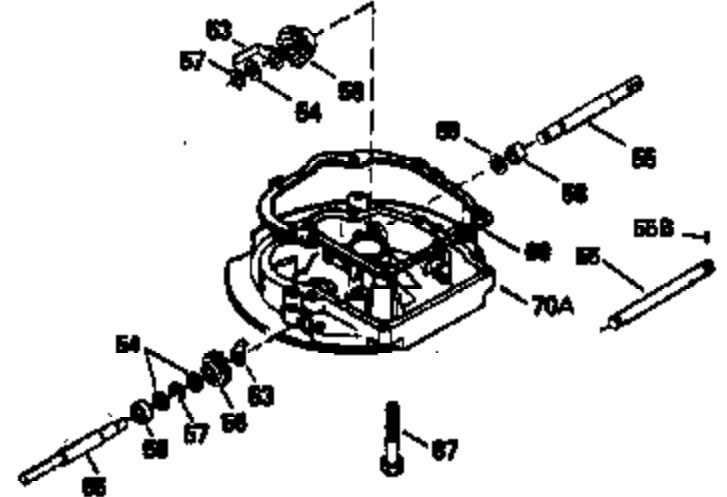

ILLUSTRATION SHOWS TYPICAL PARTS ONLY. ORDER BY PART NUMBER. PARTS NOT LISTED ARE SUPPLIED BY OEM.

VIEW 2 OF 3

Ref #	Part Number	Qty	Description
12B	34695	1	Breather Tube Elbow
238	650932	2	Screw, 10-32 x 49/64"
245	35066	1	Air Cleaner Filter
250	35065	1	Air Cleaner Cover
287	650884	2	Screw, 8-32 x 1/2"
301	35355	1	Fuel Cap

ILLUSTRATION SHOWS TYPICAL PARTS ONLY. ORDER BY PART NUMBER. PARTS NOT LISTED ARE SUPPLIED BY OEM.

VIEW 3 OF 3

Ref #	Part Number	Qty	Description
12B	34695	1	Breather Tube Elbow
19	31361	1	Extension Spring
69	35261	1	* Mounting Flange Gasket
182	6201	2	Screw, 1/4-28 x 7/8"
185	31384A	1	Intake Pipe (Incl. 224)
186	32653	1	Governor Link
216	33086	1	RPM Adjusting Lever
223	650451	2	Screw, 1/4-20 x 1"
238	650932	2	Screw, 10-32 x 49/64"
239	34338	1	* Air Cleaner Gasket
241	35797	1	Air Cleaner Collar
245	35066	1	Air Cleaner Filter
250	35065	1	Air Cleaner Cover
260	35478	1	Blower Housing
276	33753	1	Locking Plate
277	650795	2	Screw, 1/4-20 x 2-1/4"