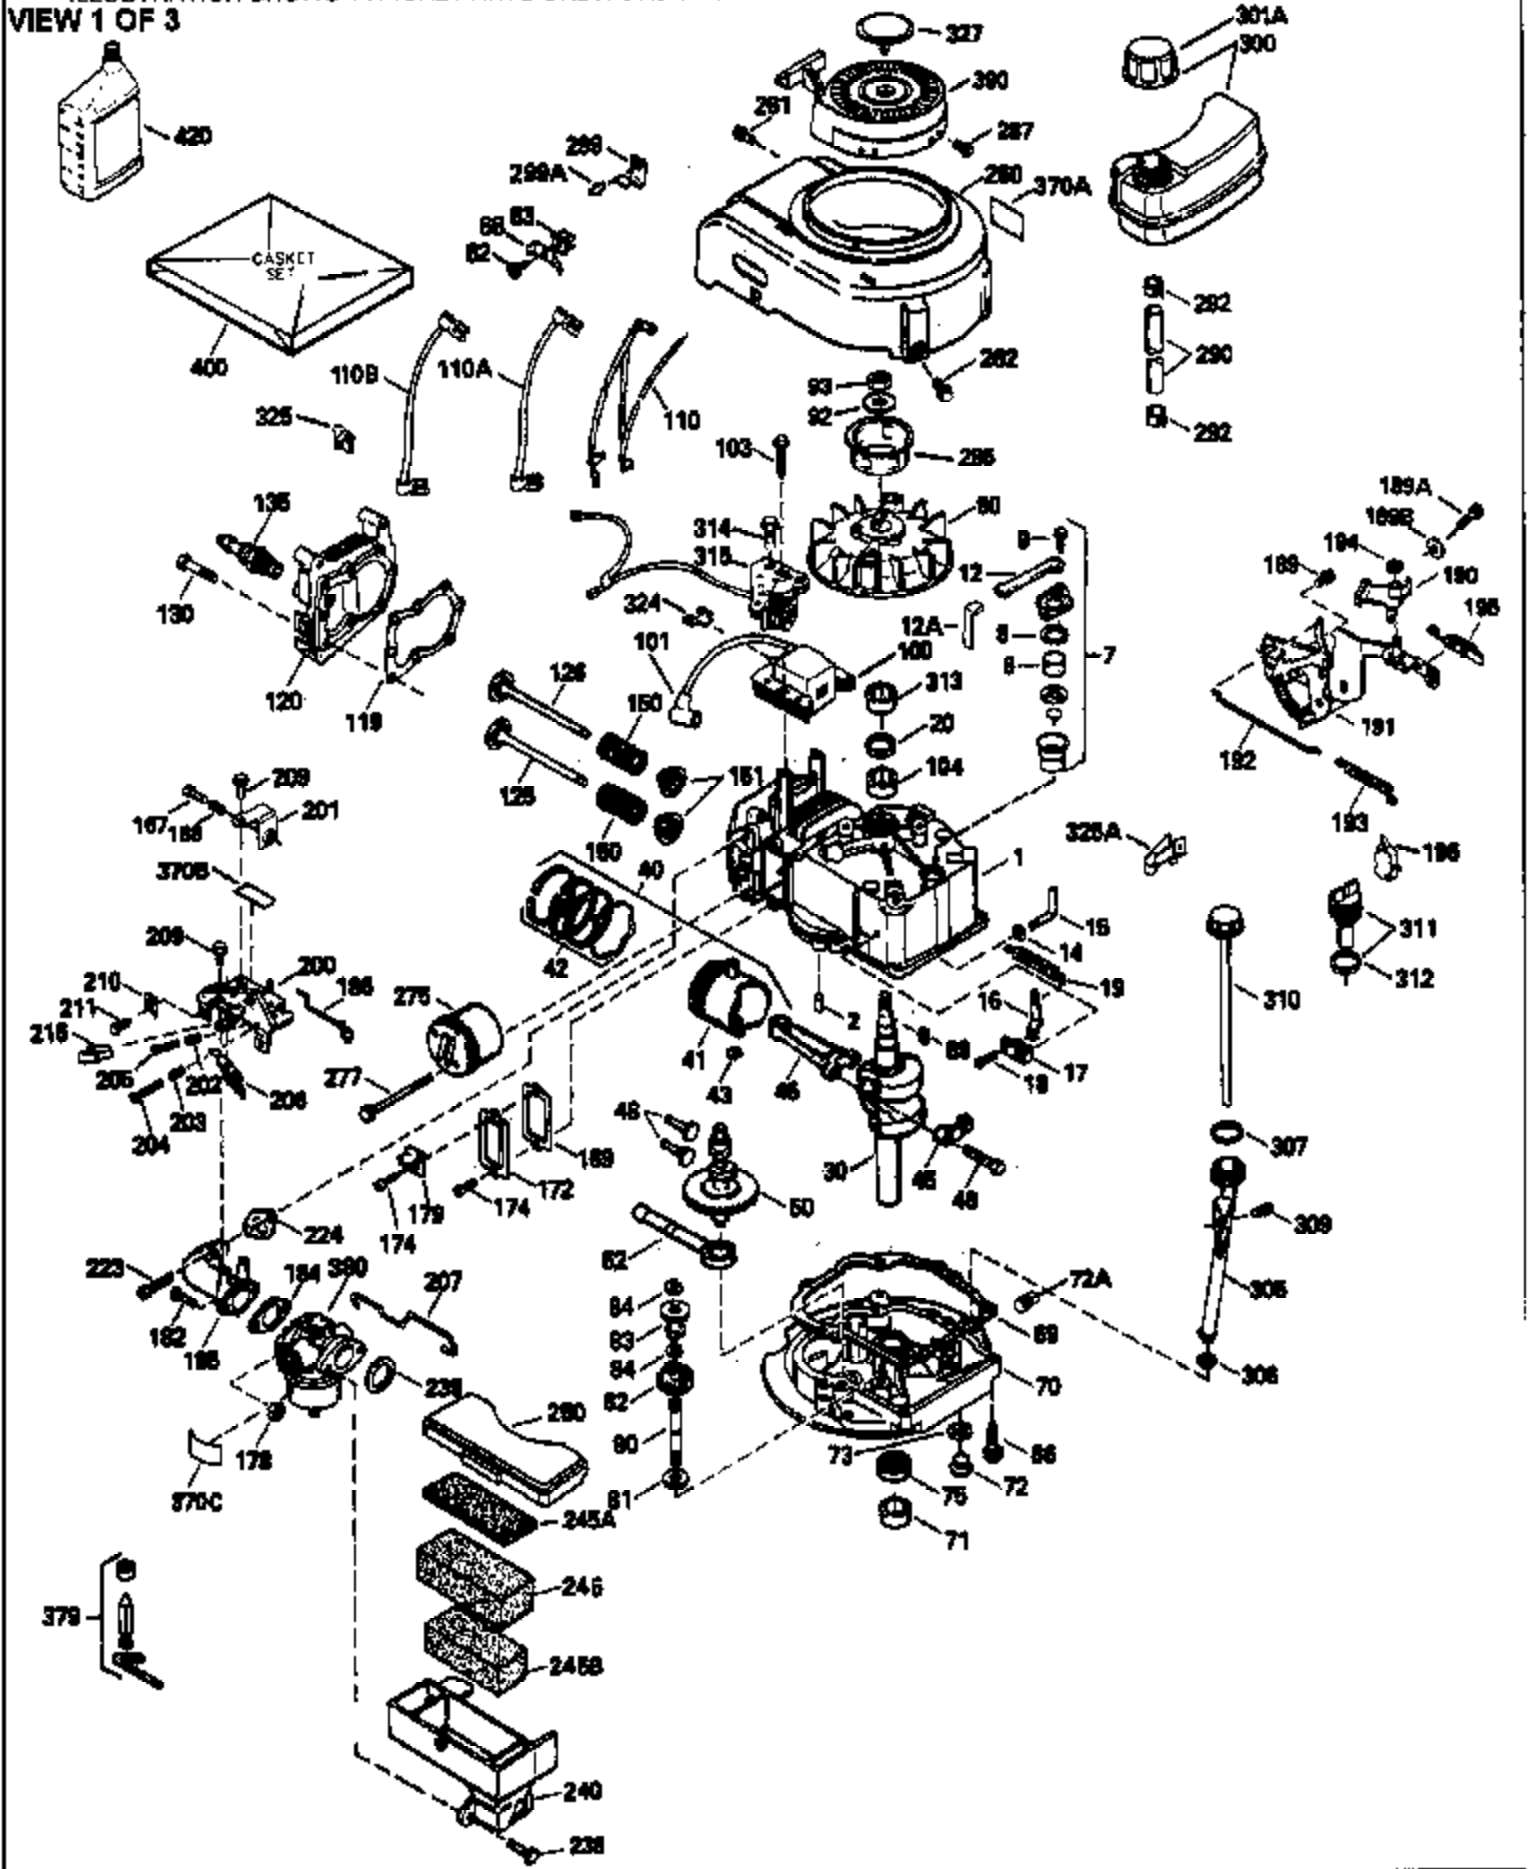

ILLUSTRATION SHOWS TYPICAL PARTS ONLY. ORDER BY PART NUMBER. PARTS NOT LISTED ARE SUPPLIED BY OEM.
VIEW 1 OF 3

Ref #	Part Number	Qty	Description
1	33968B	1	Cylinder (Incl. 2 & 20)
2	26727	2	Dowel Pin
6	33734	1	Breather Element
7	34214A	1	Breather Ass'y. (Incl.6,8,9,12 & 12B)
8	33735	1	* Breather Gasket
9	30200	2	Screw, 10-24 x 9/16"
12	33886	1	Breather Tube
12B	34695	1	Breather Tube Elbow
14	28277	1	Washer
15	30589	1	Governor Rod (Incl. 14)
16	31383A	1	Governor Lever
17	31335	1	Governor Lever Clamp
18	650548	1	Screw, 8-32 x 5/16"
19	31361	1	Extension Spring
20	32600	1	Oil Seal
30	35798	1	Crankshaft
40	34535	1	Piston, Pin & Ring Set (Std.)
40	34536	1	Piston, Pin & Ring Set (.010" OS)
40	34537	1	Piston, Pin & Ring Set (.020" OS)
41	33562B	1	Piston & Pin Ass'y. (Std.) (Incl. 43)
41	33563B	1	Piston & Pin Ass'y. (.010" OS) (Incl. 43)
41	33564B	1	Piston & Pin Ass'y. (.020" OS) (Incl. 43)
42	33567	1	Ring Set (Std.)
42	33568	1	Ring Set (.010" OS)
42	33569	1	Ring Set (.020" OS)
43	20381	2	Piston Pin Retaining Ring
45	30963B	1	Connecting Rod Ass'y. (Incl. 46)
46	32610A	2	Connecting Rod Bolt
48	27241	2	Valve Lifter
50	33148A	1	Camshaft
52	29914	1	Oil Pump Ass'y.
69	35261	1	* Mounting Flange Gasket
70	34311C	1	Mounting Flange (Incl. 72, 75 & 80)
72	30572	1	Oil Drain Plug
75	27897	1	Oil Seal
80	30574A	1	Governor Shaft
81	30590A	1	Washer
82	30591	1	Governor Gear Ass'y. (Incl. 81)
83	30588A	1	Governor Spool
84	29193	2	Retaining Ring
86	650488	6	Screw, 1/4-20 x 1-1/4"
89	611004	1	Flywheel Key
90	611112	1	Flywheel
92	650815	1	Belleville Washer
93	650816	1	Flywheel Nut
100	34443A	1	Solid State Ignition
101	610118	1	Spark Plug Cover
103	650814	2	Screw, Torx T-15, 10-24 x 1"
110	34961	1	Ground Wire
119	33554A	1	* Cylinder Head Gasket
120	34342	1	Cylinder Head
125	29313C	1	Exhaust Valve (Std.) (Incl. 151)
125	29315C	1	Exhaust Valve (1/32" OS) (Incl. 151)
126	29314B	1	Intake Valve (Std.) (Incl. 151)
126	29315C	1	Intake Valve (1/32" OS) (Incl. 151)
130	6021A	8	Screw, 5/16-18 x 1-1/2"
135	35395	1	Resistor Spark Plug (RJ19LM)
150	31672	2	Valve Spring