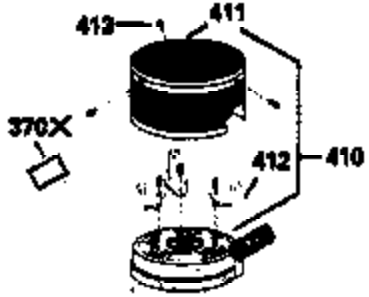

ILLUSTRATION SHOWS TYPICAL PARTS ONLY. ORDER BY PART NUMBER. PARTS NOT LISTED ARE SUPPLIED BY OEM.

VIEW 3 OF 3

Ref #	Part Number	Qty	Description
12B	34695	1	Breather Tube Elbow
19	31361	1	Extension Spring
69	35261	1	* Mounting Flange Gasket
182	6201	2	Screw, 1/4-28 x 7/8"
185	31384A	1	Intake Pipe (Incl. 224)
186	32653	1	Governor Link
216	33086	1	RPM Adjusting Lever
223	650451	2	Screw, 1/4-20 x 1"
238	650932	2	Screw, 10-32 x 49/64"
239	34338	1	* Air Cleaner Gasket
241	35797	1	Air Cleaner Collar
245	35066	1	Air Cleaner Filter
250	35065	1	Air Cleaner Cover
260	35478	1	Blower Housing
276	33753	1	Locking Plate
277	650795	2	Screw, 1/4-20 x 2-1/4"