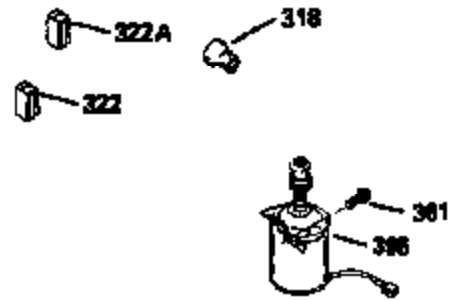

ILLUSTRATION SHOWS TYPICAL PARTS ONLY. ORDER BY PART NUMBER. PARTS NOT LISTED ARE SUPPLIED BY OEM.

VIEW 3 OF 3

Ref #	Part Number	Qty	Description
12B	34695	1	Breather Tube Elbow
19	31361	1	Extension Spring
69	35261	1	* Mounting Flange Gasket
182	6201	2	Screw, 1/4-28 x 7/8"
185	31384A	1	Intake Pipe (Incl. 224)
186	32653	1	Governor Link
216	33086	1	RPM Adjusting Lever
223	650451	2	Screw, 1/4-20 x 1"
238	650932	2	Screw, 10-32 x 49/64"
239	34338	1	* Air Cleaner Gasket
241	35797	1	Air Cleaner Collar
245	35066	1	Air Cleaner Filter
250	35065	1	Air Cleaner Cover
260	35478	1	Blower Housing
276	33753	1	Locking Plate
277	650795	2	Screw, 1/4-20 x 2-1/4"