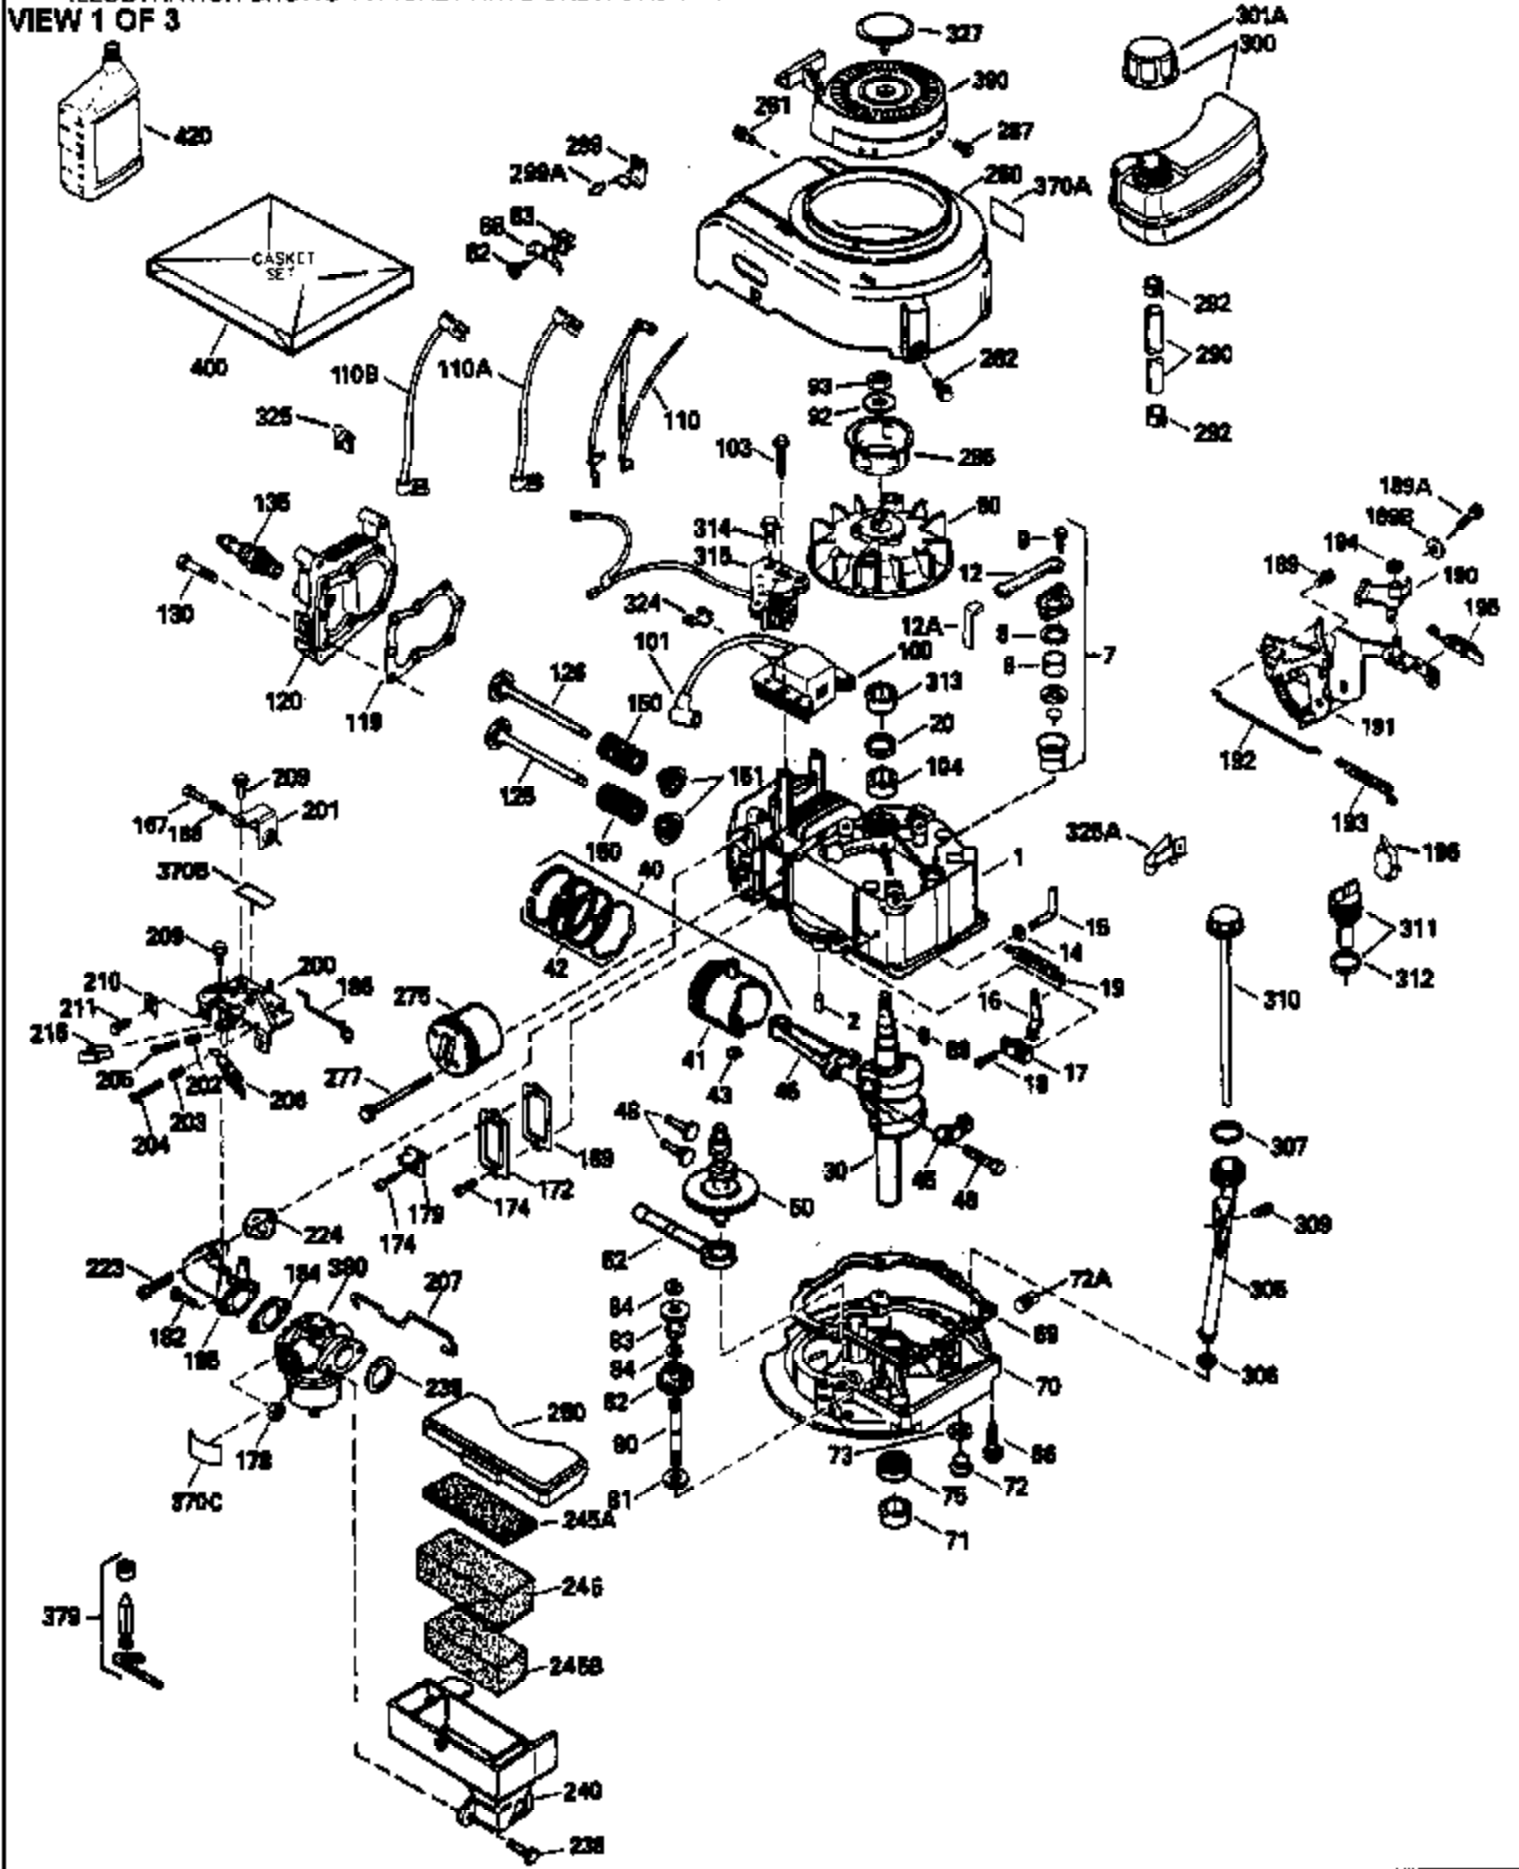

ILLUSTRATION SHOWS TYPICAL PARTS ONLY. ORDER BY PART NUMBER. PARTS NOT LISTED ARE SUPPLIED BY OEM.
VIEW 1 OF 3

Ref #	Part Number	Qty	Description
1	33968B	1	Cylinder (Incl. 2 & 20)
2	26727	2	Dowel Pin
6	33734	1	Breather Element
7	34214A	1	Breather Ass'y. (Incl. 6, 8, 9 & 12)
8	33735	1	* Breather Gasket
9	30200	2	Screw, 10-24 x 9/16"
12	33886	1	Breather Tube
14	28277	1	Washer
15	30589	1	Governor Rod (Incl. 14)
16	31383A	1	Governor Lever
17	31335	1	Governor Lever Clamp
18	650548	1	Screw, 8-32 x 5/16"
19	35998	1	Extension Spring
20	32600	1	Oil Seal
30	36215A	1	Crankshaft
40	34535	1	Piston, Pin & Ring Set (Std.)
40	34536	1	Piston, Pin & Ring Set (.010" OS)
40	34537	1	Piston, Pin & Ring Set (.020" OS)
41	33562B	1	Piston & Pin Ass'y. (Std.) (Incl. 43)
41	33563B	1	Piston & Pin Ass'y. (.010" OS) (Incl. 43)
41	33564B	1	Piston & Pin Ass'y. (.020" OS) (Incl. 43)
42	33567	1	Ring Set (Std.)
42	33568	1	Ring Set (.010" OS)
42	33569	1	Ring Set (.020" OS)
43	20381	2	Piston Pin Retaining Ring
45	30963B	1	Connecting Rod Ass'y. (Incl. 46)
46	32610A	2	Connecting Rod Bolt
48	27241	2	Valve Lifter
50	35992	1	Camshaft (MCR)
52	29914	1	Oil Pump Ass'y.
69	35261	1	* Mounting Flange Gasket
70	34311C	1	Mounting Flange (Incl. 72, 75 & 80)
72	30572	1	Oil Drain Plug
75	27897	1	Oil Seal
80	30574A	1	Governor Shaft
81	30590A	1	Washer
82	30591	1	Governor Gear Ass'y. (Incl. 81)
83	30588A	1	Governor Spool
84	29193	2	Retaining Ring
86	650488	6	Screw, 1/4-20 x 1-1/4"
89	611004	1	Flywheel Key
90	611112	1	Flywheel
92	650815	1	Belleville Washer
93	650816	1	Flywheel Nut
100	34443A	1	Solid State Ignition
101	610118	1	Spark Plug Cover
103	650814	2	Screw, Torx T-15, 10-24 x 1"
110	34961	1	Ground Wire
119	33554A	1	* Cylinder Head Gasket
120	34342	1	Cylinder Head
125	29313C	1	Exhaust Valve (Std.) (Incl. 151)
125	29315C	1	Exhaust Valve (1/32" OS) (Incl. 151)
126	29314B	1	Intake Valve (Std.) (Incl. 151)
126	29315C	1	Intake Valve (1/32" OS) (Incl. 151)
130	6021A	8	Screw, 5/16-18 x 1-1/2"
135	35395	1	Resistor Spark Plug (RJ19LM)
150	35991	2	Valve Spring
151	31673	2	Valve Spring Cap