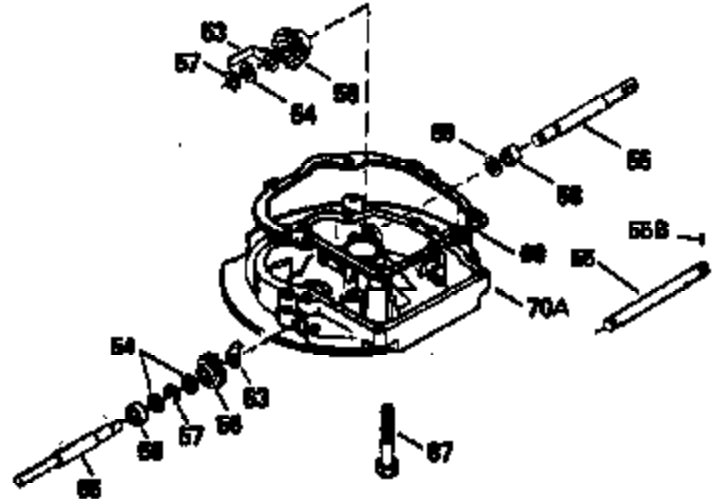

ILLUSTRATION SHOWS TYPICAL PARTS ONLY. ORDER BY PART NUMBER. PARTS NOT LISTED ARE SUPPLIED BY OEM.

VIEW 3 OF 3

Ref #	Part Number	Qty	Description
19	35998	1	Extension Spring
69	35261	1	* Mounting Flange Gasket
182	6201	2	Screw, 1/4-28 x 7/8"
185	31384A	1	Intake Pipe (Incl. 224)
186	36201	1	Governor Link
223	650451	2	Screw, 1/4-20 x 1"
238	650806	2	Screw, 10-32 x 5/8"
239	34338	1	* Air Cleaner Gasket
245	34340	1	Air Cleaner Filter
250	36213	1	Air Cleaner Cover
260	36212	1	Blower Housing
276	33753	1	Locking Plate
277	650795	2	Screw, 1/4-20 x 2-1/4"