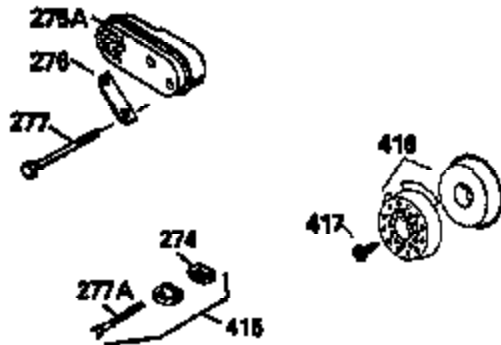

ILLUSTRATION SHOWS TYPICAL PARTS ONLY. ORDER BY PART NUMBER. PARTS NOT LISTED ARE SUPPLIED BY OEM.

VIEW 3 OF 3

Ref #	Part Number	Qty	Description
19	35998	1	Extension Spring
69	35261	1	* Mounting Flange Gasket
182	6201	2	Screw, 1/4-28 x 7/8"
185	31384A	1	Intake Pipe (Incl. 224)
186	36201	1	Governor Link
223	650451	2	Screw, 1/4-20 x 1"
238	650806	2	Screw, 10-32 x 5/8"
239	34338	1	* Air Cleaner Gasket
245	34340	1	Air Cleaner Filter
250	36213	1	Air Cleaner Cover
260	36212	1	Blower Housing
276	33753	1	Locking Plate
277	650795	2	Screw, 1/4-20 x 2-1/4"