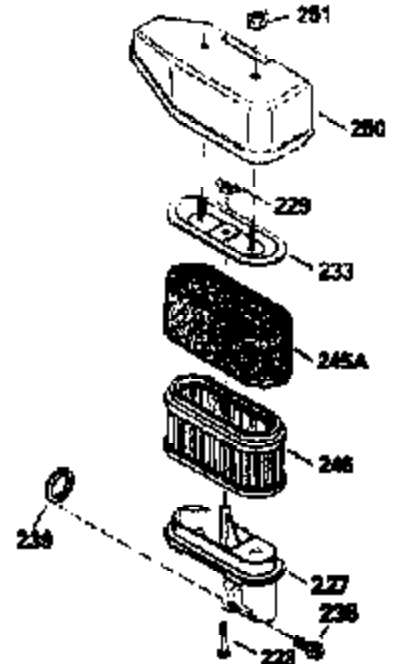

ILLUSTRATION SHOWS TYPICAL PARTS ONLY. ORDER BY PART NUMBER. PARTS NOT LISTED ARE SUPPLIED BY OEM.

VIEW 3 OF 3

Ref #	Part Number	Qty	Description
19	35998	1	Extension Spring
69	35261	1	* Mounting Flange Gasket
182	6201	2	Screw, 1/4-28 x 7/8"
185	31384A	1	Intake Pipe (Incl. 224)
186	36201	1	Governor Link
223	650451	2	Screw, 1/4-20 x 1"
238	650806	2	Screw, 10-32 x 5/8"
239	34338	1	* Air Cleaner Gasket
245	34340	1	Air Cleaner Filter
250	36213	1	Air Cleaner Cover
260	36212	1	Blower Housing
276	33753	1	Locking Plate
277	650795	2	Screw, 1/4-20 x 2-1/4"