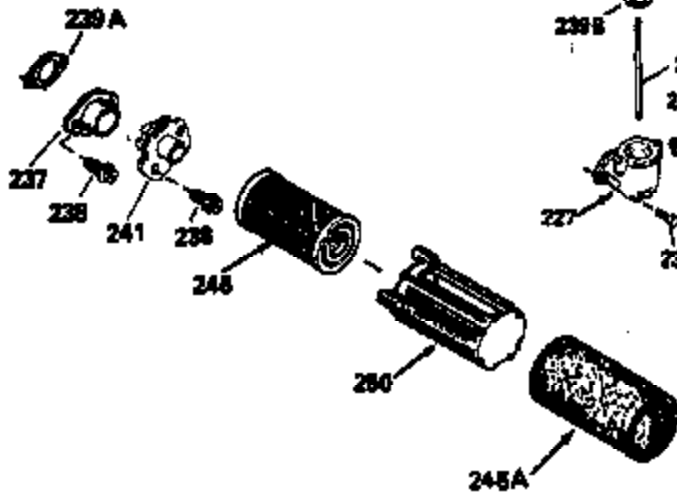

ILLUSTRATION SHOWS TYPICAL PARTS ONLY. ORDER BY PART NUMBER. PARTS NOT LISTED ARE SUPPLIED BY OEM.

VIEW 3 OF 3

Ref #	Part Number	Qty	Description
19	35998	1	Extension Spring
69	35261	1	* Mounting Flange Gasket
182	6201	2	Screw, 1/4-28 x 7/8"
185	31384A	1	Intake Pipe (Incl. 224)
186	36201	1	Governor Link
223	650451	2	Screw, 1/4-20 x 1"
238	650806	2	Screw, 10-32 x 5/8"
239	34338	1	* Air Cleaner Gasket
245	34340	1	Air Cleaner Filter
250	36213	1	Air Cleaner Cover
260	36212	1	Blower Housing
276	33753	1	Locking Plate
277	650795	2	Screw, 1/4-20 x 2-1/4"