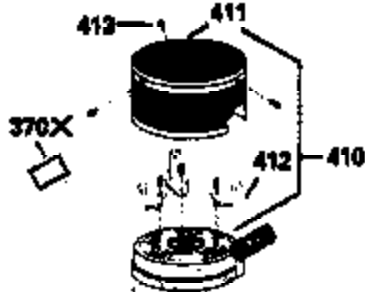

ILLUSTRATION SHOWS TYPICAL PARTS ONLY. ORDER BY PART NUMBER. PARTS NOT LISTED ARE SUPPLIED BY OEM.

VIEW 3 OF 3

Ref #	Part Number	Qty	Description
19	35998	1	Extension Spring
69	35261	1	* Mounting Flange Gasket
182	6201	2	Screw, 1/4-28 x 7/8"
185	31384A	1	Intake Pipe (Incl. 224)
186	36201	1	Governor Link
223	650451	2	Screw, 1/4-20 x 1"
238	650806	2	Screw, 10-32 x 5/8"
239	34338	1	* Air Cleaner Gasket
245	34340	1	Air Cleaner Filter
250	36213	1	Air Cleaner Cover
260	36212	1	Blower Housing
276	33753	1	Locking Plate
277	650795	2	Screw, 1/4-20 x 2-1/4"