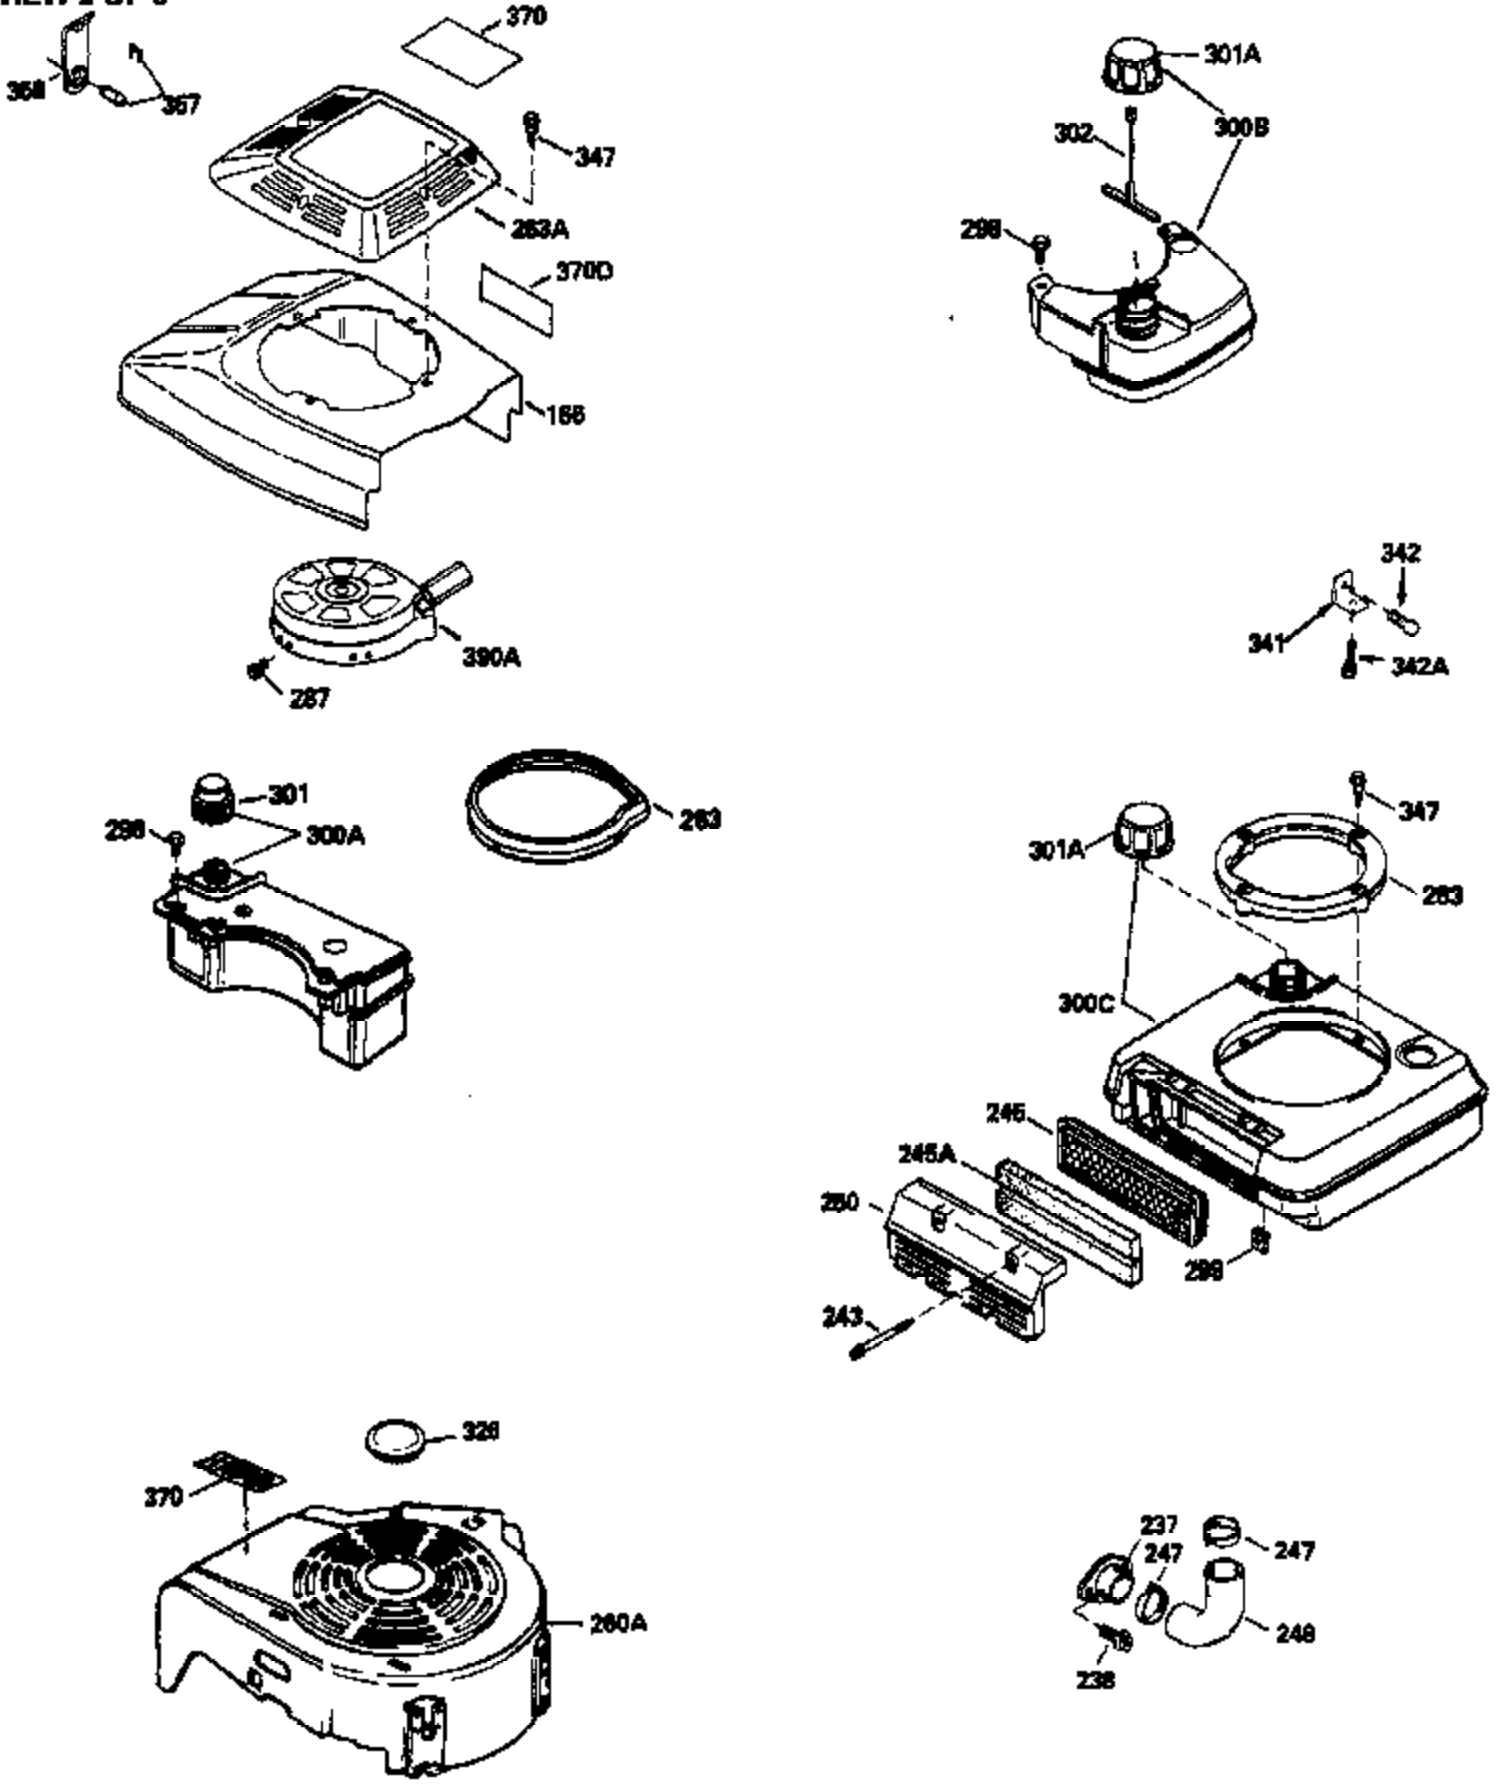

ILLUSTRATION SHOWS TYPICAL PARTS ONLY. ORDER BY PART NUMBER. PARTS NOT LISTED ARE SUPPLIED BY OEM.
VIEW 2 OF 3

Ref #	Part Number	Qty	Description
238	650806	2	Screw, 10-32 x 5/8"
245	34340	1	Air Cleaner Filter
250	36213	1	Air Cleaner Cover
263	36214	1	Trim Ring
287	650884	2	Screw, 8-32 x 1/2"
301	35355	1	Fuel Cap
370	34346	1	Instruction Decal