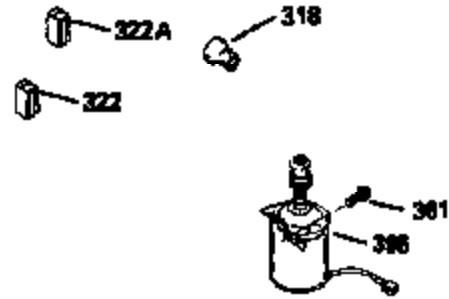

ILLUSTRATION SHOWS TYPICAL PARTS ONLY. ORDER BY PART NUMBER. PARTS NOT LISTED ARE SUPPLIED BY OEM.

VIEW 3 OF 3

Ref #	Part Number	Qty	Description
19	35998	1	Extension Spring
69	35261	1	* Mounting Flange Gasket
182	6201	2	Screw, 1/4-28 x 7/8"
185	31384A	1	Intake Pipe (Incl. 224)
186	36201	1	Governor Link
223	650451	2	Screw, 1/4-20 x 1"
238	650806	2	Screw, 10-32 x 5/8"
239	34338	1	* Air Cleaner Gasket
245	34340	1	Air Cleaner Filter
250	36213	1	Air Cleaner Cover
260	36212	1	Blower Housing
276	33753	1	Locking Plate
277	650795	2	Screw, 1/4-20 x 2-1/4"