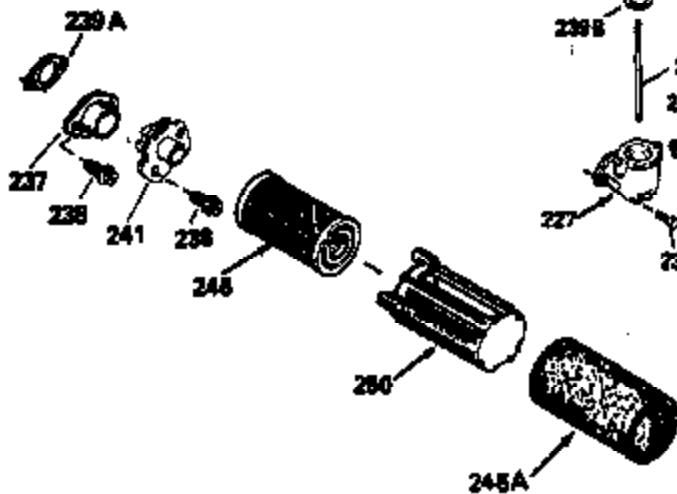

ILLUSTRATION SHOWS TYPICAL PARTS ONLY. ORDER BY PART NUMBER. PARTS NOT LISTED ARE SUPPLIED BY OEM.

VIEW 3 OF 3

Ref #	Part Number	Qty	Description
19	31361	1	Extension Spring
53	31745	1	Tang Washer
54	31787	1	Thrust Washer
55	35667	1	PTO Shaft
56	31746	1	Left Hand Worm Gear
57	31749	1	Retaining Ring
58	31744	1	Oil Seal
59	31747	1	Washer
69	35261	1	* Mounting Flange Gasket
87	650492	1	Screw, 1/4-20 x 2-1/4"
182	6201	2	Screw, 1/4-28 x 7/8"
185	31384A	1	Intake Pipe (Incl. 224)
186	34358	1	Governor Link
223	650451	2	Screw, 1/4-20 x 1"
238	650806	2	Screw, 10-32 x 5/8"
239	34338	1	* Air Cleaner Gasket
245	34340	1	Air Cleaner Filter
250	34341B	1	Air Cleaner Cover
260	36227	1	Blower Housing
276	33753	1	Locking Plate
277	650795	2	Screw, 1/4-20 x 2-1/4"
318	35587	1	Wire Seal
322	34977	1	Connector Body
322A	610921	1	Connector Body
395	35709	1	Electric Starter Motor (12 Volt)