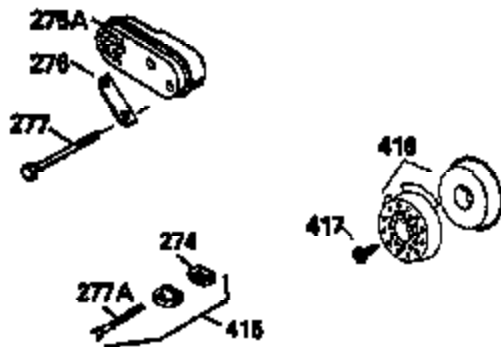

ILLUSTRATION SHOWS TYPICAL PARTS ONLY. ORDER BY PART NUMBER. PARTS NOT LISTED ARE SUPPLIED BY OEM.

VIEW 3 OF 3

Ref #	Part Number	Qty	Description
19	31361	1	Extension Spring
53	31745	1	Tang Washer
54	31787	1	Thrust Washer
55	35667	1	PTO Shaft
56	31746	1	Left Hand Worm Gear
57	31749	1	Retaining Ring
58	31744	1	Oil Seal
59	31747	1	Washer
69	35261	1	* Mounting Flange Gasket
87	650492	1	Screw, 1/4-20 x 2-1/4"
182	6201	2	Screw, 1/4-28 x 7/8"
185	31384A	1	Intake Pipe (Incl. 224)
186	34358	1	Governor Link
223	650451	2	Screw, 1/4-20 x 1"
238	650806	2	Screw, 10-32 x 5/8"
239	34338	1	* Air Cleaner Gasket
245	34340	1	Air Cleaner Filter
250	34341B	1	Air Cleaner Cover
260	36227	1	Blower Housing
276	33753	1	Locking Plate
277	650795	2	Screw, 1/4-20 x 2-1/4"
318	35587	1	Wire Seal
322	34977	1	Connector Body
322A	610921	1	Connector Body
395	35709	1	Electric Starter Motor (12 Volt)