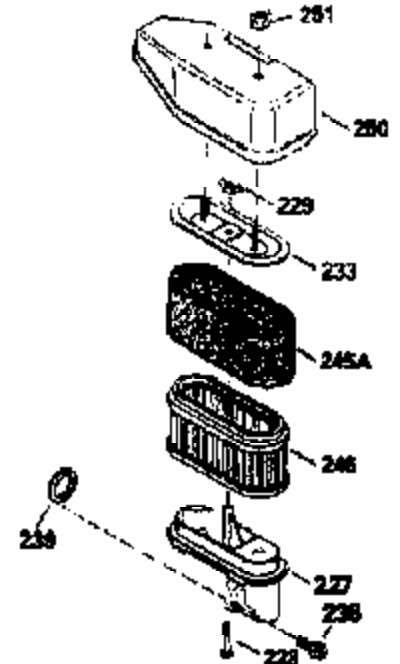

ILLUSTRATION SHOWS TYPICAL PARTS ONLY. ORDER BY PART NUMBER. PARTS NOT LISTED ARE SUPPLIED BY OEM.

VIEW 3 OF 3

Ref #	Part Number	Qty	Description
19	31361	1	Extension Spring
53	31745	1	Tang Washer
54	31787	1	Thrust Washer
55	35667	1	PTO Shaft
56	31746	1	Left Hand Worm Gear
57	31749	1	Retaining Ring
58	31744	1	Oil Seal
59	31747	1	Washer
69	35261	1	* Mounting Flange Gasket
87	650492	1	Screw, 1/4-20 x 2-1/4"
182	6201	2	Screw, 1/4-28 x 7/8"
185	31384A	1	Intake Pipe (Incl. 224)
186	34358	1	Governor Link
223	650451	2	Screw, 1/4-20 x 1"
238	650806	2	Screw, 10-32 x 5/8"
239	34338	1	* Air Cleaner Gasket
245	34340	1	Air Cleaner Filter
250	34341B	1	Air Cleaner Cover
260	36227	1	Blower Housing
276	33753	1	Locking Plate
277	650795	2	Screw, 1/4-20 x 2-1/4"
318	35587	1	Wire Seal
322	34977	1	Connector Body
322A	610921	1	Connector Body
395	35709	1	Electric Starter Motor (12 Volt)