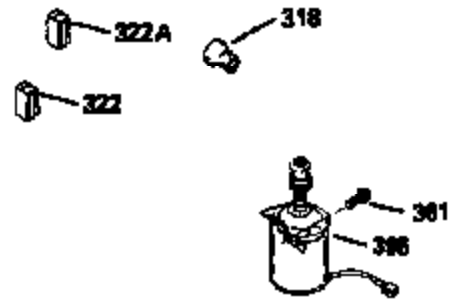

Ref #	Part Number	Qty	Description
420	730225	1	SAE 30 4-Cycle Engine Oil (Quart)

ILLUSTRATION SHOWS TYPICAL PARTS ONLY. ORDER BY PART NUMBER. PARTS NOT LISTED ARE SUPPLIED BY OEM.
VIEW 2 OF 3

Ref #	Part Number	Qty	Description
238	650806	2	Screw, 10-32 x 5/8"
245	34340	1	Air Cleaner Filter
250	34341B	1	Air Cleaner Cover
287	650884	2	Screw, 8-32 x 1/2"
301	35355	1	Fuel Cap
370	34346	1	Instruction Decal

ILLUSTRATION SHOWS TYPICAL PARTS ONLY. ORDER BY PART NUMBER. PARTS NOT LISTED ARE SUPPLIED BY OEM.

VIEW 3 OF 3

Ref #	Part Number	Qty	Description
19	31361	1	Extension Spring
53	31745	1	Tang Washer
54	31787	1	Thrust Washer
55	35667	1	PTO Shaft
56	31746	1	Left Hand Worm Gear
57	31749	1	Retaining Ring
58	31744	1	Oil Seal
59	31747	1	Washer
69	35261	1	* Mounting Flange Gasket
87	650492	1	Screw, 1/4-20 x 2-1/4"
182	6201	2	Screw, 1/4-28 x 7/8"
185	31384A	1	Intake Pipe (Incl. 224)
186	34358	1	Governor Link
223	650451	2	Screw, 1/4-20 x 1"
238	650806	2	Screw, 10-32 x 5/8"
239	34338	1	* Air Cleaner Gasket
245	34340	1	Air Cleaner Filter
250	34341B	1	Air Cleaner Cover
260	36227	1	Blower Housing
276	33753	1	Locking Plate
277	650795	2	Screw, 1/4-20 x 2-1/4"
318	35587	1	Wire Seal
322	34977	1	Connector Body
322A	610921	1	Connector Body
395	35709	1	Electric Starter Motor (12 Volt)