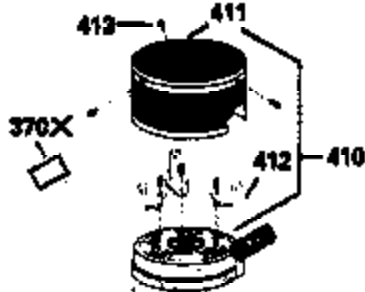

ILLUSTRATION SHOWS TYPICAL PARTS ONLY. ORDER BY PART NUMBER. PARTS NOT LISTED ARE SUPPLIED BY OEM.

VIEW 3 OF 3

Ref #	Part Number	Qty	Description
19	31361	1	Extension Spring
53	31745	1	Tang Washer
54	31787	1	Thrust Washer
55	35667	1	PTO Shaft
56	31746	1	Left Hand Worm Gear
57	31749	1	Retaining Ring
58	31744	1	Oil Seal
59	31747	1	Washer
69	35261	1	* Mounting Flange Gasket
87	650492	1	Screw, 1/4-20 x 2-1/4"
182	6201	2	Screw, 1/4-28 x 7/8"
185	31384A	1	Intake Pipe (Incl. 224)
186	34358	1	Governor Link
223	650451	2	Screw, 1/4-20 x 1"
238	650806	2	Screw, 10-32 x 5/8"
239	34338	1	* Air Cleaner Gasket
245	34340	1	Air Cleaner Filter
250	34341B	1	Air Cleaner Cover
260	36227	1	Blower Housing
276	33753	1	Locking Plate
277	650795	2	Screw, 1/4-20 x 2-1/4"
318	35587	1	Wire Seal
322	34977	1	Connector Body
322A	610921	1	Connector Body
395	35709	1	Electric Starter Motor (12 Volt)