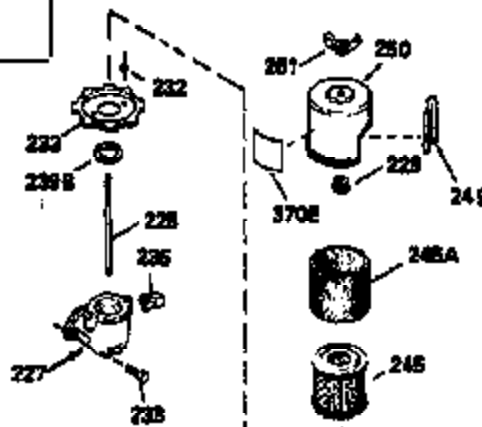

Ref #	Part Number	Qty	Description
420	730225	1	SAE 30 4-Cycle Engine Oil (Quart)

ILLUSTRATION SHOWS TYPICAL PARTS ONLY. ORDER BY PART NUMBER. PARTS NOT LISTED ARE SUPPLIED BY OEM.
VIEW 2 OF 3

Ref #	Part Number	Qty	Description
238	650806	2	Screw, 10-32 x 5/8"
245	34340	1	Air Cleaner Filter
250	34341B	1	Air Cleaner Cover
287	650884	2	Screw, 8-32 x 1/2"
301	35355	1	Fuel Cap
370	34346	1	Instruction Decal

ILLUSTRATION SHOWS TYPICAL PARTS ONLY. ORDER BY PART NUMBER. PARTS NOT LISTED ARE SUPPLIED BY OEM.

VIEW 3 OF 3

Ref #	Part Number	Qty	Description
19	31361	1	Extension Spring
53	31745	1	Tang Washer
54	31787	1	Thrust Washer
55	35667	1	PTO Shaft
56	31746	1	Left Hand Worm Gear
57	31749	1	Retaining Ring
58	31744	1	Oil Seal
59	31747	1	Washer
69	35261	1	* Mounting Flange Gasket
87	650492	1	Screw, 1/4-20 x 2-1/4"
182	6201	2	Screw, 1/4-28 x 7/8"
185	31384A	1	Intake Pipe (Incl. 224)
186	34358	1	Governor Link
223	650451	2	Screw, 1/4-20 x 1"
238	650806	2	Screw, 10-32 x 5/8"
239	34338	1	* Air Cleaner Gasket
245	34340	1	Air Cleaner Filter
250	34341B	1	Air Cleaner Cover
260	36227	1	Blower Housing
276	33753	1	Locking Plate
277	650795	2	Screw, 1/4-20 x 2-1/4"
318	35587	1	Wire Seal
322	34977	1	Connector Body
322A	610921	1	Connector Body
395	35709	1	Electric Starter Motor (12 Volt)