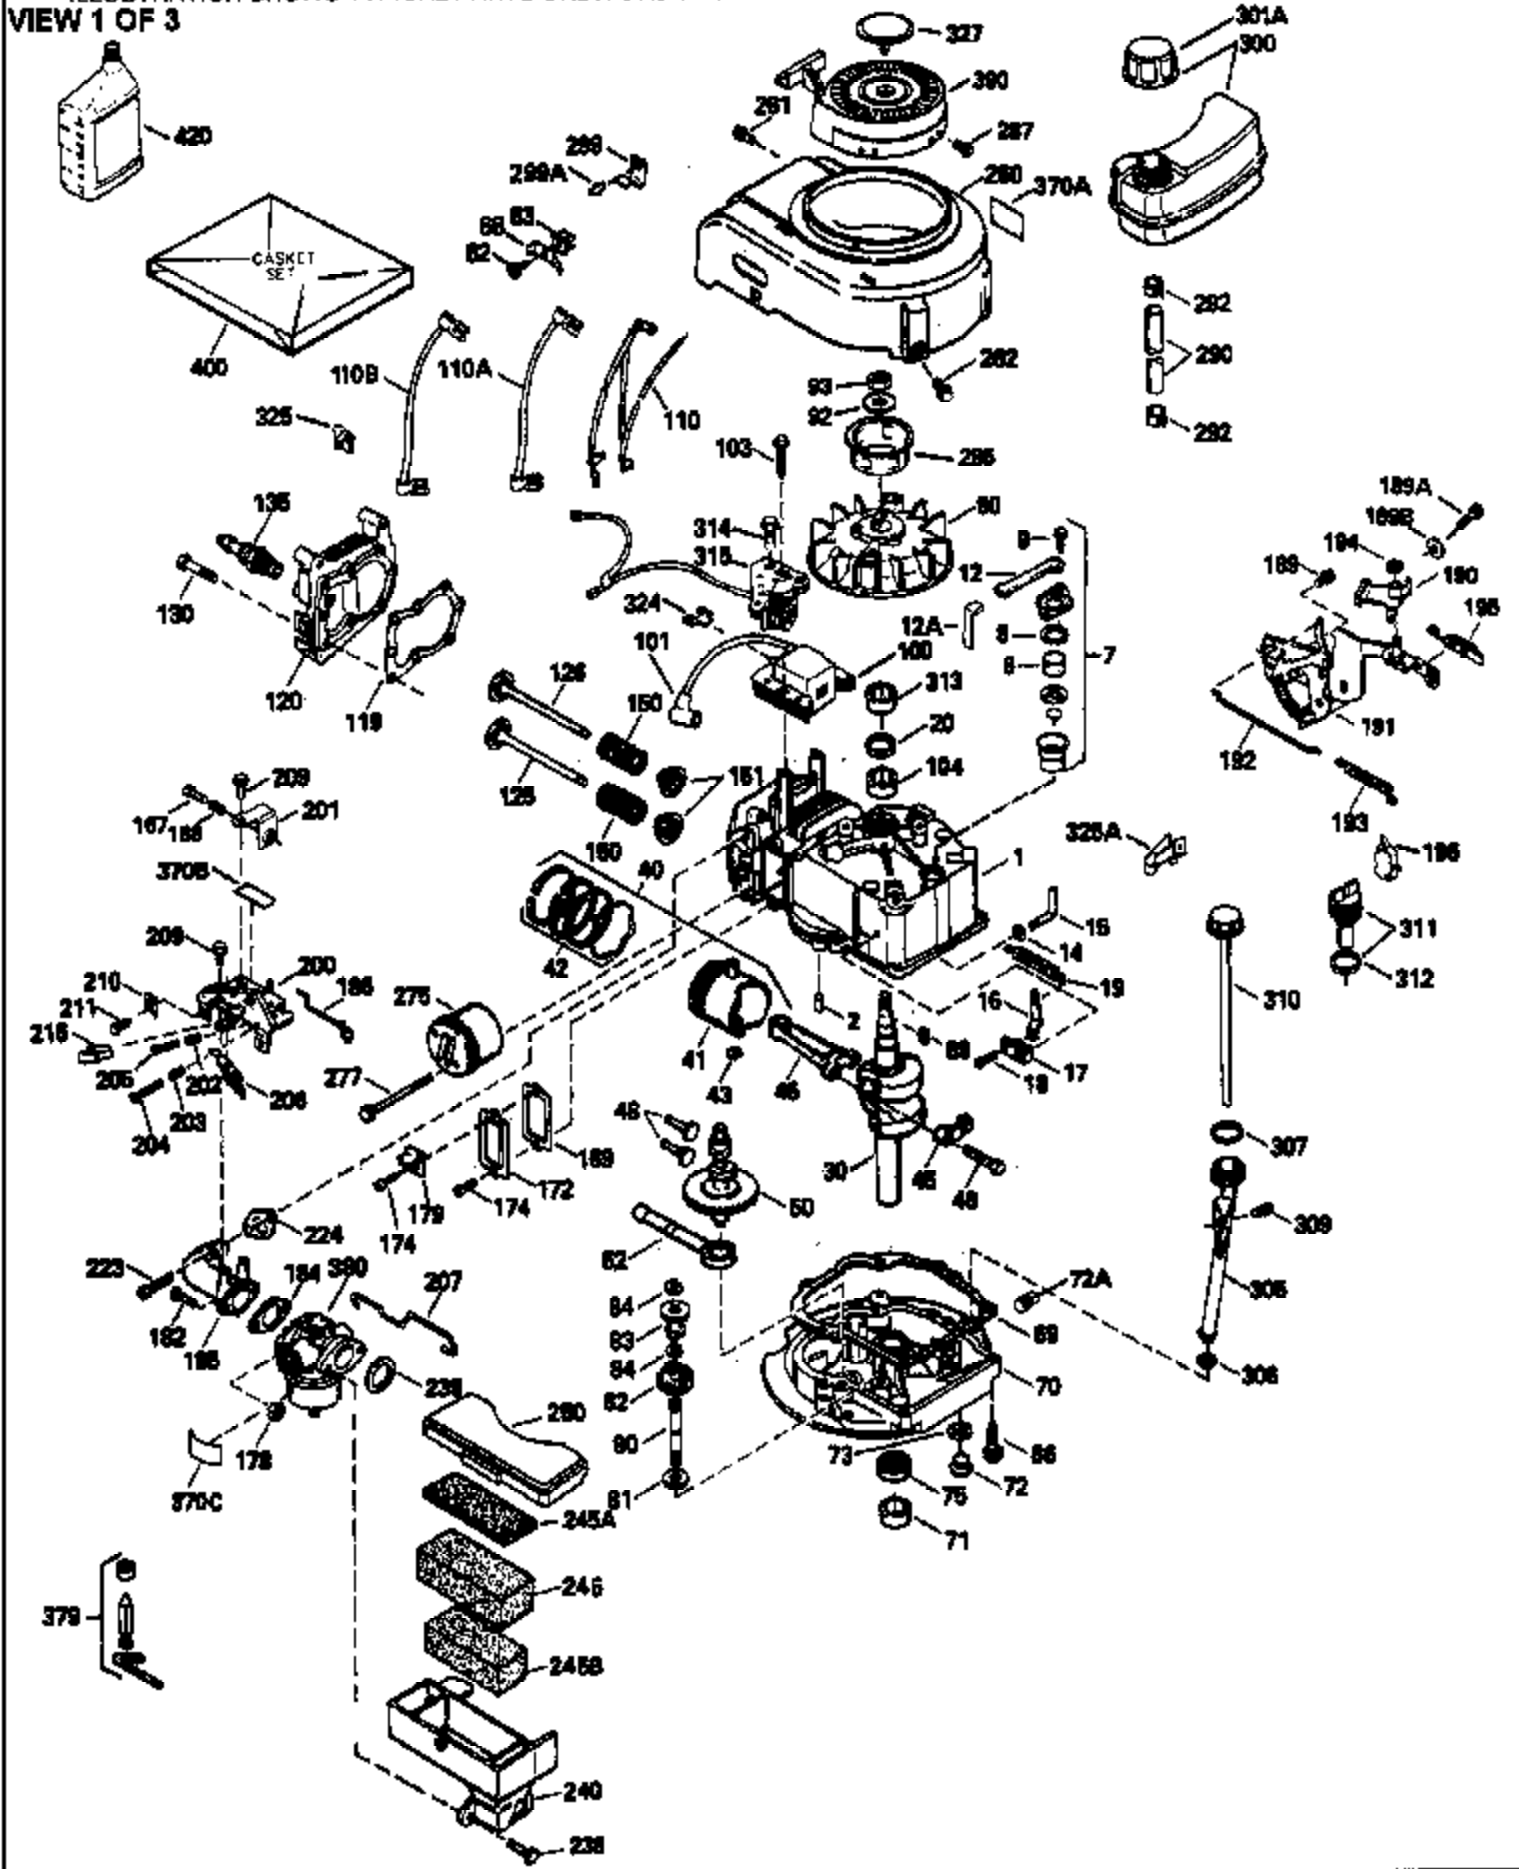

ILLUSTRATION SHOWS TYPICAL PARTS ONLY. ORDER BY PART NUMBER. PARTS NOT LISTED ARE SUPPLIED BY OEM.
VIEW 1 OF 3