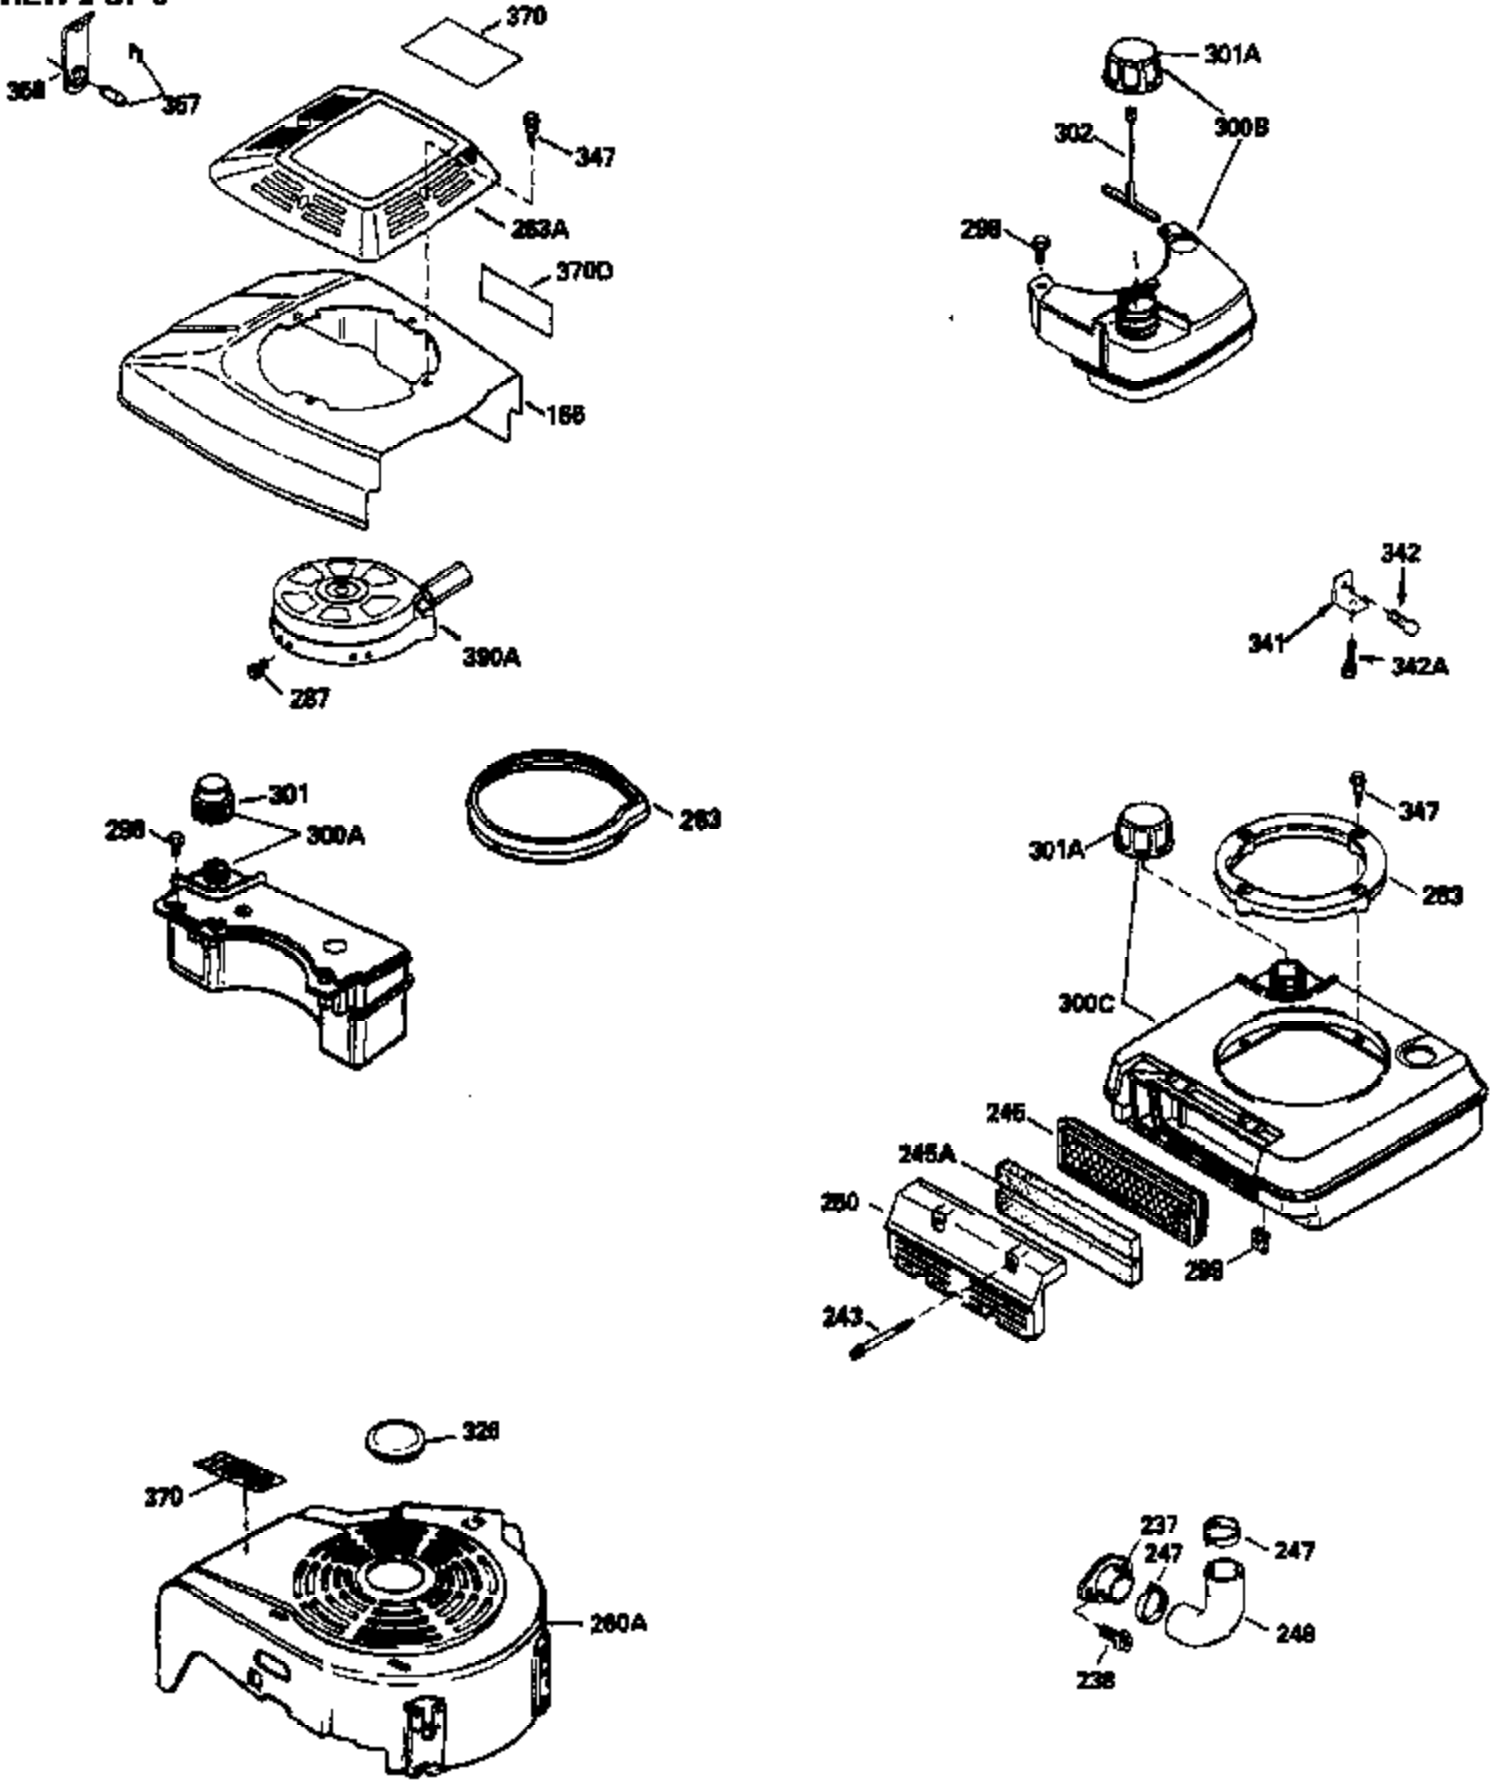

ILLUSTRATION SHOWS TYPICAL PARTS ONLY. ORDER BY PART NUMBER. PARTS NOT LISTED ARE SUPPLIED BY OEM.
VIEW 2 OF 3

Ref #	Part Number	Qty	Description
238	650806	2	Screw, 10-32 x 5/8"
245	34340	1	Air Cleaner Filter
250	34341B	1	Air Cleaner Cover
287	650884	2	Screw, 8-32 x 1/2"
301	35355	1	Fuel Cap
370	34346	1	Instruction Decal