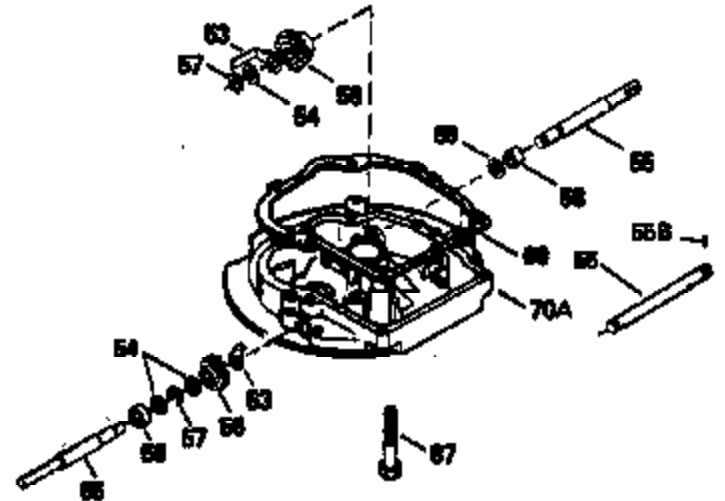

Ref #	Part Number	Qty	Description
420	730225	1	SAE 30 4-Cycle Engine Oil (Quart)

ILLUSTRATION SHOWS TYPICAL PARTS ONLY. ORDER BY PART NUMBER. PARTS NOT LISTED ARE SUPPLIED BY OEM.
VIEW 2 OF 3

Ref #	Part Number	Qty	Description
238	650806	2	Screw, 10-32 x 5/8"
245	34340	1	Air Cleaner Filter
250	34341B	1	Air Cleaner Cover
287	650884	2	Screw, 8-32 x 1/2"
301	35355	1	Fuel Cap
370	34346	1	Instruction Decal

ILLUSTRATION SHOWS TYPICAL PARTS ONLY. ORDER BY PART NUMBER. PARTS NOT LISTED ARE SUPPLIED BY OEM.

VIEW 3 OF 3

Ref #	Part Number	Qty	Description
19	31361	1	Extension Spring
53	31745	1	Tang Washer
54	31787	1	Thrust Washer
55	35667	1	PTO Shaft
56	31746	1	Left Hand Worm Gear
57	31749	1	Retaining Ring
58	31744	1	Oil Seal
59	31747	1	Washer
69	35261	1	* Mounting Flange Gasket
87	650492	1	Screw, 1/4-20 x 2-1/4"
182	6201	2	Screw, 1/4-28 x 7/8"
185	31384A	1	Intake Pipe (Incl. 224)
186	34358	1	Governor Link
223	650451	2	Screw, 1/4-20 x 1"
238	650806	2	Screw, 10-32 x 5/8"
239	34338	1	* Air Cleaner Gasket
245	34340	1	Air Cleaner Filter
250	34341B	1	Air Cleaner Cover
260	36227	1	Blower Housing
276	33753	1	Locking Plate
277	650795	2	Screw, 1/4-20 x 2-1/4"
318	35587	1	Wire Seal
322	34977	1	Connector Body
322A	610921	1	Connector Body
395	35709	1	Electric Starter Motor (12 Volt)