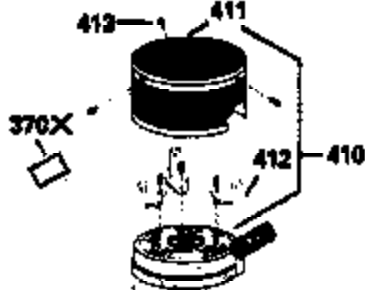

ILLUSTRATION SHOWS TYPICAL PARTS ONLY. ORDER BY PART NUMBER. PARTS NOT LISTED ARE SUPPLIED BY OEM.

VIEW 3 OF 3

Ref #	Part Number	Qty	Description
12B	34695	1	Breather Tube Elbow
19	31361	1	Extension Spring
69	35261	1	* Mounting Flange Gasket
182	6201	2	Screw, 1/4-28 x 7/8"
185	31384A	1	Intake Pipe (Incl. 224)
186	34358	1	Governor Link
223	650451	2	Screw, 1/4-20 x 1"
238	650932	2	Screw, 10-32 x 49/64"
239	34338	1	* Air Cleaner Gasket
241	35797	1	Air Cleaner Collar
245	35066	1	Air Cleaner Filter
250	35986	1	Air Cleaner Cover
260	35826	1	Blower Housing
263A	35821	1	Starter Grill
276	35994	1	Locking Plate
277	650957	2	Screw, 1/4-20 x 2-31/32"