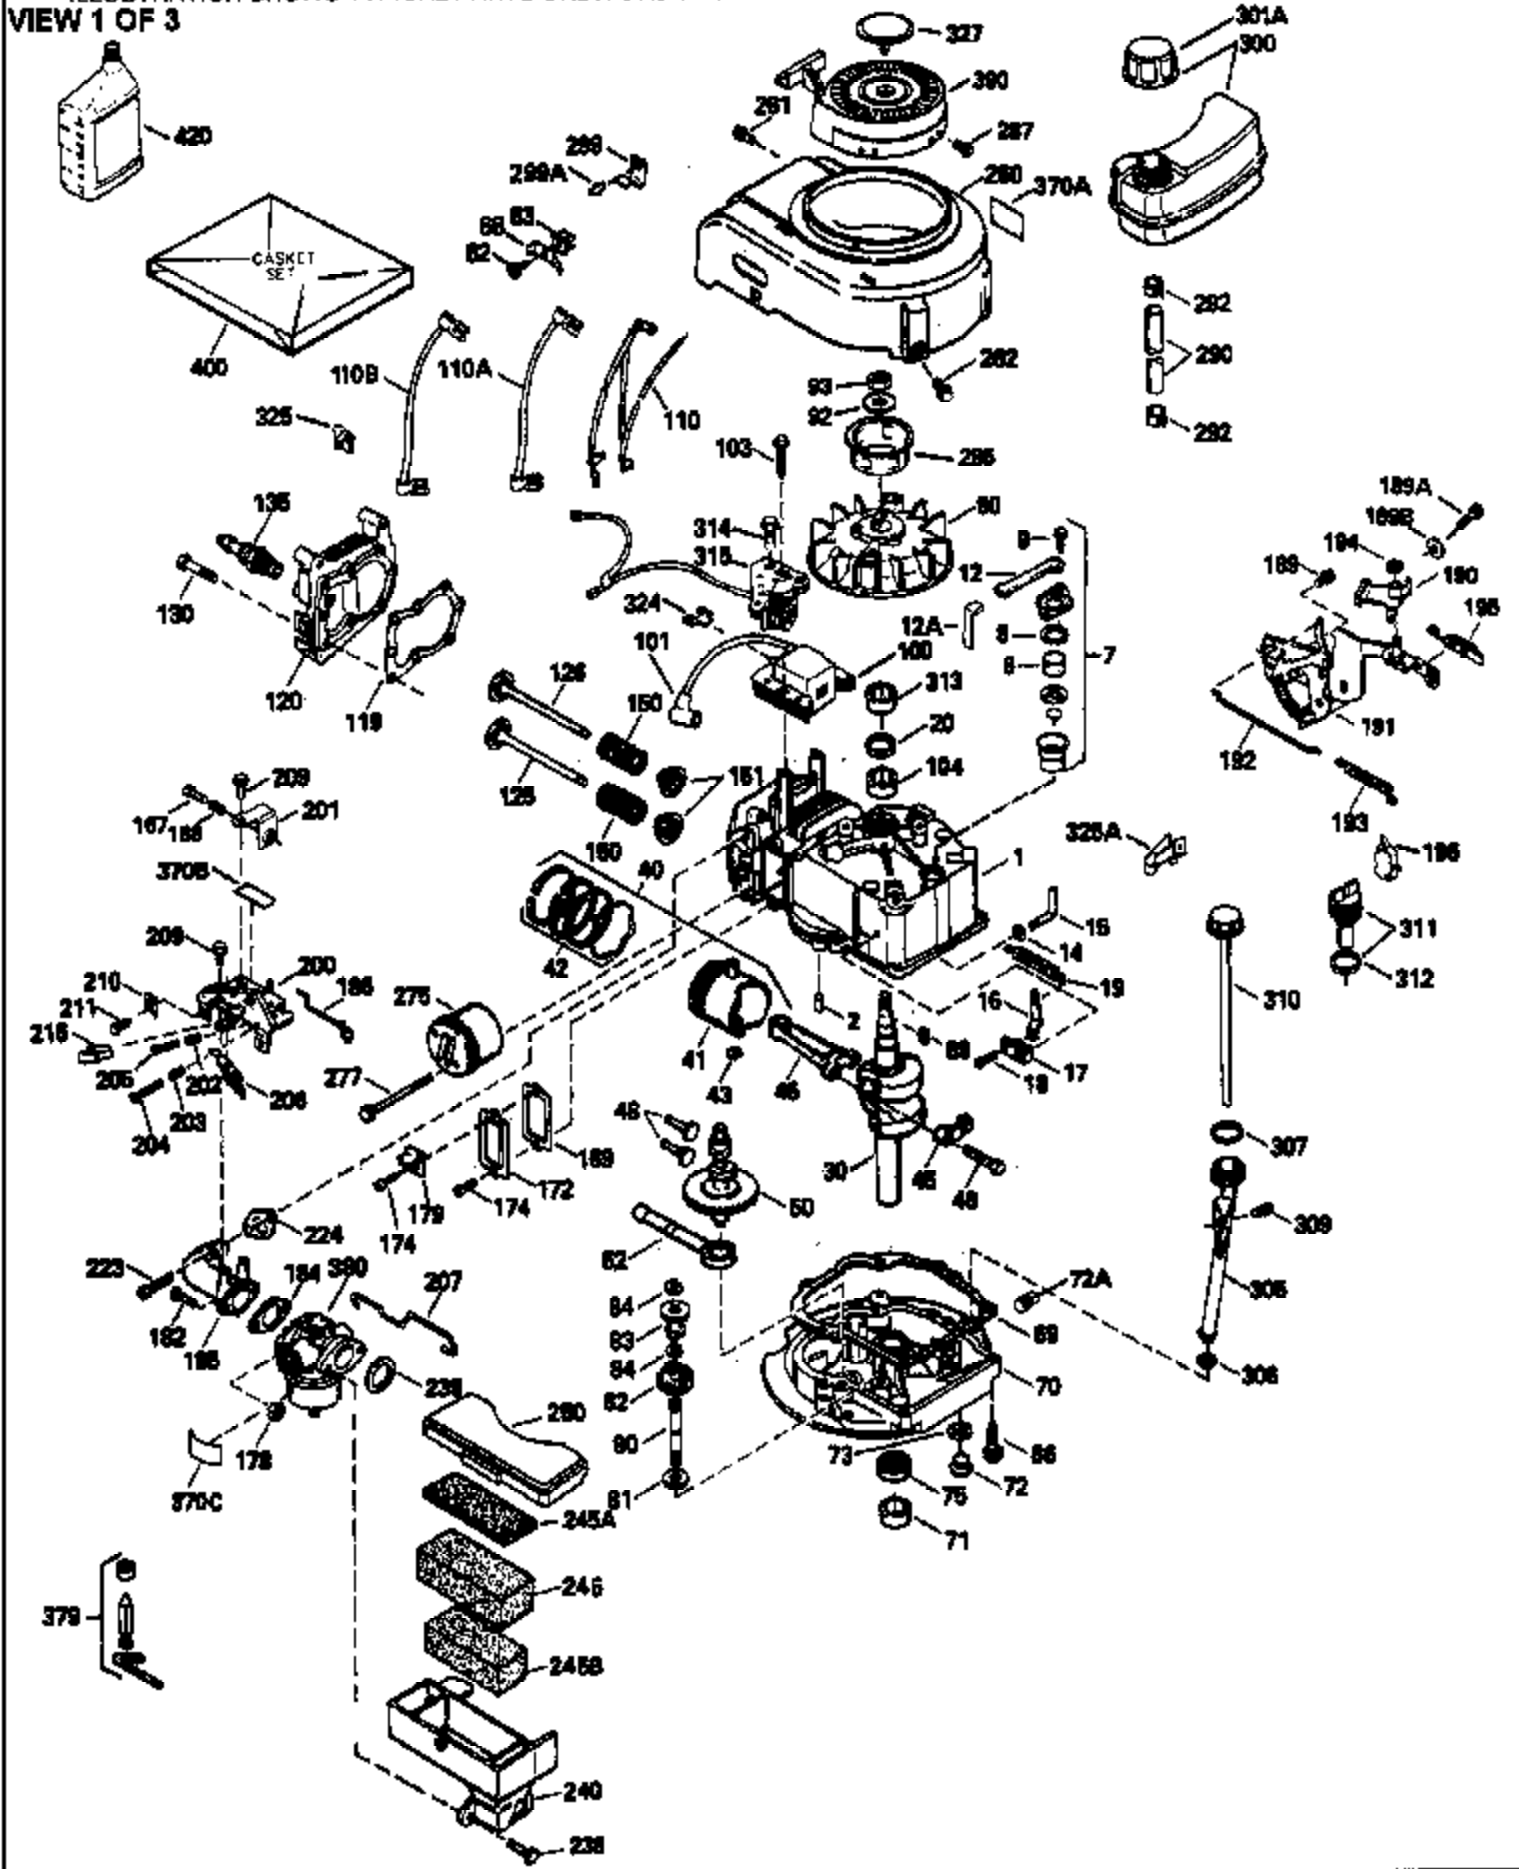

ILLUSTRATION SHOWS TYPICAL PARTS ONLY. ORDER BY PART NUMBER. PARTS NOT LISTED ARE SUPPLIED BY OEM.
VIEW 1 OF 3

Ref #	Part Number	Qty	Description
1	33968B	1	Cylinder (Incl. 2 & 20)
2	26727	2	Dowel Pin
6	33734	1	Breather Element
7	34214A	1	Breather Ass'y. (Incl.6,8,9,12 & 12B)
8	33735	1	* Breather Gasket
9	30200	2	Screw, 10-24 x 9/16"
12B	34695	1	Breather Tube Elbow
12	33886	1	Breather Tube
14	28277	1	Washer
15	30589	1	Governor Rod (Incl. 14)
16	31383A	1	Governor Lever
17	31335	1	Governor Lever Clamp
18	650548	1	Screw, 8-32 x 5/16"
19	31361	1	Extension Spring
20	32600	1	Oil Seal
30	35996	1	Crankshaft
40	34535	1	Piston, Pin & Ring Set (Std.)
40	34536	1	Piston, Pin & Ring Set (.010" OS)
40	34537	1	Piston, Pin & Ring Set (.020" OS)
41	33562B	1	Piston & Pin Ass'y. (Std.) (Incl. 43)
41	33563B	1	Piston & Pin Ass'y. (.010" OS) (Incl. 43)
41	33564B	1	Piston & Pin Ass'y. (.020" OS) (Incl. 43)
42	33567	1	Ring Set (Std.)
42	33568	1	Ring Set (.010" OS)
42	33569	1	Ring Set (.020" OS)
43	20381	2	Piston Pin Retaining Ring
45	30963B	1	Connecting Rod Ass'y. (Incl. 46)
46	32610A	2	Connecting Rod Bolt
48	27241	2	Valve Lifter
50	35992	1	Camshaft (MCR)
52	29914	1	Oil Pump Ass'y.
69	35261	1	* Mounting Flange Gasket
70	34311C	1	Mounting Flange (Incl. 72, 75 & 80)
72	30572	1	Oil Drain Plug
73	28833	1	Drain Plug Gasket
75	27897	1	Oil Seal
80	30574A	1	Governor Shaft
81	30590A	1	Washer
82	30591	1	Governor Gear Ass'y.(Incl. 81)
83	30588A	1	Governor Spool
84	29193	2	Retaining Ring
86	650488	6	Screw, 1/4-20 x 1-1/4"
89	611004	1	Flywheel Key
90	611112	1	Flywheel
92	650815	1	Belleville Washer
93	650816	1	Flywheel Nut
100	34443A	1	Solid State Ignition
101	610118	1	Spark Plug Cover
103	650814	2	Screw, Torx T-15, 10-24 x 1"
110	34961	1	Ground Wire
119	33554A	1	* Cylinder Head Gasket
120	34342	1	Cylinder Head
125	29313C	1	Exhaust Valve (Std.) (Incl. 151)
125	29315C	1	Exhaust Valve (1/32" OS) (Incl. 151)
126	29314B	1	Intake Valve (Std.) (Incl. 151)
126	29315C	1	Intake Valve (1/32" OS) (Incl. 151)
130	6021A	8	Screw, 5/16-18 x 1-1/2"
135	35395	1	Resistor Spark Plug (RJ19LM)