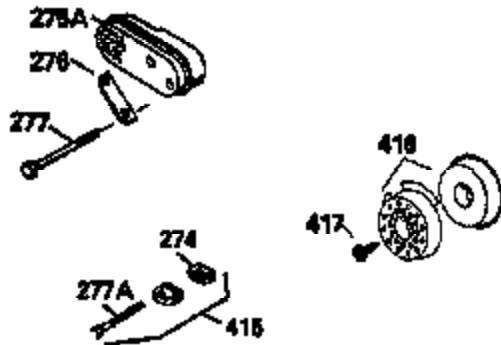

ILLUSTRATION SHOWS TYPICAL PARTS ONLY. ORDER BY PART NUMBER. PARTS NOT LISTED ARE SUPPLIED BY OEM.

VIEW 3 OF 3

Ref #	Part Number	Qty	Description
12B	34695	1	Breather Tube Elbow
19	31361	1	Extension Spring
69	35261	1	* Mounting Flange Gasket
182	6201	2	Screw, 1/4-28 x 7/8"
185	31384A	1	Intake Pipe (Incl. 224)
186	34358	1	Governor Link
223	650451	2	Screw, 1/4-20 x 1"
238	650932	2	Screw, 10-32 x 49/64"
239	34338	1	* Air Cleaner Gasket
241	35797	1	Air Cleaner Collar
245	35066	1	Air Cleaner Filter
250	35986	1	Air Cleaner Cover
260	35826	1	Blower Housing
263A	35821	1	Starter Grill
276	35994	1	Locking Plate
277	650957	2	Screw, 1/4-20 x 2-31/32"