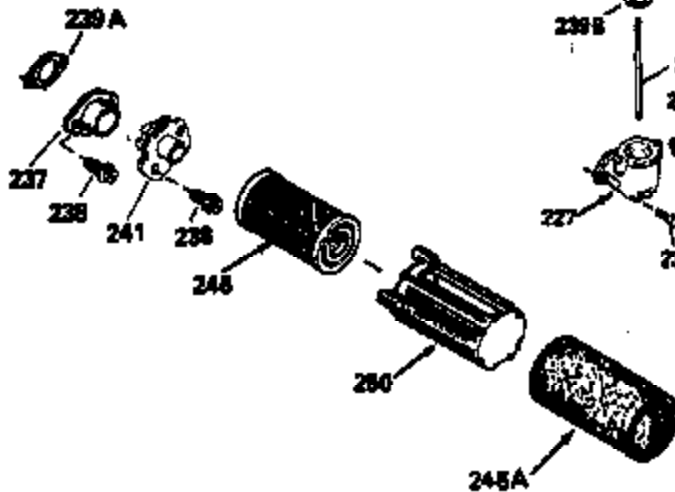

ILLUSTRATION SHOWS TYPICAL PARTS ONLY. ORDER BY PART NUMBER. PARTS NOT LISTED ARE SUPPLIED BY OEM.

VIEW 3 OF 3

Ref #	Part Number	Qty	Description
12B	34695	1	Breather Tube Elbow
19	31361	1	Extension Spring
69	35261	1	* Mounting Flange Gasket
182	6201	2	Screw, 1/4-28 x 7/8"
185	31384A	1	Intake Pipe (Incl. 224)
186	34358	1	Governor Link
223	650451	2	Screw, 1/4-20 x 1"
238	650932	2	Screw, 10-32 x 49/64"
239	34338	1	* Air Cleaner Gasket
241	35797	1	Air Cleaner Collar
245	35066	1	Air Cleaner Filter
250	35986	1	Air Cleaner Cover
260	35826	1	Blower Housing
263A	35821	1	Starter Grill
276	35994	1	Locking Plate
277	650957	2	Screw, 1/4-20 x 2-31/32"