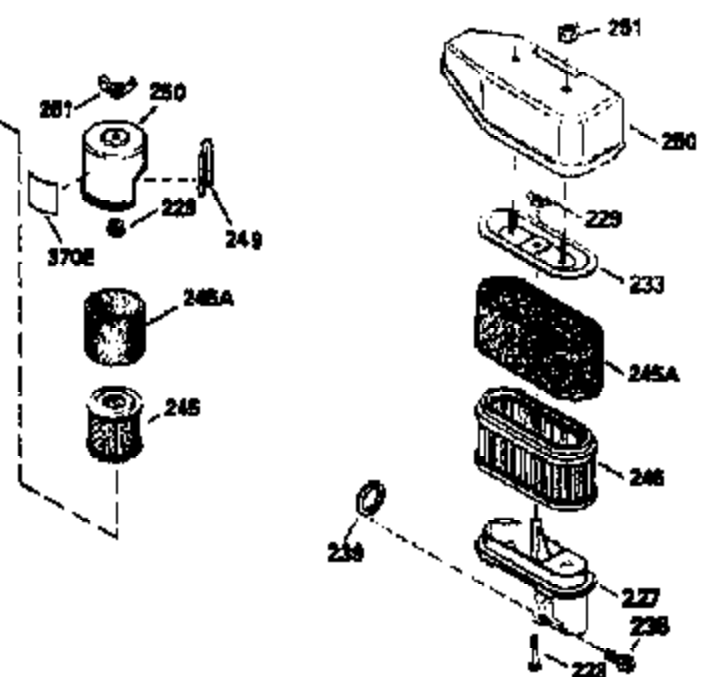

ILLUSTRATION SHOWS TYPICAL PARTS ONLY. ORDER BY PART NUMBER. PARTS NOT LISTED ARE SUPPLIED BY OEM.

VIEW 3 OF 3

Ref #	Part Number	Qty	Description
12B	34695	1	Breather Tube Elbow
19	31361	1	Extension Spring
69	35261	1	* Mounting Flange Gasket
182	6201	2	Screw, 1/4-28 x 7/8"
185	31384A	1	Intake Pipe (Incl. 224)
186	34358	1	Governor Link
223	650451	2	Screw, 1/4-20 x 1"
238	650932	2	Screw, 10-32 x 49/64"
239	34338	1	* Air Cleaner Gasket
241	35797	1	Air Cleaner Collar
245	35066	1	Air Cleaner Filter
250	35986	1	Air Cleaner Cover
260	35826	1	Blower Housing
263A	35821	1	Starter Grill
276	35994	1	Locking Plate
277	650957	2	Screw, 1/4-20 x 2-31/32"