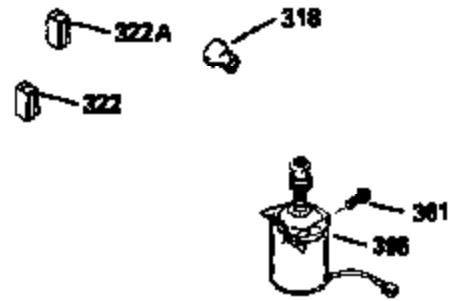

ILLUSTRATION SHOWS TYPICAL PARTS ONLY. ORDER BY PART NUMBER. PARTS NOT LISTED ARE SUPPLIED BY OEM.

VIEW 3 OF 3

Ref #	Part Number	Qty	Description
12B	34695	1	Breather Tube Elbow
19	31361	1	Extension Spring
69	35261	1	* Mounting Flange Gasket
182	6201	2	Screw, 1/4-28 x 7/8"
185	31384A	1	Intake Pipe (Incl. 224)
186	34358	1	Governor Link
223	650451	2	Screw, 1/4-20 x 1"
238	650932	2	Screw, 10-32 x 49/64"
239	34338	1	* Air Cleaner Gasket
241	35797	1	Air Cleaner Collar
245	35066	1	Air Cleaner Filter
250	35986	1	Air Cleaner Cover
260	35826	1	Blower Housing
263A	35821	1	Starter Grill
276	35994	1	Locking Plate
277	650957	2	Screw, 1/4-20 x 2-31/32"