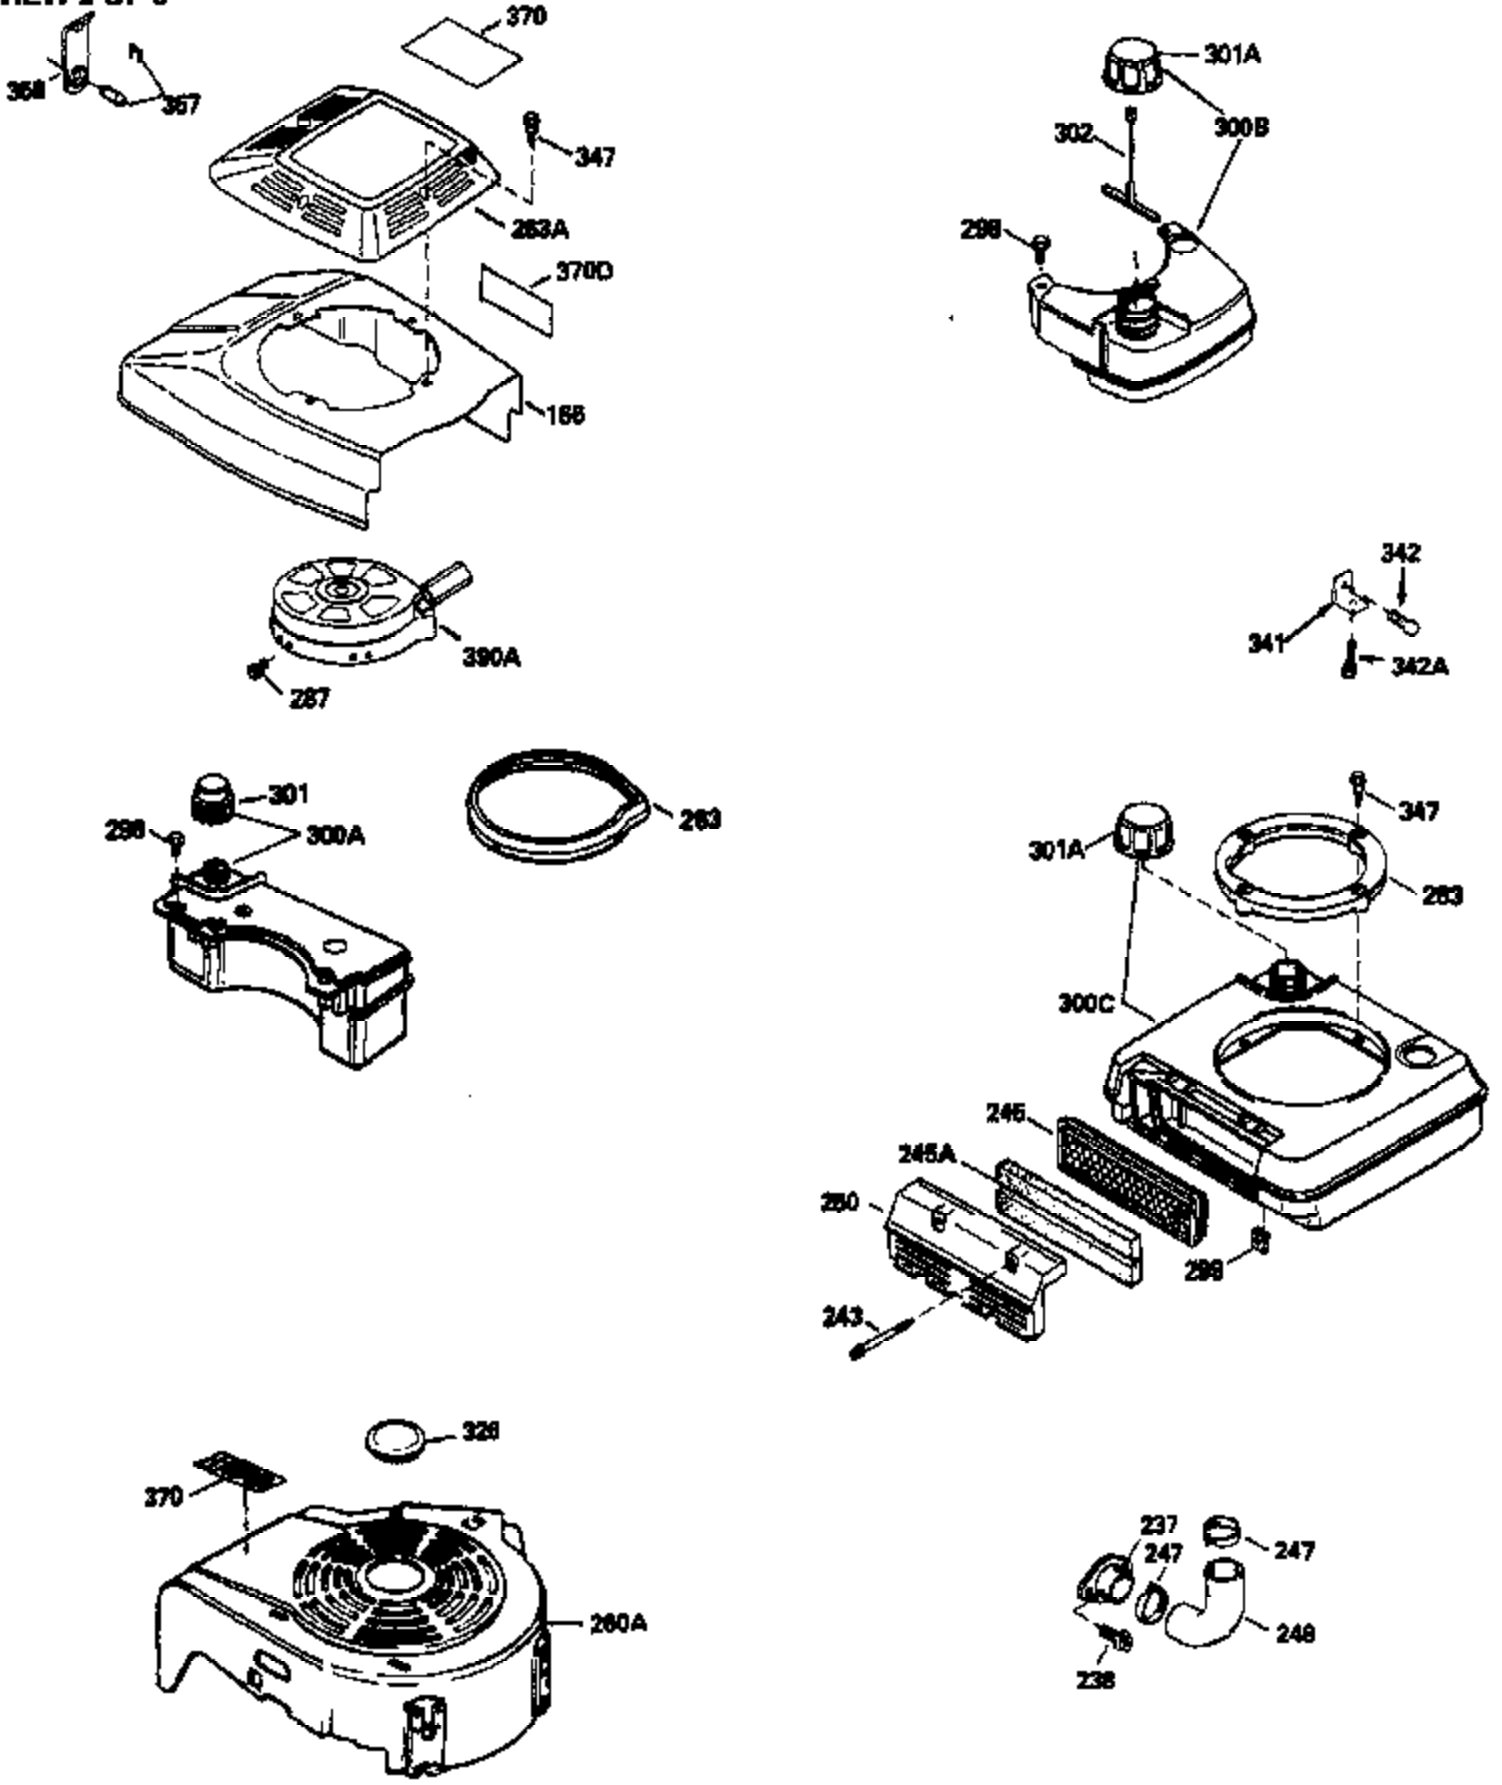

ILLUSTRATION SHOWS TYPICAL PARTS ONLY. ORDER BY PART NUMBER. PARTS NOT LISTED ARE SUPPLIED BY OEM.
VIEW 2 OF 3

Ref #	Part Number	Qty	Description
12B	34695	1	Breather Tube Elbow
166	35827	1	Engine Shroud
238	650932	2	Screw, 10-32 x 49/64"
245	35066	1	Air Cleaner Filter
250	35986	1	Air Cleaner Cover
263A	35821	1	Starter Grill
287	650884	2	Screw, 8-32 x 1/2"
301	35355	1	Fuel Cap
347	650898	4	Screw, 10-32 x 27/32"
370	35977	1	Instruction Decal