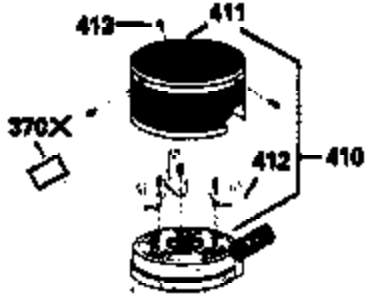

ILLUSTRATION SHOWS TYPICAL PARTS ONLY. ORDER BY PART NUMBER. PARTS NOT LISTED ARE SUPPLIED BY OEM.

VIEW 3 OF 3

Ref #	Part Number	Qty	Description
12B	34695	1	Breather Tube Elbow
19	31361	1	Extension Spring
69	35261	1	* Mounting Flange Gasket
182	6201	2	Screw, 1/4-28 x 7/8"
185	31384A	1	Intake Pipe (Incl. 224)
186	34358	1	Governor Link
223	650451	2	Screw, 1/4-20 x 1"
238	650932	2	Screw, 10-32 x 49/64"
239	34338	1	* Air Cleaner Gasket
241	35797	1	Air Cleaner Collar
245	35066	1	Air Cleaner Filter
250	35986	1	Air Cleaner Cover
260	35826	1	Blower Housing
263A	35821	1	Starter Grill
276	35994	1	Locking Plate
277	650957	2	Screw, 1/4-20 x 2-31/32"