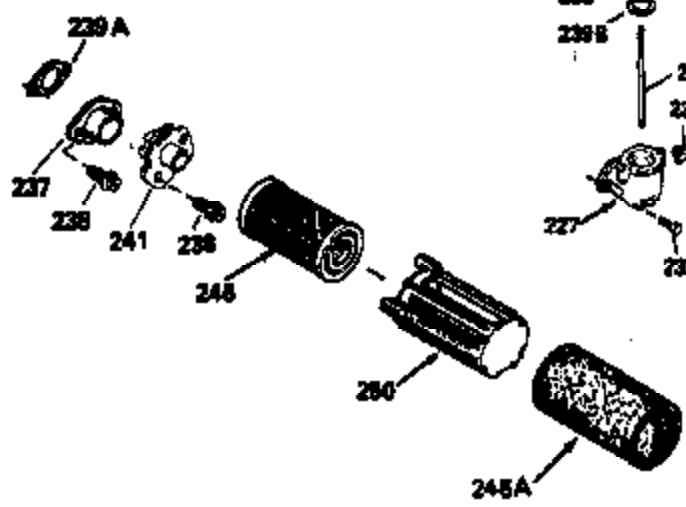

ILLUSTRATION SHOWS TYPICAL PARTS ONLY. ORDER BY PART NUMBER. PARTS NOT LISTED ARE SUPPLIED BY OEM.

VIEW 3 OF 3

Ref #	Part Number	Qty	Description
12B	34695	1	Breather Tube Elbow
19	31361	1	Extension Spring
69	35261	1	* Mounting Flange Gasket
182	6201	2	Screw, 1/4-28 x 7/8"
185	31384A	1	Intake Pipe (Incl. 224)
186	34358	1	Governor Link
223	650451	2	Screw, 1/4-20 x 1"
238	650932	2	Screw, 10-32 x 49/64"
239	34338	1	* Air Cleaner Gasket
241	35797	1	Air Cleaner Collar
245	35066	1	Air Cleaner Filter
250	35986	1	Air Cleaner Cover
260	35826	1	Blower Housing
263A	35821	1	Starter Grill
276	35994	1	Locking Plate
277	650957	2	Screw, 1/4-20 x 2-31/32"