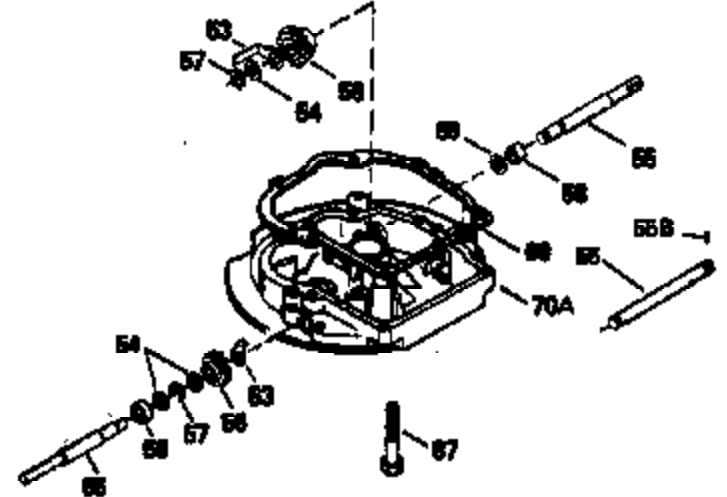

ILLUSTRATION SHOWS TYPICAL PARTS ONLY. ORDER BY PART NUMBER. PARTS NOT LISTED ARE SUPPLIED BY OEM.

VIEW 3 OF 3

Ref #	Part Number	Qty	Description
12B	34695	1	Breather Tube Elbow
19	31361	1	Extension Spring
69	35261	1	* Mounting Flange Gasket
182	6201	2	Screw, 1/4-28 x 7/8"
185	31384A	1	Intake Pipe (Incl. 224)
186	34358	1	Governor Link
223	650451	2	Screw, 1/4-20 x 1"
238	650932	2	Screw, 10-32 x 49/64"
239	34338	1	* Air Cleaner Gasket
241	35797	1	Air Cleaner Collar
245	35066	1	Air Cleaner Filter
250	35986	1	Air Cleaner Cover
260	35826	1	Blower Housing
263A	35821	1	Starter Grill
276	35994	1	Locking Plate
277	650957	2	Screw, 1/4-20 x 2-31/32"