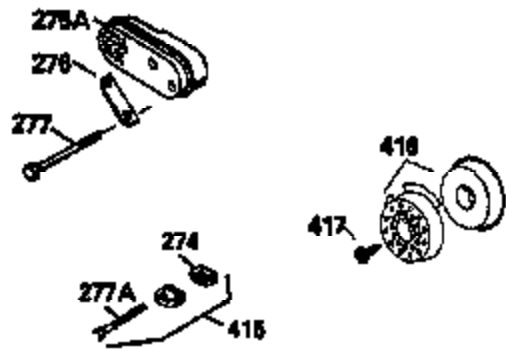

ILLUSTRATION SHOWS TYPICAL PARTS ONLY. ORDER BY PART NUMBER. PARTS NOT LISTED ARE SUPPLIED BY OEM.

VIEW 3 OF 3

Ref #	Part Number	Qty	Description
12B	34695	1	Breather Tube Elbow
19	31361	1	Extension Spring
69	35261	1	* Mounting Flange Gasket
182	6201	2	Screw, 1/4-28 x 7/8"
185	31384A	1	Intake Pipe (Incl. 224)
186	34358	1	Governor Link
223	650451	2	Screw, 1/4-20 x 1"
238	650932	2	Screw, 10-32 x 49/64"
239	34338	1	* Air Cleaner Gasket
241	35797	1	Air Cleaner Collar
245	35066	1	Air Cleaner Filter
250	35986	1	Air Cleaner Cover
260	35826	1	Blower Housing
263A	35821	1	Starter Grill
276	35994	1	Locking Plate
277	650957	2	Screw, 1/4-20 x 2-31/32"