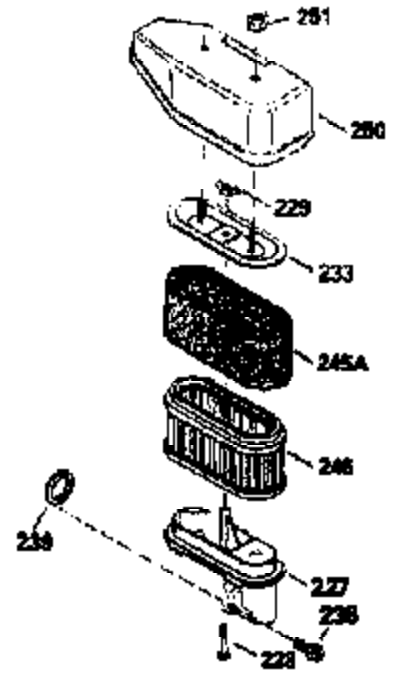

ILLUSTRATION SHOWS TYPICAL PARTS ONLY. ORDER BY PART NUMBER. PARTS NOT LISTED ARE SUPPLIED BY OEM.

VIEW 3 OF 3

Ref #	Part Number	Qty	Description
12B	34695	1	Breather Tube Elbow
19	31361	1	Extension Spring
69	35261	1	* Mounting Flange Gasket
182	6201	2	Screw, 1/4-28 x 7/8"
185	31384A	1	Intake Pipe (Incl. 224)
186	34358	1	Governor Link
223	650451	2	Screw, 1/4-20 x 1"
238	650932	2	Screw, 10-32 x 49/64"
239	34338	1	* Air Cleaner Gasket
241	35797	1	Air Cleaner Collar
245	35066	1	Air Cleaner Filter
250	35986	1	Air Cleaner Cover
260	35826	1	Blower Housing
263A	35821	1	Starter Grill
276	35994	1	Locking Plate
277	650957	2	Screw, 1/4-20 x 2-31/32"