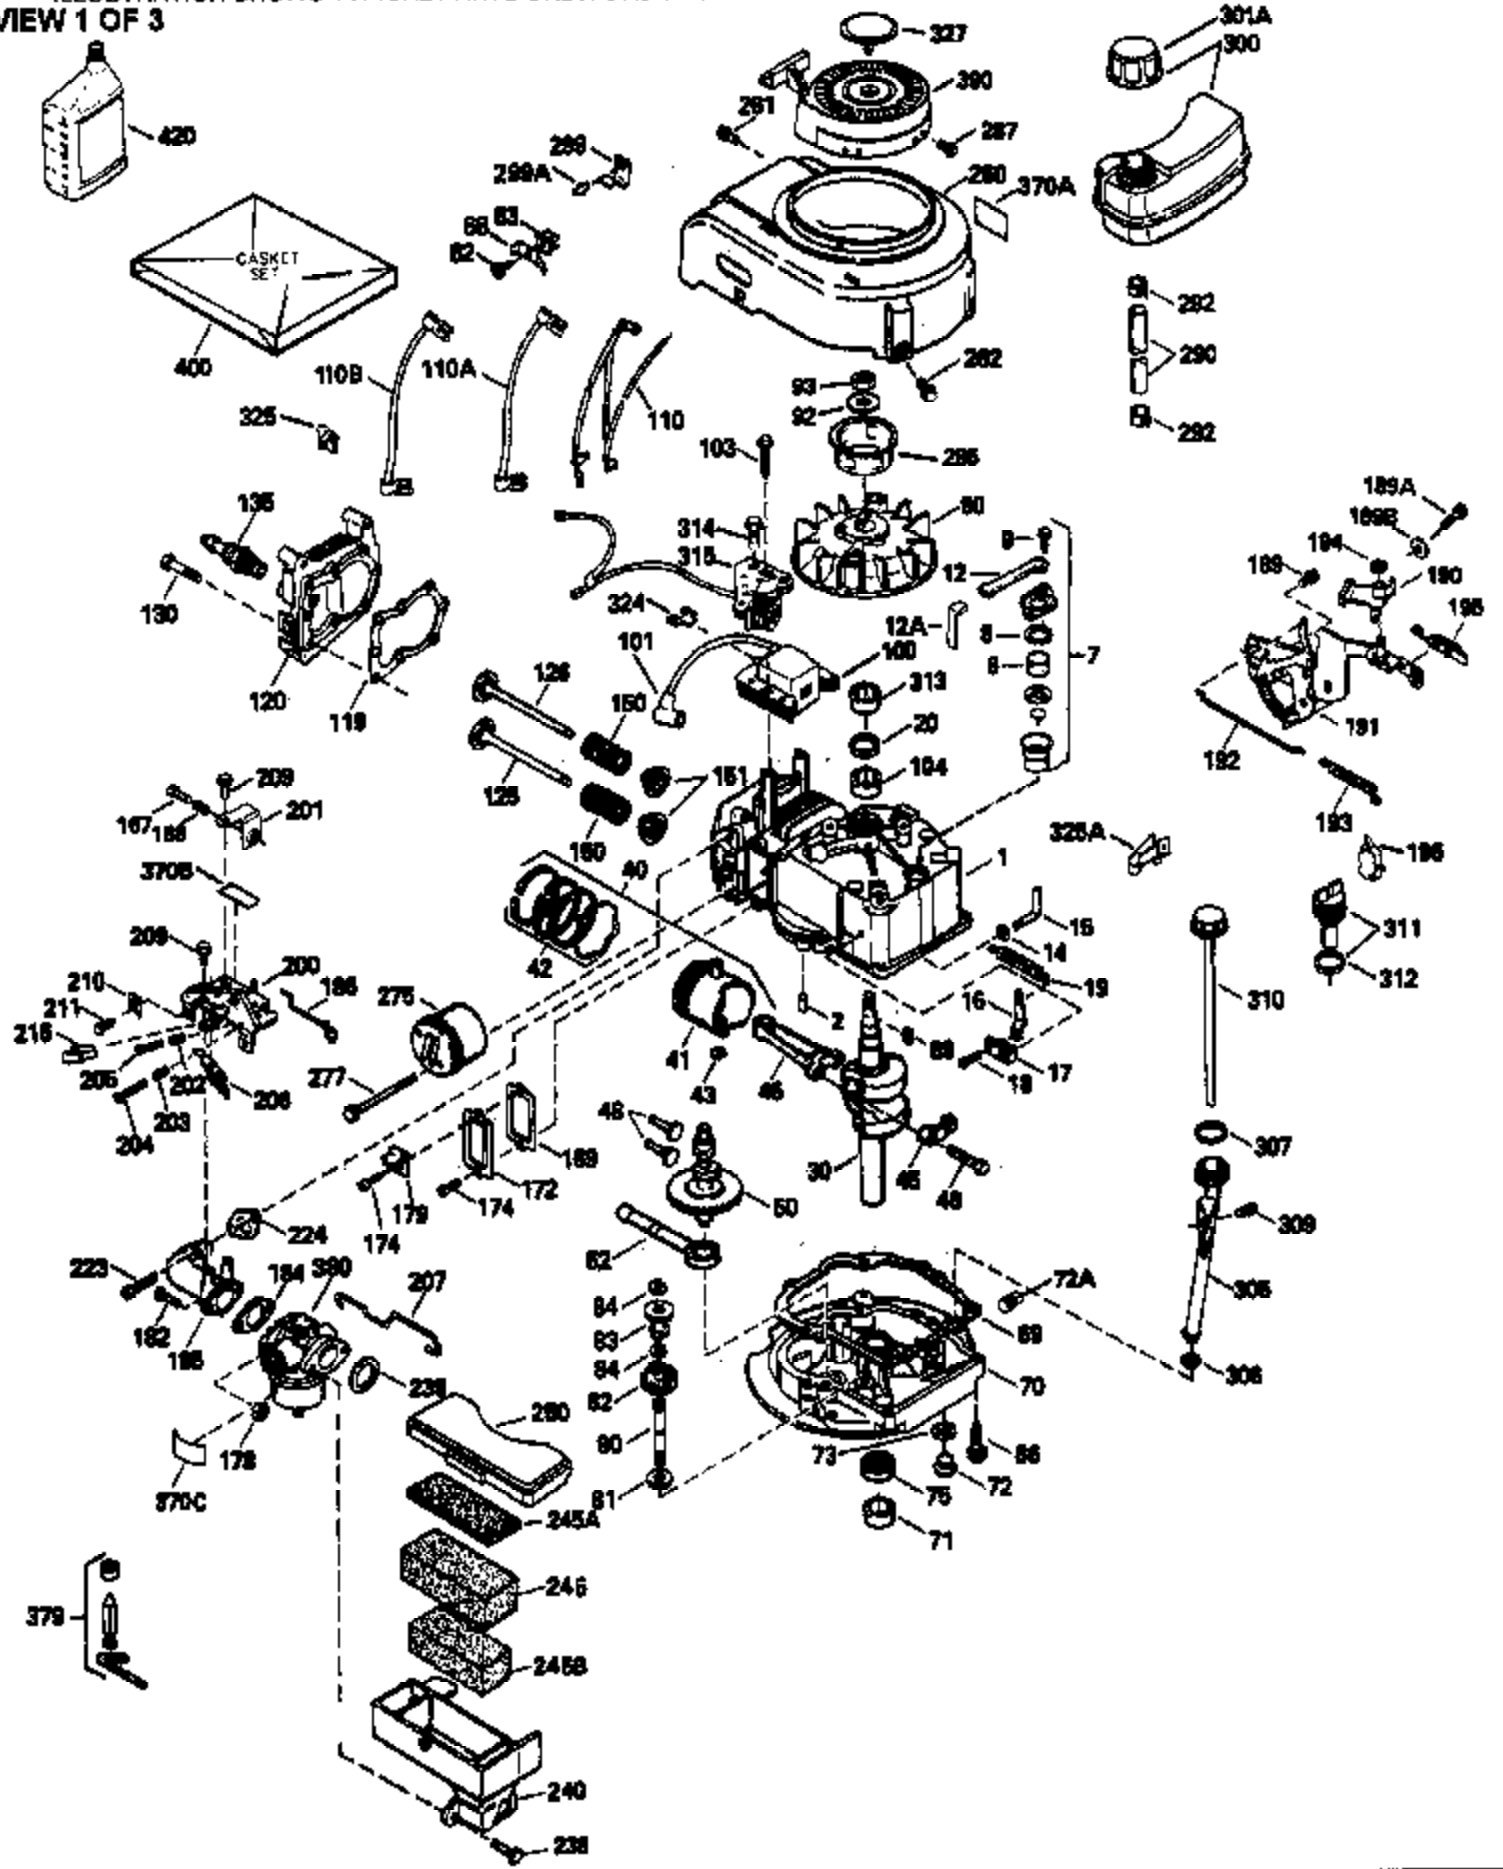

ILLUSTRATION SHOWS TYPICAL PARTS ONLY. ORDER BY PART NUMBER. PARTS NOT LISTED ARE SUPPLIED BY OEM.

VIEW 1 OF 3

Ref #	Part Number	Qty	Description
1	33968B	1	Cylinder (Incl. 2 & 20)
2	26727	2	Dowel Pin
6	33734	1	Breather Element
7	34214A	1	Breather Ass'y. (Incl.6,8,9,12 & 12B)
8	33735	1	* Breather Gasket
9	30200	2	Screw, 10-24 x 9/16"
12B	34695	1	Breather Tube Elbow
12	33886	1	Breather Tube
14	28277	1	Washer
15	30589	1	Governor Rod (Incl. 14)
16	31383A	1	Governor Lever
17	31335	1	Governor Lever Clamp
18	650548	1	Screw, 8-32 x 5/16"
19	31361	1	Extension Spring
20	32600	1	Oil Seal
30	35798	1	Crankshaft
40	34535	1	Piston, Pin & Ring Set (Std.)
40	34536	1	Piston, Pin & Ring Set (.010" OS)
40	34537	1	Piston, Pin & Ring Set (.020" OS)
41	33562B	1	Piston & Pin Ass'y. (Std.) (Incl. 43)
41	33563B	1	Piston & Pin Ass'y. (.010" OS) (Incl. 43)
41	33564B	1	Piston & Pin Ass'y. (.020" OS) (Incl. 43)
42	33567	1	Ring Set (Std.)
42	33568	1	Ring Set (.010" OS)
42	33569	1	Ring Set (.020" OS)
43	20381	2	Piston Pin Retaining Ring
45	30963B	1	Connecting Rod Ass'y. (Incl. 46)
46	32610A	2	Connecting Rod Bolt
48	27241	2	Valve Lifter
50	35992	1	Camshaft (MCR)
52	29914	1	Oil Pump Ass'y.
69	35261	1	* Mounting Flange Gasket
70	34311C	1	Mounting Flange (Incl. 72, 75 & 80)
72	30572	1	Oil Drain Plug
75	27897	1	Oil Seal
80	30574A	1	Governor Shaft
81	30590A	1	Washer
82	30591	1	Governor Gear Ass'y. (Incl. 81)
83	30588A	1	Governor Spool
84	29193	2	Retaining Ring
86	650488	6	Screw, 1/4-20 x 1-1/4"
89	611004	1	Flywheel Key
90	611112	1	Flywheel
92	650815	1	Belleville Washer
93	650816	1	Flywheel Nut
100	34443A	1	Solid State Ignition
101	610118	1	Spark Plug Cover
103	650814	2	Screw, Torx T-15, 10-24 x 1"
110	34961	1	Ground Wire
119	33554A	1	* Cylinder Head Gasket
120	34342	1	Cylinder Head
125	29313C	1	Exhaust Valve (Std.) (Incl. 151)
125	29315C	1	Exhaust Valve (1/32" OS) (Incl. 151)
126	29314B	1	Intake Valve (Std.) (Incl. 151)
126	29315C	1	Intake Valve (1/32" OS) (Incl. 151)
130	6021A	8	Screw, 5/16-18 x 1-1/2"
135	35395	1	Resistor Spark Plug (RJ19LM)
150	35991	2	Valve Spring