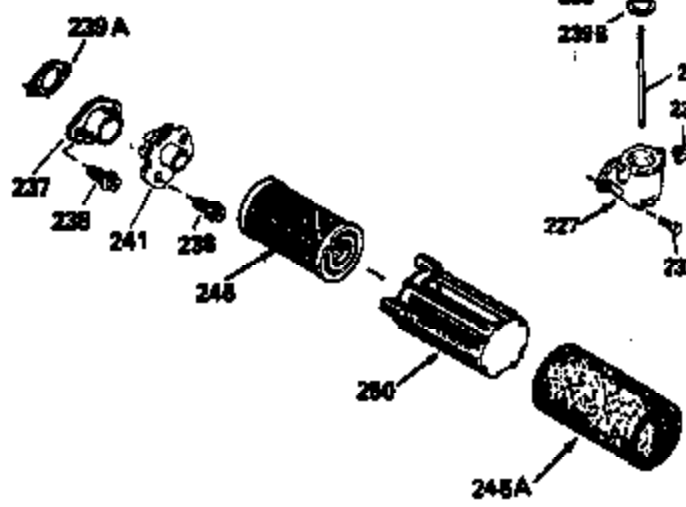

ILLUSTRATION SHOWS TYPICAL PARTS ONLY. ORDER BY PART NUMBER. PARTS NOT LISTED ARE SUPPLIED BY OEM.

VIEW 2 OF 3

Ref #	Part Number	Qty	Description
12B	34695	1	Breather Tube Elbow
166	35827	1	Engine Shroud
238	650932	2	Screw, 10-32 x 49/64"
245	35066	1	Air Cleaner Filter
250	35065	1	Air Cleaner Cover
263A	35821	1	Starter Grill
287	650884	2	Screw, 8-32 x 1/2"
301	35355	1	Fuel Cap
347	650898	4	Screw, 10-32 x 27/32"
370	35841	1	Name Decal

ILLUSTRATION SHOWS TYPICAL PARTS ONLY. ORDER BY PART NUMBER. PARTS NOT LISTED ARE SUPPLIED BY OEM.

VIEW 3 OF 3

Ref #	Part Number	Qty	Description
12B	34695	1	Breather Tube Elbow
19	31361	1	Extension Spring
69	35261	1	* Mounting Flange Gasket
182	6201	2	Screw, 1/4-28 x 7/8"
185	31384A	1	Intake Pipe (Incl. 224)
186	35932	1	Governor Link
223	650451	2	Screw, 1/4-20 x 1"
238	650932	2	Screw, 10-32 x 49/64"
239	34338	1	* Air Cleaner Gasket
241	35797	1	Air Cleaner Collar
245	35066	1	Air Cleaner Filter
250	35065	1	Air Cleaner Cover
260	35826	1	Blower Housing
263A	35821	1	Starter Grill
276	33753	1	Locking Plate
277	650795	2	Screw, 1/4-20 x 2-1/4"