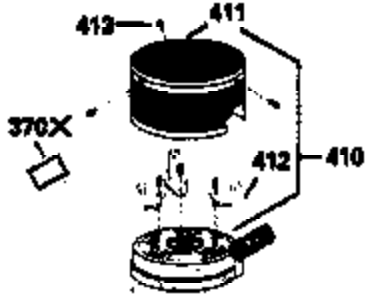

ILLUSTRATION SHOWS TYPICAL PARTS ONLY. ORDER BY PART NUMBER. PARTS NOT LISTED ARE SUPPLIED BY OEM.

VIEW 3 OF 3

Ref #	Part Number	Qty	Description
12B	34695	1	Breather Tube Elbow
19	31361	1	Extension Spring
69	35261	1	* Mounting Flange Gasket
182	6201	2	Screw, 1/4-28 x 7/8"
185	31384A	1	Intake Pipe (Incl. 224)
186	35932	1	Governor Link
223	650451	2	Screw, 1/4-20 x 1"
238	650932	2	Screw, 10-32 x 49/64"
239	34338	1	* Air Cleaner Gasket
241	35797	1	Air Cleaner Collar
245	35066	1	Air Cleaner Filter
250	35065	1	Air Cleaner Cover
260	35826	1	Blower Housing
263A	35821	1	Starter Grill
276	33753	1	Locking Plate
277	650795	2	Screw, 1/4-20 x 2-1/4"