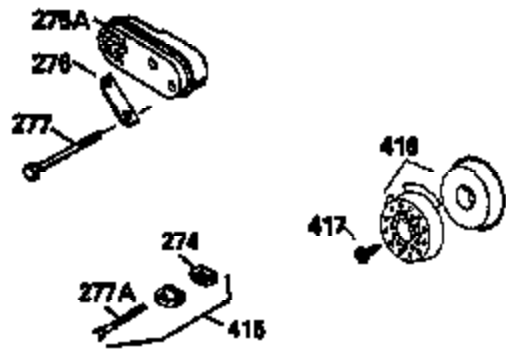

ILLUSTRATION SHOWS TYPICAL PARTS ONLY. ORDER BY PART NUMBER. PARTS NOT LISTED ARE SUPPLIED BY OEM.

VIEW 3 OF 3

Ref #	Part Number	Qty	Description
12B	34695	1	Breather Tube Elbow
19	31361	1	Extension Spring
69	35261	1	* Mounting Flange Gasket
182	6201	2	Screw, 1/4-28 x 7/8"
185	31384A	1	Intake Pipe (Incl. 224)
186	35932	1	Governor Link
223	650451	2	Screw, 1/4-20 x 1"
238	650932	2	Screw, 10-32 x 49/64"
239	34338	1	* Air Cleaner Gasket
241	35797	1	Air Cleaner Collar
245	35066	1	Air Cleaner Filter
250	35065	1	Air Cleaner Cover
260	35826	1	Blower Housing
263A	35821	1	Starter Grill
276	33753	1	Locking Plate
277	650795	2	Screw, 1/4-20 x 2-1/4"