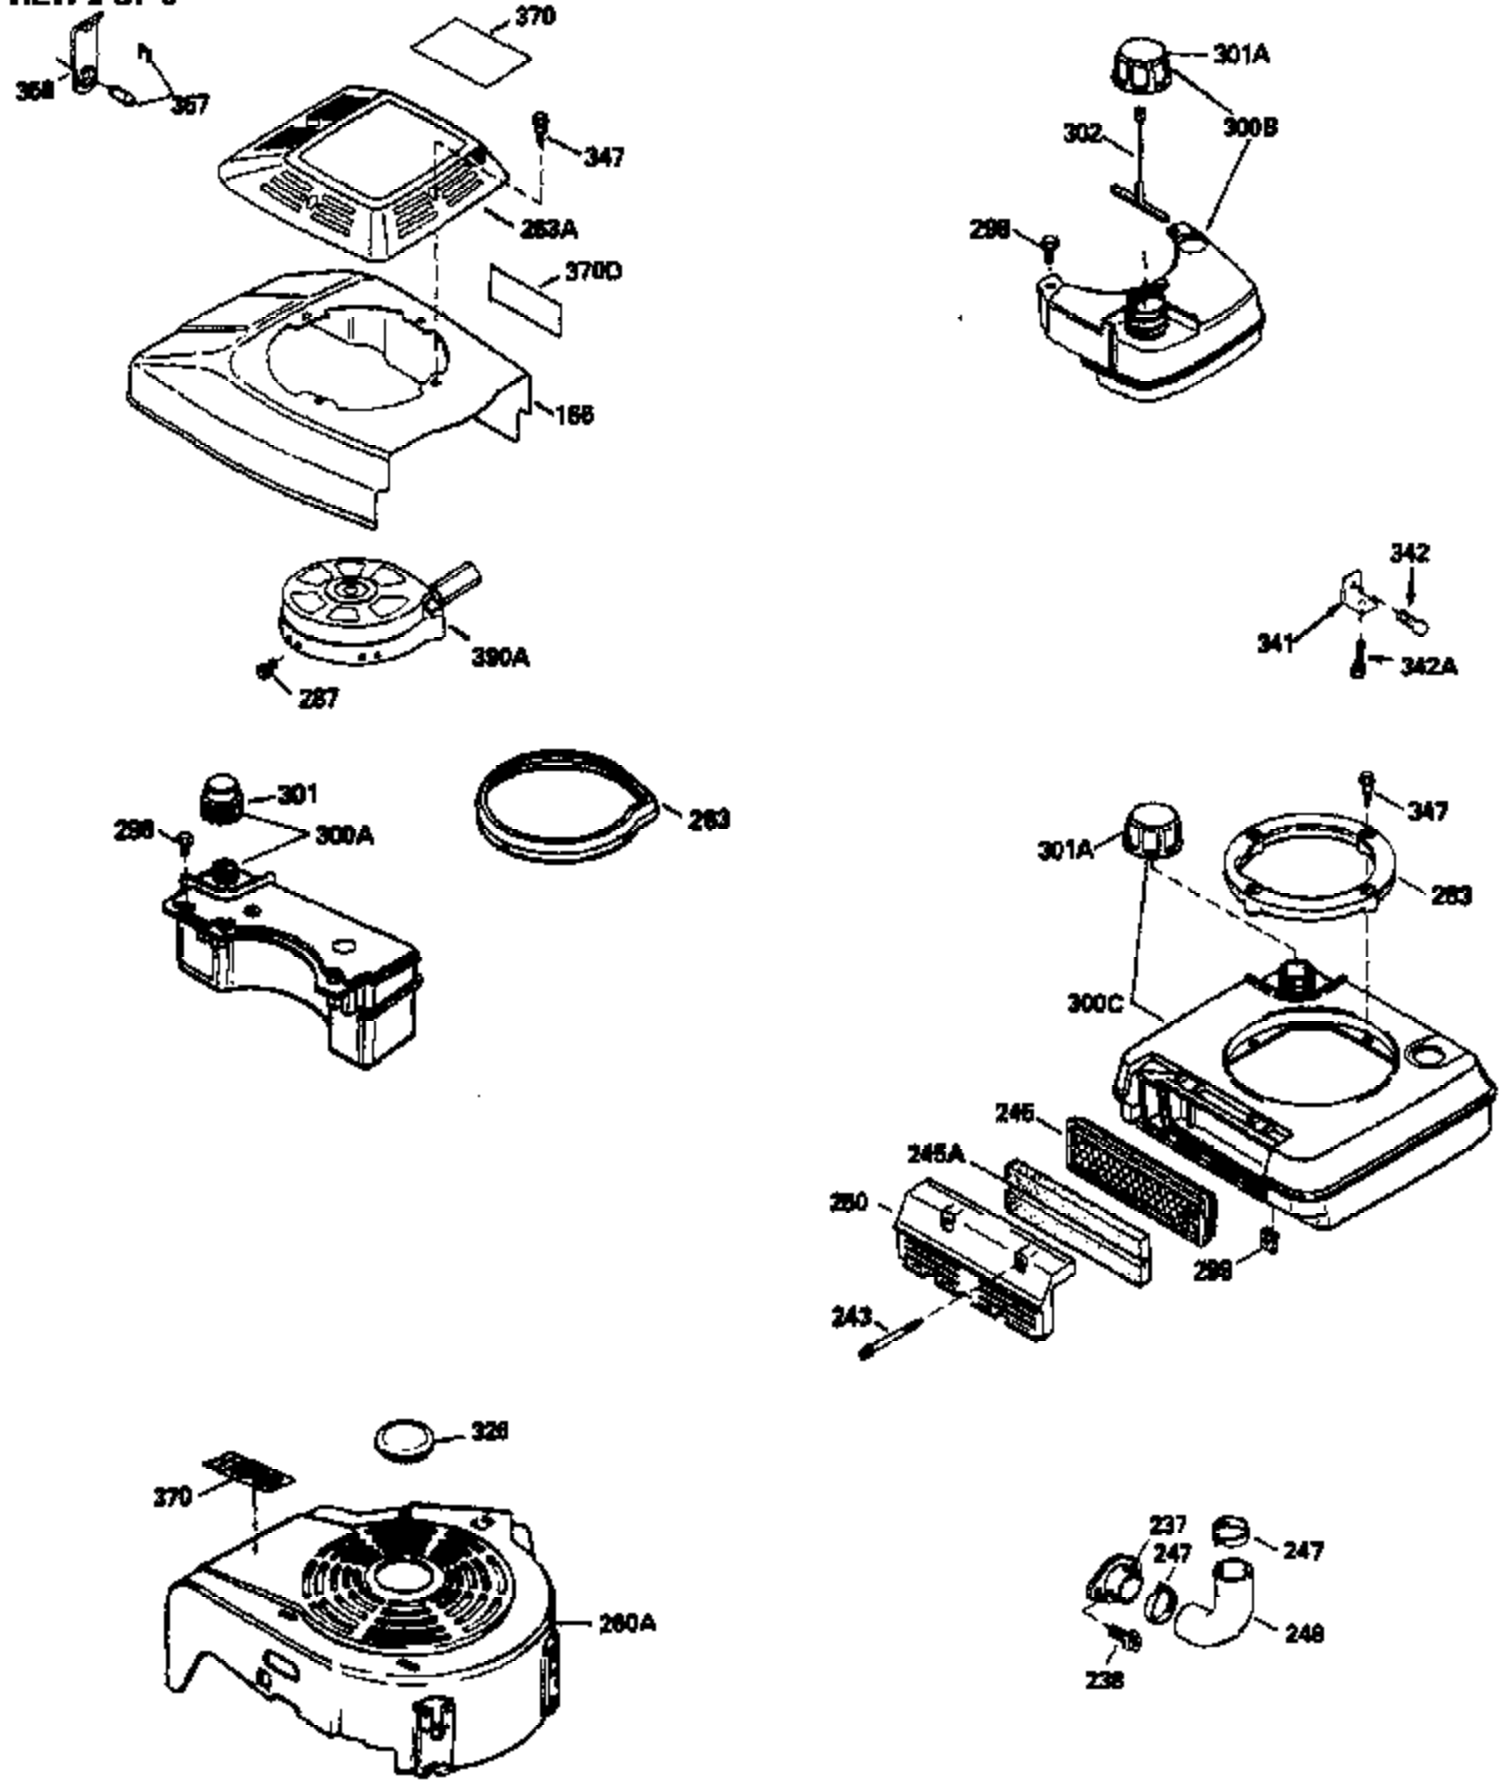

ILLUSTRATION SHOWS TYPICAL PARTS ONLY. ORDER BY PART NUMBER. PARTS NOT LISTED ARE SUPPLIED BY OEM.

VIEW 2 OF 3

Ref #	Part Number	Qty	Description
12B	34695	1	Breather Tube Elbow
166	35827	1	Engine Shroud
238	650932	2	Screw, 10-32 x 49/64"
245	35066	1	Air Cleaner Filter
250	35065	1	Air Cleaner Cover
263A	35821	1	Starter Grill
287	650884	2	Screw, 8-32 x 1/2"
301	35355	1	Fuel Cap
347	650898	4	Screw, 10-32 x 27/32"
370	35841	1	Name Decal