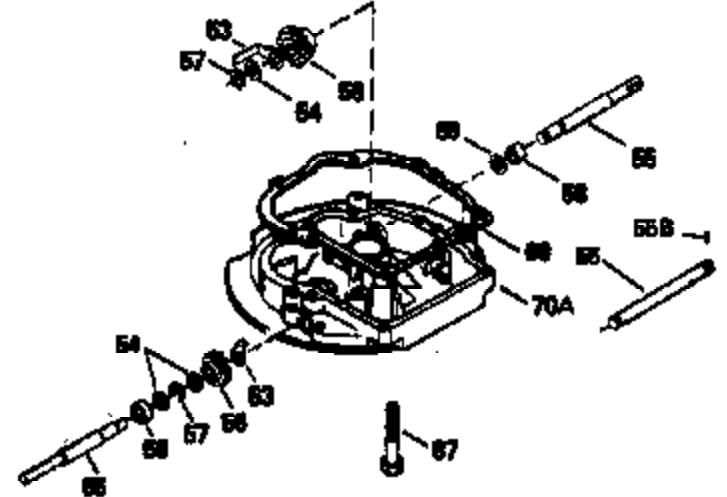

ILLUSTRATION SHOWS TYPICAL PARTS ONLY. ORDER BY PART NUMBER. PARTS NOT LISTED ARE SUPPLIED BY OEM.

VIEW 2 OF 3

Ref #	Part Number	Qty	Description
12B	34695	1	Breather Tube Elbow
166	35827	1	Engine Shroud
238	650932	2	Screw, 10-32 x 49/64"
245	35066	1	Air Cleaner Filter
250	35065	1	Air Cleaner Cover
263A	35821	1	Starter Grill
287	650884	2	Screw, 8-32 x 1/2"
301	35355	1	Fuel Cap
347	650898	4	Screw, 10-32 x 27/32"
370	35841	1	Name Decal

ILLUSTRATION SHOWS TYPICAL PARTS ONLY. ORDER BY PART NUMBER. PARTS NOT LISTED ARE SUPPLIED BY OEM.

VIEW 3 OF 3

Ref #	Part Number	Qty	Description
12B	34695	1	Breather Tube Elbow
19	31361	1	Extension Spring
69	35261	1	* Mounting Flange Gasket
182	6201	2	Screw, 1/4-28 x 7/8"
185	31384A	1	Intake Pipe (Incl. 224)
186	35932	1	Governor Link
223	650451	2	Screw, 1/4-20 x 1"
238	650932	2	Screw, 10-32 x 49/64"
239	34338	1	* Air Cleaner Gasket
241	35797	1	Air Cleaner Collar
245	35066	1	Air Cleaner Filter
250	35065	1	Air Cleaner Cover
260	35826	1	Blower Housing
263A	35821	1	Starter Grill
276	33753	1	Locking Plate
277	650795	2	Screw, 1/4-20 x 2-1/4"