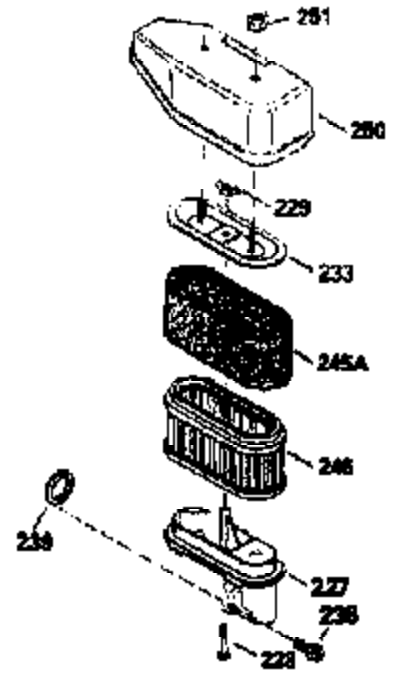

ILLUSTRATION SHOWS TYPICAL PARTS ONLY. ORDER BY PART NUMBER. PARTS NOT LISTED ARE SUPPLIED BY OEM.

VIEW 3 OF 3

Ref #	Part Number	Qty	Description
12B	34695	1	Breather Tube Elbow
19	31361	1	Extension Spring
69	35261	1	* Mounting Flange Gasket
182	6201	2	Screw, 1/4-28 x 7/8"
185	31384A	1	Intake Pipe (Incl. 224)
186	35932	1	Governor Link
223	650451	2	Screw, 1/4-20 x 1"
238	650932	2	Screw, 10-32 x 49/64"
239	34338	1	* Air Cleaner Gasket
241	35797	1	Air Cleaner Collar
245	35066	1	Air Cleaner Filter
250	35065	1	Air Cleaner Cover
260	35826	1	Blower Housing
263A	35821	1	Starter Grill
276	33753	1	Locking Plate
277	650795	2	Screw, 1/4-20 x 2-1/4"