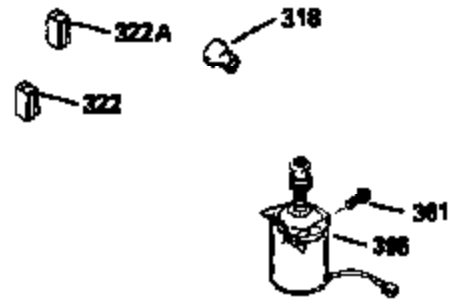

ILLUSTRATION SHOWS TYPICAL PARTS ONLY. ORDER BY PART NUMBER. PARTS NOT LISTED ARE SUPPLIED BY OEM.

VIEW 3 OF 3

Ref #	Part Number	Qty	Description
12B	34695	1	Breather Tube Elbow
19	31361	1	Extension Spring
69	35261	1	* Mounting Flange Gasket
182	6201	2	Screw, 1/4-28 x 7/8"
185	31384A	1	Intake Pipe (Incl. 224)
186	35932	1	Governor Link
223	650451	2	Screw, 1/4-20 x 1"
238	650932	2	Screw, 10-32 x 49/64"
239	34338	1	* Air Cleaner Gasket
241	35797	1	Air Cleaner Collar
245	35066	1	Air Cleaner Filter
250	35065	1	Air Cleaner Cover
260	35826	1	Blower Housing
263A	35821	1	Starter Grill
276	33753	1	Locking Plate
277	650795	2	Screw, 1/4-20 x 2-1/4"