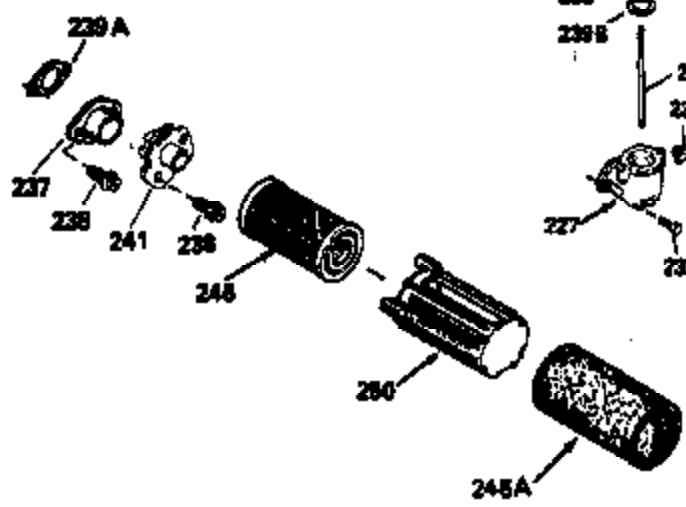

ILLUSTRATION SHOWS TYPICAL PARTS ONLY. ORDER BY PART NUMBER. PARTS NOT LISTED ARE SUPPLIED BY OEM.

VIEW 2 OF 3

Ref #	Part Number	Qty	Description
12B	34695	1	Breather Tube Elbow
166	35827	1	Engine Shroud
238	650932	2	Screw, 10-32 x 49/64"
245	35066	1	Air Cleaner Filter
250	35065	1	Air Cleaner Cover
263A	35821	1	Starter Grill
287	650884	2	Screw, 8-32 x 1/2"
301	35355	1	Fuel Cap
347	650898	4	Screw, 10-32 x 27/32"
370	35167	1	Instruction Decal

ILLUSTRATION SHOWS TYPICAL PARTS ONLY. ORDER BY PART NUMBER. PARTS NOT LISTED ARE SUPPLIED BY OEM.

VIEW 3 OF 3

Ref #	Part Number	Qty	Description
12B	34695	1	Breather Tube Elbow
19	31361	1	Extension Spring
69	35261	1	* Mounting Flange Gasket
182	6201	2	Screw, 1/4-28 x 7/8"
185	31384A	1	Intake Pipe (Incl. 224)
186	34358	1	Governor Link
223	650451	2	Screw, 1/4-20 x 1"
238	650932	2	Screw, 10-32 x 49/64"
239	34338	1	* Air Cleaner Gasket
241	35797	1	Air Cleaner Collar
245	35066	1	Air Cleaner Filter
250	35065	1	Air Cleaner Cover
260	35826	1	Blower Housing
263A	35821	1	Starter Grill
276	33753	1	Locking Plate
277	650795	2	Screw, 1/4-20 x 2-1/4"