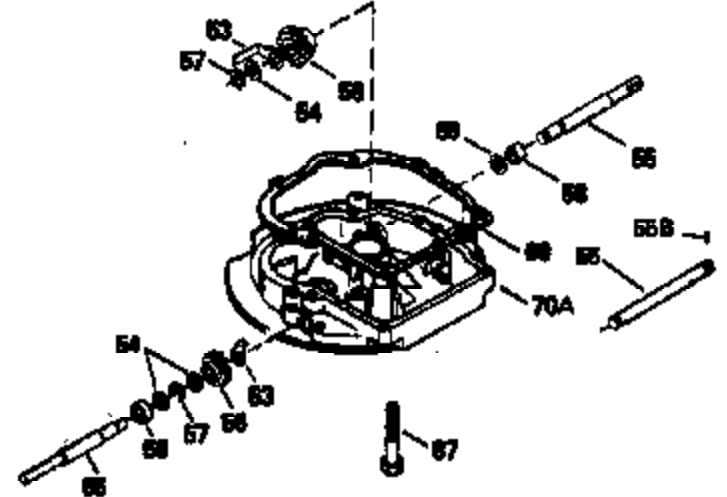

ILLUSTRATION SHOWS TYPICAL PARTS ONLY. ORDER BY PART NUMBER. PARTS NOT LISTED ARE SUPPLIED BY OEM.

VIEW 2 OF 3

Ref #	Part Number	Qty	Description
12B	34695	1	Breather Tube Elbow
166	35827	1	Engine Shroud
238	650932	2	Screw, 10-32 x 49/64"
245	35066	1	Air Cleaner Filter
250	35065	1	Air Cleaner Cover
263A	35821	1	Starter Grill
287	650884	2	Screw, 8-32 x 1/2"
301	35355	1	Fuel Cap
347	650898	4	Screw, 10-32 x 27/32"
370	35167	1	Instruction Decal

ILLUSTRATION SHOWS TYPICAL PARTS ONLY. ORDER BY PART NUMBER. PARTS NOT LISTED ARE SUPPLIED BY OEM.

VIEW 3 OF 3

Ref #	Part Number	Qty	Description
12B	34695	1	Breather Tube Elbow
19	31361	1	Extension Spring
69	35261	1	* Mounting Flange Gasket
182	6201	2	Screw, 1/4-28 x 7/8"
185	31384A	1	Intake Pipe (Incl. 224)
186	34358	1	Governor Link
223	650451	2	Screw, 1/4-20 x 1"
238	650932	2	Screw, 10-32 x 49/64"
239	34338	1	* Air Cleaner Gasket
241	35797	1	Air Cleaner Collar
245	35066	1	Air Cleaner Filter
250	35065	1	Air Cleaner Cover
260	35826	1	Blower Housing
263A	35821	1	Starter Grill
276	33753	1	Locking Plate
277	650795	2	Screw, 1/4-20 x 2-1/4"