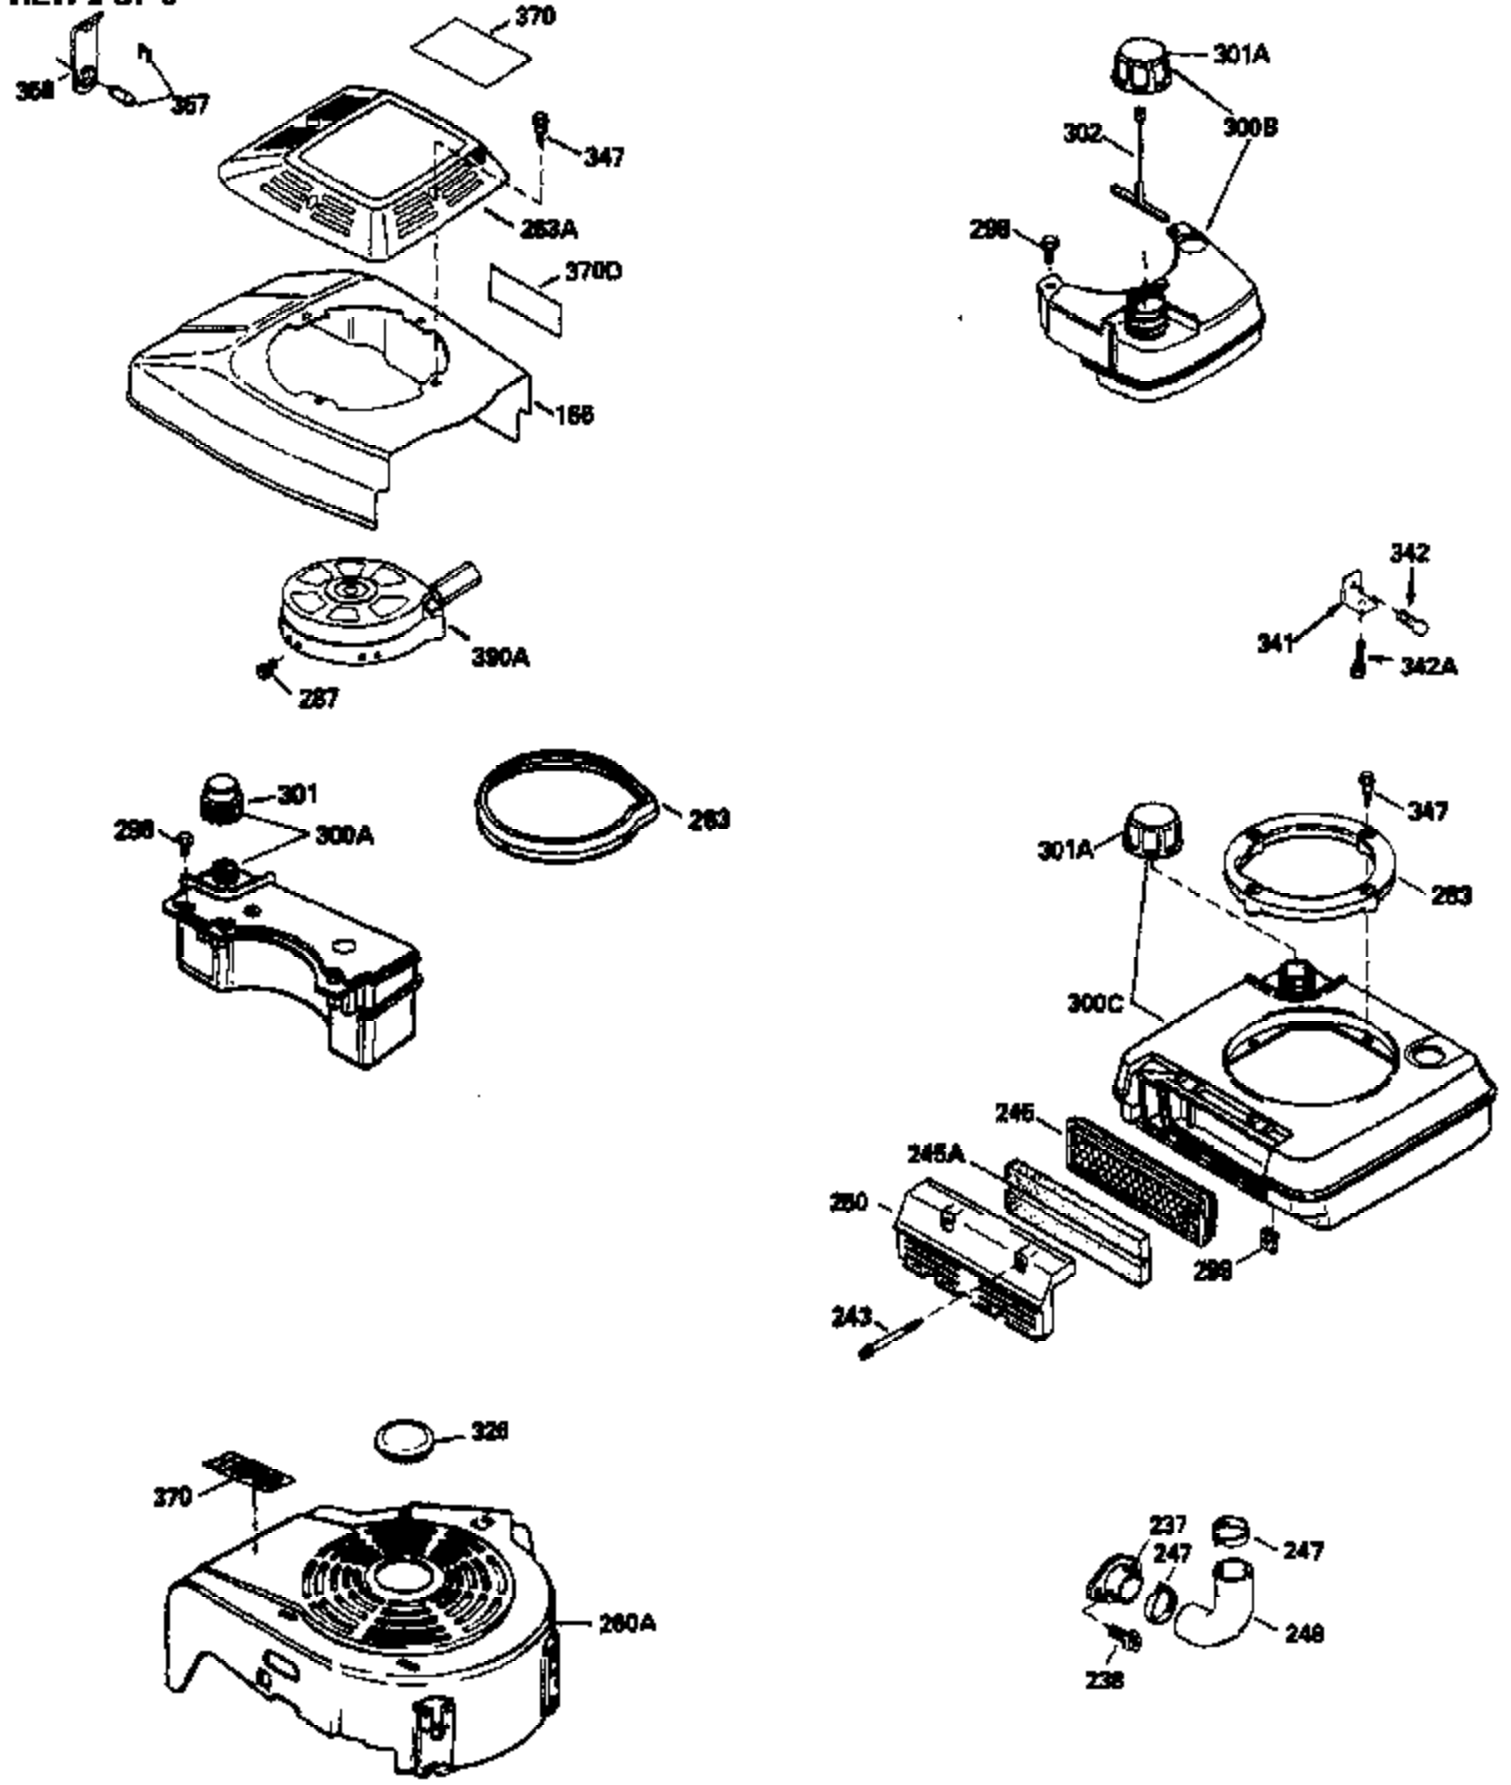

ILLUSTRATION SHOWS TYPICAL PARTS ONLY. ORDER BY PART NUMBER. PARTS NOT LISTED ARE SUPPLIED BY OEM.

VIEW 2 OF 3

Ref #	Part Number	Qty	Description
12B	34695	1	Breather Tube Elbow
166	35827	1	Engine Shroud
238	650932	2	Screw, 10-32 x 49/64"
245	35066	1	Air Cleaner Filter
250	35065	1	Air Cleaner Cover
263A	35821	1	Starter Grill
287	650884	2	Screw, 8-32 x 1/2"
301	35355	1	Fuel Cap
347	650898	4	Screw, 10-32 x 27/32"
370	35167	1	Instruction Decal