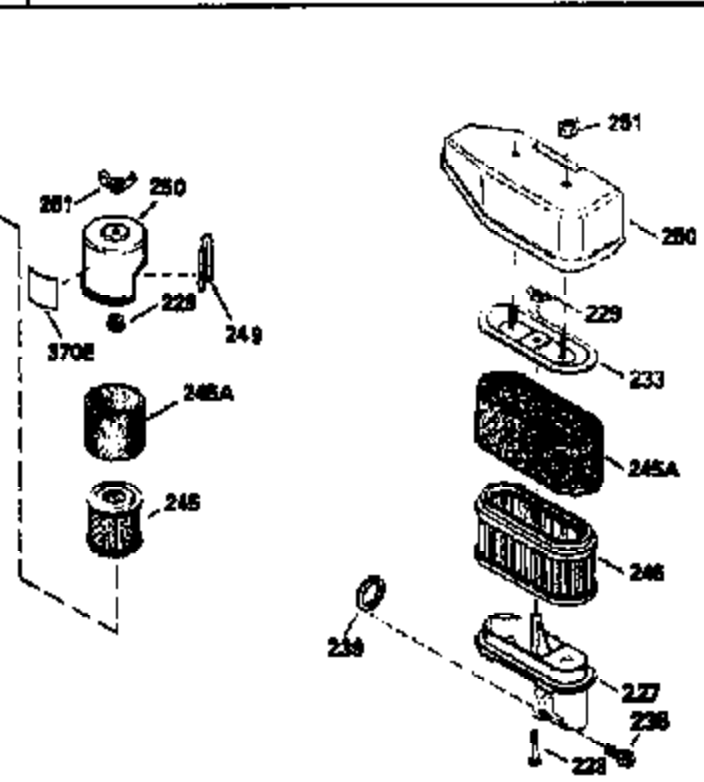

ILLUSTRATION SHOWS TYPICAL PARTS ONLY. ORDER BY PART NUMBER. PARTS NOT LISTED ARE SUPPLIED BY OEM.

VIEW 3 OF 3

Ref #	Part Number	Qty	Description
12B	34695	1	Breather Tube Elbow
19	31361	1	Extension Spring
69	35261	1	* Mounting Flange Gasket
182	6201	2	Screw, 1/4-28 x 7/8"
185	31384A	1	Intake Pipe (Incl. 224)
186	34358	1	Governor Link
223	650451	2	Screw, 1/4-20 x 1"
238	650932	2	Screw, 10-32 x 49/64"
239	34338	1	* Air Cleaner Gasket
241	35797	1	Air Cleaner Collar
245	35066	1	Air Cleaner Filter
250	35065	1	Air Cleaner Cover
260	35826	1	Blower Housing
263A	35821	1	Starter Grill
276	33753	1	Locking Plate
277	650795	2	Screw, 1/4-20 x 2-1/4"