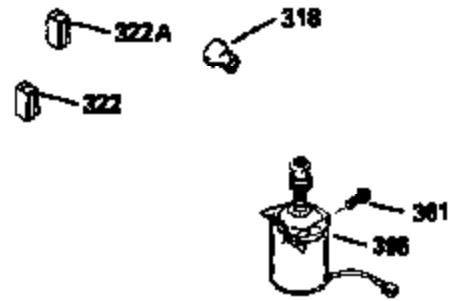

ILLUSTRATION SHOWS TYPICAL PARTS ONLY. ORDER BY PART NUMBER. PARTS NOT LISTED ARE SUPPLIED BY OEM.

VIEW 2 OF 3

Ref #	Part Number	Qty	Description
12B	34695	1	Breather Tube Elbow
166	35827	1	Engine Shroud
238	650932	2	Screw, 10-32 x 49/64"
245	35066	1	Air Cleaner Filter
250	35065	1	Air Cleaner Cover
263A	35821	1	Starter Grill
287	650884	2	Screw, 8-32 x 1/2"
301	35355	1	Fuel Cap
347	650898	4	Screw, 10-32 x 27/32"
370	35167	1	Instruction Decal

ILLUSTRATION SHOWS TYPICAL PARTS ONLY. ORDER BY PART NUMBER. PARTS NOT LISTED ARE SUPPLIED BY OEM.

VIEW 3 OF 3

Ref #	Part Number	Qty	Description
12B	34695	1	Breather Tube Elbow
19	31361	1	Extension Spring
69	35261	1	* Mounting Flange Gasket
182	6201	2	Screw, 1/4-28 x 7/8"
185	31384A	1	Intake Pipe (Incl. 224)
186	34358	1	Governor Link
223	650451	2	Screw, 1/4-20 x 1"
238	650932	2	Screw, 10-32 x 49/64"
239	34338	1	* Air Cleaner Gasket
241	35797	1	Air Cleaner Collar
245	35066	1	Air Cleaner Filter
250	35065	1	Air Cleaner Cover
260	35826	1	Blower Housing
263A	35821	1	Starter Grill
276	33753	1	Locking Plate
277	650795	2	Screw, 1/4-20 x 2-1/4"