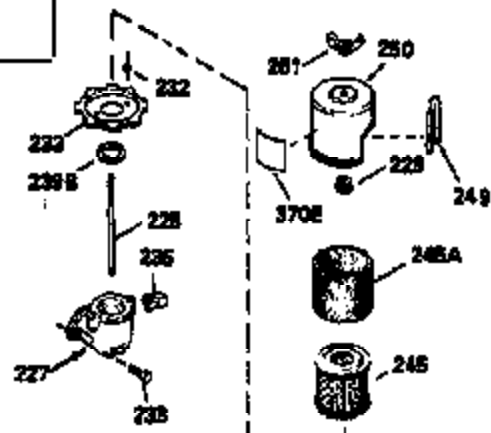

ILLUSTRATION SHOWS TYPICAL PARTS ONLY. ORDER BY PART NUMBER. PARTS NOT LISTED ARE SUPPLIED BY OEM.

VIEW 3 OF 3

Ref #	Part Number	Qty	Description
12B	34695	1	Breather Tube Elbow
19	31361	1	Extension Spring
69	35261	1	* Mounting Flange Gasket
182	6201	2	Screw, 1/4-28 x 7/8"
185	31384A	1	Intake Pipe (Incl. 224)
186	34358	1	Governor Link
223	650451	2	Screw, 1/4-20 x 1"
238	650932	2	Screw, 10-32 x 49/64"
239	34338	1	* Air Cleaner Gasket
241	35797	1	Air Cleaner Collar
245	35066	1	Air Cleaner Filter
250	35065	1	Air Cleaner Cover
260	35826	1	Blower Housing
263A	35821	1	Starter Grill
276	33753	1	Locking Plate
277	650795	2	Screw, 1/4-20 x 2-1/4"