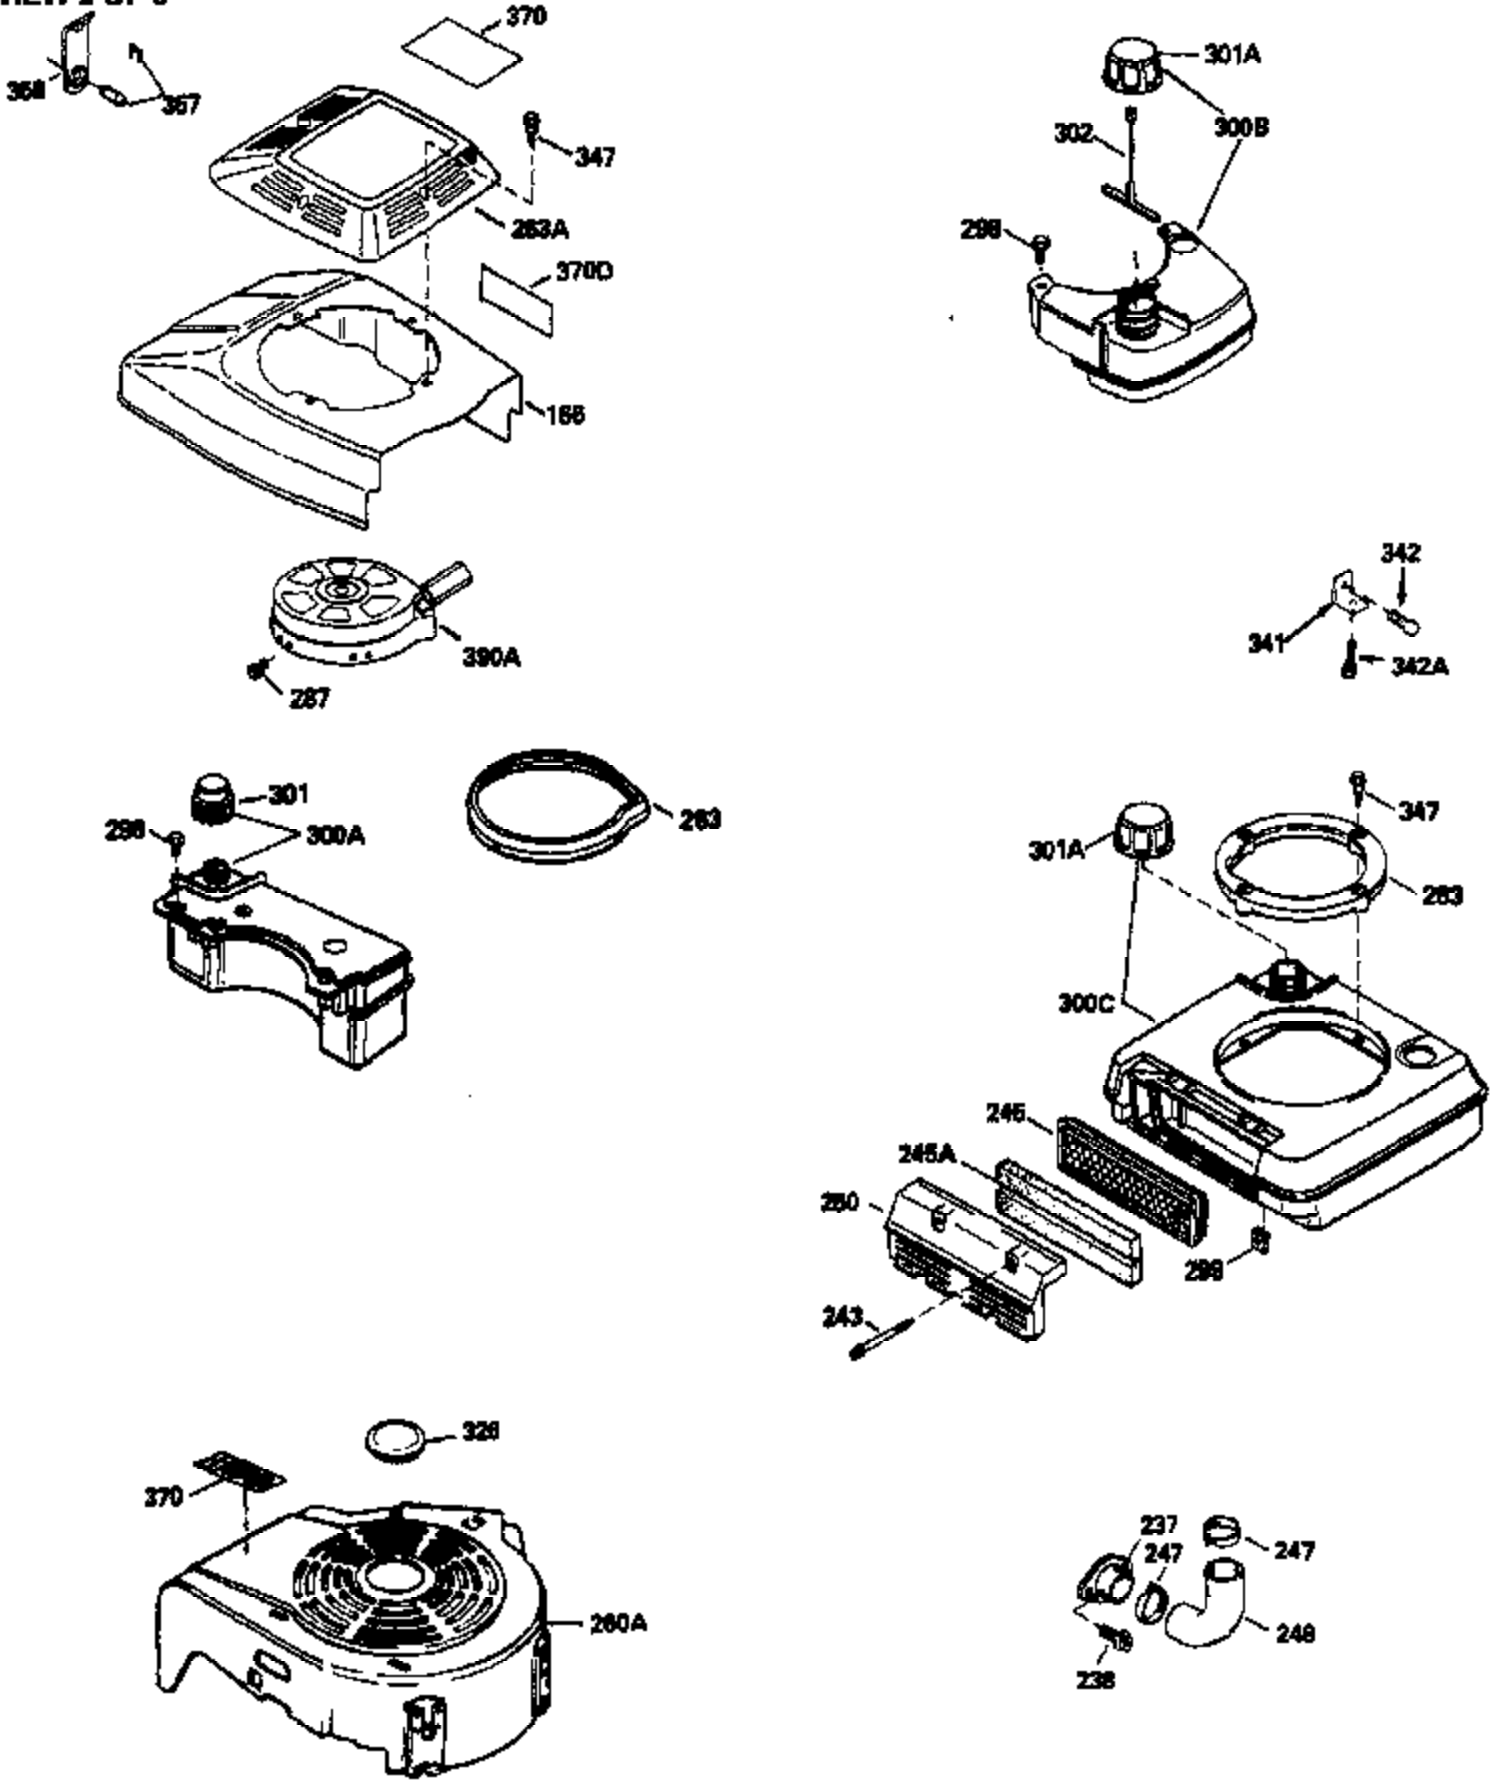

ILLUSTRATION SHOWS TYPICAL PARTS ONLY. ORDER BY PART NUMBER. PARTS NOT LISTED ARE SUPPLIED BY OEM.
VIEW 2 OF 3

Ref #	Part Number	Qty	Description
12B	34695	1	Breather Tube Elbow
166	35827	1	Engine Shroud
238	650932	2	Screw, 10-32 x 49/64"
245	35066	1	Air Cleaner Filter
250	35065	1	Air Cleaner Cover
263A	35821	1	Starter Grill
287	650884	2	Screw, 8-32 x 1/2"
301	35355	1	Fuel Cap
347	650898	4	Screw, 10-32 x 27/32"
370	35167	1	Instruction Decal