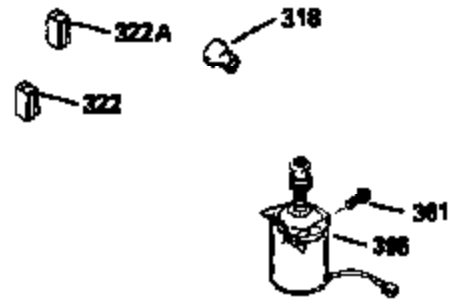

ILLUSTRATION SHOWS TYPICAL PARTS ONLY. ORDER BY PART NUMBER. PARTS NOT LISTED ARE SUPPLIED BY OEM.

VIEW 3 OF 3

Ref #	Part Number	Qty	Description
12B	34695	1	Breather Tube Elbow
19	31361	1	Extension Spring
69	35261	1	* Mounting Flange Gasket
182	6201	2	Screw, 1/4-28 x 7/8"
185	31384A	1	Intake Pipe (Incl. 224)
186	34358	1	Governor Link
223	650451	2	Screw, 1/4-20 x 1"
238	650932	2	Screw, 10-32 x 49/64"
239	34338	1	* Air Cleaner Gasket
241	35797	1	Air Cleaner Collar
245	35066	1	Air Cleaner Filter
250	35065	1	Air Cleaner Cover
260	35826	1	Blower Housing
263A	35821	1	Starter Grill
276	33753	1	Locking Plate
277	650795	2	Screw, 1/4-20 x 2-1/4"