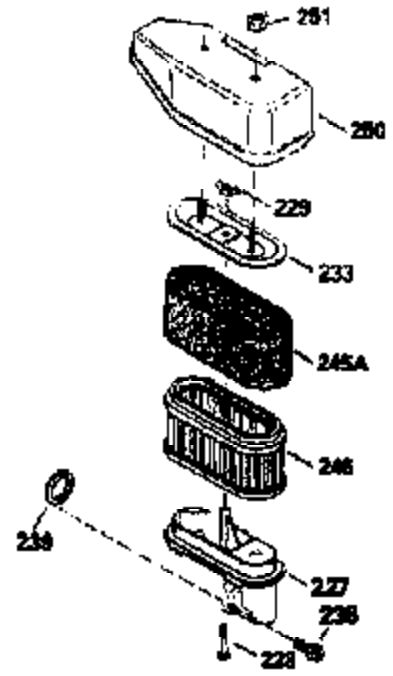

ILLUSTRATION SHOWS TYPICAL PARTS ONLY. ORDER BY PART NUMBER. PARTS NOT LISTED ARE SUPPLIED BY OEM.

VIEW 3 OF 3

Ref #	Part Number	Qty	Description
12B	34695	1	Breather Tube Elbow
19	31361	1	Extension Spring
69	35261	1	* Mounting Flange Gasket
182	6201	2	Screw, 1/4-28 x 7/8"
185	31384A	1	Intake Pipe (Incl. 224)
186	34358	1	Governor Link
223	650451	2	Screw, 1/4-20 x 1"
238	650932	2	Screw, 10-32 x 49/64"
239	34338	1	* Air Cleaner Gasket
241	35797	1	Air Cleaner Collar
245	35066	1	Air Cleaner Filter
250	35065	1	Air Cleaner Cover
260	35826	1	Blower Housing
263A	35821	1	Starter Grill
276	33753	1	Locking Plate
277	650795	2	Screw, 1/4-20 x 2-1/4"