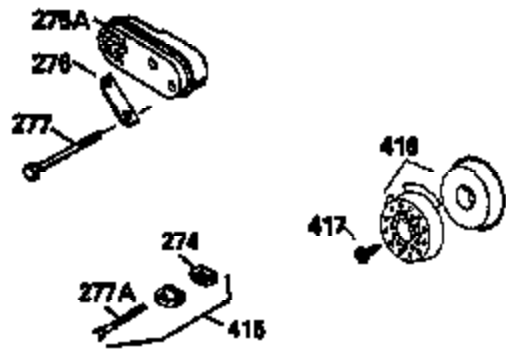

ILLUSTRATION SHOWS TYPICAL PARTS ONLY. ORDER BY PART NUMBER. PARTS NOT LISTED ARE SUPPLIED BY OEM.

VIEW 3 OF 3

Ref #	Part Number	Qty	Description
12B	34695	1	Breather Tube Elbow
19	31361	1	Extension Spring
69	35261	1	* Mounting Flange Gasket
182	6201	2	Screw, 1/4-28 x 7/8"
185	31384A	1	Intake Pipe (Incl. 224)
186	34358	1	Governor Link
223	650451	2	Screw, 1/4-20 x 1"
238	650932	2	Screw, 10-32 x 49/64"
239	34338	1	* Air Cleaner Gasket
241	35797	1	Air Cleaner Collar
245	35066	1	Air Cleaner Filter
250	35065	1	Air Cleaner Cover
260	35826	1	Blower Housing
263A	35821	1	Starter Grill
276	33753	1	Locking Plate
277	650795	2	Screw, 1/4-20 x 2-1/4"