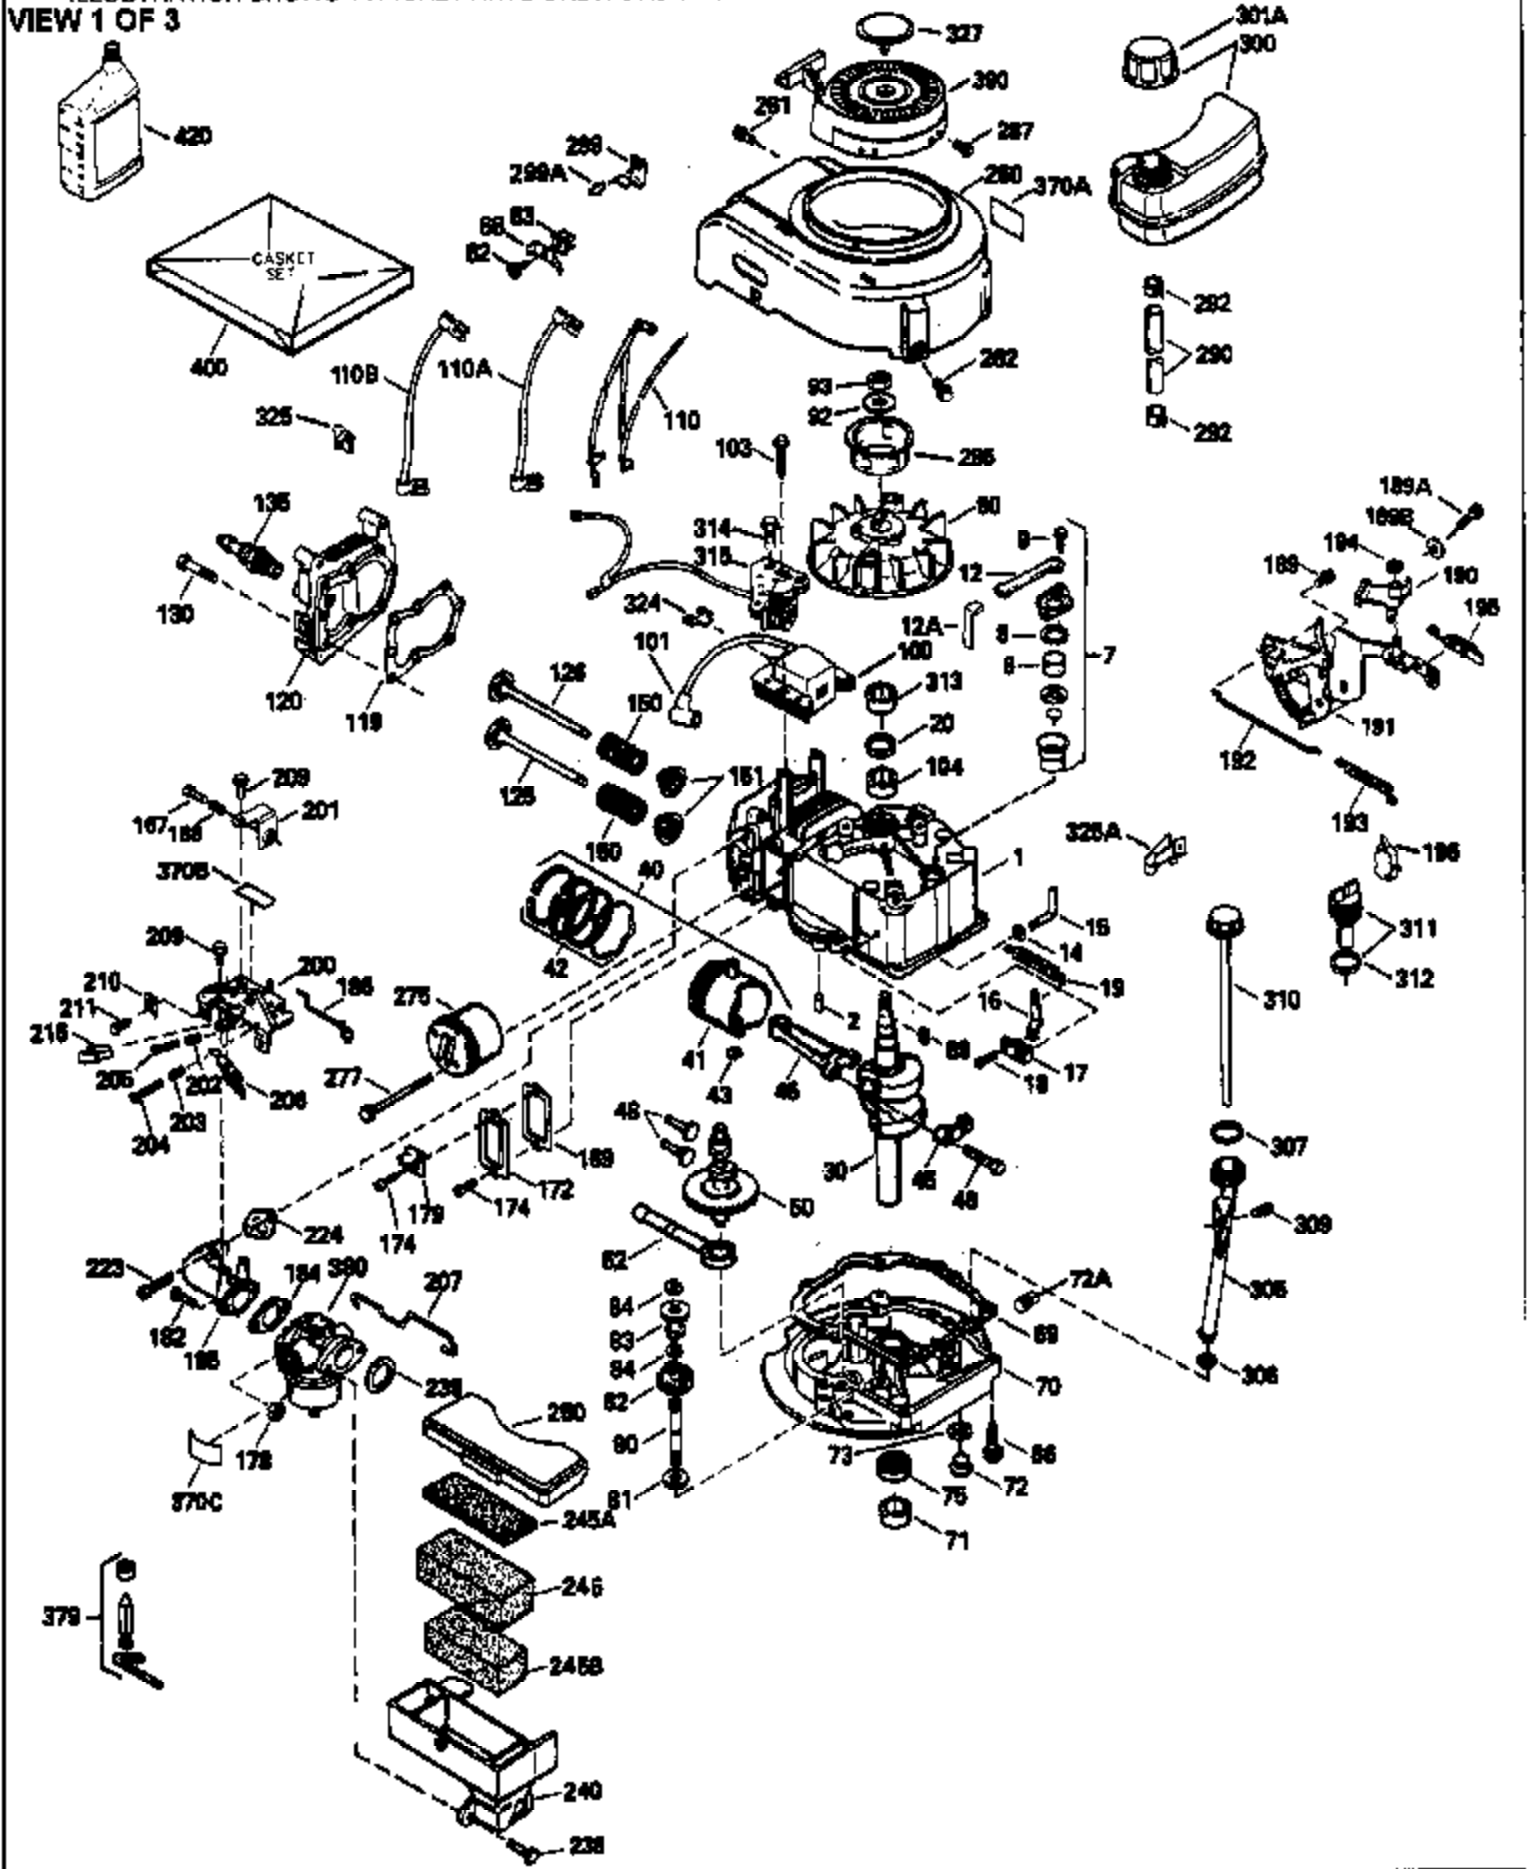

ILLUSTRATION SHOWS TYPICAL PARTS ONLY. ORDER BY PART NUMBER. PARTS NOT LISTED ARE SUPPLIED BY OEM.
VIEW 1 OF 3

Ref #	Part Number	Qty	Description
1	33968B	1	Cylinder (Incl. 2 & 20)
2	26727	2	Dowel Pin
6	33734	1	Breather Element
7	34214A	1	Breather Ass'y. (Incl.6,8,9,12 & 12B)
8	33735	1	* Breather Gasket
9	30200	2	Screw, 10-24 x 9/16"
12B	34695	1	Breather Tube Elbow
12	33886	1	Breather Tube
14	28277	1	Washer
15	30589	1	Governor Rod (Incl. 14)
16	31383A	1	Governor Lever
17	31335	1	Governor Lever Clamp
18	650548	1	Screw, 8-32 x 5/16"
19	31361	1	Extension Spring
20	32600	1	Oil Seal
30	35798	1	Crankshaft
40	34535	1	Piston, Pin & Ring Set (Std.)
40	34536	1	Piston, Pin & Ring Set (.010" OS)
40	34537	1	Piston, Pin & Ring Set (.020" OS)
41	33562B	1	Piston & Pin Ass'y. (Std.) (Incl. 43)
41	33563B	1	Piston & Pin Ass'y. (.010" OS) (Incl. 43)
41	33564B	1	Piston & Pin Ass'y. (.020" OS) (Incl. 43)
42	33567	1	Ring Set (Std.)
42	33568	1	Ring Set (.010" OS)
42	33569	1	Ring Set (.020" OS)
43	20381	2	Piston Pin Retaining Ring
45	30963B	1	Connecting Rod Ass'y. (Incl. 46)
46	32610A	2	Connecting Rod Bolt
48	27241	2	Valve Lifter
50	35992	1	Camshaft (MCR)
52	29914	1	Oil Pump Ass'y.
69	35261	1	* Mounting Flange Gasket
70	34311C	1	Mounting Flange (Incl. 72, 75 & 80)
72	30572	1	Oil Drain Plug
75	27897	1	Oil Seal
80	30574A	1	Governor Shaft
81	30590A	1	Washer
82	30591	1	Governor Gear Ass'y.(Incl. 81)
83	30588A	1	Governor Spool
84	29193	2	Retaining Ring
86	650488	6	Screw, 1/4-20 x 1-1/4"
89	611004	1	Flywheel Key
90	611112	1	Flywheel
92	650815	1	Belleville Washer
93	650816	1	Flywheel Nut
100	34443A	1	Solid State Ignition
101	610118	1	Spark Plug Cover
103	650814	2	Screw, Torx T-15, 10-24 x 1"
110	34961	1	Ground Wire
119	33554A	1	* Cylinder Head Gasket
120	34342	1	Cylinder Head
125	29313C	1	Exhaust Valve (Std.) (Incl. 151)
125	29315C	1	Exhaust Valve (1/32" OS) (Incl. 151)
126	29314B	1	Intake Valve (Std.) (Incl. 151)
126	29315C	1	Intake Valve (1/32" OS) (Incl. 151)
130	6021A	8	Screw, 5/16-18 x 1-1/2"
135	35395	1	Resistor Spark Plug (RJ19LM)
150	31672	2	Valve Spring