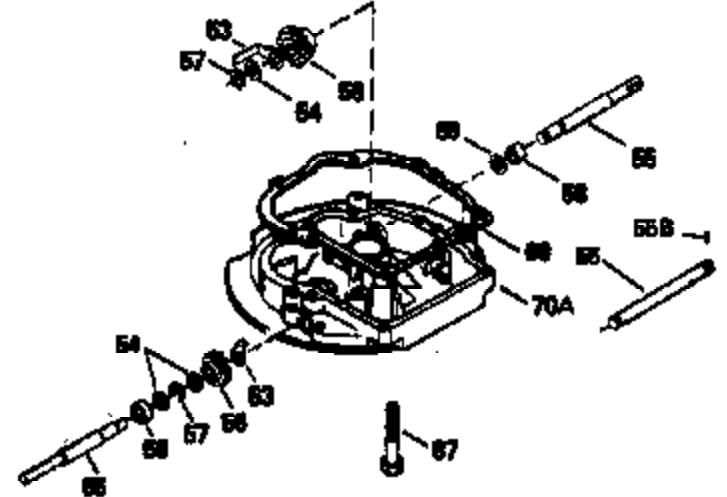

ILLUSTRATION SHOWS TYPICAL PARTS ONLY. ORDER BY PART NUMBER. PARTS NOT LISTED ARE SUPPLIED BY OEM.

VIEW 3 OF 3

Ref #	Part Number	Qty	Description
12B	34695	1	Breather Tube Elbow
19	31361	1	Extension Spring
69	35261	1	* Mounting Flange Gasket
182	6201	2	Screw, 1/4-28 x 7/8"
185	31384A	1	Intake Pipe (Incl. 224)
186	34358	1	Governor Link
223	650451	2	Screw, 1/4-20 x 1"
238	650932	2	Screw, 10-32 x 49/64"
239	34338	1	* Air Cleaner Gasket
241	35797	1	Air Cleaner Collar
245	35066	1	Air Cleaner Filter
250	35065	1	Air Cleaner Cover
260	35826	1	Blower Housing
263A	35821	1	Starter Grill
276	33753	1	Locking Plate
277	650795	2	Screw, 1/4-20 x 2-1/4"