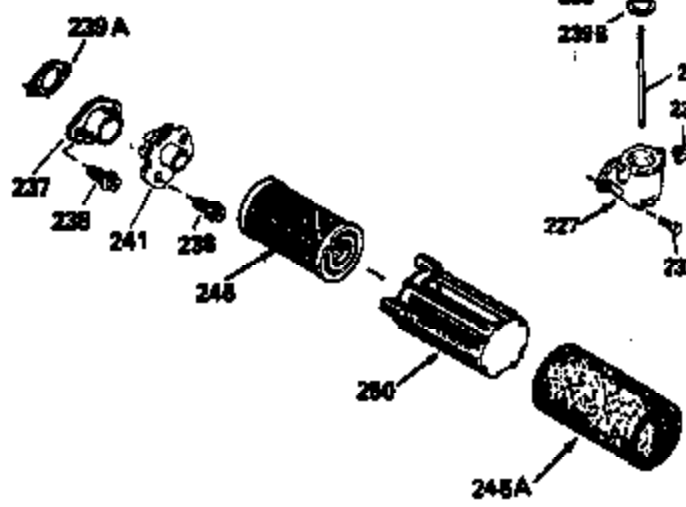

ILLUSTRATION SHOWS TYPICAL PARTS ONLY. ORDER BY PART NUMBER. PARTS NOT LISTED ARE SUPPLIED BY OEM.

VIEW 3 OF 3

Ref #	Part Number	Qty	Description
12B	34695	1	Breather Tube Elbow
19	31361	1	Extension Spring
69	35261	1	* Mounting Flange Gasket
182	6201	2	Screw, 1/4-28 x 7/8"
185	31384A	1	Intake Pipe (Incl. 224)
186	34358	1	Governor Link
223	650451	2	Screw, 1/4-20 x 1"
238	650932	2	Screw, 10-32 x 49/64"
239	34338	1	* Air Cleaner Gasket
241	35797	1	Air Cleaner Collar
245	35066	1	Air Cleaner Filter
250	35065	1	Air Cleaner Cover
260	35826	1	Blower Housing
263A	35821	1	Starter Grill
276	33753	1	Locking Plate
277	650795	2	Screw, 1/4-20 x 2-1/4"