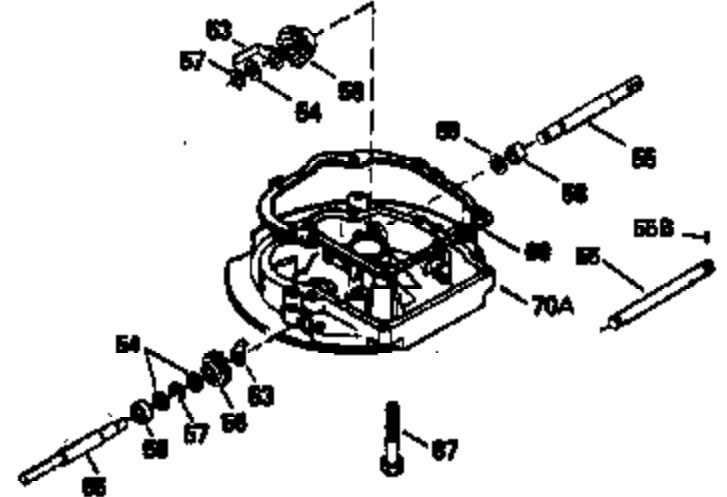

ILLUSTRATION SHOWS TYPICAL PARTS ONLY. ORDER BY PART NUMBER. PARTS NOT LISTED ARE SUPPLIED BY OEM.

VIEW 3 OF 3

Ref #	Part Number	Qty	Description
12B	34695	1	Breather Tube Elbow
19	31361	1	Extension Spring
69	35261	1	* Mounting Flange Gasket
182	6201	2	Screw, 1/4-28 x 7/8"
185	31384A	1	Intake Pipe (Incl. 224)
186	32653	1	Governor Link
216	33086	1	RPM Adjusting Lever
223	650451	2	Screw, 1/4-20 x 1"
238	650932	2	Screw, 10-32 x 49/64"
239	34338	1	* Air Cleaner Gasket
241	35797	1	Air Cleaner Collar
245	35066	1	Air Cleaner Filter
250	35065	1	Air Cleaner Cover
260	35826	1	Blower Housing
263A	35821	1	Starter Grill
276	33753	1	Locking Plate
277	650795	2	Screw, 1/4-20 x 2-1/4"