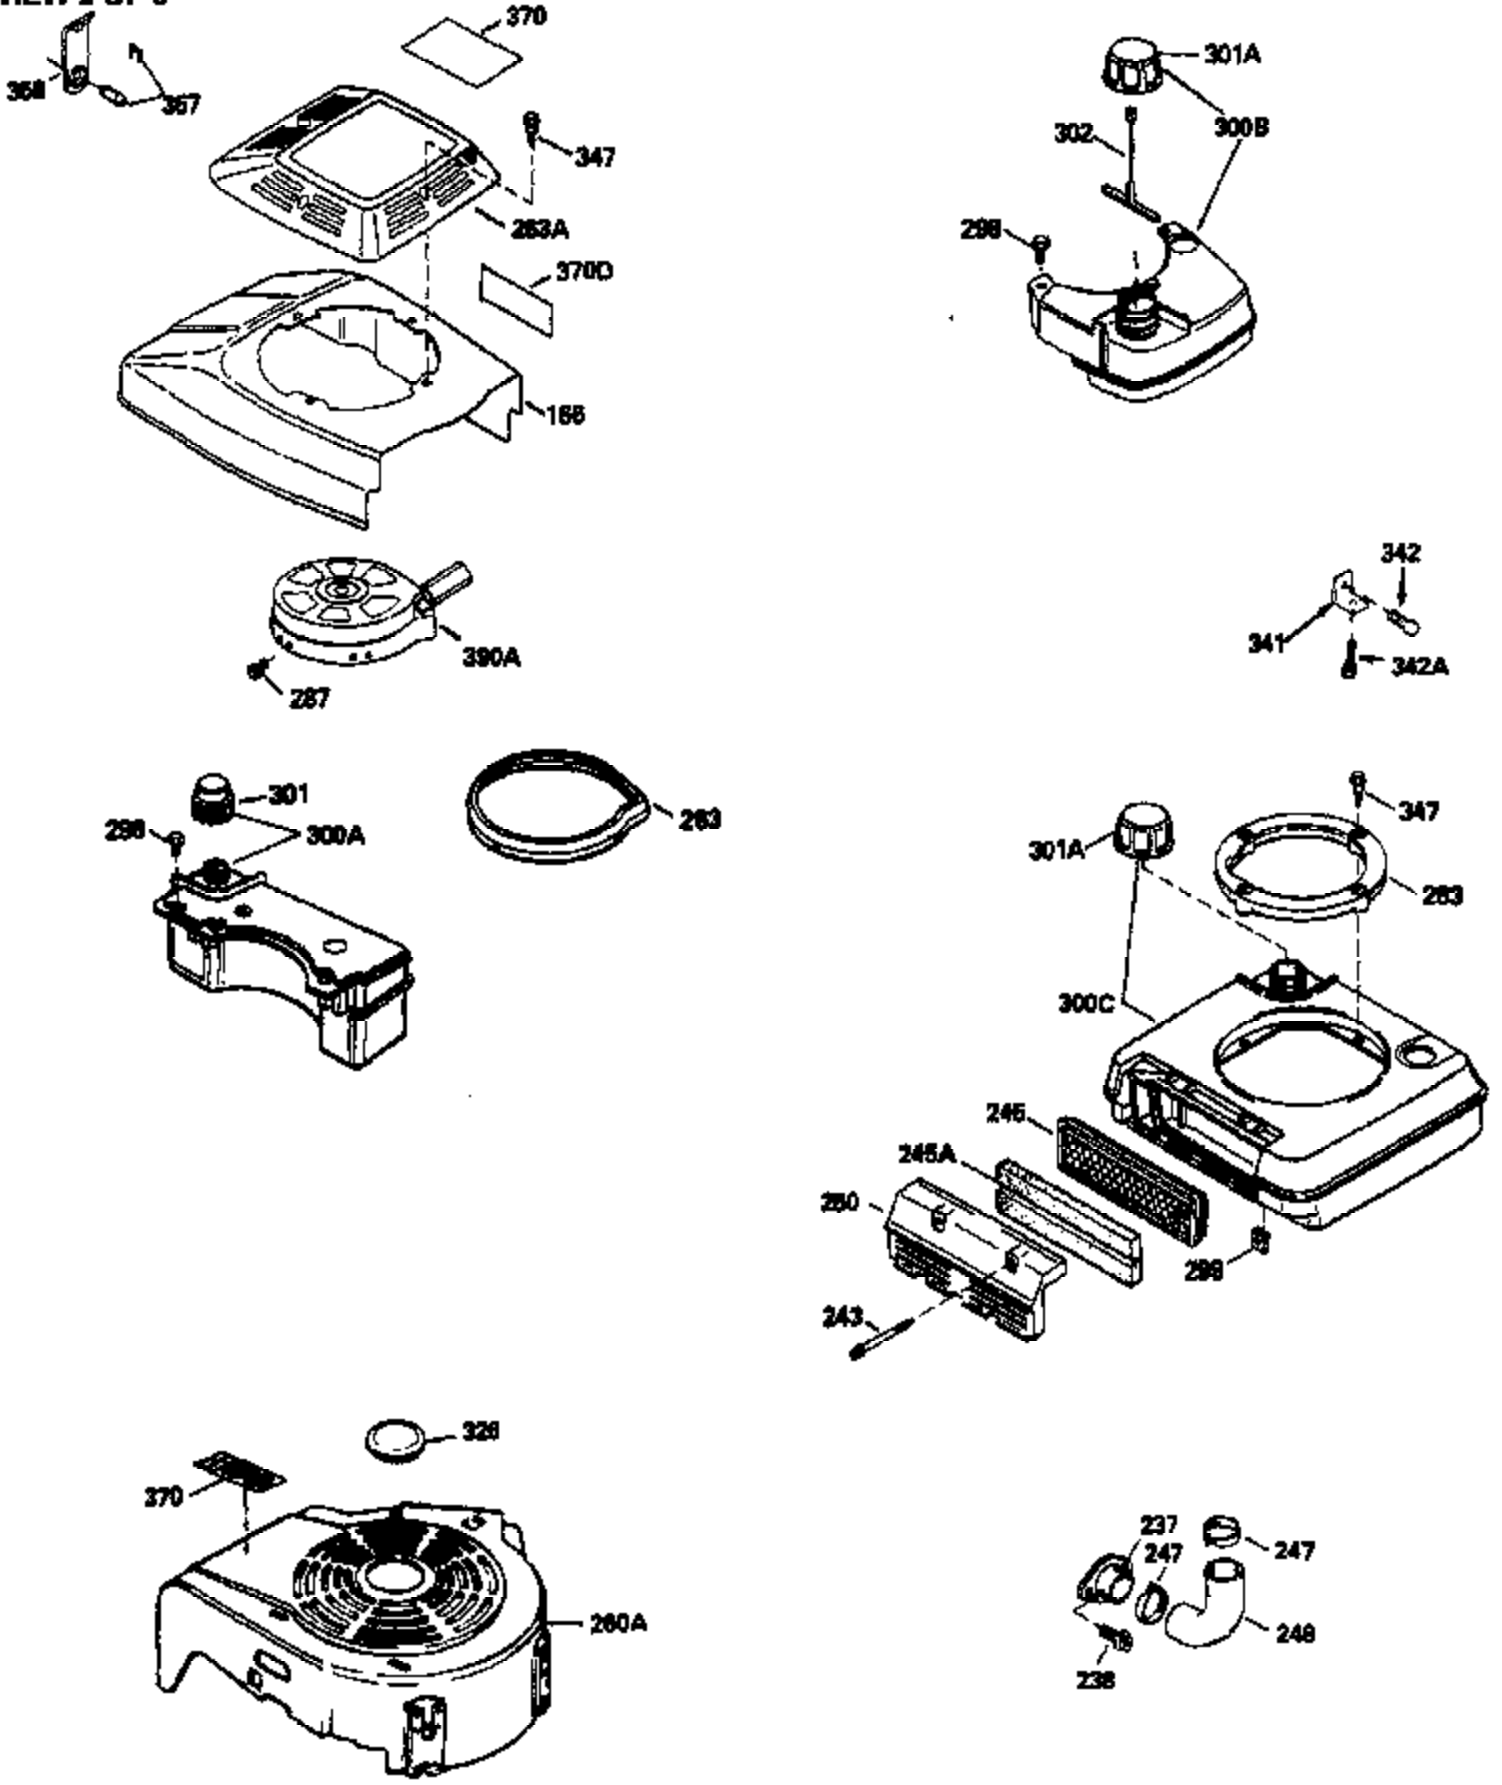

ILLUSTRATION SHOWS TYPICAL PARTS ONLY. ORDER BY PART NUMBER. PARTS NOT LISTED ARE SUPPLIED BY OEM.
VIEW 2 OF 3

Ref #	Part Number	Qty	Description
12B	34695	1	Breather Tube Elbow
166	35827	1	Engine Shroud
238	650932	2	Screw, 10-32 x 49/64"
245	35066	1	Air Cleaner Filter
250	35065	1	Air Cleaner Cover
263A	35821	1	Starter Grill
287	650884	2	Screw, 8-32 x 1/2"
301	35355	1	Fuel Cap
347	650898	4	Screw, 10-32 x 27/32"
370	35841	1	Name Decal