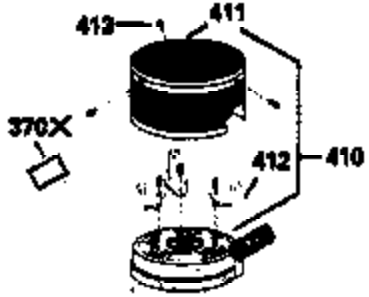

ILLUSTRATION SHOWS TYPICAL PARTS ONLY. ORDER BY PART NUMBER. PARTS NOT LISTED ARE SUPPLIED BY OEM.

VIEW 3 OF 3

Ref #	Part Number	Qty	Description
12B	34695	1	Breather Tube Elbow
19	31361	1	Extension Spring
69	35261	1	* Mounting Flange Gasket
182	6201	2	Screw, 1/4-28 x 7/8"
185	31384A	1	Intake Pipe (Incl. 224)
186	32653	1	Governor Link
216	33086	1	RPM Adjusting Lever
223	650451	2	Screw, 1/4-20 x 1"
238	650932	2	Screw, 10-32 x 49/64"
239	34338	1	* Air Cleaner Gasket
241	35797	1	Air Cleaner Collar
245	35066	1	Air Cleaner Filter
250	35065	1	Air Cleaner Cover
260	35826	1	Blower Housing
263A	35821	1	Starter Grill
276	33753	1	Locking Plate
277	650795	2	Screw, 1/4-20 x 2-1/4"