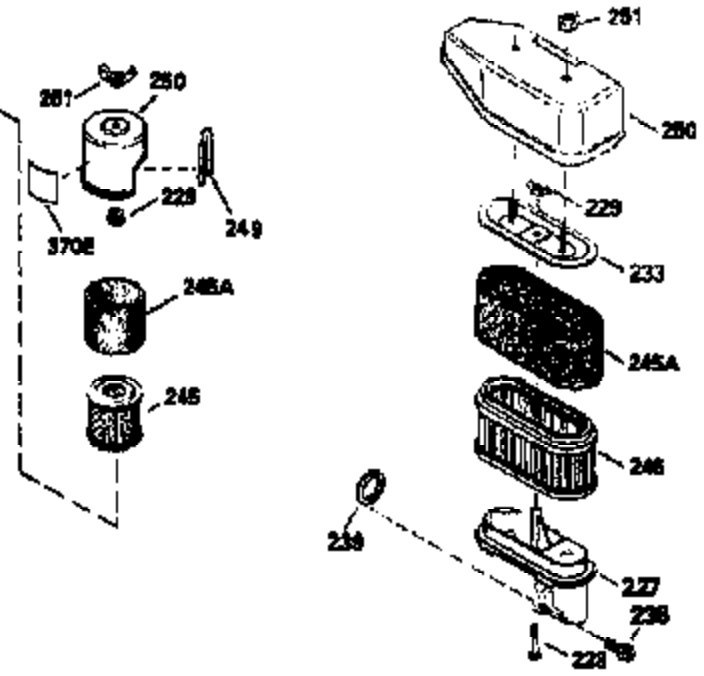

ILLUSTRATION SHOWS TYPICAL PARTS ONLY. ORDER BY PART NUMBER. PARTS NOT LISTED ARE SUPPLIED BY OEM.

VIEW 3 OF 3

Ref #	Part Number	Qty	Description
12B	34695	1	Breather Tube Elbow
19	31361	1	Extension Spring
69	35261	1	* Mounting Flange Gasket
182	6201	2	Screw, 1/4-28 x 7/8"
185	31384A	1	Intake Pipe (Incl. 224)
186	32653	1	Governor Link
216	33086	1	RPM Adjusting Lever
223	650451	2	Screw, 1/4-20 x 1"
238	650932	2	Screw, 10-32 x 49/64"
239	34338	1	* Air Cleaner Gasket
241	35797	1	Air Cleaner Collar
245	35066	1	Air Cleaner Filter
250	35065	1	Air Cleaner Cover
260	35826	1	Blower Housing
263A	35821	1	Starter Grill
276	33753	1	Locking Plate
277	650795	2	Screw, 1/4-20 x 2-1/4"