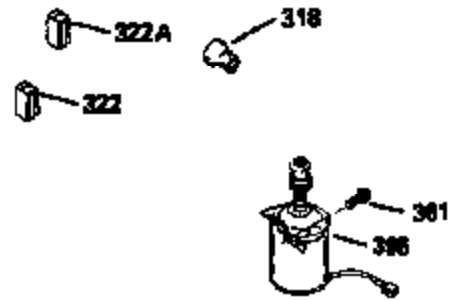

ILLUSTRATION SHOWS TYPICAL PARTS ONLY. ORDER BY PART NUMBER. PARTS NOT LISTED ARE SUPPLIED BY OEM.

VIEW 3 OF 3

Ref #	Part Number	Qty	Description
12B	34695	1	Breather Tube Elbow
19	31361	1	Extension Spring
69	35261	1	* Mounting Flange Gasket
182	6201	2	Screw, 1/4-28 x 7/8"
185	31384A	1	Intake Pipe (Incl. 224)
186	32653	1	Governor Link
216	33086	1	RPM Adjusting Lever
223	650451	2	Screw, 1/4-20 x 1"
238	650932	2	Screw, 10-32 x 49/64"
239	34338	1	* Air Cleaner Gasket
241	35797	1	Air Cleaner Collar
245	35066	1	Air Cleaner Filter
250	35065	1	Air Cleaner Cover
260	35826	1	Blower Housing
263A	35821	1	Starter Grill
276	33753	1	Locking Plate
277	650795	2	Screw, 1/4-20 x 2-1/4"