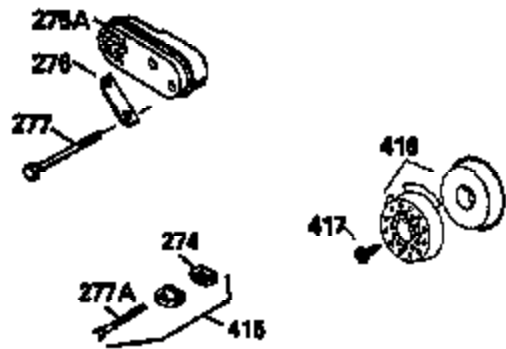

ILLUSTRATION SHOWS TYPICAL PARTS ONLY. ORDER BY PART NUMBER. PARTS NOT LISTED ARE SUPPLIED BY OEM.

VIEW 3 OF 3

Ref #	Part Number	Qty	Description
12B	34695	1	Breather Tube Elbow
19	31361	1	Extension Spring
69	35261	1	* Mounting Flange Gasket
182	6201	2	Screw, 1/4-28 x 7/8"
185	31384A	1	Intake Pipe (Incl. 224)
186	32653	1	Governor Link
216	33086	1	RPM Adjusting Lever
223	650451	2	Screw, 1/4-20 x 1"
238	650932	2	Screw, 10-32 x 49/64"
239	34338	1	* Air Cleaner Gasket
241	35797	1	Air Cleaner Collar
245	35066	1	Air Cleaner Filter
250	35065	1	Air Cleaner Cover
260	35826	1	Blower Housing
263A	35821	1	Starter Grill
276	33753	1	Locking Plate
277	650795	2	Screw, 1/4-20 x 2-1/4"