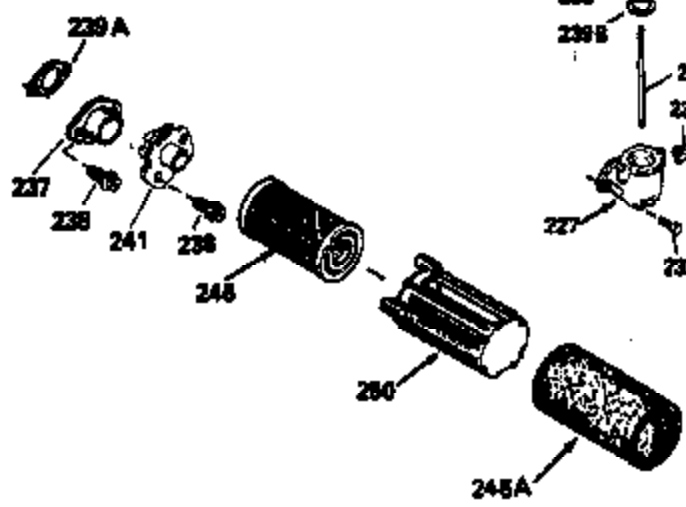

ILLUSTRATION SHOWS TYPICAL PARTS ONLY. ORDER BY PART NUMBER. PARTS NOT LISTED ARE SUPPLIED BY OEM.

VIEW 3 OF 3

Ref #	Part Number	Qty	Description
12B	34695	1	Breather Tube Elbow
19	31361	1	Extension Spring
69	35261	1	* Mounting Flange Gasket
182	6201	2	Screw, 1/4-28 x 7/8"
185	31384A	1	Intake Pipe (Incl. 224)
186	32653	1	Governor Link
216	33086	1	RPM Adjusting Lever
223	650451	2	Screw, 1/4-20 x 1"
238	650932	2	Screw, 10-32 x 49/64"
239	34338	1	* Air Cleaner Gasket
241	35797	1	Air Cleaner Collar
245	35066	1	Air Cleaner Filter
250	35065	1	Air Cleaner Cover
260	35826	1	Blower Housing
263A	35821	1	Starter Grill
276	33753	1	Locking Plate
277	650795	2	Screw, 1/4-20 x 2-1/4"