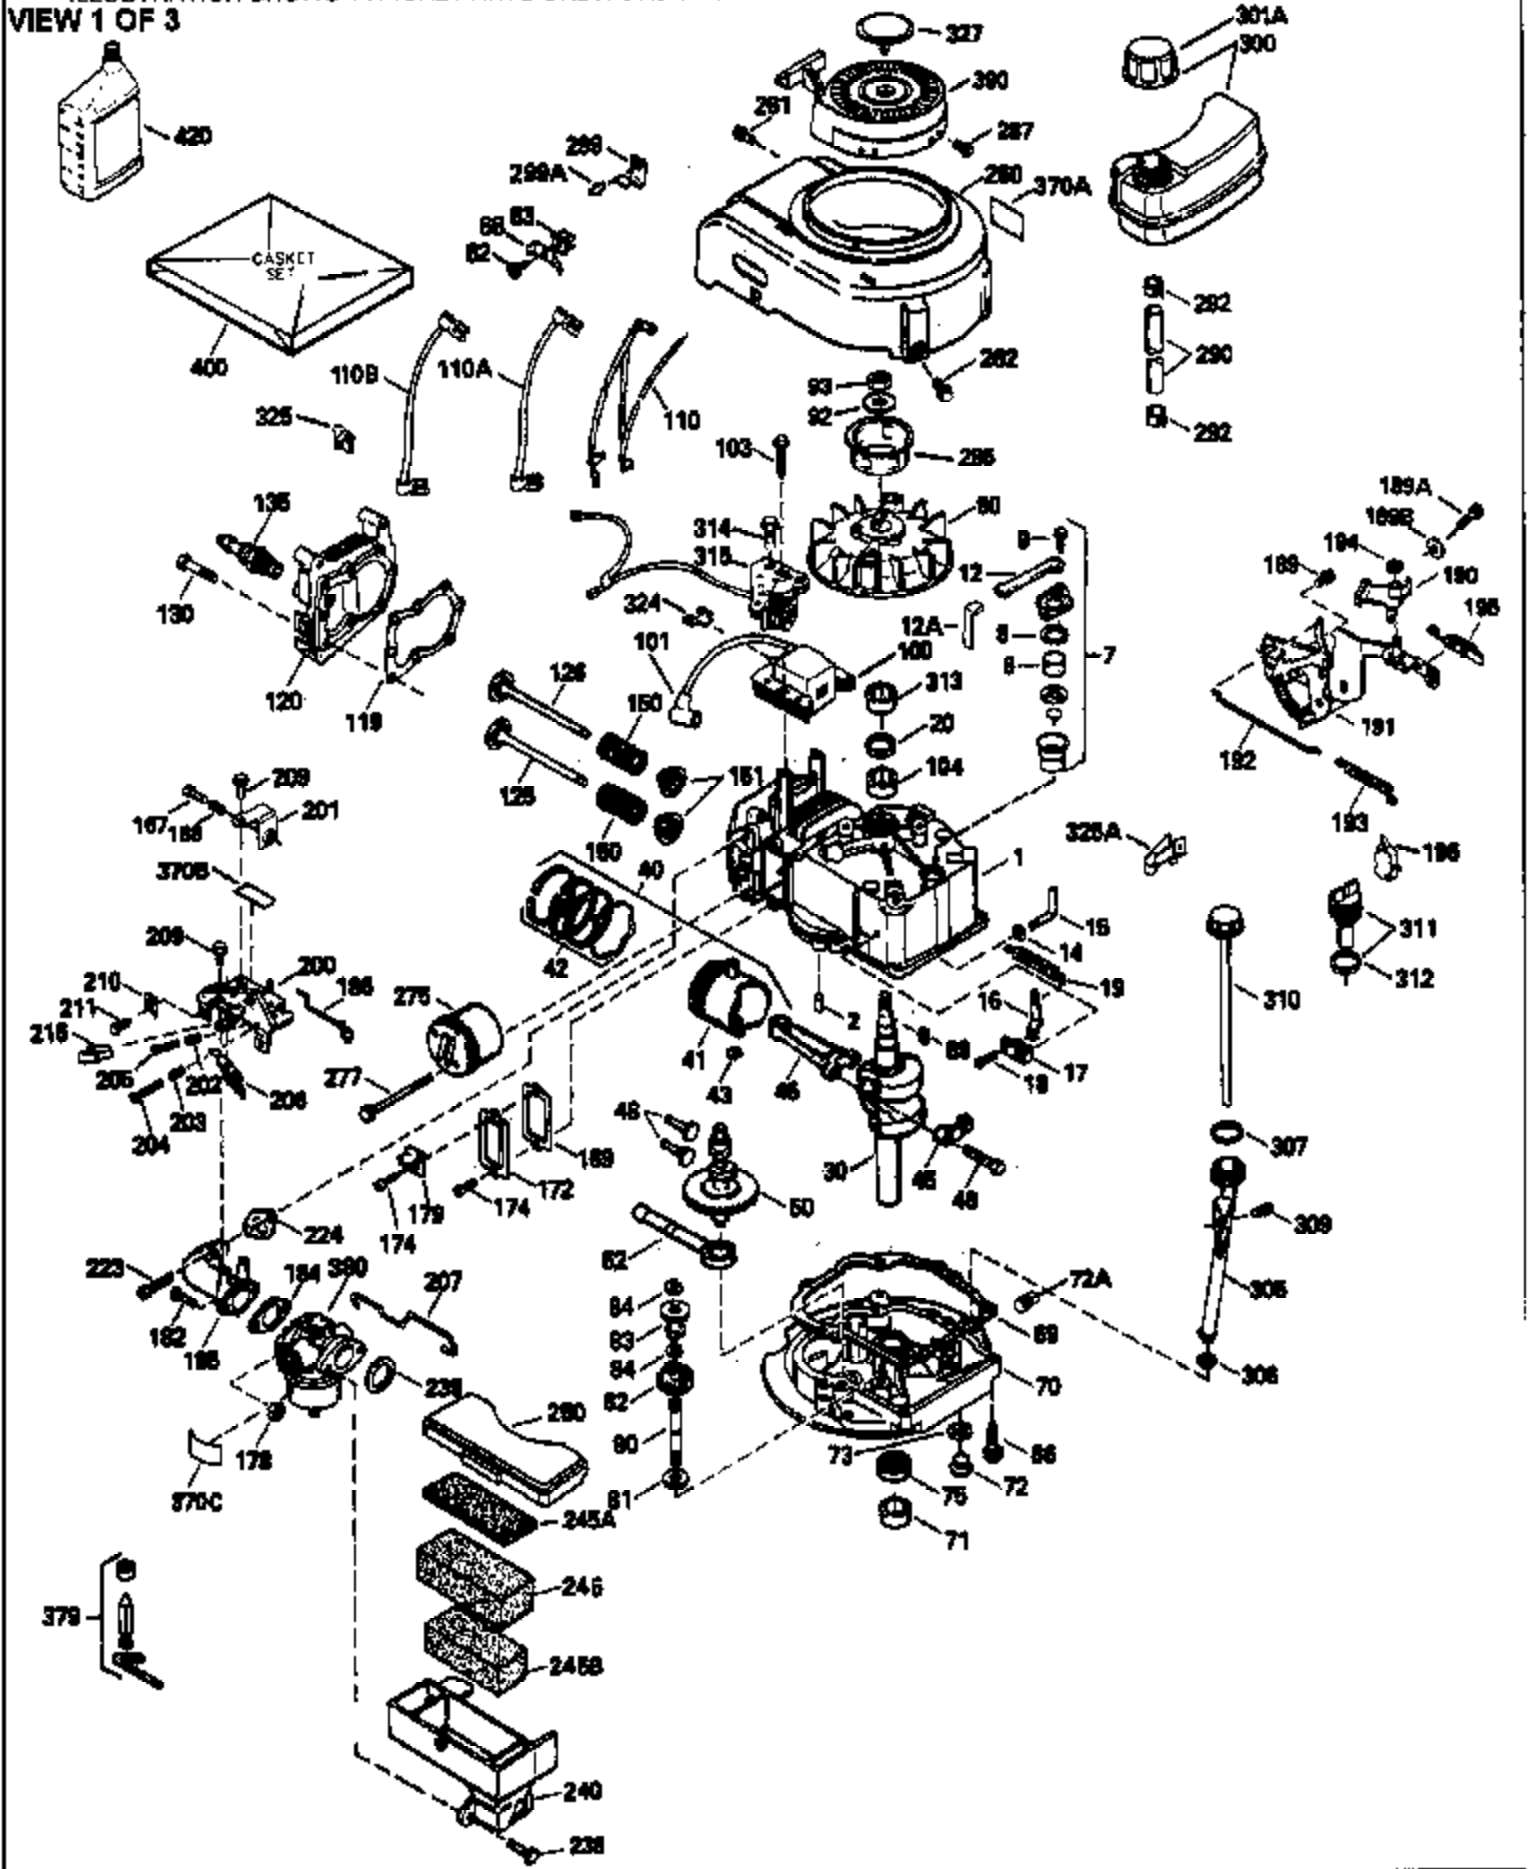

ILLUSTRATION SHOWS TYPICAL PARTS ONLY. ORDER BY PART NUMBER. PARTS NOT LISTED ARE SUPPLIED BY OEM.
VIEW 1 OF 3

Ref #	Part Number	Qty	Description
1	33968B	1	Cylinder (Incl. 2 & 20)
2	26727	2	Dowel Pin
6	33734	1	Breather Element
7	34214A	1	Breather Ass'y. (Incl.6,8,9,12 & 12B)
8	33735	1	* Breather Gasket
9	30200	2	Screw, 10-24 x 9/16"
12	33886	1	Breather Tube
12B	34695	1	Breather Tube Elbow
14	28277	1	Washer
15	30589	1	Governor Rod (Incl. 14)
16	31383A	1	Governor Lever
17	31335	1	Governor Lever Clamp
18	650548	1	Screw, 8-32 x 5/16"
19	31361	1	Extension Spring
20	32600	1	Oil Seal
30	35798	1	Crankshaft
40	34535	1	Piston, Pin & Ring Set (Std.)
40	34536	1	Piston, Pin & Ring Set (.010" OS)
40	34537	1	Piston, Pin & Ring Set (.020" OS)
41	33562B	1	Piston & Pin Ass'y. (Std.) (Incl. 43)
41	33563B	1	Piston & Pin Ass'y. (.010" OS) (Incl. 43)
41	33564B	1	Piston & Pin Ass'y. (.020" OS) (Incl. 43)
42	33567	1	Ring Set (Std.)
42	33568	1	Ring Set (.010" OS)
42	33569	1	Ring Set (.020" OS)
43	20381	2	Piston Pin Retaining Ring
45	30963B	1	Connecting Rod Ass'y. (Incl. 46)
46	32610A	2	Connecting Rod Bolt
48	27241	2	Valve Lifter
50	35992	1	Camshaft (MCR)
52	29914	1	Oil Pump Ass'y.
69	35261	1	* Mounting Flange Gasket
70	34311C	1	Mounting Flange (Incl. 72, 75 & 80)
72	30572	1	Oil Drain Plug
75	27897	1	Oil Seal
80	30574A	1	Governor Shaft
81	30590A	1	Washer
82	30591	1	Governor Gear Ass'y.(Incl. 81)
83	30588A	1	Governor Spool
84	29193	2	Retaining Ring
86	650488	6	Screw, 1/4-20 x 1-1/4"
89	611004	1	Flywheel Key
90	611112	1	Flywheel
92	650815	1	Belleville Washer
93	650816	1	Flywheel Nut
100	34443A	1	Solid State Ignition
101	610118	1	Spark Plug Cover
103	650814	2	Screw, Torx T-15, 10-24 x 1"
110	34961	1	Ground Wire
119	33554A	1	* Cylinder Head Gasket
120	34342	1	Cylinder Head
125	29313C	1	Exhaust Valve (Std.) (Incl. 151)
125	29315C	1	Exhaust Valve (1/32" OS) (Incl. 151)
126	29314B	1	Intake Valve (Std.) (Incl. 151)
126	29315C	1	Intake Valve (1/32" OS) (Incl. 151)
130	6021A	8	Screw, 5/16-18 x 1-1/2"
135	35395	1	Resistor Spark Plug (RJ19LM)
150	31672	2	Valve Spring