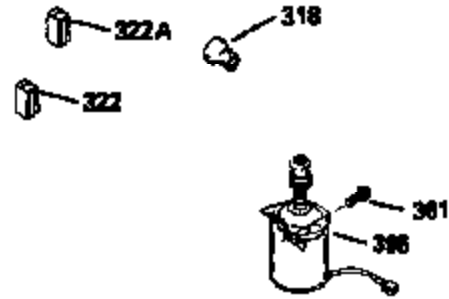

ILLUSTRATION SHOWS TYPICAL PARTS ONLY. ORDER BY PART NUMBER. PARTS NOT LISTED ARE SUPPLIED BY OEM.

VIEW 3 OF 3

Ref #	Part Number	Qty	Description
12B	34695	1	Breather Tube Elbow
19	31361	1	Extension Spring
69	35261	1	* Mounting Flange Gasket
182	6201	2	Screw, 1/4-28 x 7/8"
185	31384A	1	Intake Pipe (Incl. 224)
186	34358	1	Governor Link
223	650451	2	Screw, 1/4-20 x 1"
238	650932	2	Screw, 10-32 x 49/64"
239	34338	1	Air Cleaner Gasket
241	35797	1	Air Cleaner Collar
245	35066	1	Air Cleaner Filter
250	35986	1	Air Cleaner Cover
260	35826	1	Blower Housing
263A	35821	1	Starter Grill
276	33753	1	Locking Plate
277	650795	2	Screw, 1/4-20 x 2-1/4"