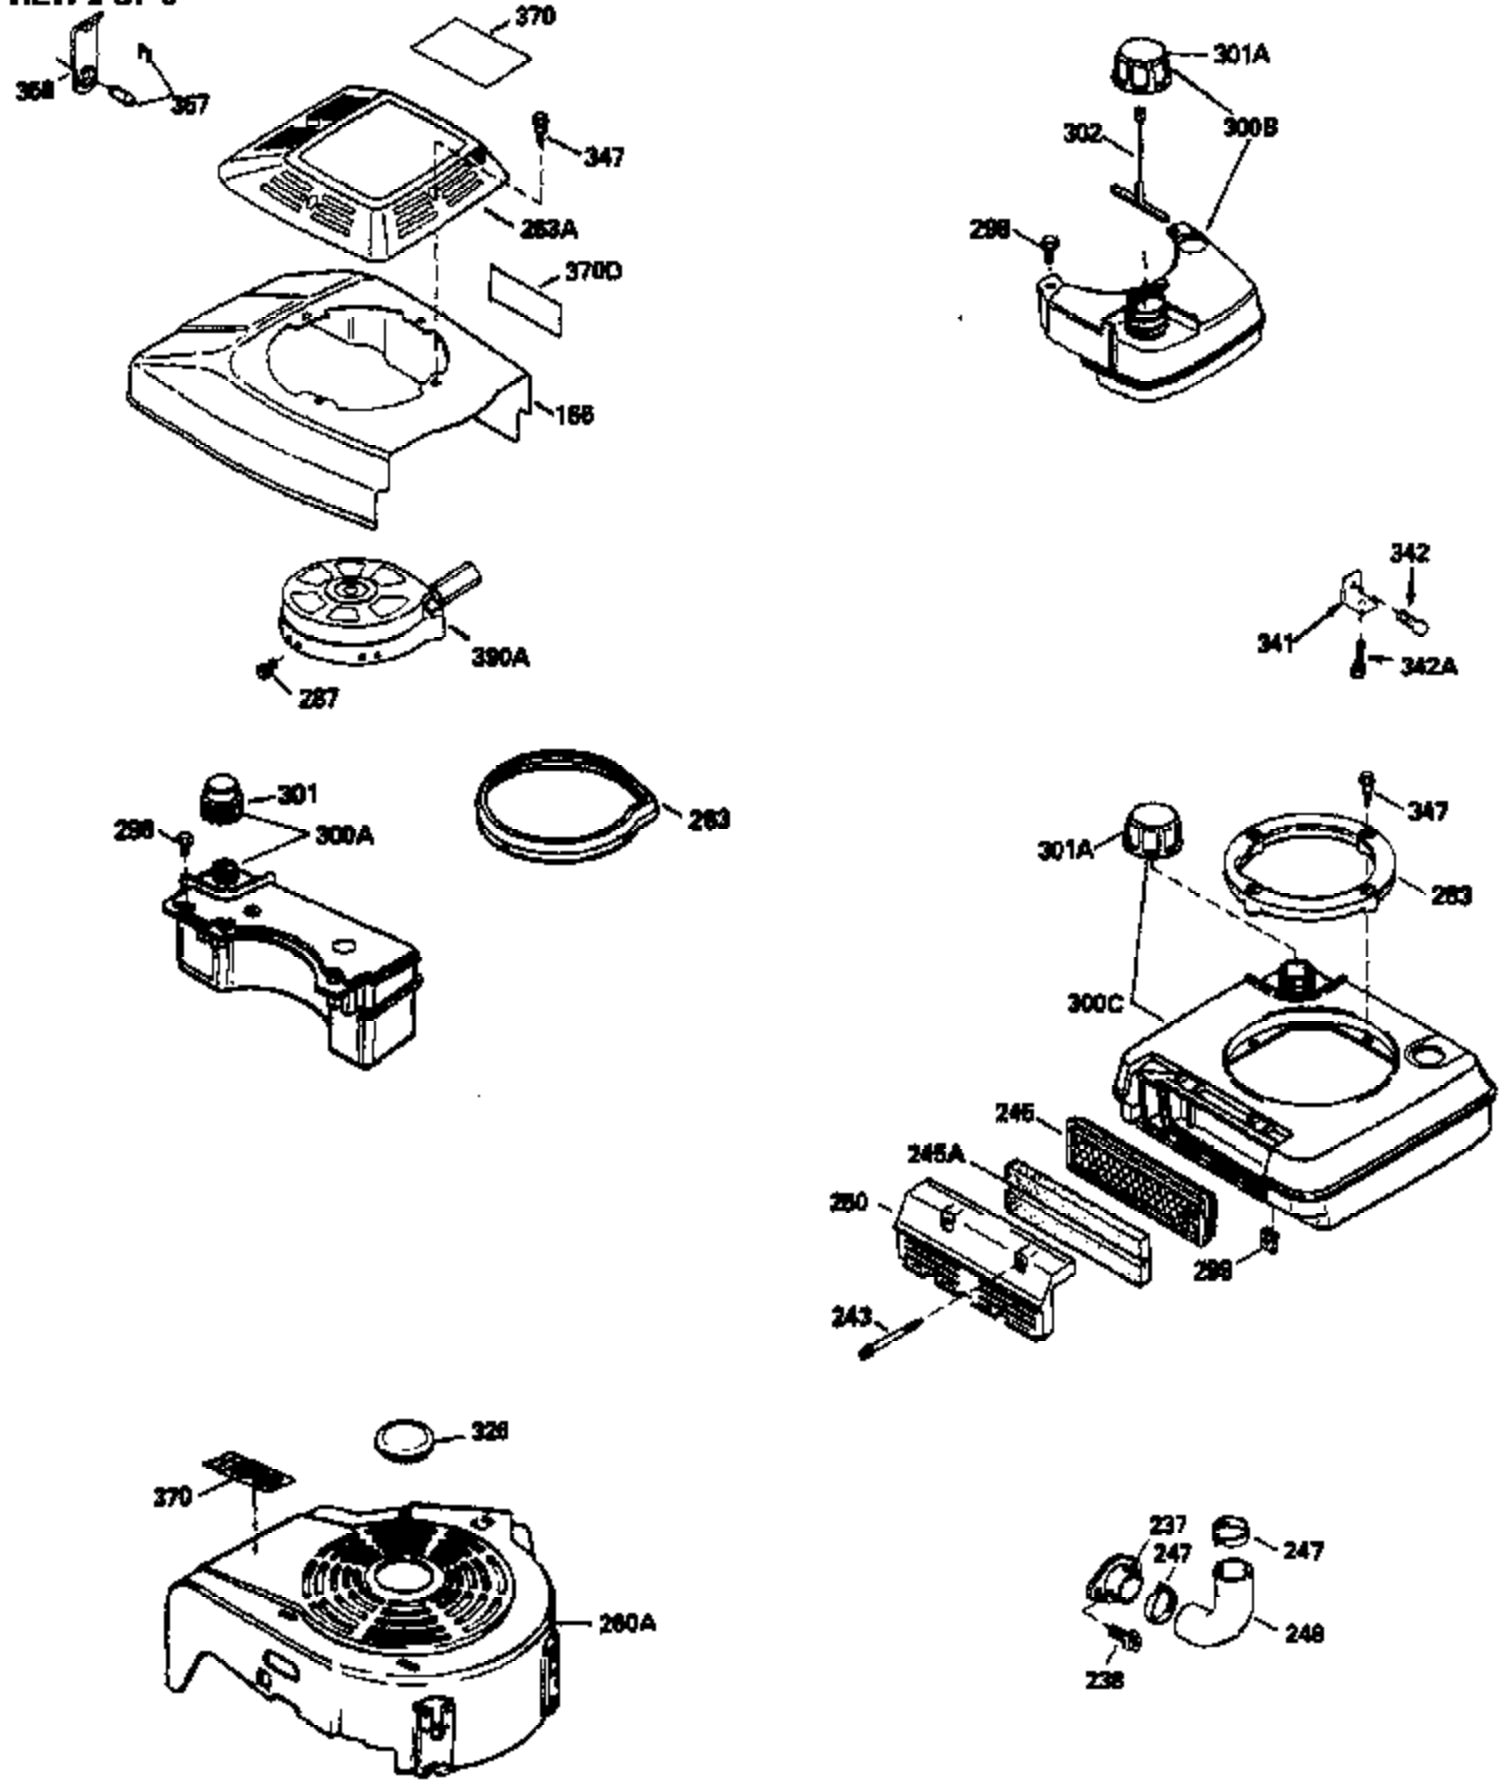

ILLUSTRATION SHOWS TYPICAL PARTS ONLY. ORDER BY PART NUMBER. PARTS NOT LISTED ARE SUPPLIED BY OEM.

VIEW 2 OF 3

Ref #	Part Number	Qty	Description
12B	34695	1	Breather Tube Elbow
166	35827	1	Engine Shroud
238	650932	2	Screw, 10-32 x 49/64"
245	35066	1	Air Cleaner Filter
250	35986	1	Air Cleaner Cover
263A	35821	1	Starter Grill
287	650884	2	Screw, 8-32 x 1/2"
301	35355	1	Fuel Cap
347	650898	4	Screw, 10-32 x 27/32"
370	35977	1	Instruction Decal