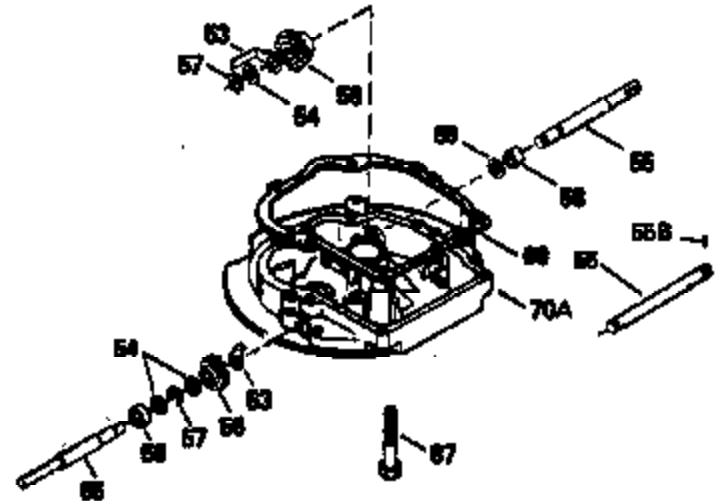

ILLUSTRATION SHOWS TYPICAL PARTS ONLY. ORDER BY PART NUMBER. PARTS NOT LISTED ARE SUPPLIED BY OEM.

VIEW 3 OF 3

Ref #	Part Number	Qty	Description
12B	34695	1	Breather Tube Elbow
19	31361	1	Extension Spring
69	35261	1	* Mounting Flange Gasket
182	6201	2	Screw, 1/4-28 x 7/8"
185	31384A	1	Intake Pipe (Incl. 224)
186	34358	1	Governor Link
223	650451	2	Screw, 1/4-20 x 1"
238	650932	2	Screw, 10-32 x 49/64"
239	34338	1	Air Cleaner Gasket
241	35797	1	Air Cleaner Collar
245	35066	1	Air Cleaner Filter
250	35986	1	Air Cleaner Cover
260	35826	1	Blower Housing
263A	35821	1	Starter Grill
276	33753	1	Locking Plate
277	650795	2	Screw, 1/4-20 x 2-1/4"