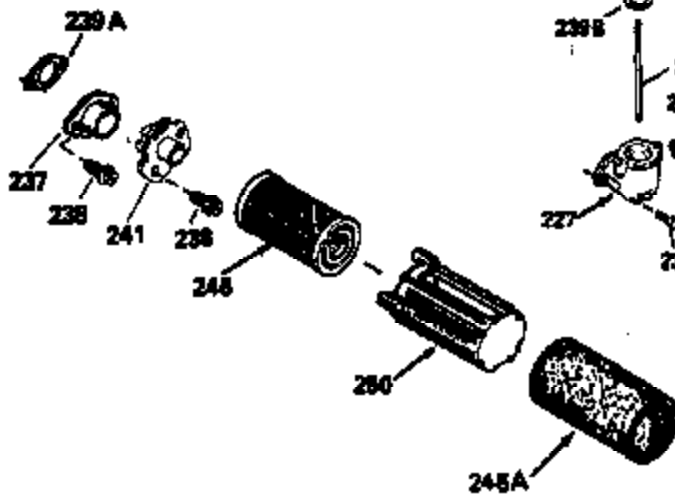

ILLUSTRATION SHOWS TYPICAL PARTS ONLY. ORDER BY PART NUMBER. PARTS NOT LISTED ARE SUPPLIED BY OEM.

VIEW 3 OF 3

Ref #	Part Number	Qty	Description
12B	34695	1	Breather Tube Elbow
19	31361	1	Extension Spring
69	35261	1	* Mounting Flange Gasket
182	6201	2	Screw, 1/4-28 x 7/8"
185	31384A	1	Intake Pipe (Incl. 224)
186	34358	1	Governor Link
223	650451	2	Screw, 1/4-20 x 1"
238	650932	2	Screw, 10-32 x 49/64"
239	34338	1	Air Cleaner Gasket
241	35797	1	Air Cleaner Collar
245	35066	1	Air Cleaner Filter
250	35986	1	Air Cleaner Cover
260	35826	1	Blower Housing
263A	35821	1	Starter Grill
276	33753	1	Locking Plate
277	650795	2	Screw, 1/4-20 x 2-1/4"