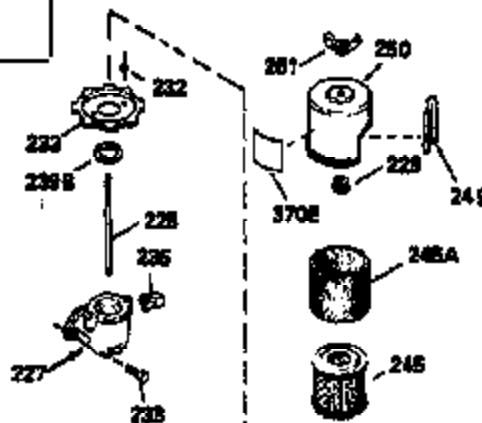

ILLUSTRATION SHOWS TYPICAL PARTS ONLY. ORDER BY PART NUMBER. PARTS NOT LISTED ARE SUPPLIED BY OEM.

VIEW 3 OF 3

Ref #	Part Number	Qty	Description
12B	34695	1	Breather Tube Elbow
19	31361	1	Extension Spring
69	35261	1	* Mounting Flange Gasket
182	6201	2	Screw, 1/4-28 x 7/8"
185	31384A	1	Intake Pipe (Incl. 224)
186	34358	1	Governor Link
223	650451	2	Screw, 1/4-20 x 1"
238	650932	2	Screw, 10-32 x 49/64"
239	34338	1	Air Cleaner Gasket
241	35797	1	Air Cleaner Collar
245	35066	1	Air Cleaner Filter
250	35986	1	Air Cleaner Cover
260	35826	1	Blower Housing
263A	35821	1	Starter Grill
276	33753	1	Locking Plate
277	650795	2	Screw, 1/4-20 x 2-1/4"