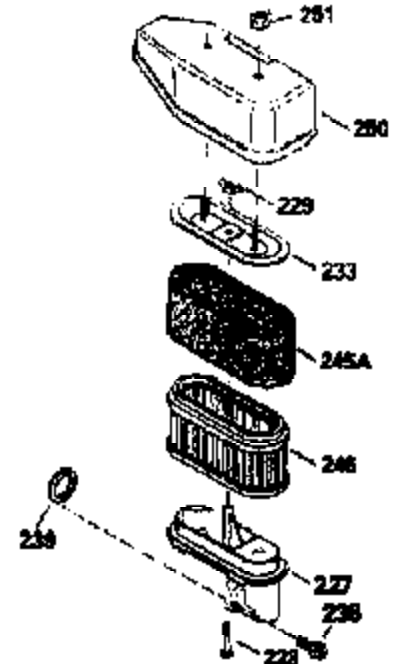

ILLUSTRATION SHOWS TYPICAL PARTS ONLY. ORDER BY PART NUMBER. PARTS NOT LISTED ARE SUPPLIED BY OEM.

VIEW 3 OF 3

Ref #	Part Number	Qty	Description
12B	34695	1	Breather Tube Elbow
19	31361	1	Extension Spring
69	35261	1	* Mounting Flange Gasket
182	6201	2	Screw, 1/4-28 x 7/8"
185	31384A	1	Intake Pipe (Incl. 224)
186	34358	1	Governor Link
223	650451	2	Screw, 1/4-20 x 1"
238	650932	2	Screw, 10-32 x 49/64"
239	34338	1	Air Cleaner Gasket
241	35797	1	Air Cleaner Collar
245	35066	1	Air Cleaner Filter
250	35986	1	Air Cleaner Cover
260	35826	1	Blower Housing
263A	35821	1	Starter Grill
276	33753	1	Locking Plate
277	650795	2	Screw, 1/4-20 x 2-1/4"