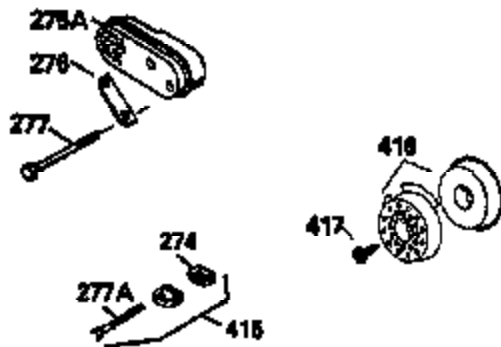

ILLUSTRATION SHOWS TYPICAL PARTS ONLY. ORDER BY PART NUMBER. PARTS NOT LISTED ARE SUPPLIED BY OEM.

VIEW 3 OF 3

Ref #	Part Number	Qty	Description
12B	34695	1	Breather Tube Elbow
19	31361	1	Extension Spring
69	35261	1	* Mounting Flange Gasket
182	6201	2	Screw, 1/4-28 x 7/8"
185	31384A	1	Intake Pipe (Incl. 224)
186	34358	1	Governor Link
223	650451	2	Screw, 1/4-20 x 1"
238	650932	2	Screw, 10-32 x 49/64"
239	34338	1	Air Cleaner Gasket
241	35797	1	Air Cleaner Collar
245	35066	1	Air Cleaner Filter
250	35986	1	Air Cleaner Cover
260	35826	1	Blower Housing
263A	35821	1	Starter Grill
276	33753	1	Locking Plate
277	650795	2	Screw, 1/4-20 x 2-1/4"