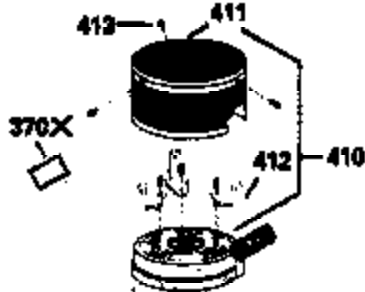

ILLUSTRATION SHOWS TYPICAL PARTS ONLY. ORDER BY PART NUMBER. PARTS NOT LISTED ARE SUPPLIED BY OEM.

VIEW 3 OF 3

Ref #	Part Number	Qty	Description
12B	34695	1	Breather Tube Elbow
19	31361	1	Extension Spring
69	35261	1	* Mounting Flange Gasket
182	6201	2	Screw, 1/4-28 x 7/8"
185	31384A	1	Intake Pipe (Incl. 224)
186	34358	1	Governor Link
223	650451	2	Screw, 1/4-20 x 1"
238	650932	2	Screw, 10-32 x 49/64"
239	34338	1	Air Cleaner Gasket
241	35797	1	Air Cleaner Collar
245	35066	1	Air Cleaner Filter
250	35986	1	Air Cleaner Cover
260	35826	1	Blower Housing
263A	35821	1	Starter Grill
276	33753	1	Locking Plate
277	650795	2	Screw, 1/4-20 x 2-1/4"