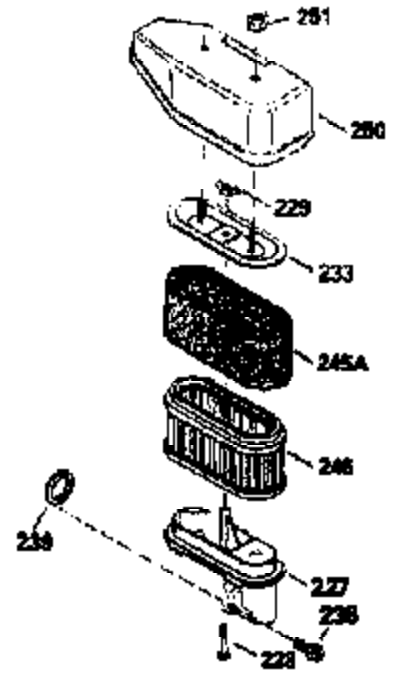

ILLUSTRATION SHOWS TYPICAL PARTS ONLY. ORDER BY PART NUMBER. PARTS NOT LISTED ARE SUPPLIED BY OEM.

VIEW 3 OF 3

Ref #	Part Number	Qty	Description
12B	34695	1	Breather Tube Elbow
19	31361	1	Extension Spring
69	35261	1	* Mounting Flange Gasket
182	6201	2	Screw, 1/4-28 x 7/8"
185	31384A	1	Intake Pipe (Incl. 224)
186	34358	1	Governor Link
223	650451	2	Screw, 1/4-20 x 1"
238	650932	2	Screw, 10-32 x 49/64"
239	34338	1	* Air Cleaner Gasket
241	35797	1	Air Cleaner Collar
245	35066	1	Air Cleaner Filter
250	35986	1	Air Cleaner Cover
260	35826	1	Blower Housing
263A	35821	1	Starter Grill
276	33753	1	Locking Plate
277	650795	2	Screw, 1/4-20 x 2-1/4"