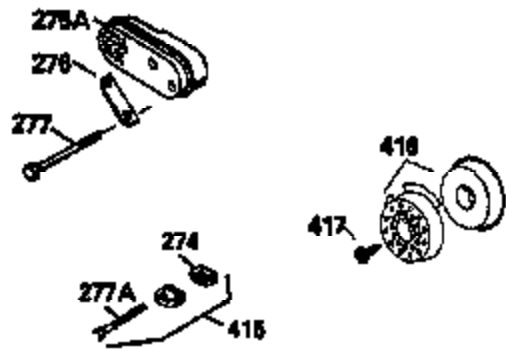

ILLUSTRATION SHOWS TYPICAL PARTS ONLY. ORDER BY PART NUMBER. PARTS NOT LISTED ARE SUPPLIED BY OEM.

VIEW 3 OF 3

Ref #	Part Number	Qty	Description
12B	34695	1	Breather Tube Elbow
19	31361	1	Extension Spring
69	35261	1	* Mounting Flange Gasket
182	6201	2	Screw, 1/4-28 x 7/8"
185	31384A	1	Intake Pipe (Incl. 224)
186	34358	1	Governor Link
223	650451	2	Screw, 1/4-20 x 1"
238	650932	2	Screw, 10-32 x 49/64"
239	34338	1	* Air Cleaner Gasket
241	35797	1	Air Cleaner Collar
245	35066	1	Air Cleaner Filter
250	35986	1	Air Cleaner Cover
260	35826	1	Blower Housing
263A	35821	1	Starter Grill
276	33753	1	Locking Plate
277	650795	2	Screw, 1/4-20 x 2-1/4"