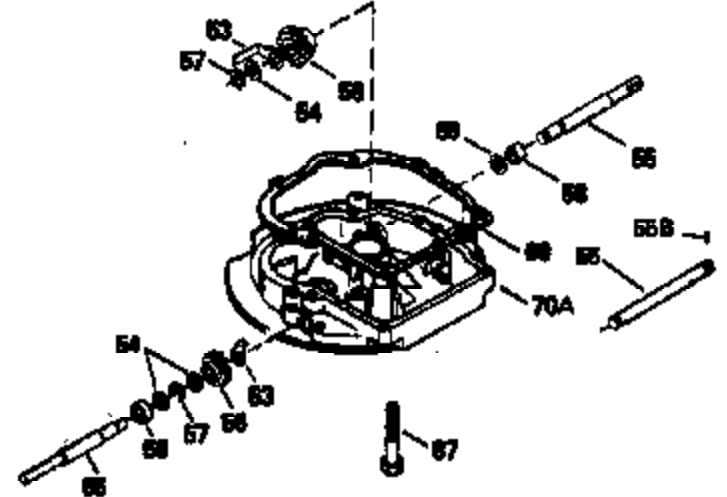

ILLUSTRATION SHOWS TYPICAL PARTS ONLY. ORDER BY PART NUMBER. PARTS NOT LISTED ARE SUPPLIED BY OEM.

VIEW 3 OF 3

Ref #	Part Number	Qty	Description
12B	34695	1	Breather Tube Elbow
19	31361	1	Extension Spring
69	35261	1	* Mounting Flange Gasket
182	6201	2	Screw, 1/4-28 x 7/8"
185	31384A	1	Intake Pipe (Incl. 224)
186	34358	1	Governor Link
223	650451	2	Screw, 1/4-20 x 1"
238	650932	2	Screw, 10-32 x 49/64"
239	34338	1	* Air Cleaner Gasket
241	35797	1	Air Cleaner Collar
245	35066	1	Air Cleaner Filter
250	35986	1	Air Cleaner Cover
260	35826	1	Blower Housing
263A	35821	1	Starter Grill
276	33753	1	Locking Plate
277	650795	2	Screw, 1/4-20 x 2-1/4"