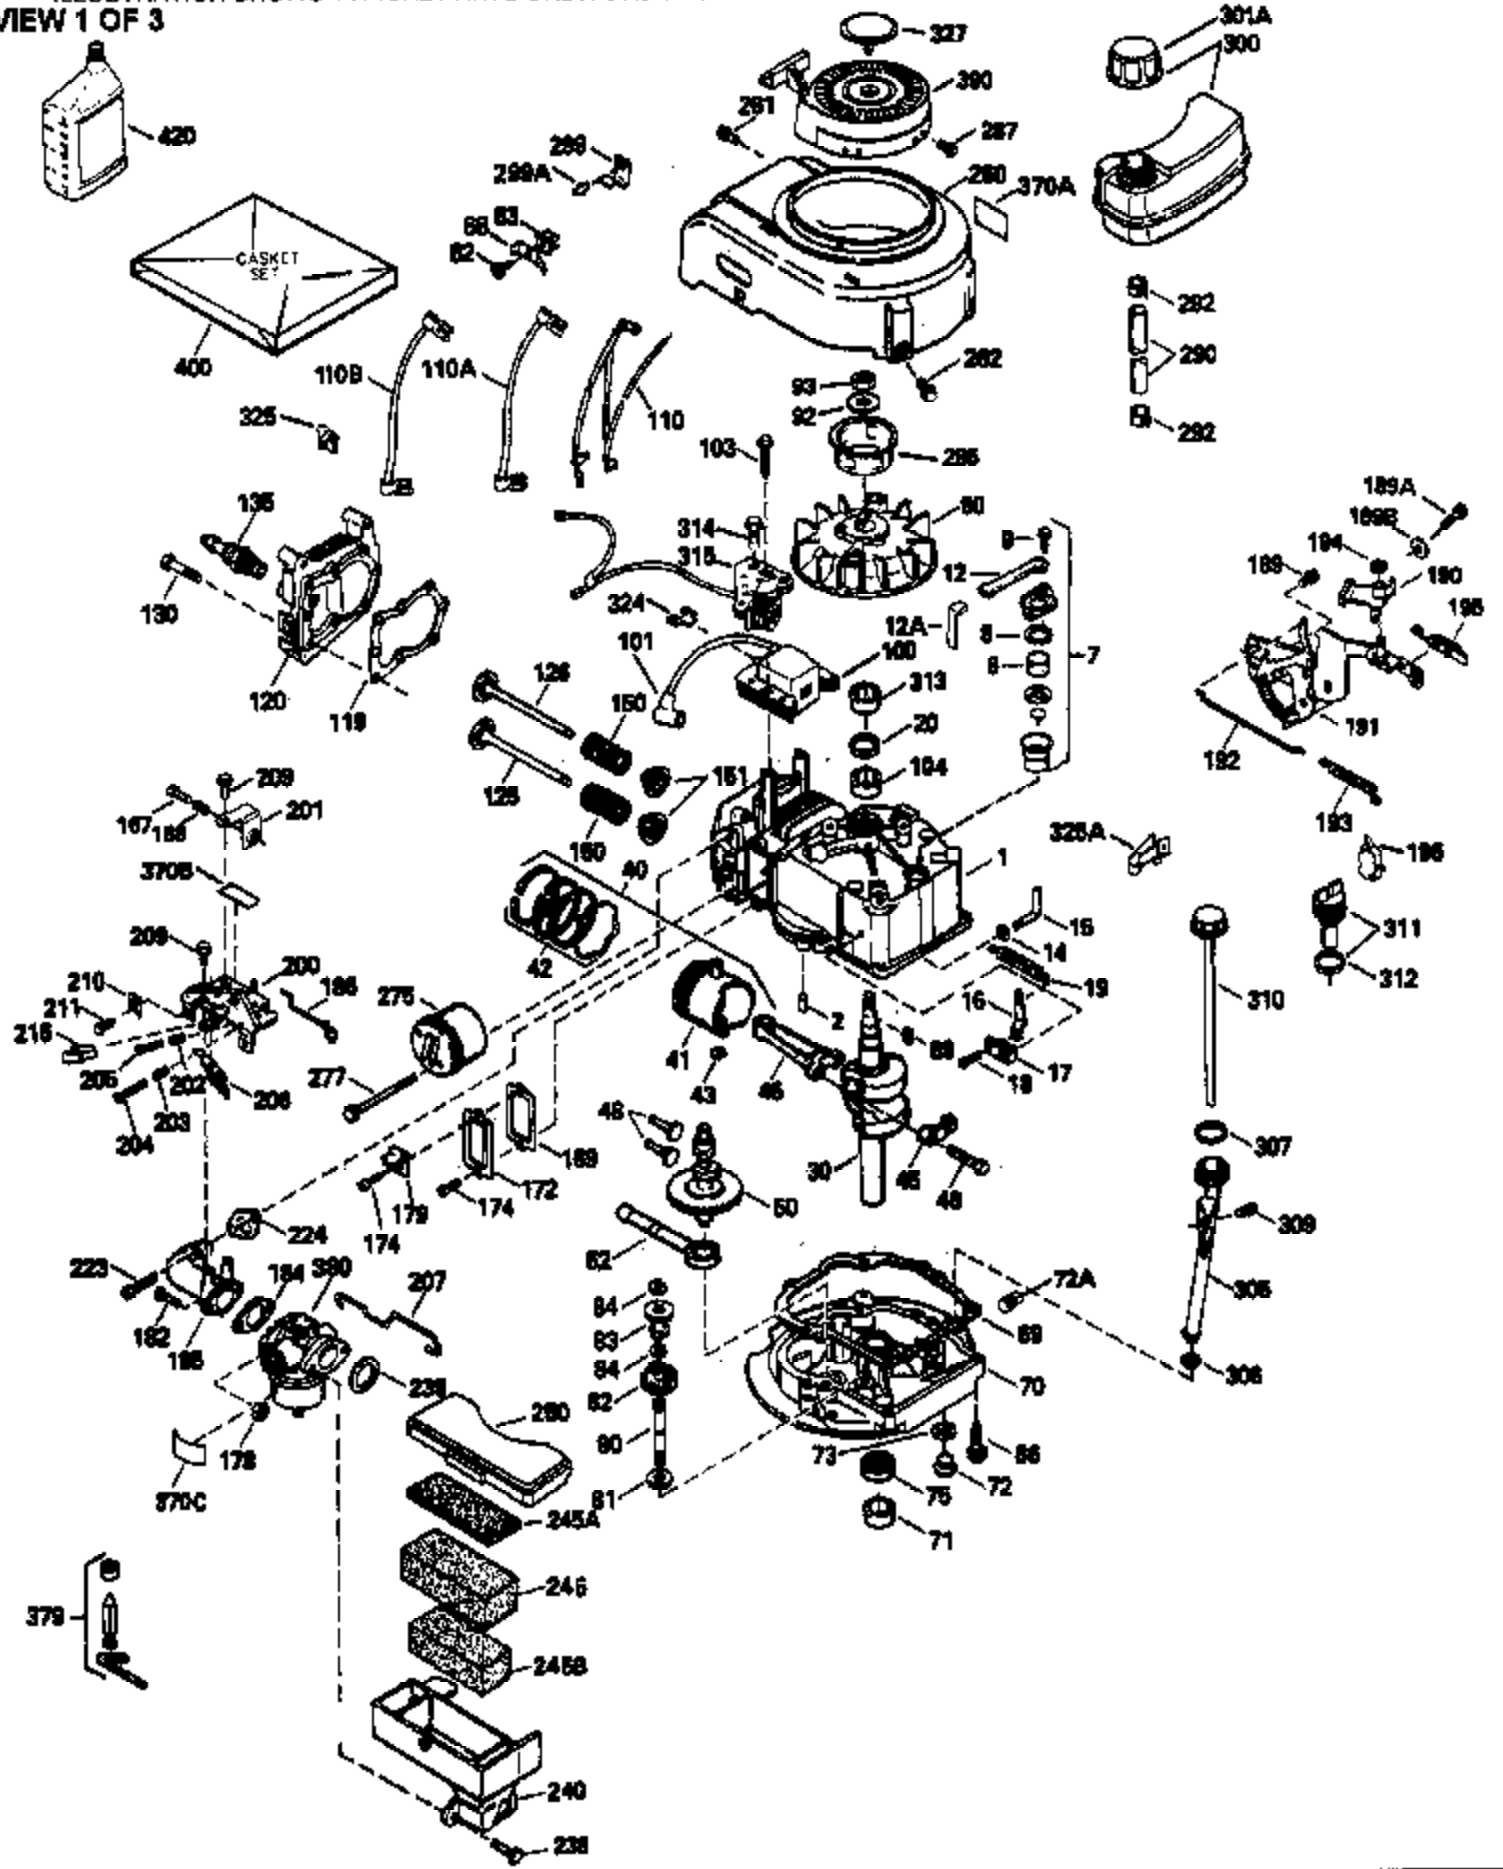

ILLUSTRATION SHOWS TYPICAL PARTS ONLY. ORDER BY PART NUMBER. PARTS NOT LISTED ARE SUPPLIED BY OEM.
VIEW 1 OF 3

Ref #	Part Number	Qty	Description
1	33968B	1	Cylinder (Incl. 2 & 20)
2	26727	2	Dowel Pin
6	33734	1	Breather Element
7	34214A	1	Breather Ass'y. (Incl.6,8,9,12 & 12B)
8	33735	1	* Breather Gasket
9	30200	2	Screw, 10-24 x 9/16"
12B	34695	1	Breather Tube Elbow
12	33886	1	Breather Tube
14	28277	1	Washer
15	30589	1	Governor Rod (Incl. 14)
16	31383A	1	Governor Lever
17	31335	1	Governor Lever Clamp
18	650548	1	Screw, 8-32 x 5/16"
19	31361	1	Extension Spring
20	32600	1	Oil Seal
30	35996	1	Crankshaft
40	34535	1	Piston, Pin & Ring Set (Std.)
40	34536	1	Piston, Pin & Ring Set (.010" OS)
40	34537	1	Piston, Pin & Ring Set (.020" OS)
41	33562B	1	Piston & Pin Ass'y. (Std.) (Incl. 43)
41	33563B	1	Piston & Pin Ass'y. (.010" OS) (Incl. 43)
41	33564B	1	Piston & Pin Ass'y. (.020" OS) (Incl. 43)
42	33567	1	Ring Set (Std.)
42	33568	1	Ring Set (.010" OS)
42	33569	1	Ring Set (.020" OS)
43	20381	2	Piston Pin Retaining Ring
45	30963B	1	Connecting Rod Ass'y. (Incl. 46)
46	32610A	2	Connecting Rod Bolt
48	27241	2	Valve Lifter
50	35992	1	Camshaft (MCR)
52	29914	1	Oil Pump Ass'y.
69	35261	1	* Mounting Flange Gasket
70	34311C	1	Mounting Flange (Incl. 72, 75 & 80)
72	30572	1	Oil Drain Plug
73	28833	1	Drain Plug Gasket
75	27897	1	Oil Seal
80	30574A	1	Governor Shaft
81	30590A	1	Washer
82	30591	1	Governor Gear Ass'y.(Incl. 81)
83	30588A	1	Governor Spool
84	29193	2	Retaining Ring
86	650488	6	Screw, 1/4-20 x 1-1/4"
89	611004	1	Flywheel Key
90	611112	1	Flywheel
92	650815	1	Belleville Washer
93	650816	1	Flywheel Nut
100	34443A	1	Solid State Ignition
101	610118	1	Spark Plug Cover
103	650814	2	Screw, Torx T-15, 10-24 x 1"
110	34961	1	Ground Wire
119	33554A	1	* Cylinder Head Gasket
120	34342	1	Cylinder Head
125	29313C	1	Exhaust Valve (Std.) (Incl. 151)
125	29315C	1	Exhaust Valve (1/32" OS) (Incl. 151)
126	29314B	1	Intake Valve (Std.) (Incl. 151)
126	29315C	1	Intake Valve (1/32" OS) (Incl. 151)
130	6021A	8	Screw, 5/16-18 x 1-1/2"
135	35395	1	Resistor Spark Plug (RJ19LM)