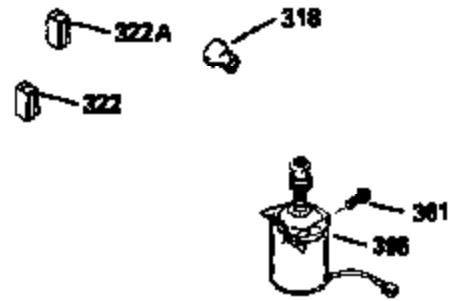

ILLUSTRATION SHOWS TYPICAL PARTS ONLY. ORDER BY PART NUMBER. PARTS NOT LISTED ARE SUPPLIED BY OEM.

VIEW 3 OF 3

Ref #	Part Number	Qty	Description
12B	34695	1	Breather Tube Elbow
19	31361	1	Extension Spring
69	35261	1	* Mounting Flange Gasket
182	6201	2	Screw, 1/4-28 x 7/8"
185	31384A	1	Intake Pipe (Incl. 224)
186	34358	1	Governor Link
223	650451	2	Screw, 1/4-20 x 1"
238	650932	2	Screw, 10-32 x 49/64"
239	34338	1	* Air Cleaner Gasket
241	35797	1	Air Cleaner Collar
245	35066	1	Air Cleaner Filter
250	35986	1	Air Cleaner Cover
260	35826	1	Blower Housing
263A	35821	1	Starter Grill
276	33753	1	Locking Plate
277	650795	2	Screw, 1/4-20 x 2-1/4"