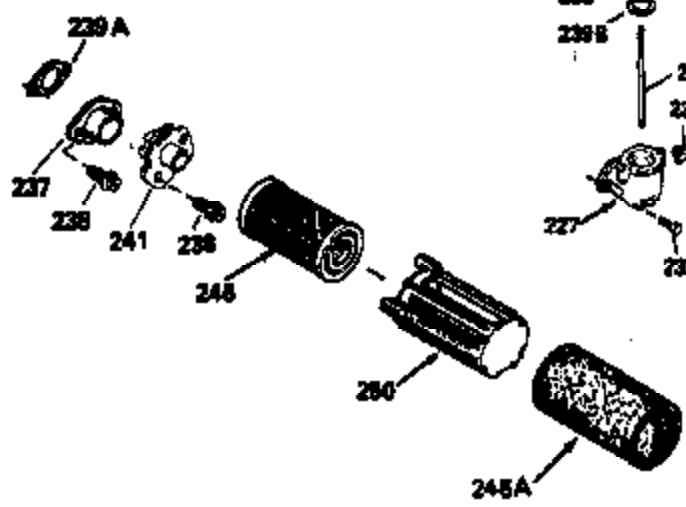

ILLUSTRATION SHOWS TYPICAL PARTS ONLY. ORDER BY PART NUMBER. PARTS NOT LISTED ARE SUPPLIED BY OEM.

VIEW 3 OF 3

Ref #	Part Number	Qty	Description
12B	34695	1	Breather Tube Elbow
19	31361	1	Extension Spring
69	35261	1	* Mounting Flange Gasket
182	6201	2	Screw, 1/4-28 x 7/8"
185	31384A	1	Intake Pipe (Incl. 224)
186	34358	1	Governor Link
223	650451	2	Screw, 1/4-20 x 1"
238	650932	2	Screw, 10-32 x 49/64"
239	34338	1	* Air Cleaner Gasket
241	35797	1	Air Cleaner Collar
245	35066	1	Air Cleaner Filter
250	35986	1	Air Cleaner Cover
260	35826	1	Blower Housing
263A	35821	1	Starter Grill
276	33753	1	Locking Plate
277	650795	2	Screw, 1/4-20 x 2-1/4"