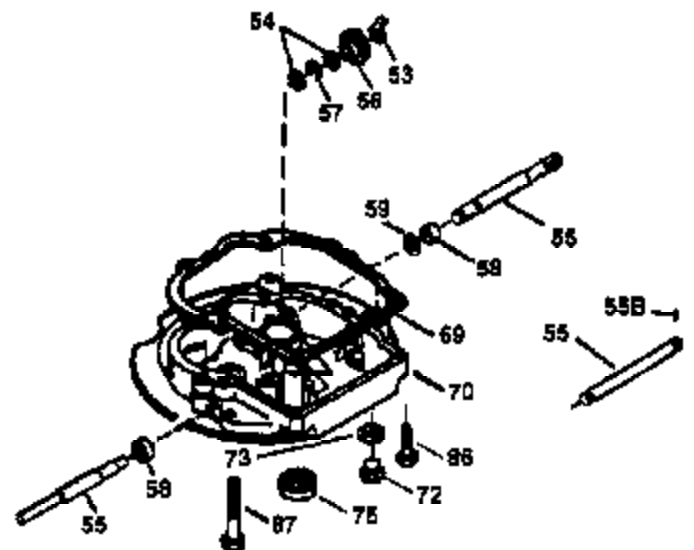

ILLUSTRATION SHOWS TYPICAL PARTS ONLY. ORDER BY PART NUMBER. PARTS NOT LISTED ARE SUPPLIED BY OEM.

VIEW 2 OF 3

Ref #	Part Number	Qty	Description
19	31361	1	Extension Spring
53	31745	1	Tang Washer
54	31787	1	Thrust Washer
55	35667	1	PTO Shaft
56	31746	1	Left Hand Worm Gear
57	31749	1	Retaining Ring
58	31744	1	Oil Seal
59	31747	1	Washer
69	35261	1	* Mounting Flange Gasket
70	33521E	1	Mounting Flange (Incl.58, 72 thru 83)
72	36083	1	Oil Drain Plug
75	26208	1	Oil Seal
86	650488	5	Screw, 1/4-20 x 1-1/4"
87	650492	1	Screw, 1/4-20 x 2-1/4"
182	6201	2	Screw, 1/4-28 x 7/8"
185	31384A	1	Intake Pipe (Incl. 224)
186	34358	1	Governor Link
223	650451	2	Screw, 1/4-20 x 1"
238	650932	2	Screw, 10-32 x 49/64"
239	34338	1	* Air Cleaner Gasket
245	35066	1	Air Cleaner Filter
250	35065	1	Air Cleaner Cover
287	650926	2	Screw, 8-32 x 21/64"
298	28763	3	Screw, 10-32 x 35/64"
300	34369A	1	Fuel Tank (Incl. 292 & 301)
301	35355	1	Fuel Cap
390	590686	1	Rewind Starter