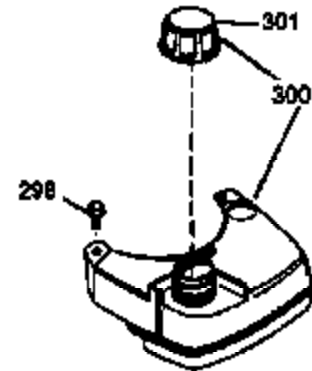

ILLUSTRATION SHOWS TYPICAL PARTS ONLY. ORDER BY PART NUMBER. PARTS NOT LISTED ARE SUPPLIED BY OEM.

VIEW 2 OF 3

Ref #	Part Number	Qty	Description
19	31361	1	Extension Spring
53	31745	1	Tang Washer
54	31787	1	Thrust Washer
55	35667	1	PTO Shaft
56	31746	1	Left Hand Worm Gear
57	31749	1	Retaining Ring
58	31744	1	Oil Seal
59	31747	1	Washer
69	35261	1	* Mounting Flange Gasket
70	33521E	1	Mounting Flange (Incl.58, 72 thru 83)
72	36083	1	Oil Drain Plug
75	26208	1	Oil Seal
86	650488	5	Screw, 1/4-20 x 1-1/4"
87	650492	1	Screw, 1/4-20 x 2-1/4"
182	6201	2	Screw, 1/4-28 x 7/8"
185	31384A	1	Intake Pipe (Incl. 224)
186	34358	1	Governor Link
223	650451	2	Screw, 1/4-20 x 1"
238	650932	2	Screw, 10-32 x 49/64"
239	34338	1	* Air Cleaner Gasket
245	35066	1	Air Cleaner Filter
250	35065	1	Air Cleaner Cover
287	650926	2	Screw, 8-32 x 21/64"
298	28763	3	Screw, 10-32 x 35/64"
300	34369A	1	Fuel Tank (Incl. 292 & 301)
301	35355	1	Fuel Cap
390	590686	1	Rewind Starter