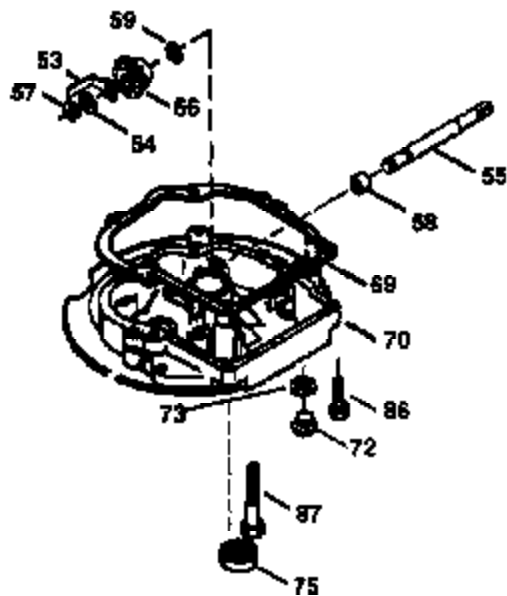

ILLUSTRATION SHOWS TYPICAL PARTS ONLY. ORDER BY PART NUMBER. PARTS NOT LISTED ARE SUPPLIED BY OEM.

VIEW 2 OF 3

Ref #	Part Number	Qty	Description
19	31361	1	Extension Spring
53	31745	1	Tang Washer
54	31787	1	Thrust Washer
55	35667	1	PTO Shaft
56	31746	1	Left Hand Worm Gear
57	31749	1	Retaining Ring
58	31744	1	Oil Seal
59	31747	1	Washer
69	35261	1	* Mounting Flange Gasket
70	33521E	1	Mounting Flange (Incl.58, 72 thru 83)
72	36083	1	Oil Drain Plug
75	26208	1	Oil Seal
86	650488	5	Screw, 1/4-20 x 1-1/4"
87	650492	1	Screw, 1/4-20 x 2-1/4"
182	6201	2	Screw, 1/4-28 x 7/8"
185	31384A	1	Intake Pipe (Incl. 224)
186	34358	1	Governor Link
223	650451	2	Screw, 1/4-20 x 1"
238	650932	2	Screw, 10-32 x 49/64"
239	34338	1	* Air Cleaner Gasket
245	35066	1	Air Cleaner Filter
250	35065	1	Air Cleaner Cover
287	650926	2	Screw, 8-32 x 21/64"
298	28763	3	Screw, 10-32 x 35/64"
300	34369A	1	Fuel Tank (Incl. 292 & 301)
301	35355	1	Fuel Cap
390	590686	1	Rewind Starter