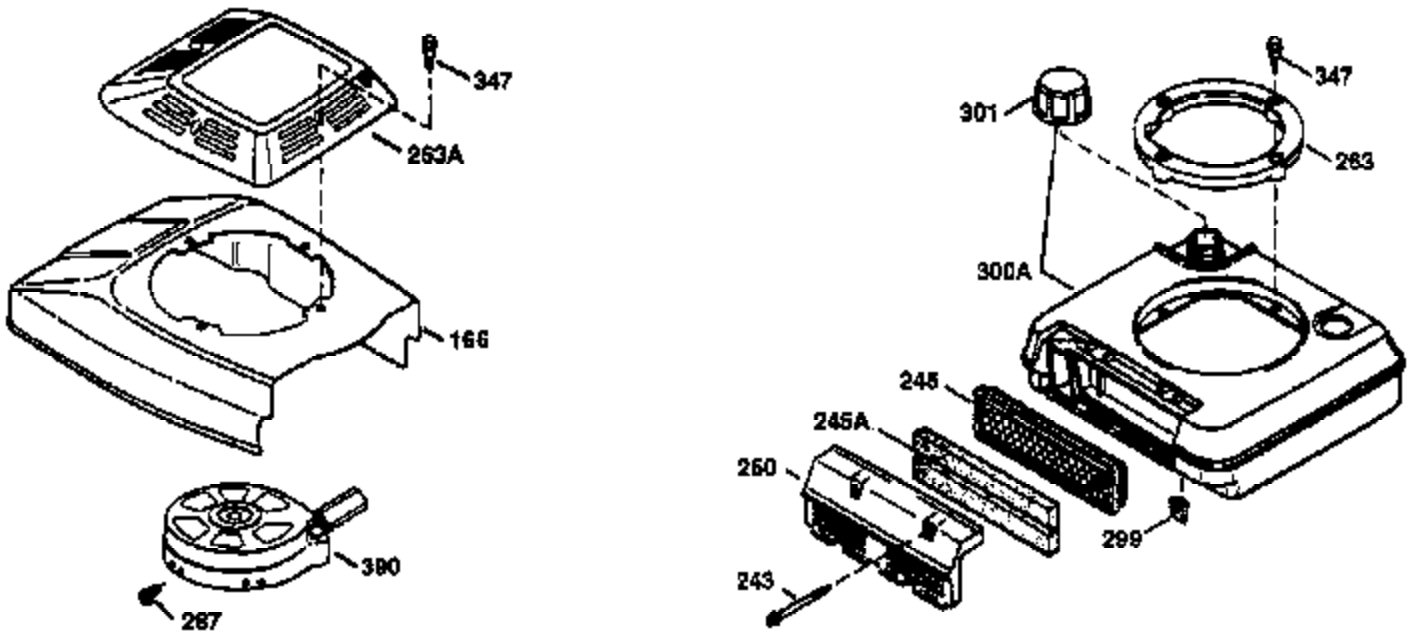

ILLUSTRATION SHOWS TYPICAL PARTS ONLY. ORDER BY PART NUMBER. PARTS NOT LISTED ARE SUPPLIED BY OEM.

VIEW 2 OF 3

Ref #	Part Number	Qty	Description
19	31361	1	Extension Spring
53	31745	1	Tang Washer
54	31787	1	Thrust Washer
55	35667	1	PTO Shaft
56	31746	1	Left Hand Worm Gear
57	31749	1	Retaining Ring
58	31744	1	Oil Seal
59	31747	1	Washer
69	35261	1	* Mounting Flange Gasket
70	33521E	1	Mounting Flange (Incl.58, 72 thru 83)
72	36083	1	Oil Drain Plug
75	26208	1	Oil Seal
86	650488	5	Screw, 1/4-20 x 1-1/4"
87	650492	1	Screw, 1/4-20 x 2-1/4"
182	6201	2	Screw, 1/4-28 x 7/8"
185	31384A	1	Intake Pipe (Incl. 224)
186	34358	1	Governor Link
223	650451	2	Screw, 1/4-20 x 1"
238	650932	2	Screw, 10-32 x 49/64"
239	34338	1	* Air Cleaner Gasket
245	35066	1	Air Cleaner Filter
250	35065	1	Air Cleaner Cover
287	650926	2	Screw, 8-32 x 21/64"
298	28763	3	Screw, 10-32 x 35/64"
300	34369A	1	Fuel Tank (Incl. 292 & 301)
301	35355	1	Fuel Cap
390	590686	1	Rewind Starter