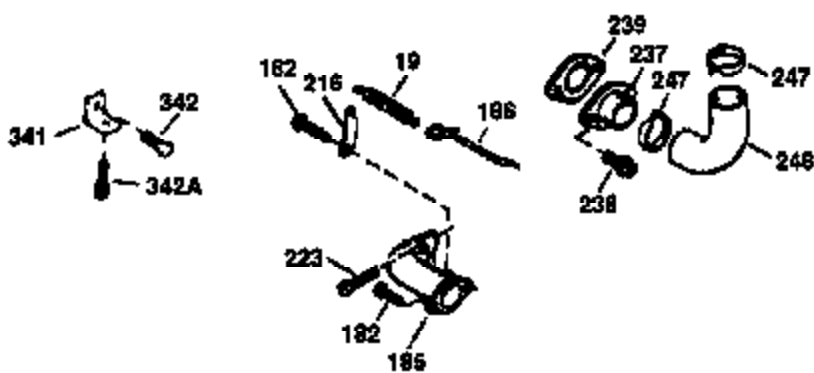

ILLUSTRATION SHOWS TYPICAL PARTS ONLY. ORDER BY PART NUMBER. PARTS NOT LISTED ARE SUPPLIED BY OEM.

VIEW 2 OF 3

Ref #	Part Number	Qty	Description
19	31361	1	Extension Spring
69	35261	1	* Mounting Flange Gasket
70	34311D	1	Mounting Flange (Incl. 72 thru 83)
72	36083	1	Oil Drain Plug
75	27897	1	Oil Seal
86	650488	6	Screw, 1/4-20 x 1-1/4"
182	6201	2	Screw, 1/4-28 x 7/8"
185	31384A	1	Intake Pipe (Incl. 224)
186	32653	1	Governor Link
216	33086	1	R.P.M. Adjusting Lever
223	650451	2	Screw, 1/4-20 x 1"
238	650932	2	Screw, 10-32 x 49/64"
239	34338	1	* Air Cleaner Gasket
245	35066	1	Air Cleaner Filter
250	35065	1	Air Cleaner Cover
287	650926	2	Screw, 8-32 x 21/64"
300	35586	1	Fuel Tank (Incl. 292 & 301)
301	35355	1	Fuel Cap
390	590686	1	Rewind Starter