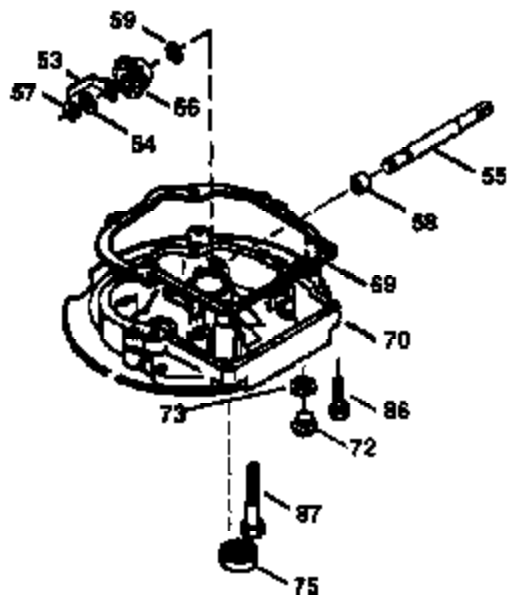

ILLUSTRATION SHOWS TYPICAL PARTS ONLY. ORDER BY PART NUMBER. PARTS NOT LISTED ARE SUPPLIED BY OEM.

VIEW 2 OF 3

Ref #	Part Number	Qty	Description
19	31361	1	Extension Spring
69	35261	1	* Mounting Flange Gasket
70	34311D	1	Mounting Flange (Incl. 72 thru 83)
72	36083	1	Oil Drain Plug
75	27897	1	Oil Seal
86	650488	6	Screw, 1/4-20 x 1-1/4"
182	6201	2	Screw, 1/4-28 x 7/8"
185	31384A	1	Intake Pipe (Incl. 224)
186	35932	1	Governor Link
223	650451	2	Screw, 1/4-20 x 1"
238	650932	2	Screw, 10-32 x 49/64"
239	34338	1	* Air Cleaner Gasket
245	35066	1	Air Cleaner Filter
250	35065	1	Air Cleaner Cover
287	650926	2	Screw, 8-32 x 21/64"
298	28763	3	Screw, 10-32 x 35/64"
300	34369B	1	Fuel Tank (Incl. 292 & 301)
301	35355	1	Fuel Cap
390	590694	1	Rewind Starter (NOTE: This engine could have been built with 590686 starter. Refer to the design of the air intake louvers for part identification. Individual starter parts do not interchange.)