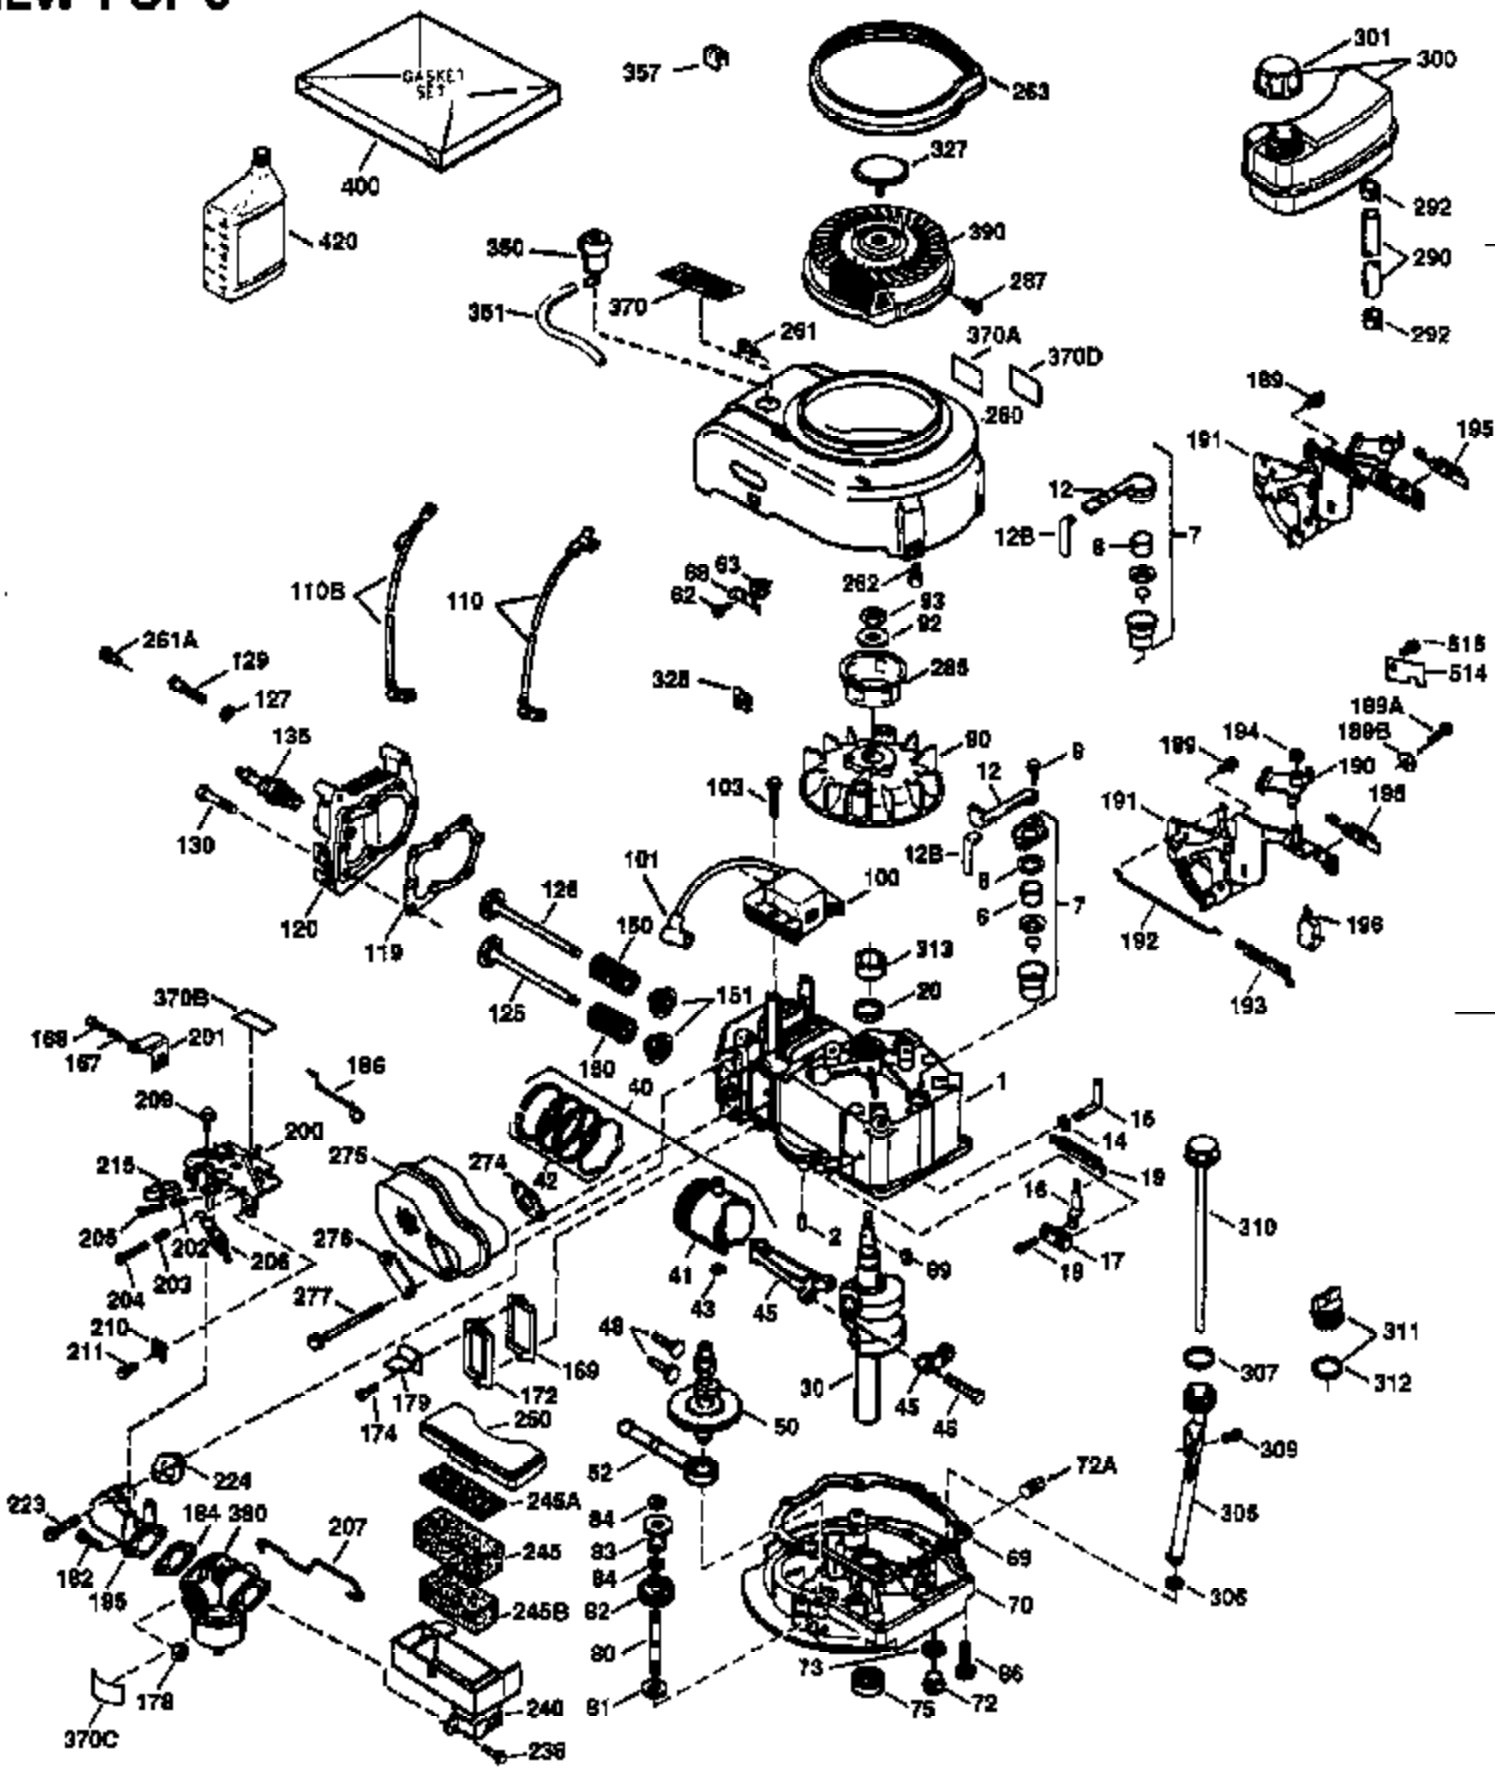

ILLUSTRATION SHOWS TYPICAL PARTS ONLY. ORDER BY PART NUMBER. PARTS NOT LISTED ARE SUPPLIED BY OEM.

VIEW 1 OF 3

Ref #	Part Number	Qty	Description
1	36478	1	Cylinder (Incl. 2 & 20)
2	26727	2	Dowel Pin
6	33734	1	Breather Element
7	34214A	1	Breather Ass'y. (Incl. 6,8,9,12,12B)
8	33735	1	* Breather Gasket
9	30200	2	Screw, 10-24 x 9/16"
12	33886	1	Breather Tube
12B	34695	1	Breather Tube Elbow
14	28277	1	Washer
15	30589	1	Governor Rod (Incl. 14)
16	31383A	1	Governor Lever
17	31335	1	Governor Lever Clamp
18	650548	1	Screw, 8-32 x 5/16"
19	31361	1	Extension Spring
20	32600	1	Oil Seal
30	36215A	1	Crankshaft
40	36073	1	Piston, Pin & Ring Set (Std.)
40	36074	1	Piston, Pin & Ring Set (.010" OS)
40	36075	1	Piston, Pin & Ring Set (.020" OS)
41	36070	1	Piston & Pin Ass'y. (Std.) (Incl. 43)
41	36071	1	Piston & Pin Ass'y. (.010" OS) (Incl. 43)
41	36072	1	Piston & Pin Ass'y. (.020" OS) (Incl. 43)
42	36076	1	Ring Set (Std.)
42	36077	1	Ring Set (.010" OS)
42	36078	1	Ring Set (.020" OS)
43	20381	2	Piston Pin Retaining Ring
45	30963B	1	Connecting Rod Ass'y. (Incl. 46)
46	32610A	2	Connecting Rod Bolt
48	27241	2	Valve Lifter
50	35990	1	Camshaft (BCR)
52	29914	1	Oil Pump Ass'y.
69	35261	1	* Mounting Flange Gasket
70	34311D	1	Mounting Flange (Incl. 72 thru 83)
72	36083	1	Oil Drain Plug
75	27897	1	Oil Seal
80	30574A	1	Governor Shaft
81	30590A	1	Washer
82	30591	1	Governor Gear Ass'y.(Incl. 81)
83	30588A	1	Governor Spool
86	650488	6	Screw, 1/4-20 x 1-1/4"
89	611004	1	Flywheel Key
90	611112	1	Flywheel
92	650815	1	Belleville Washer
93	650816	1	Flywheel Nut
100	34443A	1	Solid State Ignition
101	610118	1	Spark Plug Cover
103	650814	2	Screw, Torx T-15, 10-24 x 1"
110	34961	1	Ground Wire
119	36477	1	* Cylinder Head Gasket
120	36476	1	Cylinder Head
125	36471	1	Exhaust Valve (Std.) (Incl. 151)
125	36472	1	Exhaust Valve (1/32" OS) (Incl. 151)
126	29314B	1	Intake Valve (Std.) (Incl. 151)
126	29315C	1	Intake Valve (1/32" OS) (Incl. 151)
130	6021A	8	Screw, 5/16-18 x 1-1/2"
135	35395	1	Resistor Spark Plug (RJ19LM)
150	35991	2	Valve Spring
151	31673	2	Valve Spring Cap