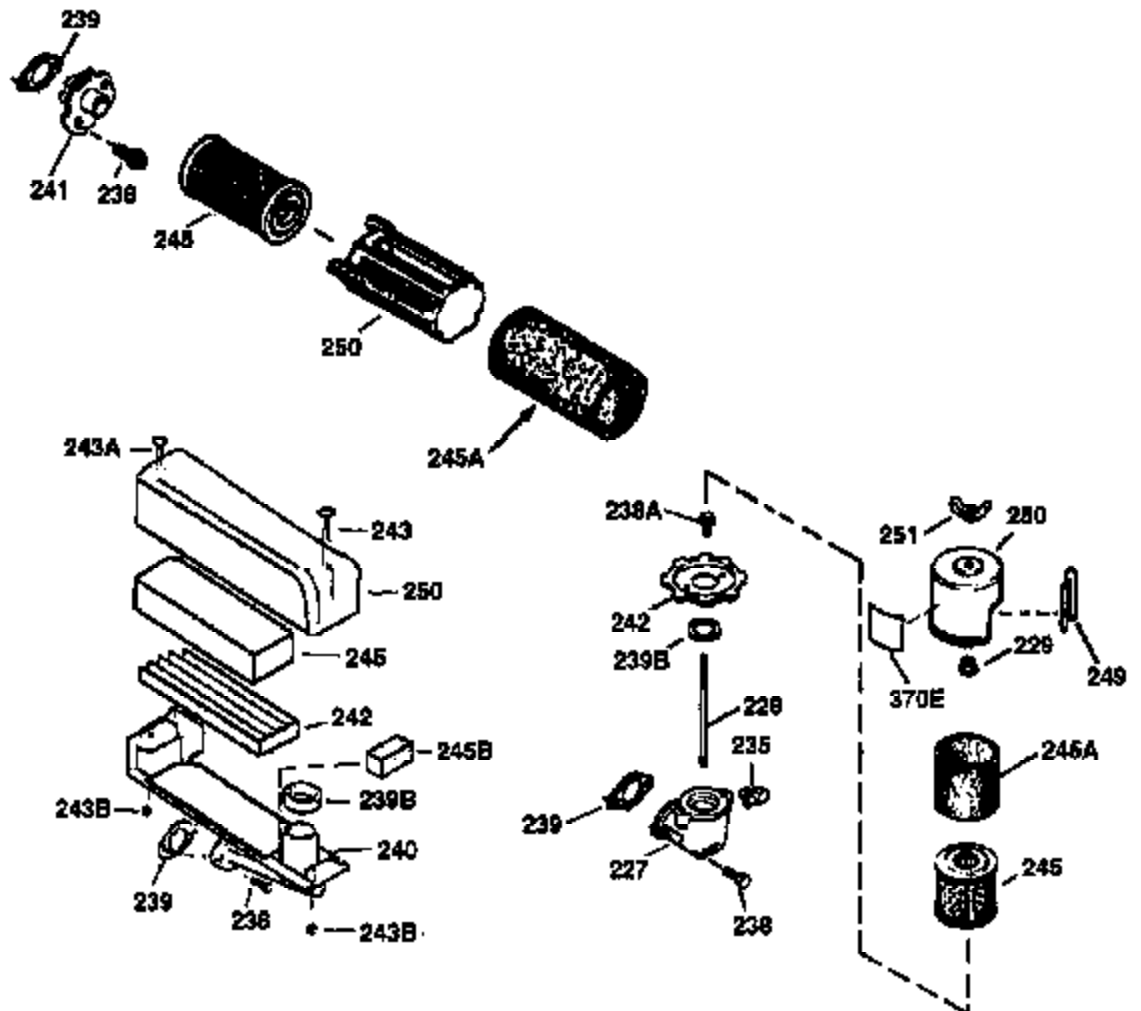

ILLUSTRATION SHOWS TYPICAL PARTS ONLY. ORDER BY PART NUMBER. PARTS NOT LISTED ARE SUPPLIED BY OEM.

VIEW 3 OF 3

Ref #	Part Number	Qty	Description
90	611112	1	Flywheel
110A	31388	1	Ground Wire
238	650806	2	Screw, 10-32 x 5/8"
239	34338	1	* Air Cleaner Gasket
240	34858	1	Air Cleaner Body
245	34340	1	Air Cleaner Filter
250	34341B	1	Air Cleaner Cover
275	391019	1	Muffler
276	33753	1	Locking Plate
277	650795	2	Screw, 1/4-20 x 2-1/4"
324	33177	1	Terminal