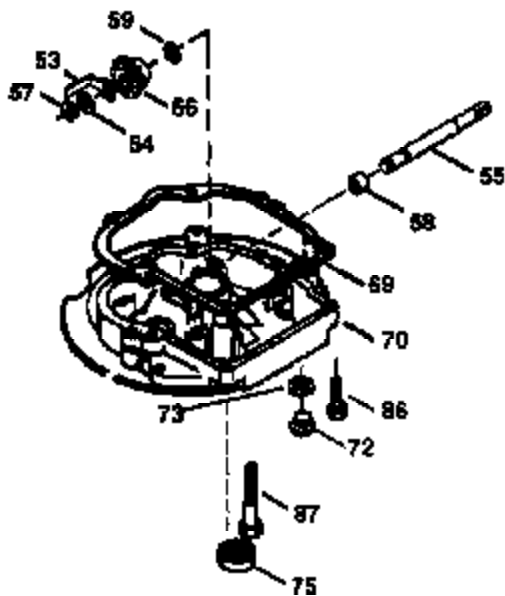

ILLUSTRATION SHOWS TYPICAL PARTS ONLY. ORDER BY PART NUMBER. PARTS NOT LISTED ARE SUPPLIED BY OEM.

VIEW 2 OF 3

Ref #	Part Number	Qty	Description
19	36281	1	Extension Spring
69	35261	1	* Mounting Flange Gasket
70	36249A	1	Mounting Flange (Incl. 72 thru 83)
72	30572	1	Oil Drain Plug (Incl. 73)
73	28833	1	Drain Plug Gasket
75	27897	1	Oil Seal
86	650488	6	Screw, 1/4-20 x 1-1/4"
182	6201	2	Screw, 1/4-28 x 7/8"
185	31384A	1	Intake Pipe (Incl. 224)
186	34337	1	Governor Link
223	650451	2	Screw, 1/4-20 x 1"
238	650806	2	Screw, 10-32 x 5/8"
239	34338	1	* Air Cleaner Gasket
245	34340	1	Air Cleaner Filter
250	34341B	1	Air Cleaner Cover
287	650926	2	Screw, 8-32 x 21/64"
300	35586	1	Fuel Tank (Incl. 292 & 301)
301	35355	1	Fuel Cap
390	590688	1	Rewind Starter