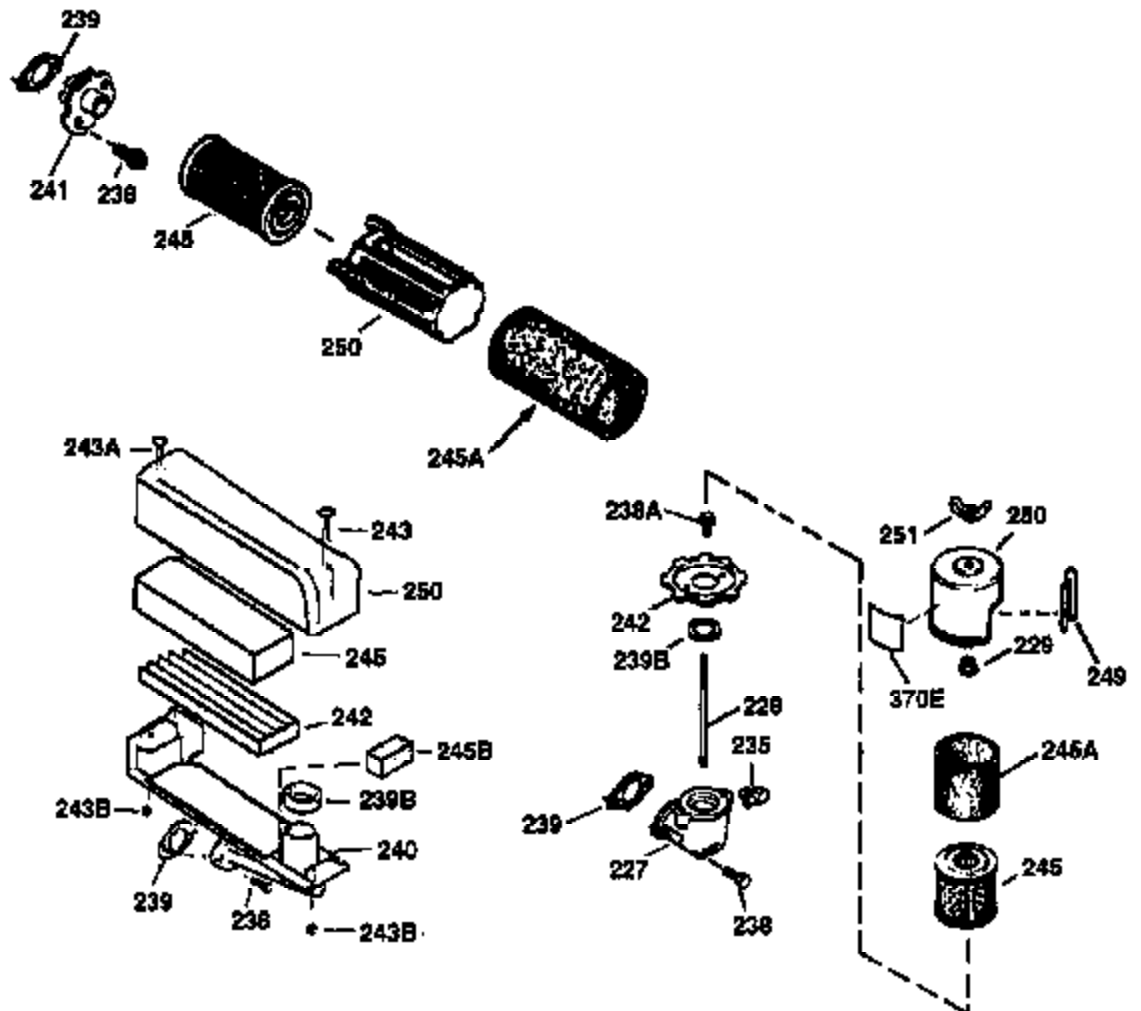

ILLUSTRATION SHOWS TYPICAL PARTS ONLY. ORDER BY PART NUMBER. PARTS NOT LISTED ARE SUPPLIED BY OEM.

VIEW 3 OF 3

Ref #	Part Number	Qty	Description
90	611112	1	Flywheel
238	650806	2	Screw, 10-32 x 5/8"
239	34338	1	* Air Cleaner Gasket
240	34858	1	Air Cleaner Body
245	34340	1	Air Cleaner Filter
250	34341B	1	Air Cleaner Cover
275	36456A	1	Muffler (Incl. 277)
277	650988	2	Screw, 1/4-20 x 2-5/16"