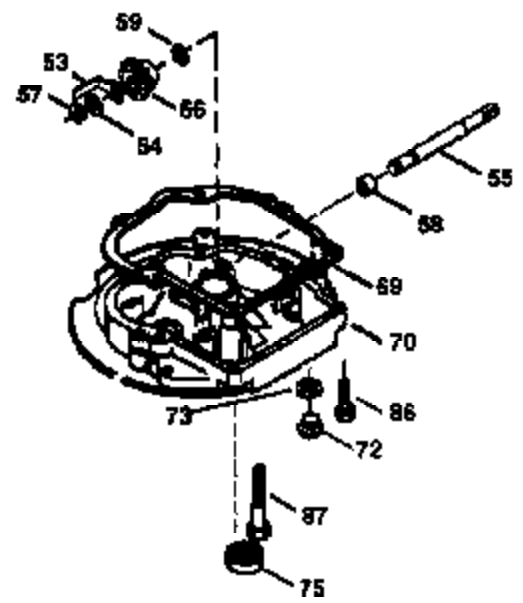

ILLUSTRATION SHOWS TYPICAL PARTS ONLY. ORDER BY PART NUMBER. PARTS NOT LISTED ARE SUPPLIED BY OEM.

VIEW 2 OF 3

Ref #	Part Number	Qty	Description
19	36281	1	Extension Spring
69	35261	1	* Mounting Flange Gasket
70	36249A	1	Mounting Flange (Incl. 72 thru 83)
72	30572	1	Oil Drain Plug
73	28833	1	Drain Plug Gasket
75	27897	1	Oil Seal
86	650488	6	Screw, 1/4-20 x 1-1/4"
182	6201	2	Screw, 1/4-28 x 7/8"
185	31384A	1	Intake Pipe (Incl. 224)
186	34337	1	Governor Link
223	650451	2	Screw, 1/4-20 x 1"
238	650806	2	Screw, 10-32 x 5/8"
239	34338	1	* Air Cleaner Gasket
245	34340	1	Air Cleaner Filter
250	34341B	1	Air Cleaner Cover
287	650926	2	Screw, 8-32 x 21/64"
300	35586	1	Fuel Tank (Incl. 292 & 301)
301	35355	1	Fuel Cap
390	590688	1	Rewind Starter