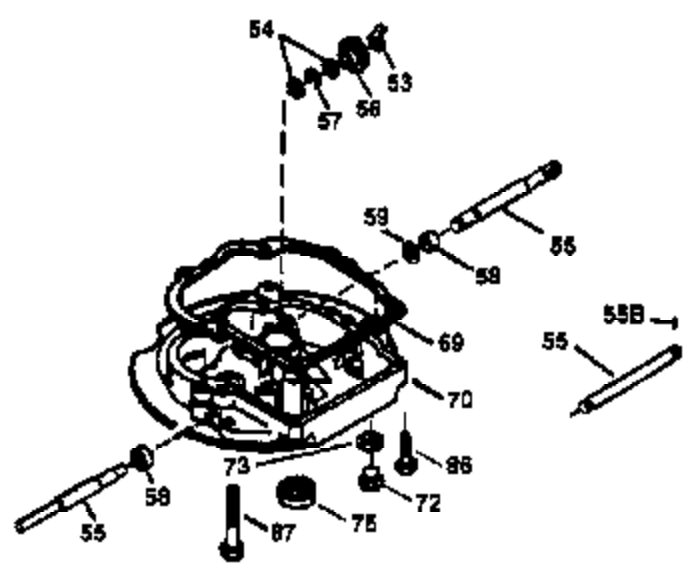

ILLUSTRATION SHOWS TYPICAL PARTS ONLY. ORDER BY PART NUMBER. PARTS NOT LISTED ARE SUPPLIED BY OEM.

VIEW 2 OF 3

Ref #	Part Number	Qty	Description
19	36281	1	Extension Spring
69	35261	1	* Mounting Flange Gasket
70	36249A	1	Mounting Flange (Incl. 72 thru 83)
72	30572	1	Oil Drain Plug
73	28833	1	Drain Plug Gasket
75	27897	1	Oil Seal
86	650488	6	Screw, 1/4-20 x 1-1/4"
182	6201	2	Screw, 1/4-28 x 7/8"
185	31384A	1	Intake Pipe (Incl. 224)
186	34337	1	Governor Link
223	650451	2	Screw, 1/4-20 x 1"
238	650806	2	Screw, 10-32 x 5/8"
239	34338	1	* Air Cleaner Gasket
245	34340	1	Air Cleaner Filter
250	34341B	1	Air Cleaner Cover
287	650926	2	Screw, 8-32 x 21/64"
300	35586	1	Fuel Tank (Incl. 292 & 301)
301	35355	1	Fuel Cap
390	590688	1	Rewind Starter