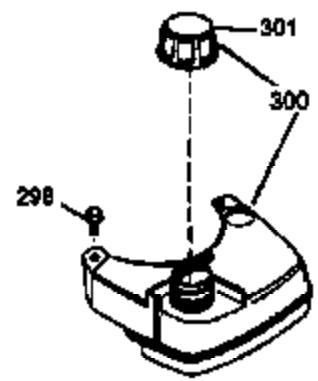

ILLUSTRATION SHOWS TYPICAL PARTS ONLY. ORDER BY PART NUMBER. PARTS NOT LISTED ARE SUPPLIED BY OEM.

VIEW 2 OF 3

Ref #	Part Number	Qty	Description
19	36281	1	Extension Spring
69	35261	1	* Mounting Flange Gasket
70	36249A	1	Mounting Flange (Incl. 72 thru 83)
72	30572	1	Oil Drain Plug
73	28833	1	Drain Plug Gasket
75	27897	1	Oil Seal
86	650488	6	Screw, 1/4-20 x 1-1/4"
182	6201	2	Screw, 1/4-28 x 7/8"
185	31384A	1	Intake Pipe (Incl. 224)
186	34337	1	Governor Link
223	650451	2	Screw, 1/4-20 x 1"
238	650806	2	Screw, 10-32 x 5/8"
239	34338	1	* Air Cleaner Gasket
245	34340	1	Air Cleaner Filter
250	34341B	1	Air Cleaner Cover
287	650926	2	Screw, 8-32 x 21/64"
300	35586	1	Fuel Tank (Incl. 292 & 301)
301	35355	1	Fuel Cap
390	590688	1	Rewind Starter