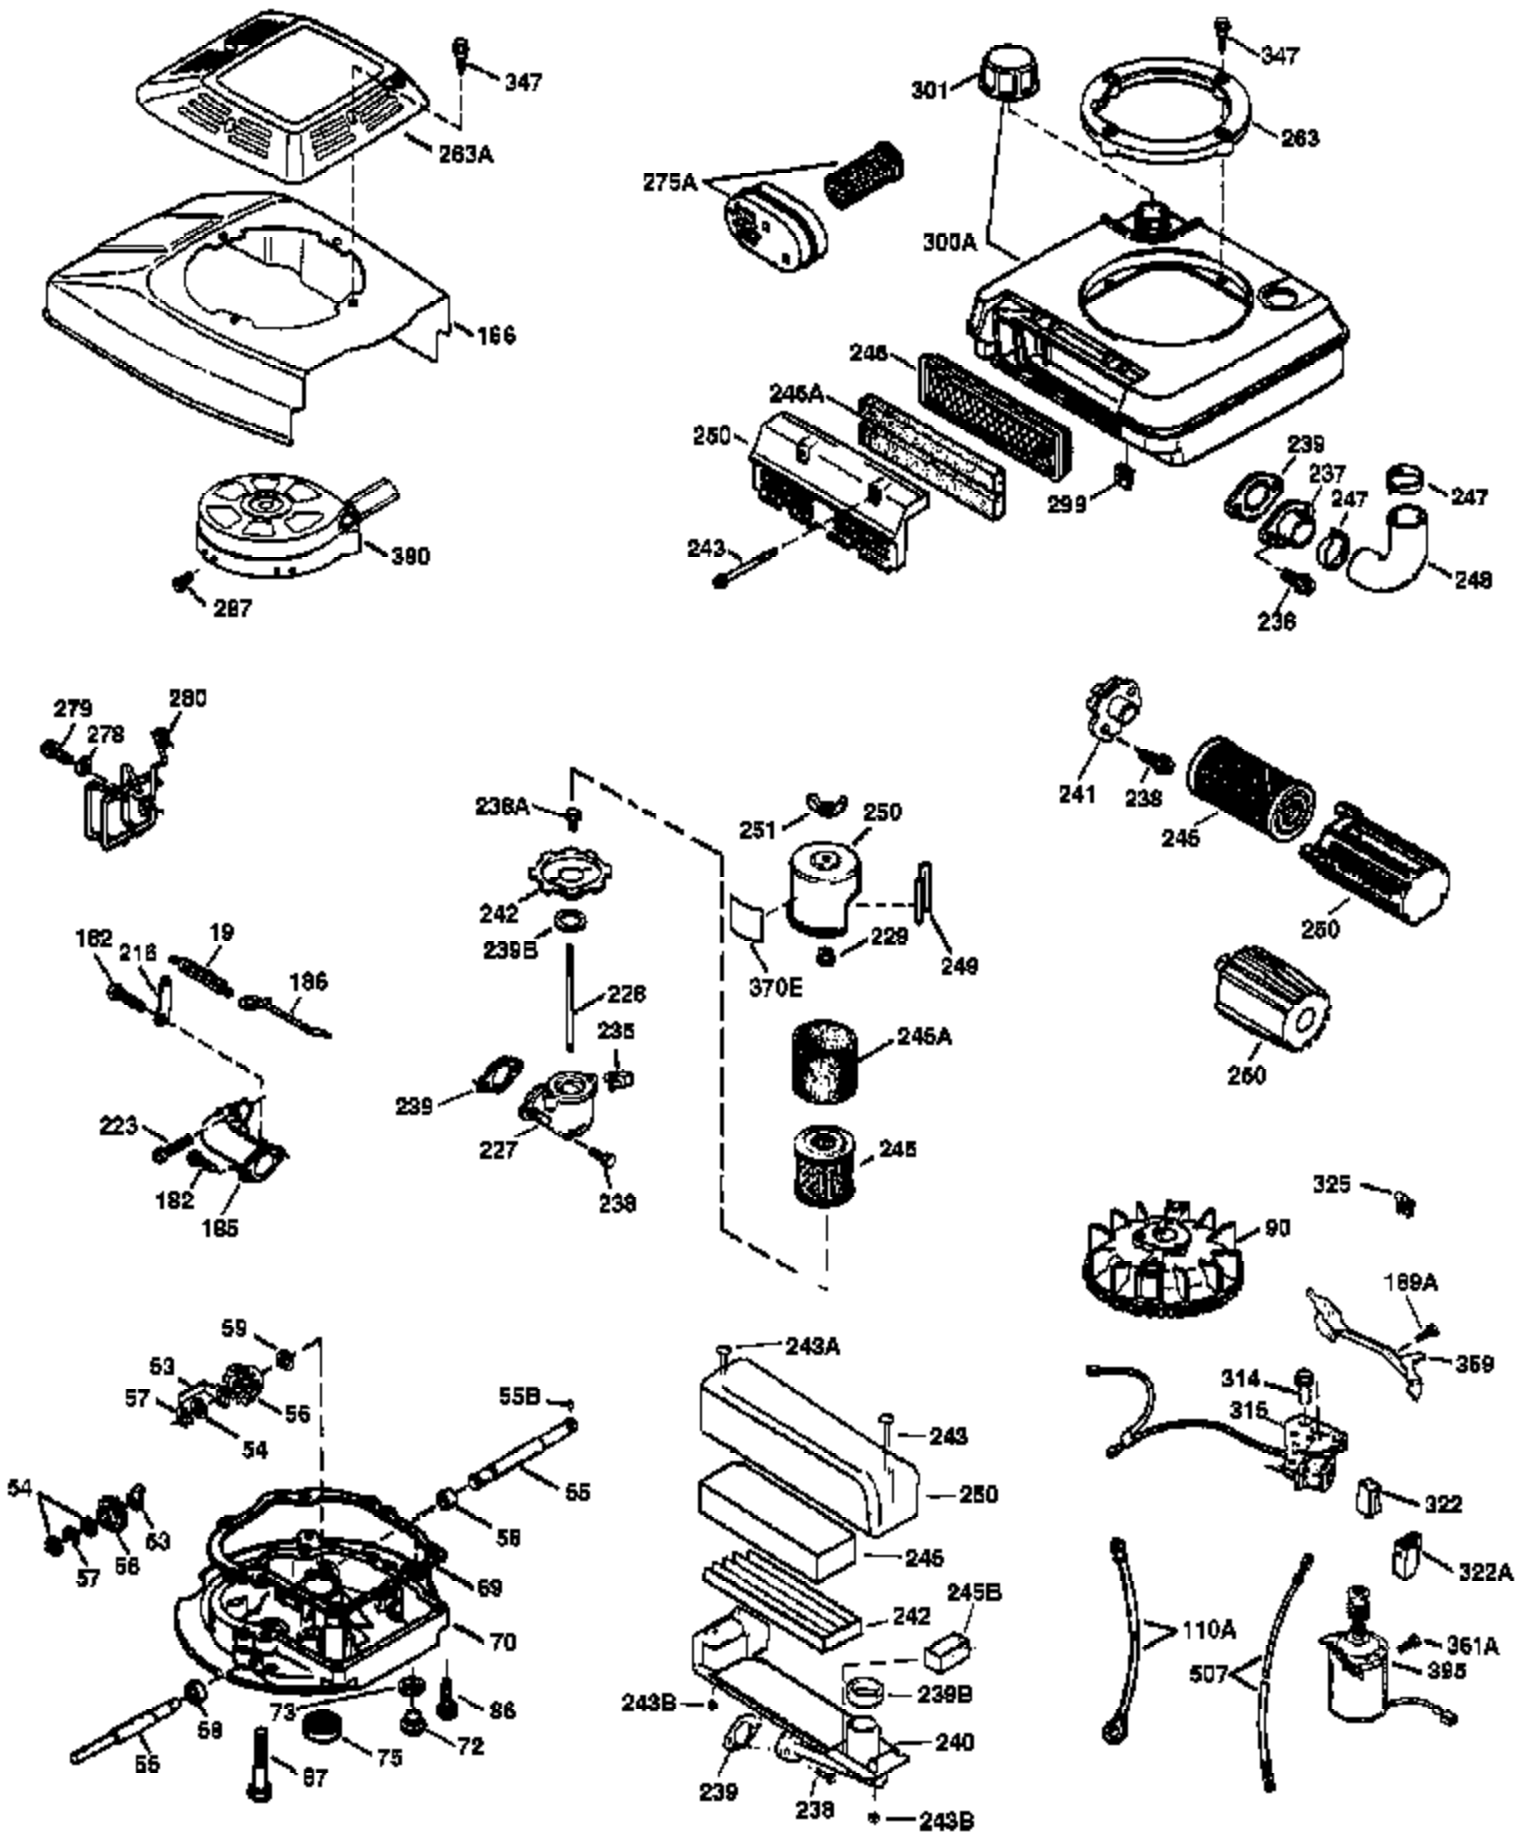

Ref #	Part Number	Qty	Description
19	36281	1	Extension Spring
69	35261	1	* Mounting Flange Gasket
70	36249A	1	Mounting Flange (Incl. 72 thru 83)
72	30572	1	Oil Drain Plug
73	28833	1	Drain Plug Gasket
75	27897	1	Oil Seal
86	650488	6	Screw, 1/4-20 x 1-1/4"
90	611112	1	Flywheel
182	6201	2	Screw, 1/4-28 x 7/8"
185	31384A	1	Intake Pipe (Incl. 224)
186	34337	1	Governor Link
223	650451	2	Screw, 1/4-20 x 1"
238	650806	2	Screw, 10-32 x 5/8"
239	34338	1	* Air Cleaner Gasket
240	34858	1	Air Cleaner Body
245	34340	1	Air Cleaner Filter
250	34341B	1	Air Cleaner Cover
287	650926	2	Screw, 8-32 x 21/64"
301	35355	1	Fuel Cap
390	590732	1	Rewind Starter (NOTE: This engine could have been built with 590688 starter. Refer to the design of the air intake louvers for part identification. Individual starter parts do not interchange.)