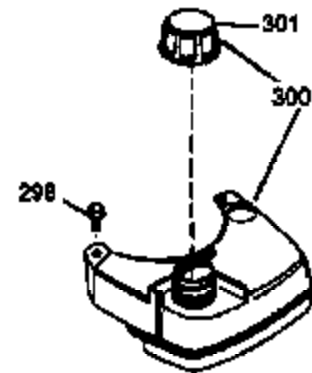

ILLUSTRATION SHOWS TYPICAL PARTS ONLY. ORDER BY PART NUMBER. PARTS NOT LISTED ARE SUPPLIED BY OEM.

VIEW 2 OF 3

Ref #	Part Number	Qty	Description
19	35998	1	Extension Spring
69	35261	1	* Mounting Flange Gasket
70	34311D	1	Mounting Flange (Incl. 72 thru 83)
72	36083	1	Oil Drain Plug
75	27897	1	Oil Seal
86	650488	6	Screw, 1/4-20 x 1-1/4"
182	6201	2	Screw, 1/4-28 x 7/8"
185	31384A	1	Intake Pipe (Incl. 224)
186	36201	1	Governor Link
223	650451	2	Screw, 1/4-20 x 1"
238	650806	2	Screw, 10-32 x 5/8"
239	34338	1	* Air Cleaner Gasket
245	34340	1	Air Cleaner Filter
250	36213	1	Air Cleaner Cover
263	36214	1	Trim Ring
287	650926	2	Screw, 8-32 x 21/64"
300	35586	1	Fuel Tank (Incl. 292 & 301)
301	35355	1	Fuel Cap
390	590686	1	Rewind Starter