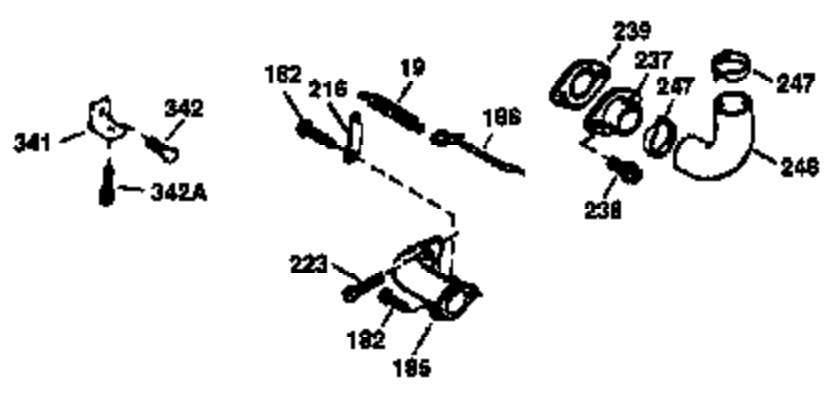

ILLUSTRATION SHOWS TYPICAL PARTS ONLY. ORDER BY PART NUMBER. PARTS NOT LISTED ARE SUPPLIED BY OEM.

VIEW 2 OF 3

Ref #	Part Number	Qty	Description
19	35998	1	Extension Spring
69	35261	1	* Mounting Flange Gasket
70	34311D	1	Mounting Flange (Incl. 72 thru 83)
72	36083	1	Oil Drain Plug
75	27897	1	Oil Seal
86	650488	6	Screw, 1/4-20 x 1-1/4"
182	6201	2	Screw, 1/4-28 x 7/8"
185	31384A	1	Intake Pipe (Incl. 224)
186	36201	1	Governor Link
223	650451	2	Screw, 1/4-20 x 1"
238	650806	2	Screw, 10-32 x 5/8"
239	34338	1	* Air Cleaner Gasket
245	34340	1	Air Cleaner Filter
250	36213	1	Air Cleaner Cover
263	36214	1	Trim Ring
287	650926	2	Screw, 8-32 x 21/64"
300	35586	1	Fuel Tank (Incl. 292 & 301)
301	35355	1	Fuel Cap
390	590694	1	Rewind Starter (NOTE: This engine could have been built with 590686 starter. Refer to the design of the air intake louvers for part identification. Individual starter parts do not interchange.)