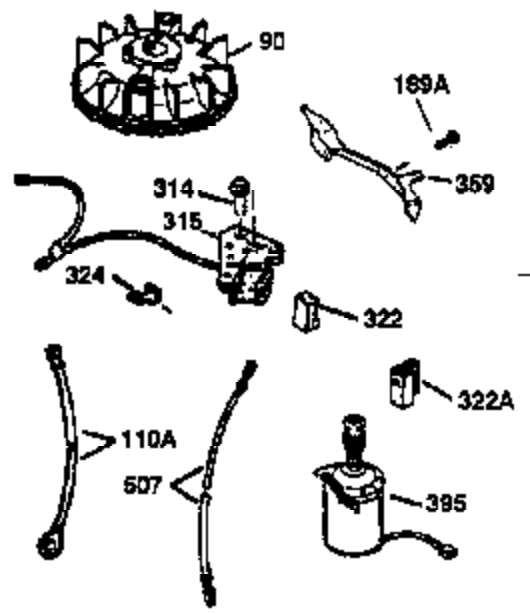

ILLUSTRATION SHOWS TYPICAL PARTS ONLY. ORDER BY PART NUMBER. PARTS NOT LISTED ARE SUPPLIED BY OEM.

VIEW 3 OF 3

Ref #	Part Number	Qty	Description
90	611112	1	Flywheel
238	650806	2	Screw, 10-32 x 5/8"
239	34338	1	* Air Cleaner Gasket
240	34858	1	Air Cleaner Body
245	34340	1	Air Cleaner Filter
250	36213	1	Air Cleaner Cover
275	36473	1	Muffler (Incl. 277)
277	650988	2	Screw, 1/4-20 x 2-13/64"