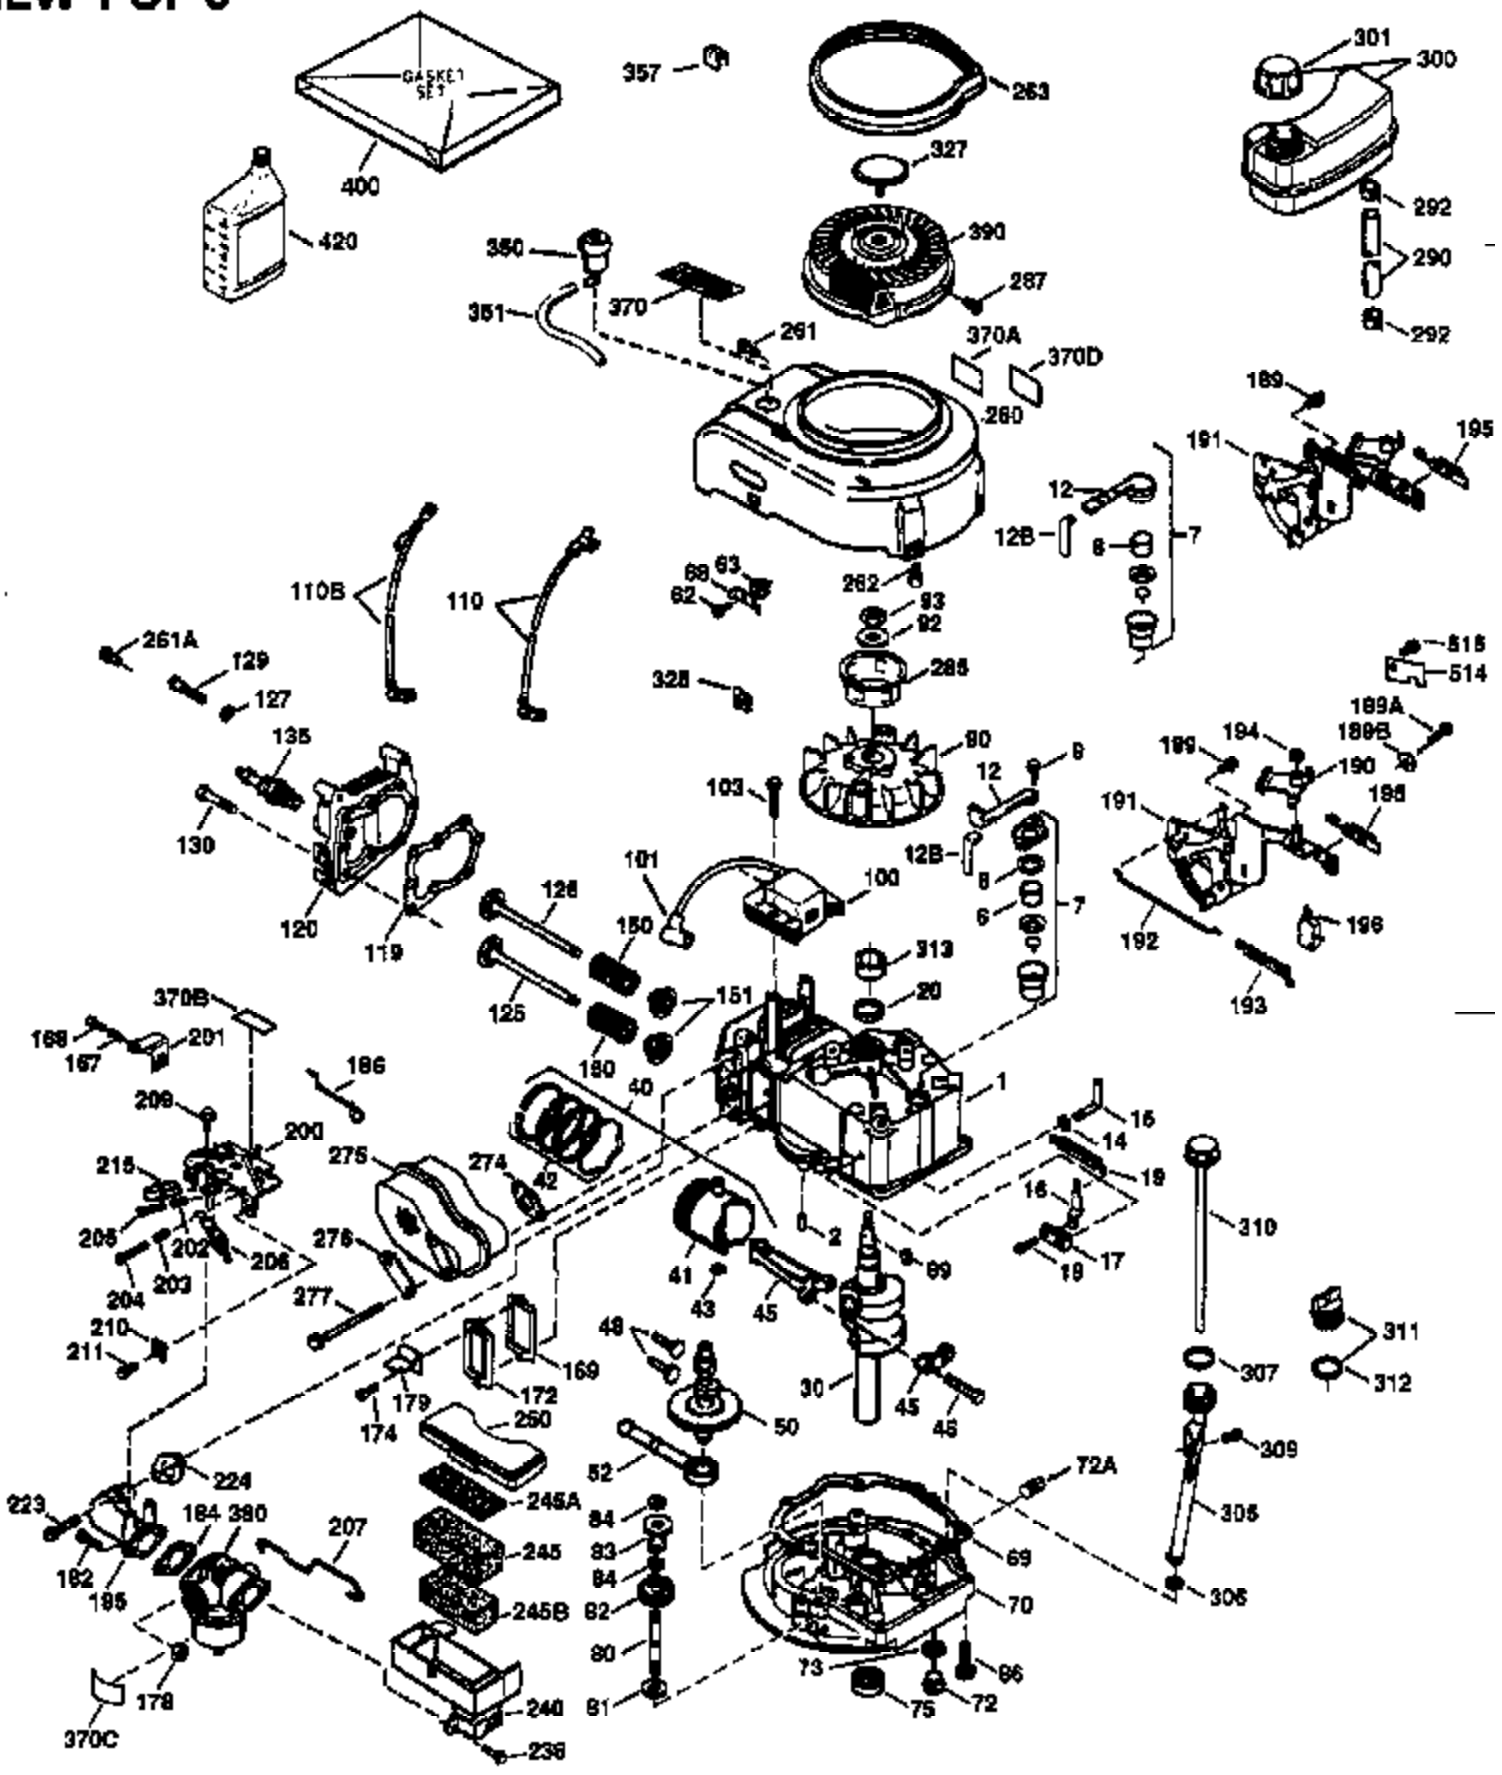

ILLUSTRATION SHOWS TYPICAL PARTS ONLY. ORDER BY PART NUMBER. PARTS NOT LISTED ARE SUPPLIED BY OEM.

VIEW 1 OF 3

Ref #	Part Number	Qty	Description
1	36478	1	Cylinder (Incl. 2 & 20)
2	26727	2	Dowel Pin
6	33734	1	Breather Element
7	34214A	1	Breather Ass'y. (Incl. 6, 8, 9 & 12)
8	33735	1	* Breather Gasket
9	30200	2	Screw, 10-24 x 9/16"
12	33886	1	Breather Tube
14	28277	1	Washer
15	30589	1	Governor Rod (Incl. 14)
16	31383A	1	Governor Lever
17	31335	1	Governor Lever Clamp
18	650548	1	Screw, 8-32 x 5/16"
19	35998	1	Extension Spring
20	32600	1	Oil Seal
30	36215A	1	Crankshaft
40	36073	1	Piston, Pin & Ring Set (Std.)
40	36074	1	Piston, Pin & Ring Set (.010" OS)
40	36075	1	Piston, Pin & Ring Set (.020" OS)
41	36070	1	Piston & Pin Ass'y. (Std.) (Incl. 43)
41	36071	1	Piston & Pin Ass'y. (.010" OS) (Incl. 43)
41	36072	1	Piston & Pin Ass'y. (.020" OS) (Incl. 43)
42	36076	1	Ring Set (Std.)
42	36077	1	Ring Set (.010" OS)
42	36078	1	Ring Set (.020" OS)
43	20381	2	Piston Pin Retaining Ring
45	30963B	1	Connecting Rod Ass'y. (Incl. 46)
46	32610A	2	Connecting Rod Bolt
48	27241	2	Valve Lifter
50	35992	1	Camshaft (MCR)
52	29914	1	Oil Pump Ass'y.
69	35261	1	* Mounting Flange Gasket
70	34311D	1	Mounting Flange (Incl. 72 thru 83)
72	36083	1	Oil Drain Plug
75	27897	1	Oil Seal
80	30574A	1	Governor Shaft
81	30590A	1	Washer
82	30591	1	Governor Gear Ass'y.(Incl. 81)
83	30588A	1	Governor Spool
86	650488	6	Screw, 1/4-20 x 1-1/4"
89	611004	1	Flywheel Key
90	611112	1	Flywheel
92	650815	1	Belleville Washer
93	650816	1	Flywheel Nut
100	34443A	1	Solid State Ignition
101	610118	1	Spark Plug Cover
103	650814	2	Screw, Torx T-15, 10-24 x 1"
110	34961	1	Ground Wire
119	36477	1	* Cylinder Head Gasket
120	36476	1	Cylinder Head
125	36471	1	Exhaust Valve (Std.) (Incl. 151)
125	36472	1	Exhaust Valve (1/32" OS) (Incl. 151)
126	29314B	1	Intake Valve (Std.) (Incl. 151)
126	29315C	1	Intake Valve (1/32" OS) (Incl. 151)
130	6021A	8	Screw, 5/16-18 x 1-1/2"
135	35395	1	Resistor Spark Plug (RJ19LM)
150	35991	2	Valve Spring
151	31673	2	Valve Spring Cap
169	27234A	1	* Valve Cover Gasket