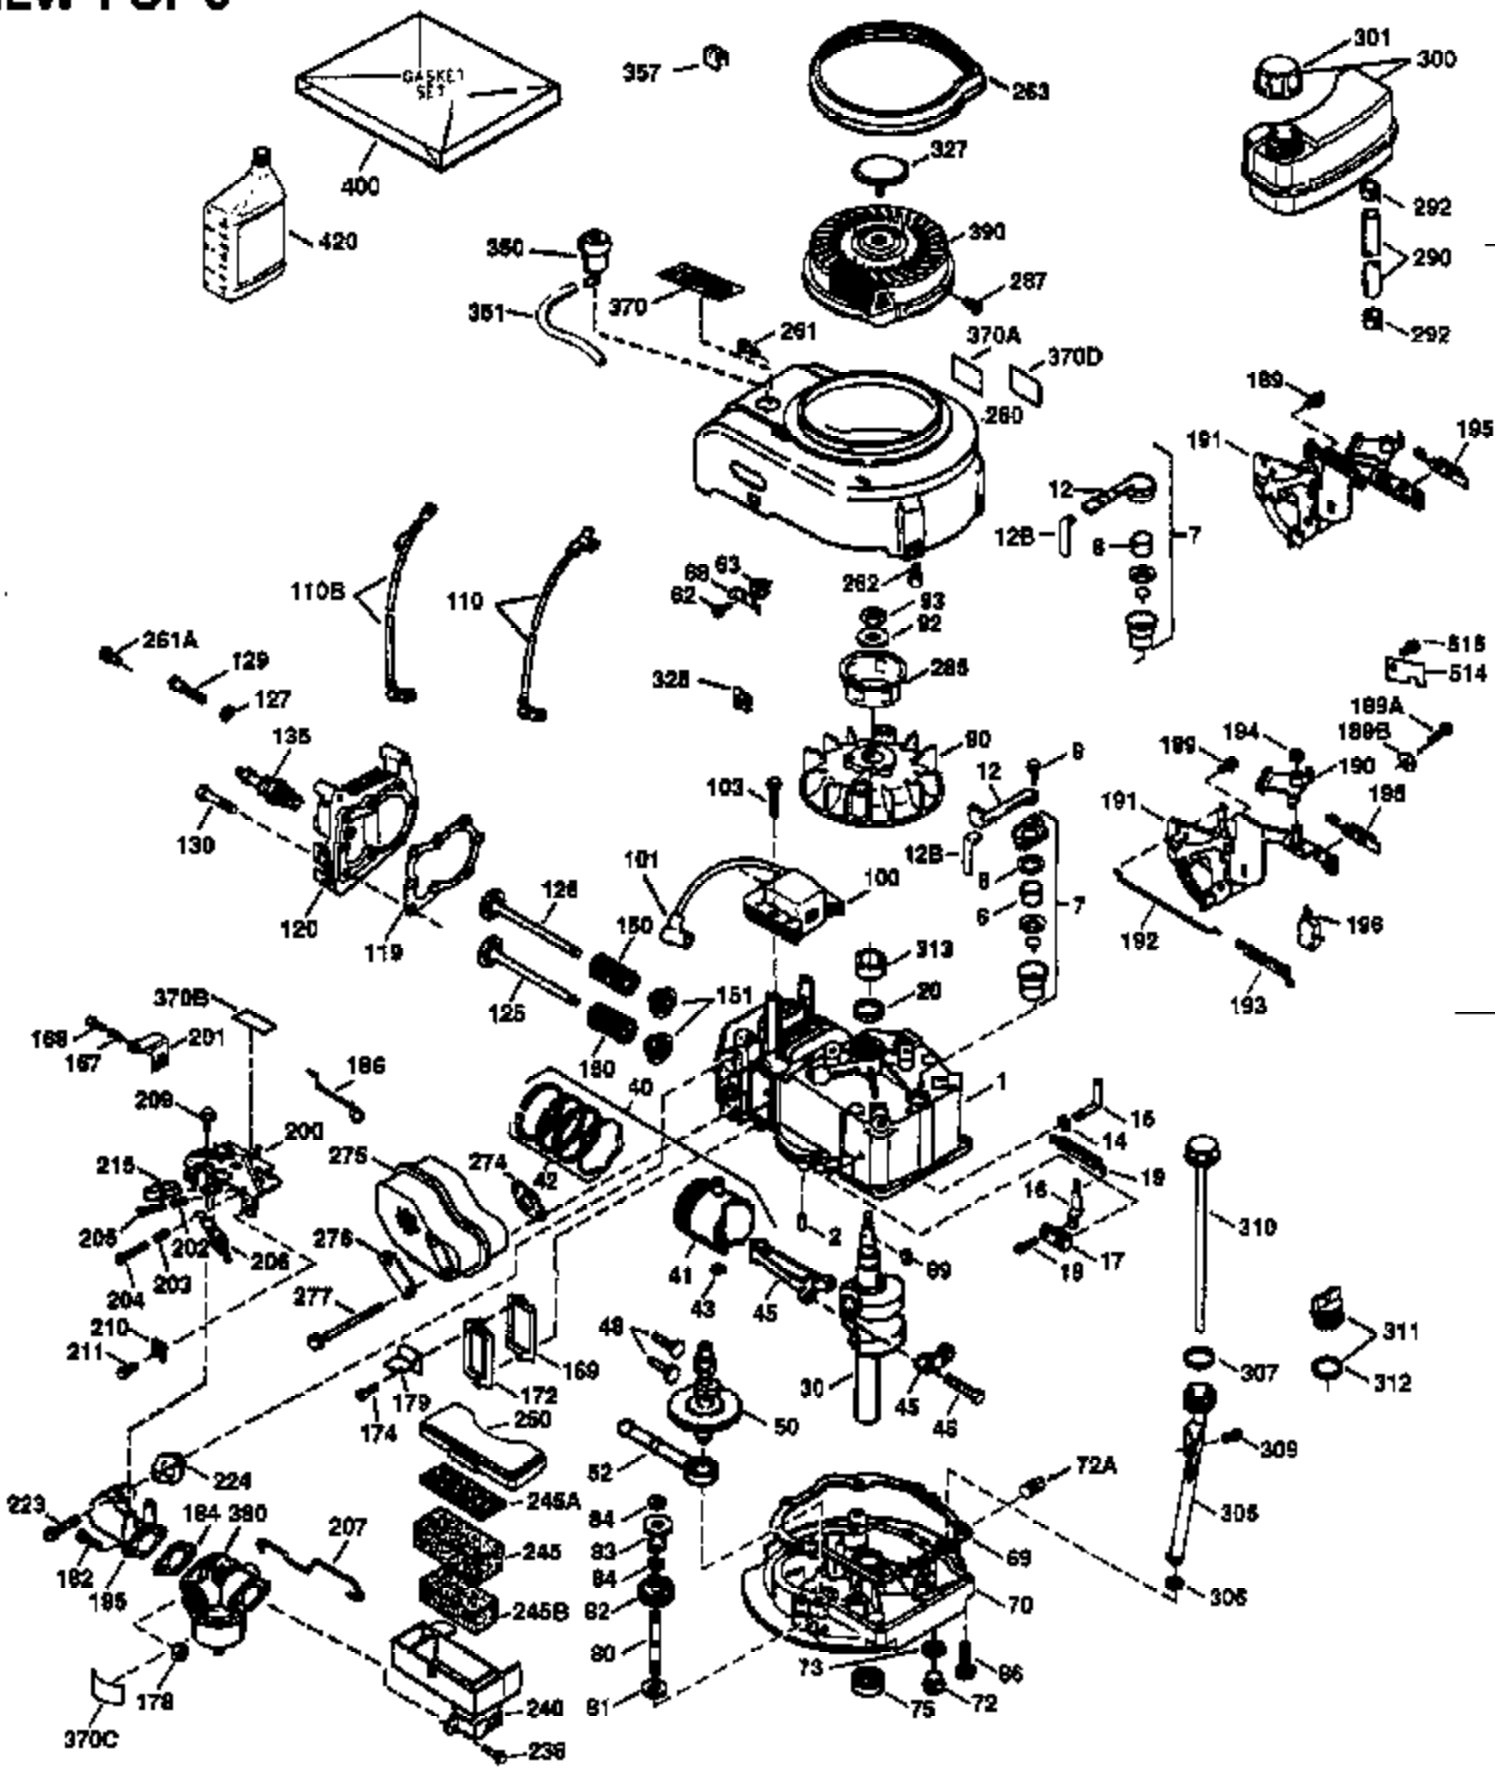

ILLUSTRATION SHOWS TYPICAL PARTS ONLY. ORDER BY PART NUMBER. PARTS NOT LISTED ARE SUPPLIED BY OEM.

VIEW 1 OF 3

Ref #	Part Number	Qty	Description
1	36265	1	Cylinder (Incl. 2 & 20)
2	26727	2	Dowel Pin
6	33734	1	Breather Element
7	34214A	1	Breather Ass'y. (Incl. 6, 8, 9 & 12)
8	33735	1	* Breather Gasket
9	30200	1	Screw, 10-24 x 9/16"
12	33886	1	Breather Tube
14	28277	1	Washer
15	30589	1	Governor Rod (Incl. 14)
16	31383A	1	Governor Lever
17	31335	1	Governor Lever Clamp
18	650548	1	Screw, 8-32 x 5/16"
19	31361	1	Extension Spring
20	32600	1	Oil Seal
30	36215A	1	Crankshaft
40	36073	1	Piston, Pin & Ring Set (Std.)
40	36074	1	Piston, Pin & Ring Set (.010" OS)
40	36075	1	Piston, Pin & Ring Set (.020" OS)
41	36070	1	Piston & Pin Ass'y. (Std.) (Incl. 43)
41	36071	1	Piston & Pin Ass'y. (.010" OS) (Incl. 43)
41	36072	1	Piston & Pin Ass'y. (.020" OS) (Incl. 43)
42	36076	1	Ring Set (Std.)
42	36077	1	Ring Set (.010" OS)
42	36078	1	Ring Set (.020" OS)
43	20381	2	Piston Pin Retaining Ring
45	30963B	1	Connecting Rod Ass'y. (Incl. 46)
46	32610A	2	Connecting Rod Bolt
48	27241	2	Valve Lifter
50	35990	1	Camshaft (BCR)
52	29914	1	Oil Pump Ass'y.
69	35261	1	* Mounting Flange Gasket
70	34311D	1	Mounting Flange (Incl. 72 thru 83)
72	36083	1	Oil Drain Plug
75	27897	1	Oil Seal
80	30574A	1	Governor Shaft
81	30590A	1	Washer
82	30591	1	Governor Gear Ass'y.(Incl. 81)
83	30588A	1	Governor Spool
86	650488	6	Screw, 1/4-20 x 1-1/4"
89	611004	1	Flywheel Key
90	611112	1	Flywheel
92	650815	1	Belleville Washer
93	650816	1	Flywheel Nut
100	34443A	1	Solid State Ignition
101	610118	1	Spark Plug Cover
103	650814	2	Screw, Torx T-15, 10-24 x 1"
110	34961	1	Ground Wire
119	33554A	1	* Cylinder Head Gasket
120	34342	1	Cylinder Head
125	29313C	1	Exhaust Valve (Std.) (Incl. 151)
125	29315C	1	Exhaust Valve (1/32" OS) (Incl. 151)
126	29314B	1	Intake Valve (Std.) (Incl. 151)
126	29315C	1	Intake Valve (1/32" OS) (Incl. 151)
130	6021A	8	Screw, 5/16-18 x 1-1/2"
135	35395	1	Resistor Spark Plug (RJ19LM)
150	35991	2	Valve Spring
151	31673	2	Valve Spring Cap
169	27234A	1	* Valve Cover Gasket