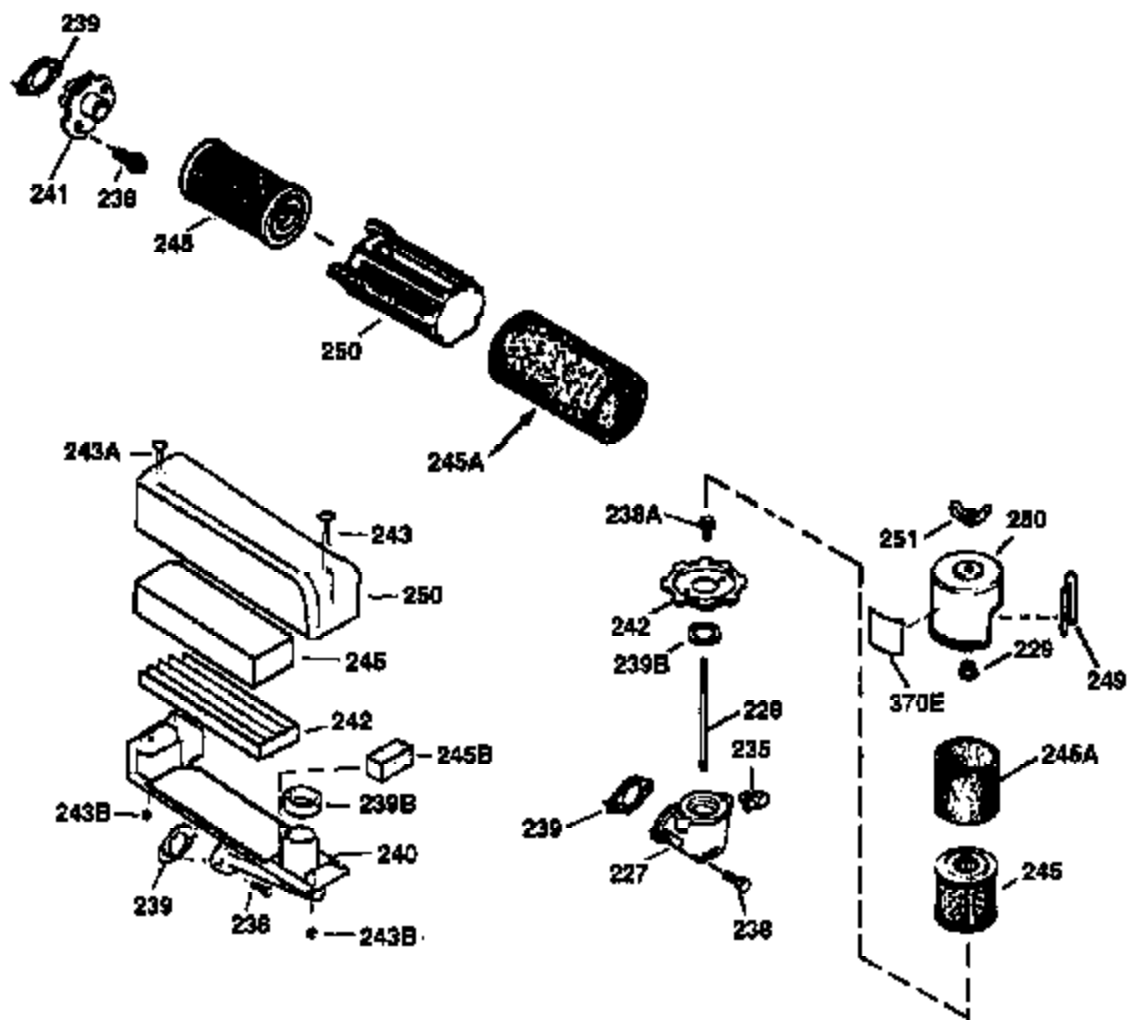

ILLUSTRATION SHOWS TYPICAL PARTS ONLY. ORDER BY PART NUMBER. PARTS NOT LISTED ARE SUPPLIED BY OEM.

VIEW 3 OF 3

Ref #	Part Number	Qty	Description
90	611112	1	Flywheel
238	650806	2	Screw, 10-32 x 5/8"
239	34338	1	* Air Cleaner Gasket
240	34858	1	Air Cleaner Body
245	34340	1	Air Cleaner Filter
250	36213	1	Air Cleaner Cover
275	35603	1	Muffler (Incl. 277)
276	33753	1	Locking Plate
277	650795	2	Screw, 1/4-20 x 2-1/4"
416	391022	1	Spark Arrestor Screen (Optional)