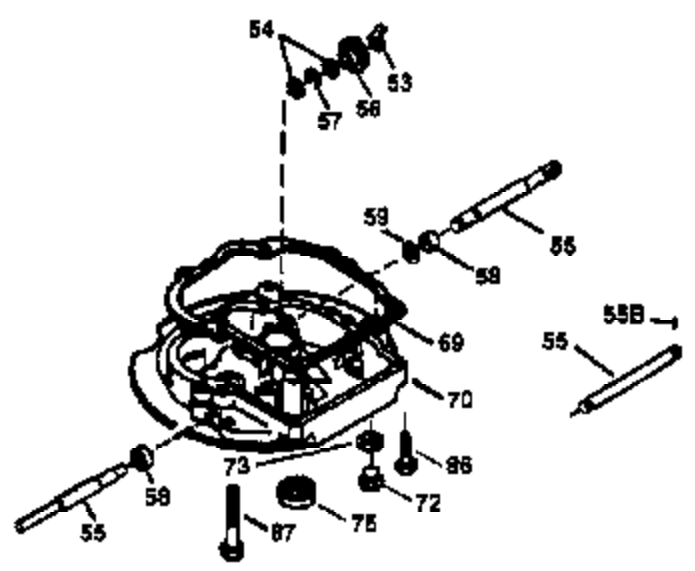

ILLUSTRATION SHOWS TYPICAL PARTS ONLY. ORDER BY PART NUMBER. PARTS NOT LISTED ARE SUPPLIED BY OEM.

VIEW 2 OF 3

Ref #	Part Number	Qty	Description
19	31361	1	Extension Spring
69	35261	1	* Mounting Flange Gasket
70	34311D	1	Mounting Flange (Incl. 72 thru 83)
72	36083	1	Oil Drain Plug
75	27897	1	Oil Seal
86	650488	6	Screw, 1/4-20 x 1-1/4"
182	6201	2	Screw, 1/4-28 x 7/8"
185	31384A	1	Intake Pipe (Incl. 224)
186	34337	1	Governor Link
223	650451	2	Screw, 1/4-20 x 1"
238	650806	2	Screw, 10-32 x 5/8"
239	34338	1	* Air Cleaner Gasket
245	34340	1	Air Cleaner Filter
250	36213	1	Air Cleaner Cover
263	36214	1	Trim Ring
287	650926	2	Screw, 8-32 x 21/64"
300	35586	1	Fuel Tank (Incl. 292 & 301)
301	35355	1	Fuel Cap
390	590686	1	Rewind Starter