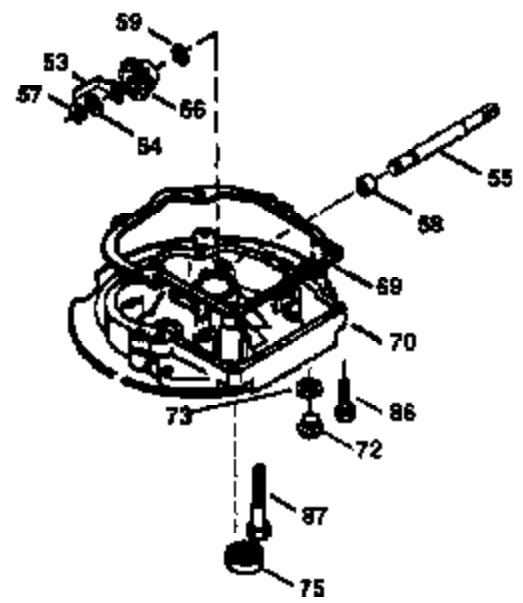

ILLUSTRATION SHOWS TYPICAL PARTS ONLY. ORDER BY PART NUMBER. PARTS NOT LISTED ARE SUPPLIED BY OEM.

VIEW 2 OF 3

Ref #	Part Number	Qty	Description
19	31361	1	Extension Spring
69	35261	1	* Mounting Flange Gasket
70	34311D	1	Mounting Flange (Incl. 72 thru 83)
72	36083	1	Oil Drain Plug
75	27897	1	Oil Seal
86	650488	6	Screw, 1/4-20 x 1-1/4"
182	6201	2	Screw, 1/4-28 x 7/8"
185	31384A	1	Intake Pipe (Incl. 224)
186	34337	1	Governor Link
223	650451	2	Screw, 1/4-20 x 1"
238	650806	2	Screw, 10-32 x 5/8"
239	34338	1	* Air Cleaner Gasket
245	34340	1	Air Cleaner Filter
250	36213	1	Air Cleaner Cover
263	36214	1	Trim Ring
287	650926	2	Screw, 8-32 x 21/64"
300	35586	1	Fuel Tank (Incl. 292 & 301)
301	35355	1	Fuel Cap
390	590686	1	Rewind Starter