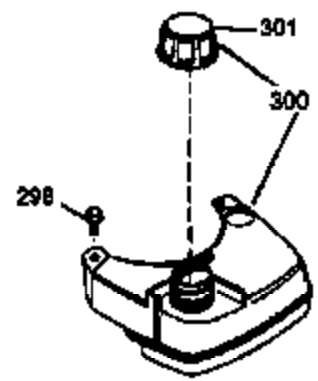

ILLUSTRATION SHOWS TYPICAL PARTS ONLY. ORDER BY PART NUMBER. PARTS NOT LISTED ARE SUPPLIED BY OEM.

VIEW 2 OF 3

Ref #	Part Number	Qty	Description
19	31361	1	Extension Spring
69	35261	1	* Mounting Flange Gasket
70	34311D	1	Mounting Flange (Incl. 72 thru 83)
72	36083	1	Oil Drain Plug
75	27897	1	Oil Seal
86	650488	6	Screw, 1/4-20 x 1-1/4"
182	6201	2	Screw, 1/4-28 x 7/8"
185	31384A	1	Intake Pipe (Incl. 224)
186	34337	1	Governor Link
223	650451	2	Screw, 1/4-20 x 1"
238	650806	2	Screw, 10-32 x 5/8"
239	34338	1	* Air Cleaner Gasket
245	34340	1	Air Cleaner Filter
250	36213	1	Air Cleaner Cover
263	36214	1	Trim Ring
287	650926	2	Screw, 8-32 x 21/64"
300	35586	1	Fuel Tank (Incl. 292 & 301)
301	35355	1	Fuel Cap
390	590686	1	Rewind Starter